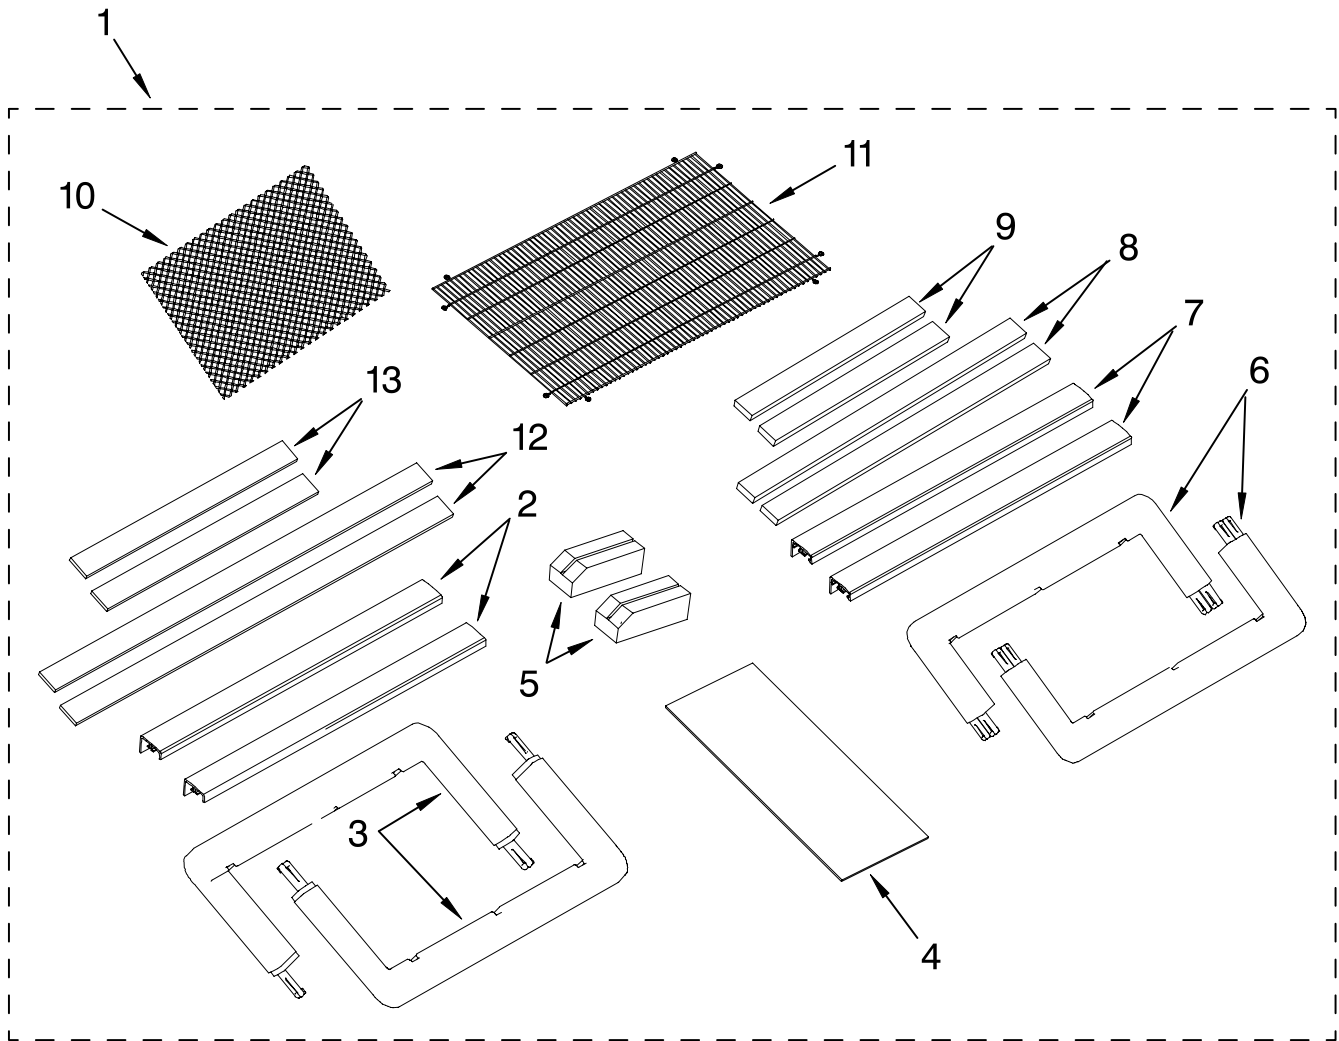

FOR ORDERING INFORMATION REFER TO PARTS PRICE LIST

CABINET PARTS

For Model: ACU109PR0

FOR ORDERING INFORMATION REFER TO PARTS PRICE LIST

CABINET PARTS

For Model: ACU109PRO

Illus.	Part	
No.	No.	DESCRIPTION
1	8199985	Front
2	8199809	Louver, W/Handle
3	8199883	Louver
4	8199846	Filter
5	8199851	Louver, Horizontal
6	8199855	Connector, Louver
7	8199847	Guide, Filter
8	8199813	Cabinet
9	8199814	Seal, Cabinet Side
10	8199825	Grille, Compressor
11	8199927	Nameplate

FOR ORDERING INFORMATION REFER TO PARTS PRICE LIST

INSTALLATION PARTS

For Model: ACU109PR0

Illus. No.	Part No.	DESCRIPTION
1	8199852	Kit, Installation
2	8199874	Retainer, Trim Frame
3	8199875	Retainer, Trim Frame
4	8199812	Filler Board
5	8199872	Block, Support
6	8199877	Retainer, Trim Frame
7	8199876	Retainer, Trim Frame
8	8199878	Seal, Trim Frame-Long
9	8199879	Seal, Trim Frame-Short
10	8199863	Grille, Rear
11	8199885	Grille
12	8199867	Seal, Long
13	8199868	Seal, Short