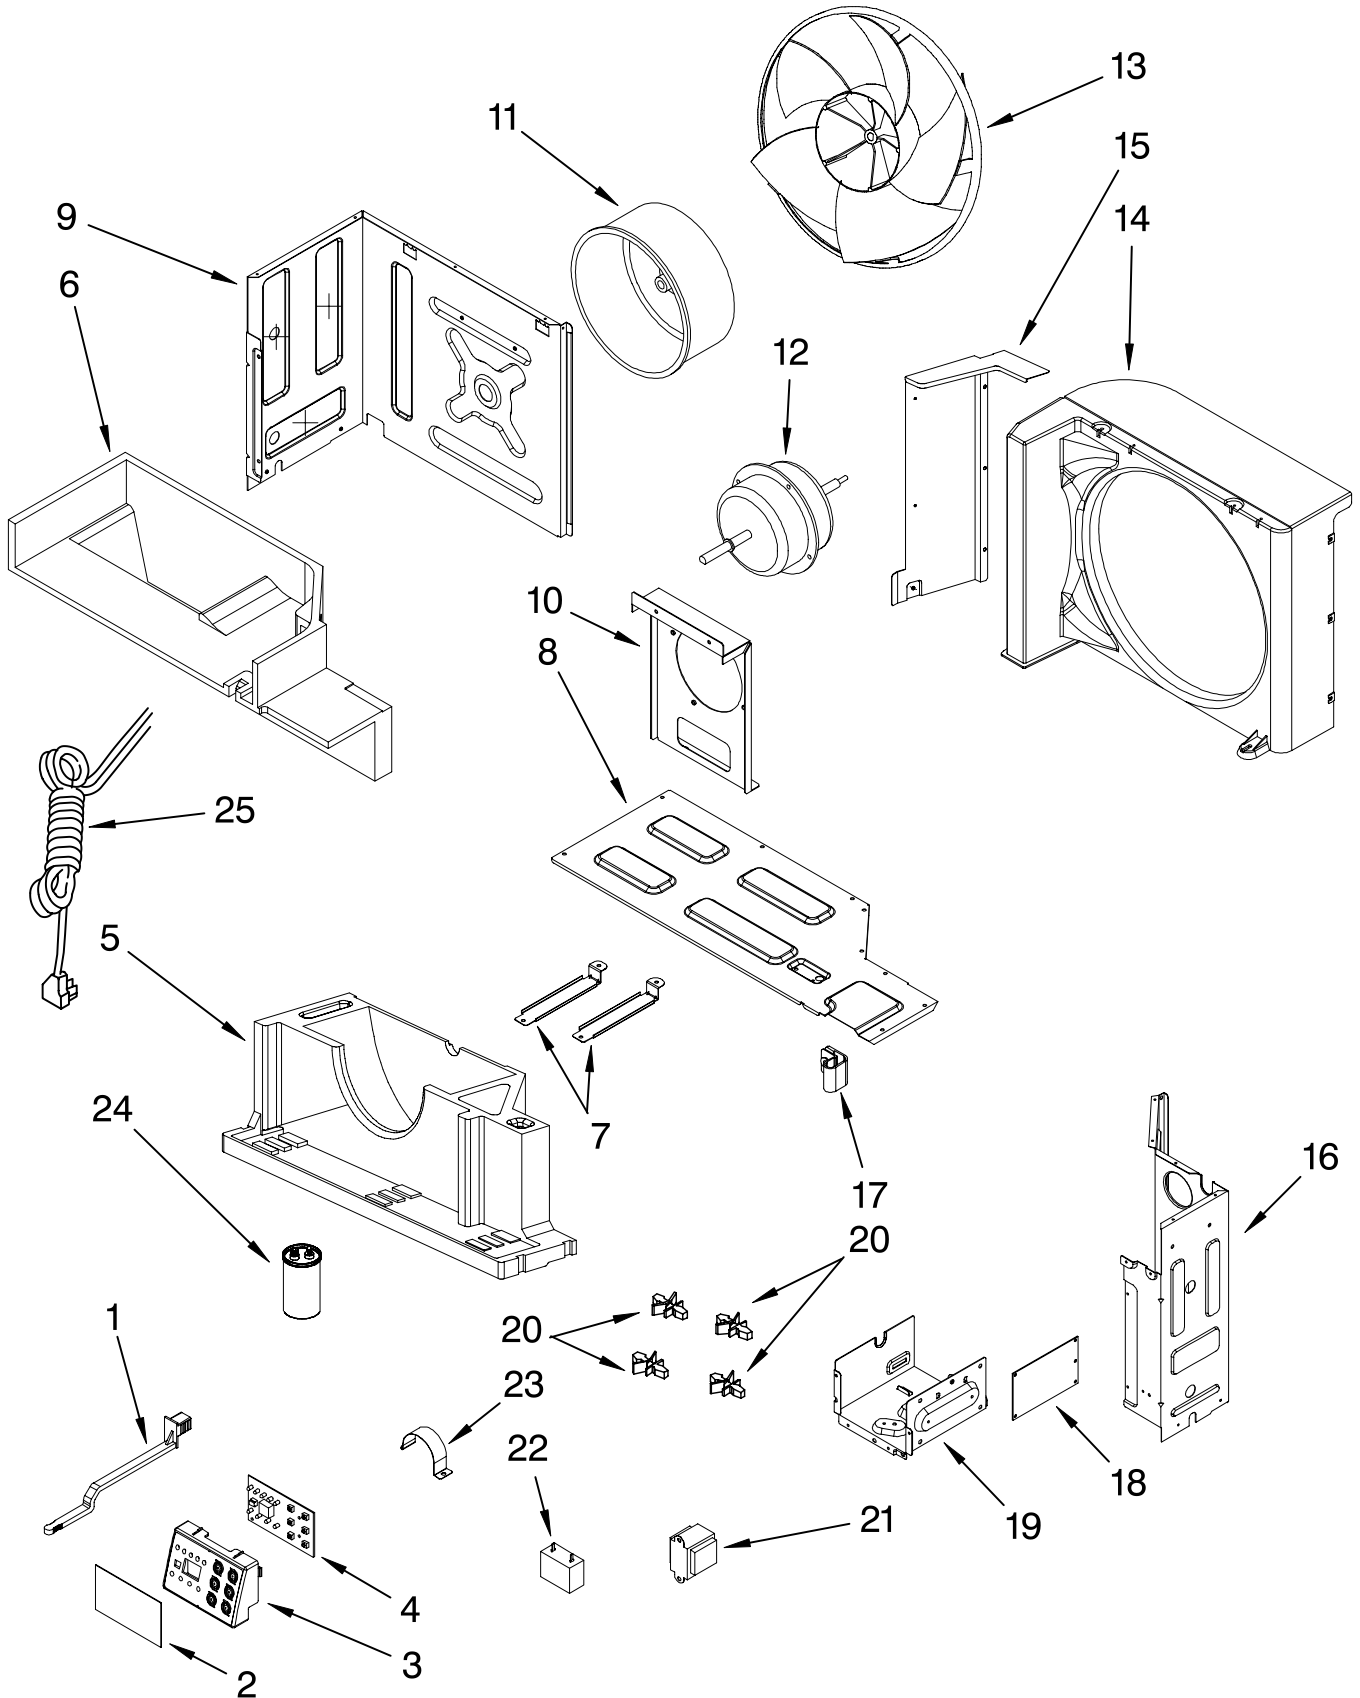

AIRFLOW AND CONTROL PARTS

For Model: ACU109PR0

FOR ORDERING INFORMATION REFER TO PARTS PRICE LIST

AIR FLOW AND CONTROL PARTS

For Model: ACU109PR0

Illus. No.	Part No.	DESCRIPTION
1	8199848	Door, Fresh Air
2	8199830	Overlay
3	8199831	Base, Control Panel
4	8199833	PCB, Control
5	8199857	Housing, Air- Bottom
6	8199881	Housing, Top
7	8199854	Support, Unit
8	8199834	Cover, Air Housing
9	8199853	Dividing Wall, Left Side
10	8199860	Bracket, Fan Motor
11	8199816	Wheel, Blower
12	8199845	Motor, Fan
13	8199811	Blade, Fan
14	8199826	Shroud, Condenser
15	8199828	Side Panel, Condenser
16	8199866	Dividing Wall, Right Side
17	8199884	Clip, Wire
18	8199865	PCB, Power Board
19	8199838	Box, Control
20	8199862	Support, PCB
21	8199873	Transformer
22	8199859	Capacitor, Motor
23	8199815	Bracket, Capacitor
24	8199824	Capacitor, Compressor
25	8199929	Cord, Power

FOR ORDERING INFORMATION REFER TO PARTS PRICE LIST