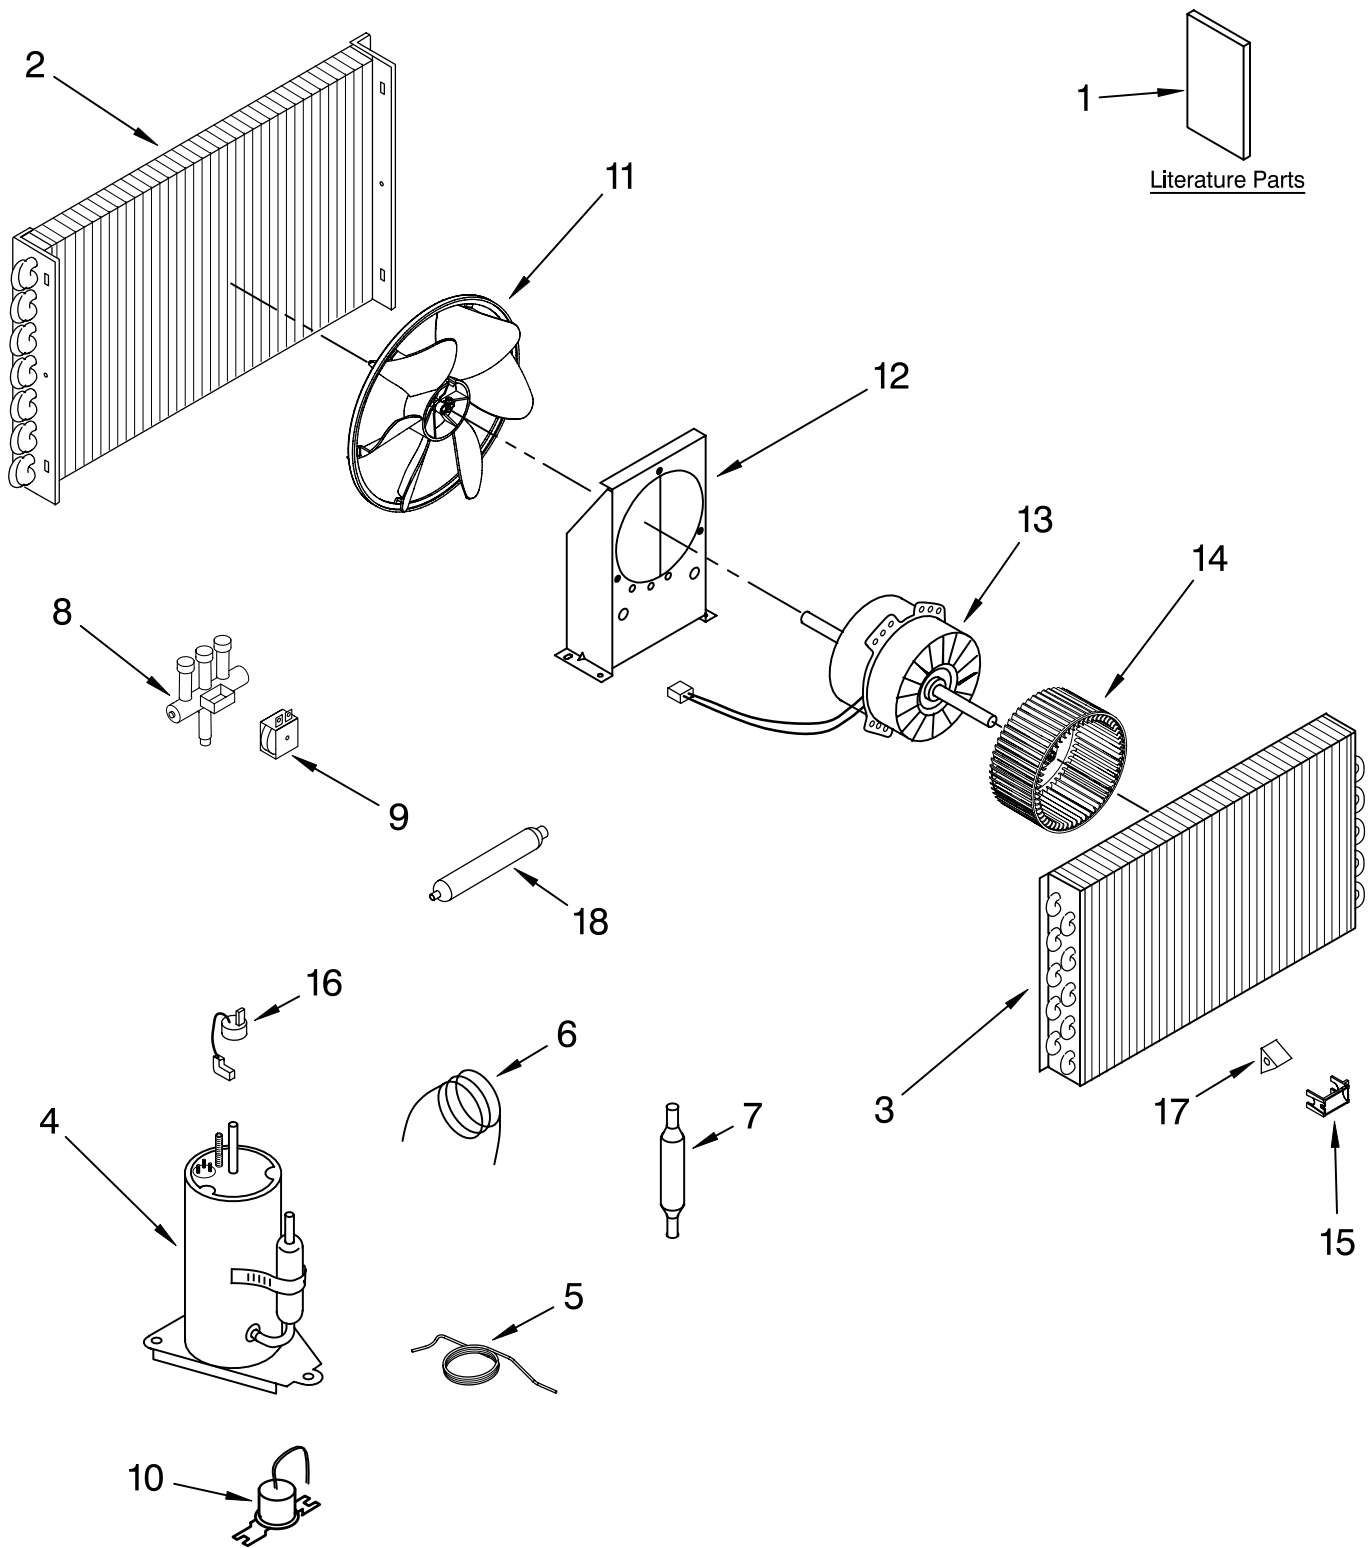

UNIT PARTS

For Model: ATE09 / ATR09

FOR ORDERING INFORMATION REFER TO PARTS PRICE LIST

UNIT PARTS

For Model: ATE09 / ATR09

Illus. No.	Part No.	DESCRIPTION
1		LITERATURE PARTS Manual, Installation
	8210051	English
	8210060	French
		Wiring Diagram
	8210052	Mdl ATE094-Standrd
	8210053	Mdl ATE094-Remote
	8210054	Mdl ATE095-Standrd
	8210055	Mdl ATE095-Remote
	8210056	Mdl ATR094-Standrd
	8210057	Mdl ATR094-Remote
	8210058	Mdl ATR095-Standrd
	8210059	Mdl ATR095-Remote
2		Condenser
	8209951	Non-Seacost Models
	8209952	Seacoast Models
3	8210028	Evaporator
4		Compressor
	8209956	230 Volt Models
	8209960	265 Volt Models

Illus. No.	Part No.	DESCRIPTION
5	8209964	Restrictor Tube, Electric Units
6	8209964	Restrictor Tube Heat Pump Units
7	8209975	Valve, Check
8	8209976	Valve, Reversing w/o Coil
9		Solenoid Coil
	8209978	230 Volt Models
	8209979	265 Volt Models
10	8209980	Valve, Drain
11	8209991	Blade, Fan (Condenser)
12	8209995	Bracket, Motor
13		Motor, Fan
	8209996	230 Volt Models
	8209998	265 Volt Models
14	8210000	Wheel, Blower (Evaporator)
15	8210005	Clip, Thermostat
16		Overload,
	8210031	230 Volt Models
	8210033	265 Volt Models

Illus. No.	Part No.	DESCRIPTION
17	8210020	Anticipator
18	8210043	Dryer, Suction Tube

REFRIGERANT CHARGE

32.0oz For ATE09 Models
30.0oz For ATR09 Models

FOLLOWING PARTS NOT ILLUSTRATED

W10122470	Thermostat, Suction Line
W10150584	Top Gasket
W10150586	Right Gasket
W10150587	Left Gasket
W10138325	Relay, Fan/RV/Cooling

FOR ORDERING INFORMATION REFER TO PARTS PRICE LIST