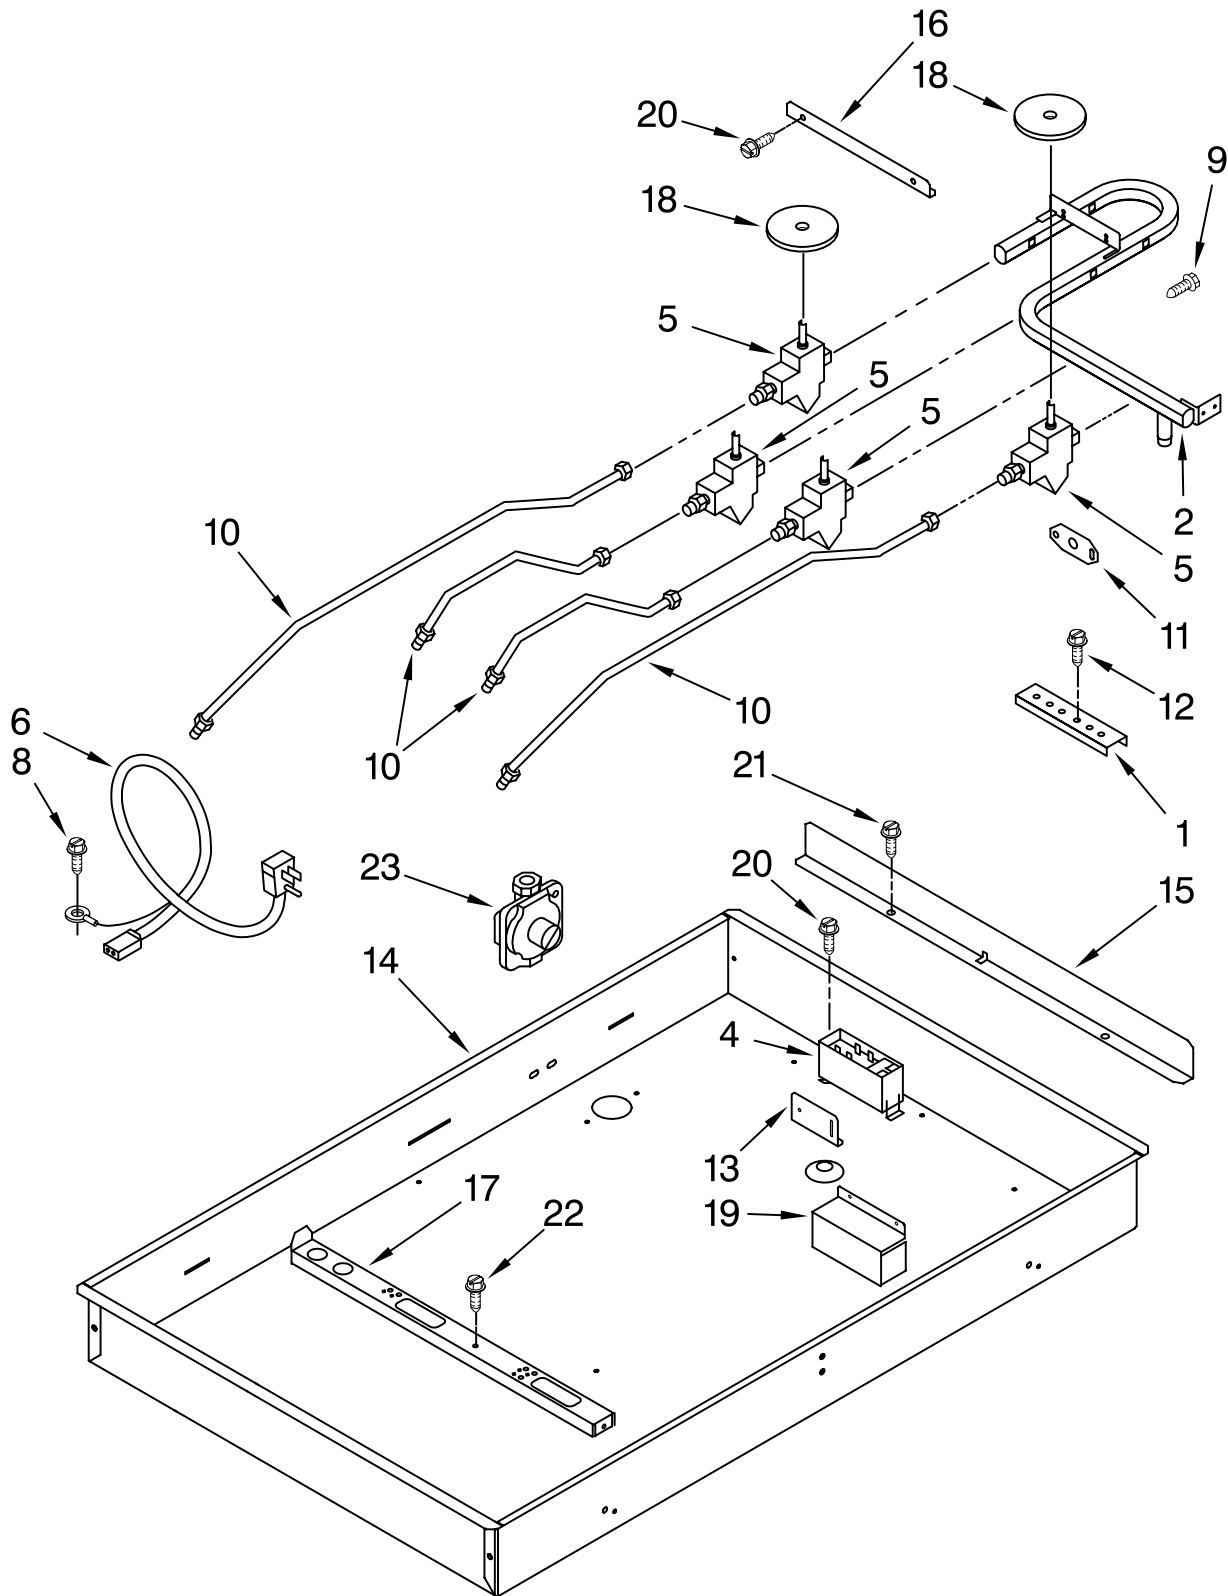

BURNER BOX, GAS VALVES, AND SWITCHES

For Models: GLT3057RB03, GLT3057RQ03
(Black) (Designer White)

FOR ORDERING INFORMATION REFER TO PARTS PRICE LIST

BURNER BOX, GAS VALVES, AND SWITCHES

For Models: GLT3057RB03, GLT3057RQ03
(Black) (Designer White)

Illus. No.	Part No.	DESCRIPTION
1	4455917	Bracket, (2) Cooktop Mounting
2	8286069	Pipe, Manifold
	3196160	Screw (2)
4	8522423	Spark Module
5		Valve, Burner
	8286559	Auxi (White)
	8286560	Rapid (Purple)
	4456817	Large (2)
6	9763116	Power Cord
8	3177991	Screw, Ground
9	8523704	Bolt, Gas Valve
10		Tubing, Burner
	W10071400	LF
	3191325	RR
	3191324	RF
	W10071390	LR
11	3192491	Bracket, Manifold
12	3400093	Screw
13	4455837	Bracket, Spark Module
14	8286098	Box, Burner
15	3191462	Shield, Heat
16	9759145	Bracket, Support
17		Rail
	8286099	Burner
	8285791	Center
18	3191387	Seal, (4) Switch Cover
19	8285788	Shield, Heat
20	3400843	Screw
21	3177991	Screw
22	4449809	Screw
23	4454571	Regulator, Pressure

Following Parts Not Illustrated
and Optional Parts Not Included

8286320 Spud Kit
4456905 Harness, Switch