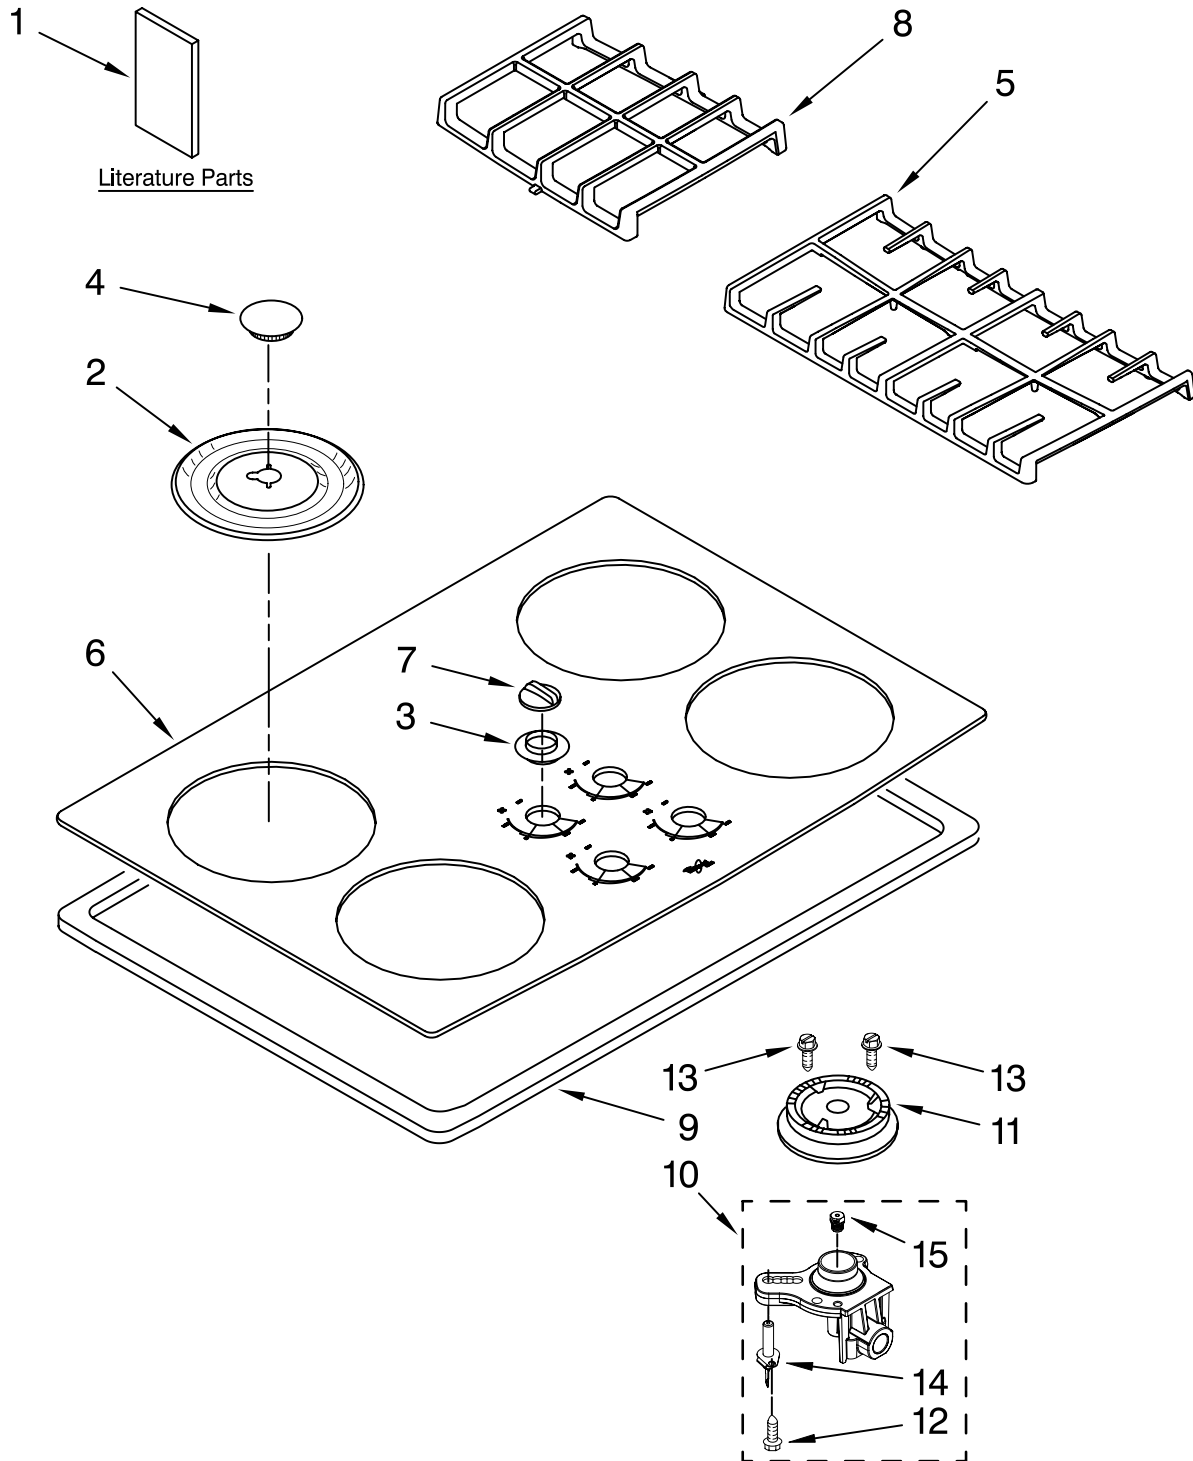

# COOKTOP, BURNER AND GRATE PARTS

For Models: GLT3057RB03, GLT3057RQ03  
(Black) (Designer White)

30" SEALED GAS COOKTOP

FOR ORDERING INFORMATION REFER TO PARTS PRICE LIST

# COOKTOP, BURNER AND GRATE PARTS

For Models: GLT3057RB03, GLT3057RQ03  
(Black) (Designer White)

Illus. No.	Part No.	DESCRIPTION	Illus. No.	Part No.	DESCRIPTION	Illus. No.	Part No.	DESCRIPTION
1		LITERATURE PARTS	4		Cap, Burner 6K (RR)	9	3191932	Seal, Foam
	8286304	Installation Instructions		8286153CB	Coal Matte Black	10		Holder, Orifice
	8304571	Undercounter, Installation Instructions		8286153CG	Cumberland Gray 9.5K (LR)		W10128448	6K (RR)
	W10162190	Use & Care Guide		8286154CB	Coal Matte Black		W10128451	12K (LF,RF)
		Safe Cooking Tips		8286154CG	Cumberland Gray 12.5K (LF,RF)	11	W10128450	9K (LR)
	9762761	English		8286155CB	Coal Matte Black		8286181	RF
	W10065852	French		8286155CG	Cumberland Gray		8286182	LF, RF
	8286620	L.P. Conversion Instructions	5		Grate Left		8286184	LR
2		Bowl, Burner 6K (RR)		8285892CB	Coal Matte Black	12	8273062	Screw
	3191307	Black		8285892CG	Cumberland Gray	13	3368921	Screw
	3191308	White			Right	14	9782116	Electrode
		9K,12K (LR,RF,LF)		8285894CB	Coal Matte Black	15		Orifice
	3191302	Black		8285894CG	Cumberland Gray		3192529	RR
	3191303	White	6		Cooktop		3192523	LR
3		Grommet, Glass		8286102	Black	Following Parts Not Illustrated		
	3180079	Black		8286103	White			Harness, Wire
	3180081	White	7		Knob, Control (4)			Ignitor
				8286058BL	Black		4456626	15"
				8286058WH	White		4456627	28"
			8		Grate, Center		4449809	Screw (4)
				8285893CB	Coal Matte Black		3400806	Screw (2)
				8285893CG	Cumberland Gray			