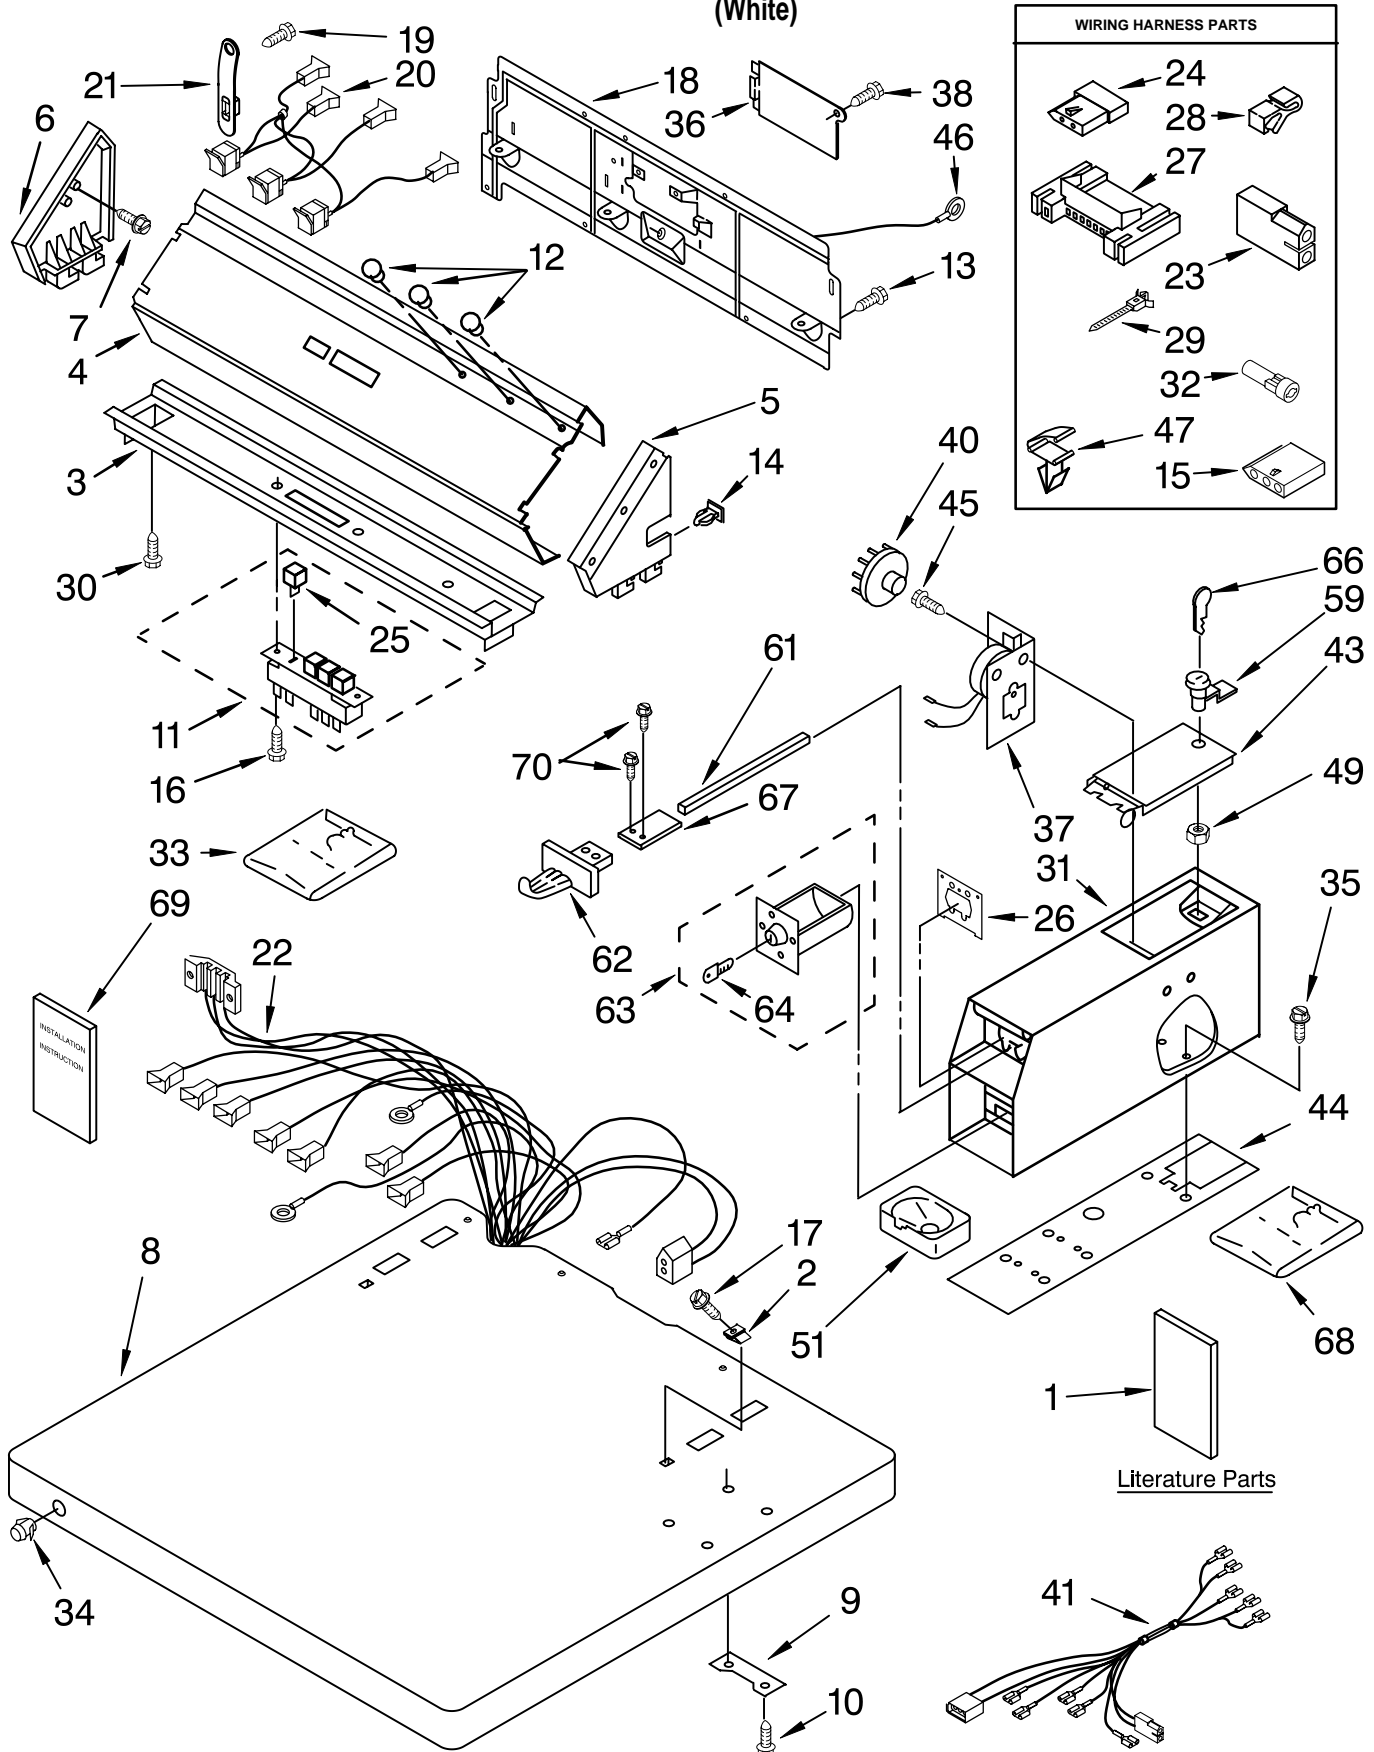

TOP AND CONSOLE PARTS

For Model: CEM2750TQ0
(White)

FOR ORDERING INFORMATION REFER TO PARTS PRICE LIST

TOP AND CONSOLE PARTS

For Model: CEM2750TQ0
(White)

Illus. No.	Part No.	DESCRIPTION	Illus. No.	Part No.	DESCRIPTION	Illus. No.	Part No.	DESCRIPTION
1		Literature Parts	28	357572	Clip, Ground	61	8318517	Bolt, Slide Mechanism
	8577208	Instructions	29	3391018	Tie, Cable			
		Installation	30	8533971	Screw, 8-18 x 5/16	62	8316520	Slide Mechanism (Vertical 8-Coin) (Dollar Vend) Inserts (Not Shown)
	8576821	Wiring Diagram	31	8316527	Case, Meter			
	W10119629	Repair Parts List	32	351297	Plug, Harness			
2	357213	Nut, Push-In	33	3954807	Kit, Vertical 8-Coin (Includes Illus. 59-62-63 66-67-68 & 69)			
3	3361029	Bracket, Control	34	387371	Lock, Plug *Also Available		8316264	Blank
4	8316634	Panel, Control					8316265	25¢
5	8316516	Cap, End (R.H.)		358290	Top Lock	63	8316525	Money Box W/Lock Key (Money Box) (When Ordering, Specify Vendor and Key Number)
6	3949734	Cap, End (L.H.)	35	3349065	Screw, 5/16-24 x 1	64		
7	97787	Screw, 11-16 x 3/4	36	8317342	Cover, Terminal Block	66		
8	3954665	Top	37	W10045440	Timer, (Includes 4-Pin Cam)			
9	3347825	Plate-Mounting (2)				67	8316523	Extension
10	98445	Screw, 10-16 x 3/4	38	3390814	Screw, 8-18 x 3/8	68	8316524	Kit, Decal
11	8316437	Switch, Pushbutton	40		Timing Cam	69	8316532	Installation Instructions Coin Kit
12	3348109	Lens Light (Amber)		3387974	3-Pin (60 Min)			
13	693995	Screw, 8-18 x 3/8		339855	4-Pin (45 Min)	70	3400086	Screw, 10-32 x 3/8
14	689559	Nut, Push-In		343777	6-Pin (30 Min) *Also Available			
15	3936144	Connector, 3-Circuit						
16	303921	Screw, 8-32 x 3/8		339854	9-Pin (20 Min)			
17	8281182	Screw 8-18 x 1-1/4		339853	12-Pin (15 Min)			
18	3978608	Panel, Rear (Upper)	41	3401682	Harness, Timer			
19	3390647	Screw, 8-18 x 1/2	43	3351136	Door, Service			
20	8316640	Light, Indicator Assembly	44	3954812	Cushion, Meter Case			
21	8318255	Strap, Console						
22	8576528	Harness, Main	45	339805	Screw, 10-32 x 3/16			
23	717252	Receptacle (2-Way)	46	3398893	Ground Wire			
24	717253	Receptacle (2-Way)	47	3394427	Clip, Harness			
25	8316433	Pushbutton	49	90406	Nut-Cage			
26	3954761	Plate, Chute Adapter (Includes Illus. 51)	51	385421	Funnel, Coin			
27	3395683	Housing, Connector						
					Following Parts Supplied On Whirlpool Coin Equipped Models Only.			
			59	8316526	Security Lock/Key & Cam Assembly			

Coins Mechanism Parts May be Ordered From Whirlpool Or The Vendor (s) Listed Below.

◆ ESD
270 New Jersey Dr.
Fort Washington, PA
19034

1-800-523-1510

info@esdcoin.com

FOR ORDERING INFORMATION REFER TO PARTS PRICE LIST