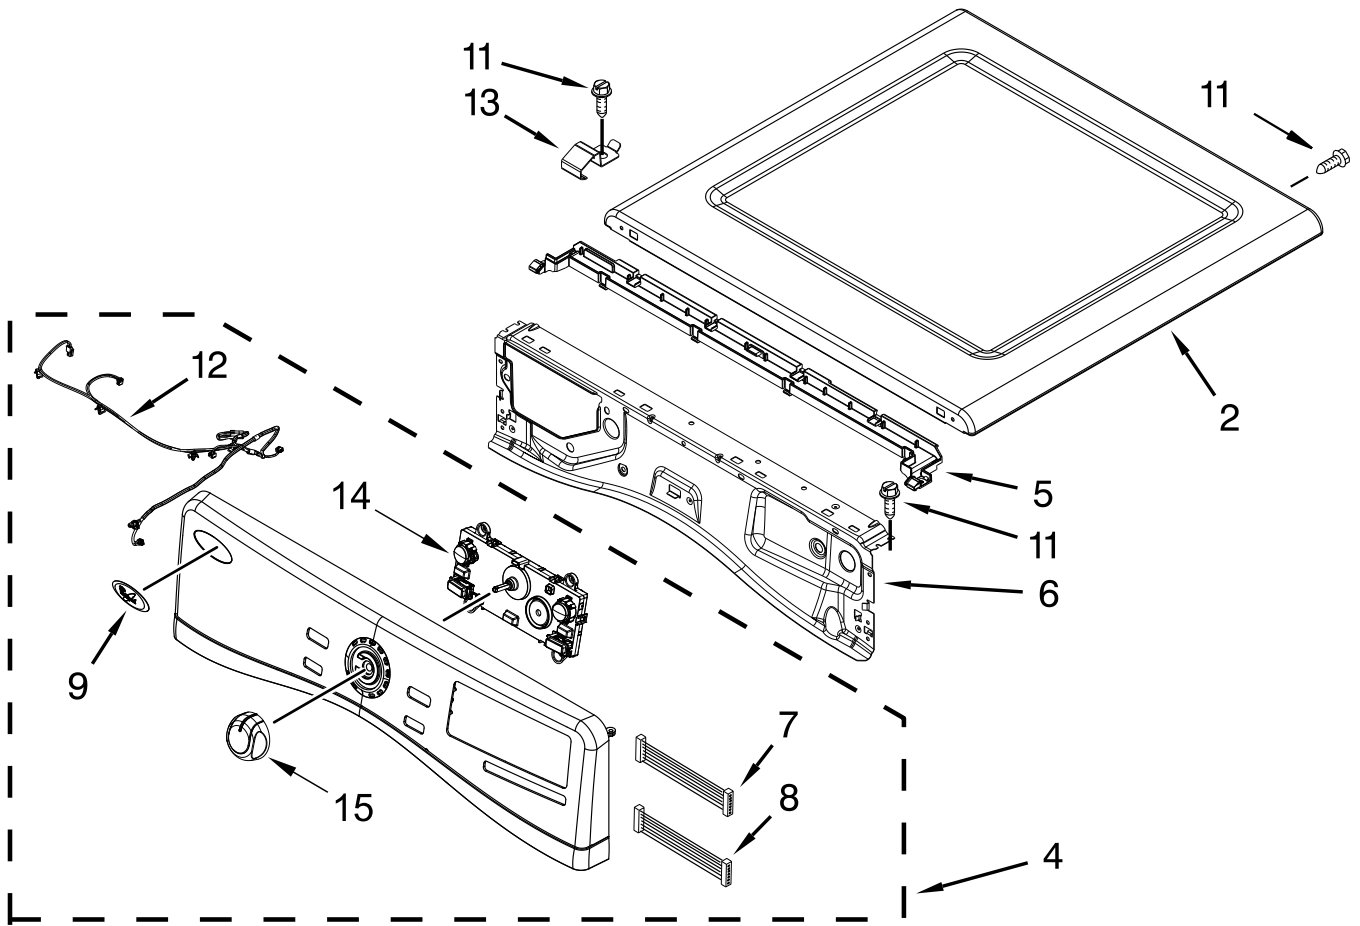

27" GAS DRYER

MODELS:

WGD94HEXW1 (White)
WGD94HEXR1 (Red)
WGD94HEXL1 (Silver)

TOP AND CONSOLE PARTS

TOP AND CONSOLE PARTS

<u>Illus. No.</u>	<u>Part No.</u>	<u>Description</u>
1		Literature Parts
	W10305730	Use and Care Guide
	W10306459	Tech Sheet
	W10423115	Installation Instructions
	W10300195	Wiring Diagram
2		Top
	W10208383	White
	W10337792	Red
	W10316282	Silver
3	W10355891	Harness, Main

<u>Illus. No.</u>	<u>Part No.</u>	<u>Description</u>
4		Panel, Console
	W10388444	White
	W10388448	Red
	W10388445	Silver
5	W10317570	Channel, Water
6	W10208198	Bracket, Console
7	W10267938	Harness, Jumper UI
8	W10267937	Harness, Jumper
9	W10117943	Badge
10	693995	Screw