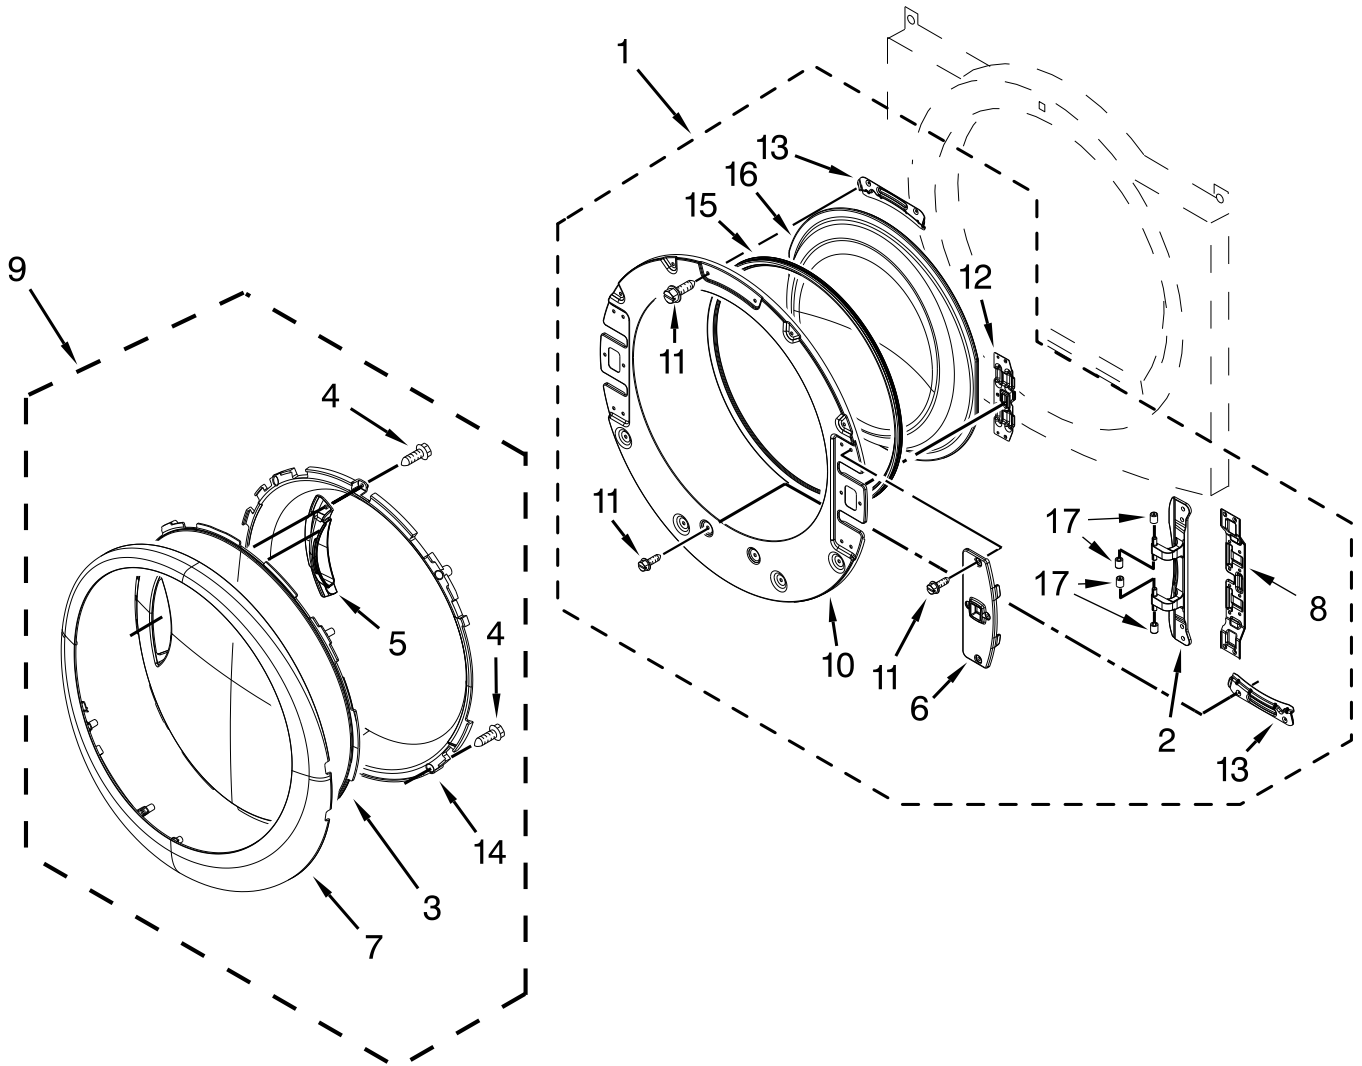

DOOR PARTS

DOOR PARTS

<u>Illus.</u> <u>No.</u>	<u>Part No.</u>	<u>Description</u>
1	W10208266	Assembly, Inner Door
2	W10208415	Hinge, Base
3	W10208270	Screen, Door
4	9742177	Screw
5	W10208411	Door Handle
6	W10208413	Cover, Door Catch
7	W10208271	Door, Trim Ring

<u>Illus.</u> <u>No.</u>	<u>Part No.</u>	<u>Description</u>
8	W10208419	Plate, Hinge Retainer
9	W10208268	Assembly, Outer Door
10	W10267837	Door, Inner
11	W10288126	Screw
12	W10208254	Assembly, Door Catch
13	W10208252	Bracket, Glass
14	W10208269	Door Intermediate

<u>Illus.</u> <u>No.</u>	<u>Part No.</u>	<u>Description</u>
15	W10329710	Seal, Glass
16	W10208417	Glass, Door
17	W10208398	Cap, Hinge