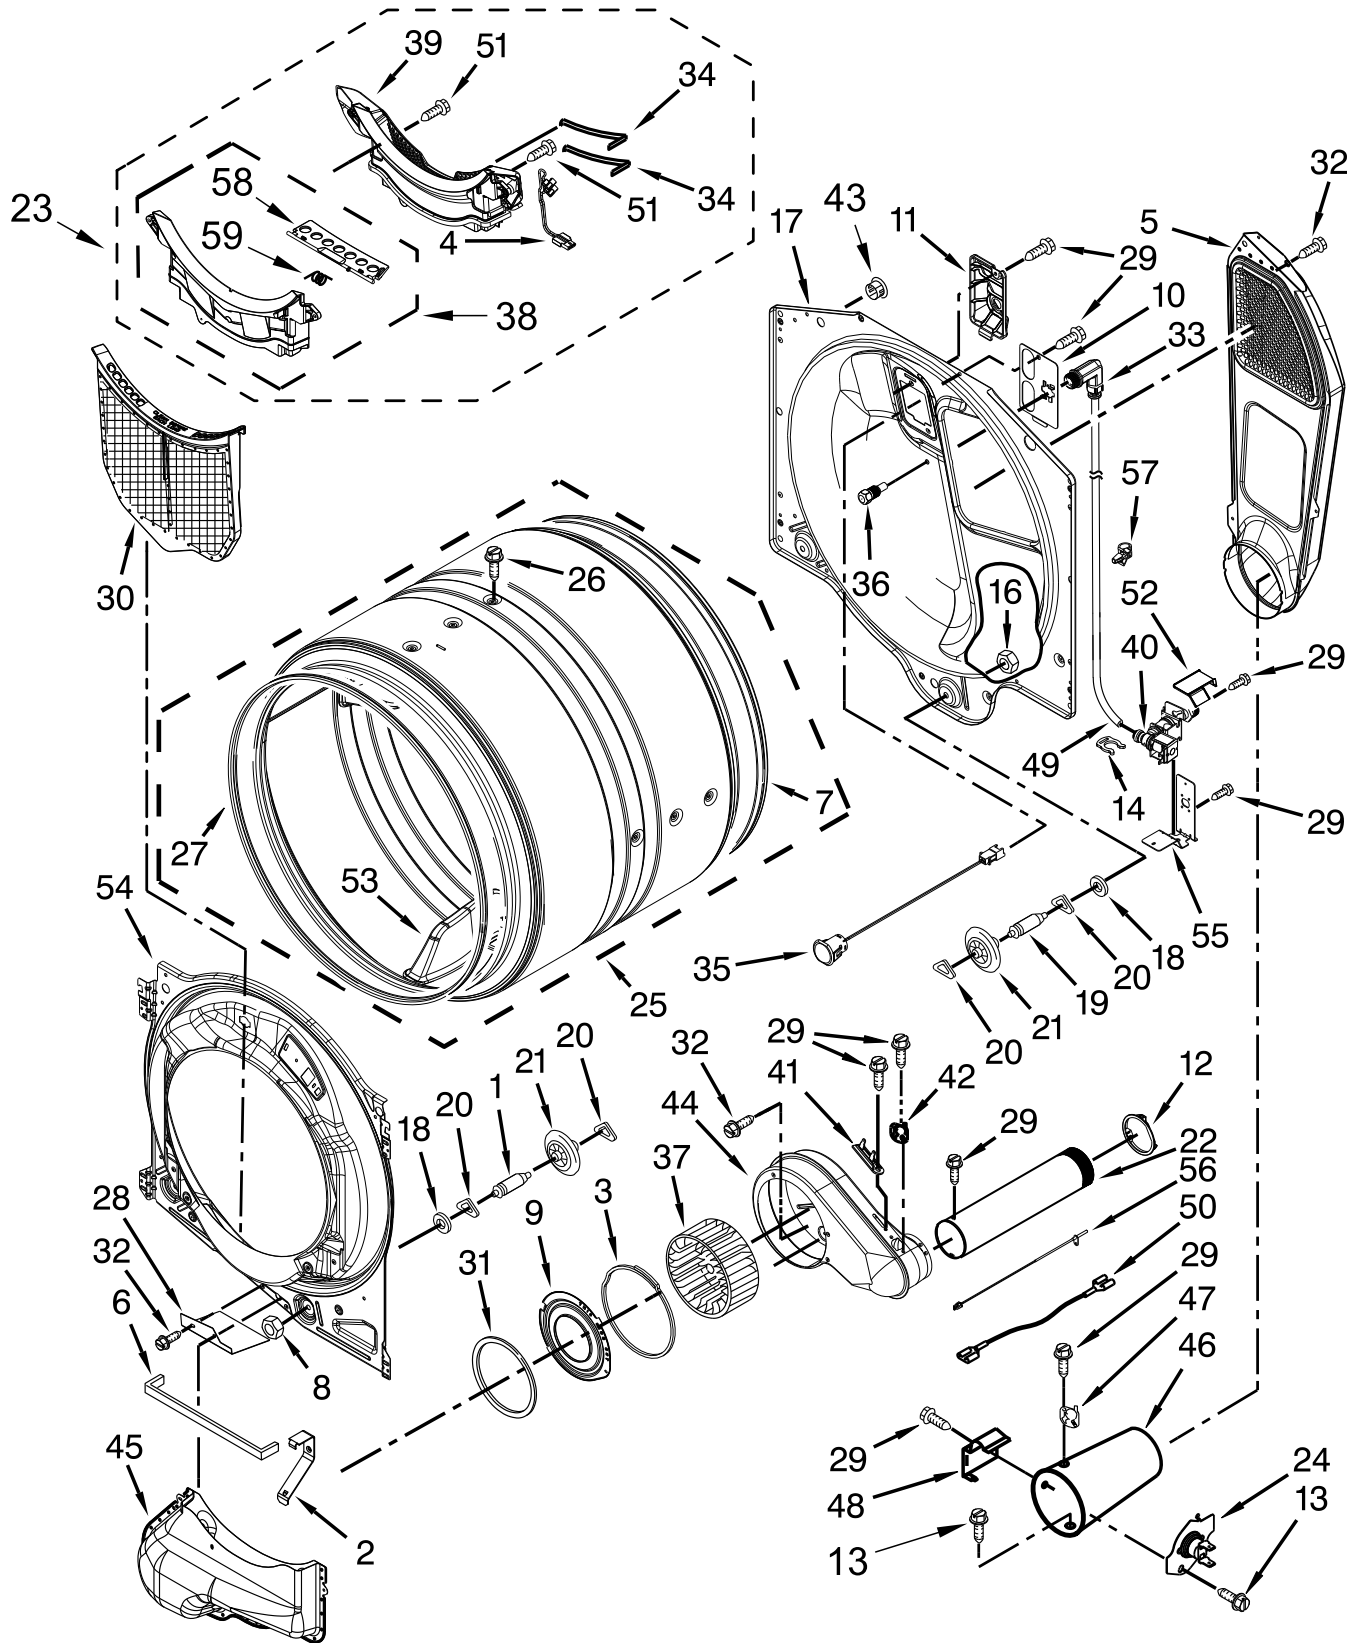

BULKHEAD PARTS

BULKHEAD PARTS

<u>Illus.</u> <u>No.</u>	<u>Part No.</u>	<u>Description</u>	<u>Illus.</u> <u>No.</u>	<u>Part No.</u>	<u>Description</u>	<u>Illus.</u> <u>No.</u>	<u>Part No.</u>	<u>Description</u>
1	W10359271	Shaft, Drum Roller - Right Hand Thread	22	W10342188	Exhaust Pipe	41	3392519	Fuse, Thermal (91C)
2	W10414388	Clip, Lint Duct	23	W10219012	Assembly, Outlet Grill and Housing	42	8577274	Thermistor
3	697770	Seal, Plate Cover	24	8573713	Cut-Off, Thermal	43	8529007	Plug, Rear Bulkhead
4	W10298258	Harness, Sensor	25	W10280779	Drum Assembly Complete	44	W10211911	Housing, Blower
5	W10295533	Assembly, Air Duct	26	W10219342	Screw	45	W10211896	Assembly, Lint Duct
6	W10211950	Seal, Housing Outlet	27	W10273050	Seal, Drum Front	46	8573824	Funnel, Burner
7	697694	Seal, Drum	28	W10128629	Shield, Blower	47	3391912	Thermostat, Hi Limit
8	3934666	Nut, Hex	29	90767	Screw	48	338906	Sensor, Radiant
9	W10211901	Assembly, Collar	30	W10370972	Lint Screen	49	W10348621	Hose, Rear Nylon
10	W10249422	Nozzle, Bracket Rear	31	W10211899	Seal, Blower Cover	50	3401710	Jumper, TCO High Limit
11	W10208422	Rear Deflector	32	3390647	Screw	51	3387230	Screw
12	W10344699	Collar, Duct	33	W10347739	Assembly, Nozzle and Hose	52	W10530670	Cover, Inlet Valve
13	693995	Screw	34	3387223	Sensor, Electrode	53	W10280771	Baffle, Drum
14	W10044599	Clip, Push To Connect	35	W10236079	Drum Light Assembly-Led	54	W10211930	Bulkhead, Front
16	W10001120	Nut, Hex (Left Hand Thread)	36	W10277503	Assembly, Nozzle and Screen	55	W10510098	Bracket, Valve
17	W10211946	Bulkhead, Rear	37	W10211915	Wheel, Blower	56	W10419068	Thermistor, Gas Inlet
18	3387459	Washer	38	W10219013	Assembly, Housing and Door	57	3391018	Tie, Cable
19	W10359272	Shaft, Drum Roller - Left Hand Thread	39	W10211903	Grill, Outlet	58	W10219016	Door, Lint Screen
20	W10512946	Washer, Tri Ring	40	W10505663	Valve, Water Inlet	59	W10219015	Spring, Lint Screen Door
21	W10314171	Roller, Support