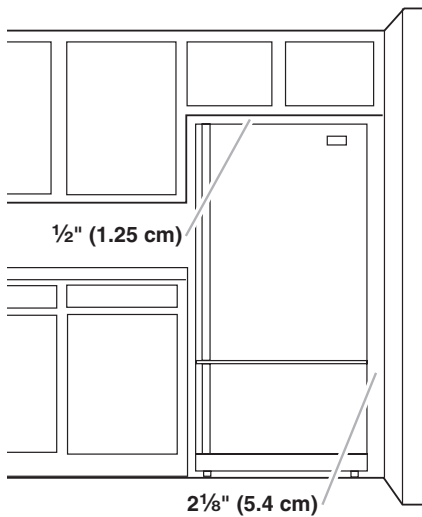

LOCATION REQUIREMENTS

To ensure proper ventilation for your refrigerator, allow for 1/2" (1.25 cm) space on each side, at the top and behind the refrigerator. When installing your refrigerator next to a fixed wall, leave 2 1/8" (5.4 cm) minimum on each side (depending on your model) to allow for the door to swing open. If your refrigerator has an ice maker, allow extra space at the back for the water line connections.

NOTE: Do not install the refrigerator near an oven, radiator, or other heat source, nor in a location where the temperature will fall below 55°F (13°C).