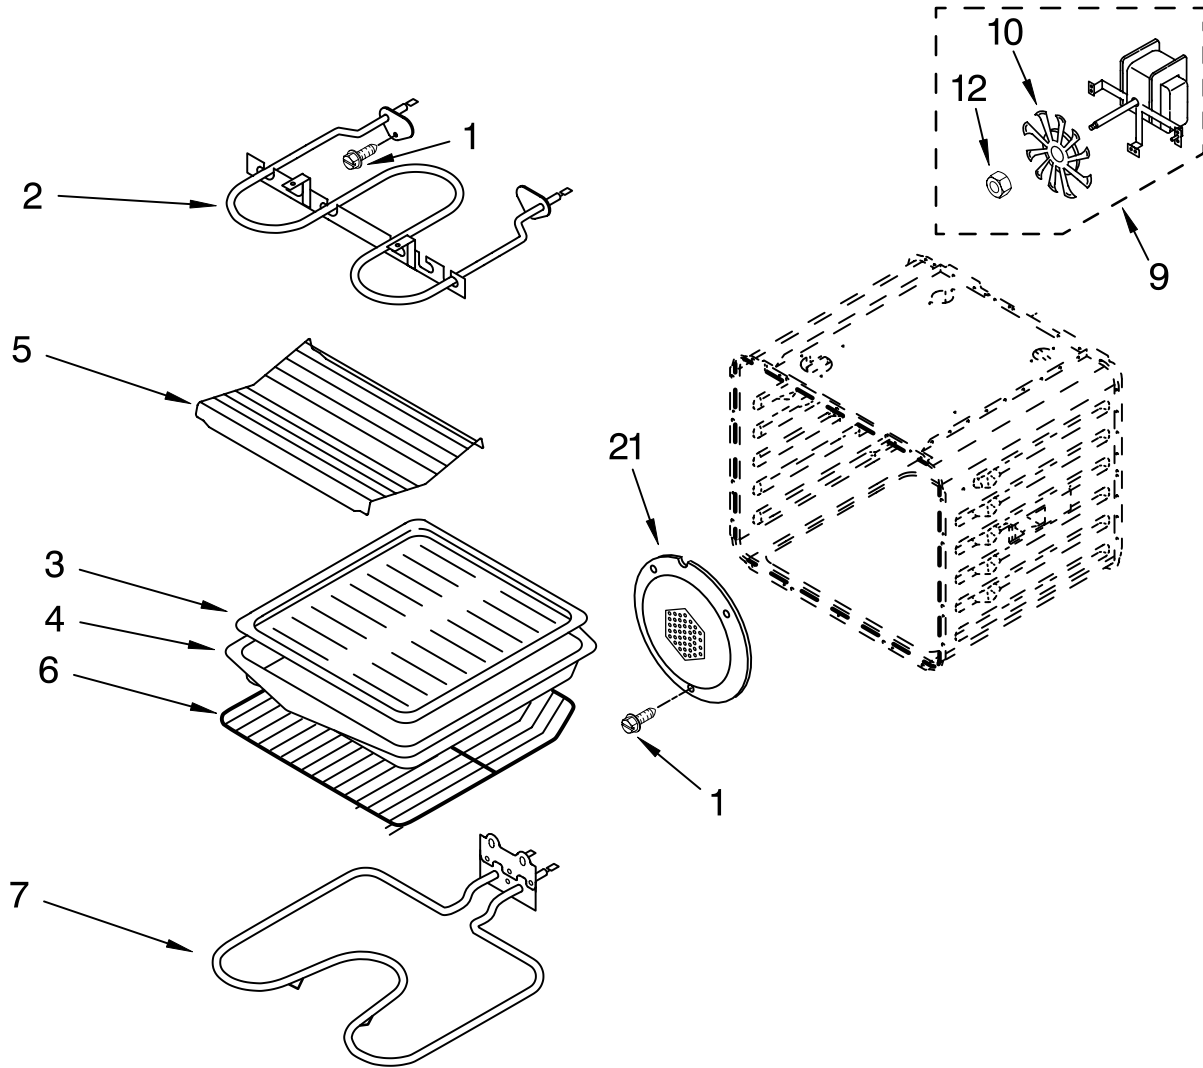

INTERNAL OVEN PARTS

For Models: GBS277PRQ00, GBS277PRB00, GBS277PRT00, GBS277PRS00
(Designer White) (Black) (Biscuit) (S.Steel)

Illus. No.	Part No.	DESCRIPTION
1	4449154	Screw
2	4456103	Element, Broil
3	4457277	Grill, Broiler
4	4457276	Pan, Broiler
5	3181534	Rack, Roasting
6	4448715	Rack, Oven
7	4452153	Element, Bake
9	4451583	Motor, Convection
10	4452226	Blade, Fan
12	4452227	Nut
21	4448988	Cover, Fan

FOR ORDERING INFORMATION REFER TO PARTS PRICE LIST