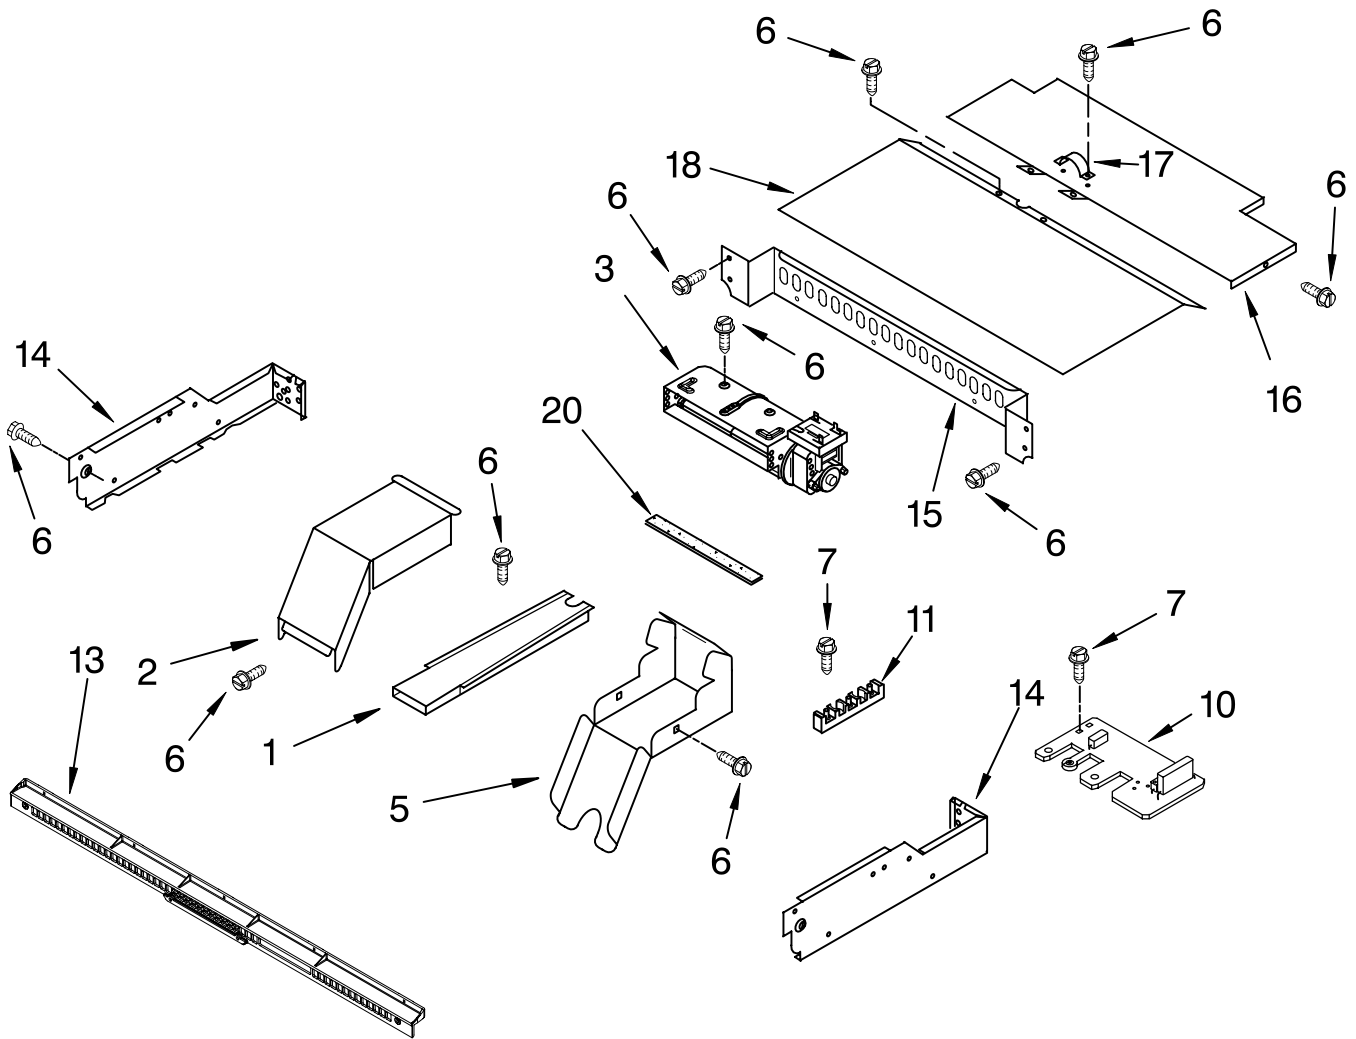

TOP VENTING PARTS

For Models: GBS277PRQ00, GBS277PRB00, GBS277PRT00, GBS277PRS00
(Designer White) (Black) (Biscuit) (S.Steel)

Illus. No.	Part No.	DESCRIPTION
1	4451759	Vent, Exhaust
2	4455178	Elbow, Vent-Top
3	4457289	Blower 60MM
5	4455177	Elbow, Vent-Bottom
6	4449809	Screw, 8-18 x 3/8
7	3400080	Screw
10	4451985	Suppressor

Illus. No.	Part No.	DESCRIPTION
11	4449868	Block, Terminal
13	8303498	Vent, (Control Panel)
	4450038	Screw
14	4451597	Right
	4451598	Left

Illus. No.	Part No.	DESCRIPTION
15	9759135	Back, Control
16	4450550	Cover, Top Rear
17	4448664	Clamp
18	4452366	Cover, Top Front
20	4451758	Seal, Foam

FOR ORDERING INFORMATION REFER TO PARTS PRICE LIST