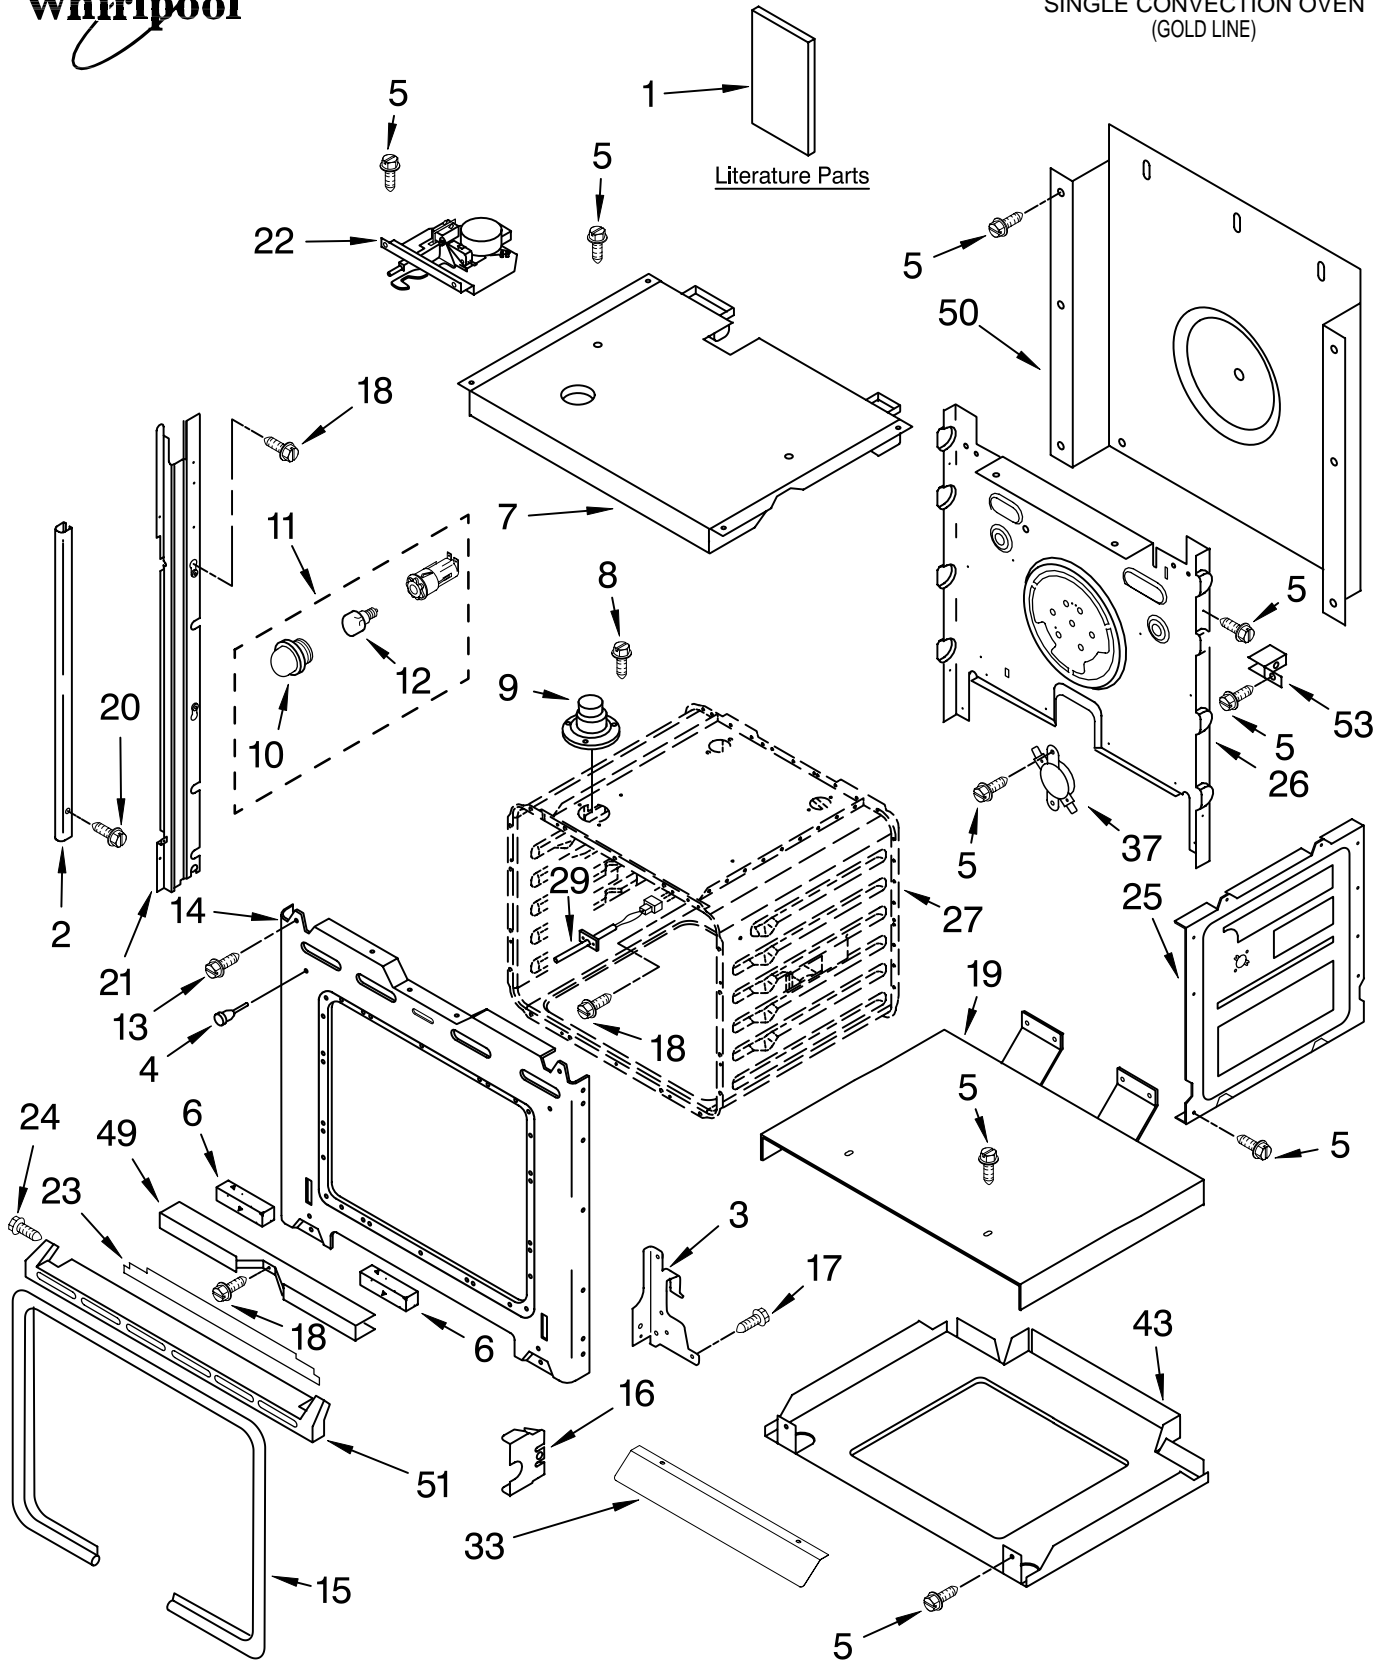

OVEN PARTS

For Models: GBS277PRQ00, GBS277PRB00, GBS277PRT00, GBS277PRS00
(Designer White) (Black) (Biscuit) (S.Steel)

27" BUILT-IN ELECTRIC
SINGLE CONVECTION OVEN
(GOLD LINE)

FOR ORDERING INFORMATION REFER TO PARTS PRICE LIST