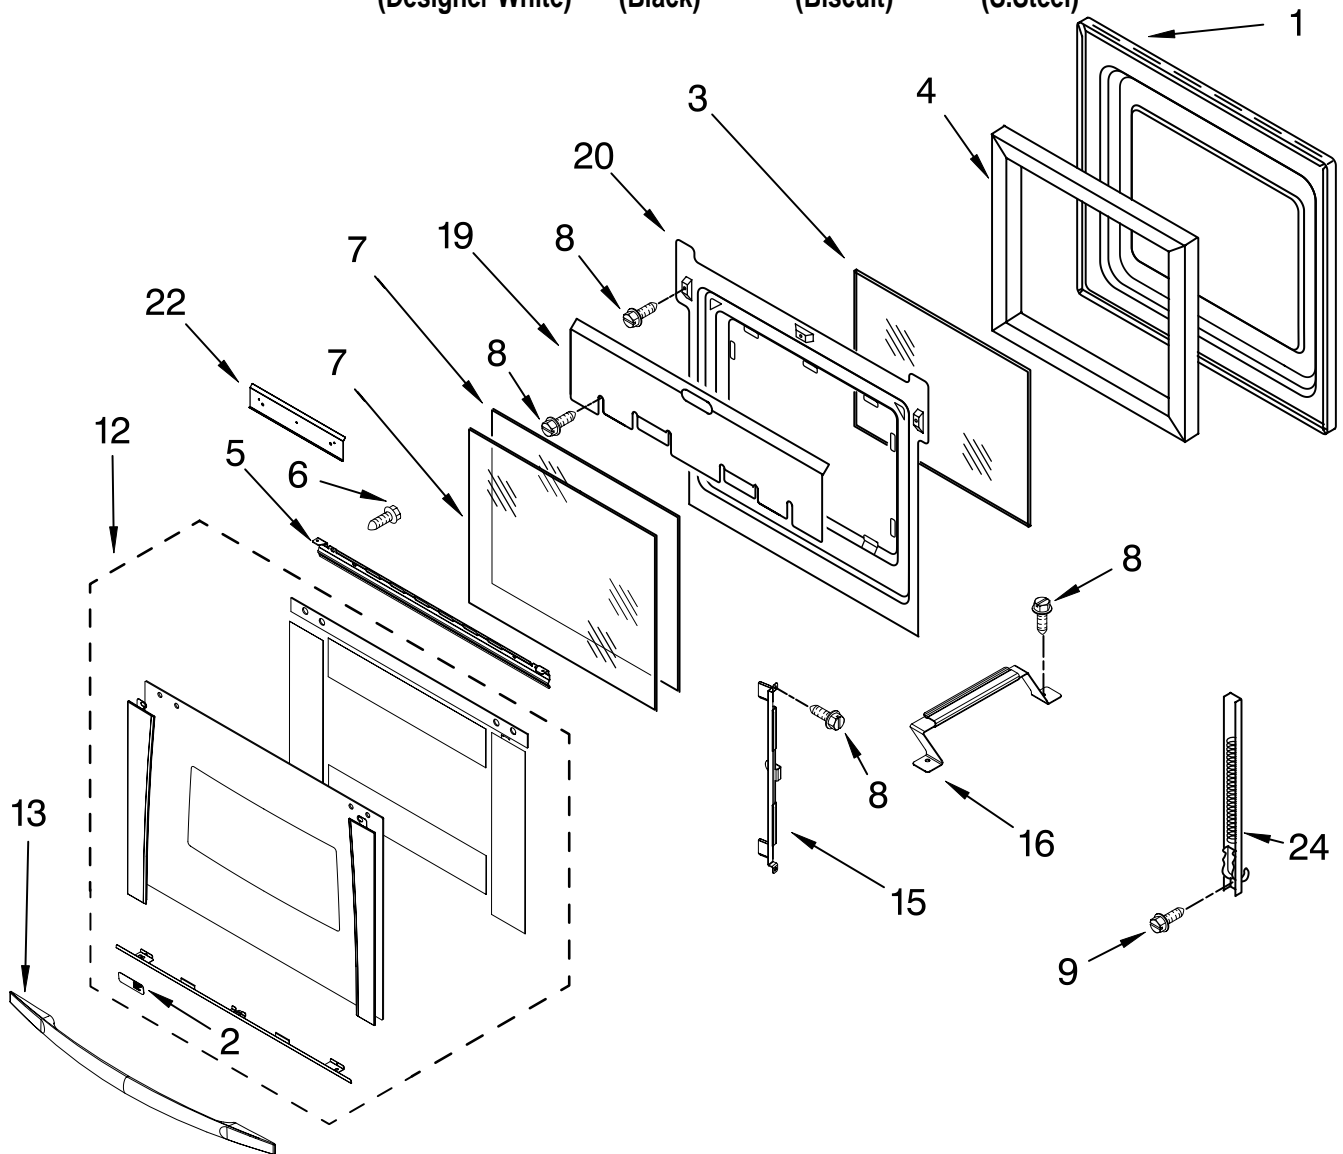

OVEN DOOR PARTS

For Models: GBS277PRQ00, GBS277PRB00, GBS277PRT00, GBS277PRS00
(Designer White) (Black) (Biscuit) (S.Steel)

Illus. No.	Part No.	DESCRIPTION
1	8303699	Door Liner
2	8303810	Nameplate
3	4449253	Glass, Inner
4	4451721	Insulation, Door
5	8303166	Bracket, Handle
6	4451040	Screw
7	9759224	Glass, Inner
8	4449809	Screw, 8-18 x 3/8
9	4449743	Screw

Illus. No.	Part No.	DESCRIPTION
12		Door Glass, Assy
	8303304	White
	8303298	Black
	8303308	Biscuit
	8303286	S.Steel
13		Door Handle
	8302811	White
	8302810	Black
	8302812	Biscuit
	8303163	S.Steel

Illus. No.	Part No.	DESCRIPTION
15	9759229	Bracket(2nd Glass)
16	9759230	Bracket(3rd Glass)
19	4457102	Shield, Heat
20	4457131	Retainer, Glass
22	4457113	Shield, Heat (Btm)
24		Hinge, Door
	8300575	Right Side
	8300576	Left Side

FOR ORDERING INFORMATION REFER TO PARTS PRICE LIST