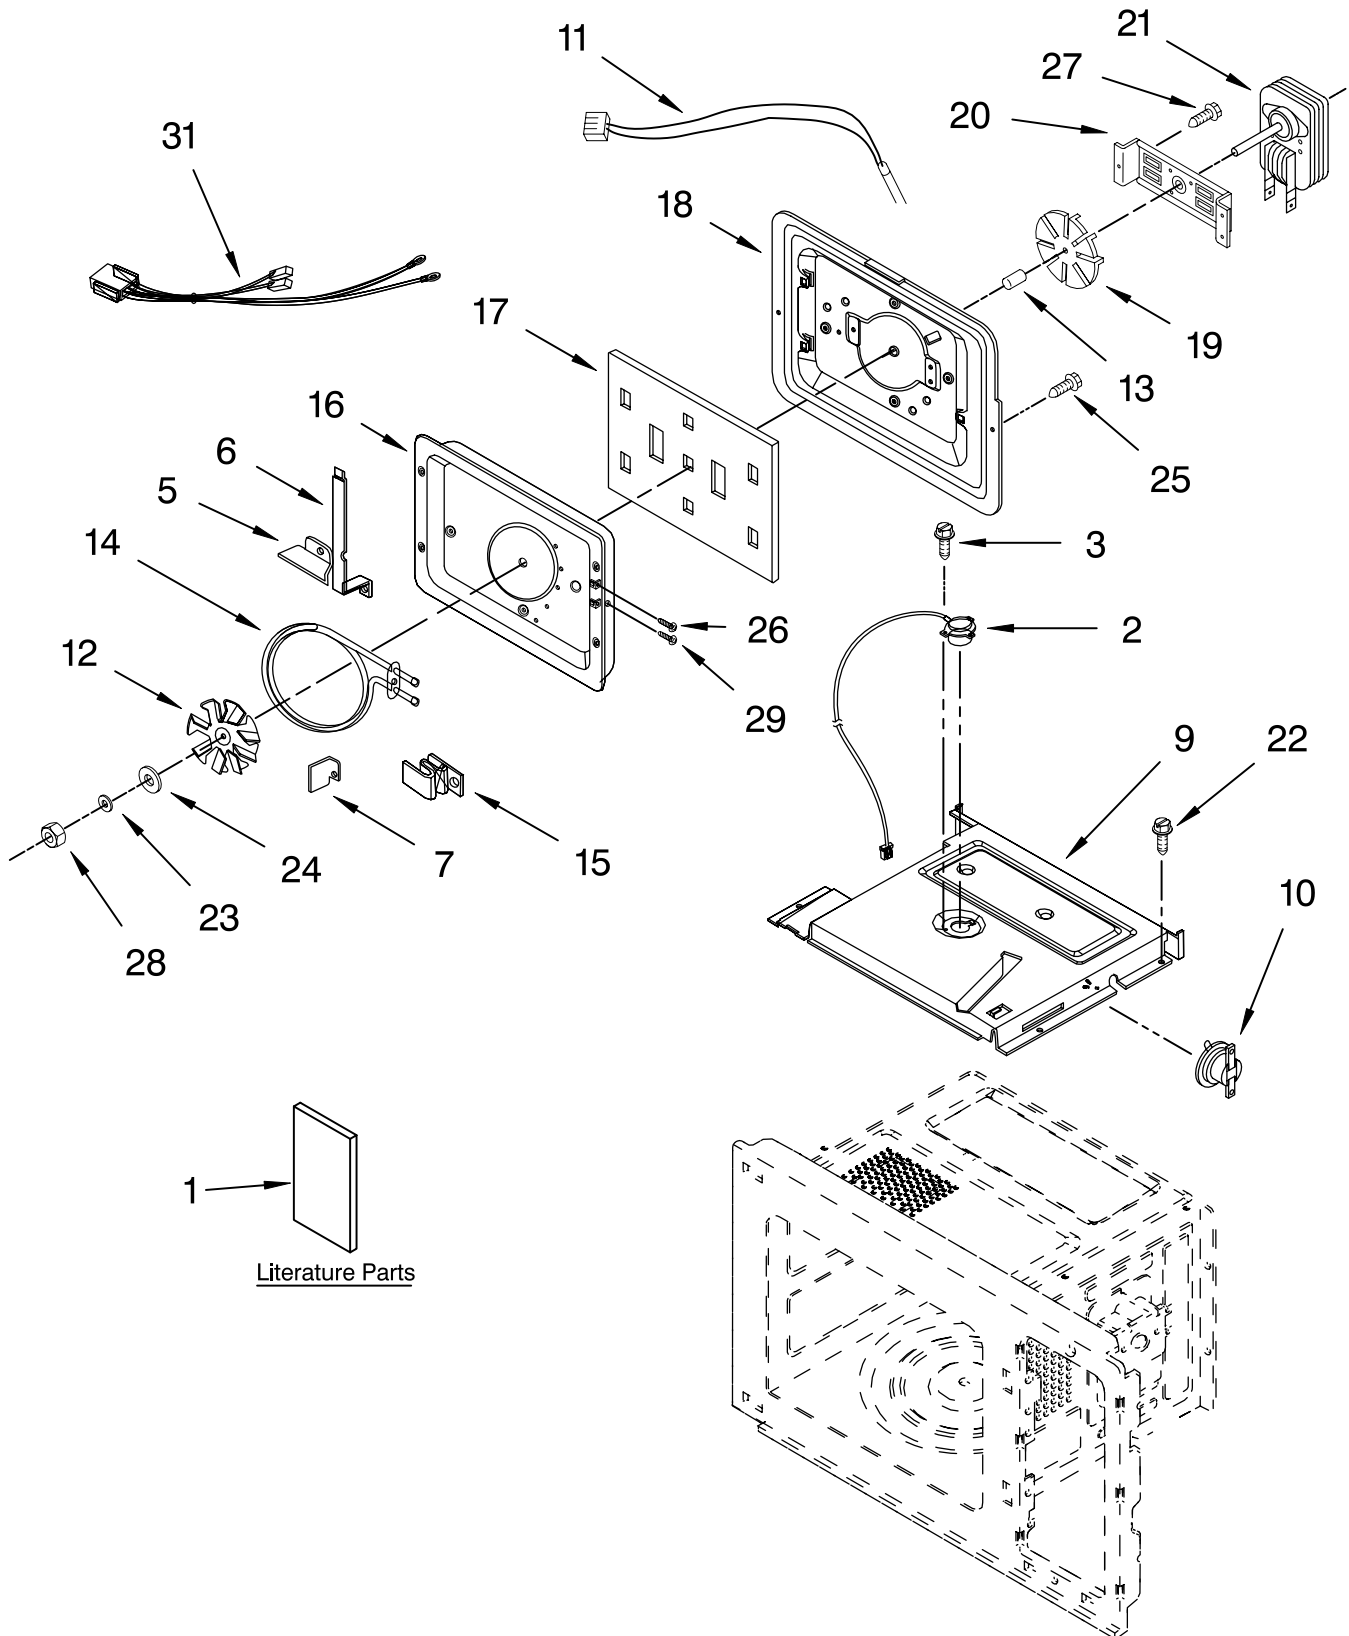

CONVECTION OVEN PARTS

For Models: GM8155XJB2, GM8155XJQ2, GM8155XJT2

(Black)

(White)

(Biscuit)

CONVECTION MICROWAVE OVEN

FOR ORDERING INFORMATION REFER TO PARTS PRICE LIST

CONVECTION OVEN PARTS

For Models: GM8155XJB2, GM8155XJQ2, GM8155XJT2

(Black) (White) (Biscuit)

Illus. No.	Part No.	DESCRIPTION	Illus. No.	Part No.	DESCRIPTION	Illus. No.	Part No.	DESCRIPTION
1		Literature Parts	13	4358460	Bushing	28	4358476	Nut
	8205981	U & C Guide	14	8183581	Convection Element	29	8183564	Screw
	8205787	Tech Sheet	15	8183577	Clip, Conv Element	31	8183591	Harness, Wire
		Cooking Guide	16	8183567	Duct, Magnetron	ACCESSORY PARTS		
	8172205	English	17	4358464	Insulation			Trim Kits
	8172219	Instructions, Installation	18	8183566	Shield, Back Insul	MK1157XJB		27" Black
	8172220	Template, B/I Kit	19	4358466	Fan Blade	MK1157XJQ		27" White
2	8171878	Sensor	20	4358467	Bracket, Convection Motor	MK1157XJT		27" Biscuit
3	4358450	Screw	21	8183565	Convection Motor	MK1157XJS		27" Stainless
5	8183575	Bracket, Center	22	4358192	Screw	MK1150XJB		30" Black
6	8183574	Bracket, Left	23	4358477	Washer	MK1150XJQ		30" White
7	8183576	Bracket, Lower	24	4358478	Washer	MK1150XJT		30" Biscuit
9	8183580	Insulator	25	4358362	Screw	MK1150XJS		30" Stainless
10	8183593	Thermostat	26	8183572	Screw			
11	8183583	Thermistor	27	4358380	Screw			
12	8183582	Fan						

FOR ORDERING INFORMATION REFER TO PARTS PRICE LIST