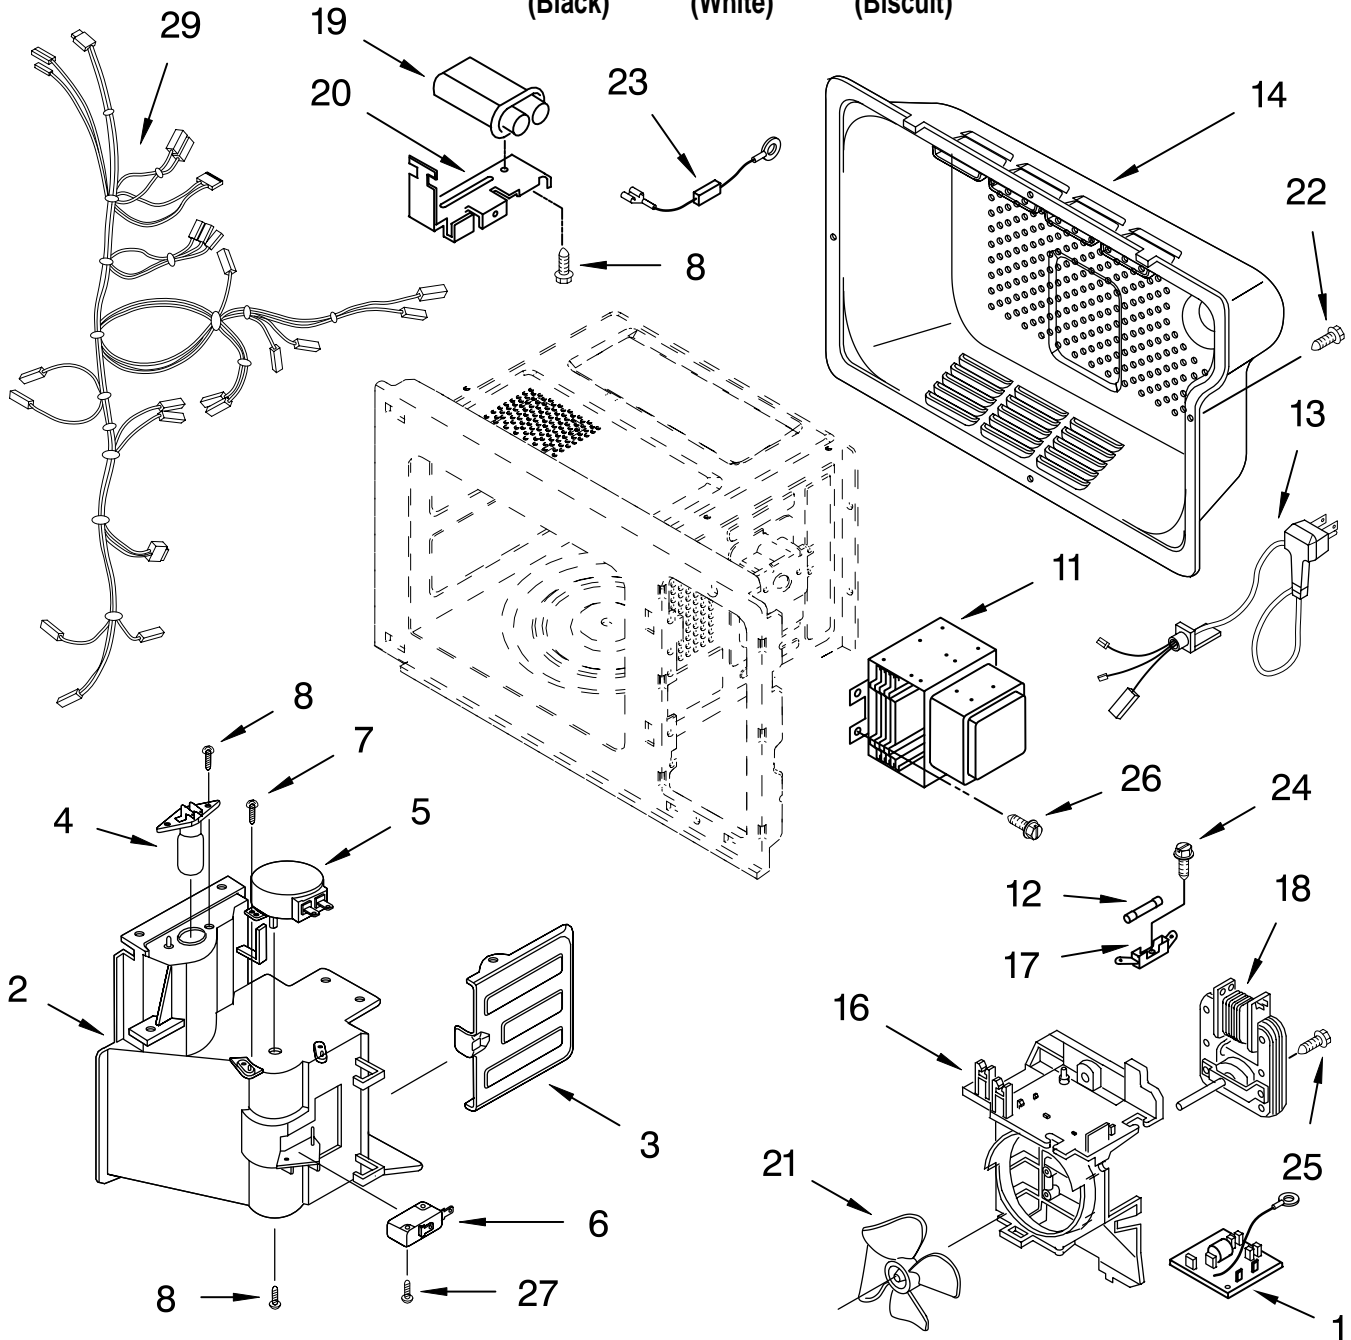

For Models: GM8155XJB2, GM8155XJQ2, GM8155XJT2

(Black) (White) (Biscuit)

Illus. No.	Part No.	DESCRIPTION	Illus. No.	Part No.	DESCRIPTION	Illus. No.	Part No.	DESCRIPTION
1		Literature Parts	13	4358460	Bushing	28	4358476	Nut
	8205981	U & C Guide	14	8183581	Convection Element	29	8183564	Screw
	8205787	Tech Sheet	15	8183577	Clip, Conv Element	31	8183591	Harness, Wire
		Cooking Guide	16	8183567	Duct, Magnetron	ACCESSORY PARTS		
	8172205	English	17	4358464	Insulation			Trim Kits
	8172219	Instructions, Installation	18	8183566	Shield, Back Insul	MK1157XJB		27" Black
	8172220	Template, B/I Kit	19	4358466	Fan Blade	MK1157XJQ		27" White
2	8171878	Sensor	20	4358467	Bracket, Convection Motor	MK1157XJT		27" Biscuit
3	4358450	Screw	21	8183565	Convection Motor	MK1157XJS		27" Stainless
5	8183575	Bracket, Center	22	4358192	Screw	MK1150XJB		30" Black
6	8183574	Bracket, Left	23	4358477	Washer	MK1150XJQ		30" White
7	8183576	Bracket, Lower	24	4358478	Washer	MK1150XJT		30" Biscuit
9	8183580	Insulator	25	4358362	Screw	MK1150XJS		30" Stainless
10	8183593	Thermostat	26	8183572	Screw			
11	8183583	Thermistor	27	4358380	Screw			
12	8183582	Fan						

FOR ORDERING INFORMATION REFER TO PARTS PRICE LIST

OVEN INTERIOR PARTS

For Models: GM8155XJB2, GM8155XJQ2, GM8155XJT2

(Black) (White) (Biscuit)

Illus. No.	Part No.	DESCRIPTION
1	8183771	Filter, Noise
2	8183563	Air Duct
3	8183573	Bracket, Damper
4	8183592	Lamp
5	8183586	Motor, Stirrer
6	8183561	Switch, Micro
7	4358188	Screw
8	4358381	Screw
11	8172000	Magnetron

Illus. No.	Part No.	DESCRIPTION
12	8183507	Fuse
13	8183584	Power Cord
14	8183569	Cover, Back
16	8183579	Guide, Suction
17	8183578	Holder, Fuse
18	8183585	Motor, Fan
19	8183536	Capacitor, H.V.
20	4359161	Bracket, H.V.C.

Illus. No.	Part No.	DESCRIPTION
21	4358379	Fan
22	4358192	Screw
23	8171879	Cable, Diode
24	4358451	Screw
25	4358190	Screw
26	4358489	Screw
27	4358357	Screw
29	8206266	Harness, Main

FOR ORDERING INFORMATION REFER TO PARTS PRICE LIST