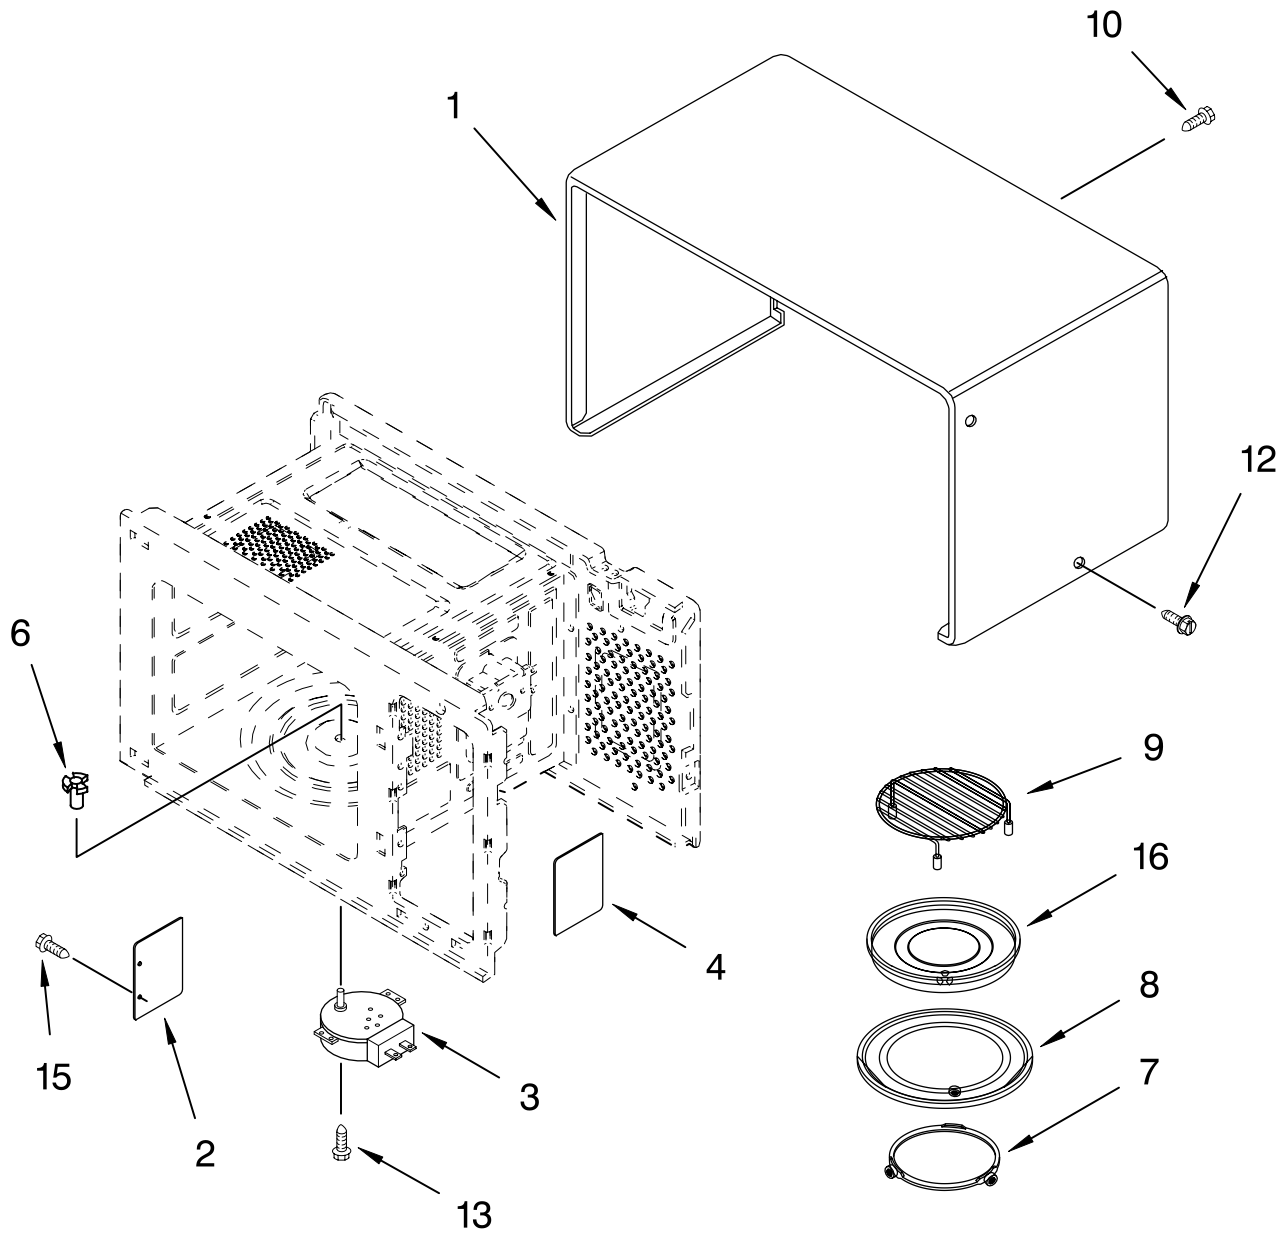

OVEN CAVITY PARTS

For Models: GM8155XJB2, GM8155XJQ2, GM8155XJT2
(Black) (White) (Biscuit)

Illus. No.	Part No.	DESCRIPTION	Illus. No.	Part No.	DESCRIPTION	Illus. No.	Part No.	DESCRIPTION
1	8183555	Outer Case Black	4	8183559	Glass, Lamp	12	4358829	Screw Black
	8183556	White	6	8171863	Shaft, Turntable		4358362	WH/BT
	8183695	Biscuit	7	8183560	Ring Assembly		4358188	Screw
2	8183557	Canopy	8	8172138	Tray	13	4358045	Screw
3	8183554	Motor, Turntable	9	8172251	Rack	15	8172250	Pan, Drip
			10	4358192	Screw			

FOR ORDERING INFORMATION REFER TO PARTS PRICE LIST