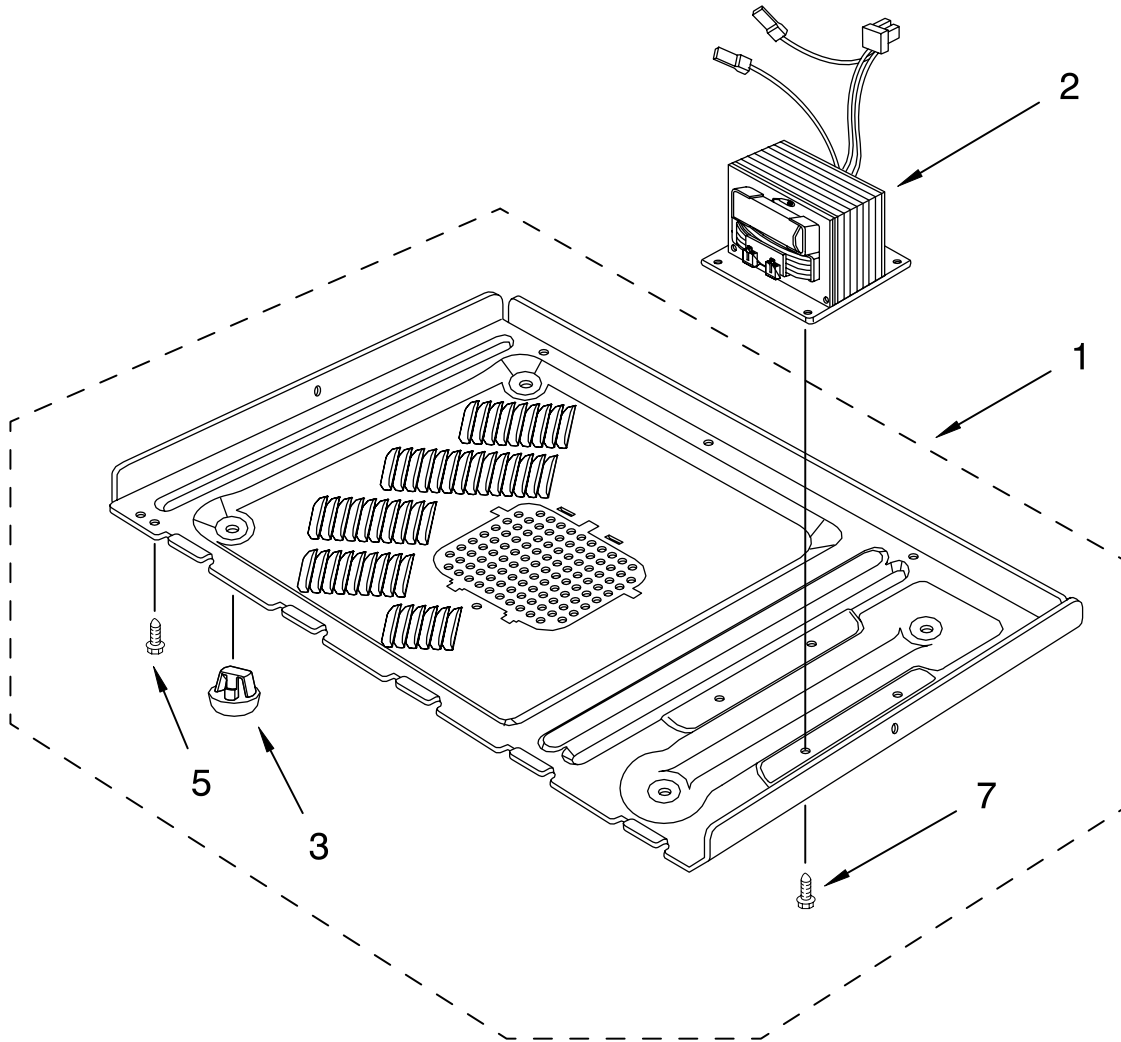

OVEN CAVITY PARTS

For Models: GM8155XJB2, GM8155XJQ2, GM8155XJT2
(Black) (White) (Biscuit)

Illus. No.	Part No.	DESCRIPTION	Illus. No.	Part No.	DESCRIPTION	Illus. No.	Part No.	DESCRIPTION
1	8183555	Outer Case Black	4	8183559	Glass, Lamp	12	4358829	Screw Black
	8183556	White	6	8171863	Shaft, Turntable		4358362	WH/BT
	8183695	Biscuit	7	8183560	Ring Assembly		4358188	Screw
2	8183557	Canopy	8	8172138	Tray	13	4358045	Screw
3	8183554	Motor, Turntable	9	8172251	Rack	15	8172250	Pan, Drip
			10	4358192	Screw			

FOR ORDERING INFORMATION REFER TO PARTS PRICE LIST

BASE PLATE PARTS

For Models: GM8155XJB2, GM8155XJQ2, GM8155XJT2
(Black) (White) (Biscuit)

Illus. No.	Part No.	DESCRIPTION
1	8183568	Plate, Base
2	8172082	Transformer
3	8171902	Cap
5	4358192	Screw
7	4358489	Screw