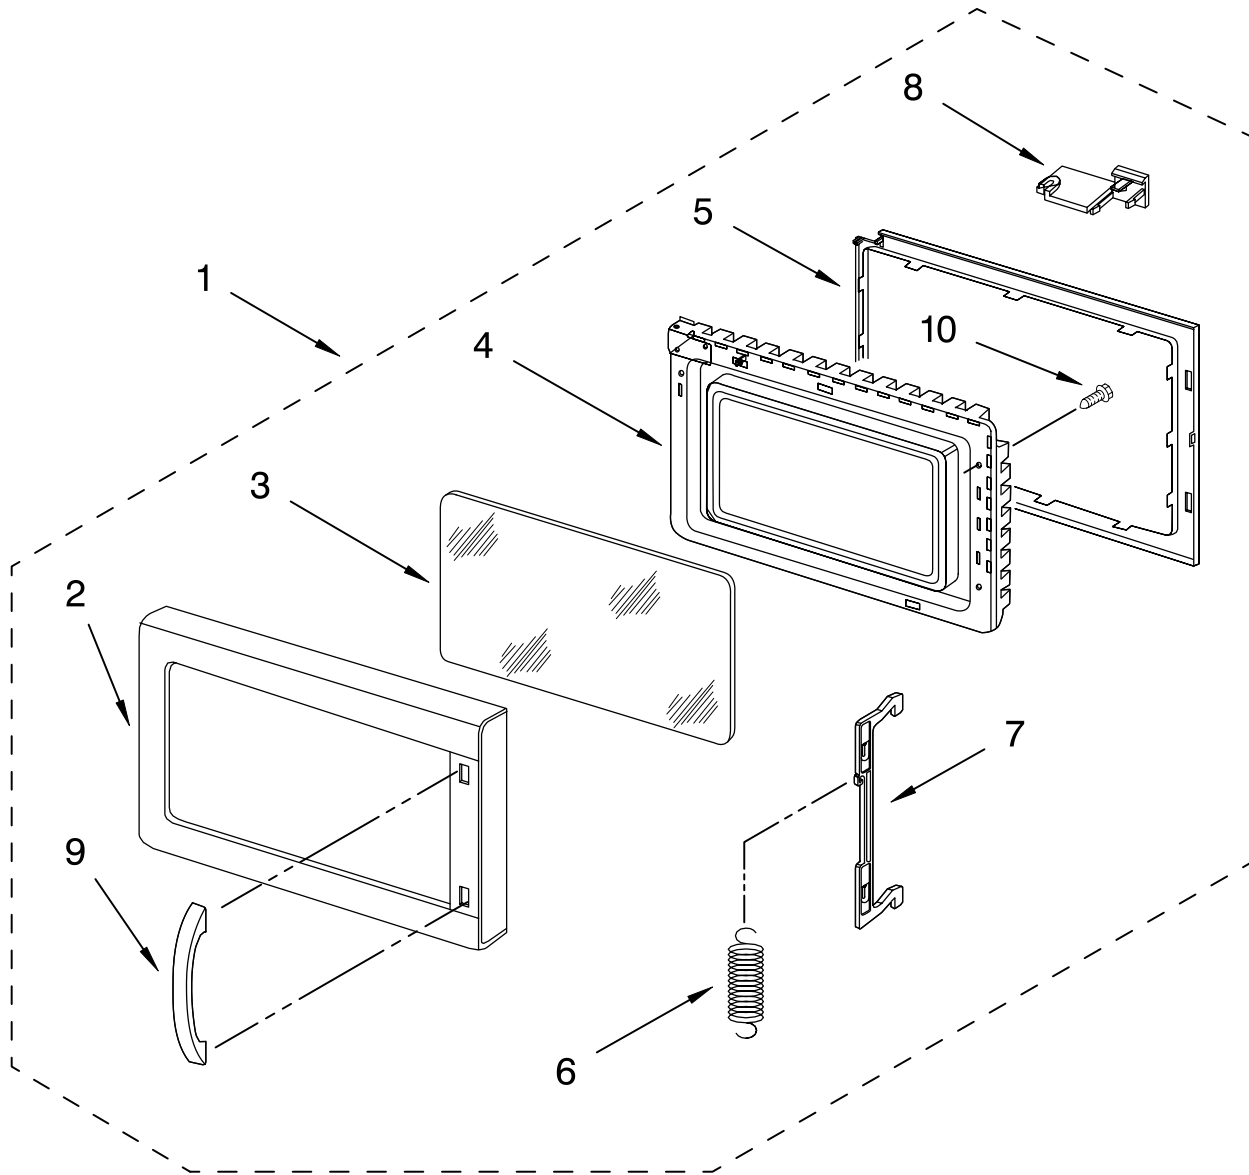

FOR ORDERING INFORMATION REFER TO PARTS PRICE LIST

CONTROL PANEL PARTS

For Models: GM8155XJB2, GM8155XJQ2, GM8155XJT2
 (Black) (White) (Biscuit)

Illus. No.	Part No.	DESCRIPTION
3		Control Panel
	8183570	Black
	8183571	White
4	8183676	Biscuit Membrane
	8183587	Black
	8183588	White
	8183810	Biscuit
8	8183589	Microcomputer
10	4358451	Screw

FOR ORDERING INFORMATION REFER TO PARTS PRICE LIST

OVEN DOOR PARTS

For Models: GM8155XJB2, GM8155XJQ2, GM8155XJT2
(Black) (White) (Biscuit)

Illus. No.	Part No.	DESCRIPTION
1	8183537	Black
	8183538	White
	8183793	Biscuit
2		Panel, Door
	8183539	Black
	8183540	White
	8183811	Biscuit