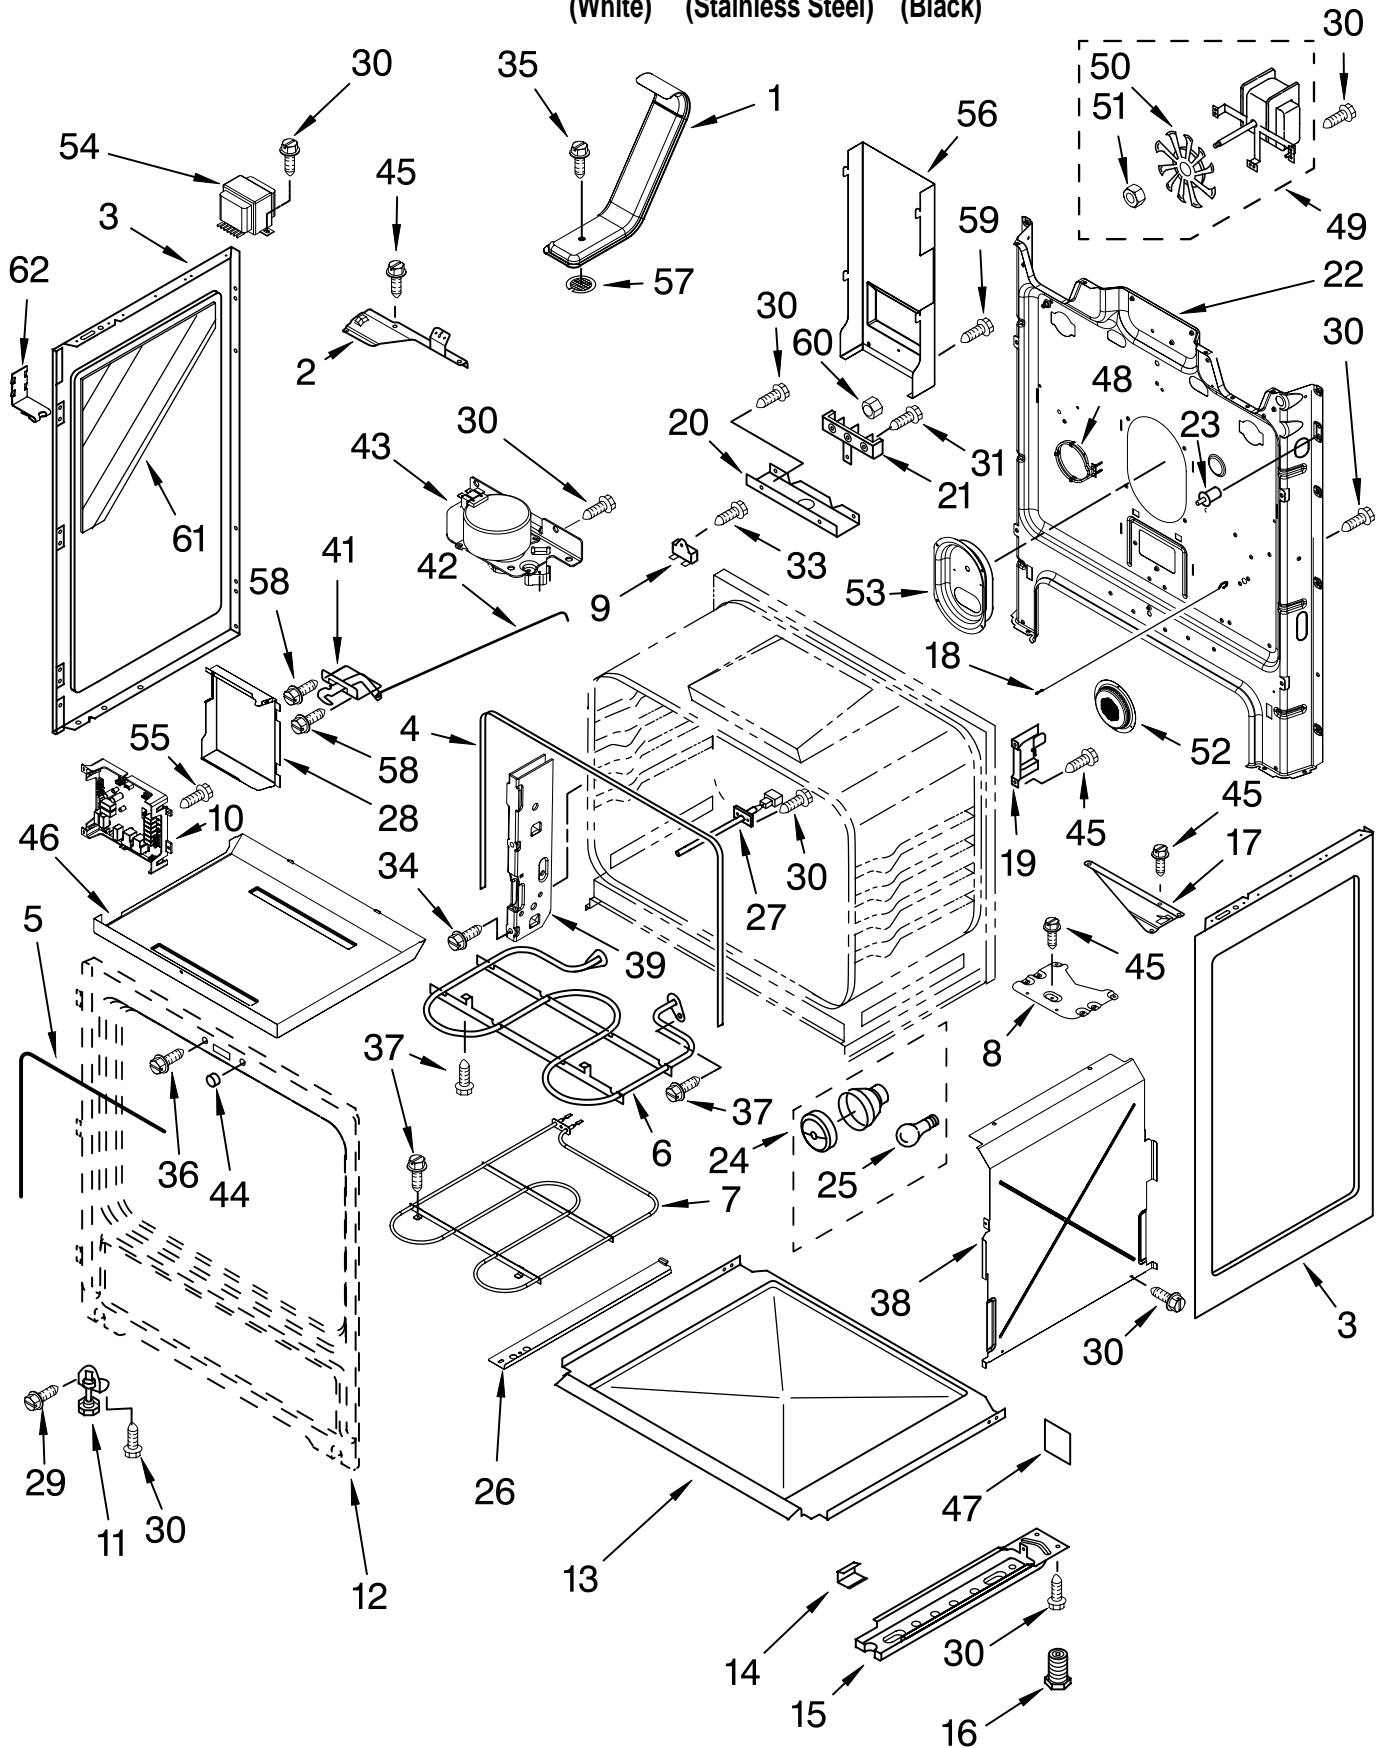

CHASSIS PARTS

For Models: GR773LXSQ1, GR773LXSS1, GR773LXSB1
(White) (Stainless Steel) (Black)

FOR ORDERING INFORMATION REFER TO PARTS PRICE LIST

CHASSIS PARTS

For Models: GR773LXSQ1, GR773LXSS1, GR773LXSB1
(White) (Stainless Steel) (Black)

Illus. No.	Part No.	DESCRIPTION	Illus. No.	Part No.	DESCRIPTION	Illus. No.	Part No.	DESCRIPTION
1	9761300	Vent Tube Asmbly	22	9757029	Back, Main	47	9759689	Card, Insulator
2	8273905	Support, Corner LR	23	9757262	Switch, Door	48	9758525	Element, Convection
3		Panel, Side (2)	24	3196701	Light Socket Assy	49	9758925	Fan Motor, Convection
	8053830	White	25	311255	Bulb, Oven Light			
	8053832	Black	26	9755771	Cover, Tray	50	4452226	Fan Blade
4	W10010350	Seal, Oven Flange	27	8273902	Sensor, Oven	51	4452227	Nut
5	8522416	Seal, Oven Door	28	9757970	Cover	52	9755775	Cover, Fan
6	9757341	Element, Broil	29	3196179	Screw	53	9755776	Bracket, Fan
7	9755770	Element, Bake (Hidden)	30	4449809	Screw	54	9757311	Transformer
8	3195736	Support, Front (2)	31	3400016	Screw	55	8533930	Screw
9	3196548	Fuse, Thermal	33	3196172	Screw	56	9757972	Cover, Box
10	9761909	Appliance Manager	34	W10031780	Screw	57	9761301	Screen – Catalyst
11	3196037	Foot, Front (2)	35	3196566	Screw	58	3196560	Screw (2)
12		Frame, Front (Not Serviced)	36	3196168	Screw	59	3196178	Screw
			37	3196174	Screw	60	112432	Nut (3)
13	8054068	Tray, Insulation	38	9758238	Retainer, Side (2)	61	9761490	Insulation
14	3196576	Clip, Panel (6)	39	9760407	Brkt–Mounting	62	9761512	Clip, Mounting
15	9760314	Rail, Base (2)	41	9761013	Latch, Door			
16	9761935	Foot, Rear (2)	42	3196961	Rod, Latch			
17	3195987	Guard, Wire	43	9757241	Latch Asy, Rear			
18	9757239	Rod – Dr Switch	44	9758701	Spacer, Door			
19	3186116	Support, Oven (2)	45	3196169	Screw			
20	3186034	Bracket, Service	46	9755769	Tray, Hidden Bake Element			
21	9761958	Block, Terminal						

FOR ORDERING INFORMATION REFER TO PARTS PRICE LIST