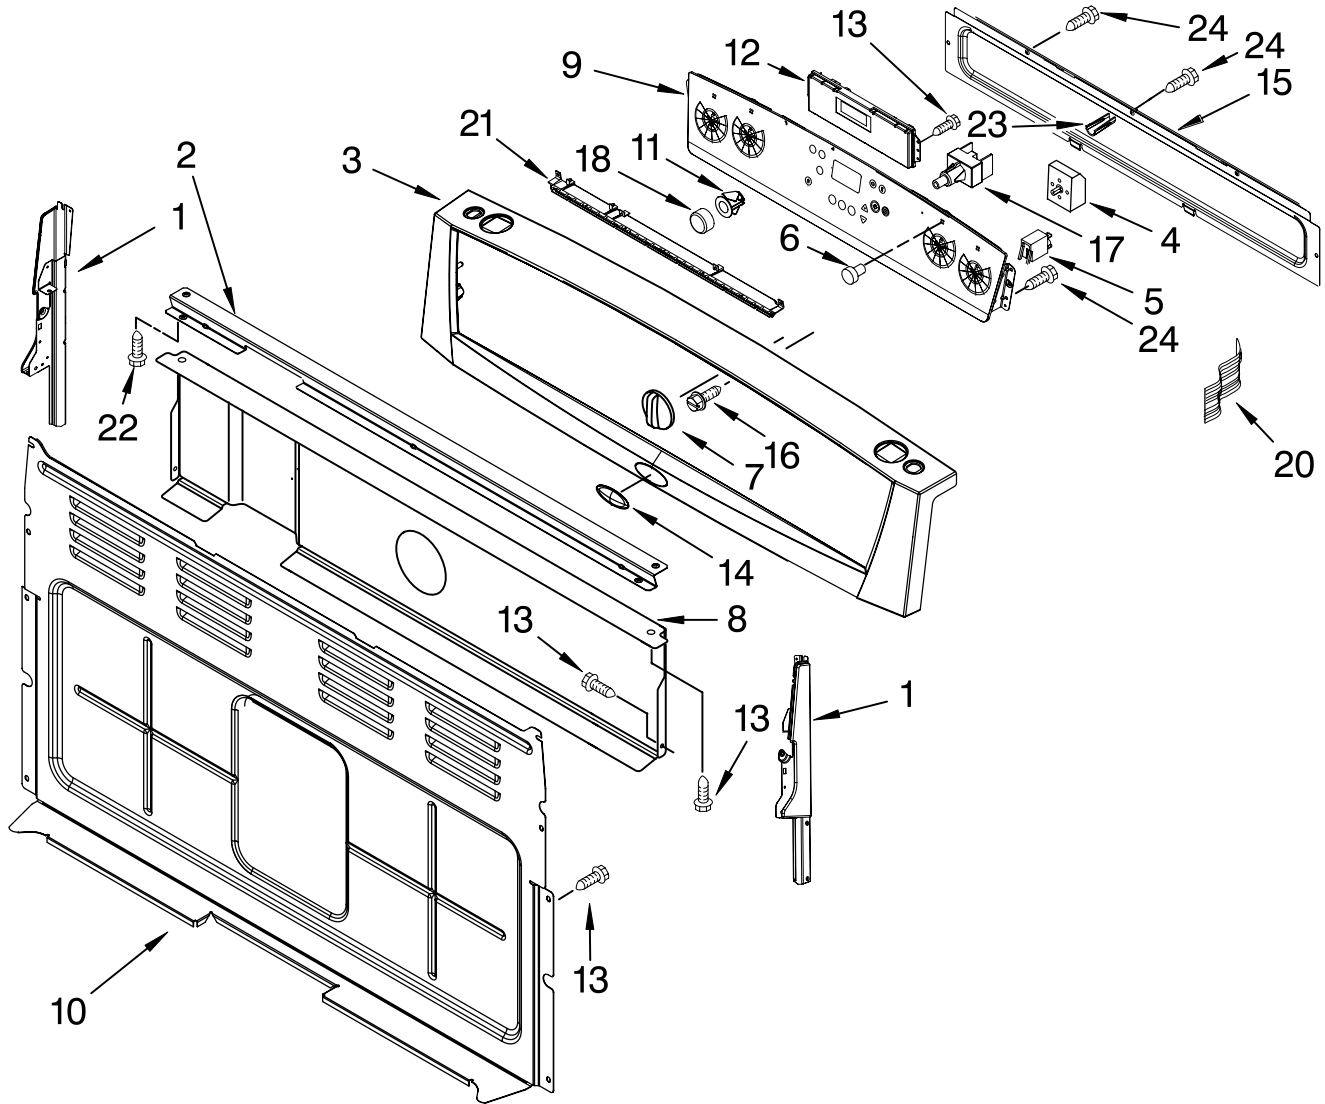

CONTROL PANEL PARTS

For Models: GR773LXSQ1, GR773LXSS1, GR773LXSB1
(White) (Stainless Steel) (Black)

Illus. No.	Part No.	DESCRIPTION	
1	W10009040	Endcap White Left Hand	
	W10009050	Endcap White Right Hand	
	W10009080	Endcap Black Left Hand	
	W10009090	Endcap Black Right Hand	
2	9762095	Bracket, Console	
3	9762585	Panel, Backguard White	
	9762588	Panel, Backguard Stainless Steel	
	9762586	Panel, Backguard Black	
	4	9758060	Switch, Infinite Left Front (Dual)
4	3148951	Switch, Infinite Left Rear	
	3148951	Switch, Infinite Right Rear	
	9758060	Switch, Infinite Right Front (Dual)	
5	8523265	Light, Indicator	

Illus. No.	Part No.	DESCRIPTION
6	3196068	Lens, Light
7	9757132	Knob, Infinite (4) White
	9758129	Knob, Infinite (4) Black
8	8523280	Shield, Heat
9	9763550	Glass Switch Membrn White
	9763551	Glass Switch Membrn Black
10	9756999	Cover, Rear
11	9757489	Bezel, Keep Warm White
	9758489	Bezel, Keep Warm Black
12	9763050	Control, Range
13	3196178	Screw
14	9757613	Nameplate

Illus. No.	Part No.	DESCRIPTION
15	9756366	Cover, Rear (Console)
16	3400882	Screw
17	8272820	Switch
18	9757492	Button White
	9758491	Button Black
20	9762426	Cntr Cable, Flex
21	9757358	Reflector, Light
22	3196166	Screw White
	3196168	Screw Black
23	9757490	Support, Glass
24	3196178	Screw

FOR ORDERING INFORMATION REFER TO PARTS PRICE LIST