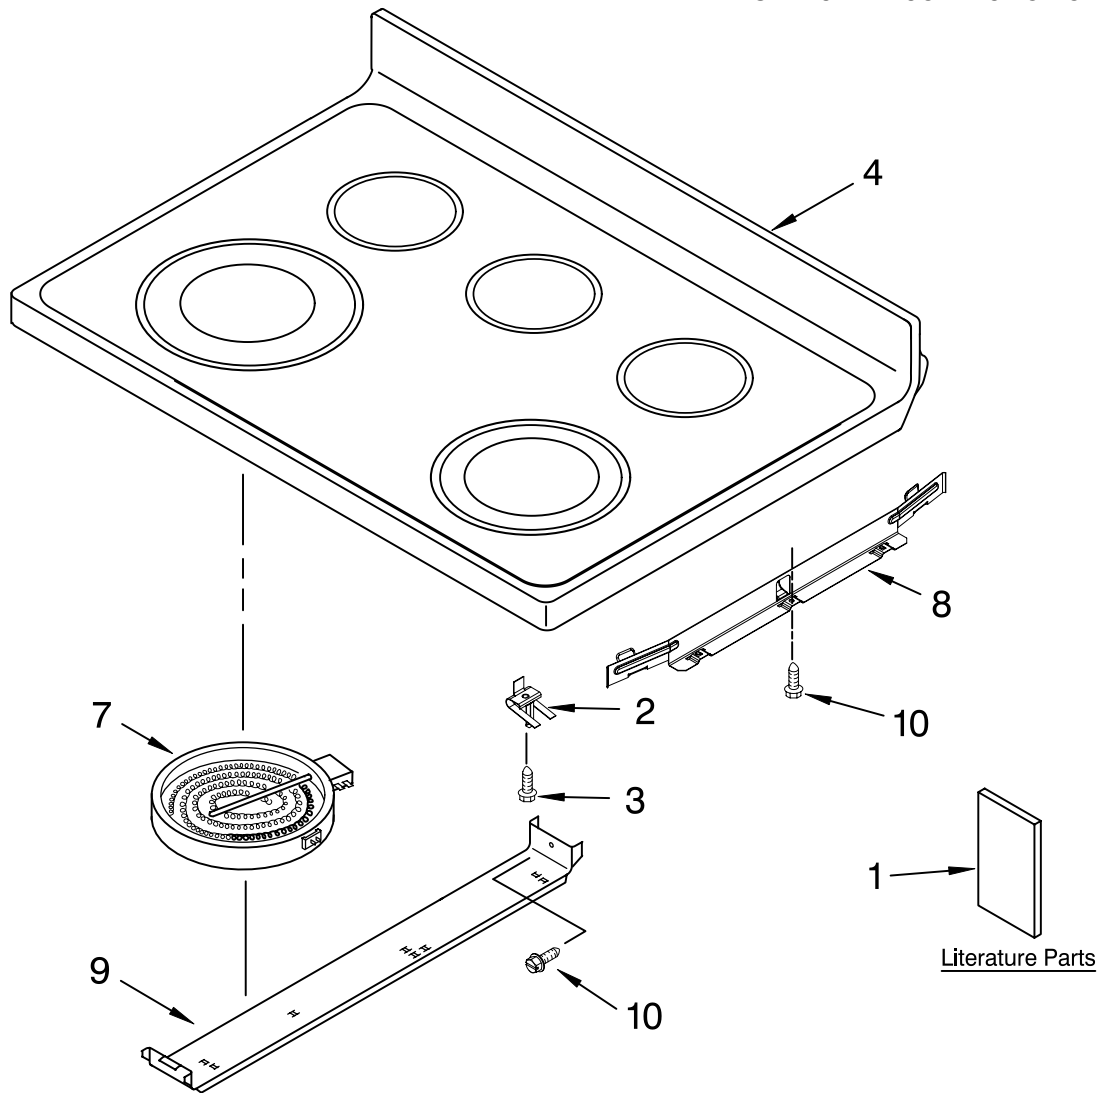

# COOKTOP PARTS

For Models: GR773LXSQ1, GR773LXSS1, GR773LXSB1  
(White) (Stainless Steel) (Black)

30" ELECTRIC CERAN  
FREESTANDING RANGE  
SELF CLEAN CONVECTION OVEN

Illus. No.	Part No.	DESCRIPTION
1		Literature Parts
	9763001	Owners Manual
	9762982	Tech Sheet
	9762996	Installation Instructions
		Template, Anti-Tip
	9757143	English/French
	9757142	English/Spanish
	9762761	Brochure, Tips Safe Cooking

Illus. No.	Part No.	DESCRIPTION
2	W10035930	Spring, Locator
3	3196170	Screw
4		Cooktop
	9763334	White
	9763336	Black
7		Element, Surface
	9759351	2400/1200 W - LF
	8523698	1200 W - LR
	8523698	1200 W - RR
	9759351	2400/1200 W - RF
	9762851	120 V - CR