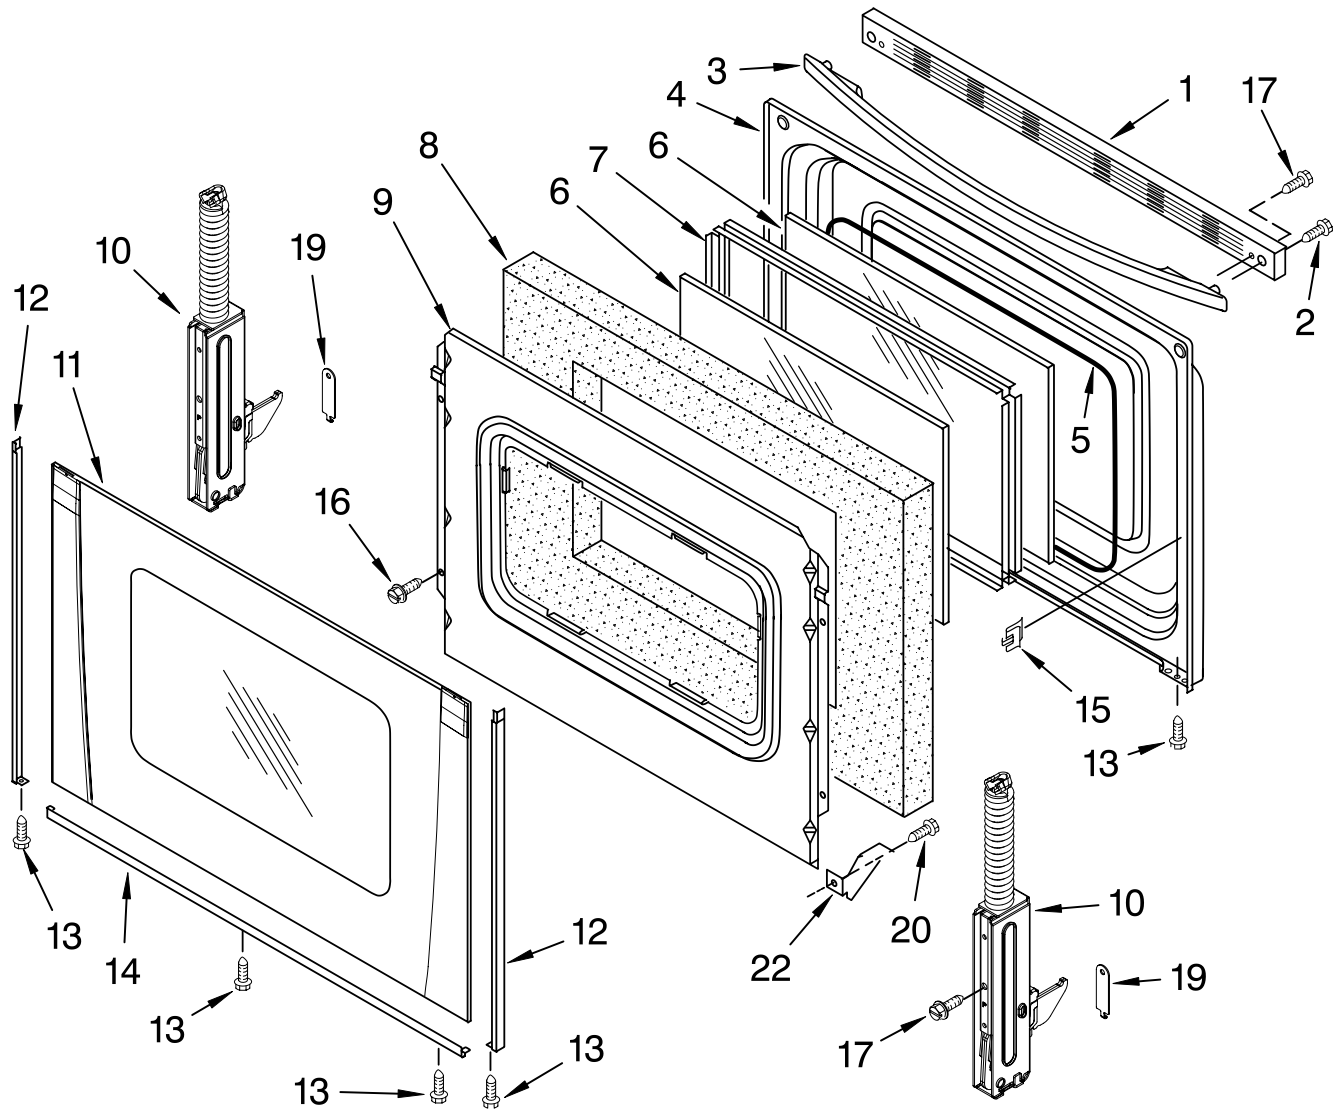

DOOR PARTS

For Models: GR773LXSQ1, GR773LXSS1, GR773LXSB1
(White) (Stainless Steel) (Black)

Illus. No.	Part No.	DESCRIPTION	
1	9761975	Trim, Top White	
	9761977	Stainless Model	
	9762391	Black	
2	3196164	Screw	
	3	9761978	Handle, Door White
		9761979	Black
4	9761981	Stainless Steel	
	9761344	Liner, Door	
	8522414	Seal, Window	
6	9758162	Glass, Inner (2)	
7	3186289	Frame, Glass	
8	8272618	Insulation, Door	

Illus. No.	Part No.	DESCRIPTION	
9	9761357	Retainer, Insul.	
10	9761496	Hinge, Door (2)	
	W10010660	White	
	W10010690	Stainless Steel	
11	W10010680	Black	
	12	8523166	White Left Hand
		8523172	White Right Hand
8523171		Black Left Hand	
13	8523165	Black Right Hand	
	9762249	Unvrsl Slvr LH	
	9762250	Unvrsl Slvr RH	

Illus. No.	Part No.	DESCRIPTION
13	3196160	Screw
	14	Trim, Lower
15	8523175	White
	8523177	Black
15	3196025	Clip, Glass (4)
16	W10031790	Screw
17	W10031780	Screw
19	9761517	Clip, Dr Mntg (2)
20	3196165	Screw
22	3196794	Bracket, Window(2)

FOR ORDERING INFORMATION REFER TO PARTS PRICE LIST