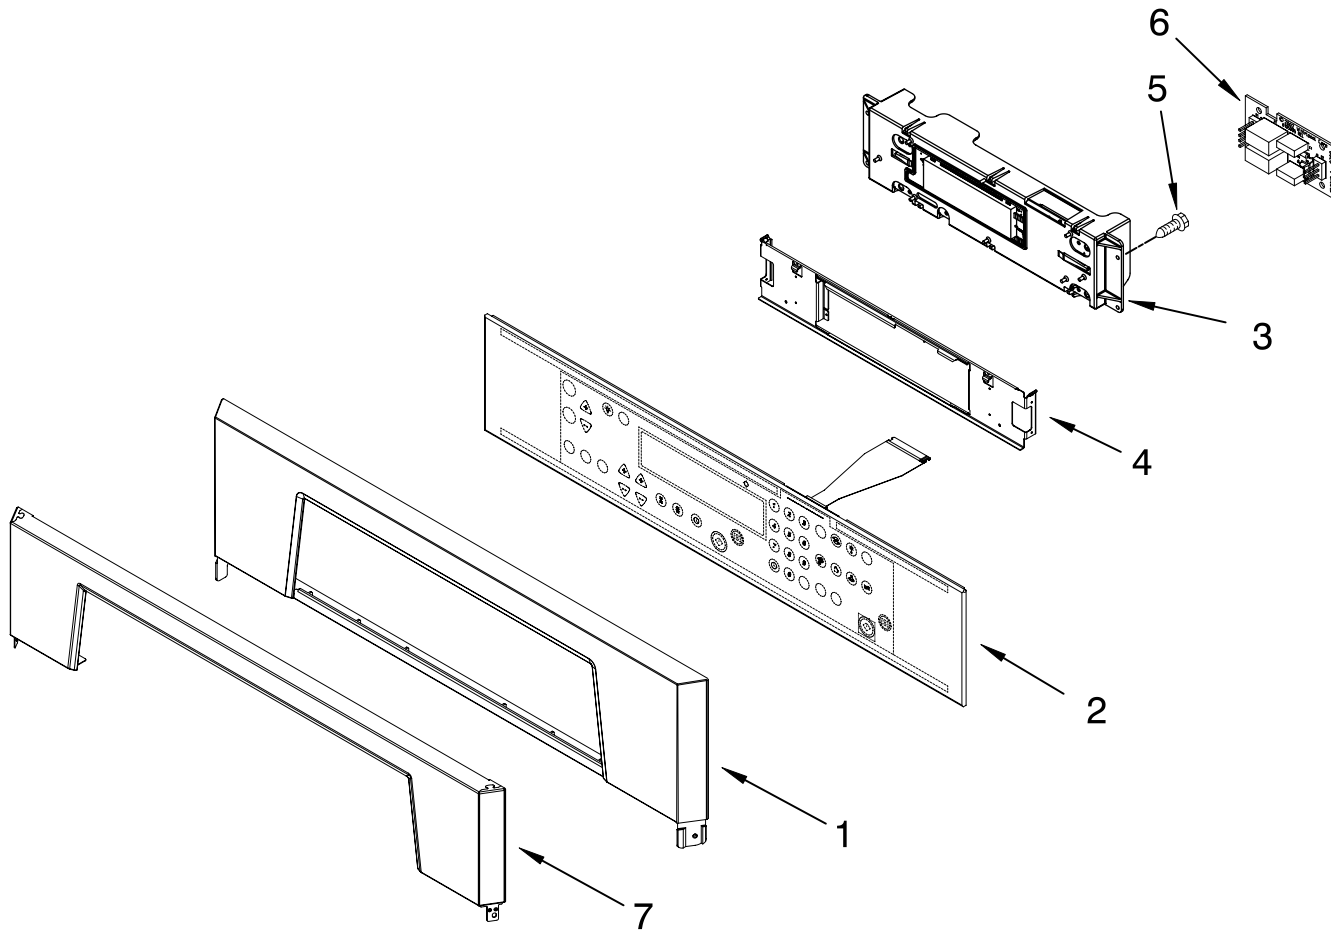

CONTROL PANEL PARTS

For Models:RBD275PRS01

(Stainless)

Illus. No.	Part No.	DESCRIPTION
1	8302844	Control Panel
2	8304275	Assembly, Switch
3	8303883	Assembly, Control
4	W10153087	Backer, Control Panel
5	4449745	Screw
6	8301848	Latch, Sister Board
7	W10144999	Trim, Cooktop

FOR ORDERING INFORMATION REFER TO PARTS PRICE LIST