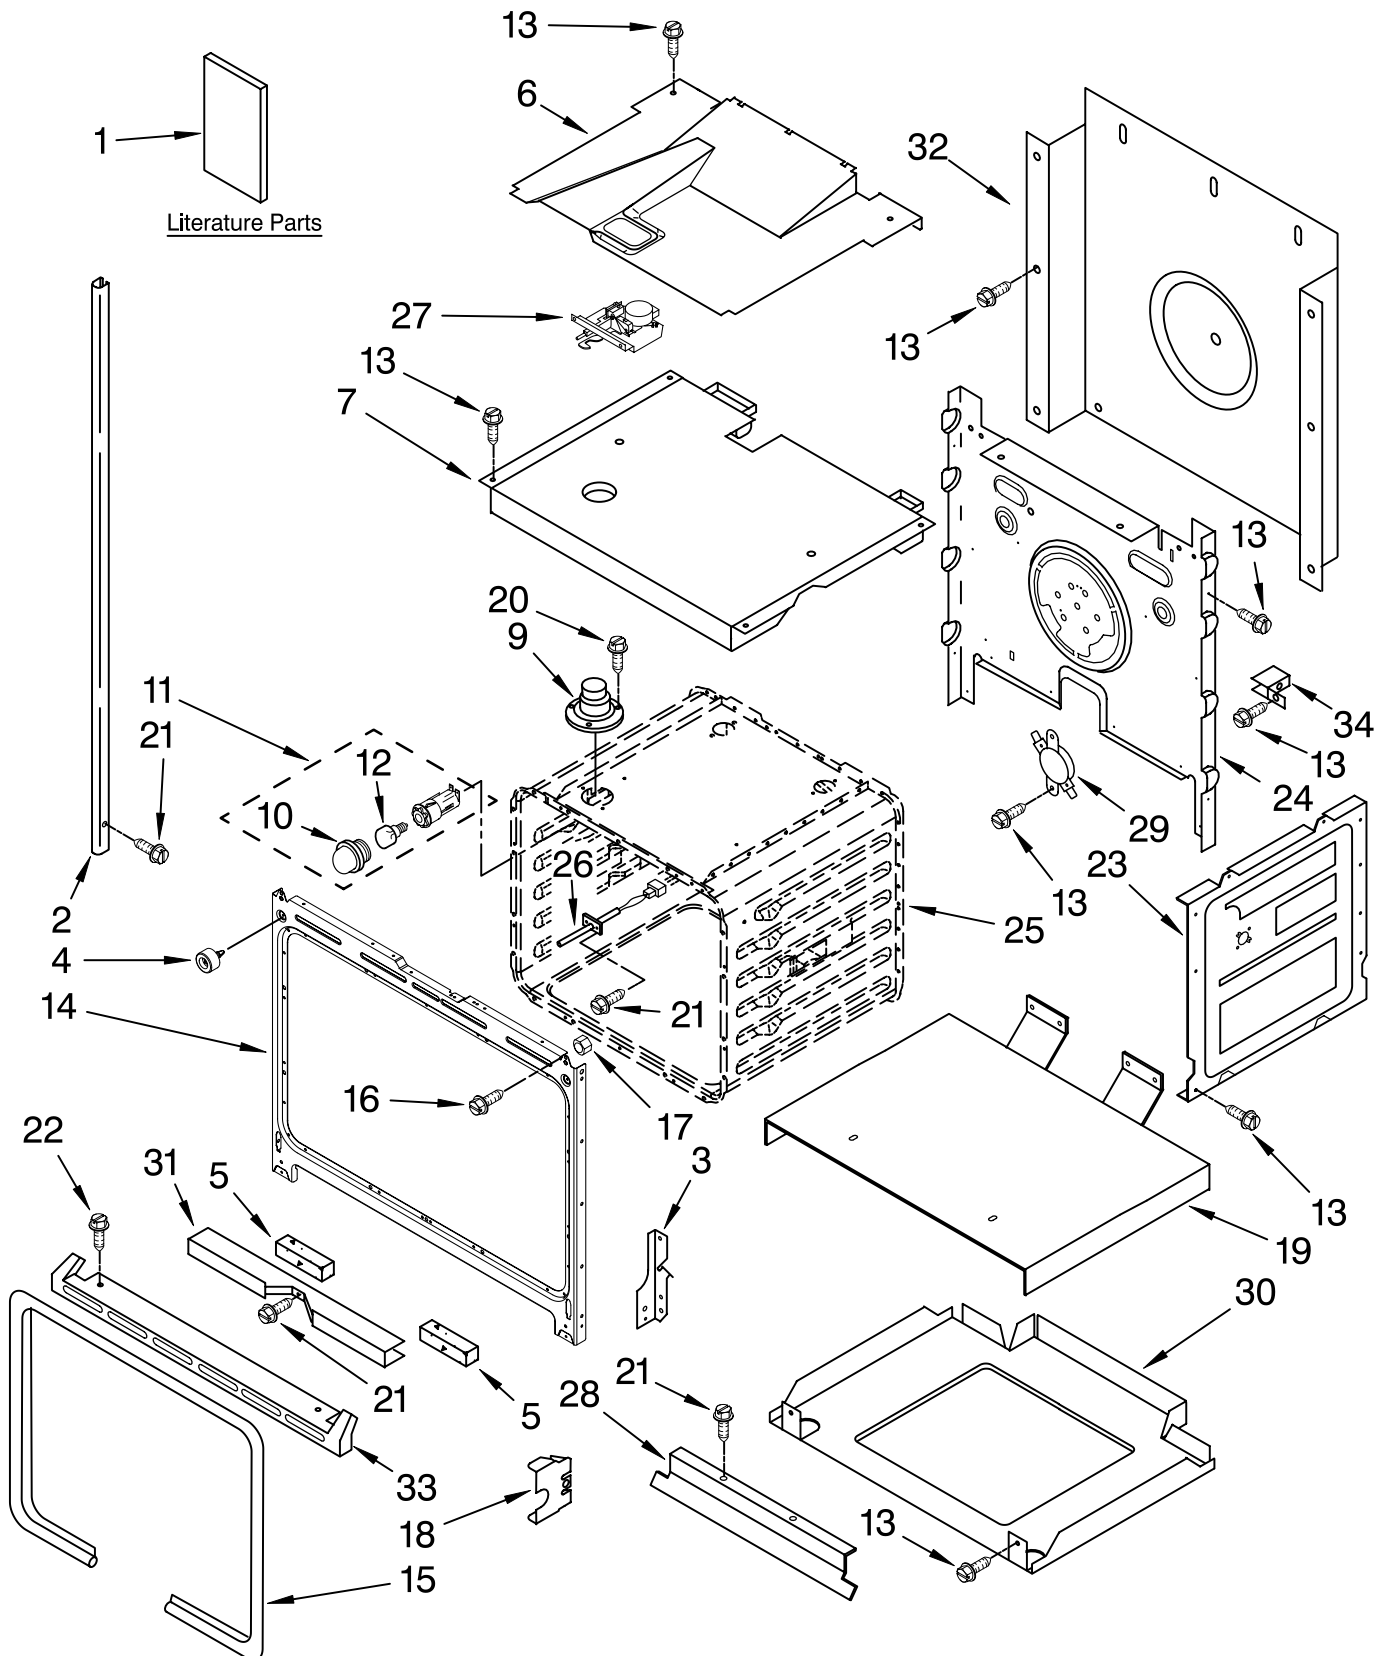

LOWER OVEN PARTS

For Models:RBD275PRS01

(Stainless)

27" BUILT-IN ELECTRIC
DOUBLE OVEN
CONVECTION-UPPER
SELF-CLEAN (GOLD LINE)

FOR ORDERING INFORMATION REFER TO PARTS PRICE LIST

LOWER OVEN PARTS

For Models:RBD275PRS01

(Stainless)

Illus. No.	Part No.	DESCRIPTION
1		Literature Parts
	8303648	Installation Instructions
	8303870	Owners Manual
	8302068	Tech Sheet (Oven)
		Safer Cooking Tips
	3191638	English
	9759133	French
2		Trim, Side
	W10145003	Right
	W10145002	Left
3		Hinge Receiver
	4455606	Right
	4455605	Left
4	W10105790	Bumper, Door
5	4452490	Spacer, Foam
6	8302348	Divider, Center
		Vent
7	4455864	Top, Chassis
9	4452158	Tube, Vent
10	W10067870	Lens, Light
11	W10009930	Assembly, Oven
		Light
12	4452166	Bulb, Light
13	4449809	Screw
14	W10130370	Frame, Front
15	4450492	Gasket, Door
16	4449040	Screw
17	4450118	Nut
18	4452152	Bracket, Mounting
19	4451477	Support, Insulation
20	3196176	Screw
21	4449154	Screw
22	3400832	Screw
23	4455641	Side, Chassis
24	4452233	Back, Chassis
25		Liner, Oven
		(Not serviceable)
26	4455636	Sensor
27	9760888	Latch, Motorized
28	9760676	Deflector, Vent
29	4451354	Thermostat
30	4455529	Base, Chassis
31	4448933	Retainer, Gasket
32	4451747	Cover, Back
33	W10145000	Trim, Bottom
		Vent
34	4449845	Support, Bracket