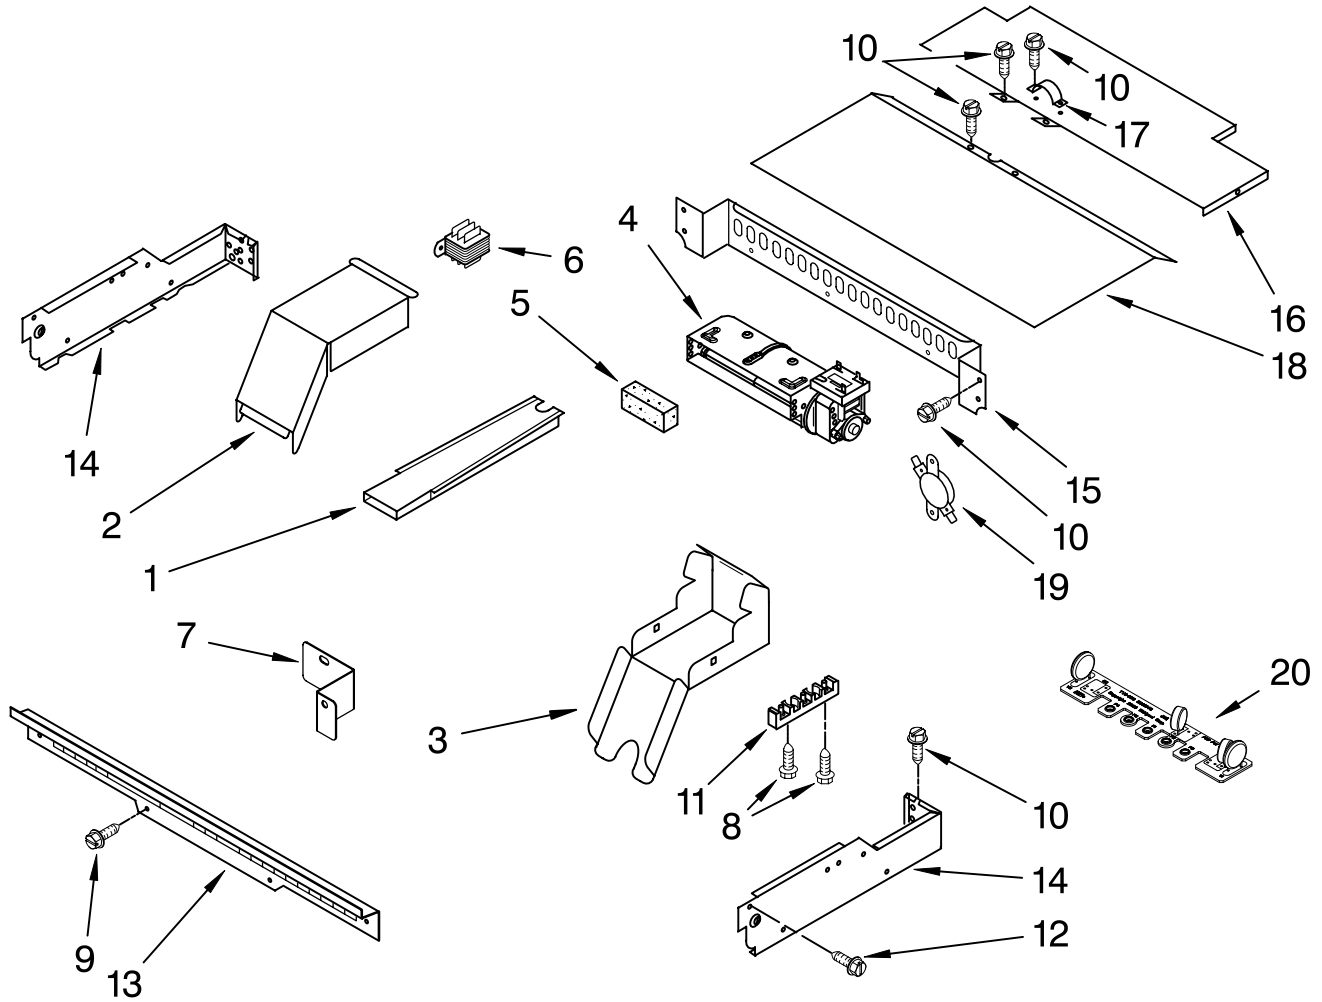

TOP VENTING PARTS

For Models:RBD275PRS01

(Stainless)

Illus. No.	Part No.	DESCRIPTION
1	4451759	Assembly, Vent
2	4455178	Elbow, Vent Top
3	4455177	Elbow, Vent Bottom
4		Blower
	W10016550	45MM Lower Oven
	4457289	65MM Upper Oven
	4455191	Bracket
5	4451758	Foam, Block

Illus. No.	Part No.	DESCRIPTION
6	8300642	Transformer, Control
7	8302390	Bracket, Support Air Stop
8	3400080	Screw
9	4450038	Screw
10	4449809	Screw
11	4449868	Block, Terminal
12	4449154	Screw

Illus. No.	Part No.	DESCRIPTION
13	8303498	Vent, Control Panel
14		Side, Control Top Right
	4451597	Left
	4451598	
15	9759135	Back, Control
16	4450550	Cover, Top Rear
17	4448664	Clamp
18	4452366	Cover, Top Front
19	9759243	Thermostat, Oven
20	8302143	Suppressor

FOR ORDERING INFORMATION REFER TO PARTS PRICE LIST