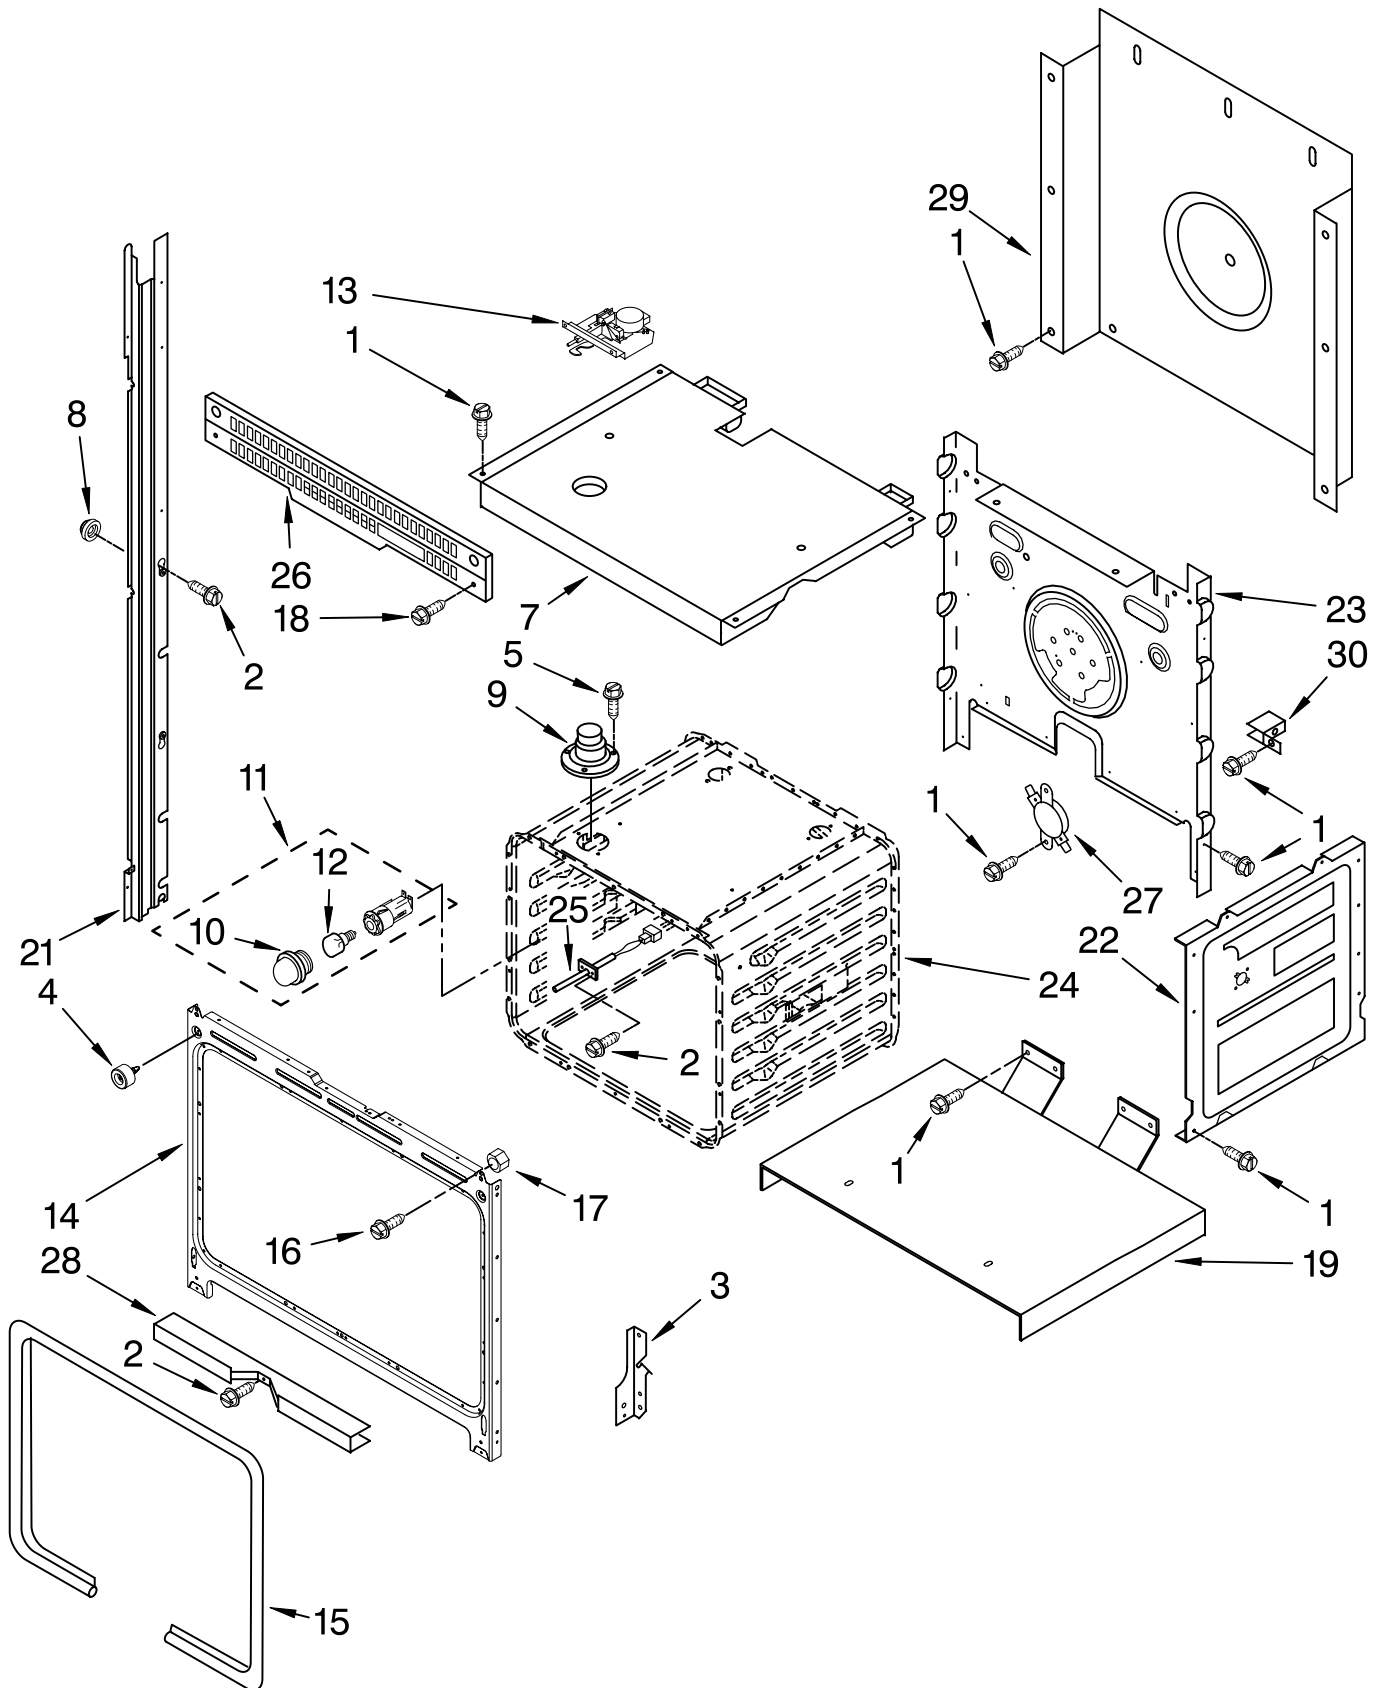

UPPER OVEN PARTS

For Models:RBD275PRS01

(Stainless)

FOR ORDERING INFORMATION REFER TO PARTS PRICE LIST

UPPER OVEN PARTS

For Models:RBD275PRS01

(Stainless)

Illus. No.	Part No.	DESCRIPTION
1	4449809	Screw
2	4449154	Screw
3		Hinge Receiver
	4455606	Right
	4455605	Left
4	W10105790	Bumper, Door
5	3196176	Screw
7	4455864	Top, Chassis
8	4448444	Grommet
9	4452158	Tube, Vent
10	W10067870	Lens, Light
11	W10009930	Assembly, Oven Light
12	4452166	Bulb, Light
13	9760888	Latch, Motorized
14	W10130370	Frame, Front
15	4455381	Gasket, Door
16	4449040	Screw
17	4450118	Nut
18	3400832	Screw
19	4451477	Support, Insulation
21		Rail, Side
	8302793	Right
	8302794	Left
22	4455641	Side, Chassis
23	4452233	Back, Chassis
24		Liner, Oven (Not serviceable)
25	4455636	Sensor
26	4452266	Vent, Center
27	9759243	Thermostat
28	4448933	Retainer, Gasket
29	4451747	Cover, Back
30	4449845	Support, Bracket

FOLLOWING PARTS NOT ILLUSTRATED

INSULATION

4449315 Insulation, Wrap
4450364 Insulation, Back

FOR ORDERING INFORMATION REFER TO PARTS PRICE LIST