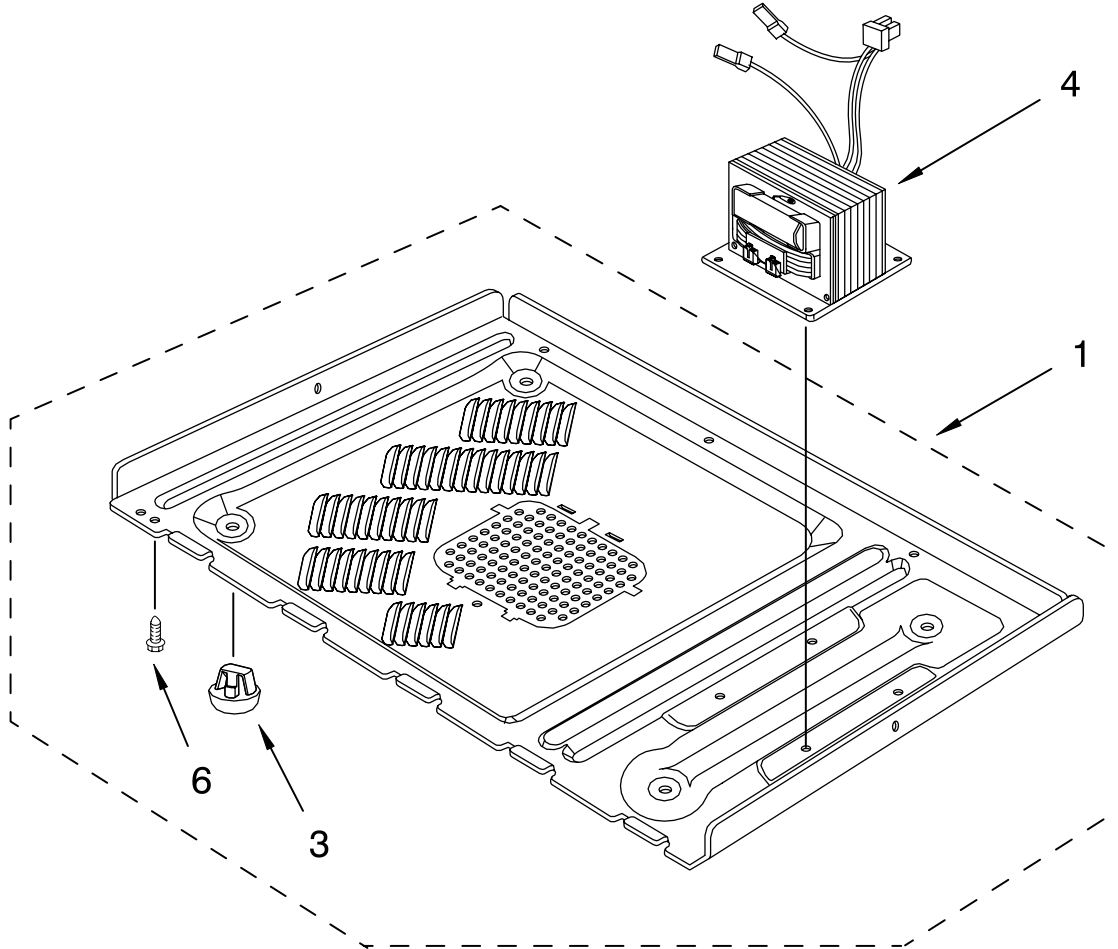

BASE PLATE PARTS

For Models: MT4155SPQ1, MT4155SPB1, MT4155SPT1, MT4155SPS1
(White) (Black) (Biscuit) (Stainless Steel)

Illus. No.	Part No.	DESCRIPTION
1	8205464	Base Plate
3	8184385	Leg
4	8205459	Transformer
6	4358489	Screw

Following Parts Not Illustrated

- Trim Kits
- MK1154XPB 24" Black
- MK1154XPQ 24" White
- MK1154XPT 24" Biscuit
- MK1154XPS 24" S. Steel
- MK1157XPB 27" Black
- MK1157XPQ 27" White
- MK1157XPT 27" Biscuit
- MK1157XPS 27" S. Steel
- MK1150XPB 30" Black
- MK1150XPQ 30" White
- MK1150XPT 30" Biscuit
- MK1150XPS 30" S. Steel

FOR ORDERING INFORMATION REFER TO PARTS PRICE LIST