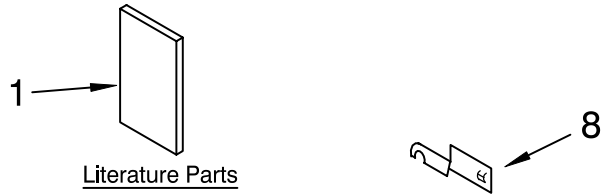

DOOR PARTS

MICROWAVE OVEN
1.5 CUBIC FOOT

For Models: MT4155SPQ1, MT4155SPB1, MT4155SPT1, MT4155SPS1
(White) (Black) (Biscuit) (Stainless Steel)

Illus. No.	Part No.	DESCRIPTION
1		Literature Parts
	8205085	Use & Care Guide
	8205087	Tech Sheet
	8204843	Installation Instructions
	8205086	Cook Guide Label
6	8184263	Latch
7	8171918	Spring, Latch
8	8184265	Cap
10		Door Assembly
	8205446	Black
	8205445	White
	8205447	Biscuit
	8205569	Stainless Steel