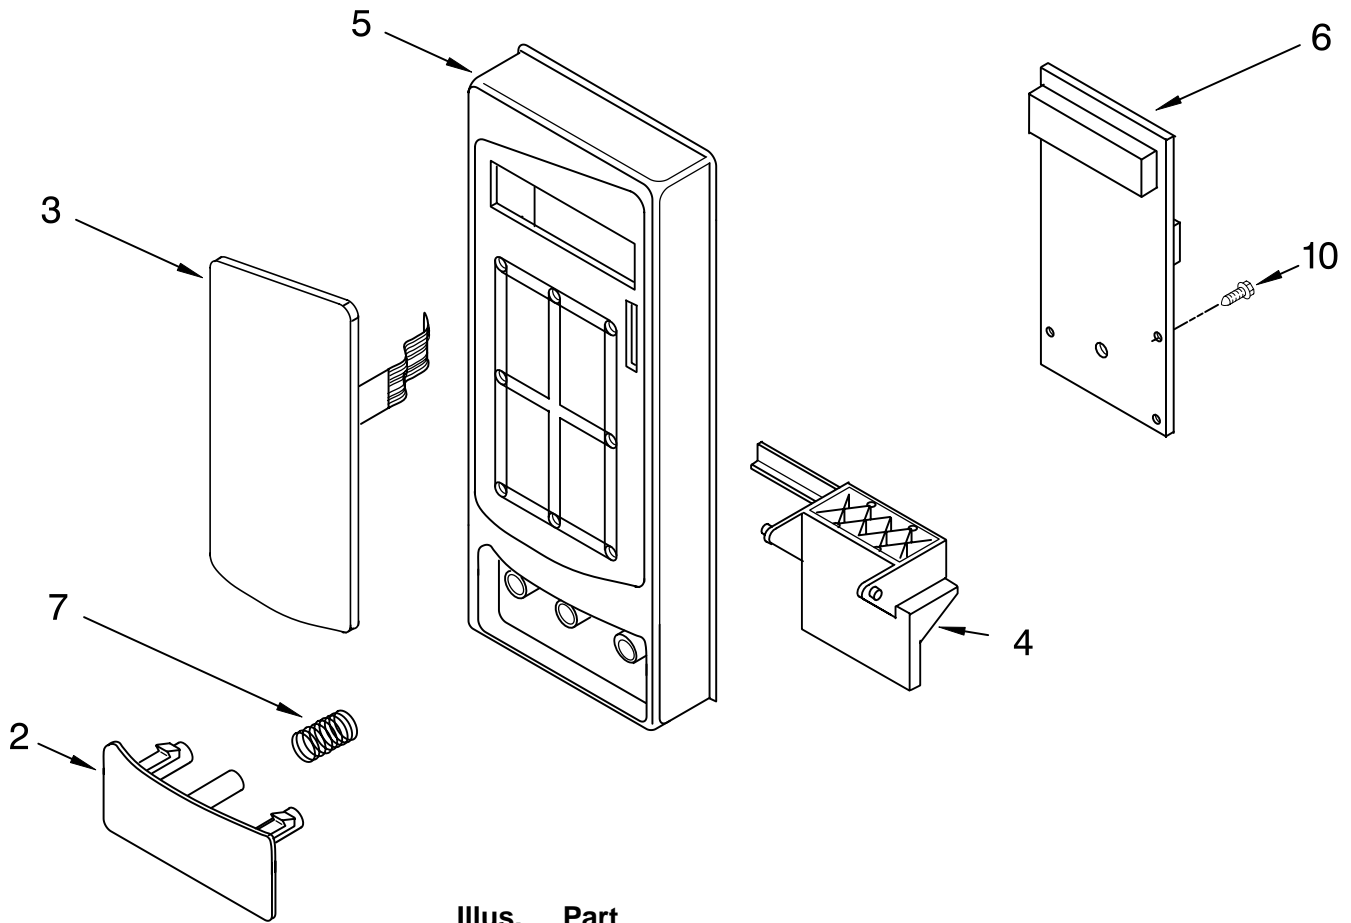

DOOR PARTS

MICROWAVE OVEN
1.5 CUBIC FOOT

For Models: MT4155SPQ1, MT4155SPB1, MT4155SPT1, MT4155SPS1
(White) (Black) (Biscuit) (Stainless Steel)

Illus. No.	Part No.	DESCRIPTION
1		Literature Parts
	8205085	Use & Care Guide
	8205087	Tech Sheet
	8204843	Installation Instructions
	8205086	Cook Guide Label
6	8184263	Latch
7	8171918	Spring, Latch
8	8184265	Cap
10		Door Assembly
	8205446	Black
	8205445	White
	8205447	Biscuit
	8205569	Stainless Steel

FOR ORDERING INFORMATION REFER TO PARTS PRICE LIST

CONTROL PANEL PARTS

For Models: MT4155SPQ1, MT4155SPB1, MT4155SPT1, MT4155SPS1
 (White) (Black) (Biscuit) (Stainless Steel)

Illus. No.	Part No.	DESCRIPTION
2	8184427	Button Black
	8184336	White
	8184441	Biscuit
	8205571	Stainless Steel
3	8205449	Switch, Membrane Black
	8205448	White
	8205450	Biscuit
4	8205451	Lever, Release
5	8184541	Control Panel Black
	8184533	White
	8184543	Biscuit
	8205570	Stainless Steel (Includes #3)
6	8205452	Microcomputer
7	8184272	Spring
10	4358381	Screw