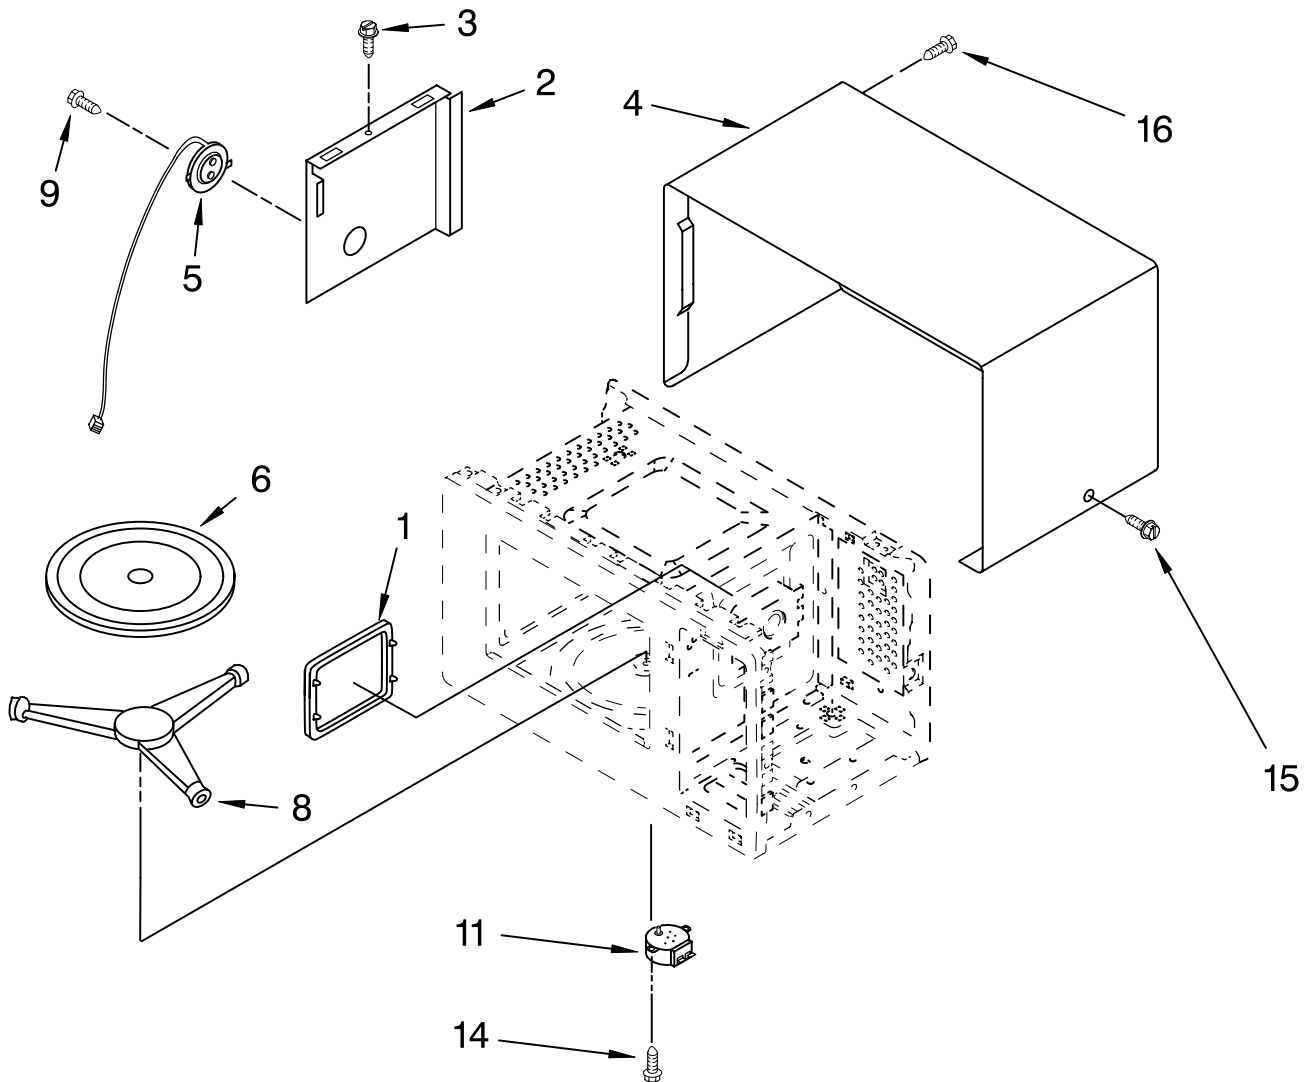

DOOR PARTS

MICROWAVE OVEN
1.5 CUBIC FOOT

For Models: MT4155SPQ1, MT4155SPB1, MT4155SPT1, MT4155SPS1
(White) (Black) (Biscuit) (Stainless Steel)

Illus. No.	Part No.	DESCRIPTION
1		Literature Parts
	8205085	Use & Care Guide
	8205087	Tech Sheet
	8204843	Installation Instructions
	8205086	Cook Guide Label
6	8184263	Latch
7	8171918	Spring, Latch
8	8184265	Cap
10		Door Assembly
	8205446	Black
	8205445	White
	8205447	Biscuit
	8205569	Stainless Steel

FOR ORDERING INFORMATION REFER TO PARTS PRICE LIST

CONTROL PANEL PARTS

For Models: MT4155SPQ1, MT4155SPB1, MT4155SPT1, MT4155SPS1
 (White) (Black) (Biscuit) (Stainless Steel)

Illus. No.	Part No.	DESCRIPTION
2	8184427	Button Black
	8184336	White
	8184441	Biscuit
	8205571	Stainless Steel
3	8205449	Switch, Membrane Black
	8205448	White
	8205450	Biscuit
4	8205451	Lever, Release
5	8184541	Control Panel Black
	8184533	White
	8184543	Biscuit
	8205570	Stainless Steel (Includes #3)
6	8205452	Microcomputer
7	8184272	Spring
10	4358381	Screw

FOR ORDERING INFORMATION REFER TO PARTS PRICE LIST

OVEN CAVITY PARTS

For Models: MT4155SPQ1, MT4155SPB1, MT4155SPT1, MT4155SPS1
(White) (Black) (Biscuit) (Stainless Steel)

Illus. No.	Part No.	DESCRIPTION
1	8184278	Canopy
2	8205457	Guide, Sensor
3	4358192	Screw
4		Outer Case
	8205454	Black
	8205453	White
	8205455	Biscuit
5	8183514	Sensor, Humidity
6	4359780	Tray, Glass
8	8205148	Turntable Support
9	4358376	Screw
11	8184283	Motor, Synchronous
14	4358188	Screw
15		Screw
	4358829	Black
	4358362	White
16	8171862	Screw