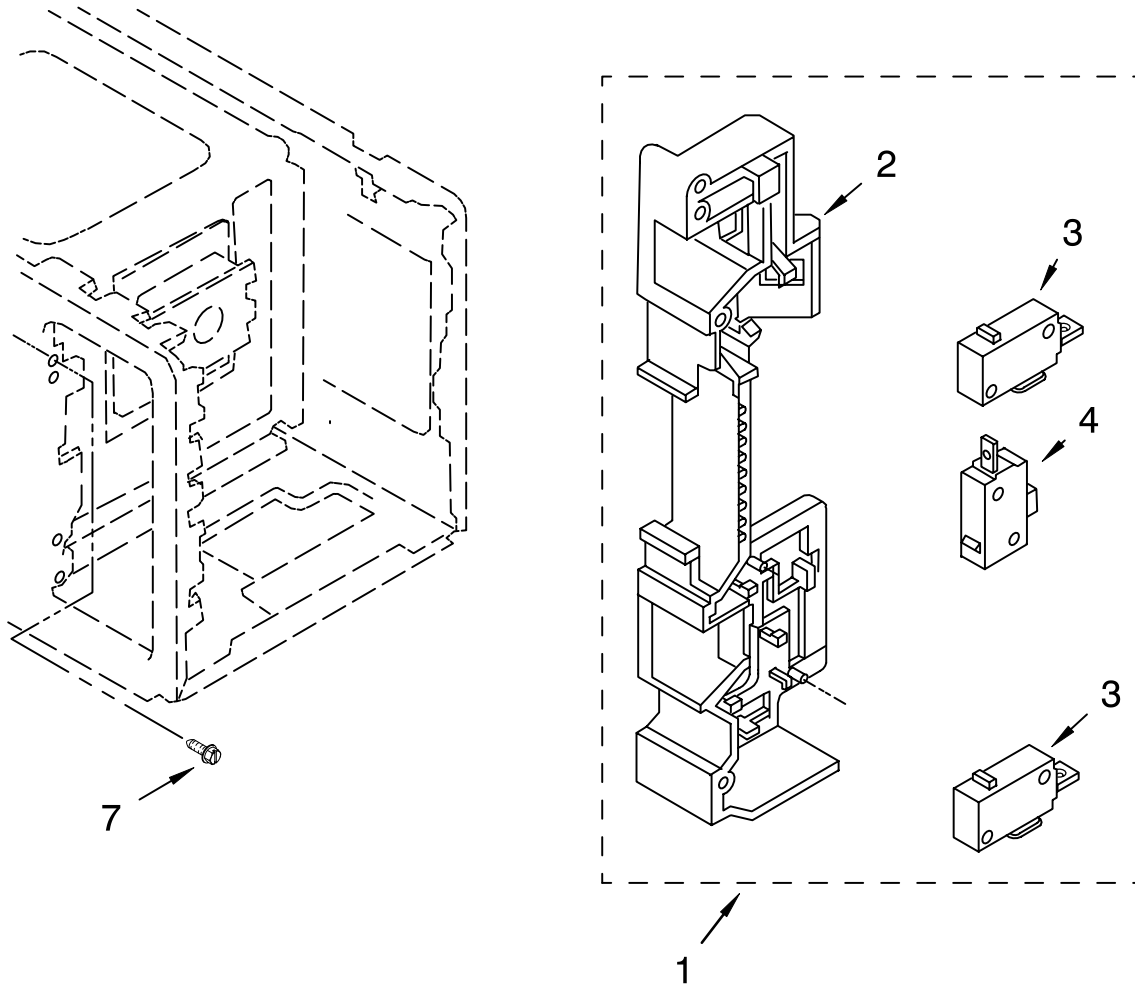

DOOR PARTS

MICROWAVE OVEN
1.5 CUBIC FOOT

For Models: MT4155SPQ1, MT4155SPB1, MT4155SPT1, MT4155SPS1
(White) (Black) (Biscuit) (Stainless Steel)

Illus. No.	Part No.	DESCRIPTION
1		Literature Parts
	8205085	Use & Care Guide
	8205087	Tech Sheet
	8204843	Installation Instructions
	8205086	Cook Guide Label
6	8184263	Latch
7	8171918	Spring, Latch
8	8184265	Cap
10		Door Assembly
	8205446	Black
	8205445	White
	8205447	Biscuit
	8205569	Stainless Steel

FOR ORDERING INFORMATION REFER TO PARTS PRICE LIST

CONTROL PANEL PARTS

For Models: MT4155SPQ1, MT4155SPB1, MT4155SPT1, MT4155SPS1
 (White) (Black) (Biscuit) (Stainless Steel)

Illus. No.	Part No.	DESCRIPTION
2	8184427	Button Black
	8184336	White
	8184441	Biscuit
	8205571	Stainless Steel
3	8205449	Switch, Membrane Black
	8205448	White
	8205450	Biscuit
4	8205451	Lever, Release
5	8184541	Control Panel Black
	8184533	White
	8184543	Biscuit
	8205570	Stainless Steel (Includes #3)
6	8205452	Microcomputer
7	8184272	Spring
10	4358381	Screw

FOR ORDERING INFORMATION REFER TO PARTS PRICE LIST

OVEN CAVITY PARTS

For Models: MT4155SPQ1, MT4155SPB1, MT4155SPT1, MT4155SPS1
(White) (Black) (Biscuit) (Stainless Steel)

Illus. No.	Part No.	DESCRIPTION
1	8184278	Canopy
2	8205457	Guide, Sensor
3	4358192	Screw
4		Outer Case
	8205454	Black
	8205453	White
	8205455	Biscuit
5	8183514	Sensor, Humidity
6	4359780	Tray, Glass
8	8205148	Turntable Support
9	4358376	Screw
11	8184283	Motor, Synchronous
14	4358188	Screw
15		Screw
	4358829	Black
	4358362	White
16	8171862	Screw

FOR ORDERING INFORMATION REFER TO PARTS PRICE LIST

LATCH BOARD PARTS

For Models: MT4155SPQ1, MT4155SPB1, MT4155SPT1, MT4155SPS1
 (White) (Black) (Biscuit) (Stainless Steel)

Illus. No.	Part No.	DESCRIPTION
1		Latch Board Assembly (Non-Serviceable)
2	8185271	Latch Board
3	8183561	Switch Micro Primary/Secondary
4	8183562	Switch, Micro Monitor
7	4358271	Screw