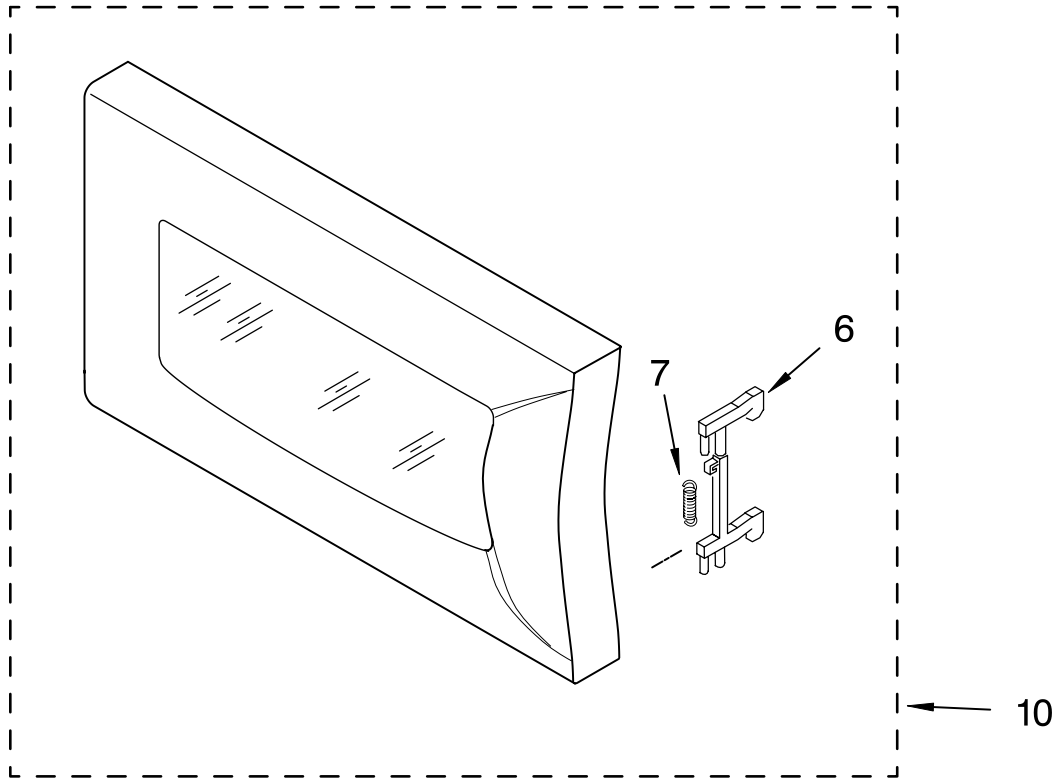

DOOR PARTS

MICROWAVE OVEN
1.5 CUBIC FOOT

For Models: MT4155SPQ1, MT4155SPB1, MT4155SPT1, MT4155SPS1
(White) (Black) (Biscuit) (Stainless Steel)

Illus. No.	Part No.	DESCRIPTION
1		Literature Parts
	8205085	Use & Care Guide
	8205087	Tech Sheet
	8204843	Installation Instructions
	8205086	Cook Guide Label
6	8184263	Latch
7	8171918	Spring, Latch
8	8184265	Cap
10		Door Assembly
	8205446	Black
	8205445	White
	8205447	Biscuit
	8205569	Stainless Steel

FOR ORDERING INFORMATION REFER TO PARTS PRICE LIST

CONTROL PANEL PARTS

For Models: MT4155SPQ1, MT4155SPB1, MT4155SPT1, MT4155SPS1
 (White) (Black) (Biscuit) (Stainless Steel)

Illus. No.	Part No.	DESCRIPTION
2	8184427	Button Black
	8184336	White
	8184441	Biscuit
	8205571	Stainless Steel
3	8205449	Switch, Membrane Black
	8205448	White
	8205450	Biscuit
4	8205451	Lever, Release
5	8184541	Control Panel Black
	8184533	White
	8184543	Biscuit
	8205570	Stainless Steel (Includes #3)
6	8205452	Microcomputer
7	8184272	Spring
10	4358381	Screw