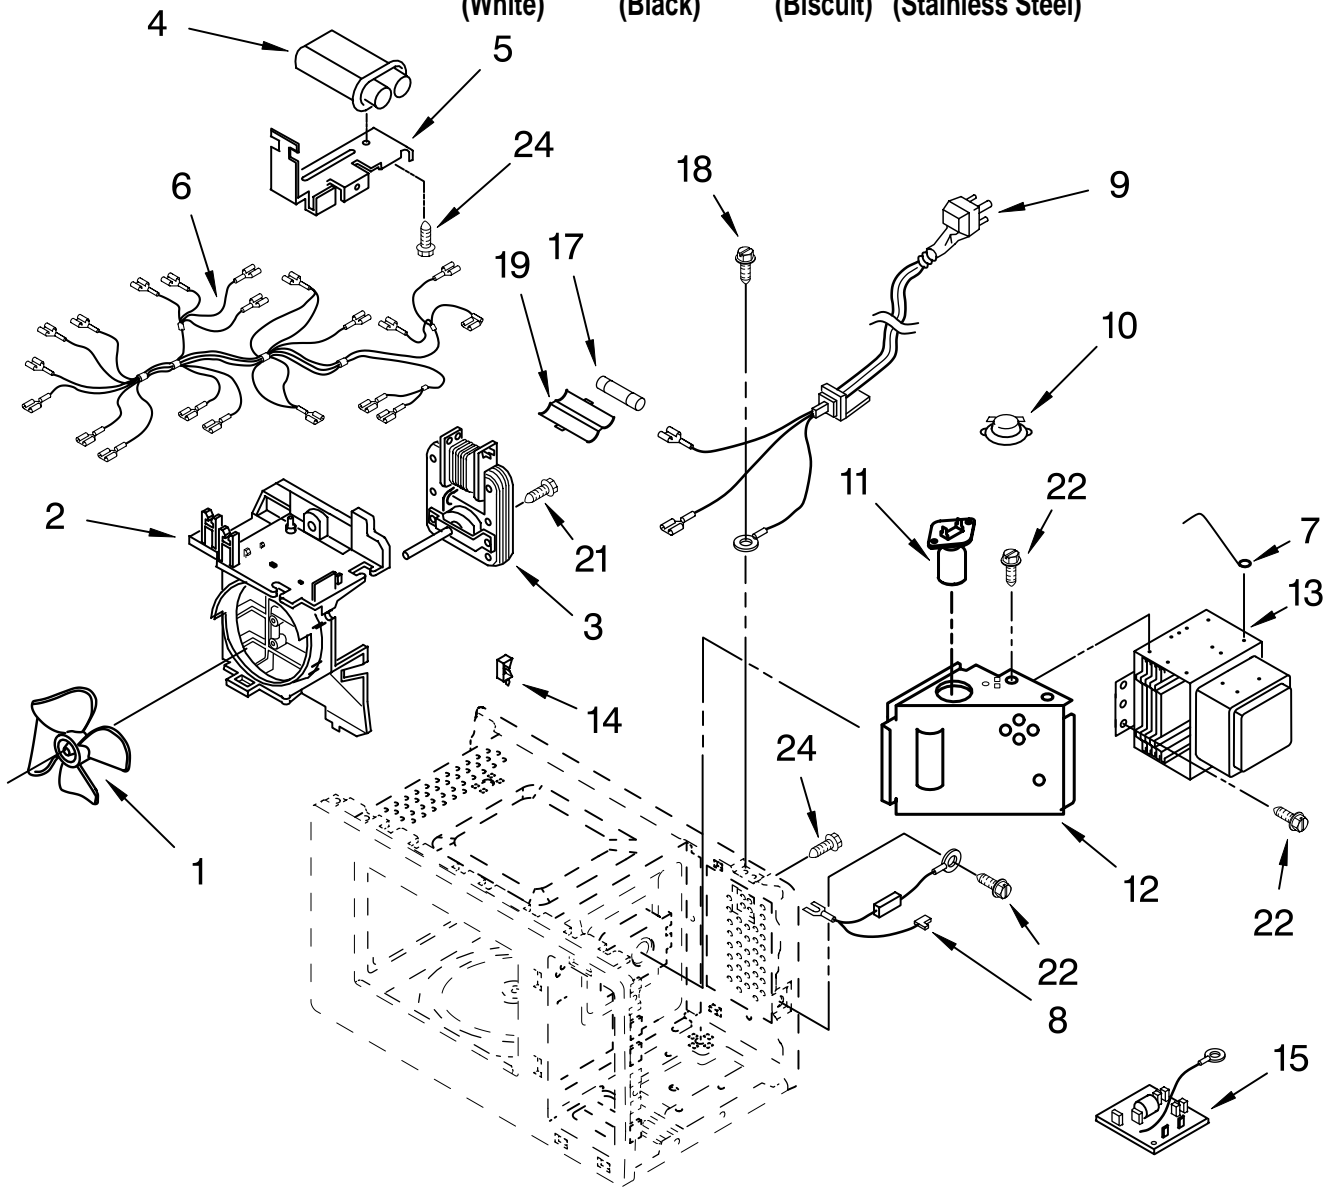

FOR ORDERING INFORMATION REFER TO PARTS PRICE LIST

OVEN CAVITY PARTS

For Models: MT4155SPQ1, MT4155SPB1, MT4155SPT1, MT4155SPS1
(White) (Black) (Biscuit) (Stainless Steel)

Illus. No.	Part No.	DESCRIPTION
1	8184278	Canopy
2	8205457	Guide, Sensor
3	4358192	Screw
4		Outer Case
	8205454	Black
	8205453	White
	8205455	Biscuit
5	8183514	Sensor, Humidity
6	4359780	Tray, Glass
8	8205148	Turntable Support
9	4358376	Screw
11	8184283	Motor, Synchronous
14	4358188	Screw
15		Screw
	4358829	Black
	4358362	White
16	8171862	Screw

FOR ORDERING INFORMATION REFER TO PARTS PRICE LIST

LATCH BOARD PARTS

For Models: MT4155SPQ1, MT4155SPB1, MT4155SPT1, MT4155SPS1
 (White) (Black) (Biscuit) (Stainless Steel)

Illus. No.	Part No.	DESCRIPTION
1		Latch Board Assembly (Non-Serviceable)
2	8185271	Latch Board
3	8183561	Switch Micro Primary/Secondary
4	8183562	Switch, Micro Monitor
7	4358271	Screw

FOR ORDERING INFORMATION REFER TO PARTS PRICE LIST

OVEN INTERIOR PARTS

For Models: MT4155SPQ1, MT4155SPB1, MT4155SPT1, MT4155SPS1
(White) (Black) (Biscuit) (Stainless Steel)

Illus. No.	Part No.	DESCRIPTION
1	8205458	Blade, Fan
2	8205456	Guide, Suction
3	8205462	Motor, Fan
4	8185272	H.V. Capacitor
5	8184288	H.V.C Bracket
6	8206282	Leadwire Assembly
7	8184290	Bracket, Support
8	8184295	H.V. Diode Cable

Illus. No.	Part No.	DESCRIPTION
9	8206281	Power Cord
10	4359164	Thermostat
11	8171810	Lamp, Baseless
12	8204900	Duct, Air
13	8205460	Magnetron
14	4359794	Holder

Illus. No.	Part No.	DESCRIPTION
15	8206270	Filter, Noise
17	8183507	Fuse
18	8204902	Screw, Ground
19	4358659	Cap
21	4358190	Screw
22	4358489	Screw
24	4358381	Screw