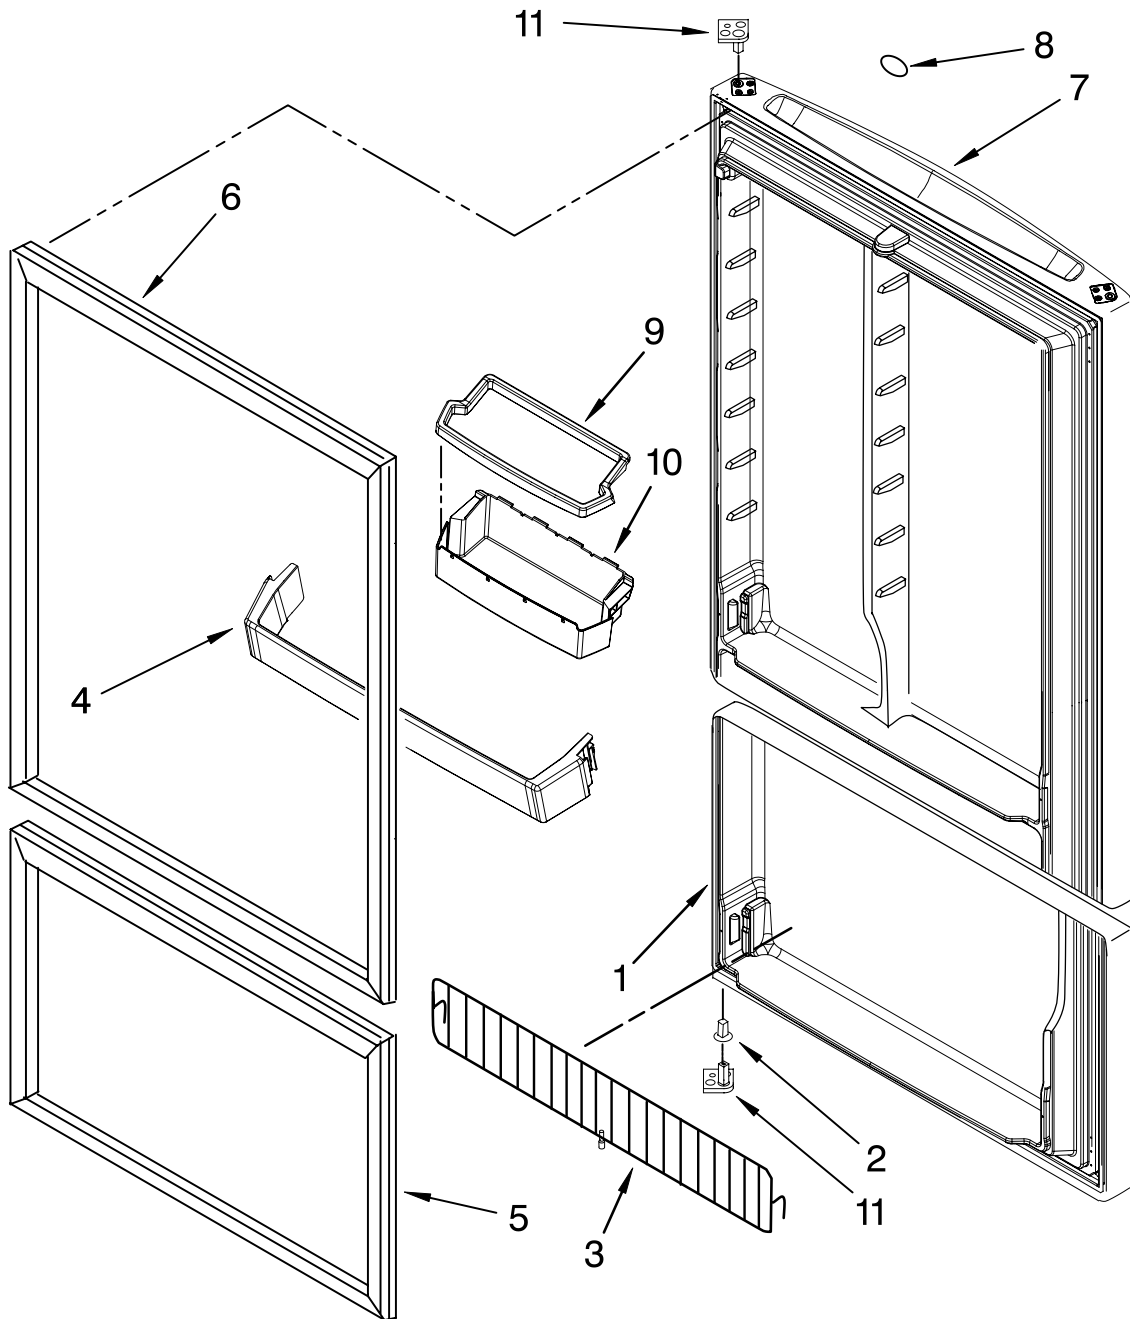

DOOR PARTS

For Model: EV209NBTQ00
(White)

Illus. No.	Part No.	DESCRIPTION	Illus. No.	Part No.	DESCRIPTION	Illus. No.	Part No.	DESCRIPTION
1	W10164616	Door Assembly (Includes Interior Door Liner)	4	8210404	Rail, Door (1)	8	2255121	Nameplate
2	W10207408	Bushing, Hinge	5	W10164618	Gasket, Lower Door	9	W10164622	Cover, Door Bin (4)
3	W10164620	Rail, Door (Wire)	6	W10164617	Gasket, Door (Upper)	10	W10164621	Bin, Door (4)
			7	W10164614	Door Assy. (Top) (Includes Interior Door Liner)	11	8210400	Stop, Door (2)

FOR ORDERING INFORMATION REFER TO PARTS PRICE LIST