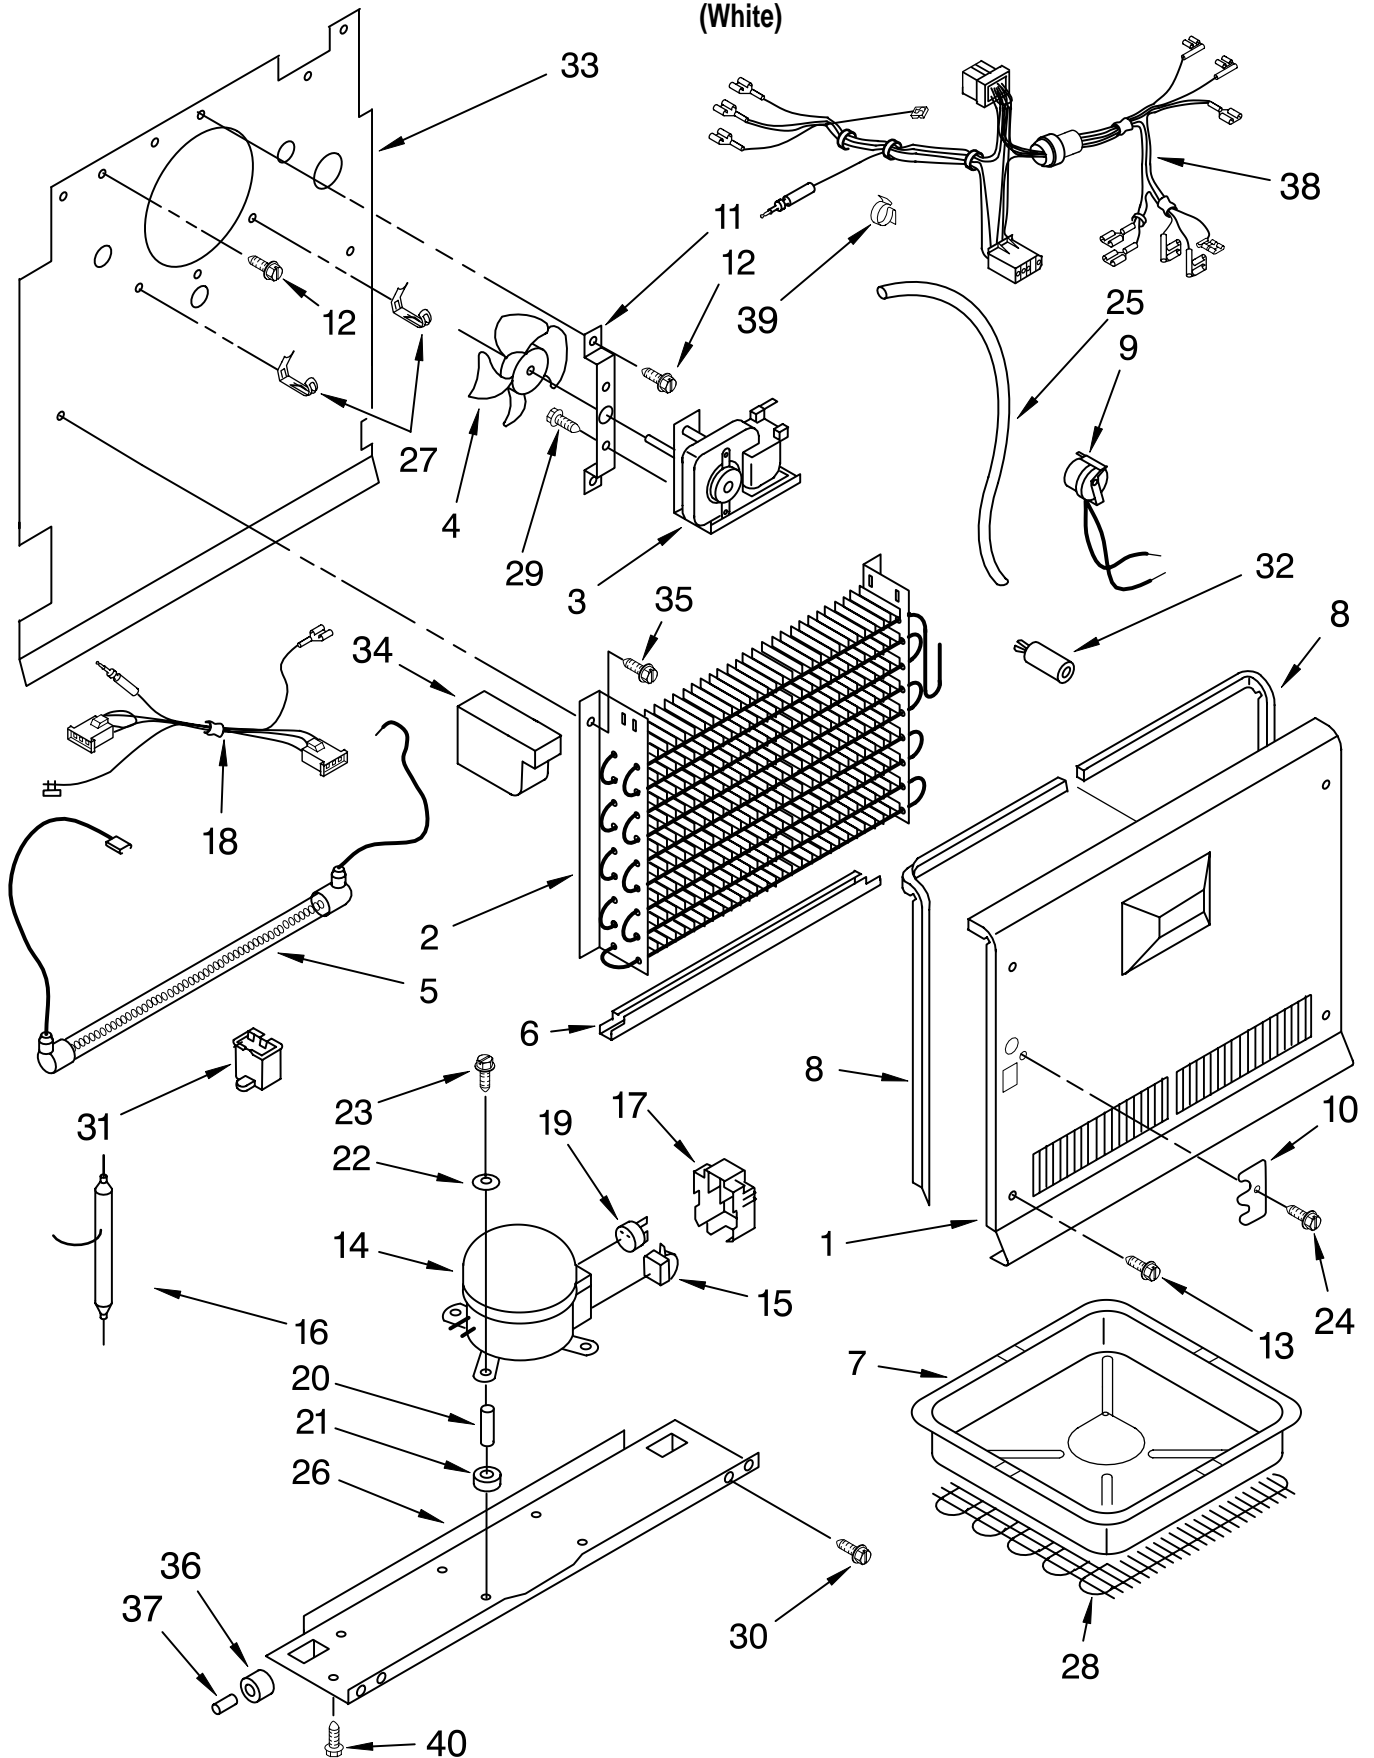

UNIT PARTS

For Model: EV209NBTQ00
(White)

FOR ORDERING INFORMATION REFER TO PARTS PRICE LIST

UNIT PARTS

For Model: EV209NBTQ00
(White)

Illus. No.	Part No.	DESCRIPTION
1	W10164539	Cover, Evaporator
2	4357244	Evaporator
3	4390914	Motor, Fan
4	4390912	Blade, Fan
5	W10164625	Heater, Defrost
6	W10164624	Shield, Heater
7	W10164623	Pan, Drain
8		Gasket, Cover Evaporator
	4390663	Right
	4390664	Left
9	8210253	Bi-Metal Defrost
10	W10164568	Cap, Icemaker Water Tube
11	4357129	Bracket, Motor
12	4356943	Screw, Motor
13	4357110	Screw
14	4356775	Compressor (Includes Items 15,16,17,19 & 21)
15	4356738	Relay
16	4357299	Drier
17	4356777	Cover
18	W10164626	Harness, Fan
19	4356776	Overload
20	4356846	Sleeve
21	4356335	Compressor, Grommet
22	4356847	Washer
23	8210220	Bolt, Compressor
24	4390510	Screw
25	4357263	Exchanger, Heat
26	8210279	Pan, Compressor
27	4356952	Clip, Thermostat
28	8210248	Condenser
29	4356970	Screw
30	4357277	Screw
31	8210224	Capacitor
32	4357020	Grommet
33	4357123	Plate, Evaporator Mount
34	8210261	Block, Foam
35	4357110	Screw
36	4390754	Roller, Rear
37	4390755	Axle
38	W10164629	Harness, Unit
39	W10164630	Clip, Harness
40	W10164633	Screw

REFRIGERANT CHARGE

6.2 oz.
(R-134A)

FOR ORDERING INFORMATION REFER TO PARTS PRICE LIST