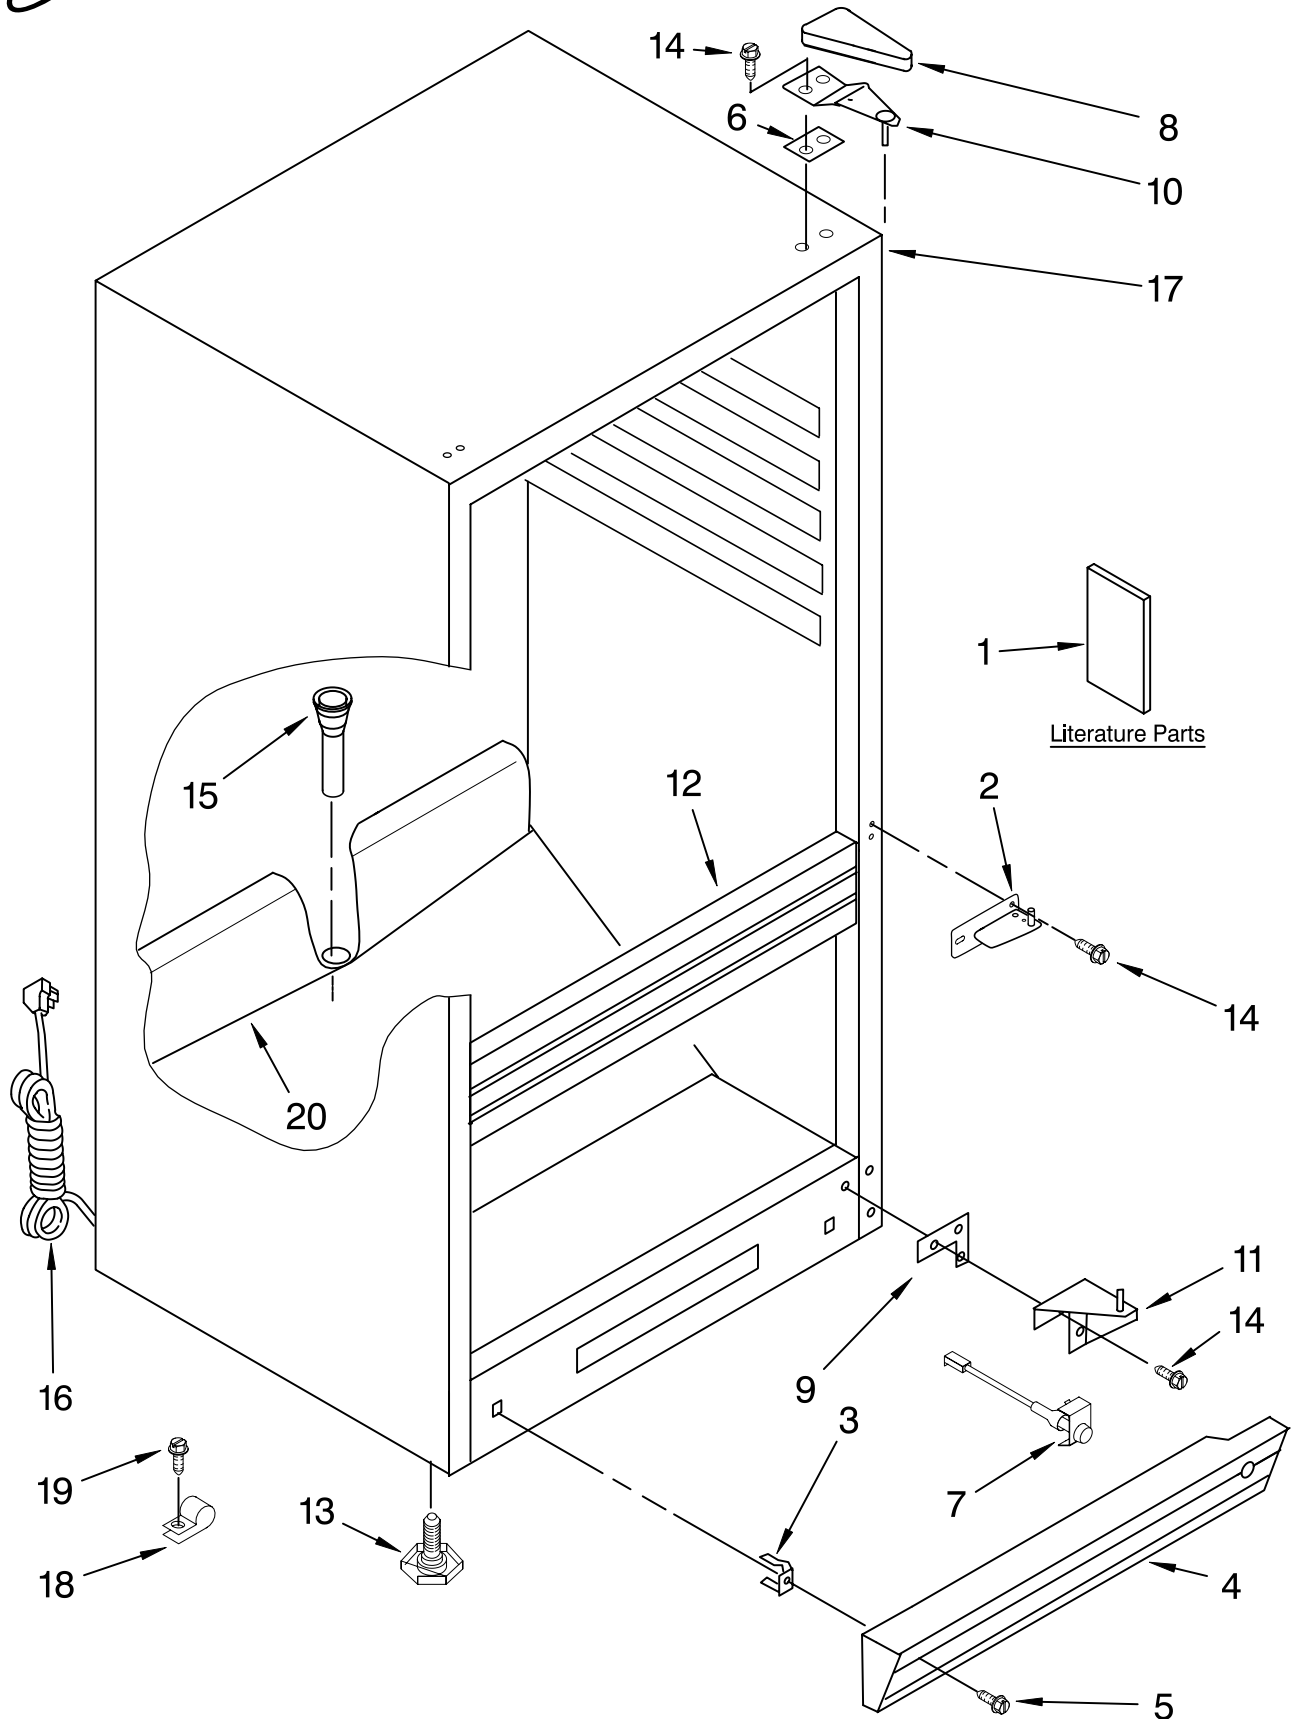

# CABINET PARTS

For Model: EV209NBTQ00  
(White)

VERTICAL FREEZER

FOR ORDERING INFORMATION REFER TO PARTS PRICE LIST

# CABINET PARTS

For Model: EV209NBTQ00

(White)

<b>Illus.</b>	<b>Part</b>	
<b>No.</b>	<b>No.</b>	<b>DESCRIPTION</b>
1		Literature Parts
	W10164586	Owners Manual
	W10164585	Energy Label/Tag
	W10183363	Instructions, Field Installable Ice Maker
2	W10164537	Hinge, Center
3	4356803	Clip, Grille
4	8210310	Grille
5	4390511	Screw
6	4390489	Shim, Top
7	4390905	Power Light Assembly
8	4357279	Cover, Hinge
9	4390489	Shim, Bottom
10	8210222	Hinge, Top
11	8210235	Hinge, Bottom
12	W10189183	Rail, Mullion
13	W10177675	Leg, Leveler(2)
14	4356830	Screw
15	W10164544	Grommet, Drain
16	W10164631	Cord, Power
17		Cabinet (Not A Serviceable Part)
18	4357159	Clamp, Tube
19	4357243	Screw
20	W10164550	Shield, Drain Trough

# LINER PARTS

For Model: EV209NBTQ00  
(White)

<b>Illus. No.</b>	<b>Part No.</b>	<b>DESCRIPTION</b>
1		Liner (Not A Serviceable Part)
2	8210348	Knob, Control
3	W10164510	Harness, Wire (Control Box)
4	8210344	Thermostat
5	4390511	Screw
6	8210246	Tubing, Thermostat
7	W10164543	Basket, Large
8	W10164512	Alarm, Door Ajar
9	W10164530	Switch, Alarm
10	W10164560	Baffle, Short (2)
11	4357124	Defrost Timer
12	W10164501	Switch, Light
13	8210349	Lens, Light
14	4390465	Bulb, Light
15	8210350	Socket, Light
16	8210351	Shield, Light
17	W10164503	Box, Control
18	W10164533	Shelf, Wire (3)
19	W10164558	Baffle, Long (1)
20	W10164621	Bin, Ice
21	W10164622	Cover, Ice Bin
22	W10164565	Basket (Non-I/M Unit)
23	W10164583	Basket, Divider (Non-Icemaker)
24	W10164566	Cover (I/M Units)
25	W10164584	Support, Basket
26	W10164570	Slide, Basket
27	4356491	Screw
28	W10183189	Divider, Basket
29	W10164580	Arm, Shut-Off (I/M Model)
30	W10164581	Tube, Fill (I/M Model)
31	W10164582	Gasket, Fill Tube
32	W10164564	Shelf, Half (I/M Units)