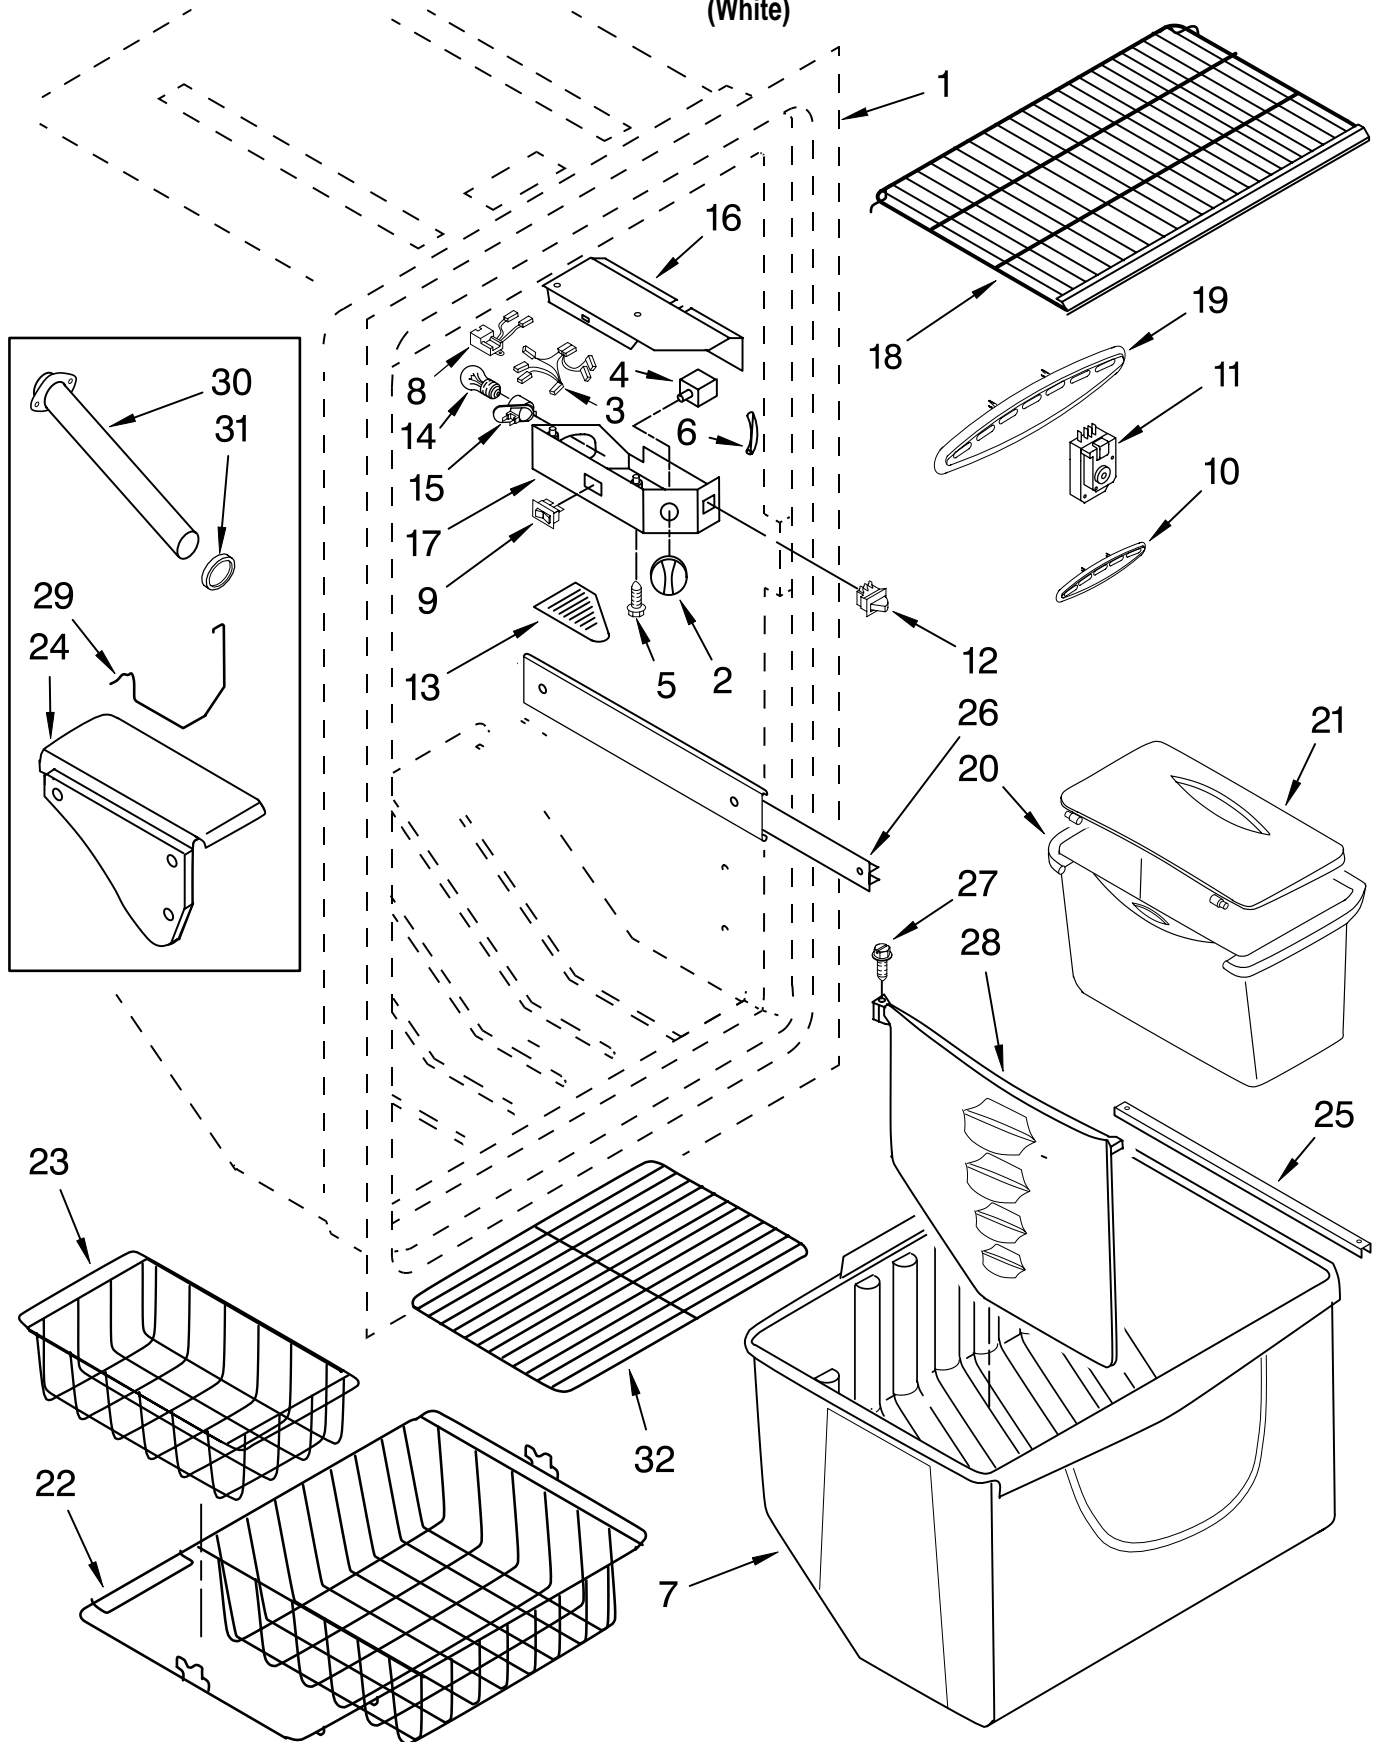

# CABINET PARTS

For Model: EV209NBTQ00  
(White)

VERTICAL FREEZER

FOR ORDERING INFORMATION REFER TO PARTS PRICE LIST

# CABINET PARTS

For Model: EV209NBTQ00

(White)

<b>Illus.</b>	<b>Part</b>	
<b>No.</b>	<b>No.</b>	<b>DESCRIPTION</b>
1		Literature Parts
	W10164586	Owners Manual
	W10164585	Energy Label/Tag
	W10183363	Instructions, Field Installable Ice Maker
2	W10164537	Hinge, Center
3	4356803	Clip, Grille
4	8210310	Grille
5	4390511	Screw
6	4390489	Shim, Top
7	4390905	Power Light Assembly
8	4357279	Cover, Hinge
9	4390489	Shim, Bottom
10	8210222	Hinge, Top
11	8210235	Hinge, Bottom
12	W10189183	Rail, Mullion
13	W10177675	Leg, Leveler(2)
14	4356830	Screw
15	W10164544	Grommet, Drain
16	W10164631	Cord, Power
17		Cabinet (Not A Serviceable Part)
18	4357159	Clamp, Tube
19	4357243	Screw
20	W10164550	Shield, Drain Trough

# LINER PARTS

For Model: EV209NBTQ00  
(White)

FOR ORDERING INFORMATION REFER TO PARTS PRICE LIST

# LINER PARTS

For Model: EV209NBTQ00  
(White)

<b>Illus. No.</b>	<b>Part No.</b>	<b>DESCRIPTION</b>
1		Liner (Not A Serviceable Part)
2	8210348	Knob, Control
3	W10164510	Harness, Wire (Control Box)
4	8210344	Thermostat
5	4390511	Screw
6	8210246	Tubing, Thermostat
7	W10164543	Basket, Large
8	W10164512	Alarm, Door Ajar
9	W10164530	Switch, Alarm
10	W10164560	Baffle, Short (2)
11	4357124	Defrost Timer
12	W10164501	Switch, Light
13	8210349	Lens, Light
14	4390465	Bulb, Light
15	8210350	Socket, Light
16	8210351	Shield, Light
17	W10164503	Box, Control
18	W10164533	Shelf, Wire (3)
19	W10164558	Baffle, Long (1)
20	W10164621	Bin, Ice
21	W10164622	Cover, Ice Bin
22	W10164565	Basket (Non-I/M Unit)
23	W10164583	Basket, Divider (Non-Icemaker)
24	W10164566	Cover (I/M Units)
25	W10164584	Support, Basket
26	W10164570	Slide, Basket
27	4356491	Screw
28	W10183189	Divider, Basket
29	W10164580	Arm, Shut-Off (I/M Model)
30	W10164581	Tube, Fill (I/M Model)
31	W10164582	Gasket, Fill Tube
32	W10164564	Shelf, Half (I/M Units)