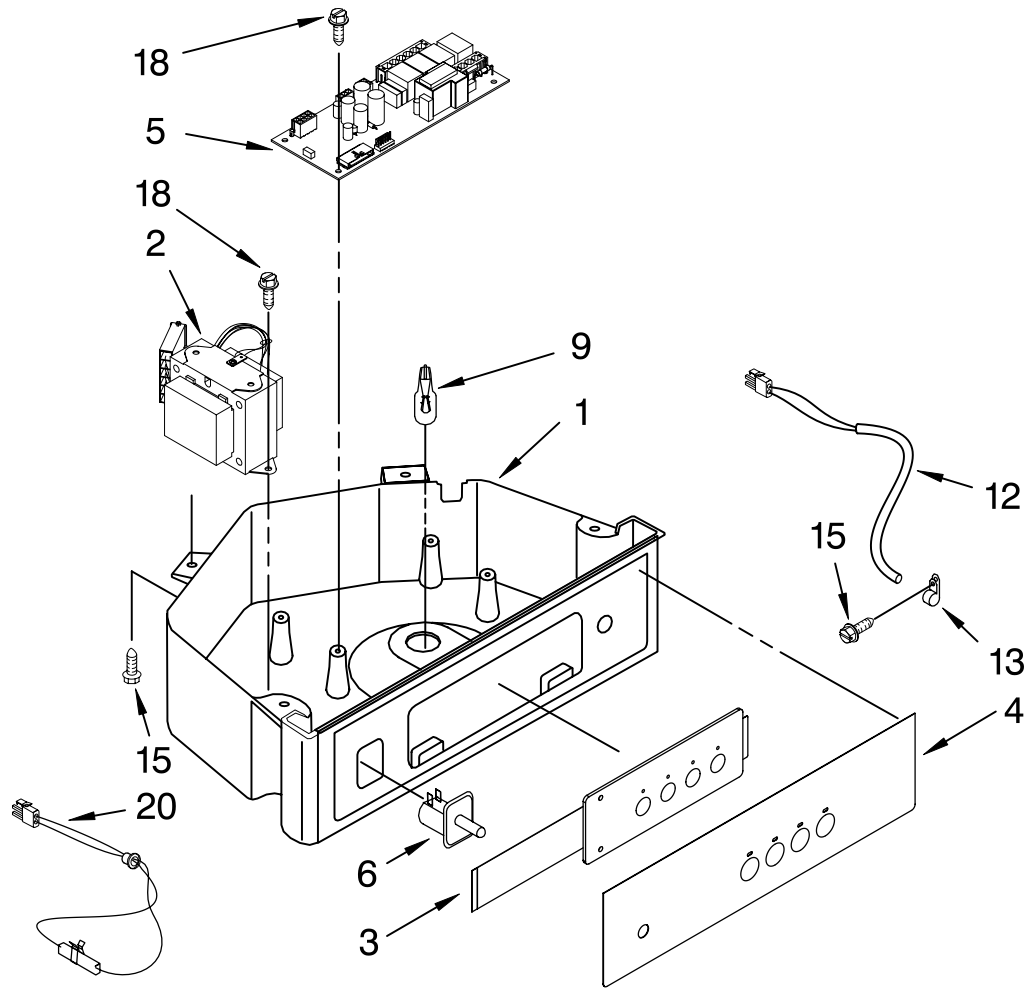

CONTROL PANEL PARTS

For Models: G115NFLTB0, G115NFLTS0
(Black) (Stainless Steel)

Illus. No.	Part No.	DESCRIPTION

1	2185738	Box, Control
2	2310139	Transformer
3	2304121	Assembly, Switch (Also Order #4)
4	2313692	Overlay
5	2321774	Control Board
6	2149705	Switch, Plunger (Also Order # 4)
9	745362	Bulb
12	2313633	Thermostat, Bin
13	2185825	Clamp
15	3400884	Screw
18	3400850	Screw 8-16 x 3/8
20	2313635	Thermister, Ice Control

FOR ORDERING INFORMATION REFER TO PARTS PRICE LIST