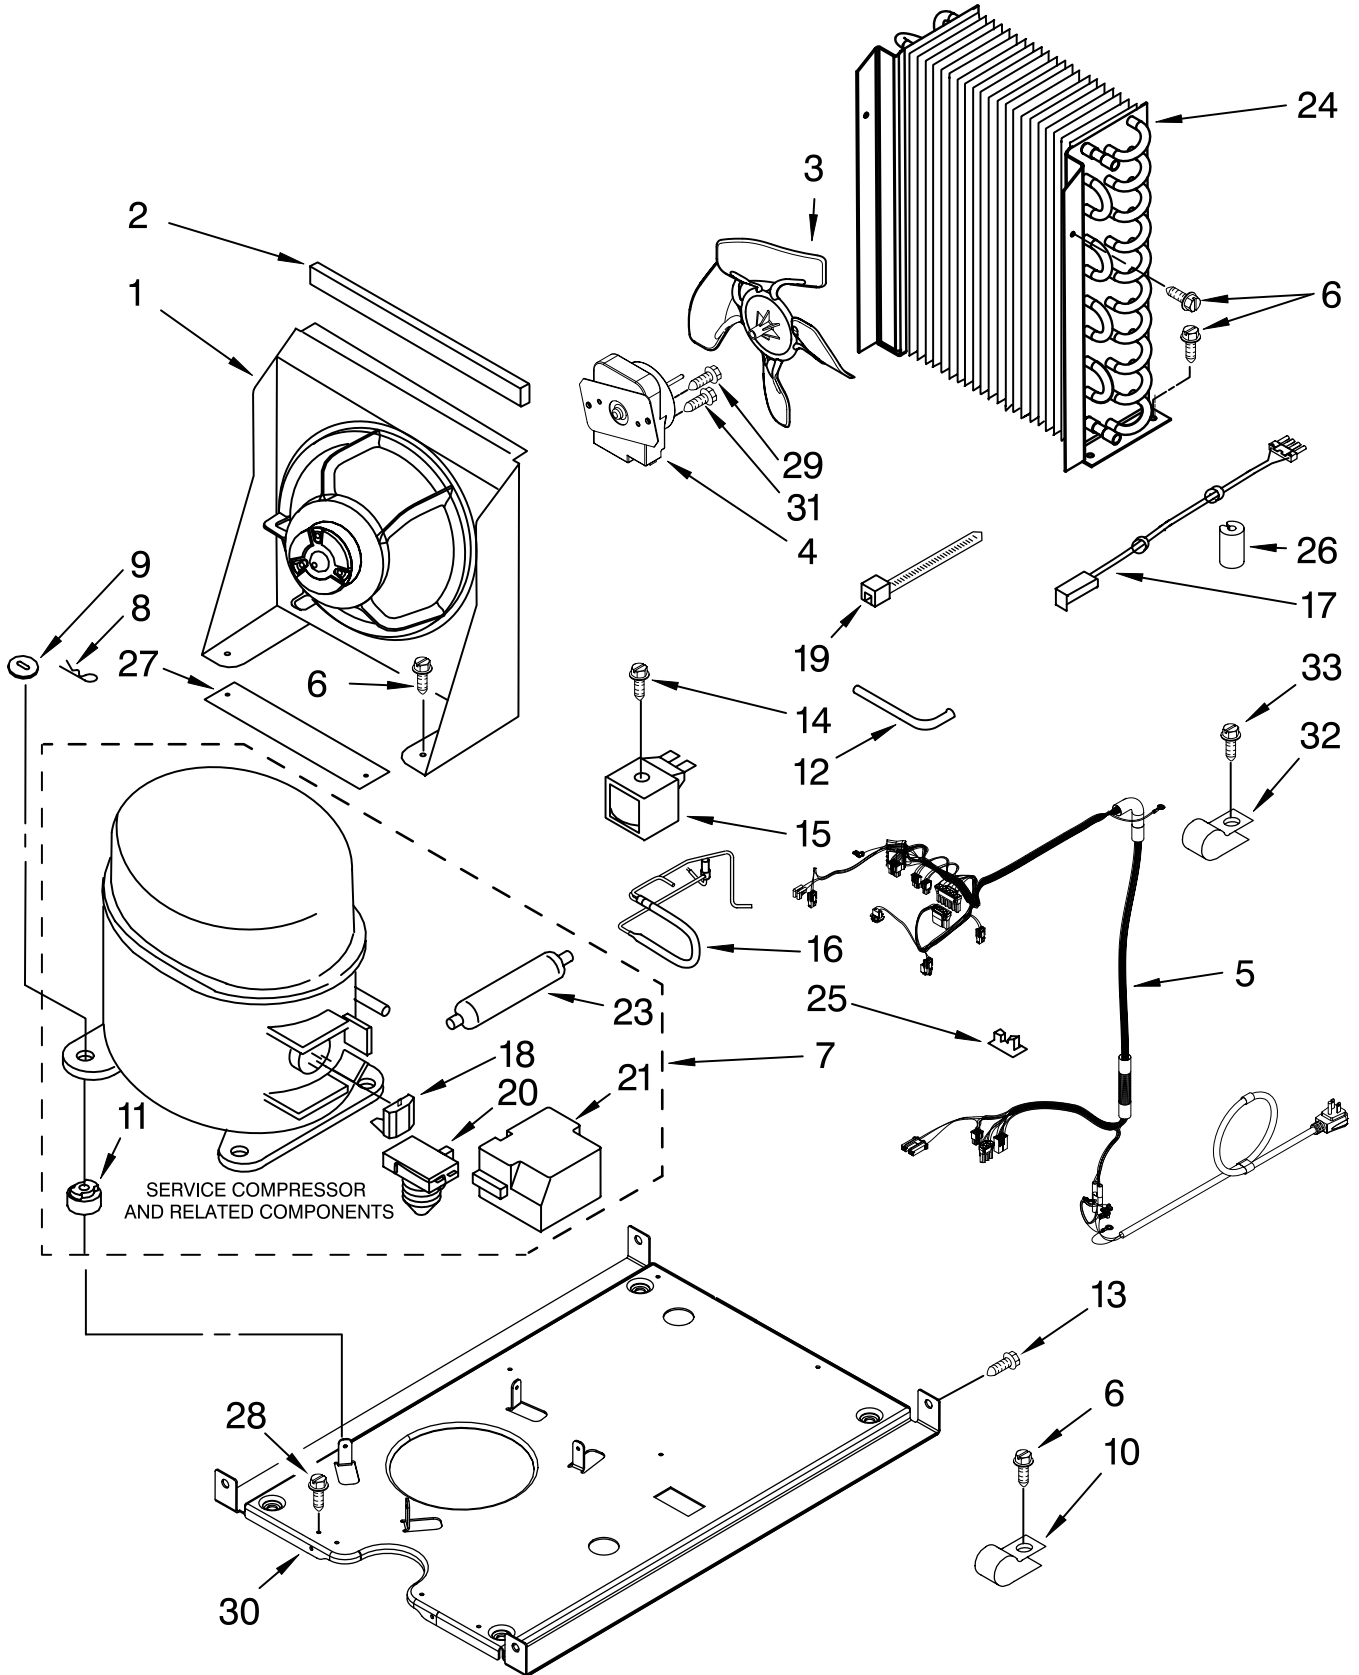

UNIT PARTS

For Models: G15NFLTB0, G15NFLTS0
(Black) (Stainless Steel)

FOR ORDERING INFORMATION REFER TO PARTS PRICE LIST

UNIT PARTS

For Models: GI15NFLTB0, GI15NFLTS0
(Black) (Stainless Steel)

Illus. No.	Part No.	DESCRIPTION	Illus. No.	Part No.	DESCRIPTION	Illus. No.	Part No.	DESCRIPTION
1	2185532	Bracket, Fan Mtg.	11		Grommet (4)	23		Drier
2	2185675	Pad, Foam		2217318	Production		2319826	Production
3	2188935	Blade, Fan		4387558	Service		4387019	Service
4	2315558	Motor & Mounting Plate Assembly	12	2208415	Tube, Process	24	2313624	Condenser
5	2310125	Wiring Harness, Complete Unit (Includes Power Cord)	13	489423	Screw	25	1115375	Clip-Wiring
6	304392	Screw	14	489472	Screw	26	2319835	Grommet-Cond.(1)
7	2313858	Compressor (Includes Illus. 11,18, 20,21 & 23)	15	759112	Coil, Solenoid	27	2217397	Pad, Foam (2)
8	A201435	Clip, Mounting	16	2313806	Hot Gas Valve	28	488500	Screw
9	A201441	Shim (4)	17	2187629	Wiring Harness, Condenser Fan Overload	29	8281197	Screw
10	2185960	Clamp	18		2217223 Production	30	2217388	Base, Unit
					4387938 Service (Includes Relay)	31	8281196	Screw
			19	2155774	Strap	32	W10005420	Clamp-Nylon-Cable
			20		2217224 Production	33	3400884	Screw
					4387938 Service (Includes Overload)			
			21		Cover, Terminal			
				2208371	Production			
				4387731	Service			

REFRIGERANT CHARGE

6.5 OZ. (R134A)

FOR ORDERING INFORMATION REFER TO PARTS PRICE LIST