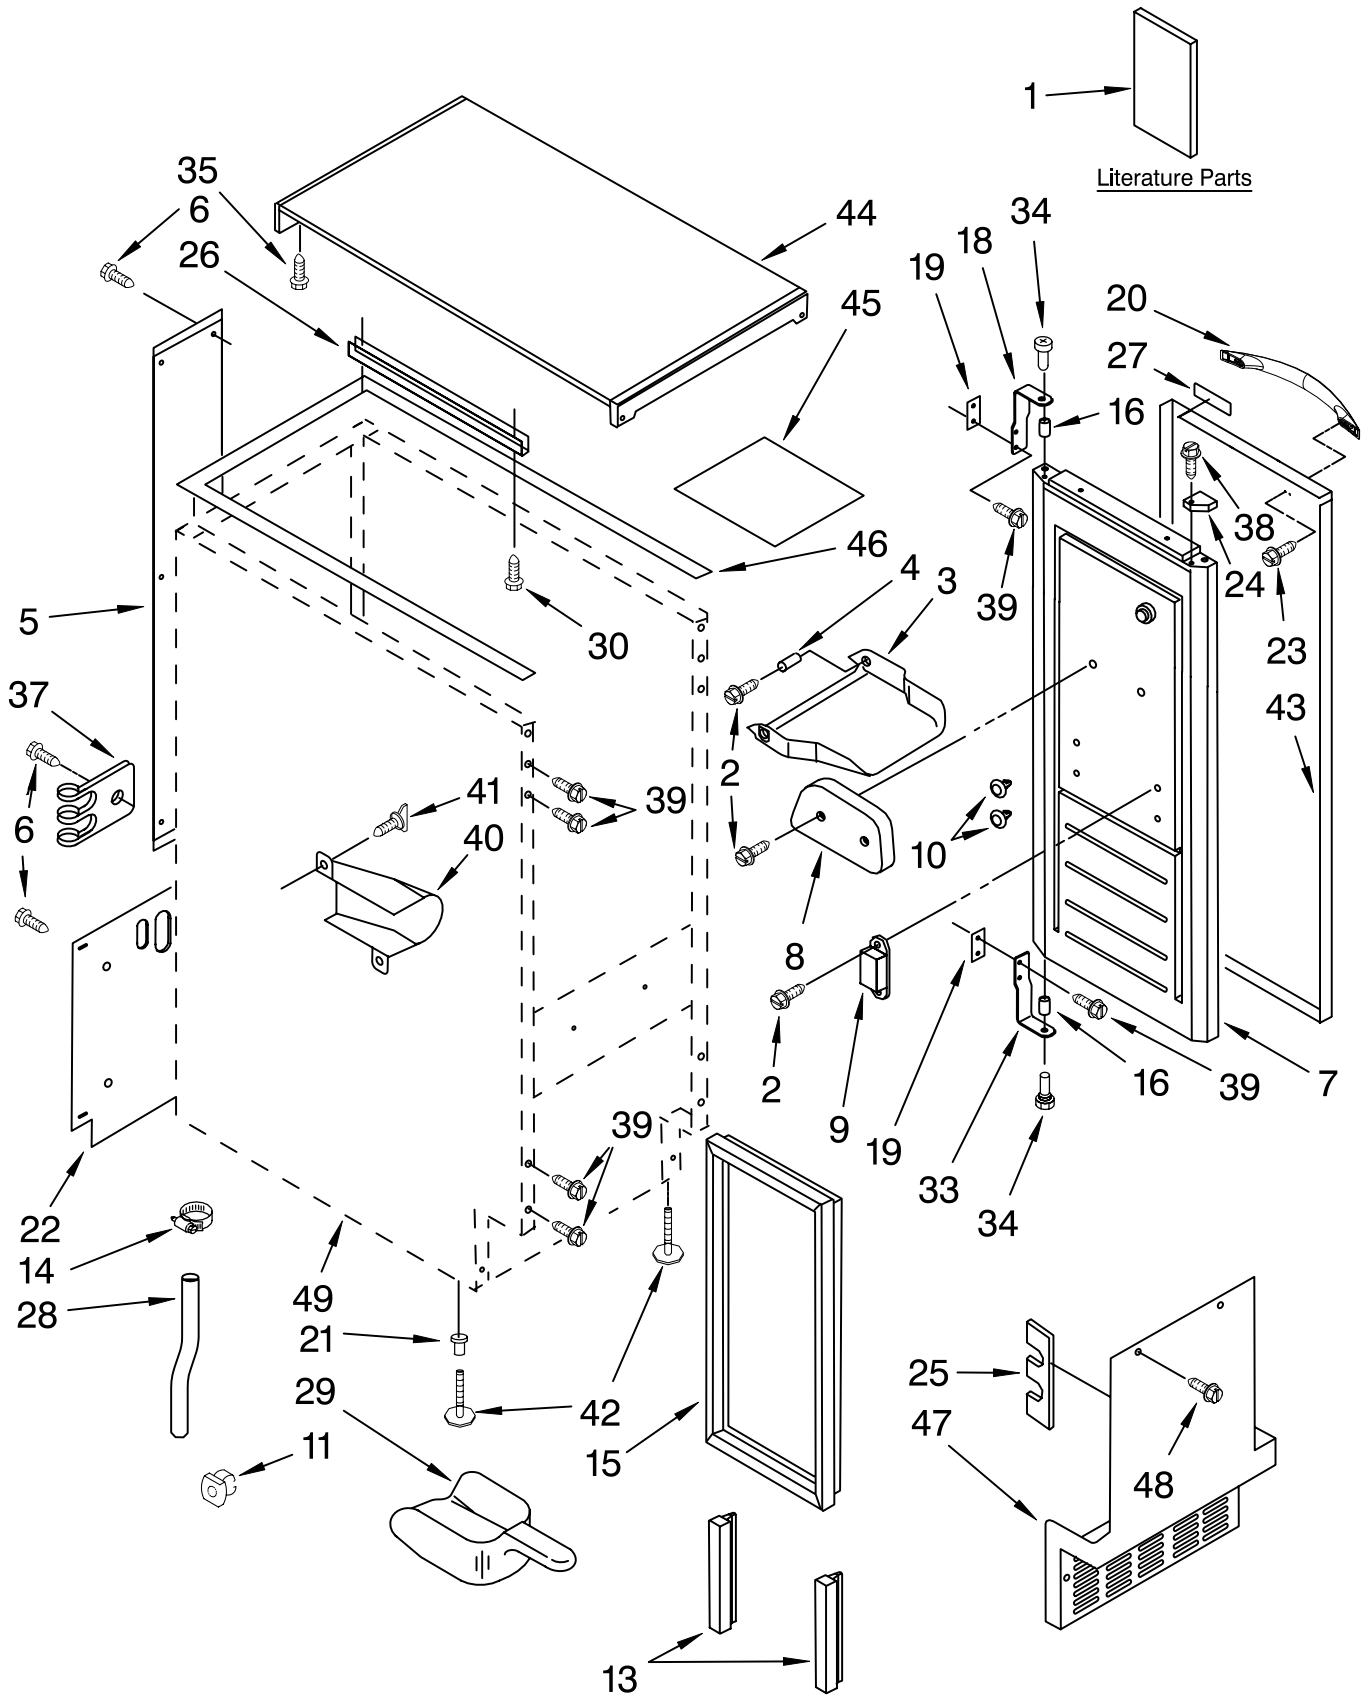

# CABINET LINER AND DOOR PARTS

For Models: G15NFLTBO, G15NFLTS0  
(Black) (Stainless Steel)

ICE CUBE  
MAKER

FOR ORDERING INFORMATION REFER TO PARTS PRICE LIST

# CABINET LINER AND DOOR PARTS

For Models: GI15NFLTB0, GI15NFLTS0  
(Black) (Stainless Steel)

Illus. No.	Part No.	DESCRIPTION	Illus. No.	Part No.	DESCRIPTION	Illus. No.	Part No.	DESCRIPTION
1	2313683	Literature Parts	15	2217294	Gasket, Door	30	3400884	Screw 8-18 x 5/8
	8052029	Use & Care Guide	16	2185640	Sleeve, Hinge	33	2185711	Hinge, Bottom
		Label,	18	2185710	Hinge, Top	34	2185712	Pin, Hinge
	2324311	800-Number	19	2185709	Shim, Hinge	35	489048	Screw, Ground
		Service &	20		Handle, Door			8-32 x 1/2
		Wiring Sheet		2313656B	Black	37	2208136	Clip, Water Tube
2	3400886	Screw 8-18 x 1 1/4		2313656US	Stainless Steel	38	348689	Screw 8-18 x 3/4
3	2185742	Bin, Door	21	3400240	Nut,	39	489423	Screw
4	2185678	Spacer			Leg Leveler	40	2185927	Holder, Scoop
5	2217394	Cover, Wiring	22	2185730	Assembly,	41	8281228	Thumbscrew
6	489442	Screw			Unit Cover	42	3374849	Leg, Leveler (4)
7		Door	23	3400037	Screw	43		Wrap-Door
	2932803B	Black	24		Filler, Endcap		2313649B	Black
8	2185695	Cam, Door			Left Side		2313649S	Stainless Steel
9	2217393	Assembly,		2185655B	Black	44		Top
		Magnetic Catch			Right Side		2929700B	Black
10	2189000	Hole Plug, Handle	25	2185756	Pad, Foam	45	2185690	Shield, Electrical
11	692400	Nut, Push-In	26	2185691	Channel, Wiring	46	2217293	Gasket, Top Panel
13	2217367	Gasket, Bottom	27	9757613	Nameplate	47		Grill, Front
14	489503	Clamp	28	2185989	Tube, Drain		2185571B	Black
			29	585158	Scoop	48	489474	Screw 8-18 x 1
						49		Cabinet & Liner
								(NOT SERVICED)