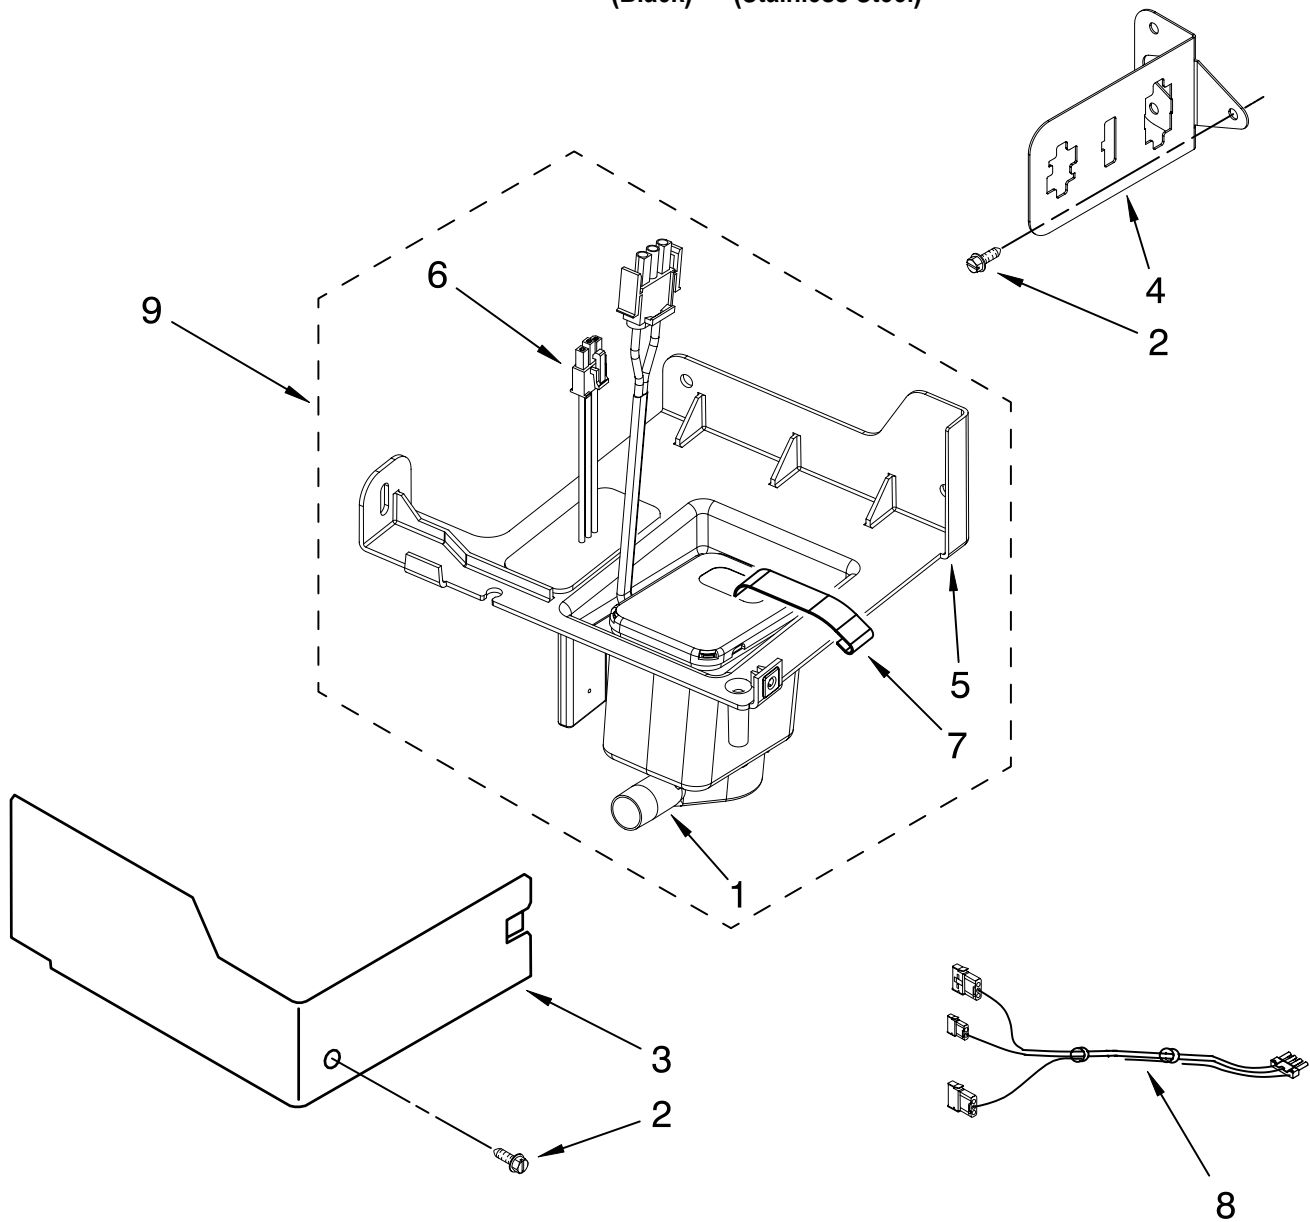

# EVAPORATOR, ICE CUTTER GRID AND WATER PARTS

For Models: GI15NFLTB0, GI15NFLTS0  
(Black) (Stainless Steel)

<u>Illus.</u> <u>No.</u>	<u>Part</u> <u>No.</u>	<u>DESCRIPTION</u>
1	2313741	Valve, Complete Water
2	2217286	Tube, Plastic
3	488208	Screw
4	2185523	Dispenser, Water
5	2217269	Evaporator
6	2313705	Pump, Drain
7	2313851	Tube, Reservoir Pump
8	2172593	Tube, Water Fill
9	488660	Nut, Speed
10	836667	Spacer
11	2208539	Fastener, Pushnut
12	489443	Screw
13	2185625	Reservoir, Water Slide
14	2185626	Tube
15	2313890	Hose, Overflow
16	2313604	Guide-Ice, Grid
17	2313603	Bracket, Front and Rear
18	2313602	Bracket, Side Left and Right
19	2185681	Harness, Grid
20	2324305	Tube
21	2310169	Wire Assembly Valve
26	3400886	Screw 8-18 x 1 1/4
28	2313637	Grid Assembly (Complete)
29	2174754	Wire, Grid Cutter
30	2185570	Cover, Grid
31	8281228	Thumbscrew
32	2313834	Reservoir, Water
33	3400884	Screw 8-18 x 5/8
34	2185696	Cap, Drain
35	3400909	Nut, Push-In

# PUMP PARTS

For Models: G15NFLTB0, G15NFLTS0  
(Black) (Stainless Steel)

Illus. No.	Part No.	DESCRIPTION
1	2313628	Pump-Recirculating
2	3400884	Screw 8-18 x 5/8
3	2185677	Cover, Pump
4	2313844	Bracket, Connector Assembly
5	2313627	Bracket-Pump
6	2313643	Sensor-Water Level
7	2324307	Clip-Retainer
8	2310092	Wiring Harness Main To Pump
9	2313702	Pump Assembly