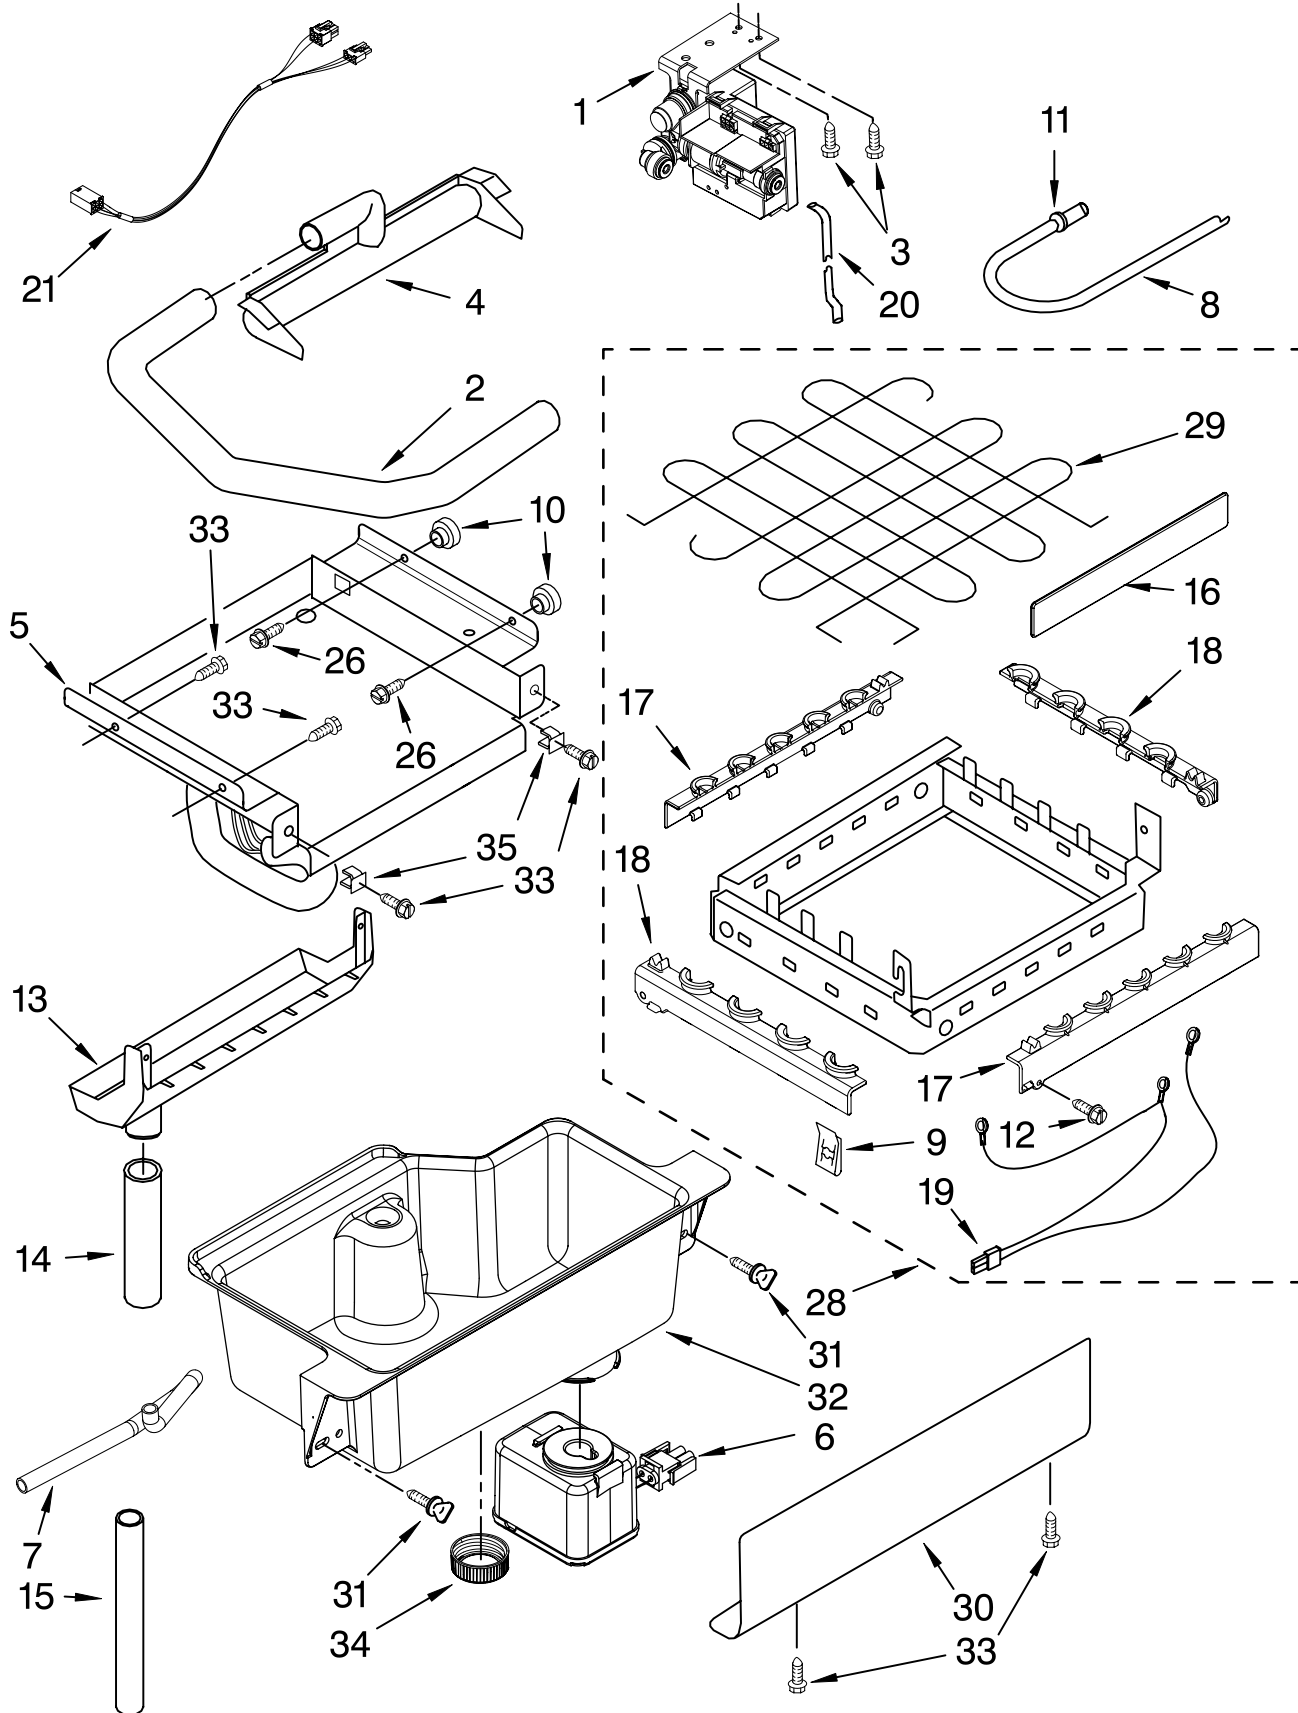

EVAPORATOR, ICE CUTTER GRID AND WATER PARTS

For Models: G15NFLTBO, G15NFLTSO
(Black) (Stainless Steel)

FOR ORDERING INFORMATION REFER TO PARTS PRICE LIST

EVAPORATOR, ICE CUTTER GRID AND WATER PARTS

For Models: GI15NFLTB0, GI15NFLTS0
(Black) (Stainless Steel)

<u>Illus.</u> <u>No.</u>	<u>Part</u> <u>No.</u>	<u>DESCRIPTION</u>
1	2313741	Valve, Complete Water
2	2217286	Tube, Plastic
3	488208	Screw
4	2185523	Dispenser, Water
5	2217269	Evaporator
6	2313705	Pump, Drain
7	2313851	Tube, Reservoir Pump
8	2172593	Tube, Water Fill
9	488660	Nut, Speed
10	836667	Spacer
11	2208539	Fastener, Pushnut
12	489443	Screw
13	2185625	Reservoir, Water Slide
14	2185626	Tube
15	2313890	Hose, Overflow
16	2313604	Guide-Ice, Grid
17	2313603	Bracket, Front and Rear
18	2313602	Bracket, Side Left and Right
19	2185681	Harness, Grid
20	2324305	Tube
21	2310169	Wire Assembly Valve
26	3400886	Screw 8-18 x 1 1/4
28	2313637	Grid Assembly (Complete)
29	2174754	Wire, Grid Cutter
30	2185570	Cover, Grid
31	8281228	Thumbscrew
32	2313834	Reservoir, Water
33	3400884	Screw 8-18 x 5/8
34	2185696	Cap, Drain
35	3400909	Nut, Push-In

FOR ORDERING INFORMATION REFER TO PARTS PRICE LIST