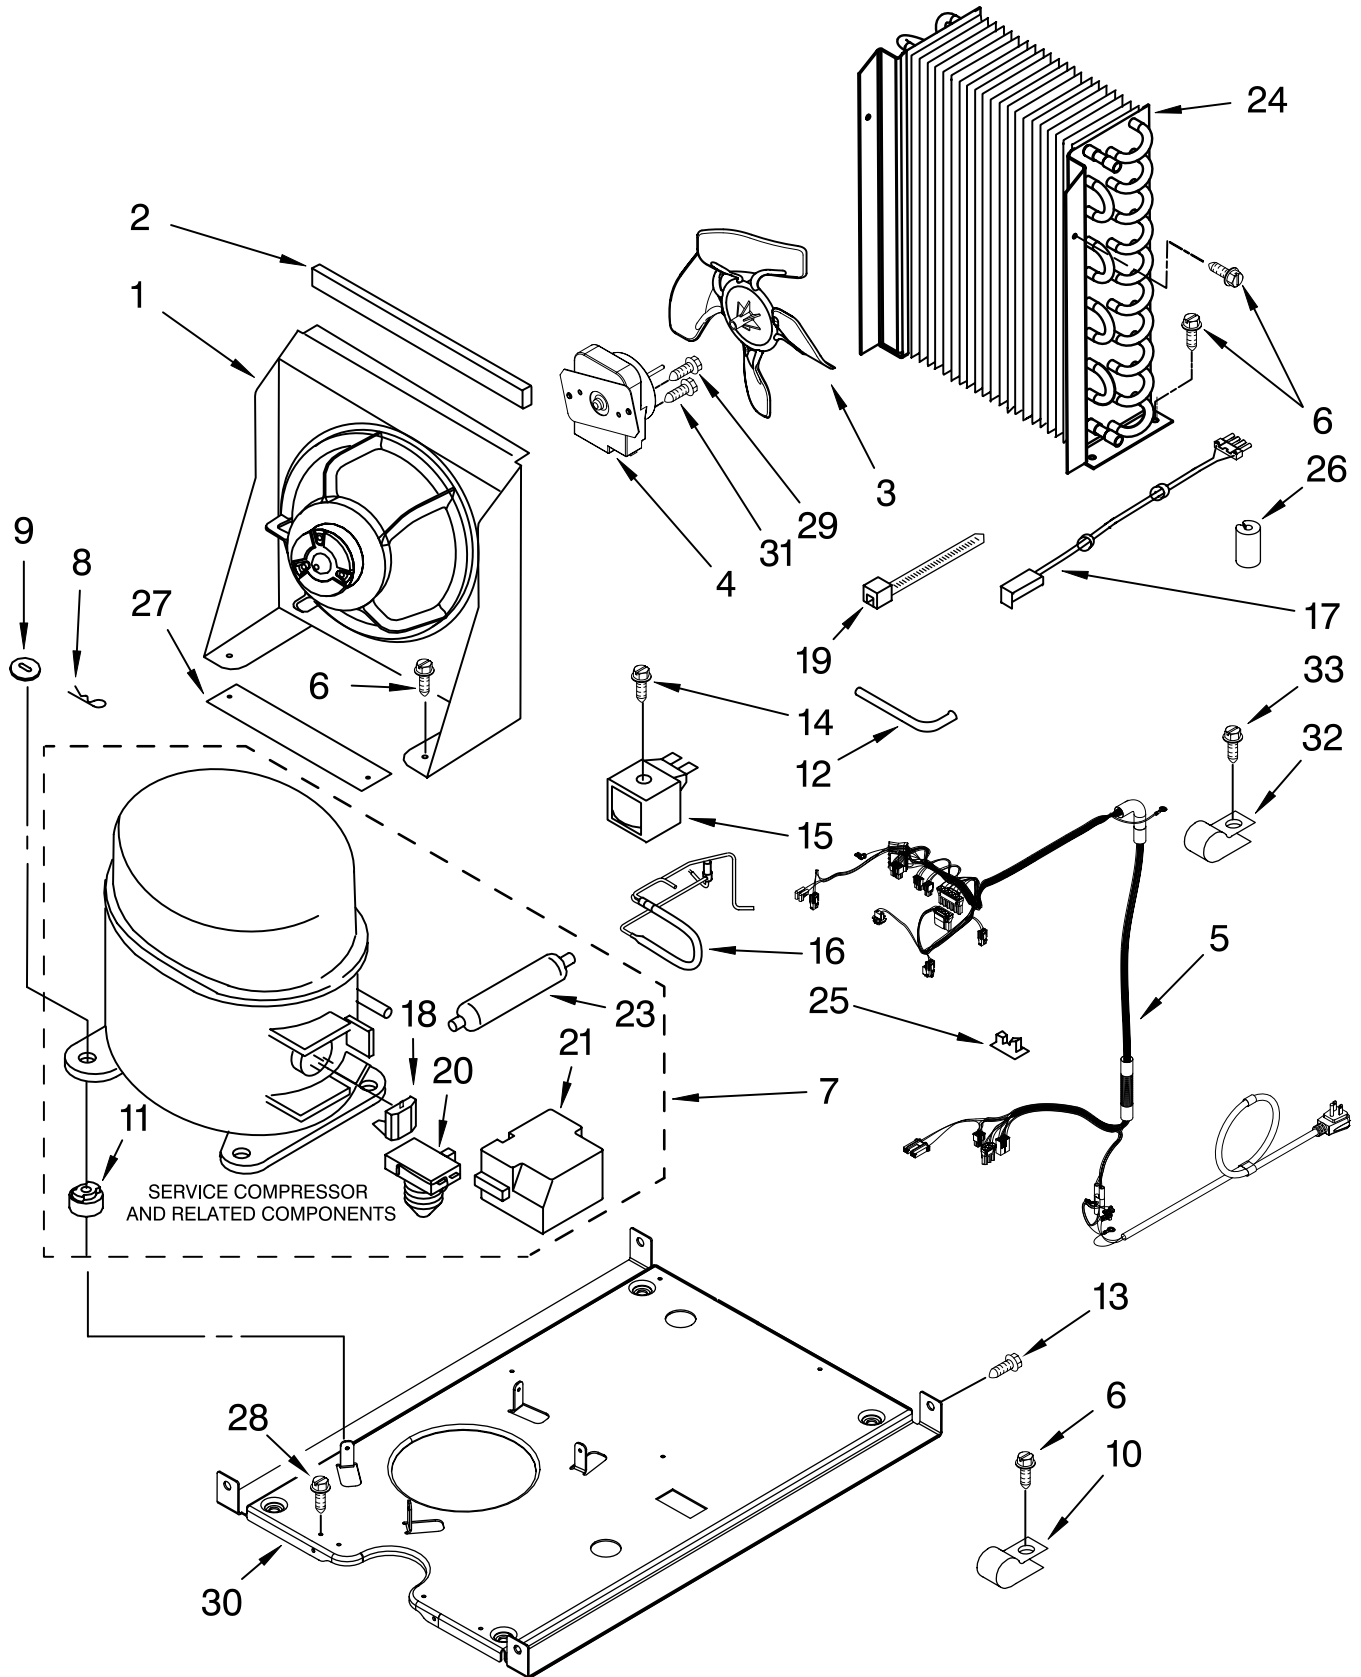

UNIT PARTS

For Models: G115NFRTB0, G115NFRTS0
(Black) (Stainless Steel)

FOR ORDERING INFORMATION REFER TO PARTS PRICE LIST

UNIT PARTS

For Models: G115NFRTB0, G115NFRTS0
(Black) (Stainless Steel)

Illus. No.	Part No.	DESCRIPTION
1	2185532	Bracket, Fan Mtg.
2	2185675	Pad, Foam
3	2188935	Blade, Fan
4	2315558	Motor & Mounting Plate Assembly
5	2310125	Wiring Harness, Complete Unit (Includes Power Cord)
6	304392	Screw
7	2313858	Compressor (Includes Illus. 11,18, 20,21 & 23)
8	A201435	Clip, Mounting
9	A201441	Shim (4)
10	2185960	Clamp
11		Grommet (4)
	2217318	Production
	4387558	Service
12	2208415	Tube, Process
13	489423	Screw

Illus. No.	Part No.	DESCRIPTION
14	489472	Screw
15	759112	Coil, Solenoid
16	2313806	Hot Gas Valve
17	2187629	Wiring Harness, Condenser Fan
18		Overload
	2217223	Production
	4387938	Service (Includes Relay)
19	2155774	Strap
20		Relay, Start
	2217224	Production
	4387938	Service (Includes Overload)
21		Cover, Terminal
	2208371	Production
	4387731	Service

Illus. No.	Part No.	DESCRIPTION
23		Drier
	2319826	Production
	4387019	Service
24	2313624	Condenser
25	1115375	Clip-Wiring
26	2319835	Grommet-Cond.(1)
27	2217397	Pad, Foam (2)
28	488500	Screw
29	8281197	Screw
30	2217388	Base, Unit
31	8281196	Screw
32	W10005420	Clamp-Nylon-Cable
33	3400884	Screw

REFRIGERANT CHARGE

6.5 OZ. (R134A)

FOR ORDERING INFORMATION REFER TO PARTS PRICE LIST