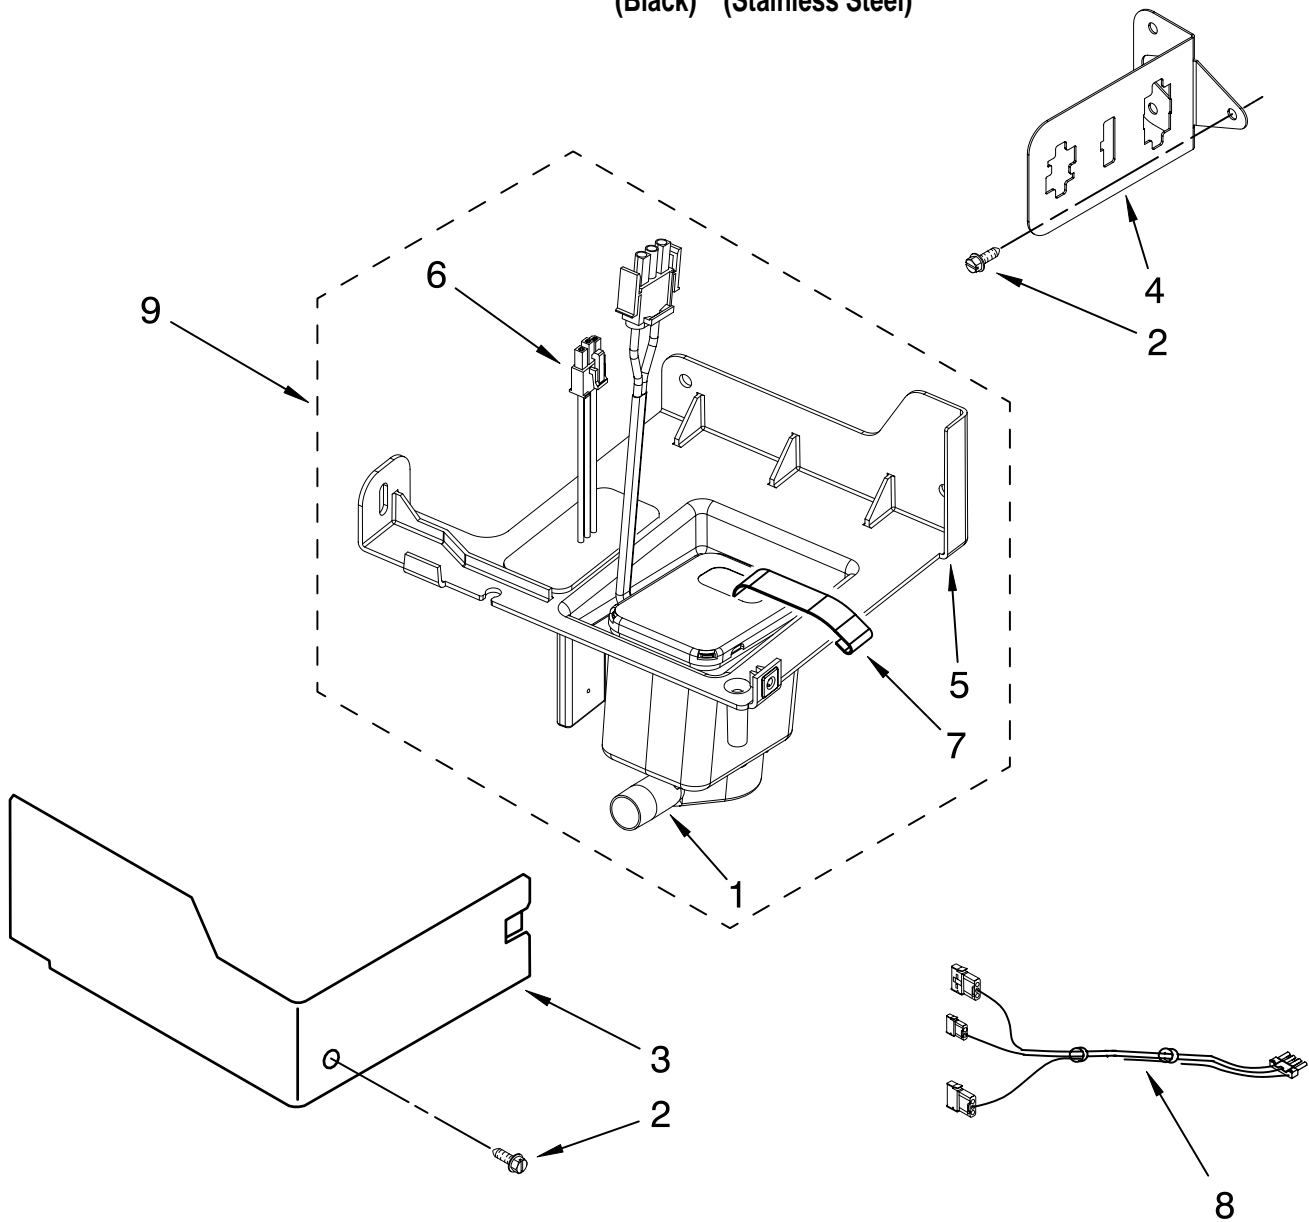

EVAPORATOR, ICE CUTTER GRID AND WATER PARTS

For Models: GI15NFRTB0, GI15NFRTS0

(Black) (Stainless Steel)

Illus. No.	Part No.	DESCRIPTION
1	2313741	Valve, Complete Water
2	2217286	Tube, Plastic
3	488208	Screw
4	2185523	Dispenser, Water
5	2217269	Evaporator
6	2313705	Pump, Drain
7	2313851	Tube, Reservoir Pump
8	2172593	Tube, Water Fill
9	488660	Nut, Speed
10	836667	Spacer
11	2208539	Fastener, Pushnut
12	489443	Screw
13	2185625	Reservoir, Water Slide
14	2185626	Tube
15	2313890	Hose, Overflow
16	2313604	Guide-Ice, Grid
17	2313603	Bracket, Front and Rear
18	2313602	Bracket, Side Left and Right
19	2185681	Harness, Grid
20	2324305	Tube
21	2310169	Wire Assembly Valve
26	3400886	Screw 8-18 x 1 1/4
28	2313637	Grid Assembly (Complete)
29	2174754	Wire, Grid Cutter
30	2185570	Cover, Grid
31	8281228	Thumbscrew
32	2313834	Reservoir, Water
33	3400884	Screw 8-18 x 5/8
34	2185696	Cap, Drain
35	3400909	Nut, Push-In

FOR ORDERING INFORMATION REFER TO PARTS PRICE LIST

PUMP PARTS

For Models: G115NFRTB0, G115NFRTS0
(Black) (Stainless Steel)

Illus. No.	Part No.	DESCRIPTION
1	2313628	Pump-Recirculating
2	3400884	Screw 8-18 x 5/8
3	2185677	Cover, Pump
4	2313844	Bracket, Connector Assembly
5	2313627	Bracket-Pump
6	2313643	Sensor-Water Level
7	2324307	Clip-Retainer
8	2310092	Wiring Harness Main To Pump
9	2313702	Pump Assembly