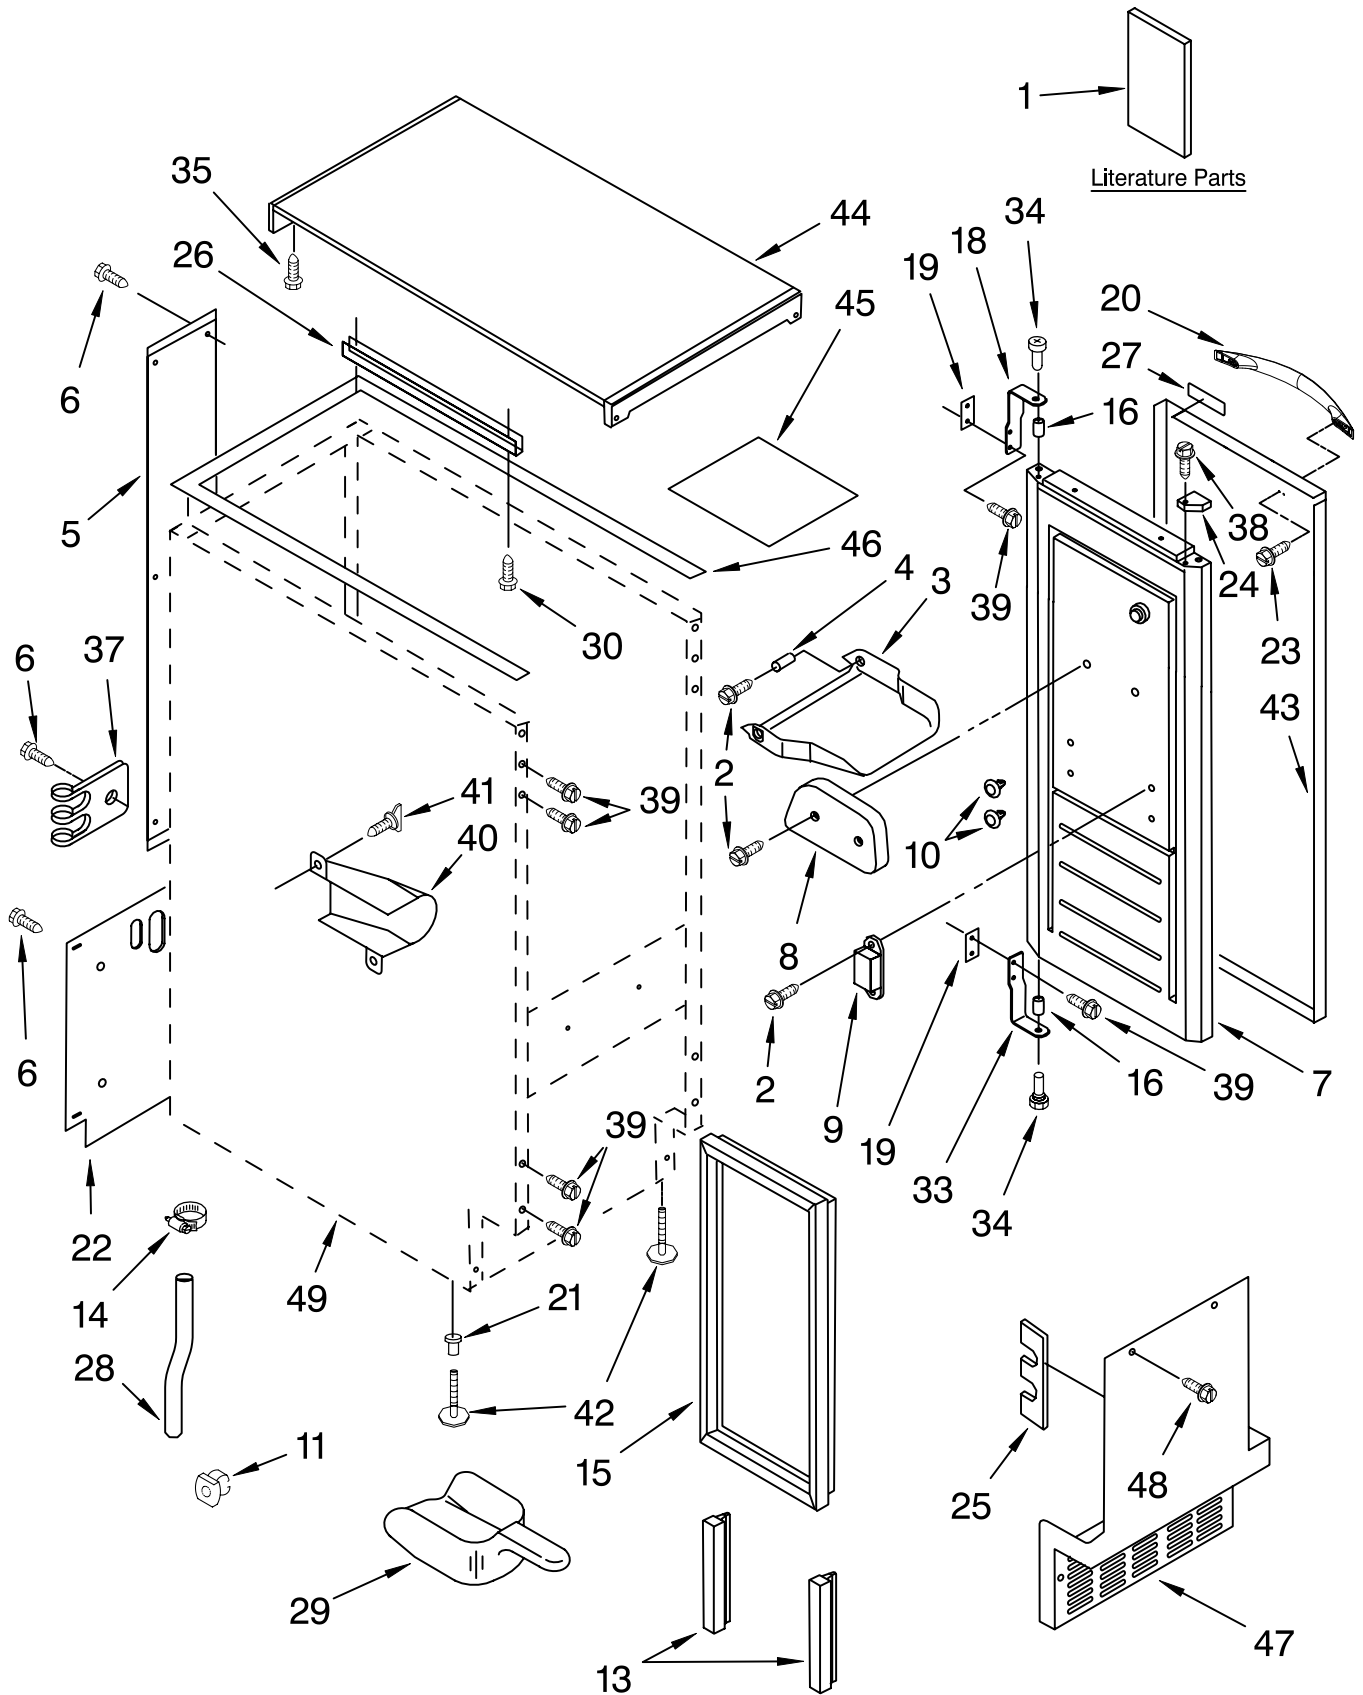

CABINET LINER AND DOOR PARTS

For Models: G115NFRTB0, G115NFRTS0
(Black) (Stainless Steel)

ICE CUBE
MAKER

FOR ORDERING INFORMATION REFER TO PARTS PRICE LIST

CABINET LINER AND DOOR PARTS

For Models: G115NFRTB0, G115NFRTS0

(Black) (Stainless Steel)

Illus. No.	Part No.	DESCRIPTION	Illus. No.	Part No.	DESCRIPTION	Illus. No.	Part No.	DESCRIPTION
1		Literature Parts	19	2185709	Shim, Hinge	35	489048	Screw, Ground
	2313683	Use & Care Guide	20		Handle, Door			8-32 x 1/2
	8052029	Label,		2313656B	Black	37	2208136	Clip, Water Tube
		800-Number		2313656US	Stainless Steel	38	348689	Screw 8-18 x 3/4
	2324311	Service &	21	3400240	Nut,	39	489423	Screw
		Wiring Sheet			Leg Leveler	40	2185927	Holder, Scoop
2	3400886	Screw 8-18 x 1 1/4	22	2185730	Assembly,	41	8281228	Thumbscrew
3	2185742	Bin, Door			Unit Cover	42	3374849	Leg, Leveler (4)
4	2185678	Spacer	23	3400037	Screw	43		Wrap-Door
5	2217394	Cover, Wiring	24		Filler, Endcap		2313648B	Black
6	489442	Screw			Left Side		2313648S	Stainless Steel
7		Door		2185655B	Black	44		Top
	2932803B	Black			Right Side		2929700B	Black
8	2185695	Cam, Door		2185656B	Black	45	2185690	Shield, Electrical
9	2217393	Assembly,	25	2185756	Pad, Foam	46	2217293	Gasket, Top Panel
		Magnetic Catch	26	2185691	Channel, Wiring	47		Grill, Front
10	2189000	Hole Plug, Handle	27	9757613	Nameplate		2185571B	Black
11	692400	Nut, Push-In	28	2185989	Tube, Drain	48	489474	Screw 8-18 x 1
13	2217367	Gasket, Bottom	29	585158	Scoop	49		Cabinet & Liner
14	489503	Clamp	30	3400884	Screw 8-18 x 5/8			(NOT SERVICED)
15	2217294	Gasket, Door	33	2185711	Hinge, Bottom			
16	2185640	Sleeve, Hinge	34	2185712	Pin, Hinge			
18	2185710	Hinge, Top						