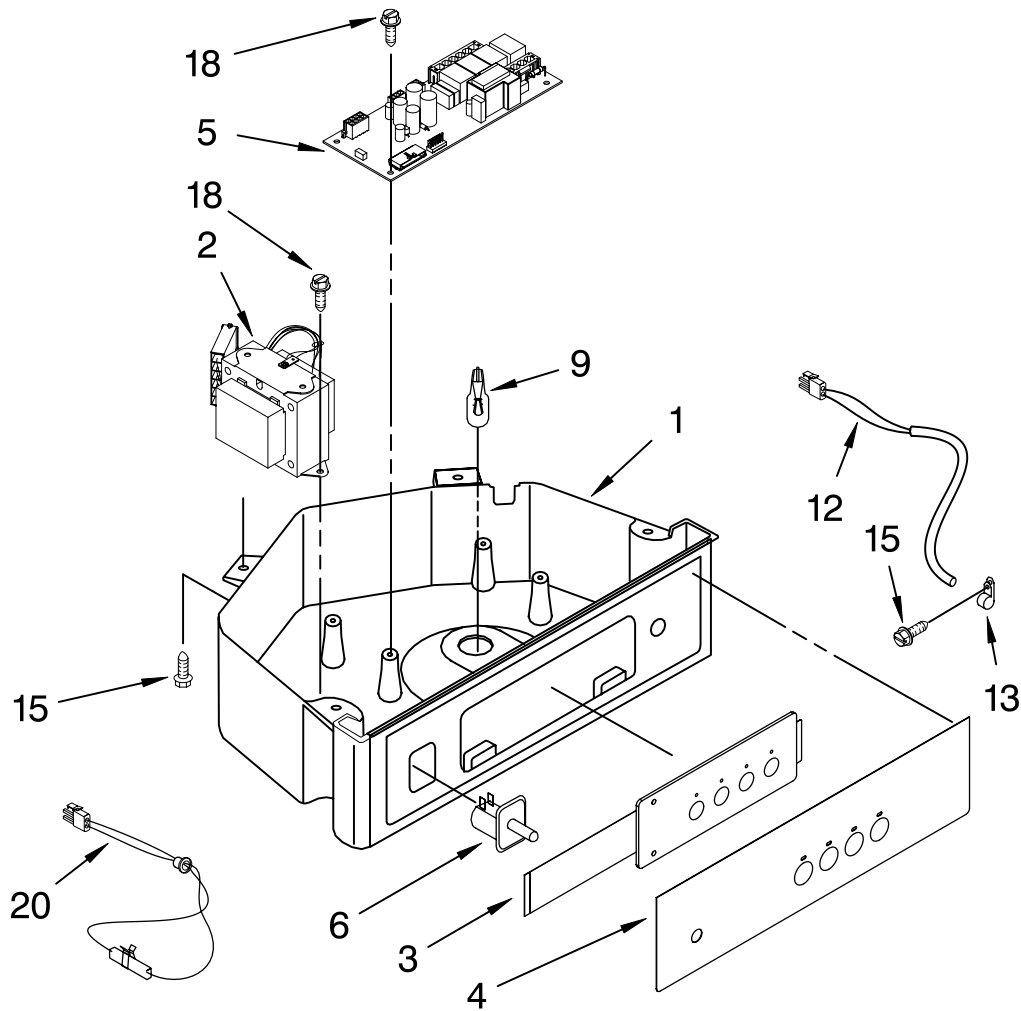

EVAPORATOR, ICE CUTTER GRID AND WATER PARTS

For Models: GI15NFRTB0, GI15NFRTS0

(Black) (Stainless Steel)

Illus. No.	Part No.	DESCRIPTION
1	2313741	Valve, Complete Water
2	2217286	Tube, Plastic
3	488208	Screw
4	2185523	Dispenser, Water
5	2217269	Evaporator
6	2313705	Pump, Drain
7	2313851	Tube, Reservoir Pump
8	2172593	Tube, Water Fill
9	488660	Nut, Speed
10	836667	Spacer
11	2208539	Fastener, Pushnut
12	489443	Screw
13	2185625	Reservoir, Water Slide
14	2185626	Tube
15	2313890	Hose, Overflow
16	2313604	Guide-Ice, Grid
17	2313603	Bracket, Front and Rear
18	2313602	Bracket, Side Left and Right
19	2185681	Harness, Grid
20	2324305	Tube
21	2310169	Wire Assembly Valve
26	3400886	Screw 8-18 x 1 1/4
28	2313637	Grid Assembly (Complete)
29	2174754	Wire, Grid Cutter
30	2185570	Cover, Grid
31	8281228	Thumbscrew
32	2313834	Reservoir, Water
33	3400884	Screw 8-18 x 5/8
34	2185696	Cap, Drain
35	3400909	Nut, Push-In

FOR ORDERING INFORMATION REFER TO PARTS PRICE LIST

PUMP PARTS

For Models: G115NFRTB0, G115NFRTS0
(Black) (Stainless Steel)

Illus. No.	Part No.	DESCRIPTION
1	2313628	Pump-Recirculating
2	3400884	Screw 8-18 x 5/8
3	2185677	Cover, Pump
4	2313844	Bracket, Connector Assembly
5	2313627	Bracket-Pump
6	2313643	Sensor-Water Level
7	2324307	Clip-Retainer
8	2310092	Wiring Harness Main To Pump
9	2313702	Pump Assembly

FOR ORDERING INFORMATION REFER TO PARTS PRICE LIST

CONTROL PANEL PARTS

For Models: G115NFRTB0, G115NFRTS0

(Black) (Stainless Steel)

Illus. No.	Part No.	DESCRIPTION
1	2185738	Box, Control
2	2310139	Transformer
3	2304121	Assembly, Switch (Also Order #4)
4	2313692	Overlay
5	2321774	Control Board
6	2149705	Switch, Plunger (Also Order # 4)
9	745362	Bulb
12	2313633	Thermostat, Bin
13	2185825	Clamp
15	3400884	Screw
18	3400850	Screw 8-16 x 3/8
20	2313635	Thermister, Ice Control