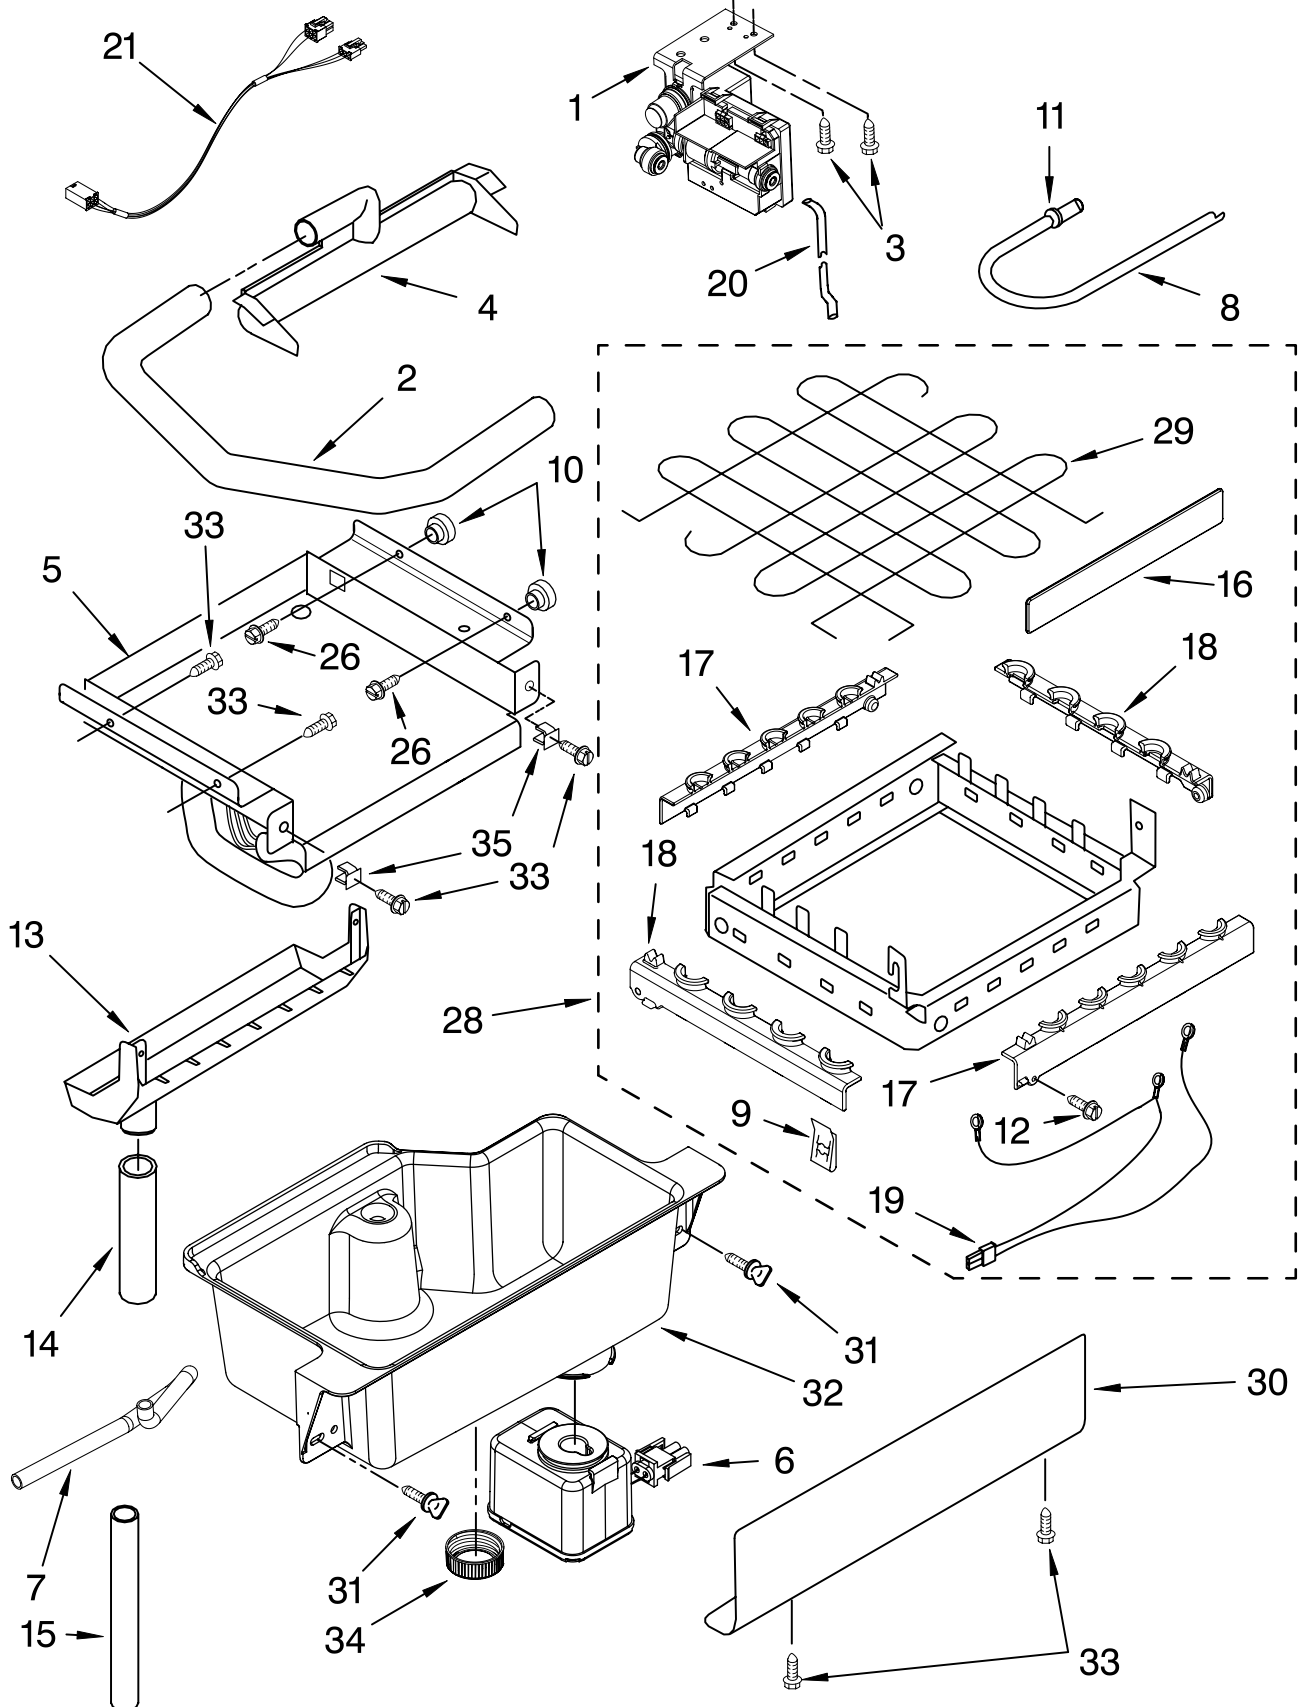

EVAPORATOR, ICE CUTTER GRID AND WATER PARTS

For Models: G115NFRTB0, G115NFRTS0

(Black) (Stainless Steel)

FOR ORDERING INFORMATION REFER TO PARTS PRICE LIST

EVAPORATOR, ICE CUTTER GRID AND WATER PARTS

For Models: GI15NFRTB0, GI15NFRTS0

(Black) (Stainless Steel)

Illus. No.	Part No.	DESCRIPTION
1	2313741	Valve, Complete Water
2	2217286	Tube, Plastic
3	488208	Screw
4	2185523	Dispenser, Water
5	2217269	Evaporator
6	2313705	Pump, Drain
7	2313851	Tube, Reservoir Pump
8	2172593	Tube, Water Fill
9	488660	Nut, Speed
10	836667	Spacer
11	2208539	Fastener, Pushnut
12	489443	Screw
13	2185625	Reservoir, Water Slide
14	2185626	Tube
15	2313890	Hose, Overflow
16	2313604	Guide-Ice, Grid
17	2313603	Bracket, Front and Rear
18	2313602	Bracket, Side Left and Right
19	2185681	Harness, Grid
20	2324305	Tube
21	2310169	Wire Assembly Valve
26	3400886	Screw 8-18 x 1 1/4
28	2313637	Grid Assembly (Complete)
29	2174754	Wire, Grid Cutter
30	2185570	Cover, Grid
31	8281228	Thumbscrew
32	2313834	Reservoir, Water
33	3400884	Screw 8-18 x 5/8
34	2185696	Cap, Drain
35	3400909	Nut, Push-In

FOR ORDERING INFORMATION REFER TO PARTS PRICE LIST