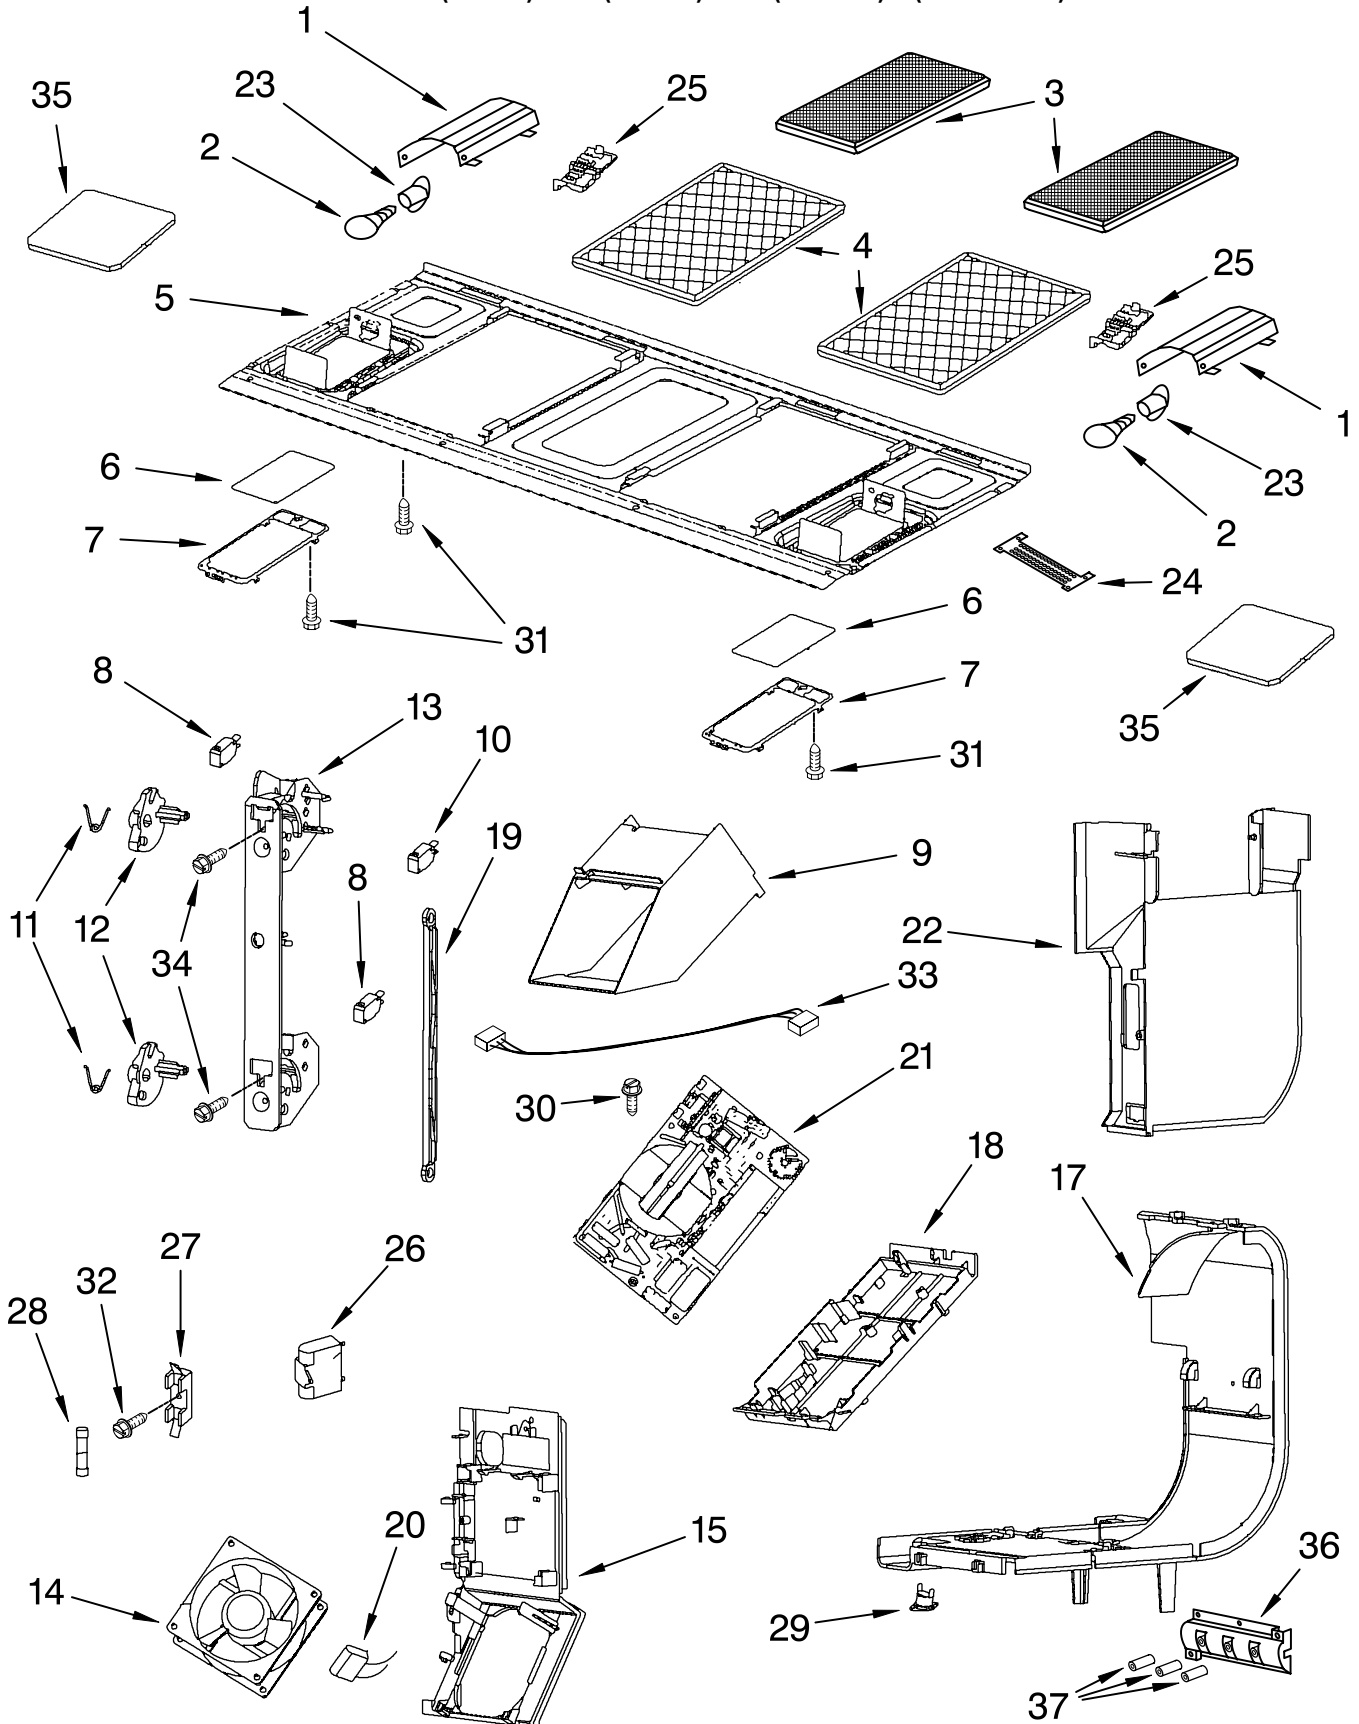

INTERIOR AND VENTILATION PARTS

For Models: GH5184XPQ4, GH5184XPB4, GH5184XPT4, GH5184XPS4

(WHITE) (BLACK) (BISCUIT) (STAINLESS)

FOR ORDERING INFORMATION REFER TO PARTS PRICE LIST

INTERIOR AND VENTILATION PARTS

For Models: GH5184XPQ4, GH5184XPB4, GH5184XPT4, GH5184XPS4
(WHITE) (BLACK) (BISCUIT) (STAINLESS)

Illus. No.	Part No.	DESCRIPTION
1	8205096	Reflector, Lamp
2	8183993	Lamp
3	W10112514	Filter, Charcoal
4	W10113040	Filter, Grease
5	8205366	Plate, Bottom
6	8184141	Glass, Lamp
7	8184889	Holder, Glass
8	8206352	Switch, Micro Primary/Secondary
9	W10110596	Cover, Inverter
10	8206345	Switch, Micro
11	8169438	Spring, Interlock
12	8205211	Plate, Cam
13	8185189	Support, Interlock
14	8184875	Fan, DC 12 Volt
15	8184894	Housing, Fan
17	8206565	Bracket, Holder
18	8184670	Holder, Inverter
19	8185190	Rod-Locking Link
20	8184093	Capacitor, 125 V
21	8205093	Inverter 1100 W
22	8185031	Plate, Side
23	8184926	Holder, Lamp
24	8184887	Cable
25	8184202	Cover, Terminal
26	8184204	Capacitor
27	8184312	Holder, Fuse
28	4393308	Fuse
29	8183998	Thermostat
30	8184199	Screw
31	4393835	Screw
32	8184200	Screw
33	8205014	Ribbon Cable (P2 to CN701 on 1100 W Inverter)
34	8169477	Screw
35	8184203	Foil, Lamp
36	W10114257	Brkt-Support Ferrite Holder
37	8206086	Ferrite Ring

FOR ORDERING INFORMATION REFER TO PARTS PRICE LIST