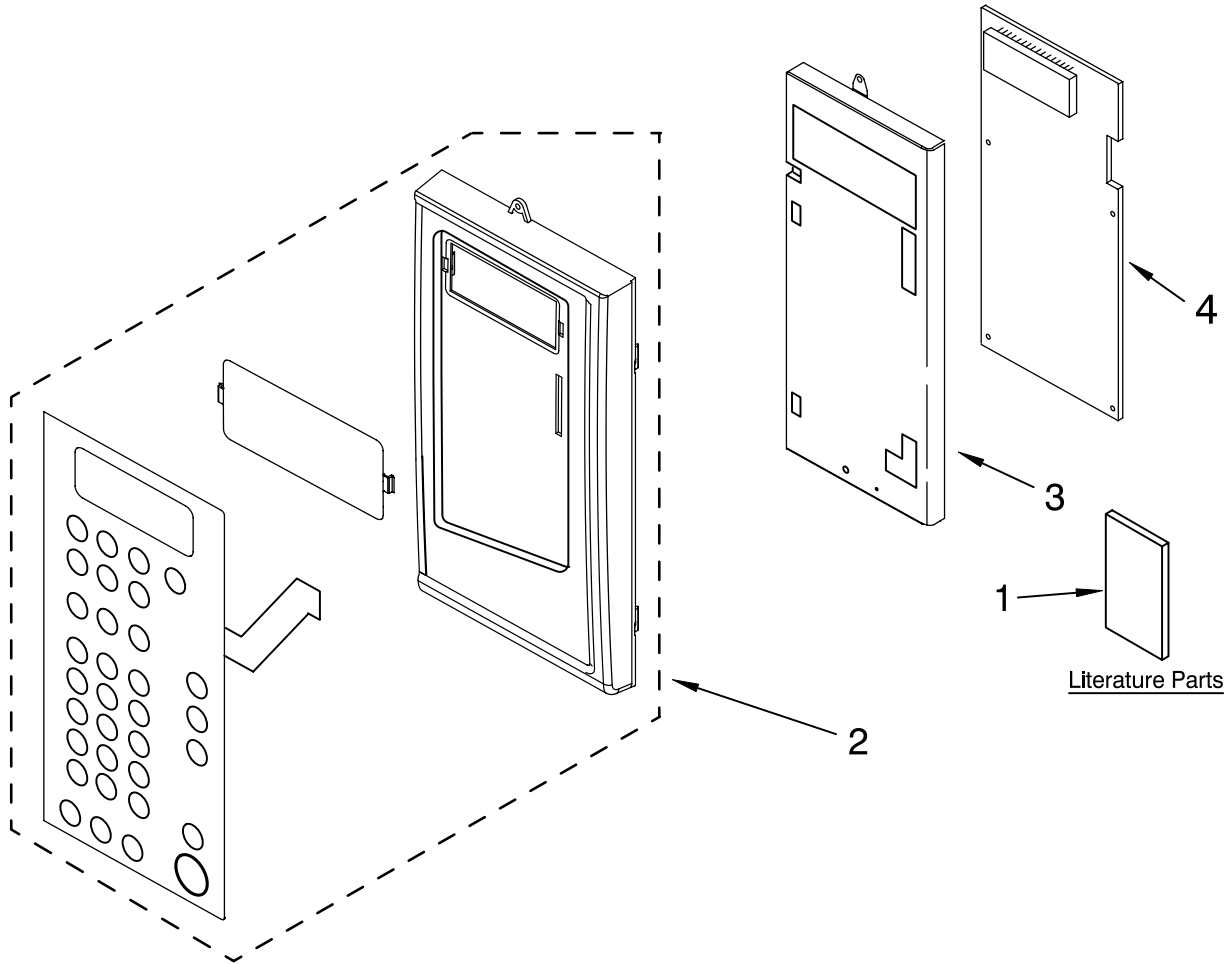

CONTROL PANEL PARTS

For Models: GH5184XPQ4, GH5184XPB4, GH5184XPT4, GH5184XPS4
(WHITE) (BLACK) (BISCUIT) (STAINLESS)

Microwave Oven
1.8 Cu. Ft.

Illus. No.	Part No.	DESCRIPTION
1		Literature
	8205973	U & C Guide
	8205609	Tech Sheet
	8206579	Instrctn, Instlltn
	8204933	Cook Guide Label
2		Panel Asy, Control
		Includes Lens and Membrane Switch
	8205417	White
	8205419	Black
	8205418	Biscuit
	8205923	Stainless
3	W10114256	Bracket, Control
4	8205421	Microcomputer

FOR ORDERING INFORMATION REFER TO PARTS PRICE LIST

DOOR PARTS

For Models: GH5184XPQ4, GH5184XPB4, GH5184XPT4, GH5184XPS4
 (WHITE) (BLACK) (BISCUIT) (STAINLESS)

Illus. No.	Part No.	DESCRIPTION
1	8184922	Pivot, Door
2	8205224	Handle, Door
	8205227	White
	8205226	Stainless
	8205225	Biscuit
	8205225	Black
3	W10114254	Lower Hinge
4	8169479	Screw
5	8205438	Screw
6	4393278	Washer
7	W10114255	Upper Hinge
8		Complete Door
	8205413	White
	8205416	Stainless
	8205415	Biscuit
	8205414	Black