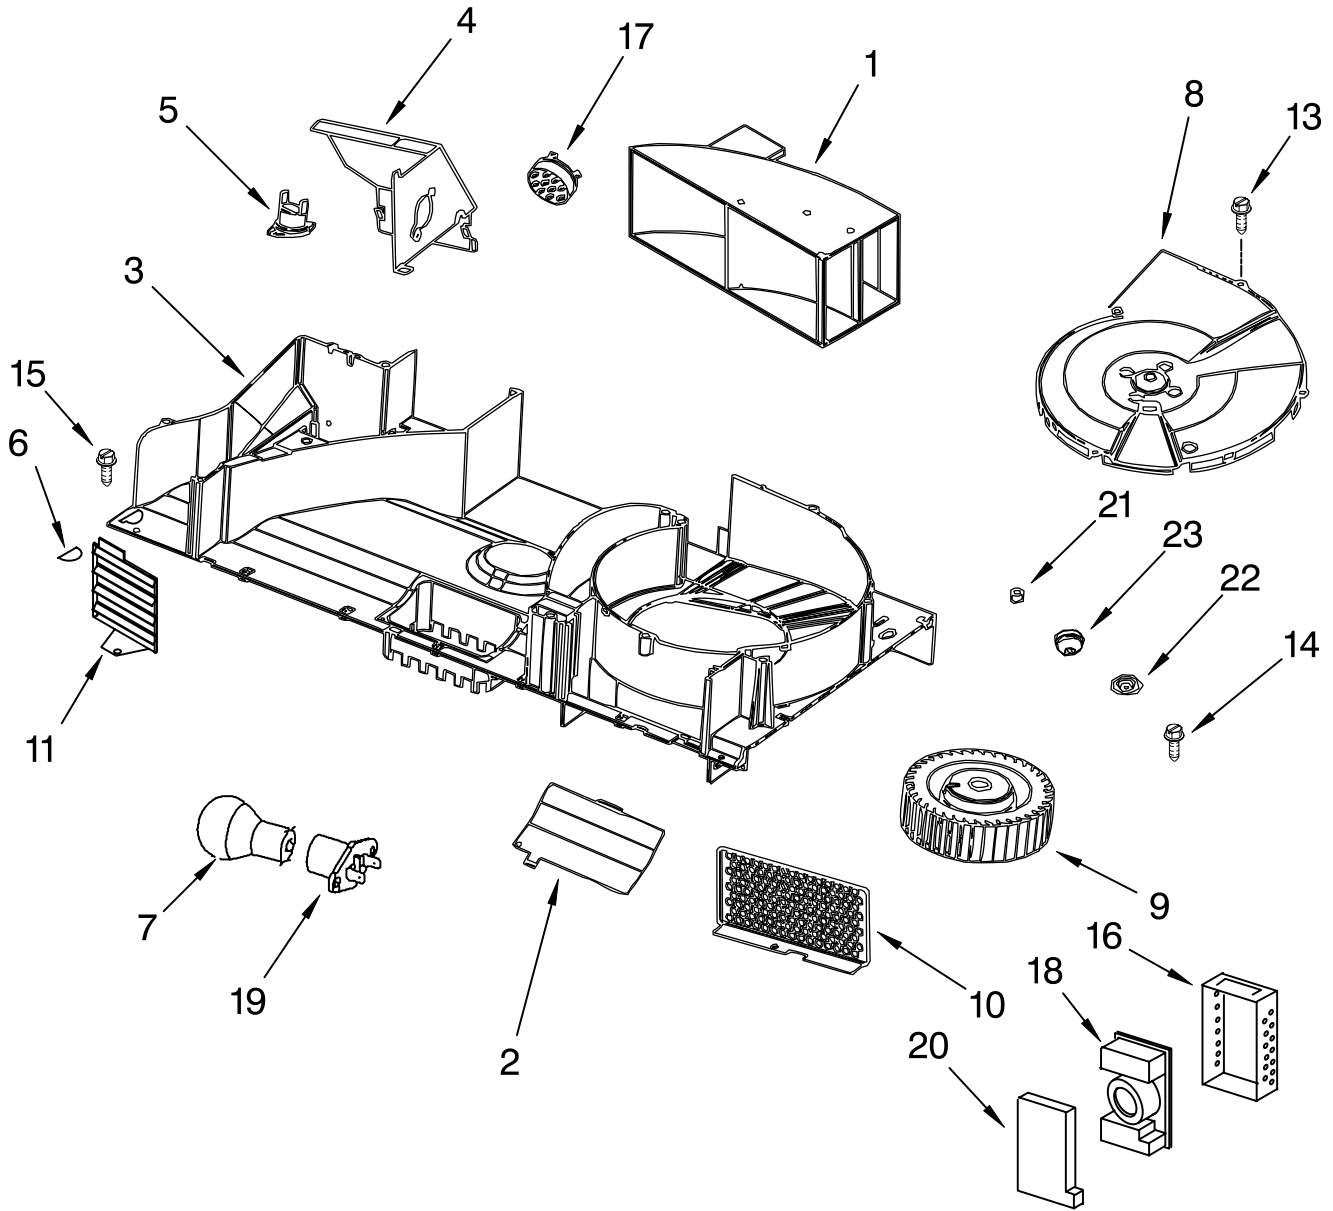

INTERIOR AND VENTILATION PARTS

For Models: GH5184XPQ4, GH5184XPB4, GH5184XPT4, GH5184XPS4
(WHITE) (BLACK) (BISCUIT) (STAINLESS)

Illus. No.	Part No.	DESCRIPTION
1	8205096	Reflector, Lamp
2	8183993	Lamp
3	W10112514	Filter, Charcoal
4	W10113040	Filter, Grease
5	8205366	Plate, Bottom
6	8184141	Glass, Lamp
7	8184889	Holder, Glass
8	8206352	Switch, Micro Primary/Secondary
9	W10110596	Cover, Inverter
10	8206345	Switch, Micro
11	8169438	Spring, Interlock
12	8205211	Plate, Cam
13	8185189	Support, Interlock
14	8184875	Fan, DC 12 Volt
15	8184894	Housing, Fan
17	8206565	Bracket, Holder
18	8184670	Holder, Inverter
19	8185190	Rod-Locking Link
20	8184093	Capacitor, 125 V
21	8205093	Inverter 1100 W
22	8185031	Plate, Side
23	8184926	Holder, Lamp
24	8184887	Cable
25	8184202	Cover, Terminal
26	8184204	Capacitor
27	8184312	Holder, Fuse
28	4393308	Fuse
29	8183998	Thermostat
30	8184199	Screw
31	4393835	Screw
32	8184200	Screw
33	8205014	Ribbon Cable (P2 to CN701 on 1100 W Inverter)
34	8169477	Screw
35	8184203	Foil, Lamp
36	W10114257	Brkt-Support Ferrite Holder
37	8206086	Ferrite Ring

FOR ORDERING INFORMATION REFER TO PARTS PRICE LIST

AIR FLOW PARTS

For Models: GH5184XPQ4, GH5184XPB4, GH5184XPT4, GH5184XPS4
(WHITE) (BLACK) (BISCUIT) (STAINLESS)

Illus. No.	Part No.	DESCRIPTION
1	8184667	Deflector, Air
2	W10110593	Cover, Lamp
3	8185350	Duct, Air
4	8204789	Bracket, Thermostat
5	8183999	Thermostat
6	8204676	Cover
7	8183993	Lamp