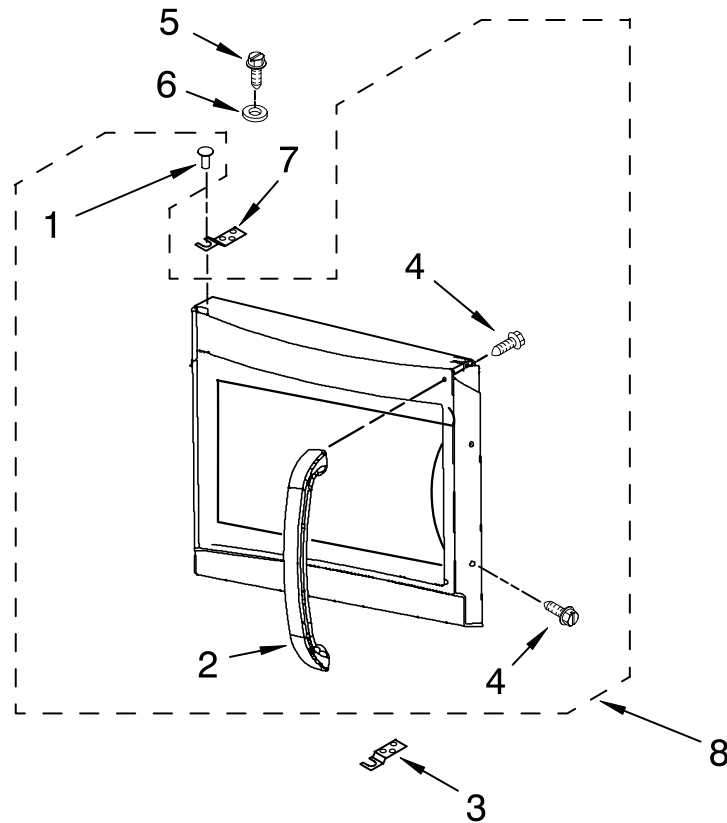

CONTROL PANEL PARTS

For Models: GH5184XPQ4, GH5184XPB4, GH5184XPT4, GH5184XPS4
(WHITE) (BLACK) (BISCUIT) (STAINLESS)

Microwave Oven
1.8 Cu. Ft.

Illus. No.	Part No.	DESCRIPTION
1		Literature
	8205973	U & C Guide
	8205609	Tech Sheet
	8206579	Instrctn, Instlltn
	8204933	Cook Guide Label
2		Panel Asy, Control
		Includes Lens and Membrane Switch
	8205417	White
	8205419	Black
	8205418	Biscuit
	8205923	Stainless
3	W10114256	Bracket, Control
4	8205421	Microcomputer

FOR ORDERING INFORMATION REFER TO PARTS PRICE LIST

DOOR PARTS

For Models: GH5184XPQ4, GH5184XPB4, GH5184XPT4, GH5184XPS4
 (WHITE) (BLACK) (BISCUIT) (STAINLESS)

Illus. No.	Part No.	DESCRIPTION
1	8184922	Pivot, Door
2	8205224	Handle, Door
	8205227	White
	8205226	Stainless
	8205225	Biscuit
	8205225	Black
3	W10114254	Lower Hinge
4	8169479	Screw
5	8205438	Screw
6	4393278	Washer
7	W10114255	Upper Hinge
8		Complete Door
	8205413	White
	8205416	Stainless
	8205415	Biscuit
	8205414	Black