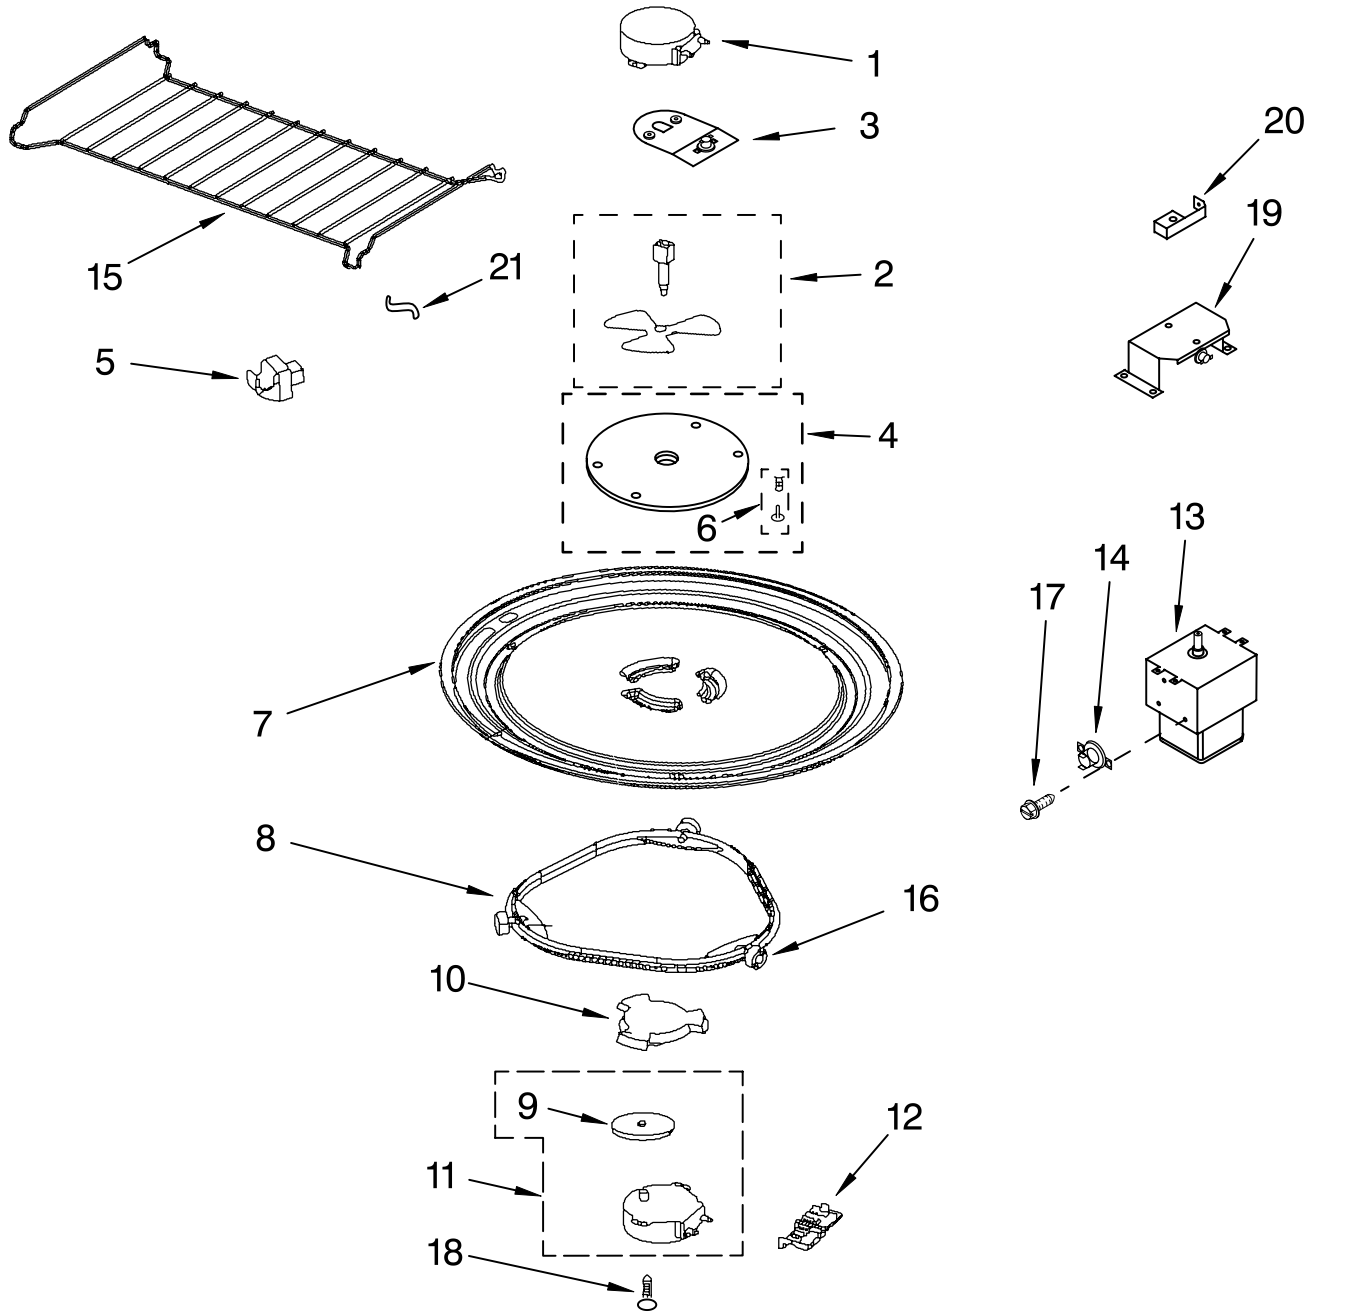

Illus. No.	Part No.	DESCRIPTION
8	8184884	Cover, Fan
9	W10114253	Motor, Fan Assy
10	8204754	Shield
11	8206460	Shield
13	4393834	Screw
14	8184198	Screw
15	8169474	Screw
16	W1011258	Holder-Noise Fltr

Illus. No.	Part No.	DESCRIPTION
17	8206446	Humidity, Sensor
18	8205853	Filter
19	8184926	Holder, Lamp
20	W10114259	Cvr Plt-NoiseFltr
21	8184129	Spacer-Copper Pipe
22	8204674	Plate, Damper
23	8169635	Cushion, Mtr

FOR ORDERING INFORMATION REFER TO PARTS PRICE LIST

MAGNETRON AND TURNTABLE PARTS

For Models: GH5184XPQ4, GH5184XPB4, GH5184XPT4, GH5184XPS4

(WHITE) (BLACK) (BISCUIT) (STAINLESS)

Illus. No.	Part No.	DESCRIPTION
1	8205044	Motor, Stirrer
2	8205202	Stirrer Shaft/Blade
3	8206454	Thermostat/Bracket
4	8184476	Cover, Inlet Includes Nails and Bushings
5	8206118	Hook, Rack (4)