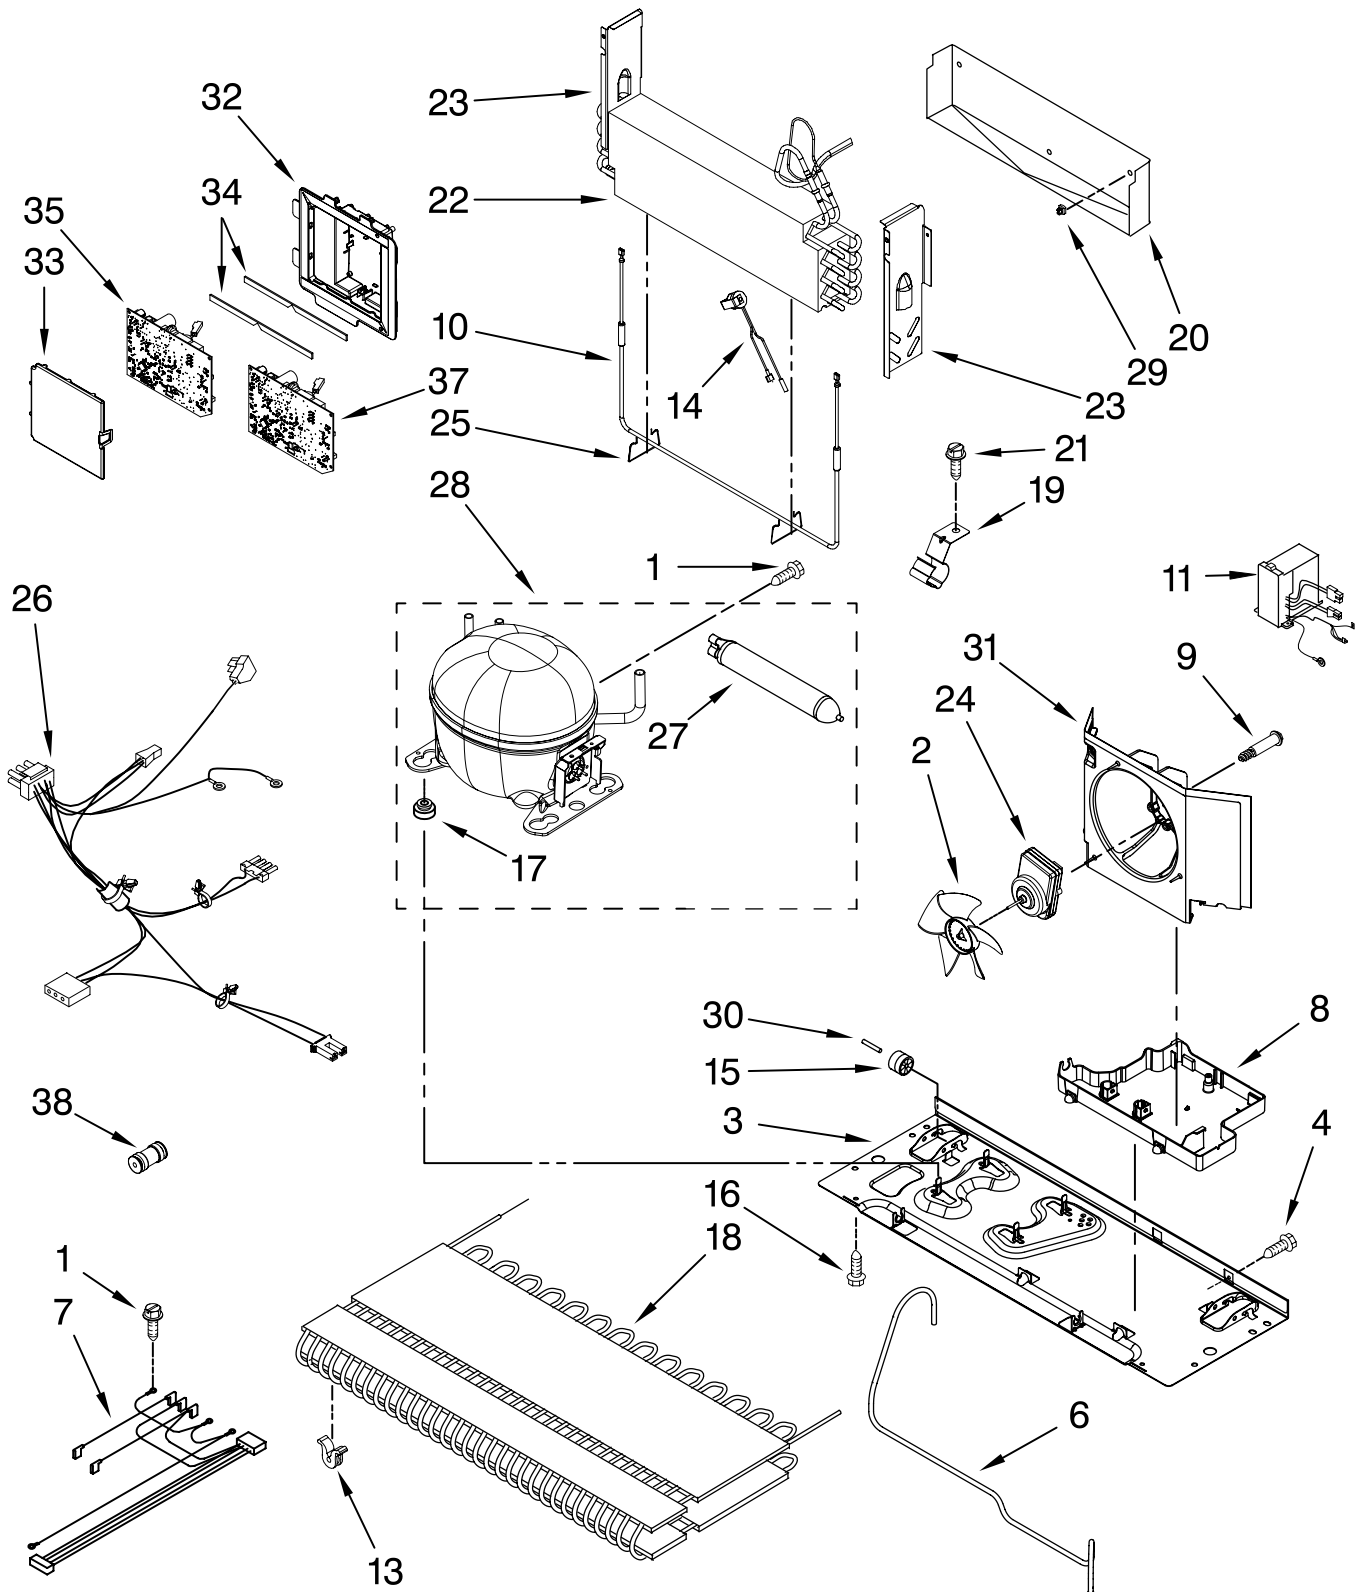

UNIT PARTS

For Model: GI7FVCXWY01
(Monochromatic Stainless)

FOR ORDERING INFORMATION REFER TO PARTS PRICE LIST

UNIT PARTS

For Model: GI7FVCXWY01
(Monochromatic Stainless)

Illus. No.	Part No.	DESCRIPTION
1	12992301	Screw
2	12825803	Blade, Fan
3	W10210985	Basepan
4	12990511	Screw
6	W10242974	Tube, Discharge
7	W10180142	Harness, Evap. Heater
8	W10215085	Pan, Drain
9	W10216919	Screw, Shoulder
10	12729123	Heater, Defrost
11	W10186719	Box, Inverter
13	W10137529	Grommet, Cond (4)
14	12639311SP	Thermostat, Defrost
15	12477102	Roller (2)
16	12992101	Screw
17	10835903SP	Grommet (4)
18	W10135026	Condenser
19	10547003	Clip, Drier
20	12225403WD	Tray, Drip
21	12990701	Screw

Illus. No.	Part No.	DESCRIPTION
22	12959803	Evaporator
23		Dam
	12963102SP	Right Side
	12963002SP	Left Side
24	12825101	Motor, Fan
25	10428101	Clip, Heater
26	W10271463	Harness, Unit with Power Cord
27	W10143759	Drier
28	W10168473	Compressor (Includes items 11 and 27)
29	10623002	Clip, Evaporator
30	12477202	Axle, Roller (2)
31	W10189184	Shroud
32	W10159461	Box, HV Control
33	12957702	Lid, HV Box
34	12957801	Gasket, HV Box
35	W10267646	Board, Control (HV, Gemini)
37	W10226427	Power Supply
38	2209709	Connector, Water

Illus. No.	Part No.	DESCRIPTION
Following Parts Not Illustrated and Optional Parts Not Included		
	978025	Valve, Access (1/4")
	978026	Valve, Access (5/16")
	978027	Valve, Access (3/8")
	978028	Valve, Access (1/2")
	978029	Valve, Access (5/8")
	978030	Valve, Access (3/4")
	876764	Valve, Access (3/16")

REFRIGERANT CHARGE

5.25 Ozs.
(R-134A)

FOR ORDERING INFORMATION REFER TO PARTS PRICE LIST