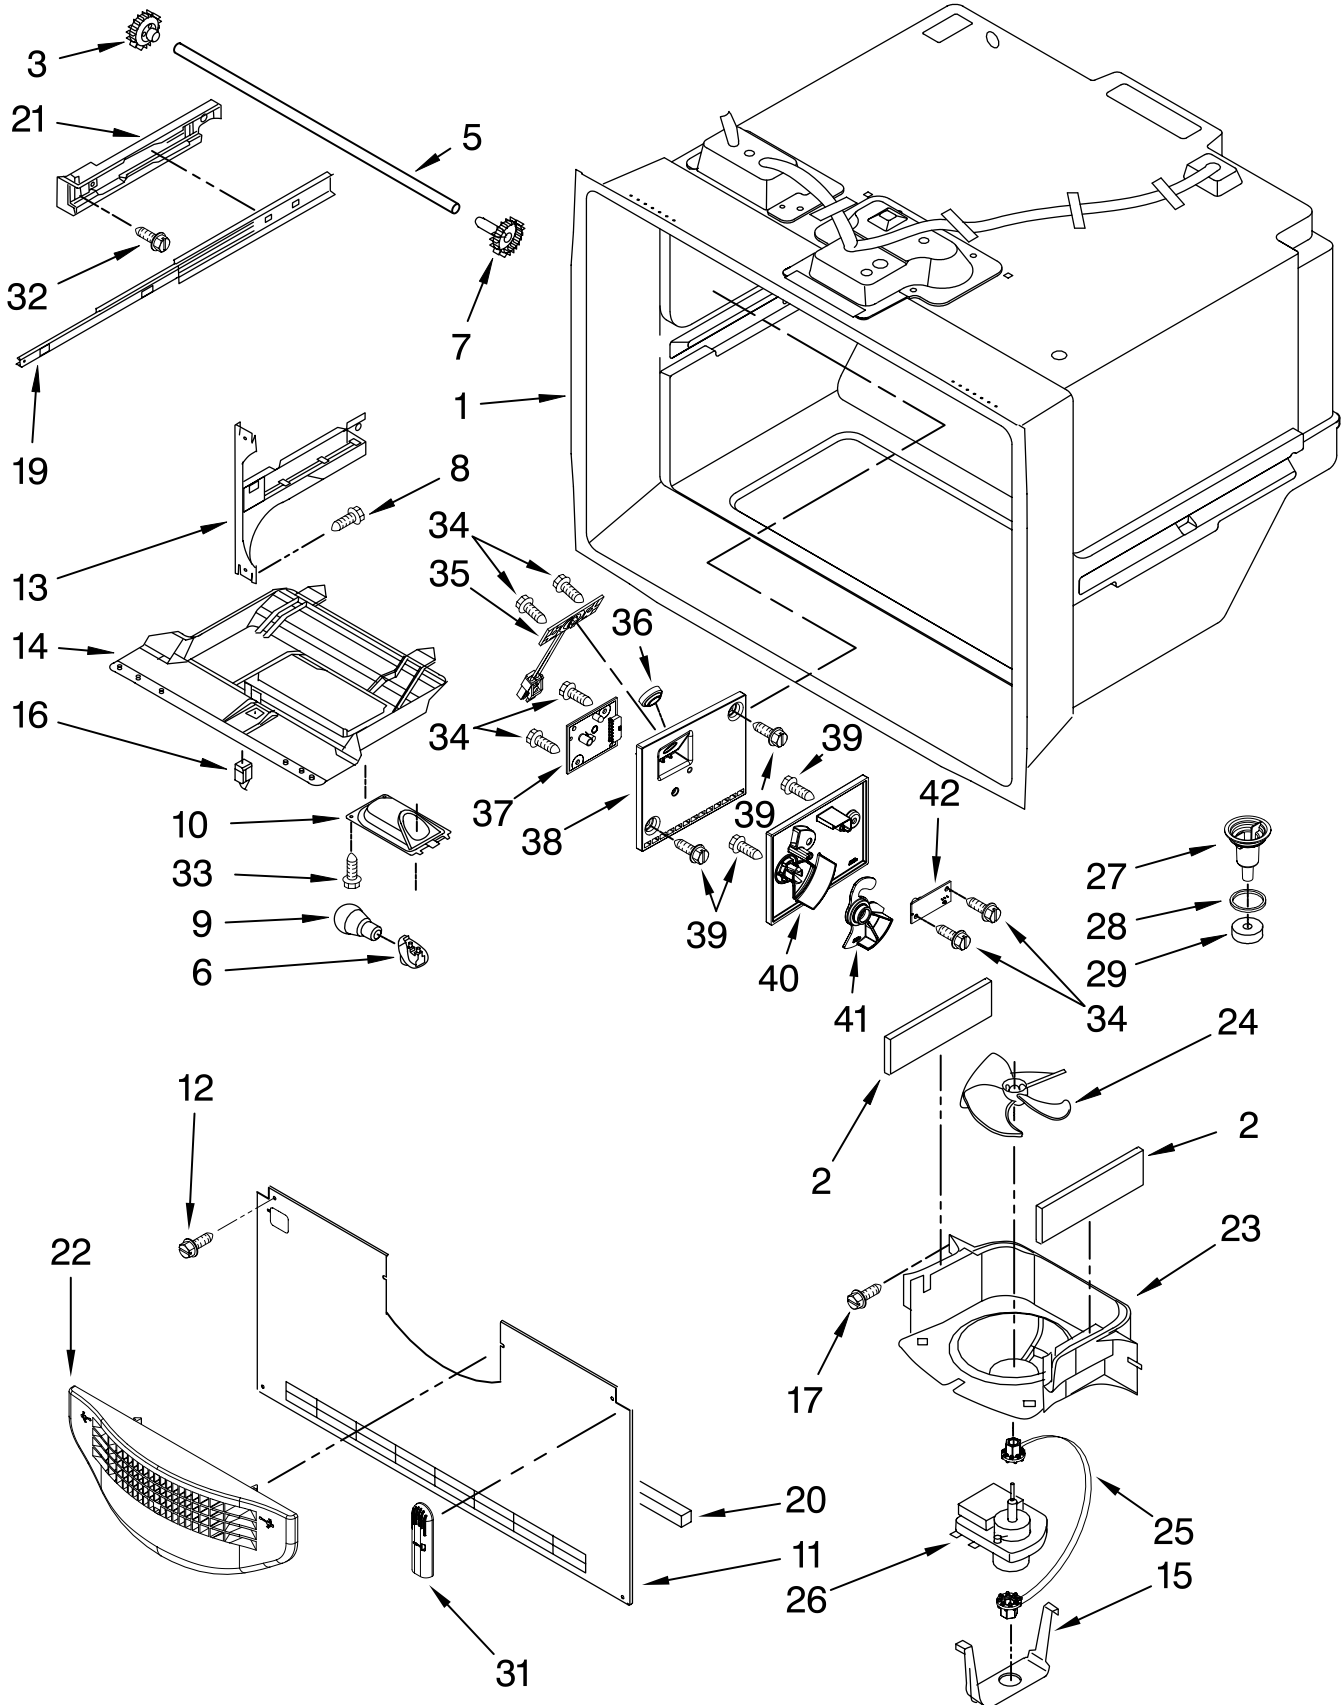

FREEZER LINER PARTS

For Model: GI7FVCXWY01
(Monochromatic Stainless)

FOR ORDERING INFORMATION REFER TO PARTS PRICE LIST

FREEZER LINER PARTS

For Model: GI7FVCXWY01
(Monochromatic Stainless)

<u>Illus. No.</u>	<u>Part No.</u>	<u>DESCRIPTION</u>
1		Liner (Not A Serviceable Part)
2	A3189392	Gasket, Foam
3	12002497	Gear (Left) (Includes Item 7)
5	12812903WD	Shaft
6	12570701SP	Socket, Light
7	12002497	Gear (Right) (Includes Item 3)
8	12990521	Screw (8)
9	W10194422	Bulb, Light
10	12476401SP	Housing, Light
11	12935801	Cover, Evaporator
12	12990511	Screw (4)
13		Bracket, Door
	W10122147	Left
	W10122148	Right
14	13027902SP	Housing, Light
15	12956601	Clip, Evap Motor
16	12466111SP	Switch, Light
17	12990504	Screw (2)
19	W10120018	Slide, Door
20	A3189396	Gasket, Bottom
21		Adapter, Slide
	W10159938	Left
	W10159939	Right
22	12959901	Grille, Fz Air
23	12951401	Shroud, Evap Fan
24	12986101	Blade, Fan (Evaporator)
25	12951101	Grommet
26	W10252866	Motor, Evaporator
27	D7753903	Funnel, Drain
28	M0500703	Seal
29	B8381501	Gasket
31	12815301	Cover, Thermistor
32	12990501	Screw (6)
33	12991603V	Screw
34	12993001	Screw
35	W10231571	LED, Ice Bin
36	W10225288	Lens, Ice Bin LED
37	W10273549	Board, Receiver
38	W10251672	Cover, Receiver
39	3400065	Screw
40	W10199834	Cover, Emitter
41	W10211511	Shutoff, Emitter
42	W10180607	Board, Emitter

Following Parts Not Illustrated

12952005SP	Harness, Fz Module (Includes Thermistor)
W10187117	Harness, Fountain Cavity

FOR ORDERING INFORMATION REFER TO PARTS PRICE LIST