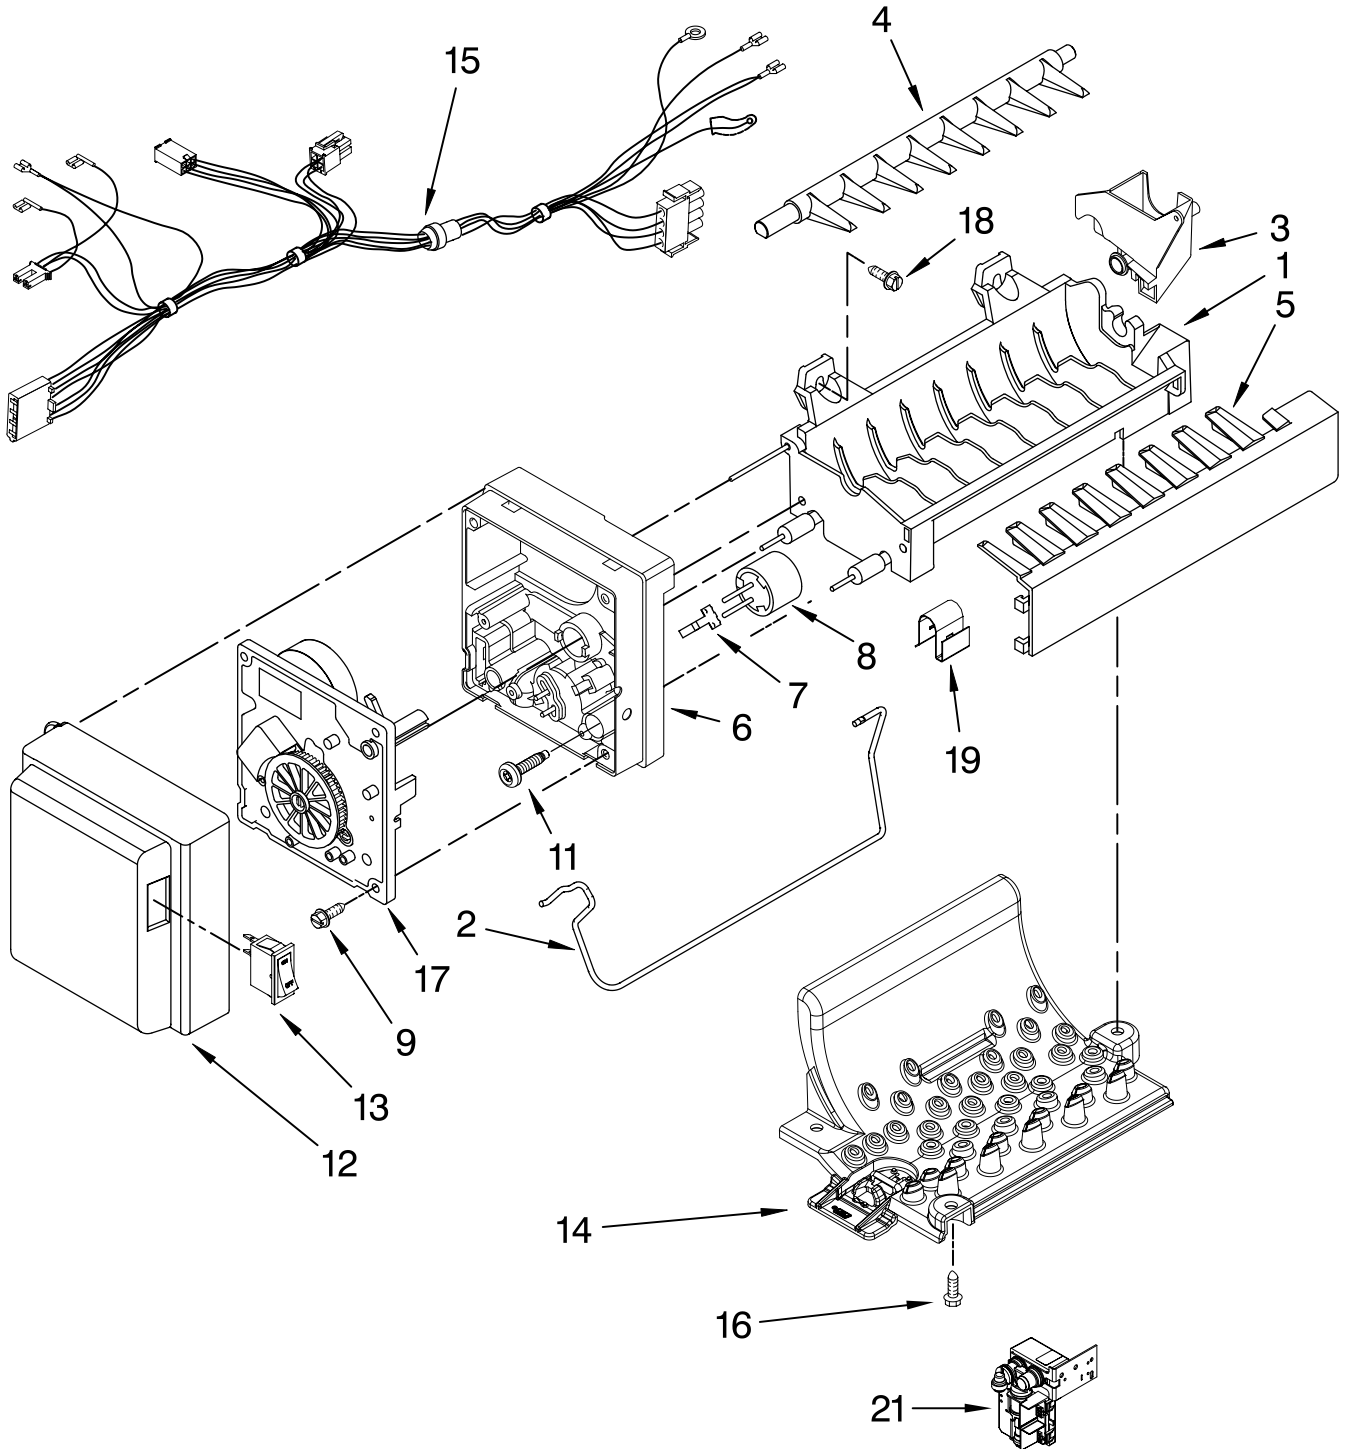

ICEMAKER PARTS

For Model: GI7FVCXWY01
(Monochromatic Stainless)

FOR ORDERING INFORMATION REFER TO PARTS PRICE LIST

ICEMAKER PARTS

For Model: GI7FVCXWY01
(Monochromatic Stainless)

Illus. No.	Part No.	DESCRIPTION
1	W10161596	Mold & Heater Assembly (Also Order 542638 Grease)
2	W10175514	Arm, Shutoff
3	W10160726	Cup, Fill
4	W10136605	Ejector
5	W10267602	Ice Stripper
6	2194712	Support, Housing
7	2315522	Retainer, Thermostat
8	628397	Thermostat (Also Order 542369 Cement)
9	489464	Screw (3)
11	8533917	Screw (2)
12	W10212429	Cover
13	W10212431	Switch, On-Off
14	W10194598	Duct, Impinger Top
15	W10249475	Harness, Icemaker
16	12990511K	Screw, Impinger
17	626691	Module Assembly
18	489276	Screw (3)
19	628379	Clip
21	W10270395	Valve, Smart
100	W10122559	Icemaker Assembly

Following Parts Not Illustrated

10244904 Coupling