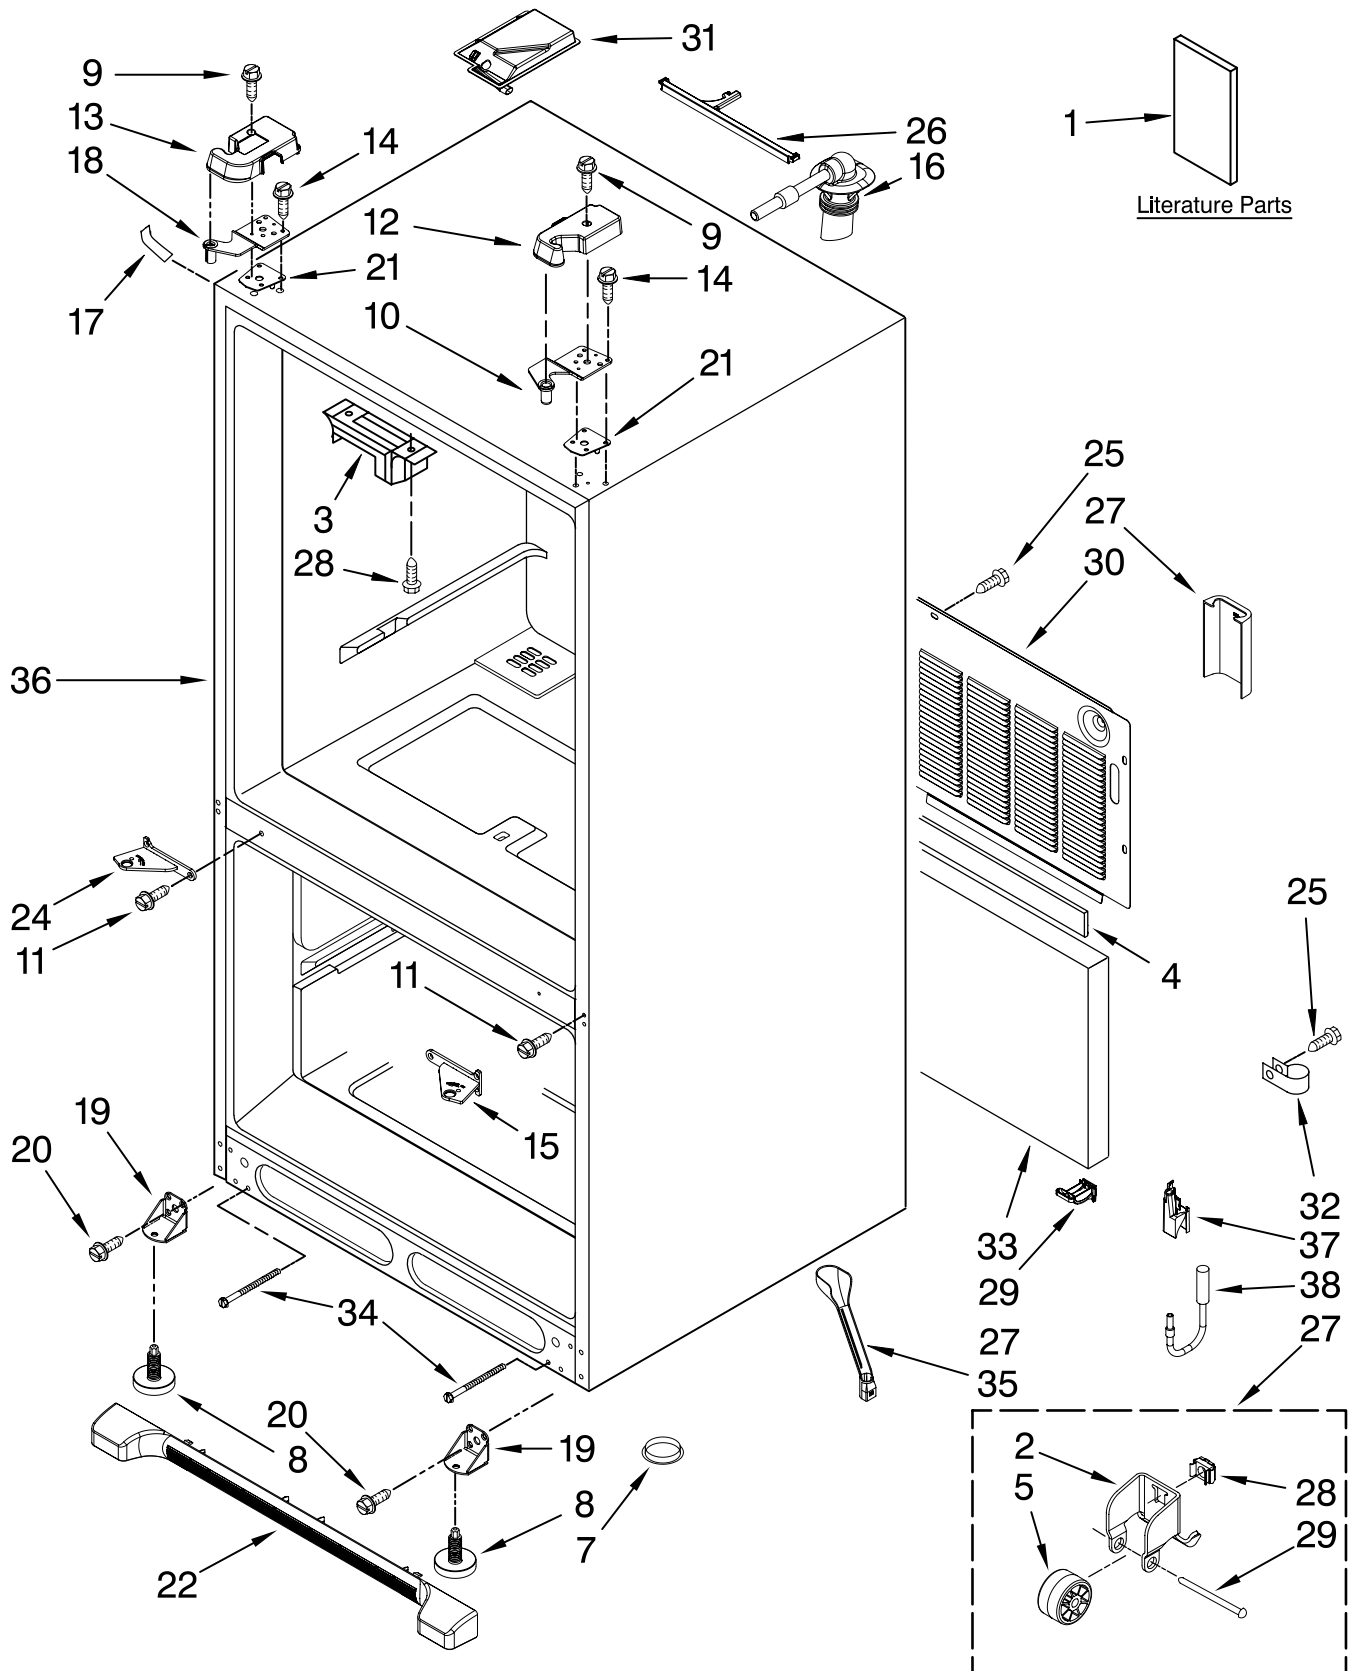

CABINET PARTS

For Model: GI7FVCXWY01
(Monochromatic Stainless)

REFRIGERATOR

FOR ORDERING INFORMATION REFER TO PARTS PRICE LIST

CABINET PARTS

For Model: GI7FVCXWY01
(Monochromatic Stainless)

Illus. No.	Part No.	DESCRIPTION
1		Literature Parts
	W10238852	Tech Sheet
	W10226405	Owners Manual
	W10276054	Tag, Energy
2	12456801V	Bracket
3	12698403	Block, Pivot
4	B5759655	Gasket
5	10450603V	Roller
7	A3076901	Plug, Button
8	10354002	Brake, Foot
9	12992602	Screw
10	12963205ED	Hinge, Top Right
11	12992201	Screw (6)
12		Cover, Right Hinge
	W10272998	Apollo Grey
13		Cover, Left Hinge
	W10272481	Apollo Grey
14	12992403	Screw (6)
15		Hinge, Center (RT)
	13000002AP	Apollo Grey
16	W10213219	Fill Tube, Icemaker
17		Cover, Corner (2)
	12587703AP	Apollo Grey
18	W10213415	Hinge, Top Left
19	12906303WD	Foot, Cabinet
20	12991302	Screw (8)
21		Shim, Hinge
	12999501	Left
	12999502	Right
22		Grille, Toe
	12880103AP	Apollo Grey
24		Hinge, Center (LT)
	13000001AP	Apollo Grey
25	12990511	Screw (10)
26		Cover, Water Line
	W10253811	Apollo Grey
27	12580304	Roller Bracket Assembly
28	M0286708V	Nut, Speed
29	M1205302V	Rivet
30	W10270394	Cover, Unit
31		Sump, Cabinet Top (Icemaker)
	W10237969	Apollo Grey
32	M0108107	Clamp, Tube
33	12820505	Insulation, Sound
34	12606103	Bolt, Roller Adjust
35	W10210988	Tube, Drain
36		Cabinet (Not a Servicable Part)
37	W10236761	Cover, Water Valve
38	W10223786	Waterline, Household