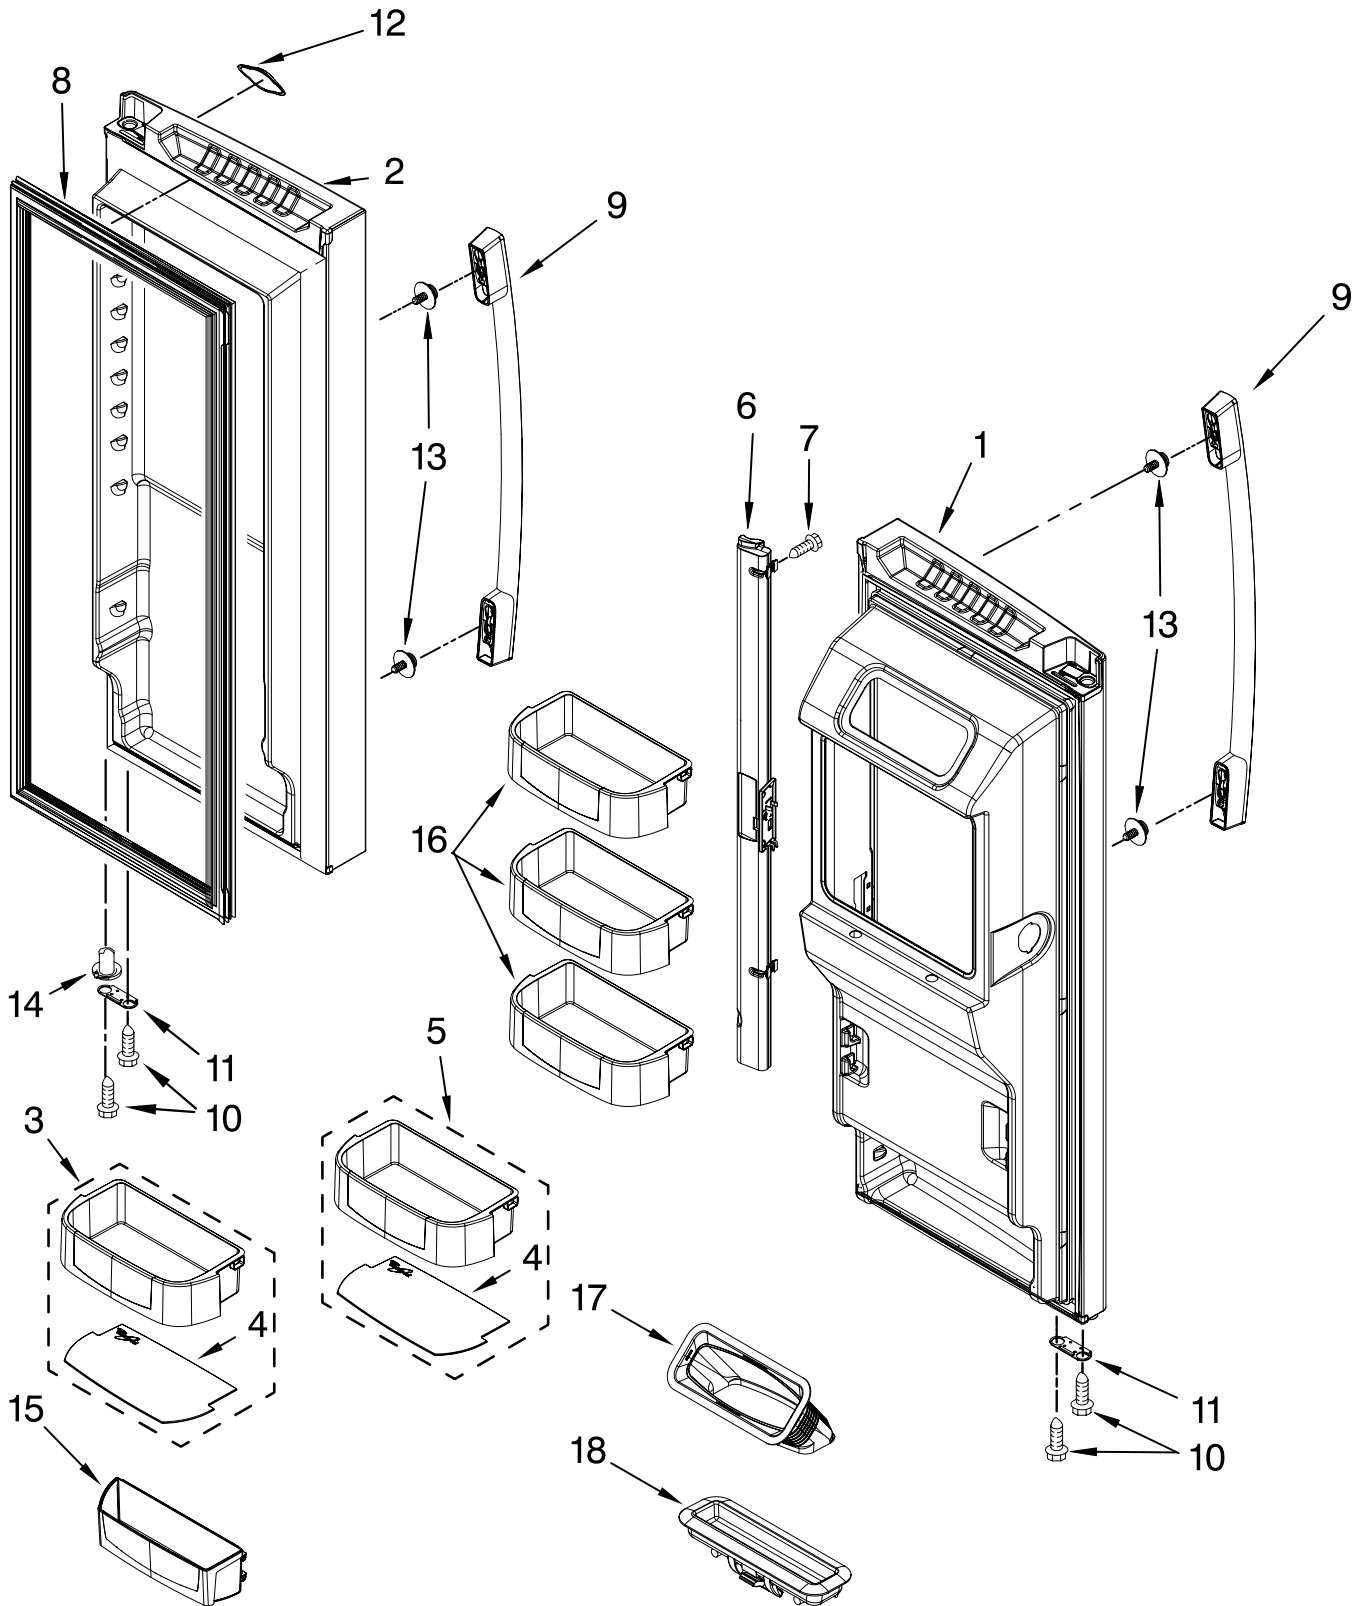

REFRIGERATOR DOOR PARTS

For Model: G17FVCXWY01
(Monochromatic Stainless)

FOR ORDERING INFORMATION REFER TO PARTS PRICE LIST

REFRIGERATOR DOOR PARTS

For Model: GI7FVCXWY01
(Monochromatic Stainless)

Illus.	Part	
No.	No.	DESCRIPTION
1		Door, Left
	13102607SQ	Stainless
2		Door, Right
	13102606SQ	Stainless
3	W10243069	Bucket, Door Gallon (RH) (Includes #4)
4	W10240011	Gripper, Gallon
5	W10243070	Bucket, Door Gallon (LH) (Includes #4)
6		Mullion, Door
	12722815AP	Apollo Grey
7	12990204	Screw
8		Gasket, Door
	W10163991	Apollo Grey
9		Handle, Door
	W10223019	Stainless
10	12990504	Screw
11		Stop, Door
	12968202AP	Apollo Grey
12	2220214	Nameplate
13	12992902	Mount, Handle
14		Closure, Door
	12028505AP	Apollo Grey
15	W10212139	Bucket, Small
16	W10237237	Bucket, Door Gallon (RH) (Without Gripper)
17	W10213592	Chute, Ice Door Opening
18	W10212141	Latch, Ice Bin

FOR ORDERING INFORMATION REFER TO PARTS PRICE LIST