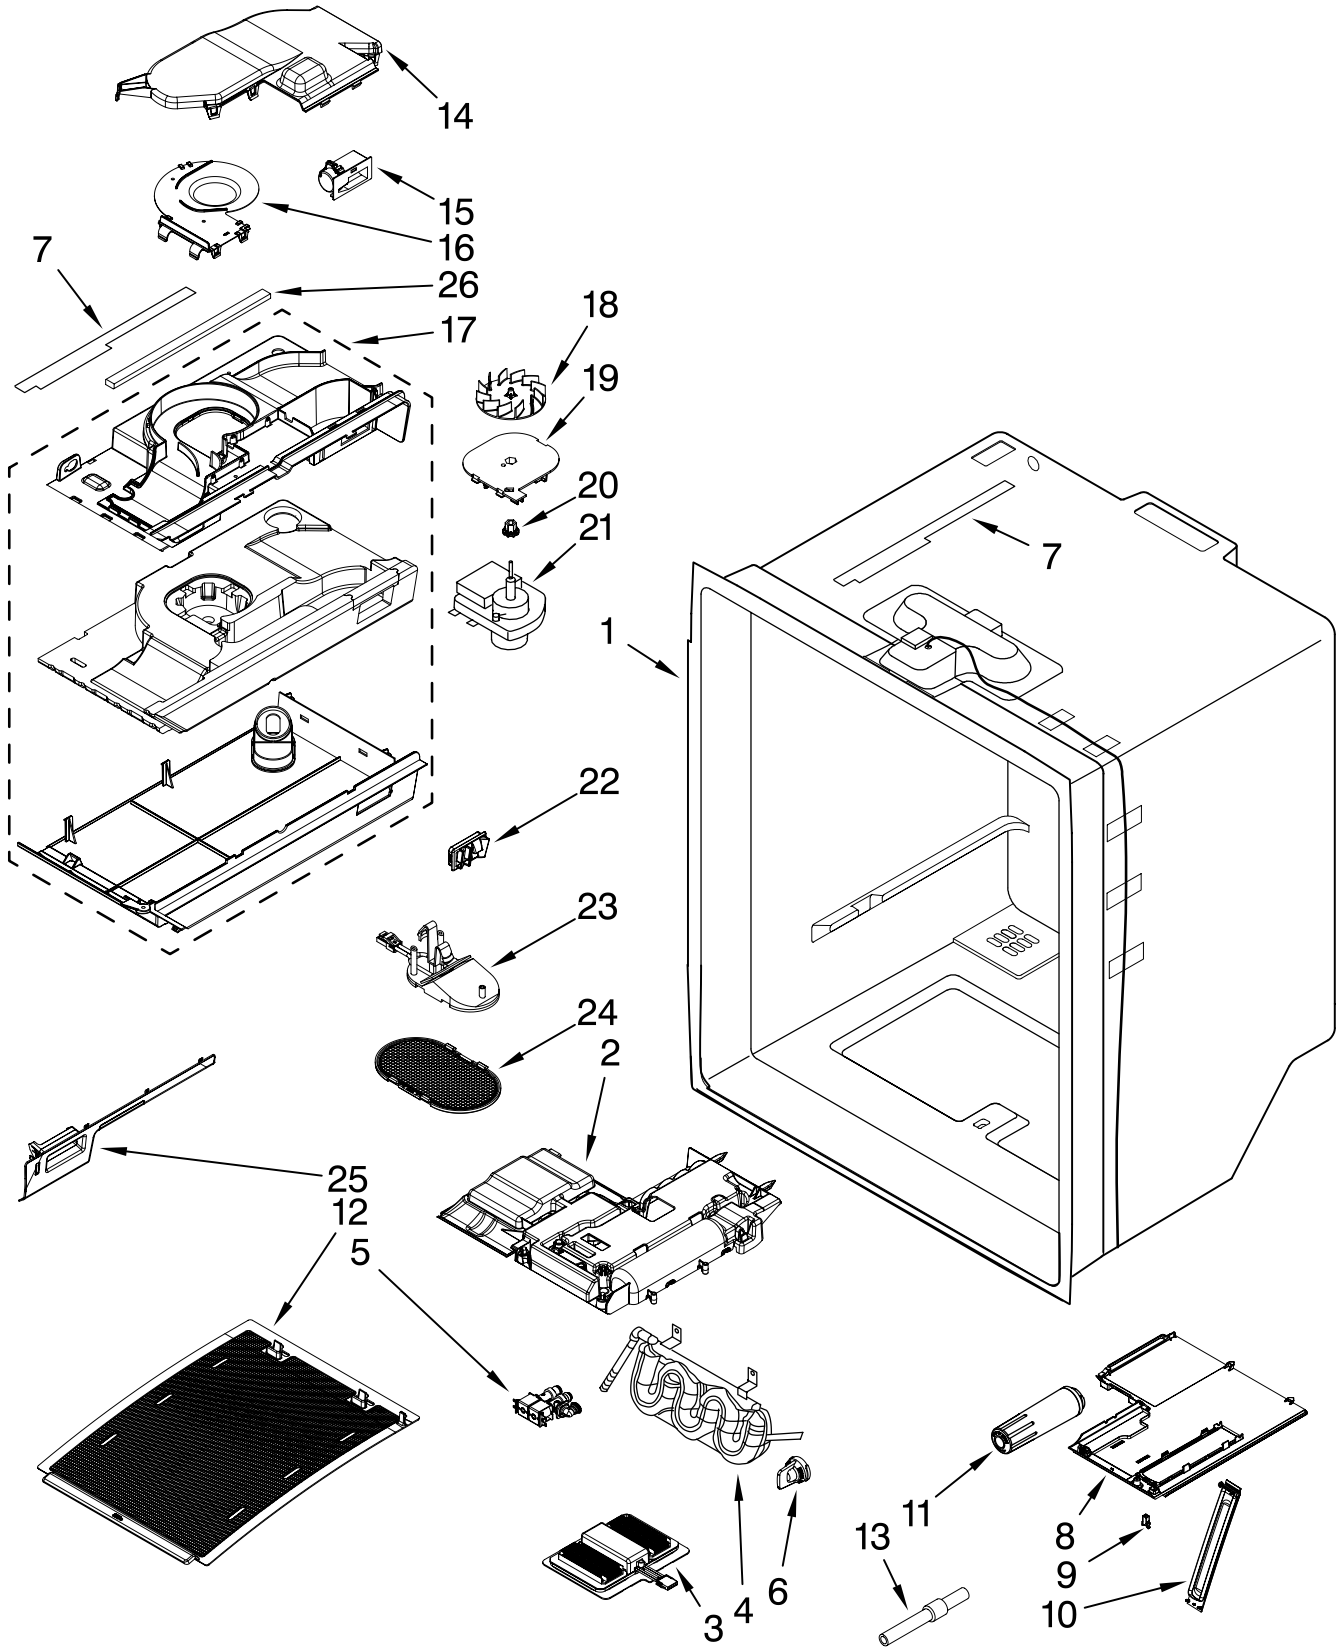

REFRIGERATOR LINER PARTS

For Model: GI7FVCXWY01
(Monochromatic Stainless)

FOR ORDERING INFORMATION REFER TO PARTS PRICE LIST

REFRIGERATOR LINER PARTS

For Model: GI7FVCXWY01
(Monochromatic Stainless)

Illus. No.	Part No.	DESCRIPTION
1		Liner (Not A Serviceable Part)
2	W10214813	Bracket, Water System
3	W10223894	LEF Light Module
4	W10216070	Tank, Water
5	12956105	Valve, Dual Water
6	12664501SP	Cartridge, Bypass
7	W10218118	Gasket
8	W10215169	Cover, Water System
9	2223877	Latch, Push
10	W10213297	Door, Filter Access
11	UKF8001	Filter, Water
12	W10231377	Lens, Refrigerator LED
13	W10226186	Waterline, Valve to Hinge
14	W10194596	Duct, Scroll Inlet
15	W10247377	Damper, Electronic Control
16	W10194595	Plate, Scroll Inlet
17		Icebox Covers (Not Serviceable Order W10256944 Icebox Assembly)
18	W10123444K	Wheel, Impeller
19	W10194600	Bracket, Motor
20	12732801K	Grommet, Hex Fan
21	W10252866	Motor, Evap ECM
22	W10216534	Grille, Ref Air
23	W10223895	Module, LED Light, Auxiliary
24	W10237349	Lens, Icebox Cover LED
25	W10323795	Fascia Assembly (Includes Door, Switch, & Spring)
26	W10218116	Gasket
100	W10256944	Icebox Assembly, Complete

Following Parts Not Illustrated

W10267346 Harness, RC Lights (Includes Thermistor)

FOR ORDERING INFORMATION REFER TO PARTS PRICE LIST