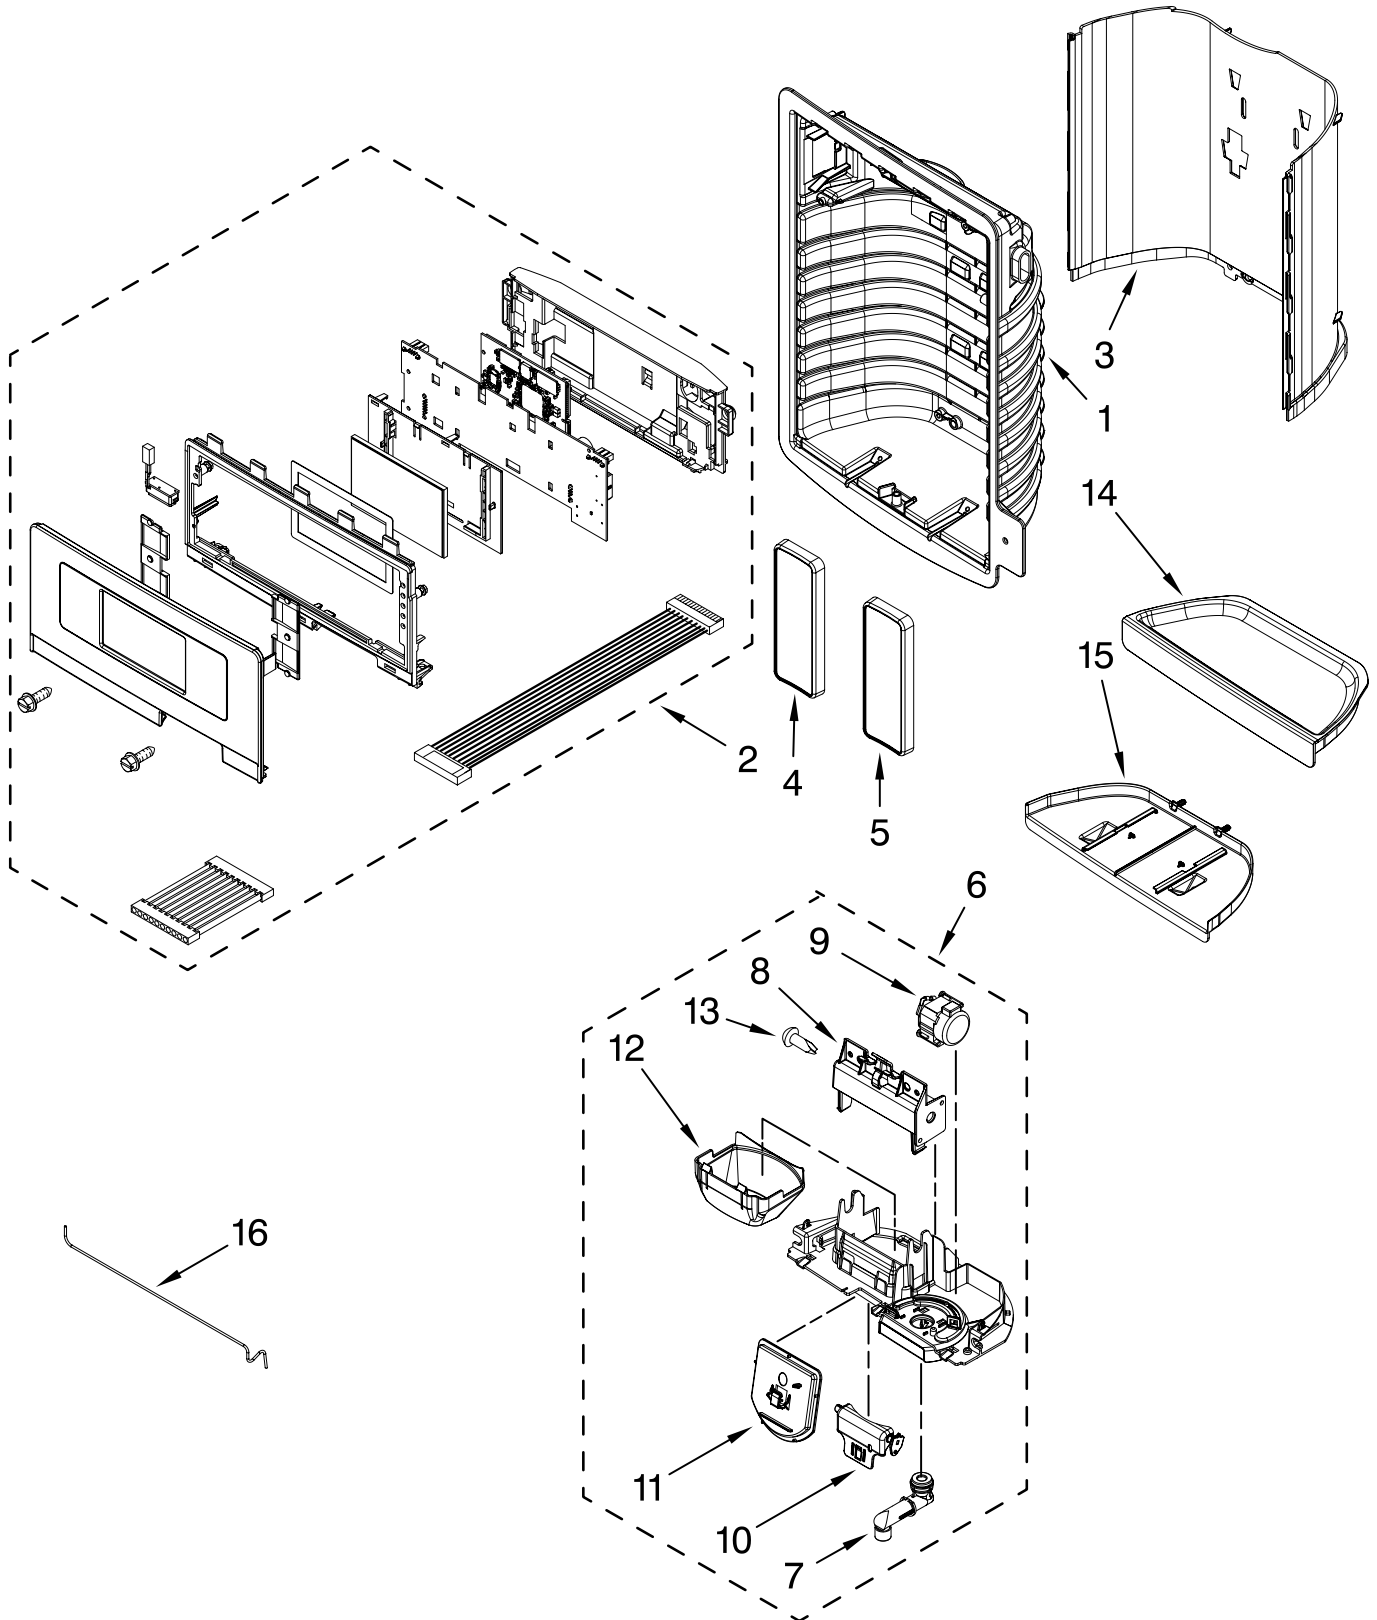

DISPENSER FRONT PARTS

For Model: GI7FVCXWY01
(Monochromatic Stainless)

FOR ORDERING INFORMATION REFER TO PARTS PRICE LIST

DISPENSER FRONT PARTS

For Model: GI7FVCXWY01
(Monochromatic Stainless)

Illus. No.	Part No.	DESCRIPTION
1		Housing, Dispenser (Not Serviced)
2		UI Assembly
3	W10271910	Satina False Wall, Dispenser
4	W10268792	Stainless Pad, Ice
5	W10212876	Nickel Pad, Water
6	W10212881	Nickel Separator Assembly
7	W10215954	Stainless Spigot
8	2316647	Bracket, Ice Door
9	W10174827	Motor, Ice Door
10	W10205979	Support, Ice Door
11	W10174809	Door, Ice
12	W10174811	Guide, Ice
13	W10277159	Screw
14	4449745	Tray, Dispenser
15	W10267864	Stainless Slide, Tray Dispenser
16	W10267863	Apollo Grey Tube, Water (Dispenser)

FOR ORDERING INFORMATION REFER TO PARTS PRICE LIST