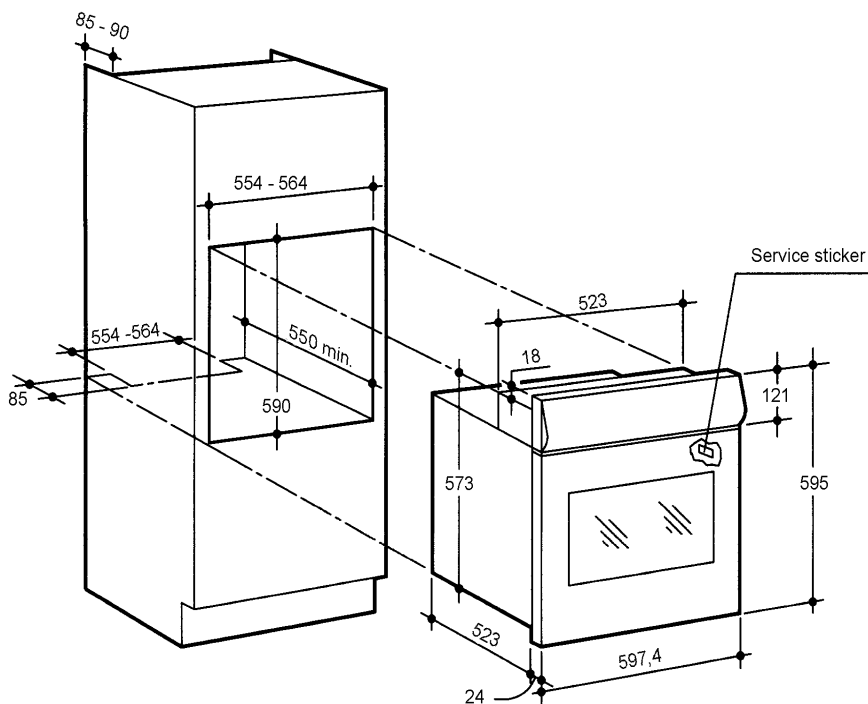

**Gas power**

Oven	2,40	kW
------	------	----

Type of gas used	Type of burner	Injector marking (100/mm)	Rated heat capacity (kW)	Rated consumption	Reduced heat capacity (kW)	Gas pressure (mbar)		
						min.	rat.	max.
Natural gas (Methane) G20	oven	115	2,40	228 l/h	0,72	17	20	25
LPG G30	oven	73	2,40	174 g/h	0,72	20	28-30	35
LPG G31	oven	73	2,40	172 g/h	0,72	25	37	45