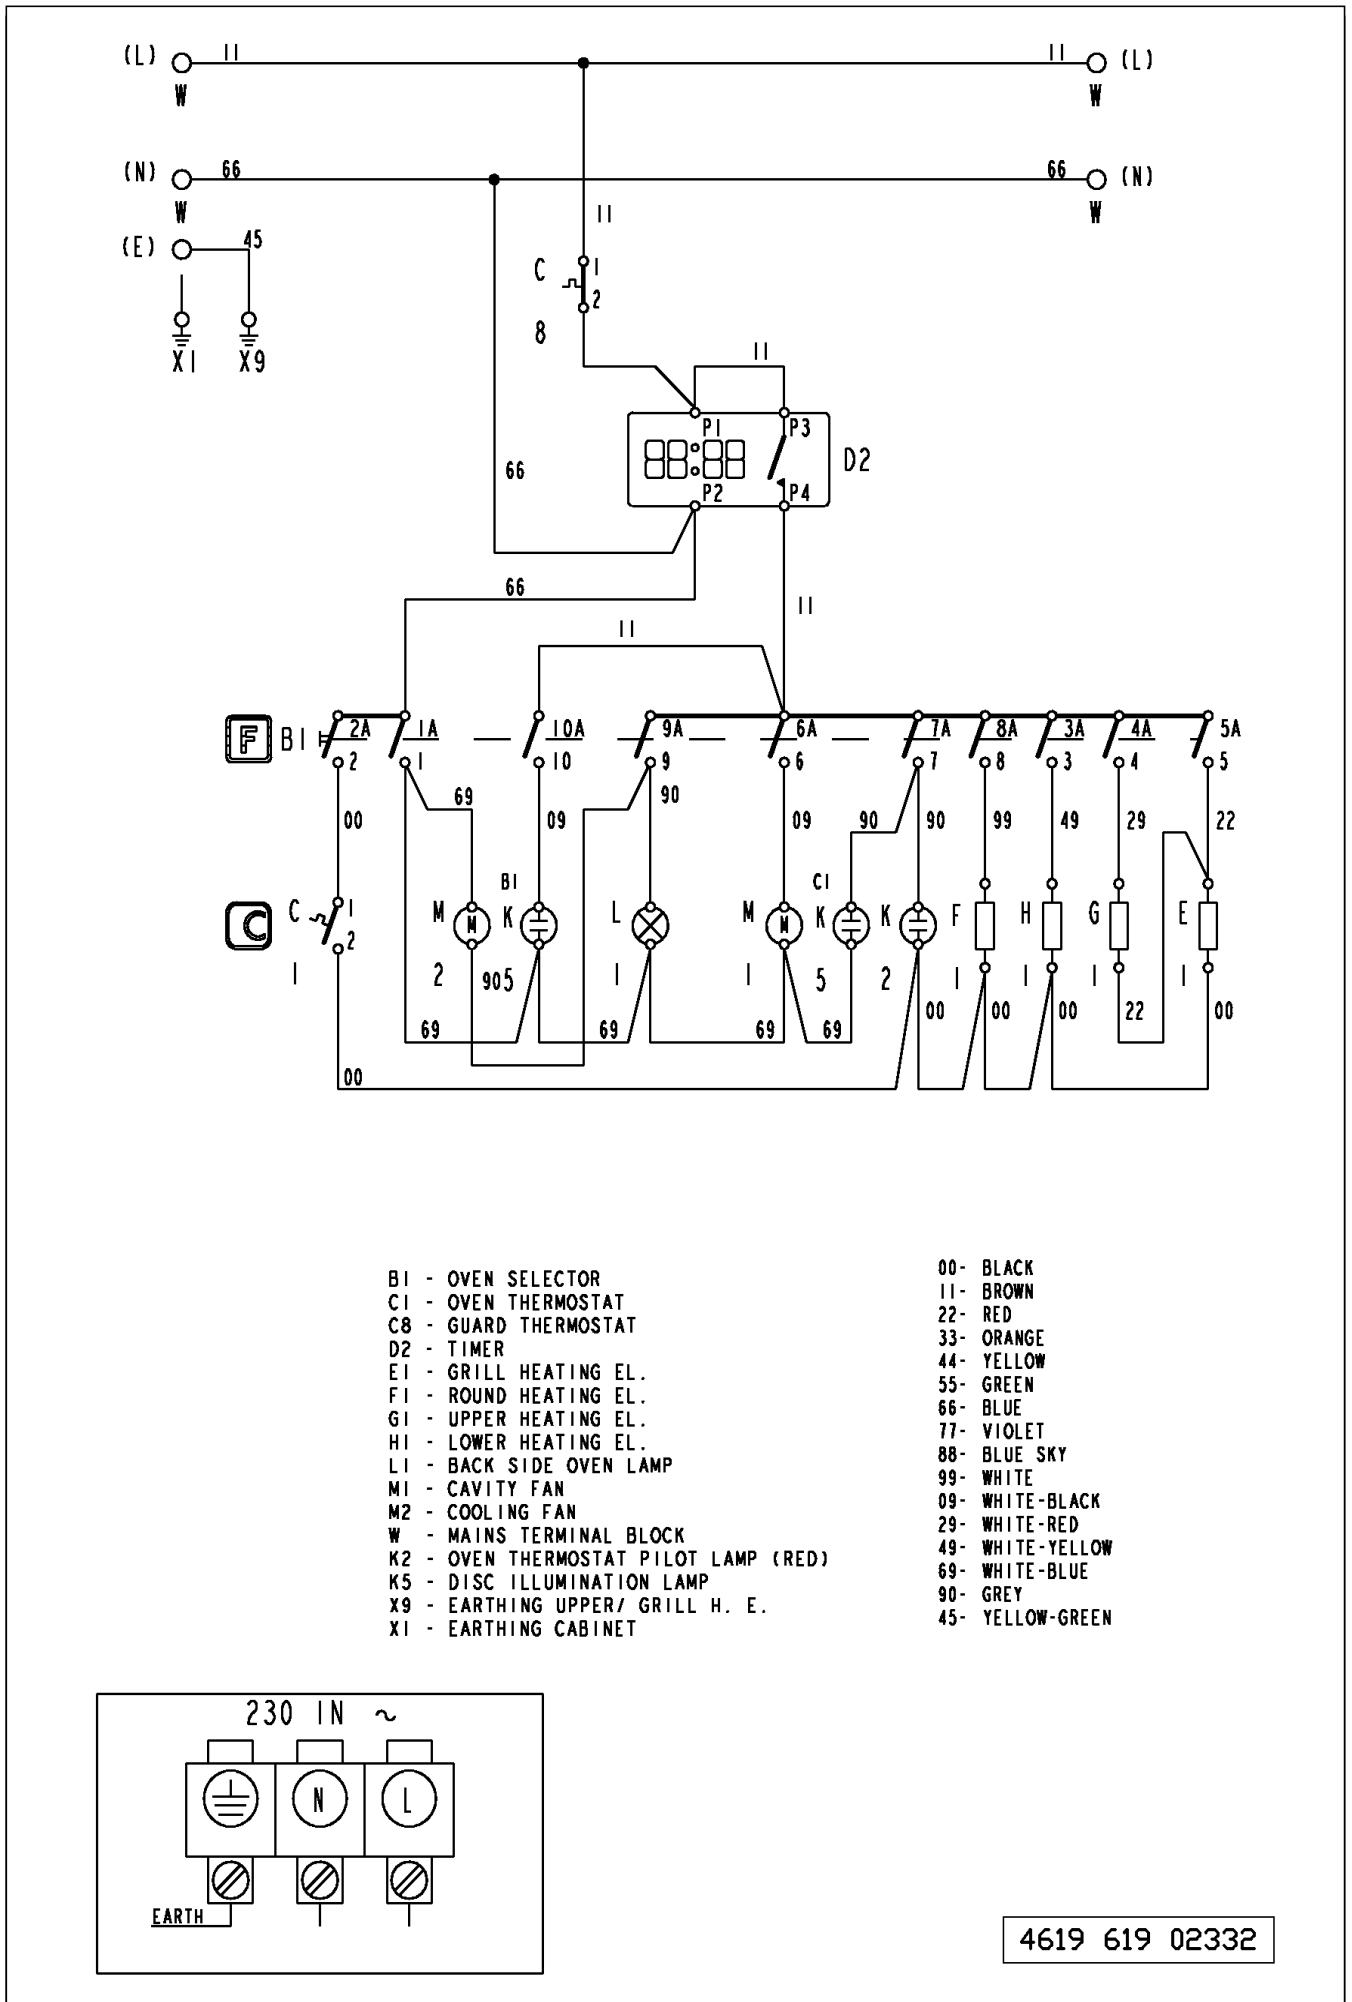

Wiring diagram

- BI - OVEN SELECTOR
- CI - OVEN THERMOSTAT
- C8 - GUARD THERMOSTAT
- D2 - TIMER
- EI - GRILL HEATING EL.
- FI - ROUND HEATING EL.
- GI - UPPER HEATING EL.
- HI - LOWER HEATING EL.
- LI - BACK SIDE OVEN LAMP
- MI - CAVITY FAN
- M2 - COOLING FAN
- W - MAINS TERMINAL BLOCK
- K2 - OVEN THERMOSTAT PILOT LAMP (RED)
- K5 - DISC ILLUMINATION LAMP
- X9 - EARTHING UPPER/ GRILL H. E.
- XI - EARTHING CABINET

- 00- BLACK
- 11- BROWN
- 22- RED
- 33- ORANGE
- 44- YELLOW
- 55- GREEN
- 66- BLUE
- 77- VIOLET
- 88- BLUE SKY
- 99- WHITE
- 09- WHITE-BLACK
- 29- WHITE-RED
- 49- WHITE-YELLOW
- 69- WHITE-BLUE
- 90- GREY
- 45- YELLOW-GREEN