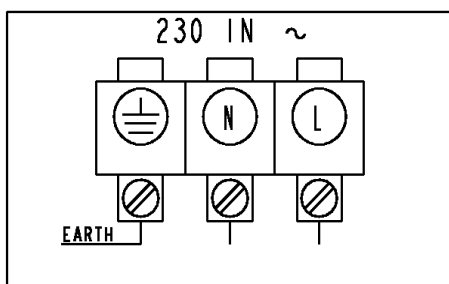

4619 619 02332