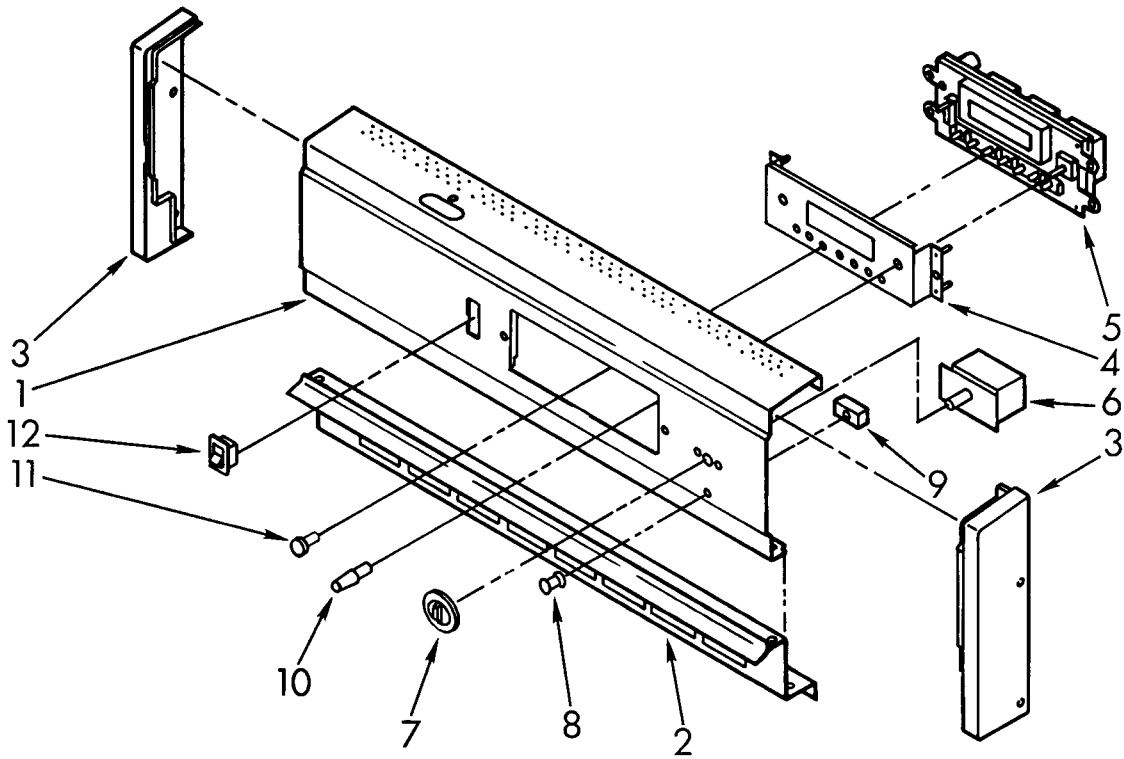

CONTROL PANEL PARTS

For Model: BES450WB1

NOTE: The screws and nuts required to attach a part are listed immediately following that part.

1	3180707	Panel, Control
2	3180643	Insert, Control Panel
3		End Cap
	3180677	Left
	3180678	Right
	4173601	Screw, Black (6)
4	3180746	Lens, Clock
5	3180745	Control, Upper Oven
	3181004	Nut (4)
	4173601	Screw (2)
6	3178284	Thermostat, Lower Oven
	3178002	Screw (2)
7	3180949	Knob, Thermostat
8	3180920	Lens, Indicator
9	314031	Indicator, Light
10	3149784	Knob, Bit Generator
11	3149780	Set Button, Knob
12	3148564	Switch, Rocker

LITERATURE PARTS

LIT4356270	Repair Parts List
LIT3180719	Tech Sheet
LIT3180938	Installation Instructions
LIT3177069	Use & Care Guide