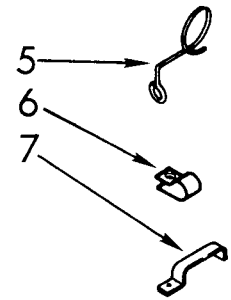

# UPPER OVEN DOOR PARTS

For Model: BES450WB1

NOTE: The screws and nuts required to attach a part are listed immediately following that part.

1	3177597	Liner, Door
	4168863	Screw (6)
	3178001	Screw (2)
2	3178584	Seal, Window
3	3179694	Spacer, Window
4	3177831	Latch, Strike
	300890	Screw (2)
5	3177719	Insulation Retainer
	300890	Screw (4)
6	4163855	Bracket, Glass Mounting (2)
	300890	Screw (4)
7	3180637	Glass, Door
	310706	Clip, Glass (16)
8	4164243	Glass, Reflective
9	3180635	Frame, Door
10	3180654	Handle, Door
	3181924	Screw (4)
11	3181850	Clip (2)
13	4164235	Window Pack
14	3180094	Insulation, Door
15	3181723	Bumper, Door Glass

# LOWER OVEN DOOR PARTS

For Model: BES450WB1

NOTE: The screws and nuts required to attach a part are listed immediately following that part.

1	3177598	Liner, Door
	3178001	Screw (2)
	4168863	Screw (6)
2	3178584	Seal, Window
3	3179694	Spacer, Window
4	4169572	Window Pack
5	3177719	Retainer, Insulation
	300890	Screw (4)
6	3180637	Glass, Door
	310706	Clip, Glass (16)
7	3180635	Frame, Door
8	3180654	Handle, Door
	3181924	Screw (2)
9	3181850	Clip (2)
11	3181723	Bumper, Door Glass

# WIRING HARNESS PARTS

For Model: BES450WB1

1	3181193	Wiring Harness Latch Switch
3	3180618	Wiring Harness (Lower Oven)
4	3180619	Wiring Harness (Upper Oven)
5	3179668	Standoff, Wire
	300890	Screw (4)
6	3179669	Clamp, Wire
7	4159037	Clamp, Wire
	357572	Clip, Ground
	309133	Screw (4)