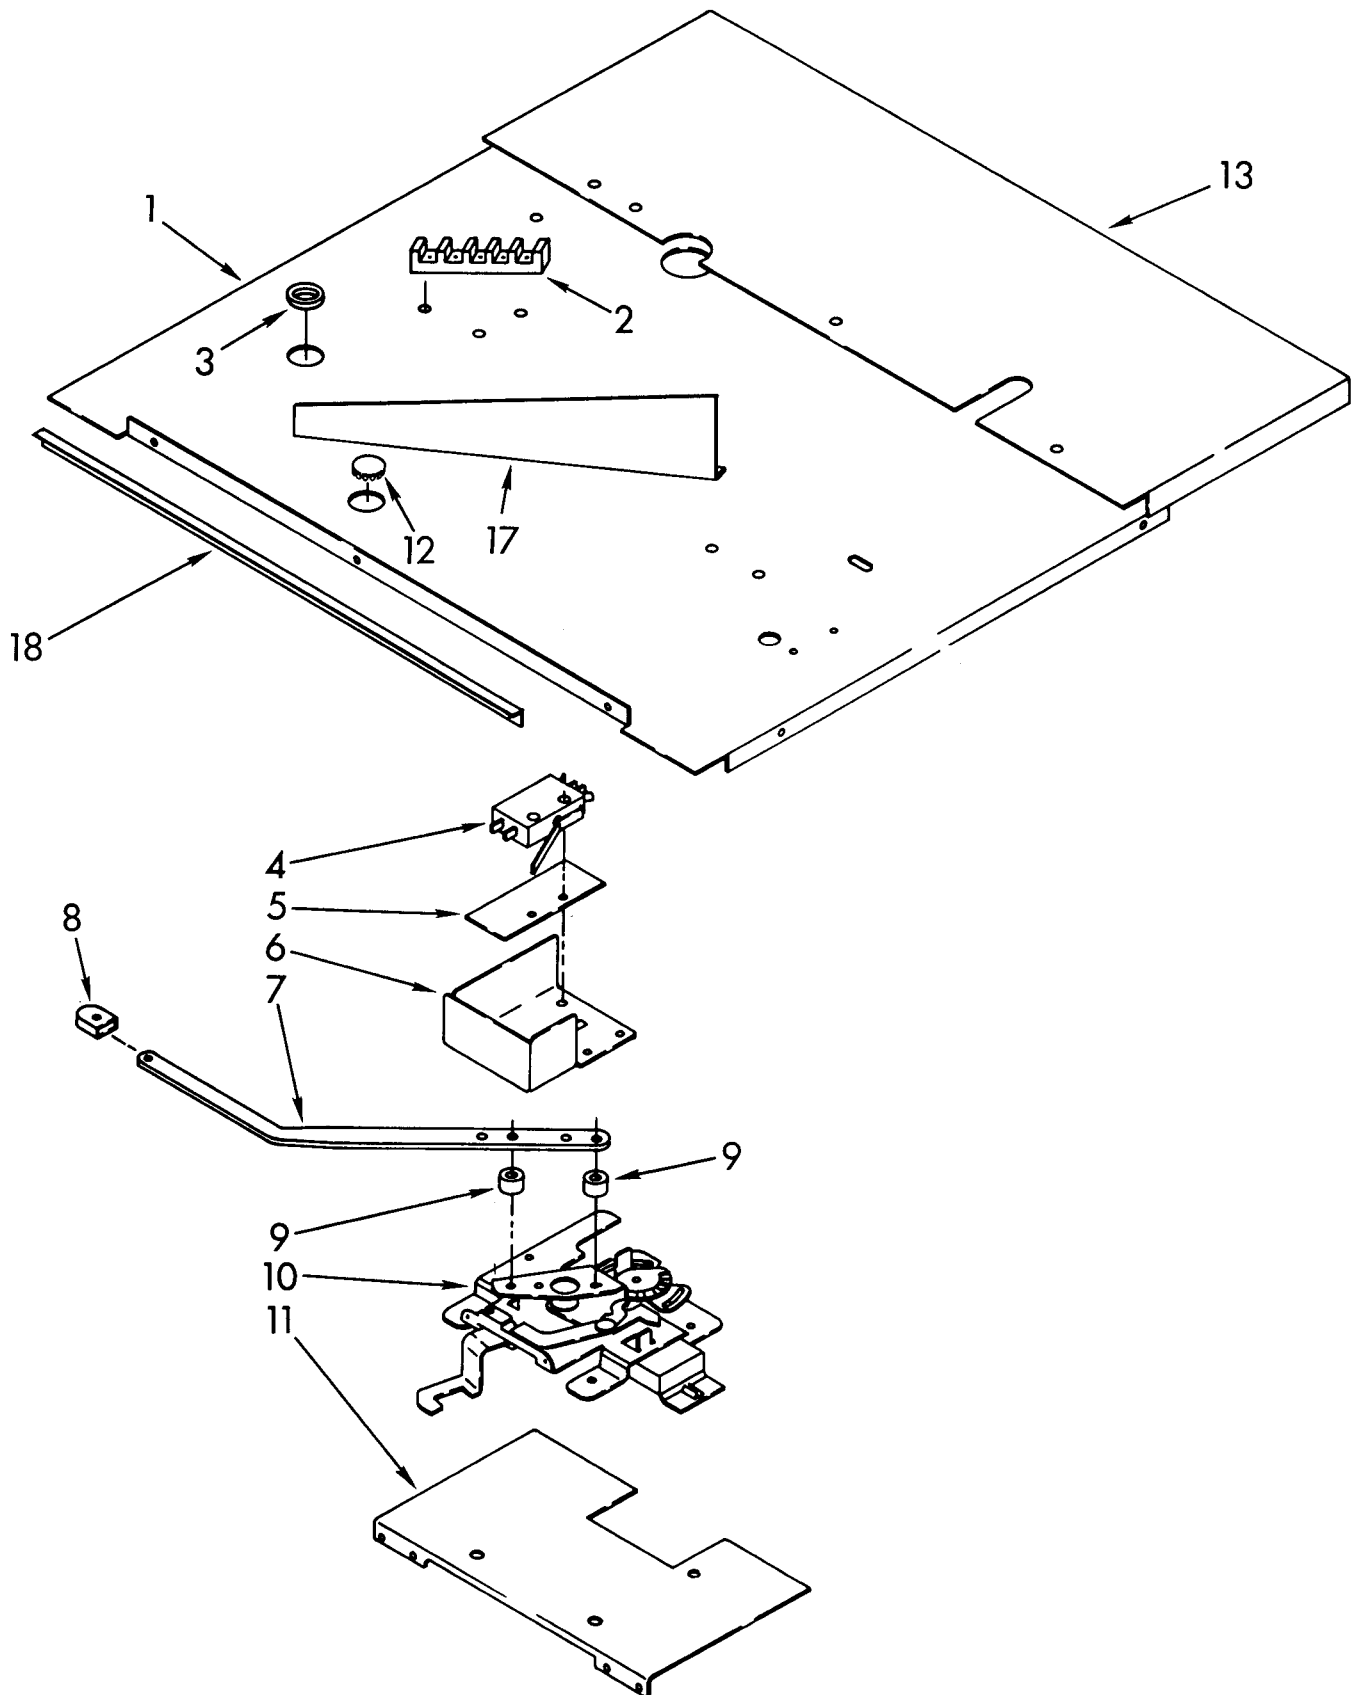

NOTE: The screws and nuts required to attach a part are listed immediately following that part.

1	3180707	Panel, Control
2	3180643	Insert, Control Panel
3		End Cap
	3180677	Left
	3180678	Right
	4173601	Screw, Black (6)
4	3180746	Lens, Clock
5	3180745	Control, Upper Oven
	3181004	Nut (4)
	4173601	Screw (2)
6	3178284	Thermostat, Lower Oven
	3178002	Screw (2)
7	3180949	Knob, Thermostat
8	3180920	Lens, Indicator
9	314031	Indicator, Light
10	3149784	Knob, Bit Generator
11	3149780	Set Button, Knob
12	3148564	Switch, Rocker

LITERATURE PARTS

LIT4356270	Repair Parts List
LIT3180719	Tech Sheet
LIT3180938	Installation Instructions
LIT3177069	Use & Care Guide

COMPONENT SHELF AND LATCH PARTS

For Model: BES450WB1