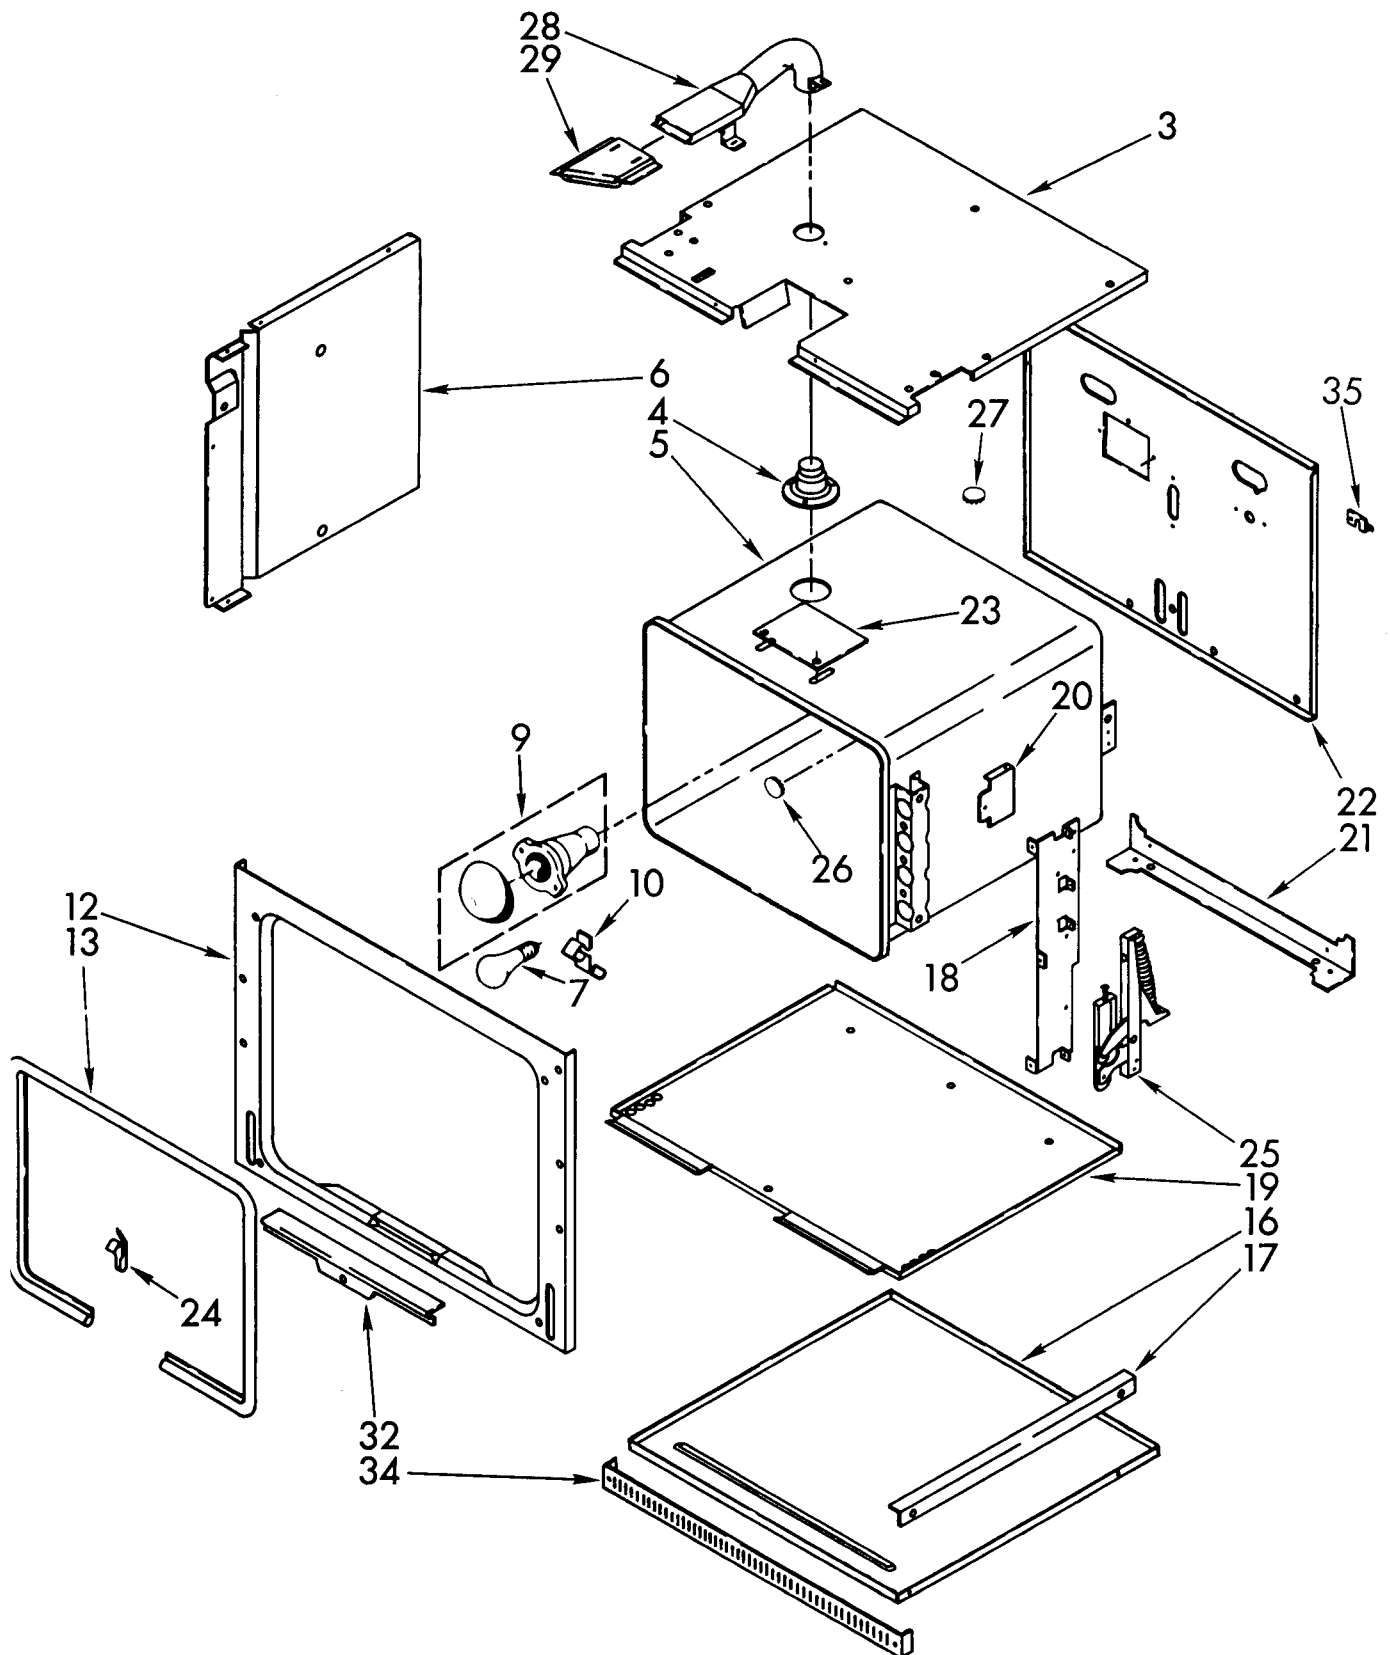

LOWER OVEN PARTS

For Model: BES450WB1