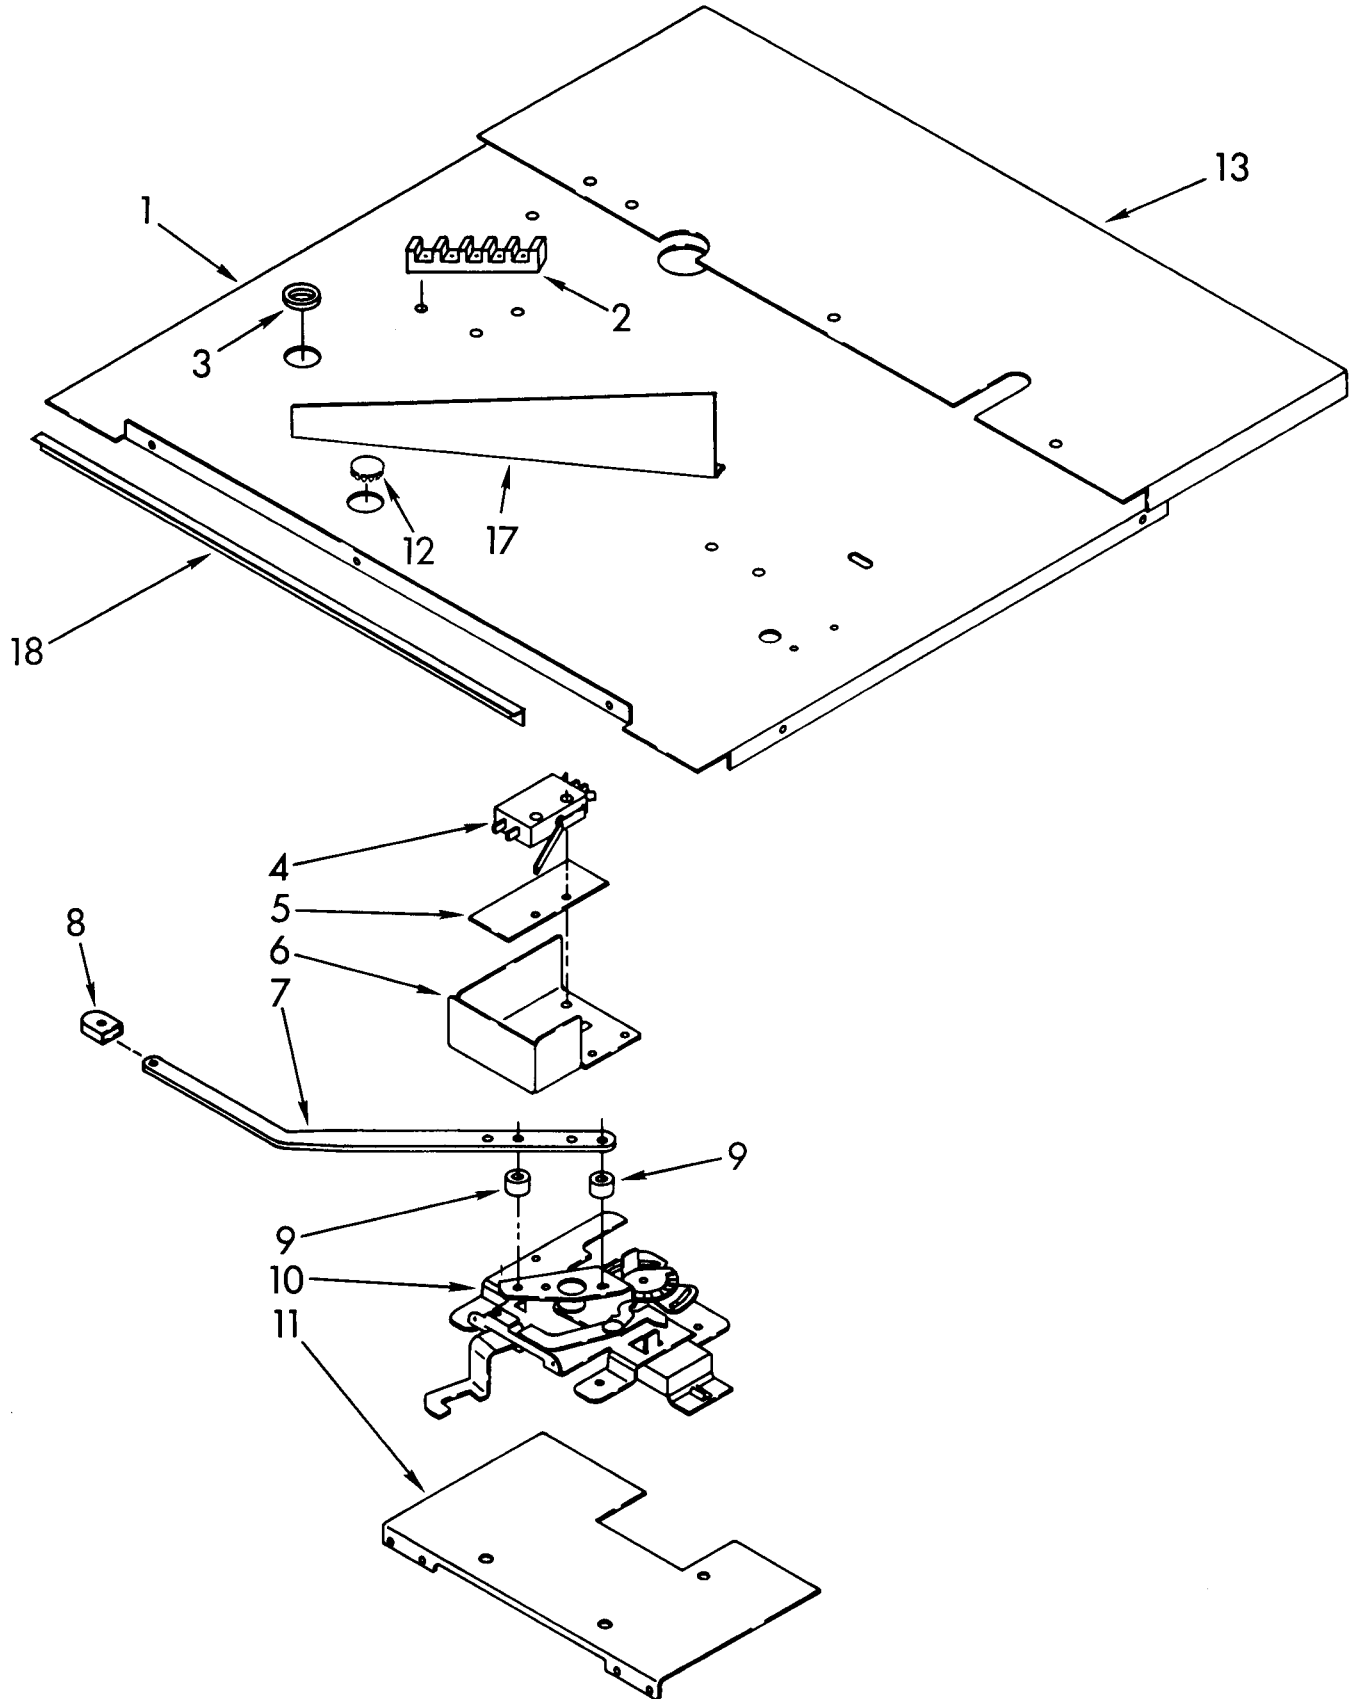

NOTE: The screws and nuts required to attach a part are listed immediately following that part.

1	3180707	Panel, Control
2	3180643	Insert, Control Panel
3		End Cap
	3180677	Left
	3180678	Right
	4173601	Screw, Black (6)
4	3180746	Lens, Clock
5	3180745	Control, Upper Oven
	3181004	Nut (4)
	4173601	Screw (2)
6	3178284	Thermostat, Lower Oven
	3178002	Screw (2)
7	3180949	Knob, Thermostat
8	3180920	Lens, Indicator
9	314031	Indicator, Light
10	3149784	Knob, Bit Generator
11	3149780	Set Button, Knob
12	3148564	Switch, Rocker

LITERATURE PARTS

LIT4356282	Repair Parts List
LIT3180719	Tech Sheet
LIT3180938	Installation Instructions
LIT3177069	Use & Care Guide

COMPONENT SHELF AND LATCH PARTS

For Model: BES450WB2