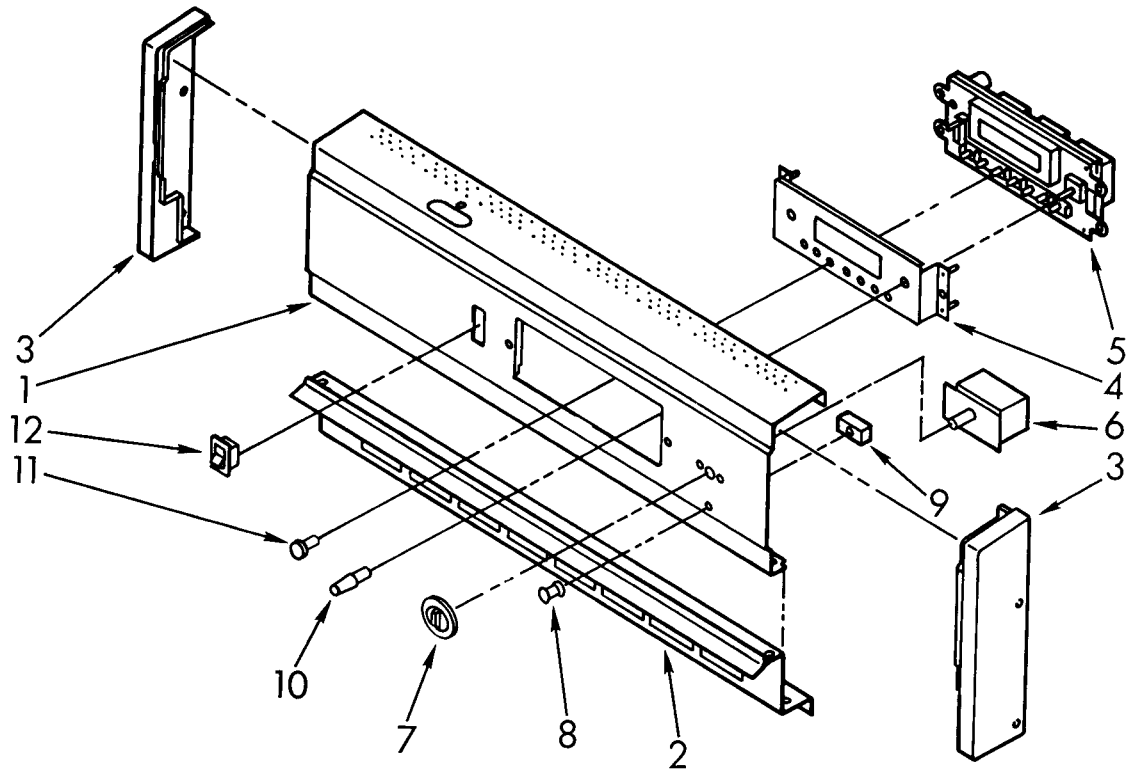

CONTROL PANEL PARTS

For Model: BES450WB2

NOTE: The screws and nuts required to attach a part are listed immediately following that part.

1	3180707	Panel, Control
2	3180643	Insert, Control Panel
3		End Cap
	3180677	Left
	3180678	Right
	4173601	Screw, Black (6)
4	3180746	Lens, Clock
5	3180745	Control, Upper Oven
	3181004	Nut (4)
	4173601	Screw (2)
6	3178284	Thermostat, Lower Oven
	3178002	Screw (2)
7	3180949	Knob, Thermostat
8	3180920	Lens, Indicator
9	314031	Indicator, Light
10	3149784	Knob, Bit Generator
11	3149780	Set Button, Knob
12	3148564	Switch, Rocker

LITERATURE PARTS

LIT4356282	Repair Parts List
LIT3180719	Tech Sheet
LIT3180938	Installation Instructions
LIT3177069	Use & Care Guide