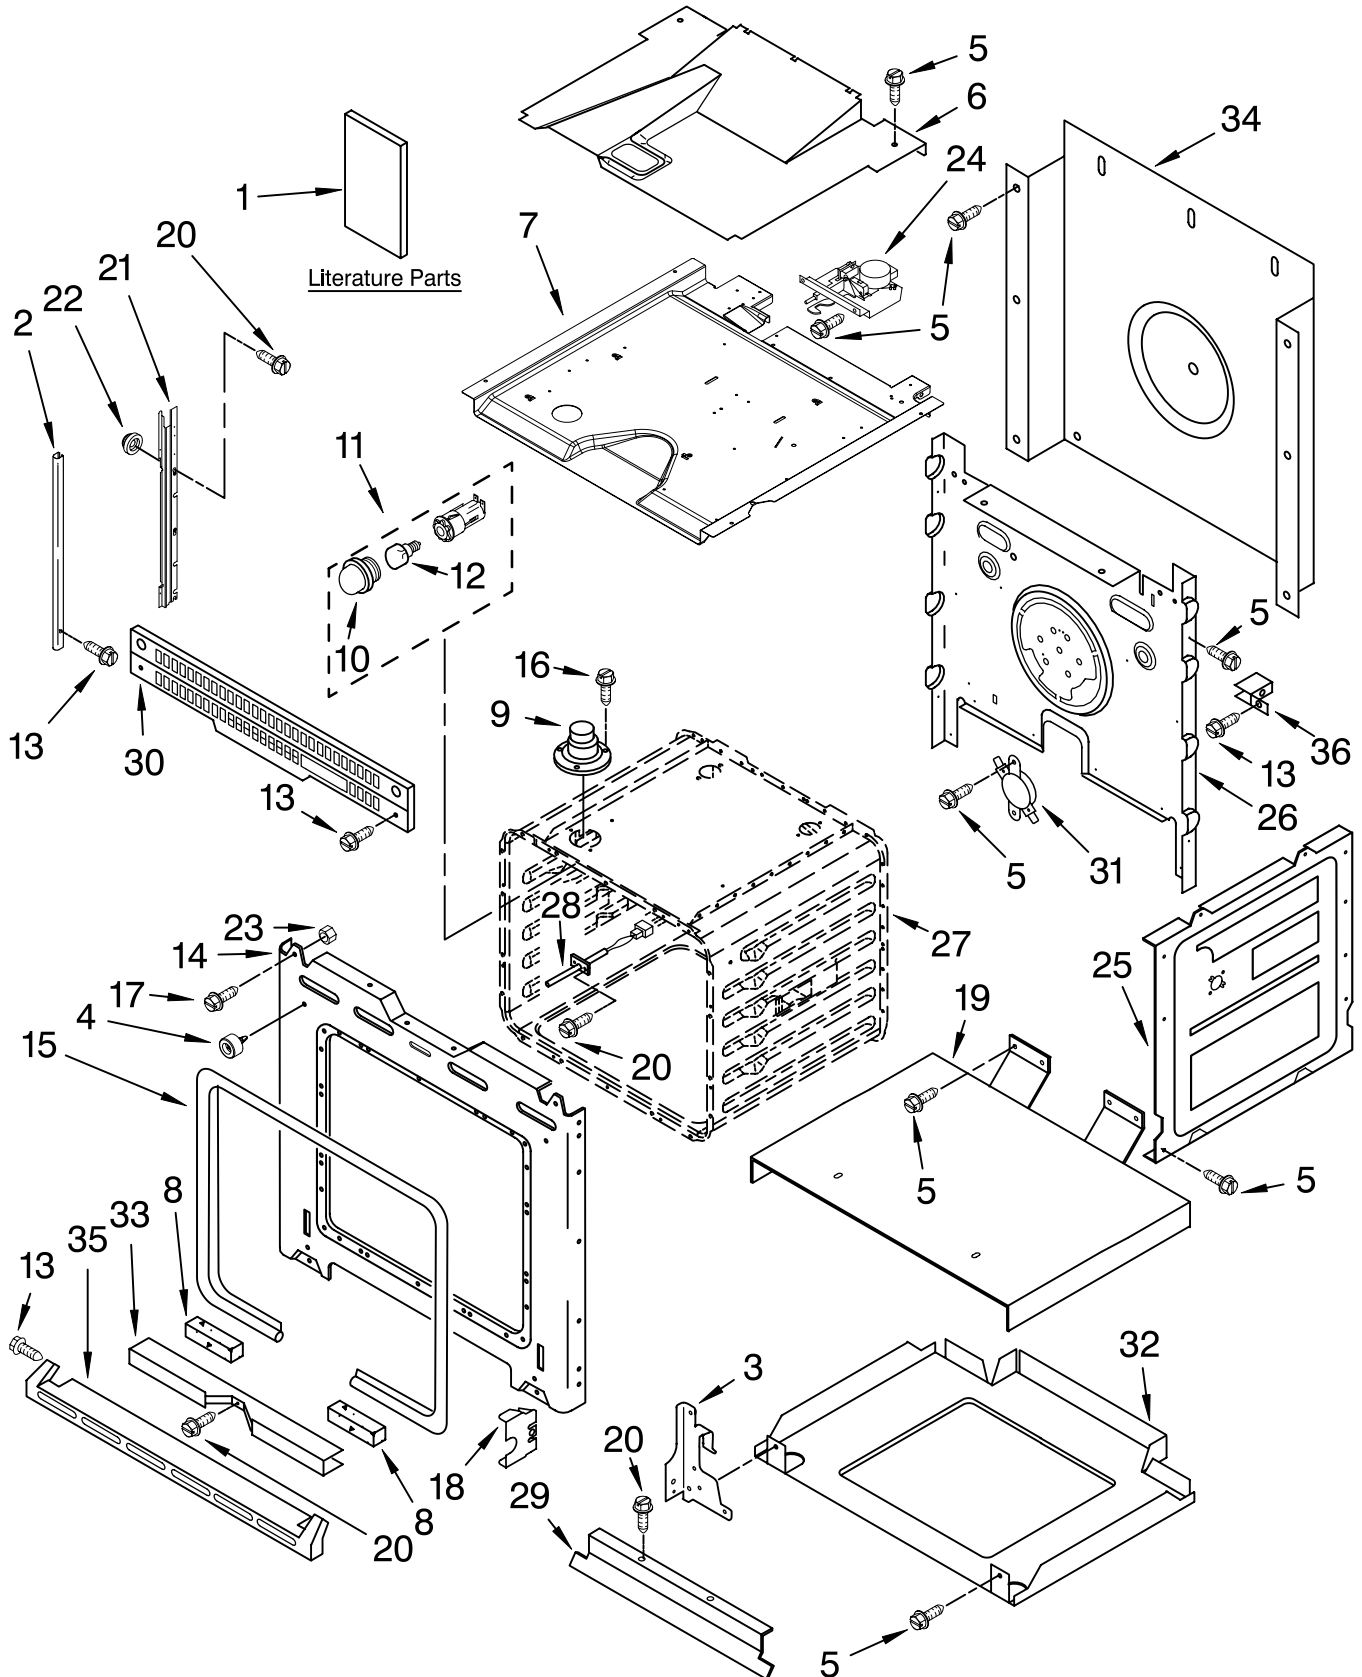

OVEN PARTS

For Models: GBD277PRS02
(Stainless)

27" BUILT-IN ELECTRIC
DOUBLE OVEN
CONVECTION - UPPER OVEN
SELF-CLEAN (GOLD LINE)

FOR ORDERING INFORMATION REFER TO PARTS PRICE LIST

OVEN PARTS

For Models:GBD277PRS02

(Stainless)

Illus. No.	Part No.	DESCRIPTION	Illus. No.	Part No.	DESCRIPTION	Illus. No.	Part No.	DESCRIPTION
1		Literature Parts	10	W10067870	Lens, Light	28	4455636	Sensor
	8303648	Installation Instructions	11	W10009930	Assembly, Light	29	9760676	Deflector, Vent
		Owners Manual	12	4452166	Bulb, Light	30	4452266	Vent, Center
	8304075	English	13	3400832	Screw	31		Safety (TOD) Swtch
	8304076	French	14	W10130370	Frame, Front			Thermostat (temp)
	8302068	Tech Sheet (Oven)	15	4455381	Gasket, Door		9759242	Upper
		Safer Cooking Tips	16	3196176	Screw		9759243	Lower
	3191638	English	17	4449040	Screw	32	4455529	Base, Chassis
	9759133	French	18	4452152	Bracket, Mounting	33	4448933	Retainer, Gasket
2		Trim, Side	19	4451477	Support, Insulation	34	4451747	Cover, Back
	W10136339	Right	20	4449154	Screw	35	8302940	Trim, Bottom
	W10136338	Left	21		Rail, Side	36	4449845	Support, Bracket
3		Receiver, Hinge		8302793	Right	FOLLOWING PARTS		
	4455605	Left		8302794	Left	NOT ILLUSTRATED		
	4455606	Right	22	4448444	Grommet	INSULATION		
4	W10105790	Bumper, Door	23	4450118	Nut			
5	4449809	Screw	24	9760888	Latch, Motorized		4449315	Insulation, Wrap
6	8302348	Divider, Vent	25	4455641	Side, Chassis		4450364	Insulation, Back
7	4455864	Top Chassis	26	4452233	Back, Chassis			
8	4452490	Spacer, Foam	27		Liner, Oven			
9	4452158	Tube, Vent			(Not serviceable)			

FOR ORDERING INFORMATION REFER TO PARTS PRICE LIST

CONTROL PANEL PARTS

For Models:GBD277PRS02

(Stainless)

Illus. No.	Part No.	DESCRIPTION
1	8302844	Control Panel
2	W10112115	Assembly, Switch
3	8303883	Assembly, Control
4	W10153087	Backer, Control Panel
5	3400832	Screw
6	4449745	Screw
7	W10144999	Cladding, Control Panel
8	8301848	Latch, Sister Board