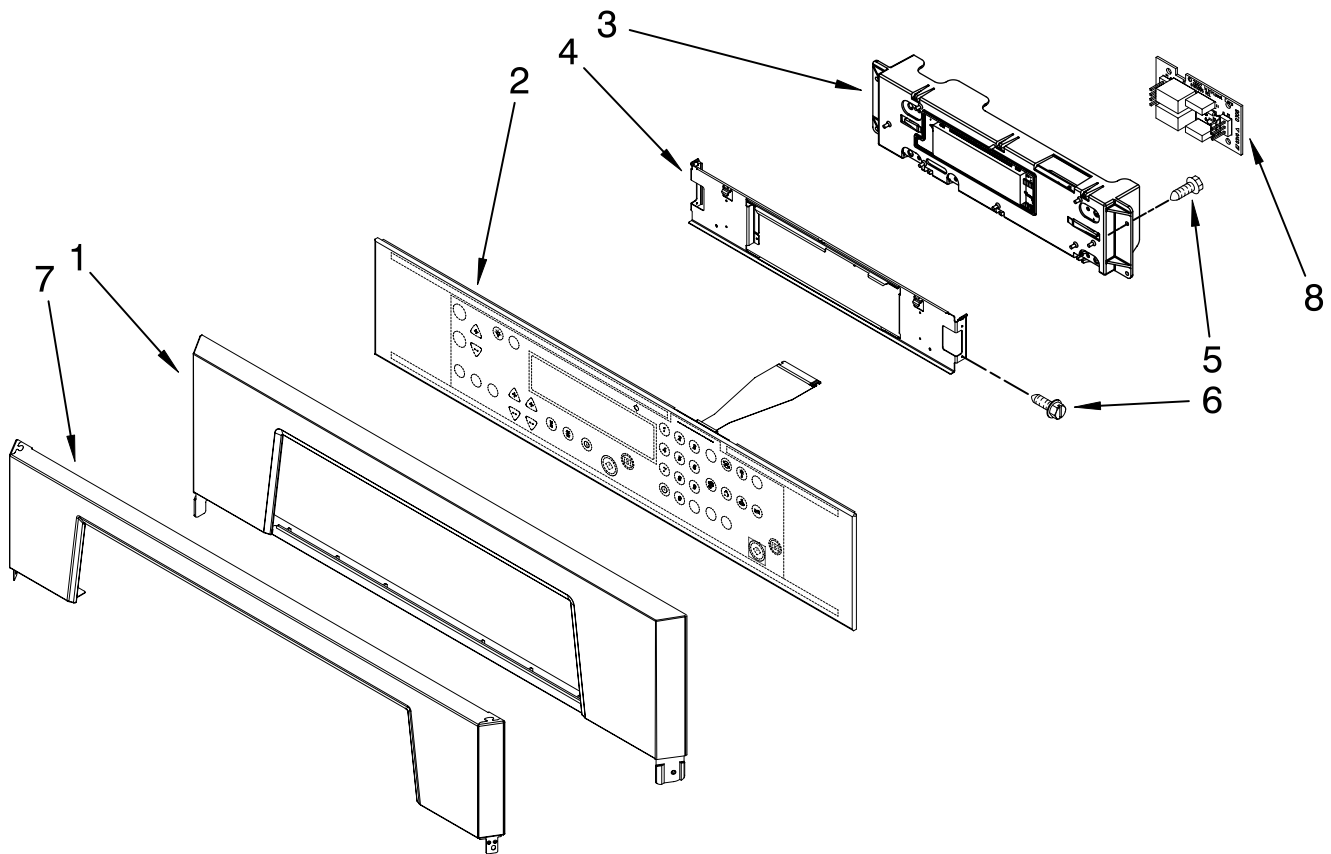

(Stainless)

Illus. No.	Part No.	DESCRIPTION	Illus. No.	Part No.	DESCRIPTION	Illus. No.	Part No.	DESCRIPTION
1		Literature Parts	10	W10067870	Lens, Light	28	4455636	Sensor
	8303648	Installation Instructions	11	W10009930	Assembly, Light	29	9760676	Deflector, Vent
		Owners Manual	12	4452166	Bulb, Light	30	4452266	Vent, Center
	8304075	English	13	3400832	Screw	31		Safety (TOD) Swtch
	8304076	French	14	W10130370	Frame, Front			Thermostat (temp)
	8302068	Tech Sheet (Oven)	15	4455381	Gasket, Door		9759242	Upper
		Safer Cooking Tips	16	3196176	Screw		9759243	Lower
	3191638	English	17	4449040	Screw	32	4455529	Base, Chassis
	9759133	French	18	4452152	Bracket, Mounting	33	4448933	Retainer, Gasket
2		Trim, Side	19	4451477	Support, Insulation	34	4451747	Cover, Back
	W10136339	Right	20	4449154	Screw	35	8302940	Trim, Bottom
	W10136338	Left	21		Rail, Side	36	4449845	Support, Bracket
3		Receiver, Hinge		8302793	Right	FOLLOWING PARTS		
	4455605	Left		8302794	Left	NOT ILLUSTRATED		
	4455606	Right	22	4448444	Grommet	INSULATION		
4	W10105790	Bumper, Door	23	4450118	Nut			
5	4449809	Screw	24	9760888	Latch, Motorized		4449315	Insulation, Wrap
6	8302348	Divider, Vent	25	4455641	Side, Chassis		4450364	Insulation, Back
7	4455864	Top Chassis	26	4452233	Back, Chassis			
8	4452490	Spacer, Foam	27		Liner, Oven			
9	4452158	Tube, Vent			(Not serviceable)			

FOR ORDERING INFORMATION REFER TO PARTS PRICE LIST

CONTROL PANEL PARTS

For Models:GBD277PRS02

(Stainless)

Illus. No.	Part No.	DESCRIPTION
1	8302844	Control Panel
2	W10112115	Assembly, Switch
3	8303883	Assembly, Control
4	W10153087	Backer, Control Panel
5	3400832	Screw
6	4449745	Screw
7	W10144999	Cladding, Control Panel
8	8301848	Latch, Sister Board