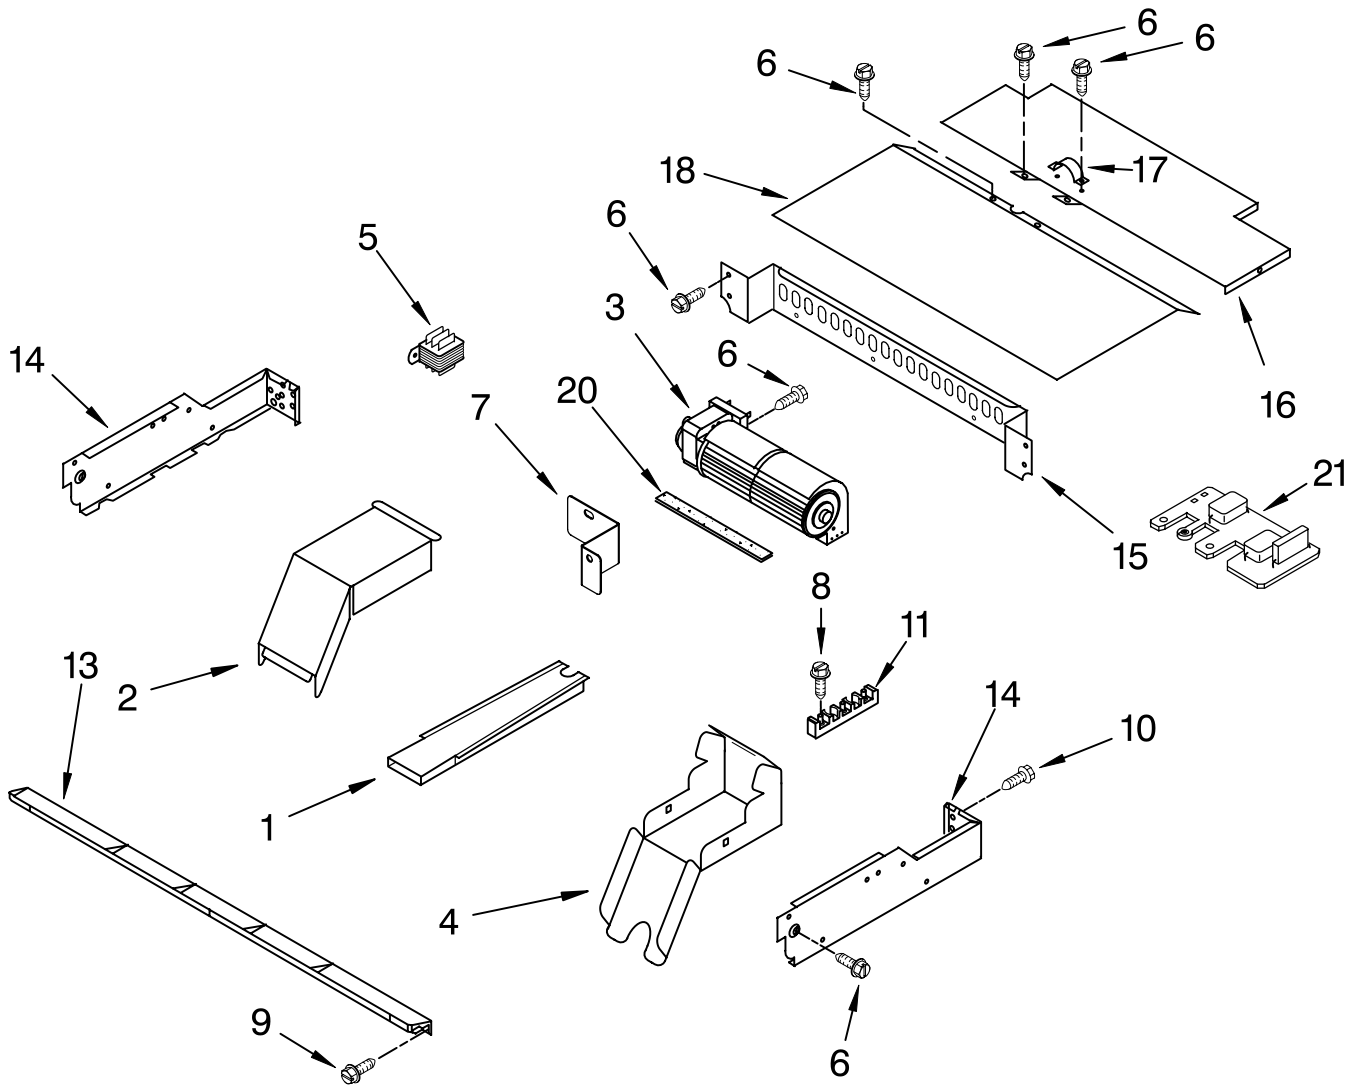

TOP VENTING PARTS

For Models:GBD277PRS02

(Stainless)

Illus. No.	Part No.	DESCRIPTION
1	4451759	Vent, Exhaust
2	4455178	Elbow, Vent-Top
3	W10016550	Blower
	4457289	Lower
	4455177	Upper
4	4455177	Elbow, Vent-Bottom
5	8300642	Transformer, Control
6	4449809	Screw

Illus. No.	Part No.	DESCRIPTION
7	8302390	Bracket, Control Air Stop
8	3400080	Screw
9	4450038	Screw
10	4449154	Screw
11	4449868	Block, Terminal
13	8303498	Vent, Control Panel

Illus. No.	Part No.	DESCRIPTION
14	4451597	Side, Control Top Right
	4451598	Left
15	9759135	Back, Control
16	4450550	Cover, Top Rear
17	4448664	Clamp
18	4452366	Cover, Top Front
20	4451758	Seal, Foam
21	8302143	Suppressor
	4452260	Spacer, Foam

FOR ORDERING INFORMATION REFER TO PARTS PRICE LIST