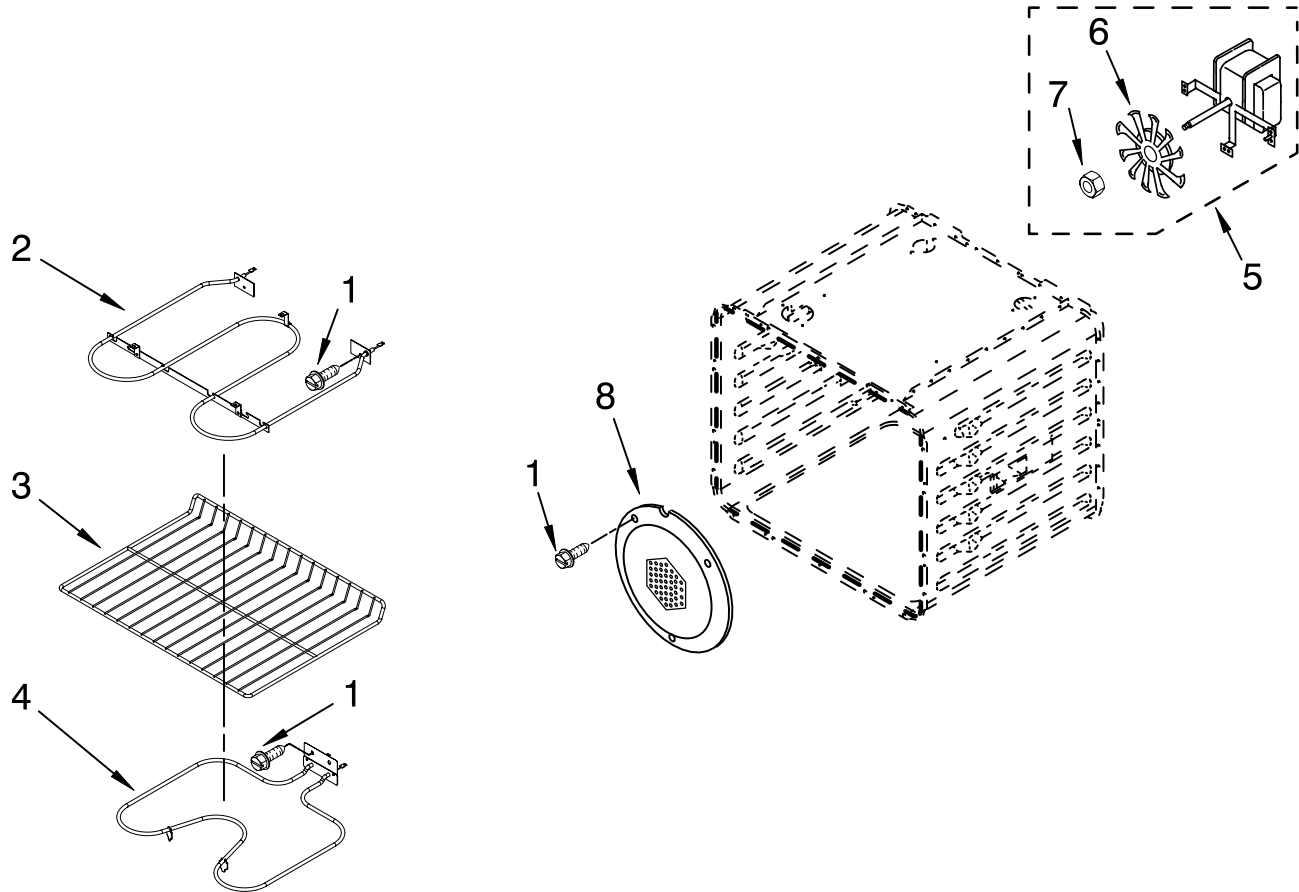

INTERNAL OVEN PARTS

For Models:GBD277PRS02

(Stainless)

Illus. No.	Part No.	DESCRIPTION

1	4449154	Screw
2	9760771	Element, Broil
3	4448715	Rack, Oven
4	9760766	Element, Bake
5	4451583	Motor, Convection
6	4452226	Blade, Fan
7	4452227	Nut
8	4448988	Cover, Fan

FOR ORDERING INFORMATION REFER TO PARTS PRICE LIST