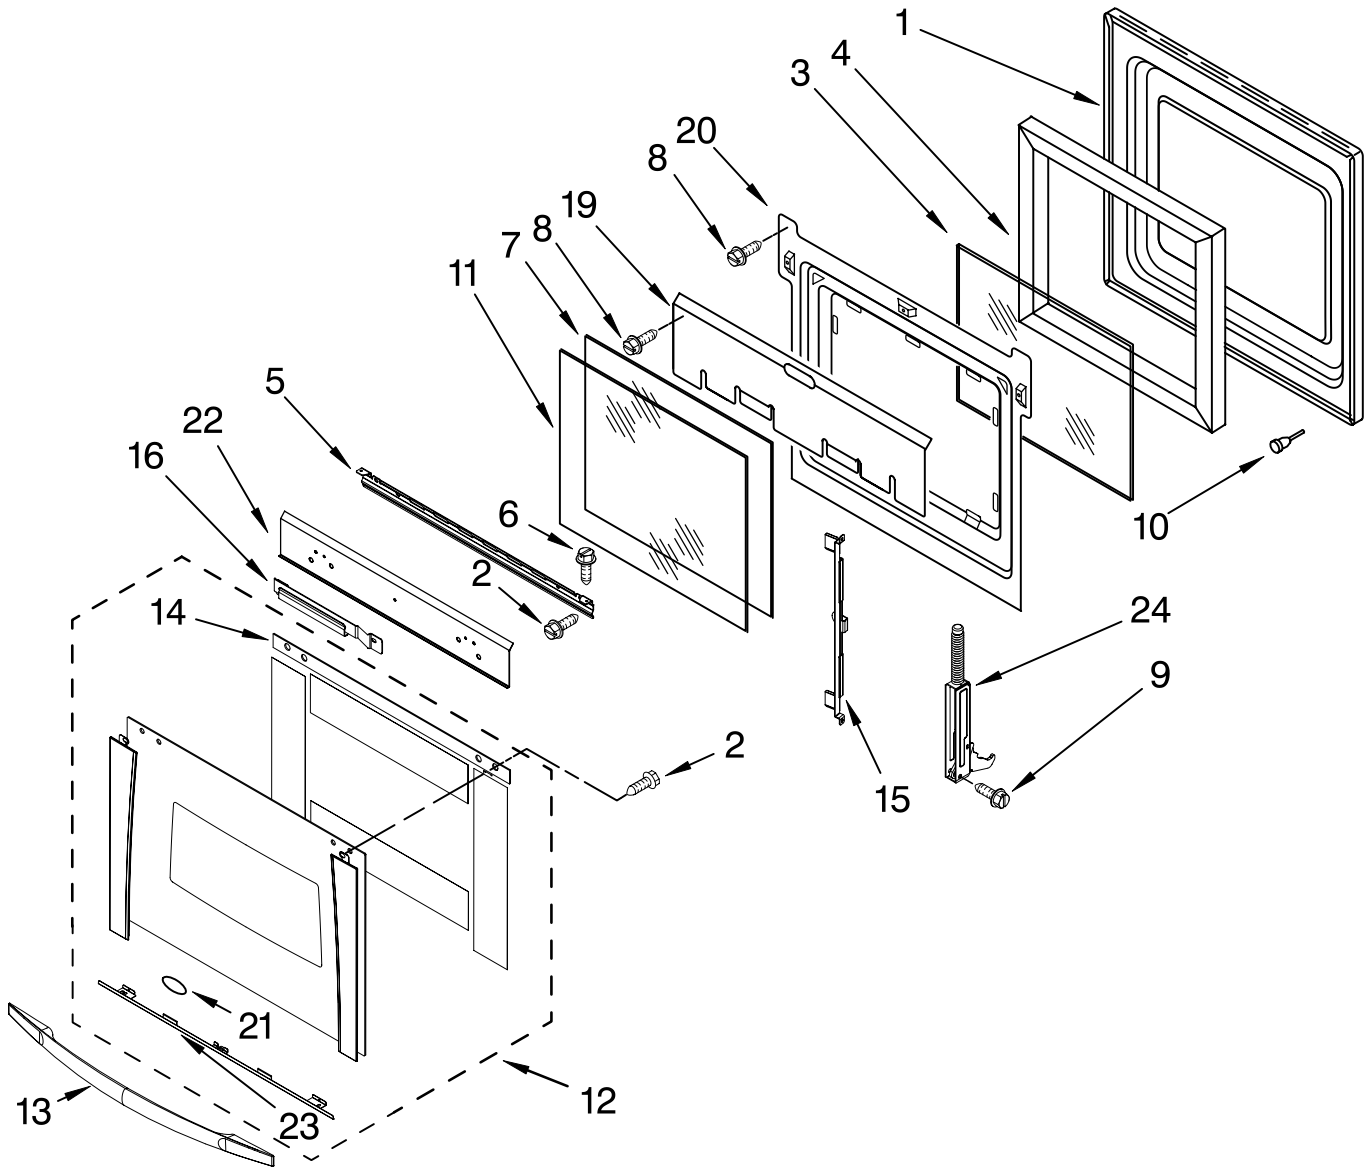

FOR ORDERING INFORMATION REFER TO PARTS PRICE LIST

CONTROL PANEL PARTS

For Models:GBD277PRS02

(Stainless)

Illus. No.	Part No.	DESCRIPTION
1	8302844	Control Panel
2	W10112115	Assembly, Switch
3	8303883	Assembly, Control
4	W10153087	Backer, Control Panel
5	3400832	Screw
6	4449745	Screw
7	W10144999	Cladding, Control Panel
8	8301848	Latch, Sister Board

FOR ORDERING INFORMATION REFER TO PARTS PRICE LIST

OVEN DOOR PARTS

For Models:GBD277PRS02

(Stainless)

Illus. No.	Part No.	DESCRIPTION	Illus. No.	Part No.	DESCRIPTION	Illus. No.	Part No.	DESCRIPTION
1	8303699	Door Liner	10	4448520	Bumper, Door	19	4457102	Shield, Heat
2	4451040	Screw	11	9759227	Glass, Inner	20	4457131	Retainer, Glass
3	4449253	Glass, Inner	12		Assembly, Door Glass	21	8303810	Nameplate
4	4451721	Insulation, Door		W10151077	Upper	22	4457113	Shield, Heat Bottom
5	W10136472	Bracket, Handle		W10151078	Lower	23	8303388BL	Clip, Door
6	3400832	Screw	13	8303163	Door Handle	24		Hinge, Door
7	9759224	Glass, Inner	14	8303877	Seal-Door		9760575	Right
8	4449809	Screw	15	9759229	Bracket(2nd Glass)		9760576	Left
9	4449743	Screw	16	9759230	Bracket(3rd Glass)			