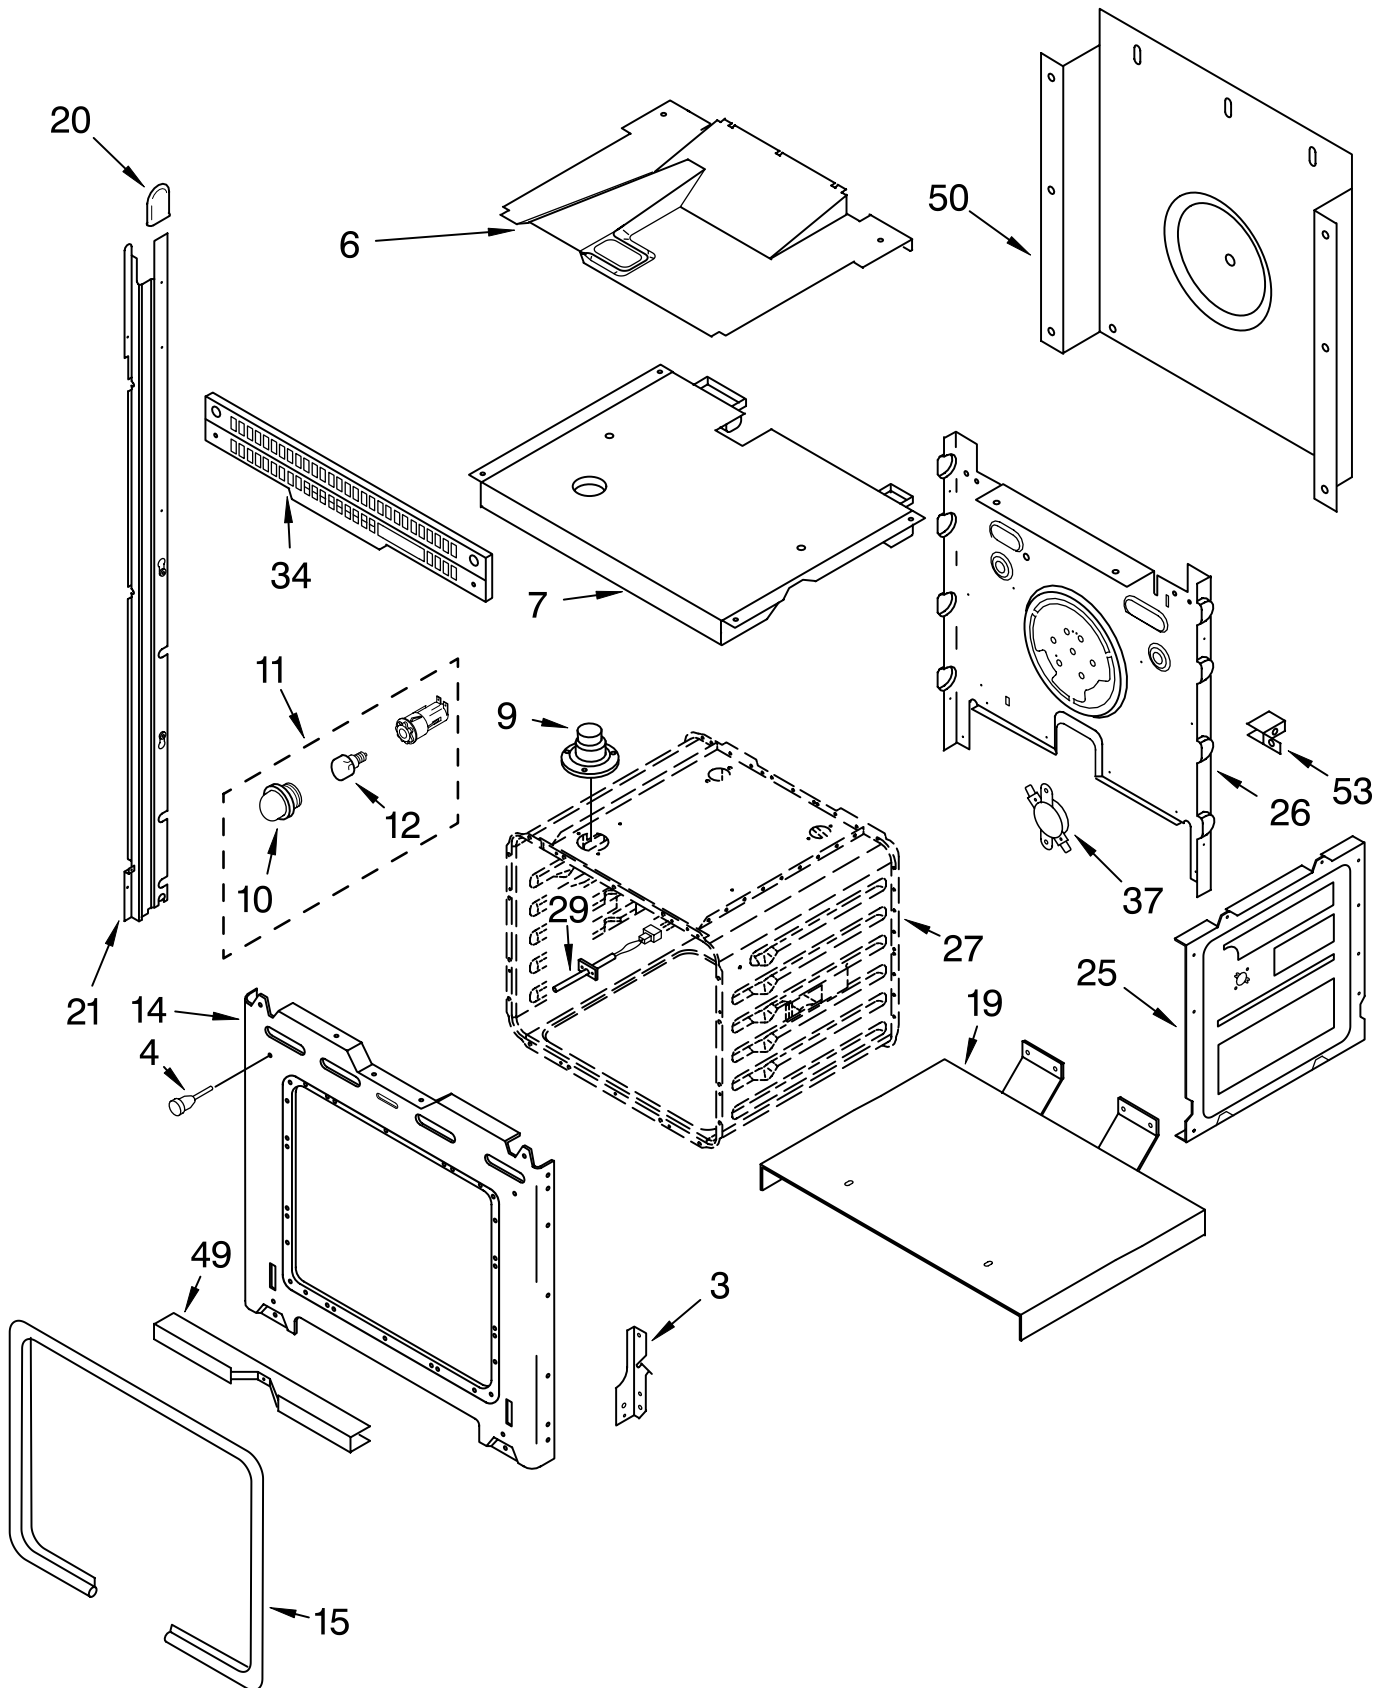

UPPER OVEN PARTS

For Models: GBD307PRQ00, GBD307PRB00, GBD307PRS00, GBD307PRT00
(Designer White) (Black) (S.Steel) (Biscuit)

FOR ORDERING INFORMATION REFER TO PARTS PRICE LIST

UPPER OVEN PARTS

For Models:GBD307PRQ00, GBD307PRB00, GBD307PRS00, GBD307PRT00
(Designer White) (Black) (S.Steel) (Biscuit)

Illus. No.	Part No.	DESCRIPTION
3		Hinge Receiver
	4455605	Left Hand
	4455606	Right Hand
4	4448520	Bumper, Door
6	8302349	Divider, Vent
	4449809	Screw
7	4455865	Top, Chassis
	4449809	Screw
9	4452158	Tube, Vent
	3196176	Screw
10	4452165	Lens, Light
11	4452368	Oven Light Assy
12	4452166	Bulb, Light
14	9759060	Frame, Front
	4449040	Screw
	4450118	Nut
15	4455382	Gasket, Door
19	4451478	Support, Insulation
	4449809	Screw
20	4451605	Cap, Spacer
21		Rail, Side
	8302793	Right Side
	8302794	Left Side
	4448444	Grommet
	4449154	Screw
25	4455641	Side, Chassis (R.H. & L.H.)
	4449809	Screw
26	4452234	Back, Chassis
	4449809	Screw
27		Liner, Oven (Not serviceable)
29	4455636	Sensor
	4449154	Screw
34	4452267	Vent, Center
	3400832	Screw
37	9759242	Thermostat (TOD) (Temp.) SPST
49	4448933	Retainer, Gasket
	4449154	Screw
50	4451747	Cover, Back
	4449809	Screw
53	4449845	Support, Bracket
	4449809	Screw

FOLLOWING PARTS NOT ILLUSTRATED

INSULATION

- 4449316 Insulation, Wrap
- 4450365 Insulation, Back

FOR ORDERING INFORMATION REFER TO PARTS PRICE LIST