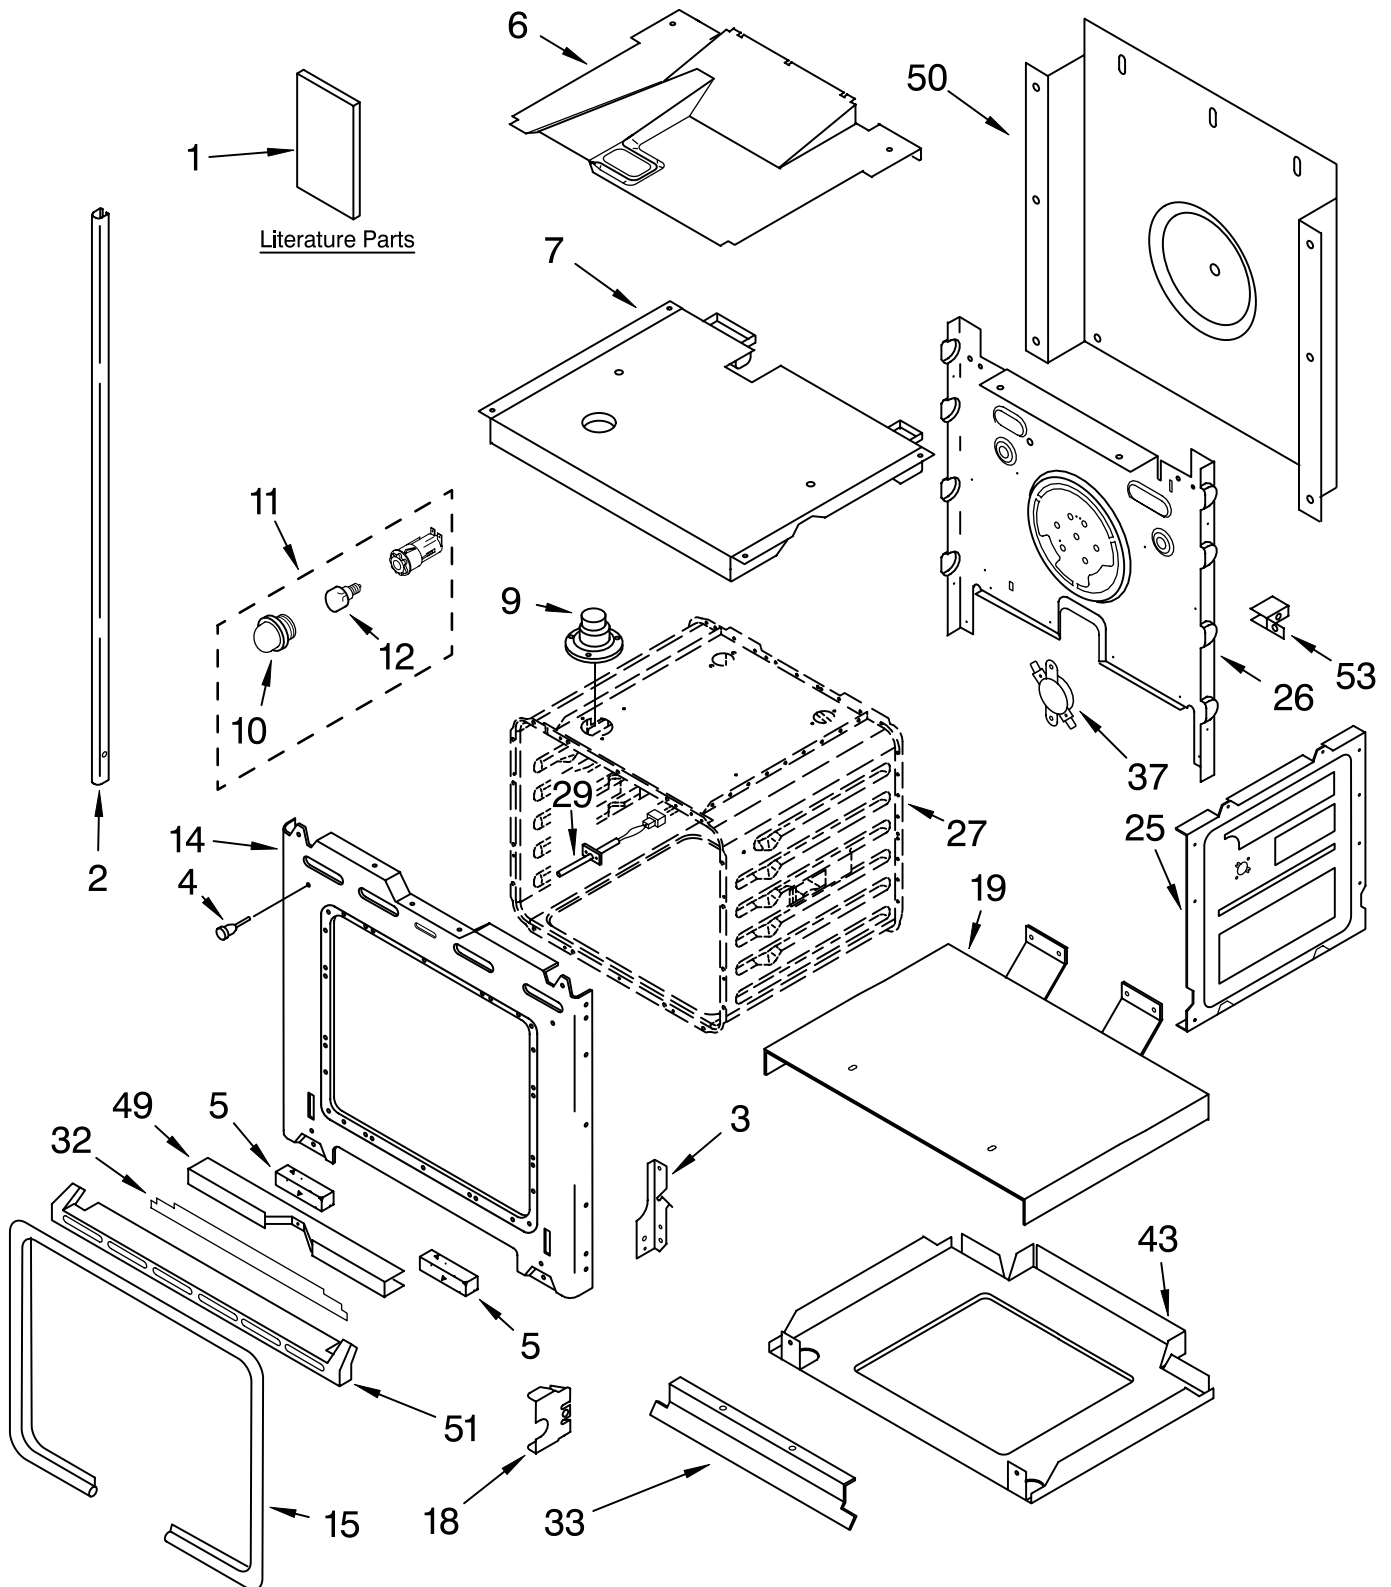

LOWER OVEN PARTS

For Models: GBD307PRQ00, GBD307PRB00, GBD307PRS00, GBD307PRT00
(Designer White) (Black) (S.Steel) (Biscuit)

30" BUILT-IN ELECTRIC
DOUBLE OVEN
CONVECTION-UPPER
SELF-CLEAN (GOLD LINE)

FOR ORDERING INFORMATION REFER TO PARTS PRICE LIST

LOWER OVEN PARTS

For Models: GBD307PRQ00, GBD307PRB00, GBD307PRS00, GBD307PRT00
 (Designer White) (Black) (S.Steel) (Biscuit)

Illus. No.	Part No.	DESCRIPTION	Illus. No.	Part No.	DESCRIPTION	Illus. No.	Part No.	DESCRIPTION
1		Literature Parts	7	4455865	Top, Chassis	37	9759242	Thermostat (TOD) (Temp.) SPST
	8303647	Installation Instructions		4449809	Screw		4449809	Screw
	8303645	Use & Care Guide (Oven)	9	4452158	Tube, Vent	43	9759713	Base, Chassis
	8302068	Tech Sheet (Oven)	10	4452165	Lens, Light		4449809	Screw
	4449237	Cookbook, WP Conv.	11	4452368	Oven Light Assy	49	4448933	Retainer, Gasket
	3191638	Safer Cooking Tips	12	4452166	Bulb, Light		4449154	Screw
	9759133	Safer Cooking Tips	14	9759060	Frame, Front	50	4451747	Cover, Back
2		Trim, Side		4449040	Screw		4449809	Screw
	8302919	RH White		4450118	Nut	51		Trim, Bottom
	8302920	LH White	15	4455382	Gasket, Door		8302948	White
	8302921	RH Biscuit	18	4452152	Bracket, Mounting		8302947	Black
	8302922	LH Biscuit	19	4451478	Support, Insulation		8302949	Biscuit
	8302917	RH Black	25	4455641	Side, Chassis (R.H. & L.H.)		8302950	S.Steel
	8302918	LH Black		4449809	Screw			Screw
	8303209	LH S.Steel	26	4452234	Back, Chassis	53	4449845	Support, Bracket
	8303210	RH S.Steel		4449809	Screw		4449809	Screw
	8281236	Screw	27		Liner, Oven (Not serviceable)	FOLLOWING PARTS NOT ILLUSTRATED		
3		Hinge Receiver	29	4455636	Sensor	INSULATION		
	4455605	Left Hand		4449154	Screw		4449316	Insulation, Wrap
	4455606	Right Hand	32	8300154	Insulation, Bottom Vent		4450365	Insulation, Back
4	4448520	Bumper, Door	33	9760677	Deflector (Btm)			
5	4452490	Spacer, Foam		4449154	Screw			
6	8302349	Divider, Vent						
	4449809	Screw						