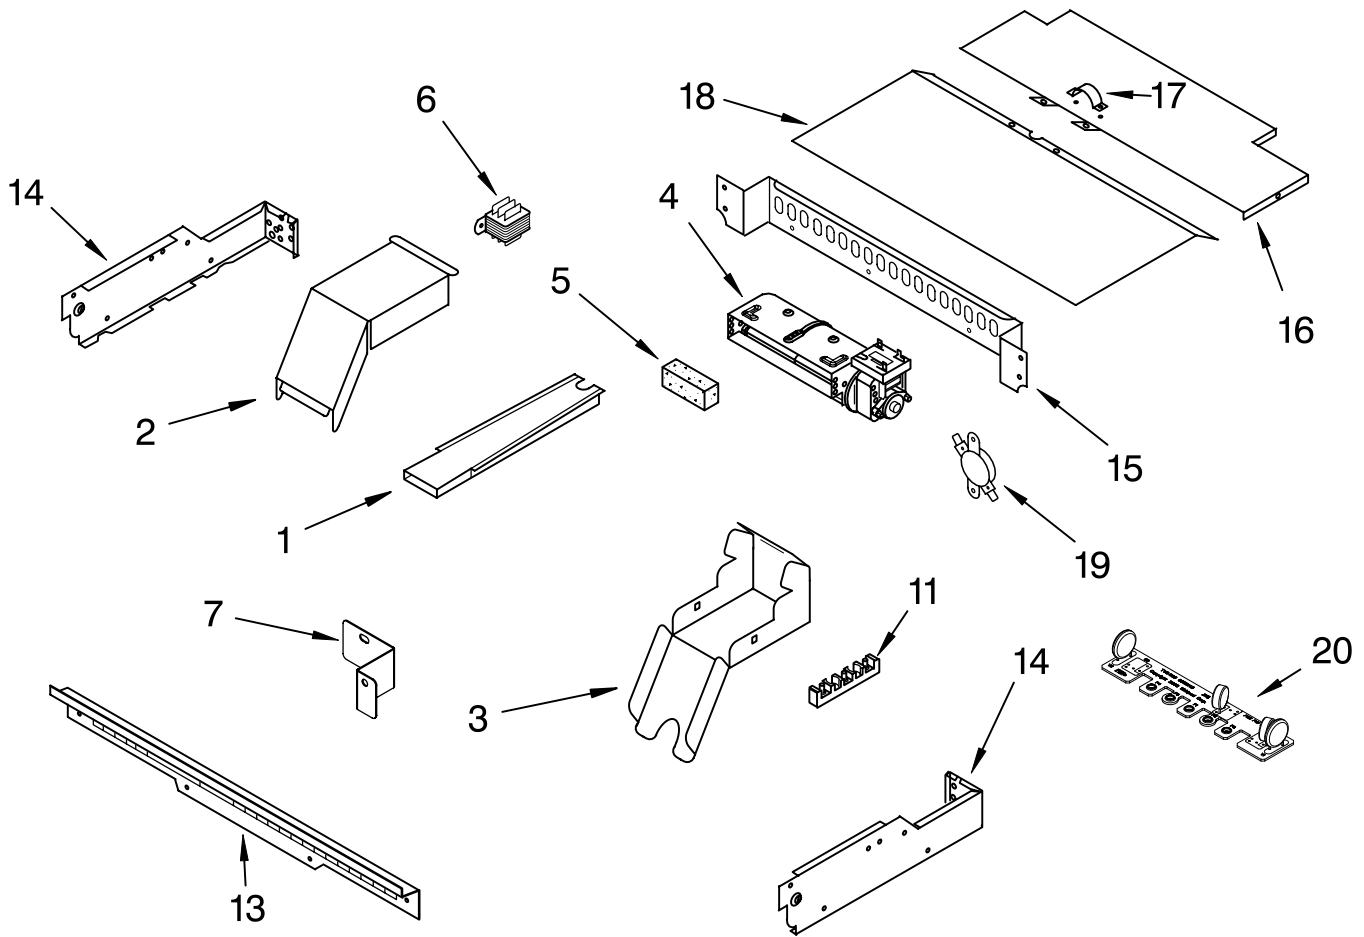

TOP VENTING PARTS

For Models: GBD307PRQ00, GBD307PRB00, GBD307PRS00, GBD307PRT00
(Designer White) (Black) (S.Steel) (Biscuit)

Illus. No.	Part No.	DESCRIPTION
1	4451759	Assembly,
2	4455178	Elbow, Vent Top
3	4455177	Elbow, Vent Btm
4		Blower
	6610168	45MM Lower Oven
	4457289	65MM Upper Oven
	4455191	Bracket
5	4451758	Foam, Block
6	8300642	Transformer, Control

Illus. No.	Part No.	DESCRIPTION
7	8302390	Bracket, Support (Air Stop)
11	4449868	Block, Terminal
	3400080	Screw
13	8303497	Vent, (Control Panel)
	4450038	Screw
14		Side, Control Top
	4451597	Right
	4451598	Left
	4449809	Screw
	4449154	Screw

Illus. No.	Part No.	DESCRIPTION
15	9759135	Back, Control
	4449809	Screw
16	4450551	Cover, Top Rear
	4449809	Screw
17	4448664	Clamp
	4449809	Screw
	112432	Nut
18	4452367	Cover, Top Front
	4449809	Screw
19	9759243	Thermostat, Oven
20	8302143	Suppressor

FOR ORDERING INFORMATION REFER TO PARTS PRICE LIST