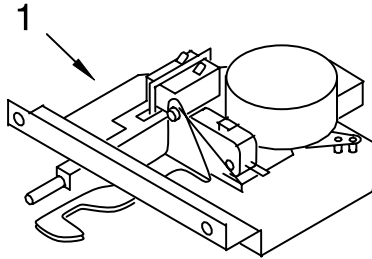

LATCH PARTS

For Models: GBD307PRQ00, GBD307PRB00, GBD307PRS00, GBD307PRT00
(Designer White) (Black) (S.Steel) (Biscuit)

<u>Illus. No.</u>	<u>Part No.</u>	<u>DESCRIPTION</u>
1	9759481	Latch, Motorized

FOR ORDERING INFORMATION REFER TO PARTS PRICE LIST