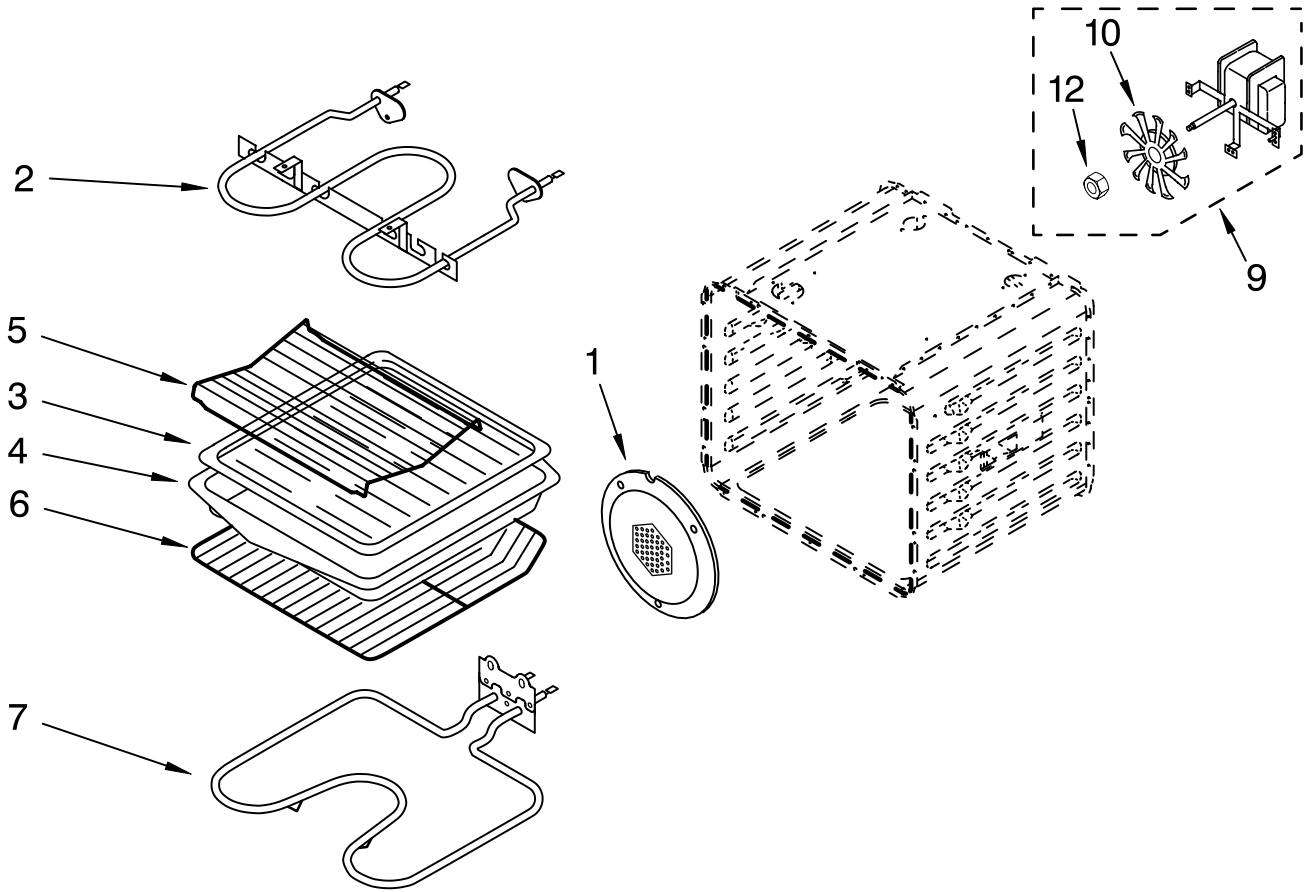

FOR ORDERING INFORMATION REFER TO PARTS PRICE LIST

LATCH PARTS

For Models: GBD307PRQ00, GBD307PRB00, GBD307PRS00, GBD307PRT00
(Designer White) (Black) (S.Steel) (Biscuit)

<u>Illus. No.</u>	<u>Part No.</u>	<u>DESCRIPTION</u>
1	9759481	Latch, Motorized

FOR ORDERING INFORMATION REFER TO PARTS PRICE LIST

INTERNAL OVEN PARTS

For Models: GBD307PRQ00, GBD307PRB00, GBD307PRS00, GBD307PRT00
 (Designer White) (Black) (S.Steel) (Biscuit)

Illus. No.	Part No.	DESCRIPTION
1	4448988	Cover, Fan
	4449154	Screw
2	4456103	Element, Broil
	4449154	Screw
3	4457277	Grill, Broiler
4	4457276	Pan, Broiler
5	3181534	Rack, Roasting
6	4448717	Rack, Oven
	9759322	Pad, Rack
7	4452153	Element, Bake
	4449154	Screw
9	4451583	Fan, Convection
	4449154	Screw
10	4452226	Blade, Fan
12	4452227	Nut