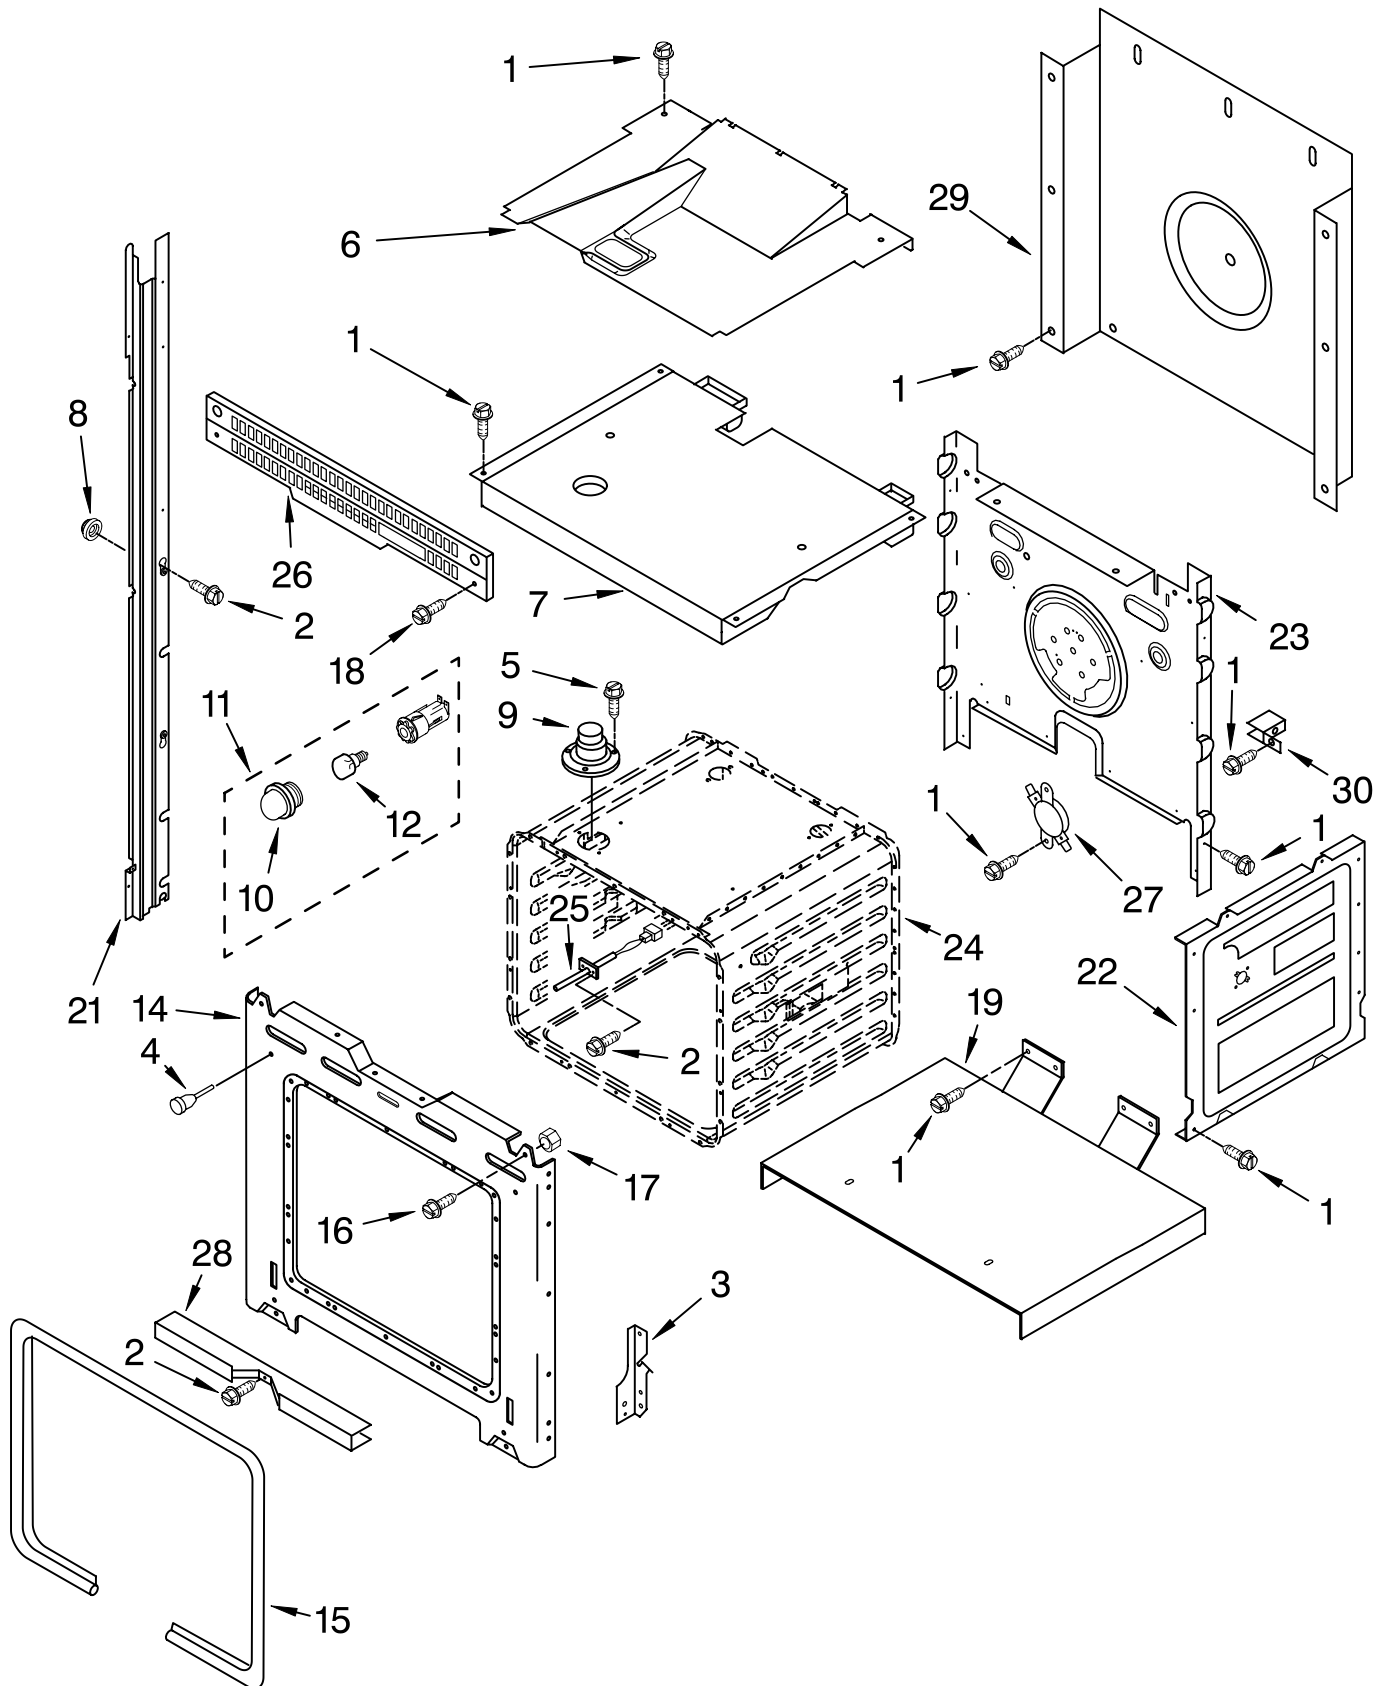

UPPER OVEN PARTS

For Models: GBD307PRQ01, GBD307PRB01, GBD307PRS01, GBD307PRY01
(Designer White) (Black) (S.Steel) (U. Silver)

FOR ORDERING INFORMATION REFER TO PARTS PRICE LIST

UPPER OVEN PARTS

For Models:GBD307PRQ01, GBD307PRB01, GBD307PRS01, GBD307PRY01
(Designer White) (Black) (S.Steel) (U. Silver)

Illus. No.	Part No.	DESCRIPTION
1	4449809	Screw
2	4449154	Screw
3		Hinge Receiver
	4455605	Left Hand
	4455606	Right Hand
4	4448520	Bumper, Door
5	3196176	Screw
6	8302349	Divider, Vent
7	8303099	Top, Chassis
8	4448444	Grommet
9	4452158	Tube, Vent
10	4452165	Lens, Light
11	4452368	Oven Light Assy
12	4452166	Bulb, Light
14	9759060	Frame, Front
15	4455382	Gasket, Door
16	4449040	Screw
17	4450118	Nut
18	3400832	Screw
19	4451478	Support, Insulation
21		Rail, Side
	8302793	Right Side
	8302794	Left Side
22	4455641	Side, Chassis (R.H. & L.H.)
23	4452234	Back, Chassis
24		Liner, Oven (Not serviceable)
25	4455636	Sensor
26	4452267	Vent, Center
27	9759242	Thermostat (TOD) (Temp.) SPST
28	4448933	Retainer, Gasket
29	4451747	Cover, Back
30	4449845	Support, Bracket

FOLLOWING PARTS NOT ILLUSTRATED

INSULATION

4449316 Insulation, Wrap
4450365 Insulation, Back