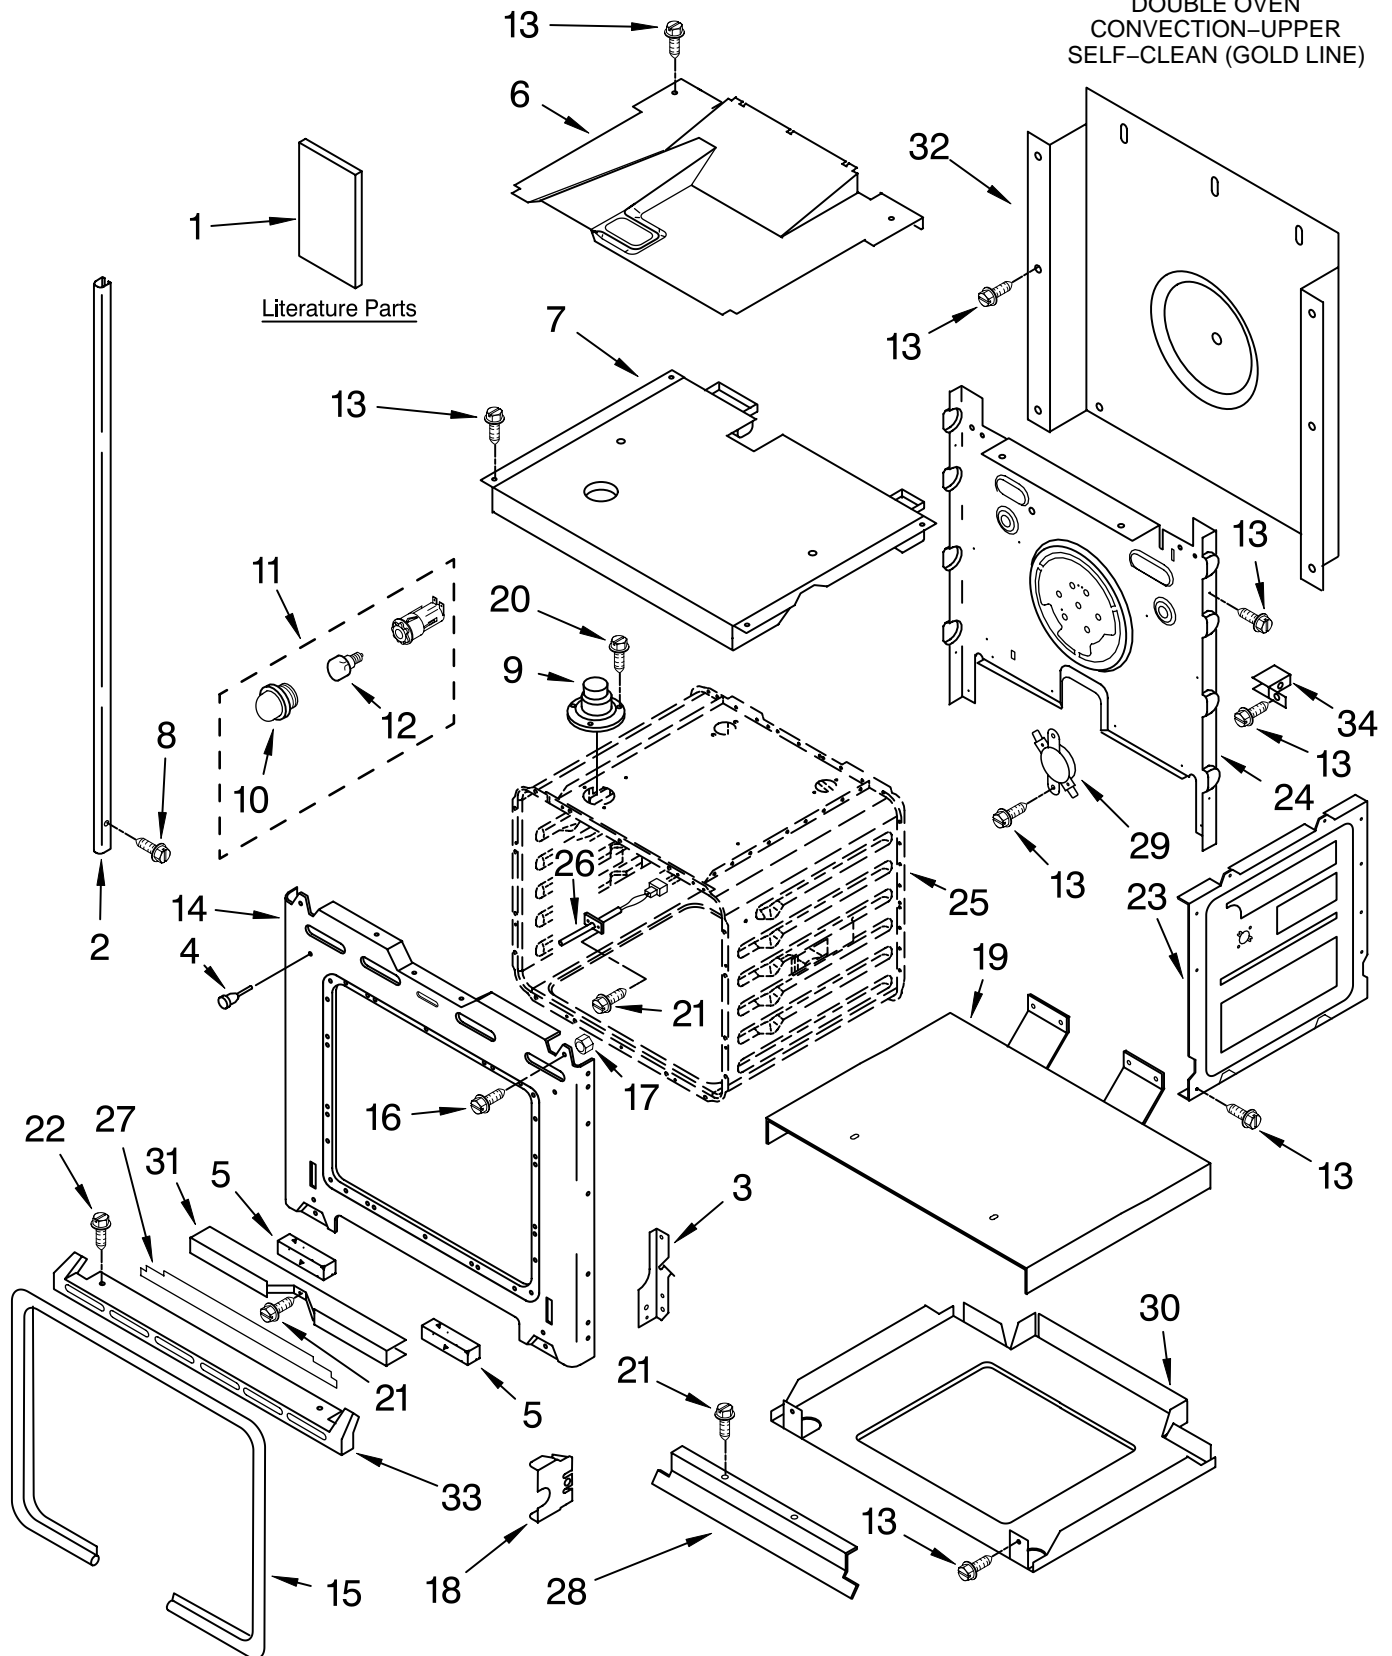

# LOWER OVEN PARTS

For Models: GBD307PRQ01, GBD307PRB01, GBD307PRS01, GBD307PRY01  
(Designer White) (Black) (S.Steel) (U. Silver)

30" BUILT-IN ELECTRIC  
DOUBLE OVEN  
CONVECTION-UPPER  
SELF-CLEAN (GOLD LINE)