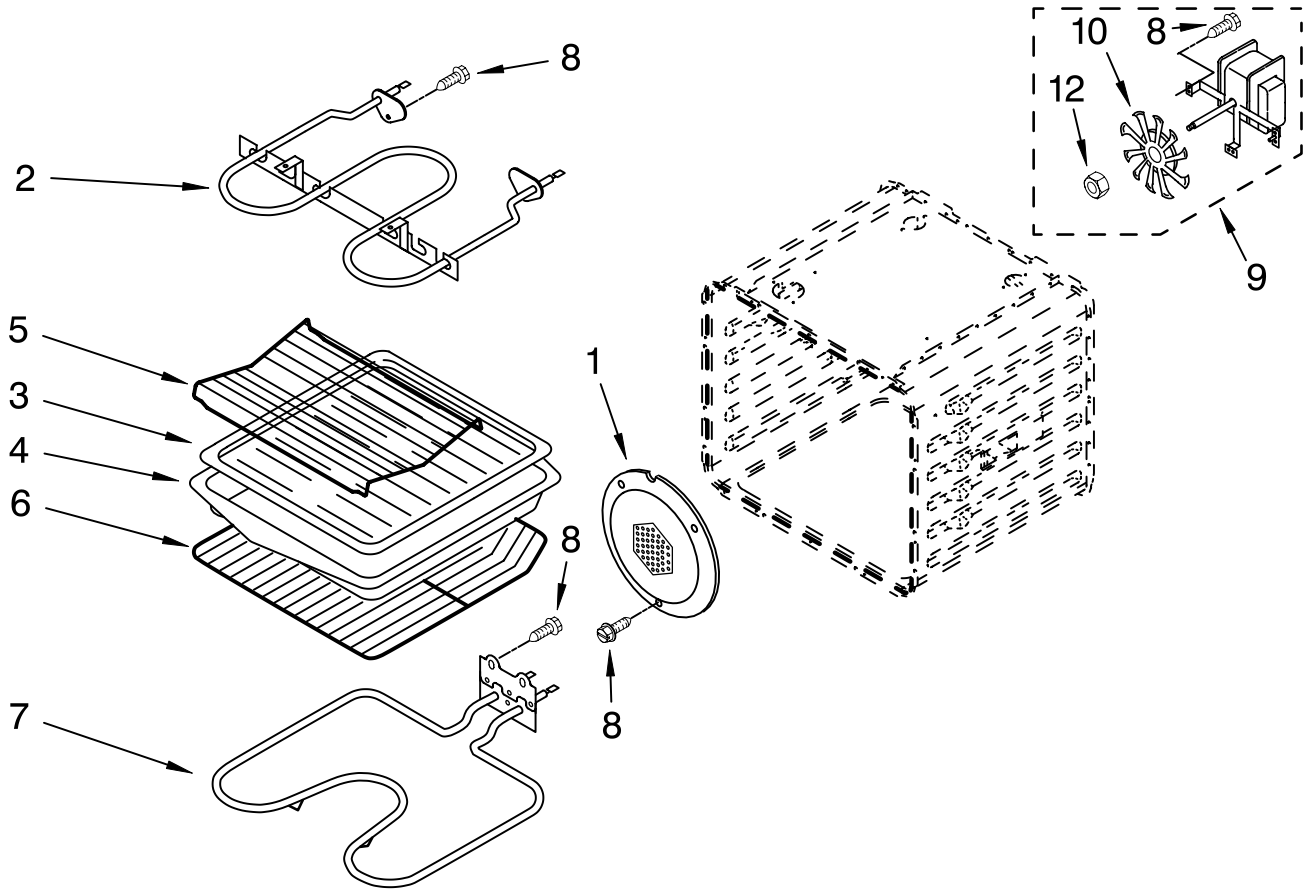

INTERNAL OVEN PARTS

For Models: GBD307PRQ01, GBD307PRB01, GBD307PRS01, GBD307PRY01
(Designer White) (Black) (S.Steel) (U. Silver)

Illus. No.	Part No.	DESCRIPTION
1	4448988	Cover, Fan
2	4456103	Element, Broil
3	4457277	Grill, Broiler
4	4457276	Pan, Broiler
5	3181534	Rack, Roasting
6	4448717	Rack, Oven
7	4452153	Element, Bake
8	4449154	Screw
9	4451583	Fan, Convection
10	4452226	Blade, Fan
12	4452227	Nut

FOR ORDERING INFORMATION REFER TO PARTS PRICE LIST