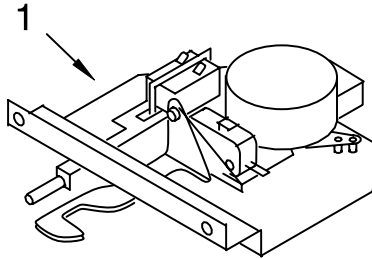

LATCH PARTS

For Models: GBD307PRQ01, GBD307PRB01, GBD307PRS01, GBD307PRY01
(Designer White) (Black) (S.Steel) (U. Silver)

Illus. No.	Part No.	DESCRIPTION
1	9759525	Latch, Motorized

FOR ORDERING INFORMATION REFER TO PARTS PRICE LIST