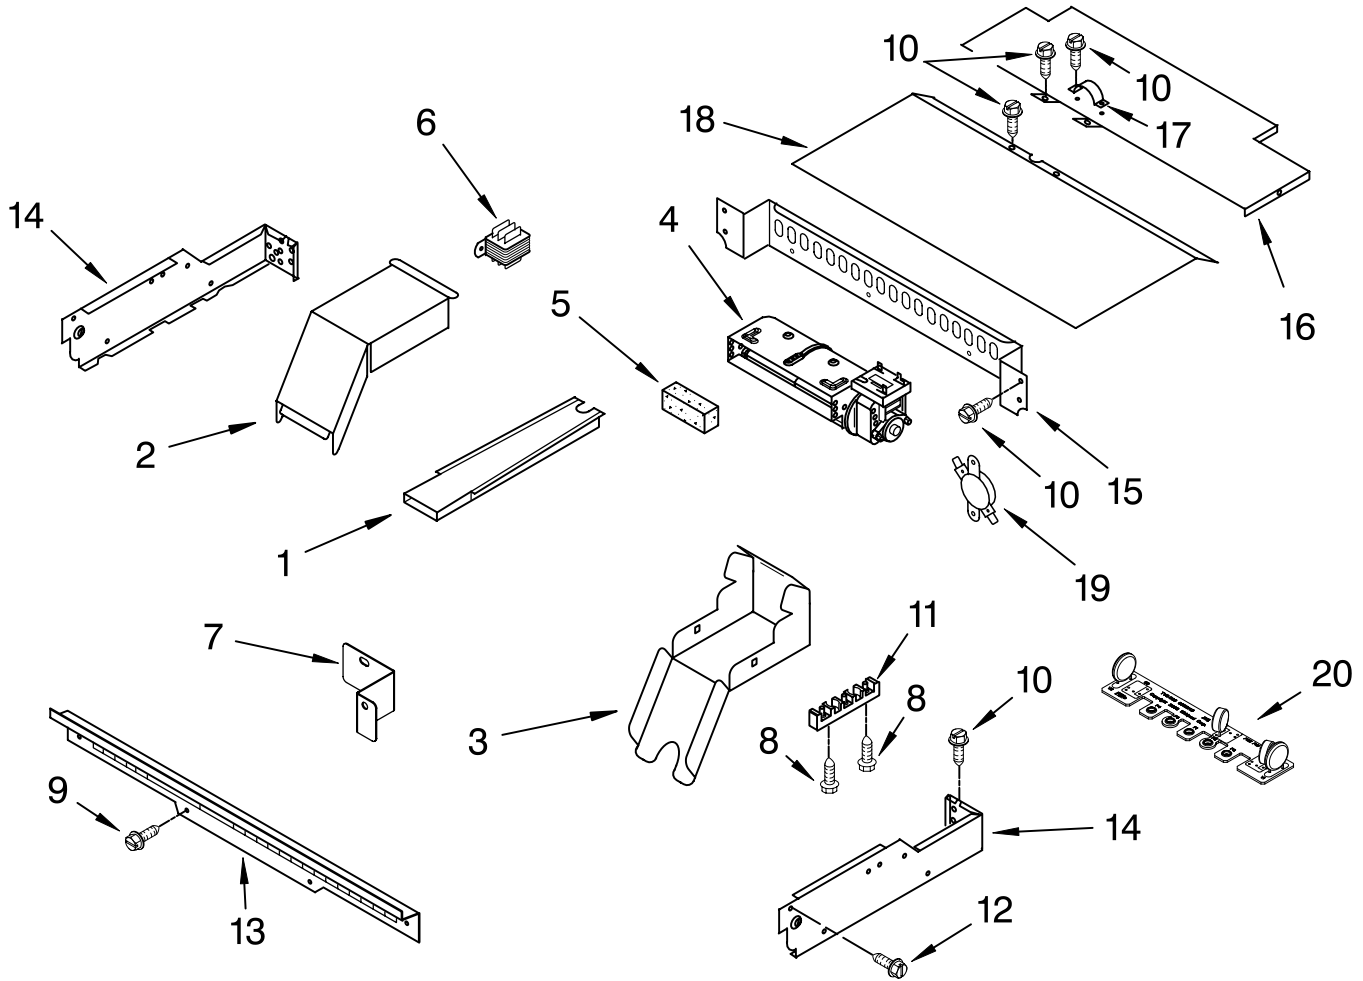

TOP VENTING PARTS

For Models: GBD307PRQ01, GBD307PRB01, GBD307PRS01, GBD307PRY01
(Designer White) (Black) (S.Steel) (U. Silver)

Illus. No.	Part No.	DESCRIPTION
1	4451759	Assembly, Vent
2	4455178	Elbow, Vent Top
3	4455177	Elbow, Vent Btm
4	6610168	45MM Lower Oven
	4457289	65MM Upper Oven
	4455191	Bracket
5	4451758	Foam, Block
6	8300642	Transformer, Control

Illus. No.	Part No.	DESCRIPTION
7	8302390	Bracket, Support (Air Stop)
8	3400080	Screw
9	4450038	Screw
10	4449809	Screw
11	4449868	Block, Terminal
12	4449154	Screw
13	8303497	Vent, (Control Panel)

Illus. No.	Part No.	DESCRIPTION
14		Side, Control Top
	4451597	Right
	4451598	Left
15	9759135	Back, Control
16	4450551	Cover, Top Rear
17	4448664	Clamp
18	4452367	Cover, Top Front
19	9759243	Thermostat, Oven
20	8302143	Suppressor

FOR ORDERING INFORMATION REFER TO PARTS PRICE LIST