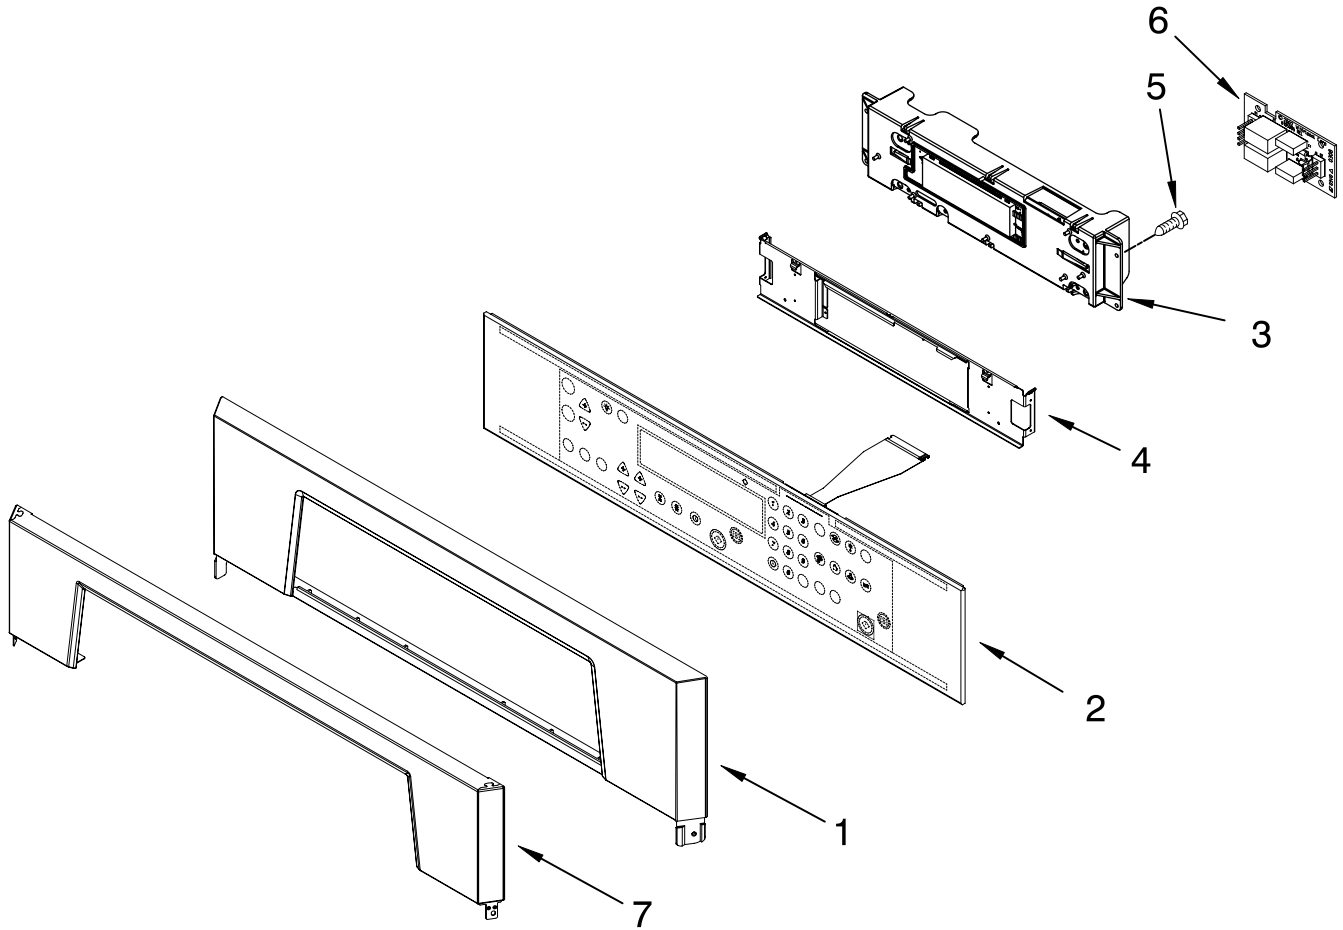

CONTROL PANEL PARTS

For Models: GBD307PRQ01, GBD307PRB01, GBD307PRS01, GBD307PRY01
(Designer White) (Black) (S.Steel) (U. Silver)

Illus. No.	Part No.	DESCRIPTION
1	8302849	Control Panel White
	8302848	Control Panel Black
	8304153	Control Panel Apollo Gray
2	8303182	Assy, Switch Black
	8303224	Assy, Switch White
	8304151	Assy, Switch Silver
3	8303883	Assy, Control
	4449745	Screw
	8301848	Latch, Sister Board
4	8304161	Control, Basket
5	4449745	Screw
6	8301848	Latch, Sister Board
7	8302877	Trim-Panel (Use on S.Steel model only)

FOR ORDERING INFORMATION REFER TO PARTS PRICE LIST