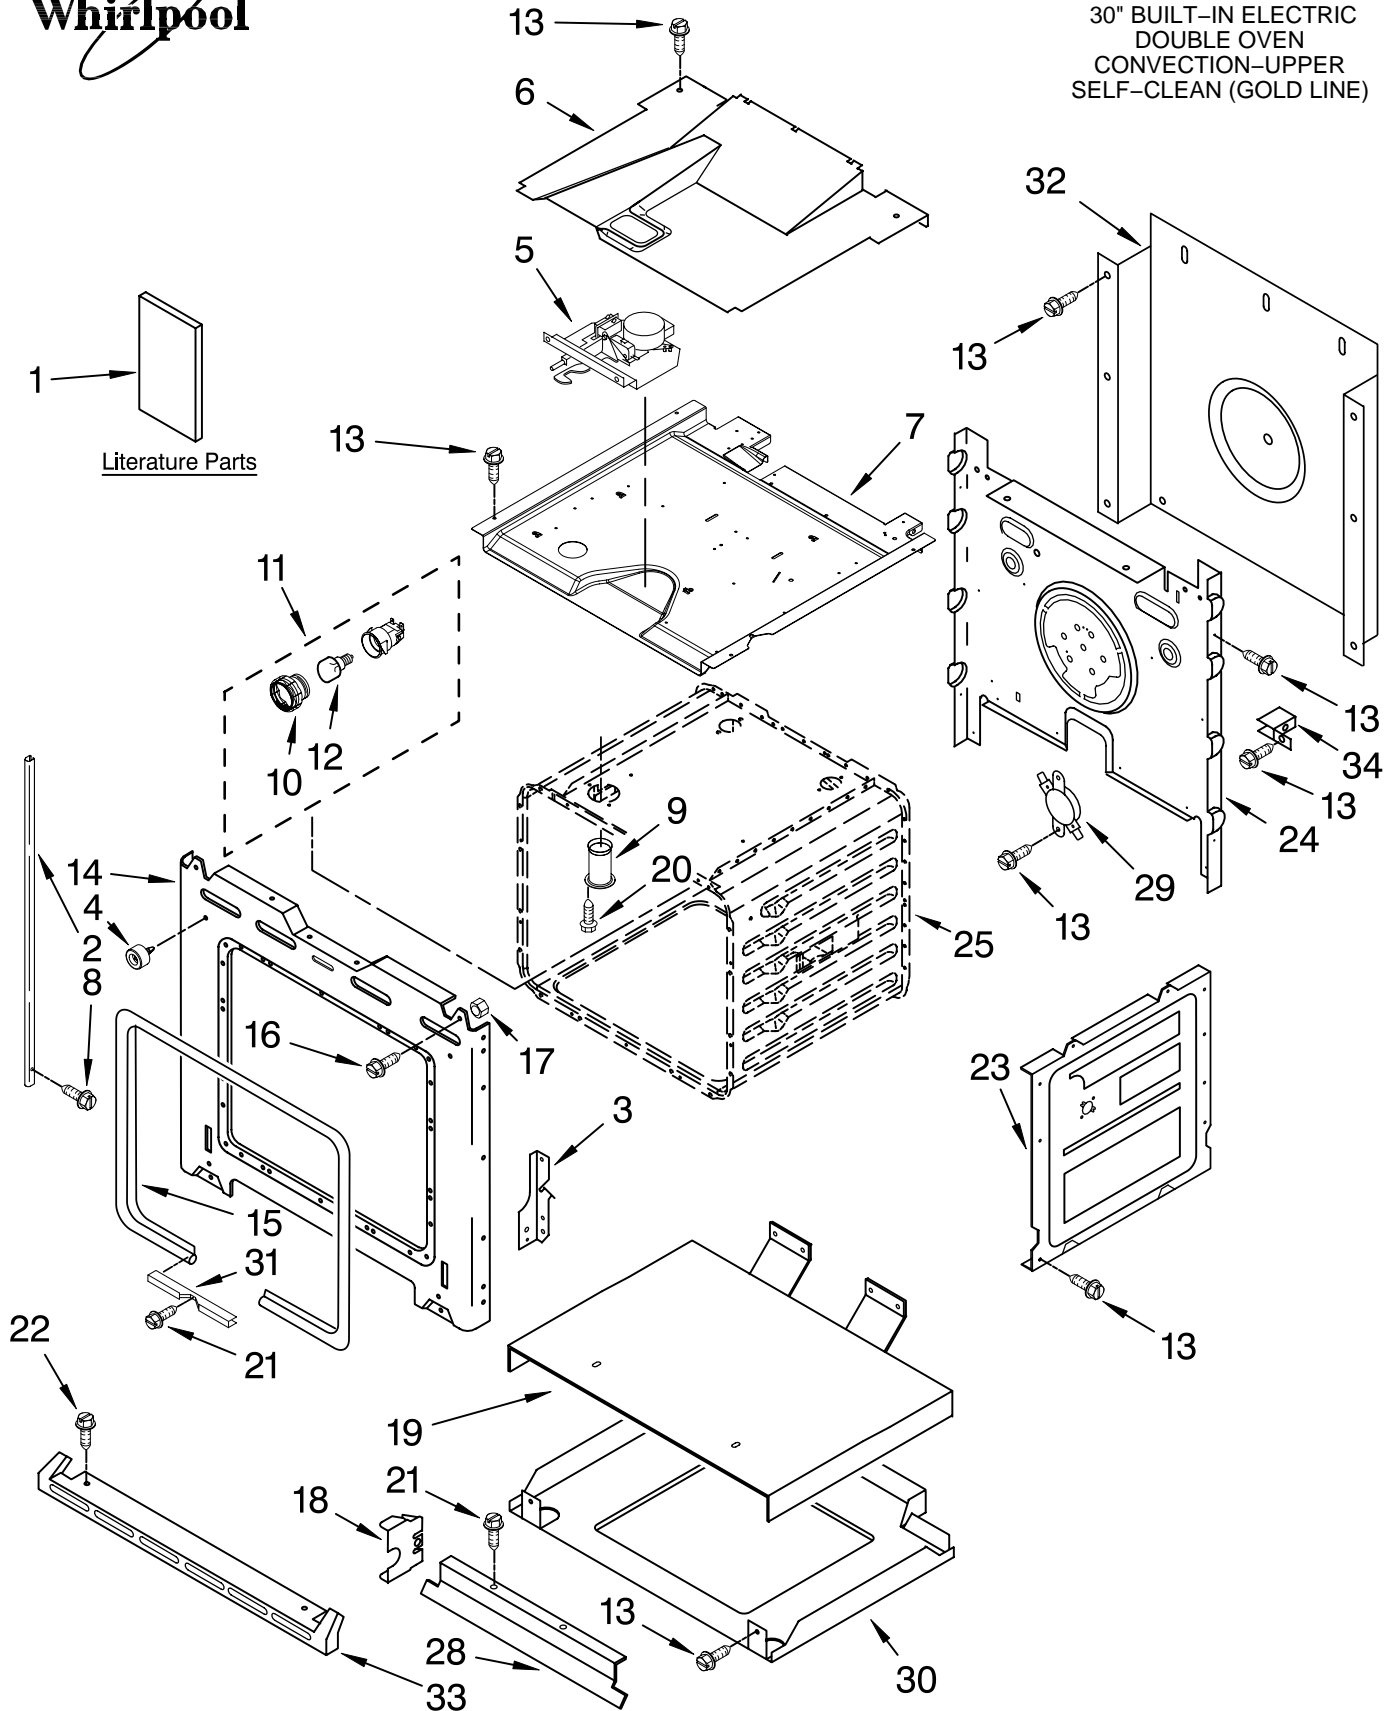

FOR ORDERING INFORMATION REFER TO PARTS PRICE LIST

LOWER OVEN PARTS

For Models: GBD307PRB03, GBD307PRQ03, GBD307PRS03, GBD307PRY03

(Black) (Desinger White) (Stainless) (Universal Stainless)

Illus. No.	Part No.	DESCRIPTION	Illus. No.	Part No.	DESCRIPTION	Illus. No.	Part No.	DESCRIPTION
1	8303647	Literature Parts Installation Instructions Use & Care Guide	3	4455605	Hinge Receiver Left	24	W10161110	Back, Chassis
	W10162171	English		4455606	Right	25		Liner, Oven (Not serviceable)
	W10162172	French	4	W10105790	Bumper, Door	28	9760677	Deflector, Bottom
	8302068	Tech Sheet	5	9760888	Latch, Motorized	29	9759242	Thermostat (TOD)
	9762761	Safer Cooking Tips	6	8302349	Divider, Vent	30	9759713	Base, Chassis
	W10065852	English	7	8303099	Top, Chassis	31	4448933	Retainer, Gasket
		French	8	8281236	Screw	32	4451747	Cover, Back
2		Trim, Side Right		3400805	Black	33		Vent, Bottom Trim
	W10136098	Black	9	4452158	Silver		8303583	Black
	W10136100	White	10	W10067870	Tube, Vent		8303584	White
	W10166949	Stainless	11	W10009930	Lens, Light		8303582	Stainless
		Left			Assembly, Oven	34	4449845	Support, Bracket
	W10136099	Black	12	4452166	Light			
	W10136101	White	13	4449809	Bulb, Light			
	W10166948	Stainless	14	W10130368	Screw			
	8281236	Screw	15	4455382	Frame, Front			
			16	4455382	Gasket, Door			
			17	4449040	Screw			
			18	4450118	Nut			
			19	4452152	Bracket, Mounting			
			20	4451478	Support, Insulation			
			21	3196176	Screw			
			22	4449154	Screw			
			23	3400832	Screw			
			23	4455641	Side, Chassis			