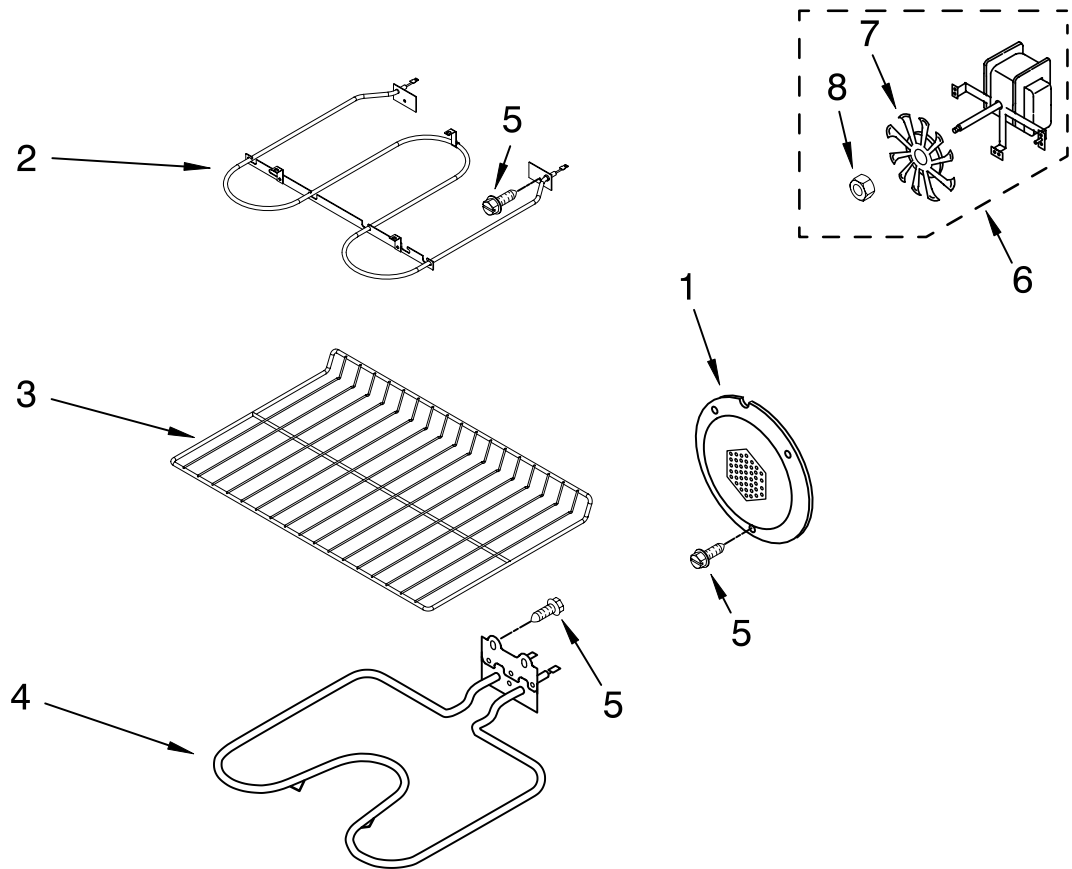

INTERNAL OVEN PARTS

For Models: GBD307PRB03, GBD307PRQ03, GBD307PRS03, GBD307PRY03
(Black) (Desinger White) (Stainless) (Universal Stainless)

Illus. No.	Part No.	DESCRIPTION
1	4448988	Cover, Fan
2	9760771	Element, Broil
3	4448717	Rack, Oven
4	9760766	Element, Convection Bake
5	4449154	Screw
6	W10116228	Motor, Convection Fan
7	W10116351	Blade, Fan
8	W10116349	Nut

FOR ORDERING INFORMATION REFER TO PARTS PRICE LIST