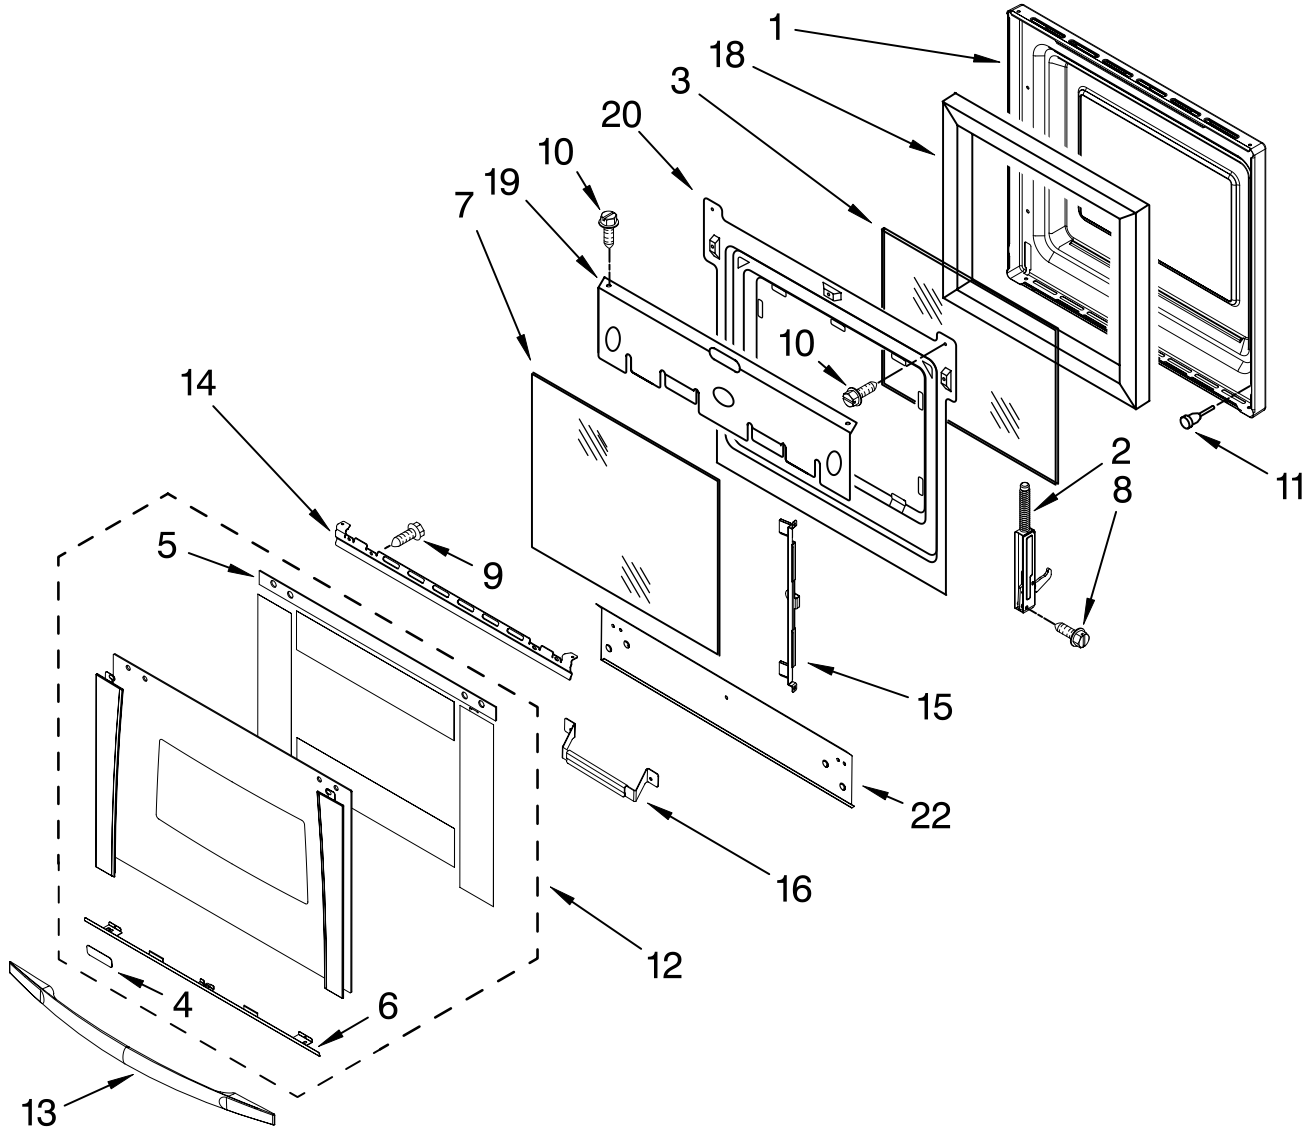

OVEN DOOR PARTS

For Models: GBD307PRB03, GBD307PRQ03, GBD307PRS03, GBD307PRY03
(Black) (Desinger White) (Stainless) (Universal Stainless)

Illus. No.	Part No.	DESCRIPTION
1	9759413	Panel, Door
2		Hinge, Door
	9760577	Right
	9760578	Left
3	4449259	Glass, Inner
4	8303810	Nameplate
5	8303878	Pad, Handle
6		Clip, Door
	8303389BL	Black
	8303389WH	White
	W10166937	Stainless
7	9759225	Glass, Inner

Illus. No.	Part No.	DESCRIPTION
8	4449743	Screw
9	4451040	Screw
10	4449809	Screw
11	4448520	Bumper, Door (3)
12		Assembly, Door
		Glass
		Upper
	8303300	Black
	8303306	White
	8303288	Stainless
	8304177	Silver
		Lower
	8303301	Black
	8303307	White
	8303289	Stainless
	8304178	Silver

Illus. No.	Part No.	DESCRIPTION
13		Door Handle
	8302813	Black
	8302814	White
	8303164	Stainless
14	W10136473	Bracket, Handle
15	9759229	Bracket(2nd Glass)
16	9759230	Bracket(3rd Glass)
18	4451722	Insulation, door
19	4457103	Shield, Heat
20	4457132	Retainer, Glass
22	4457114	Shield, Heat

FOR ORDERING INFORMATION REFER TO PARTS PRICE LIST