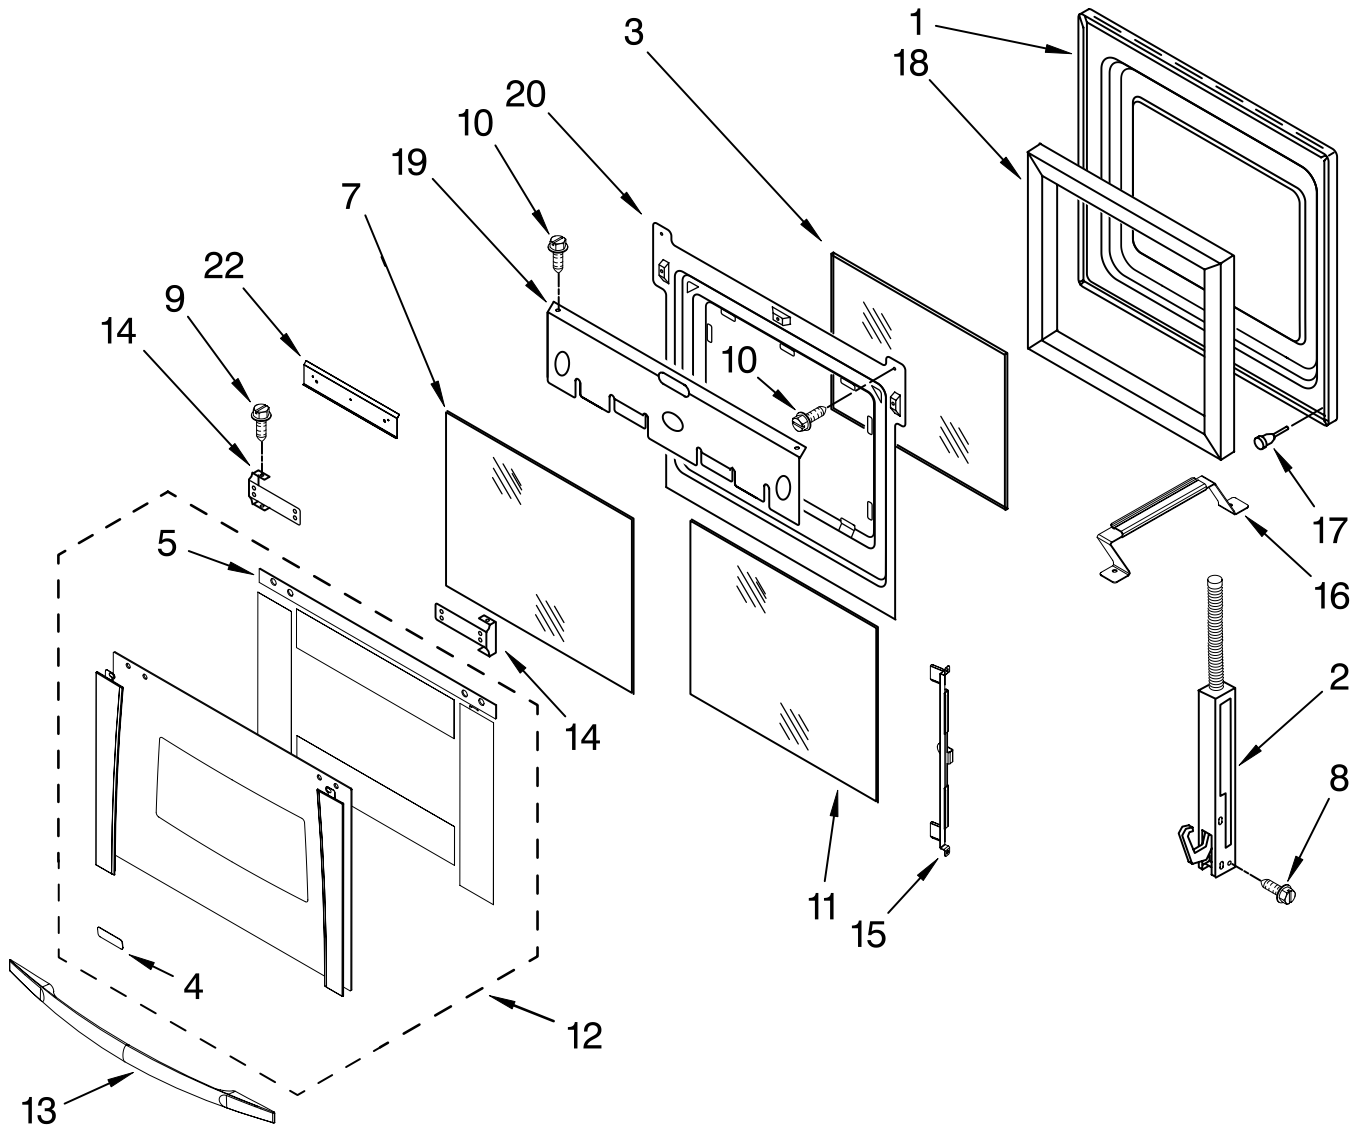

OVEN DOOR PARTS

For Models: GBD307PRS02
(Stainless)

Illus. No.	Part No.	DESCRIPTION
1	9759413	Panel, Door
2		Hinge, Door
	9760577	Right
	9760578	Left
3	4449259	Glass, Inner Door
4	8303810	Nameplate
5	8303878	Seal, Foam
7	9759225	Glass, Inner Door

Illus. No.	Part No.	DESCRIPTION
8	4449743	Screw
9	4451040	Screw
10	4449809	Screw
11	9759228	Glass, Inner Door
12		Assembly
	W10151079	Upper
	W10151080	Lower
13	8303164	Door Handle

Illus. No.	Part No.	DESCRIPTION
14	W10136473	Bracket, Handle
15	9759229	Bracket(2nd Glass)
16	9759230	Bracket(3rd Glass)
17	4448520	Bumper, Door
18	4451722	Insulation, Door
19	4457103	Shield, Heat
20	4457132	Retainer, Glass
22	4457114	Shield, Heat

FOR ORDERING INFORMATION REFER TO PARTS PRICE LIST