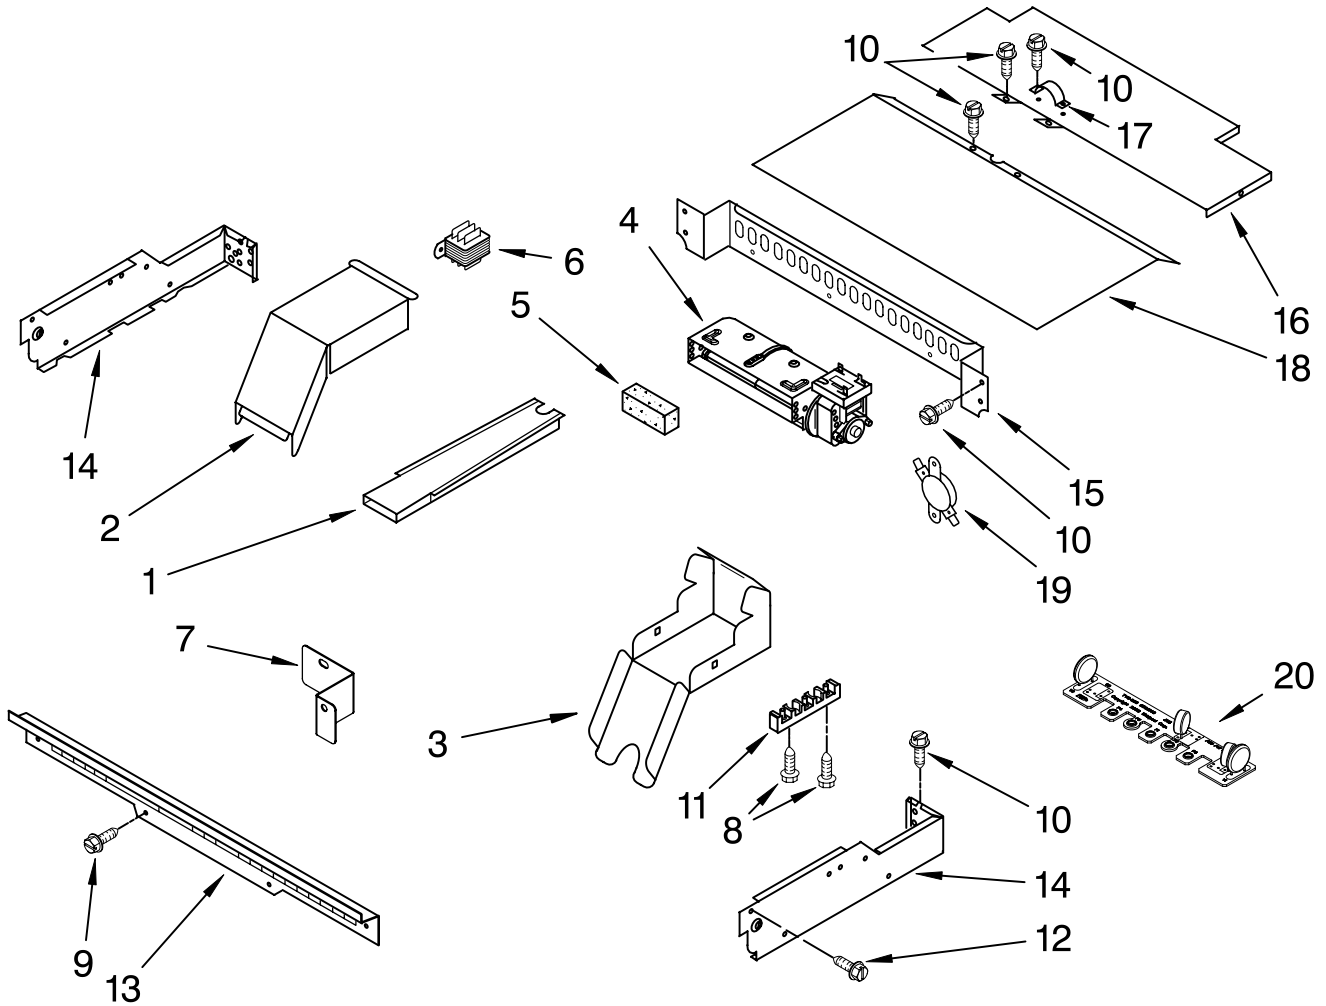

TOP VENTING PARTS

For Models: GBD307PRS02

(Stainless)

Illus. No.	Part No.	DESCRIPTION
1	4451759	Assembly, Vent
2	4455178	Elbow, Vent Top
3	4455177	Elbow, Vent Bottom
4		Blower
	W10016550	45MM Lower Oven
	4457289	65MM Upper Oven
	4455191	Bracket
5	4451758	Foam, Block

Illus. No.	Part No.	DESCRIPTION
6	8300642	Transformer, Control
7	8302390	Bracket, Support Air Stop
8	3400080	Screw
9	4450038	Screw
10	4449809	Screw
11	4449868	Block, Terminal
12	4449154	Screw
13	8303497	Vent, Control Panel

Illus. No.	Part No.	DESCRIPTION
14		Side, Control Top
	4451597	Right
	4451598	Left
15	9759135	Back, Control
16	4450551	Cover, Top Rear
17	4448664	Clamp
18	4452367	Cover, Top Front
19	9759243	Thermostat, Oven
20	8302143	Suppressor

FOR ORDERING INFORMATION REFER TO PARTS PRICE LIST