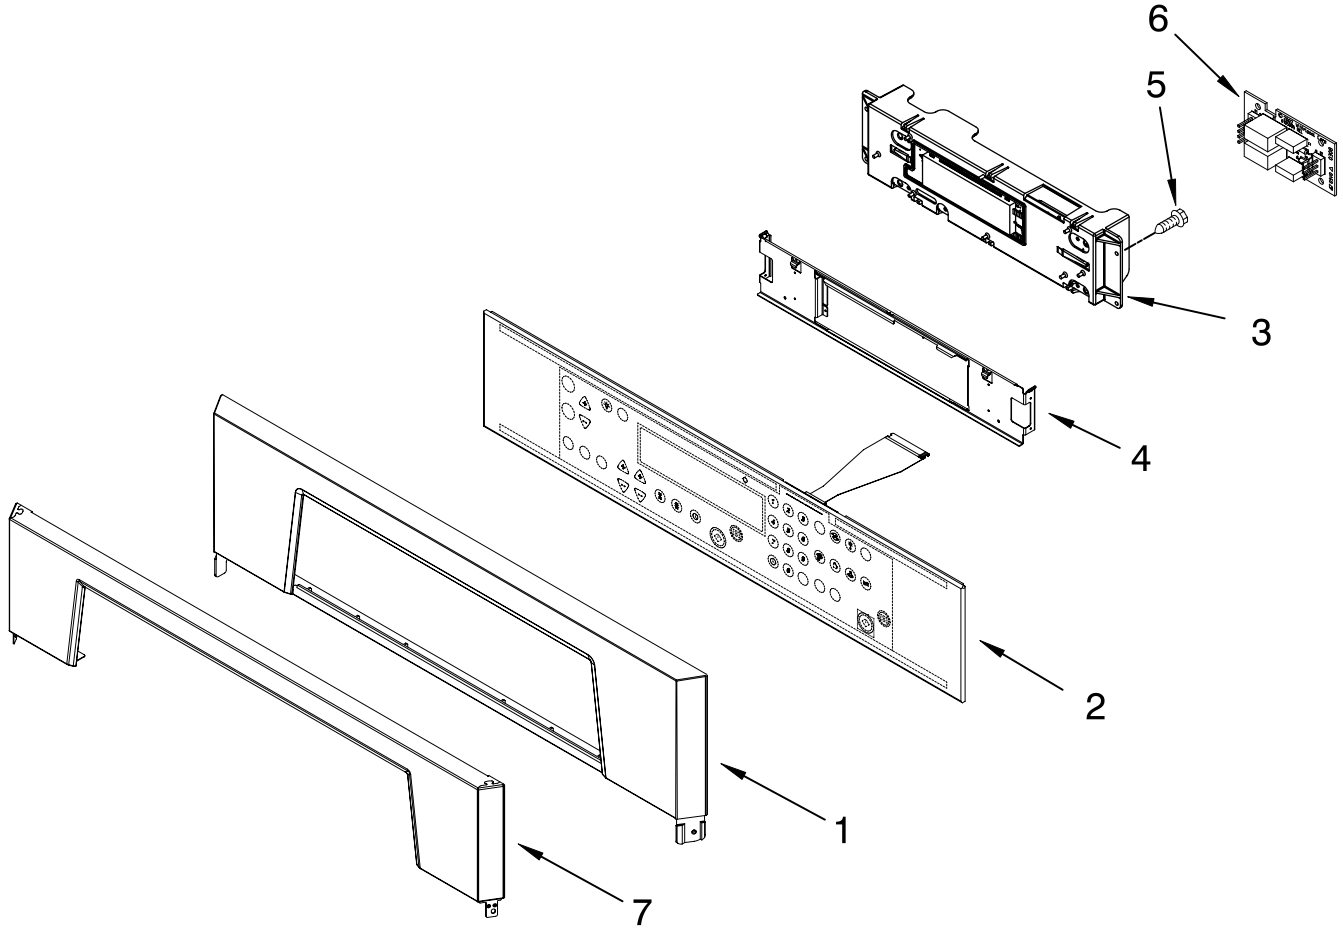

CONTROL PANEL PARTS

For Models: GBD307PRS02
(Stainless)

Illus. No.	Part No.	DESCRIPTION
1	8302848	Control Panel
2	W10112115	Assembly, Switch
3	8303883	Assembly, Control
4	W10153086	Backer, Control Panel
5	4449745	Screw
6	8301848	Latch, Sister Board
7	W10144998	Trim, Cooktop

FOR ORDERING INFORMATION REFER TO PARTS PRICE LIST