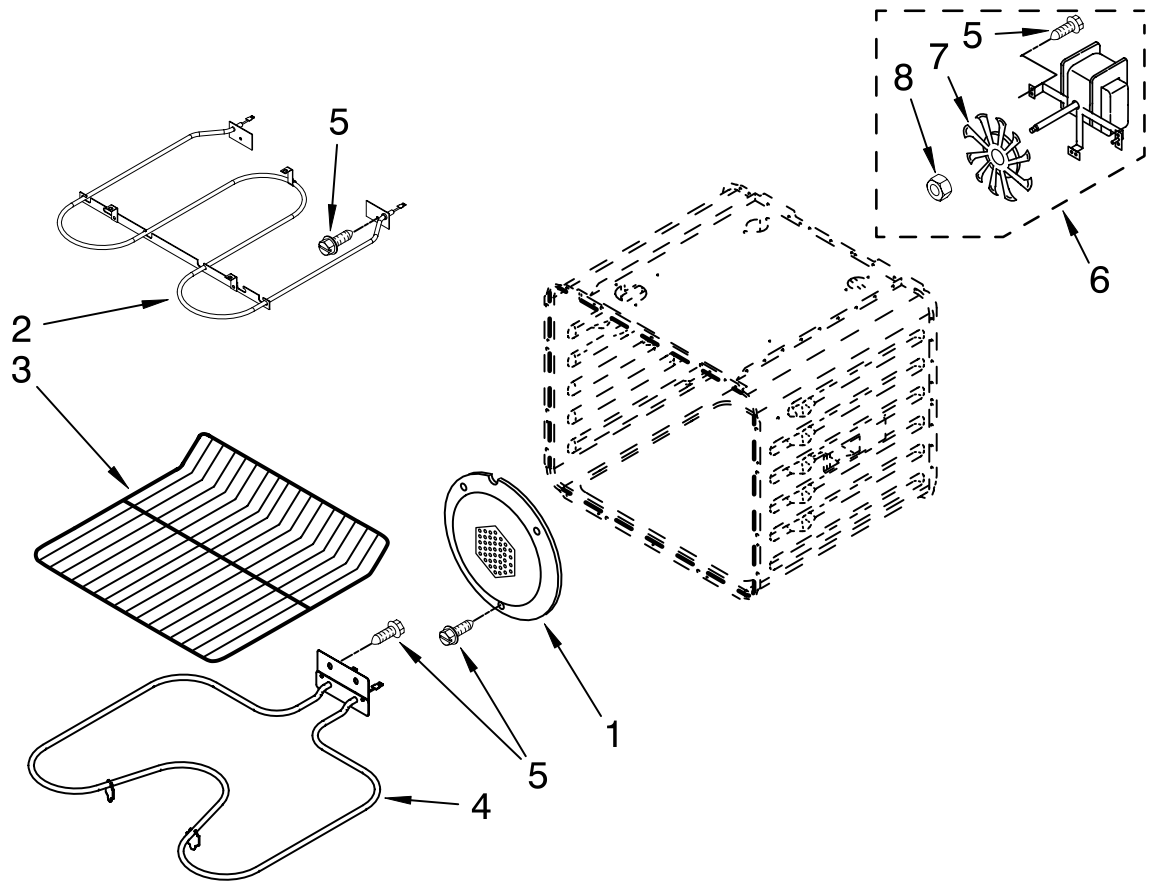

INTERNAL OVEN PARTS

For Models: GBD307PRS02

(Stainless)

Illus. No.	Part No.	DESCRIPTION
1	4448988	Cover, Fan
2	9760771	Element, Broil
3	4448717	Rack, Oven
4	9760766	Element, Bake Convection
5	4449154	Screw
6	4451583	Fan, Convection
7	4452226	Blade, Fan
8	4452227	Nut

FOR ORDERING INFORMATION REFER TO PARTS PRICE LIST