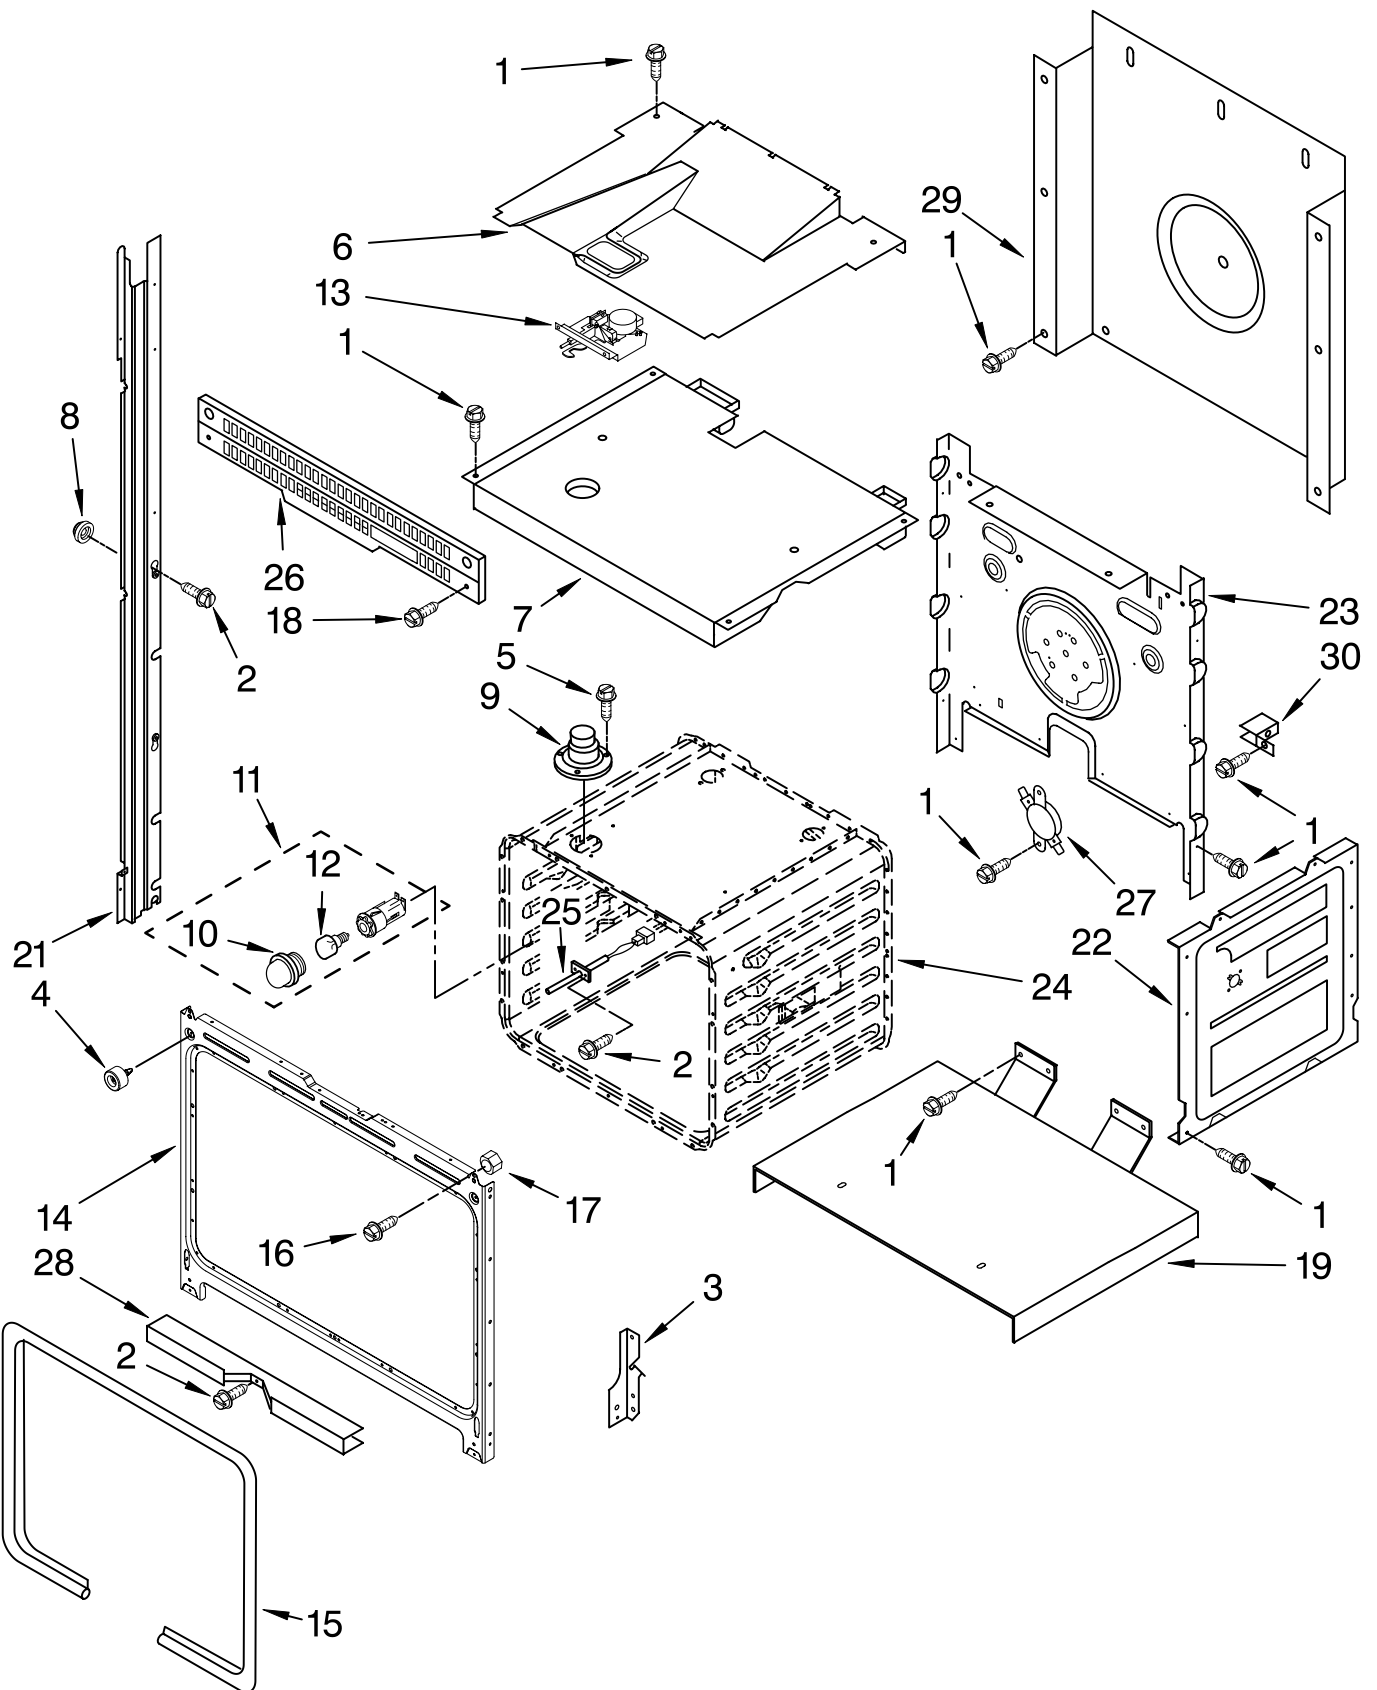

UPPER OVEN PARTS

For Models: GBD307PRS02

(Stainless)

FOR ORDERING INFORMATION REFER TO PARTS PRICE LIST

UPPER OVEN PARTS

For Models: GBD307PRS02

(Stainless)

Illus. No.	Part No.	DESCRIPTION
1	4449809	Screw
2	4449154	Screw
3		Hinge Receiver
	4455606	Right
	4455605	Left
4	W10105790	Bumper, Door
5	3196176	Screw
6	8302349	Divider, Vent
7	8303099	Top, Chassis
8	4448444	Grommet
9	4452158	Tube, Vent
10	W10067870	Lens, Light
11	W10009930	Assembly, Oven Light
12	4452166	Bulb, Light
13	9760888	Latch, Motorized
14	W10130368	Frame, Front
15	4455382	Gasket, Door
16	4449040	Screw
17	4450118	Nut
18	3400832	Screw
19	4451478	Support, Insulation
21		Rail, Side
	8302793	Right
	8302794	Left
22	4455641	Side, Chassis
23	4452234	Back, Chassis
24		Liner, Oven (Not serviceable)
25	4455636	Sensor
26	4452267	Vent, Center
27	9759242	Thermostat
28	4448933	Retainer, Gasket
29	4451747	Cover, Back
30	4449845	Support, Bracket

FOLLOWING PARTS NOT ILLUSTRATED

INSULATION

- 4449316 Insulation, Wrap
- 4450365 Insulation, Back