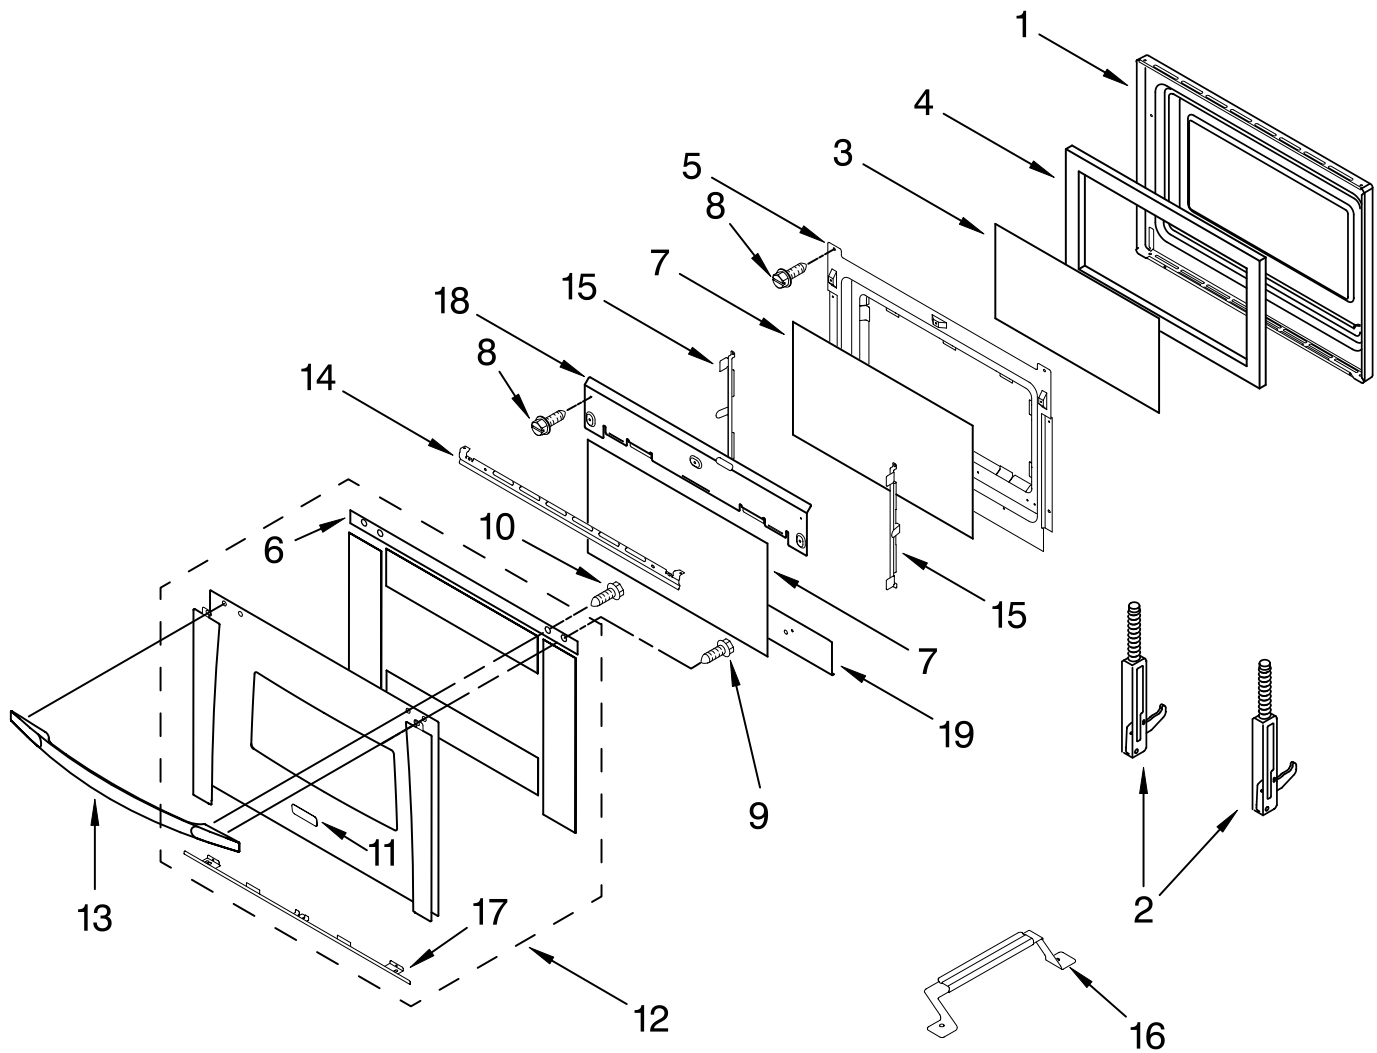

OVEN DOOR PARTS

For Models:GBS307PRB01, GBS307PRQ01, GBS307PRS01, GBS307PRY01
(Black) (Designer White) (S.Steel) (U.Silver)

Illus. No.	Part No.	DESCRIPTION
1	8303700	Door Liner
	4448520	Bumper
2		Hinge, Door
	9760577	Right Hand
	9760578	Left Hand
3	4449259	Glass, Inner
4	4451722	Insulation, Door
5	4457132	Retainer, Glass
6	8303878	Seal – Door
7	9759225	Glass, Inner

Illus. No.	Part No.	DESCRIPTION
8	4449809	Screw
9	4451040	Screw
10	4449743	Screw
11	8303810	Nameplate
12		Assy, Door Glass
	8303300	Black
	8303306	White
	8303288	Stainless
	8304177	Silver

Illus. No.	Part No.	DESCRIPTION
13		Door Handle
	8302813	Black
	8302814	White
	8303164	Stainless Steel
14	8303167	Bracket, Handle
15	9759229	Bracket(2nd Glass)
16	9759230	Bracket(3rd Glass)
17	8302947	Vent, Bottom Trim
18	4457103	Shield, Heat
19	4457114	Shield, Heat (Btm)

FOR ORDERING INFORMATION REFER TO PARTS PRICE LIST