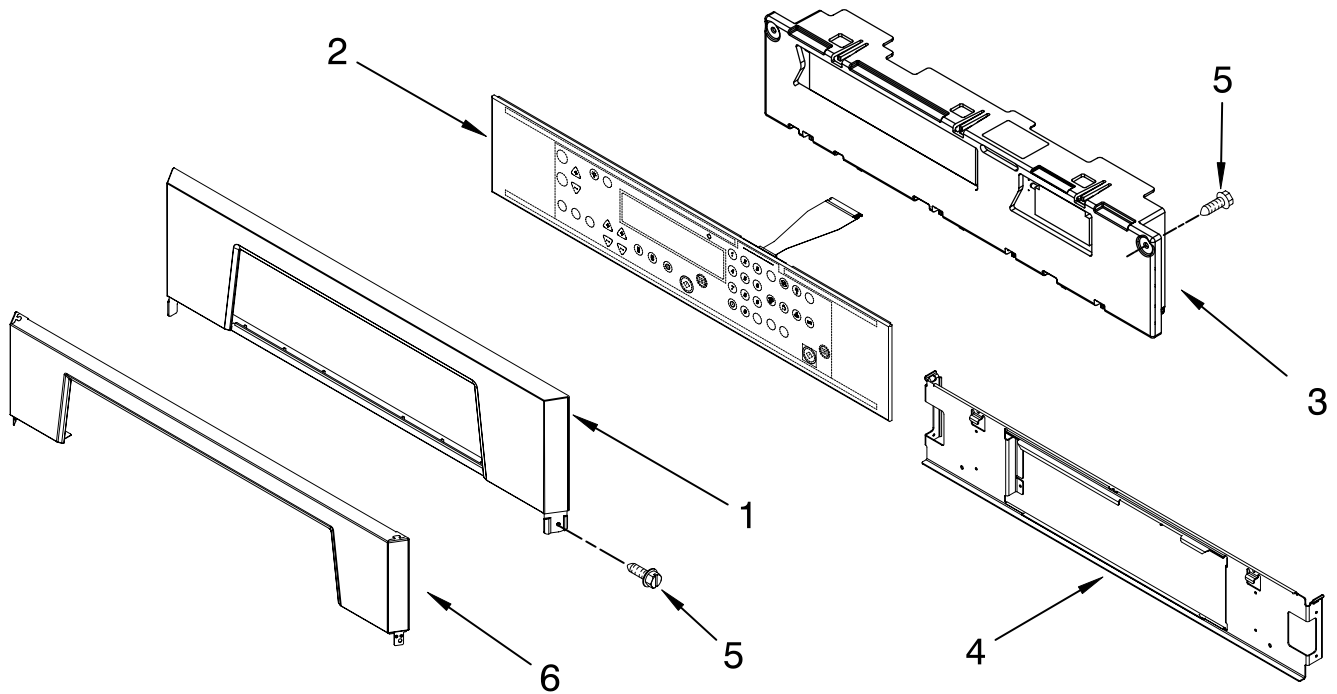

CONTROL PANEL PARTS

For Models: GBS307PRB01, GBS307PRQ01, GBS307PRS01, GBS307PRY01
(Black) (Designer White) (S.Steel) (U.Silver)

Illus. No.	Part No.	DESCRIPTION
1		Control Panel Assy.
	8302848	Black Model
	8302849	White Model
	8302877	S.Steel
	8304153	Apollo Gray
2		Assy, Switch
	8303180	S.Steel & Black Models
	8303222	White Model
	8304150	Silver
3	8303885	Assy, Control
4	8304161	Backer, Control
5	4449745	Screw
6	8302877	Trim-Panel (Use on S.Steel model only)

FOR ORDERING INFORMATION REFER TO PARTS PRICE LIST