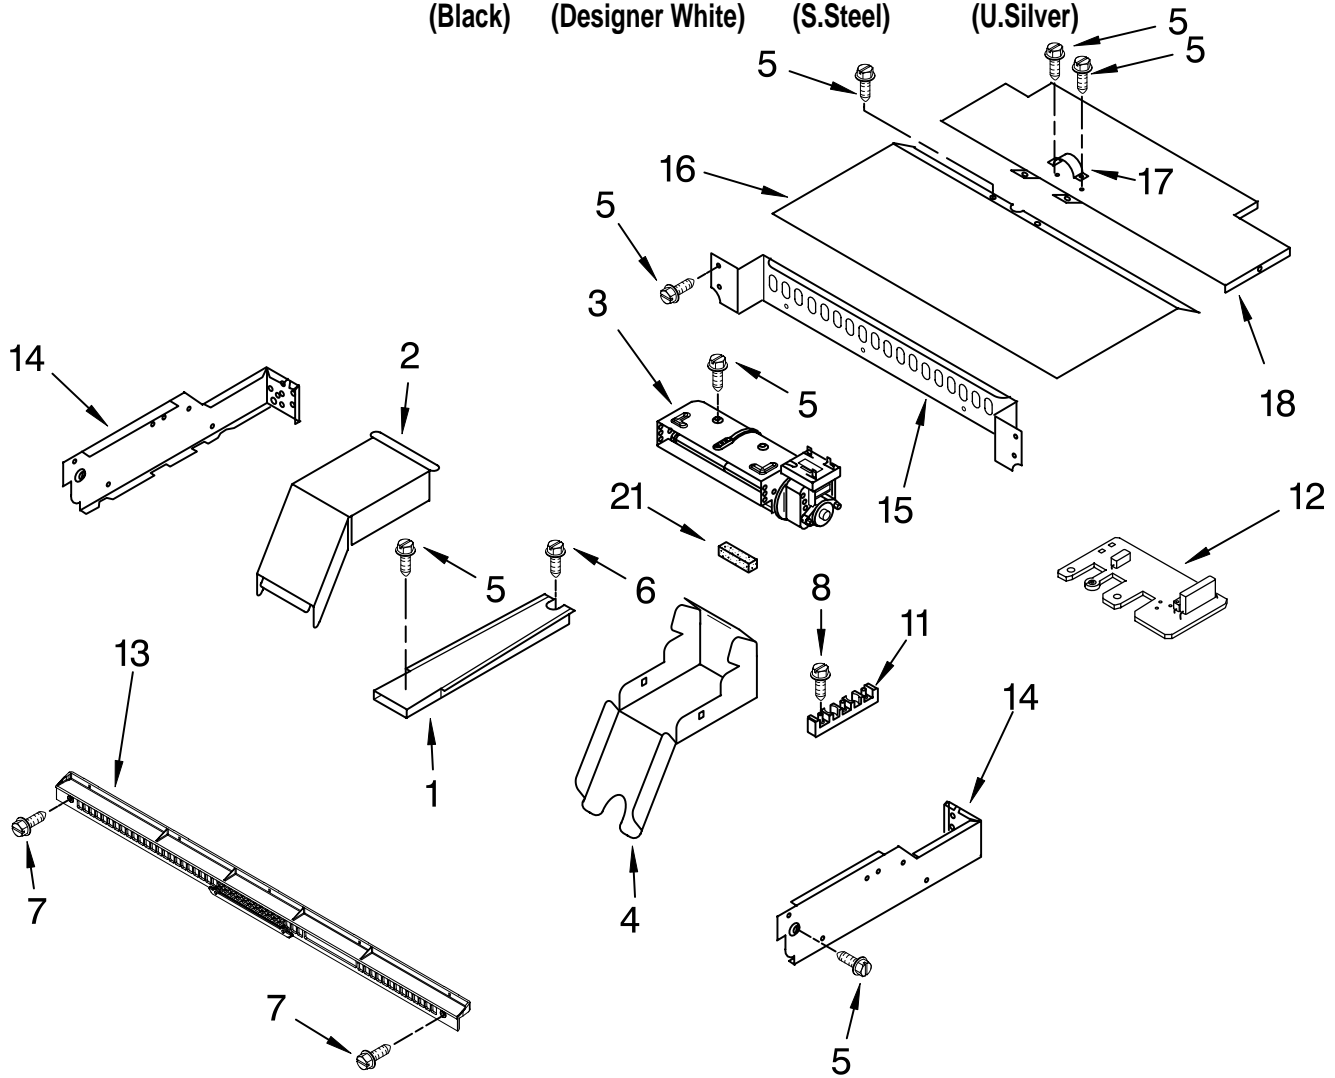

TOP VENTING PARTS

For Models: GBS307PRB01, GBS307PRQ01, GBS307PRS01, GBS307PRY01

(Black) (Designer White) (S.Steel) (U.Silver)

Illus. No.	Part No.	DESCRIPTION
1	4451759	Vent, Exhaust
2	4455178	Elbow, Vent-Top
3	4457289	Blower 65MM
4	4455177	Elbow, Vent-Bottom
5	4449809	Screw
6	4449040	Screw
7	4450038	Screw

Illus. No.	Part No.	DESCRIPTION
8	3400080	Screw
11	4449868	Block, Terminal
12	4451985	Suppressor
13	8303497	Vent, (Control Panel)

Illus. No.	Part No.	DESCRIPTION
14		Side, Control Top
	4451597	Right
	4451598	Left
15	9759135	Back, Control
16	4450551	Cover, Top Rear
17	4448664	Clamp
18	4450554	Cover, Top Front
21	4451758	Seal, Foam

FOR ORDERING INFORMATION REFER TO PARTS PRICE LIST