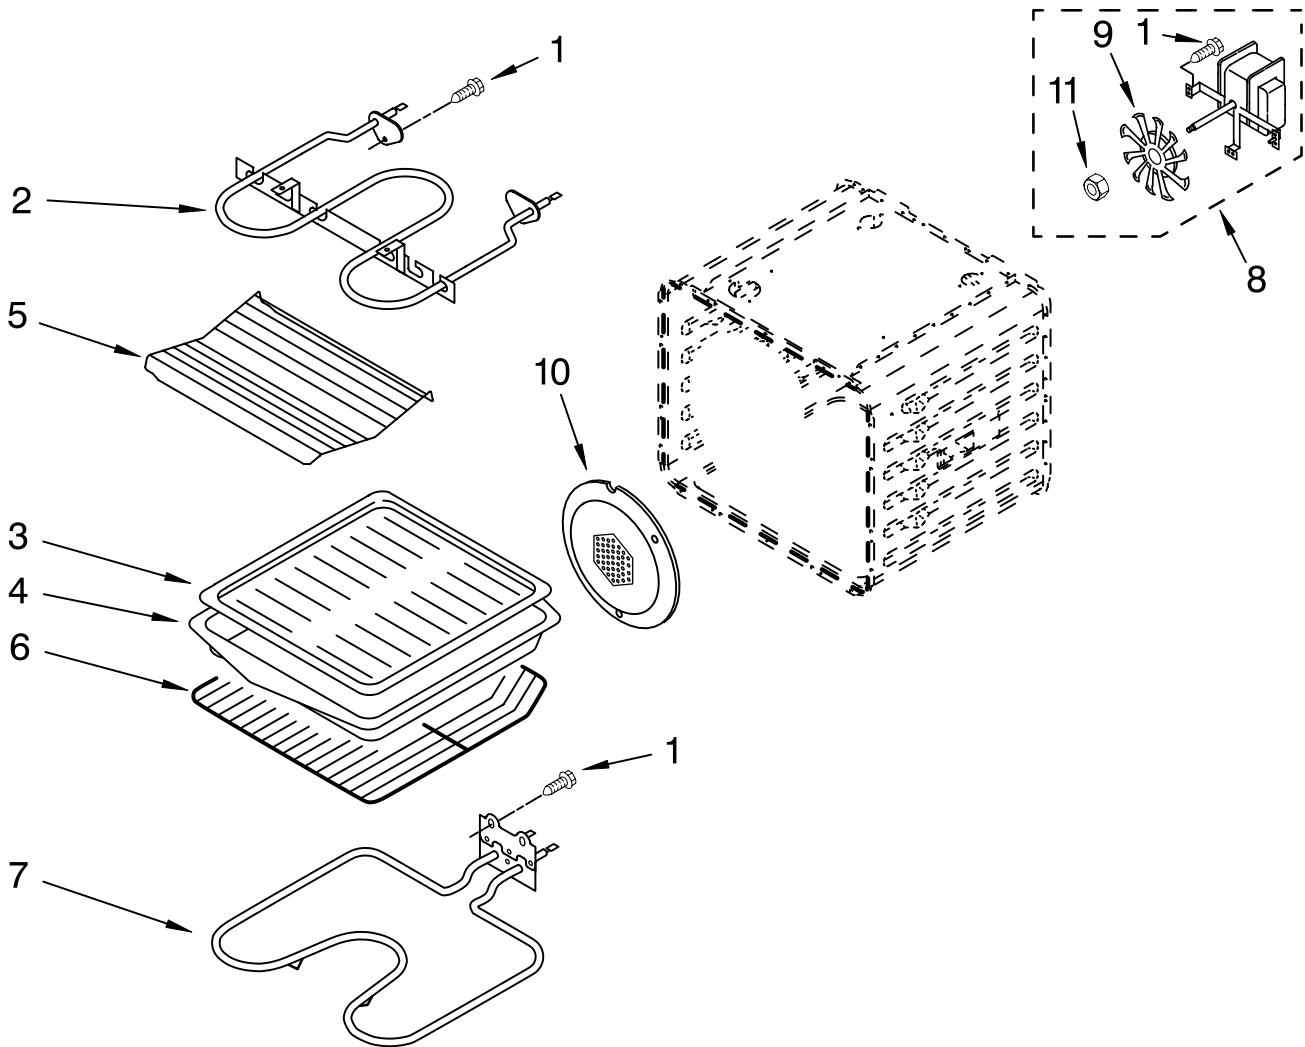

INTERNAL OVEN PARTS

For Models: GBS307PRB01, GBS307PRQ01, GBS307PRS01, GBS307PRY01
(Black) (Designer White) (S.Steel) (U.Silver)

Illus. No.	Part No.	DESCRIPTION
1	4449154	Screw
2	4456103	Element, Broil
3	4457277	Grill, Broiler
4	4457276	Pan, Broiler
5	3181534	Rack, Roasting
6	4448717	Rack, Oven
7	4452153	Element, Bake
8	4451583	Motor, Convection
9	4452226	Blade, Fan
10	4448988	Cover, Fan
11	4452227	Nut

FOR ORDERING INFORMATION REFER TO PARTS PRICE LIST