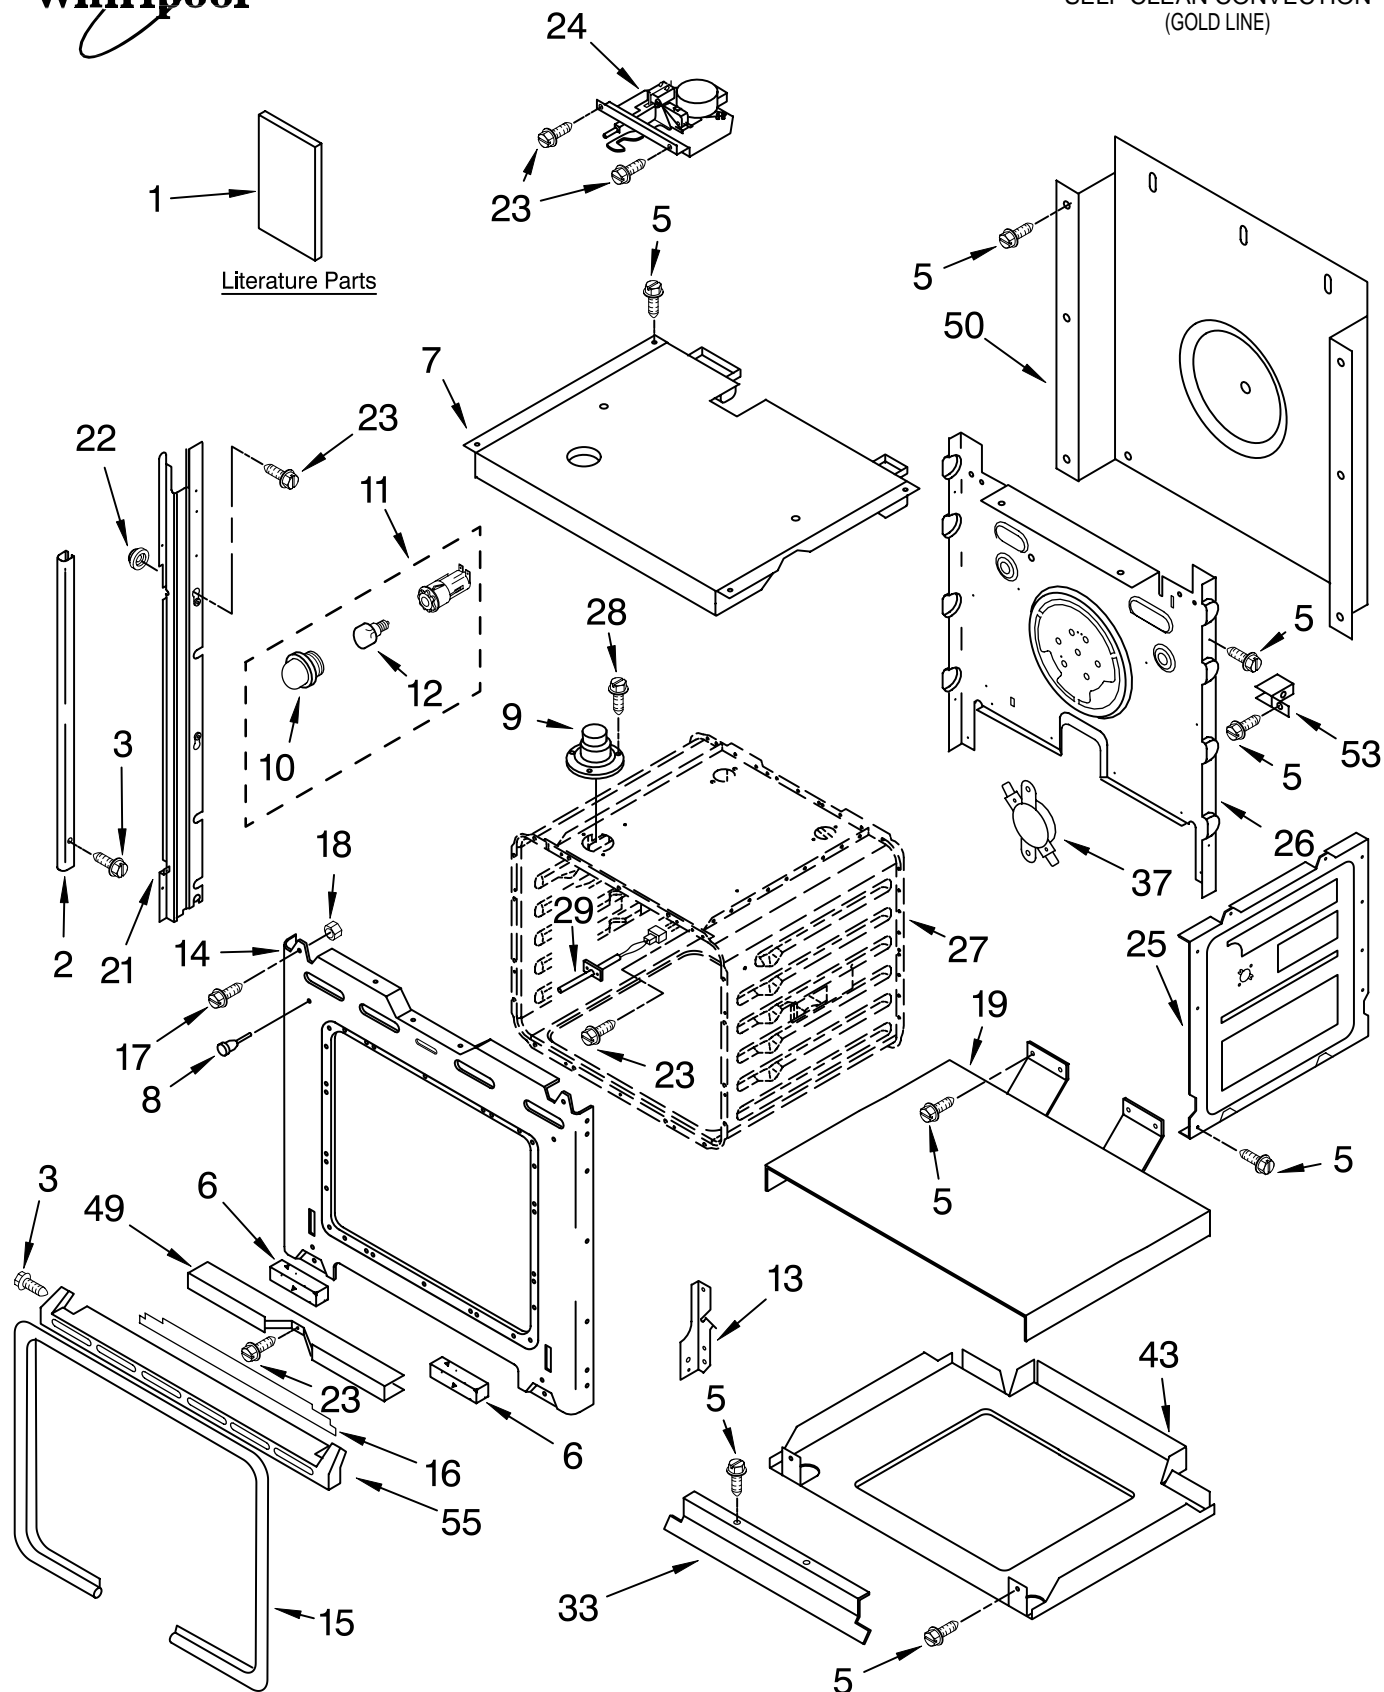

OVEN PARTS

For Models: GBS307PRB01, GBS307PRQ01, GBS307PRS01, GBS307PRY01

(Black) (Designer White) (S.Steel)

(U.Silver)

30" BUILT-IN
ELECTRIC OVEN
SELF CLEAN CONVECTION
(GOLD LINE)

FOR ORDERING INFORMATION REFER TO PARTS PRICE LIST