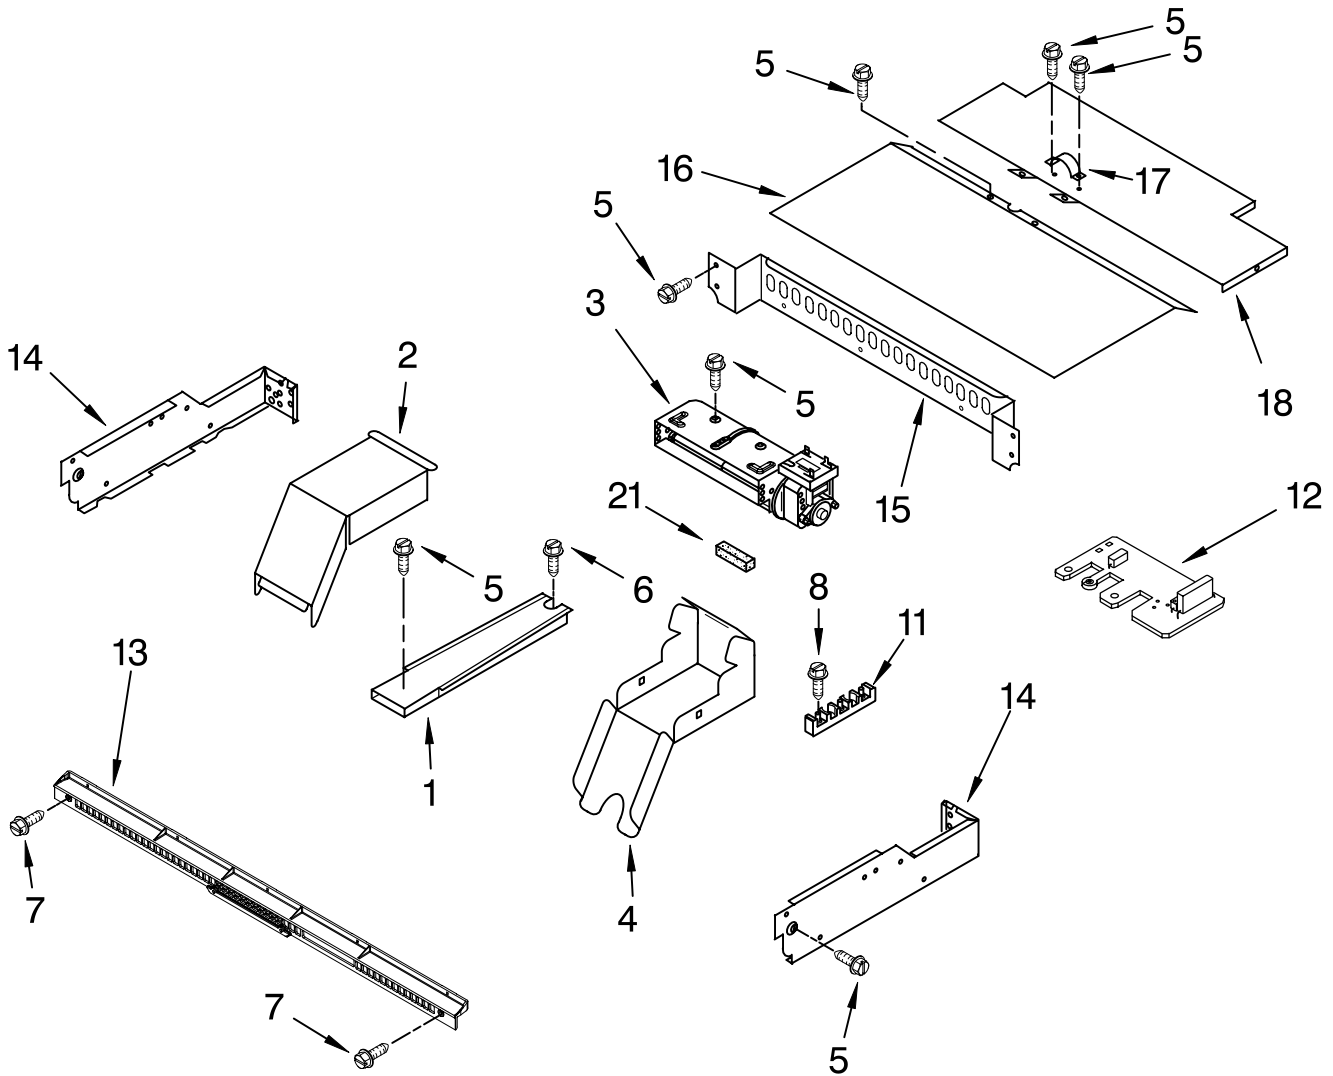

TOP VENTING PARTS

For Models:GBS307PRS02
(Stainless)

Illus. No.	Part No.	DESCRIPTION
1	4451759	Vent, Exhaust
2	4455178	Elbow, Vent Top
3	4457289	Blower 65MM
4	4455177	Elbow, Vent Bottom
5	4449809	Screw
6	4449040	Screw
7	4450038	Screw

Illus. No.	Part No.	DESCRIPTION
8	3400080	Screw
11	4449868	Block, Terminal
12	4451985	Suppressor
13	8303497	Vent, Control Panel
14		Side, Control Top
	4451597	Right
	4451598	Left

Illus. No.	Part No.	DESCRIPTION
15	9759135	Back, Control
16	4450551	Cover, Top Rear
17	4448664	Clamp
18	4452367	Cover, Top Front
21	4451758	Seal, Foam

FOR ORDERING INFORMATION REFER TO PARTS PRICE LIST