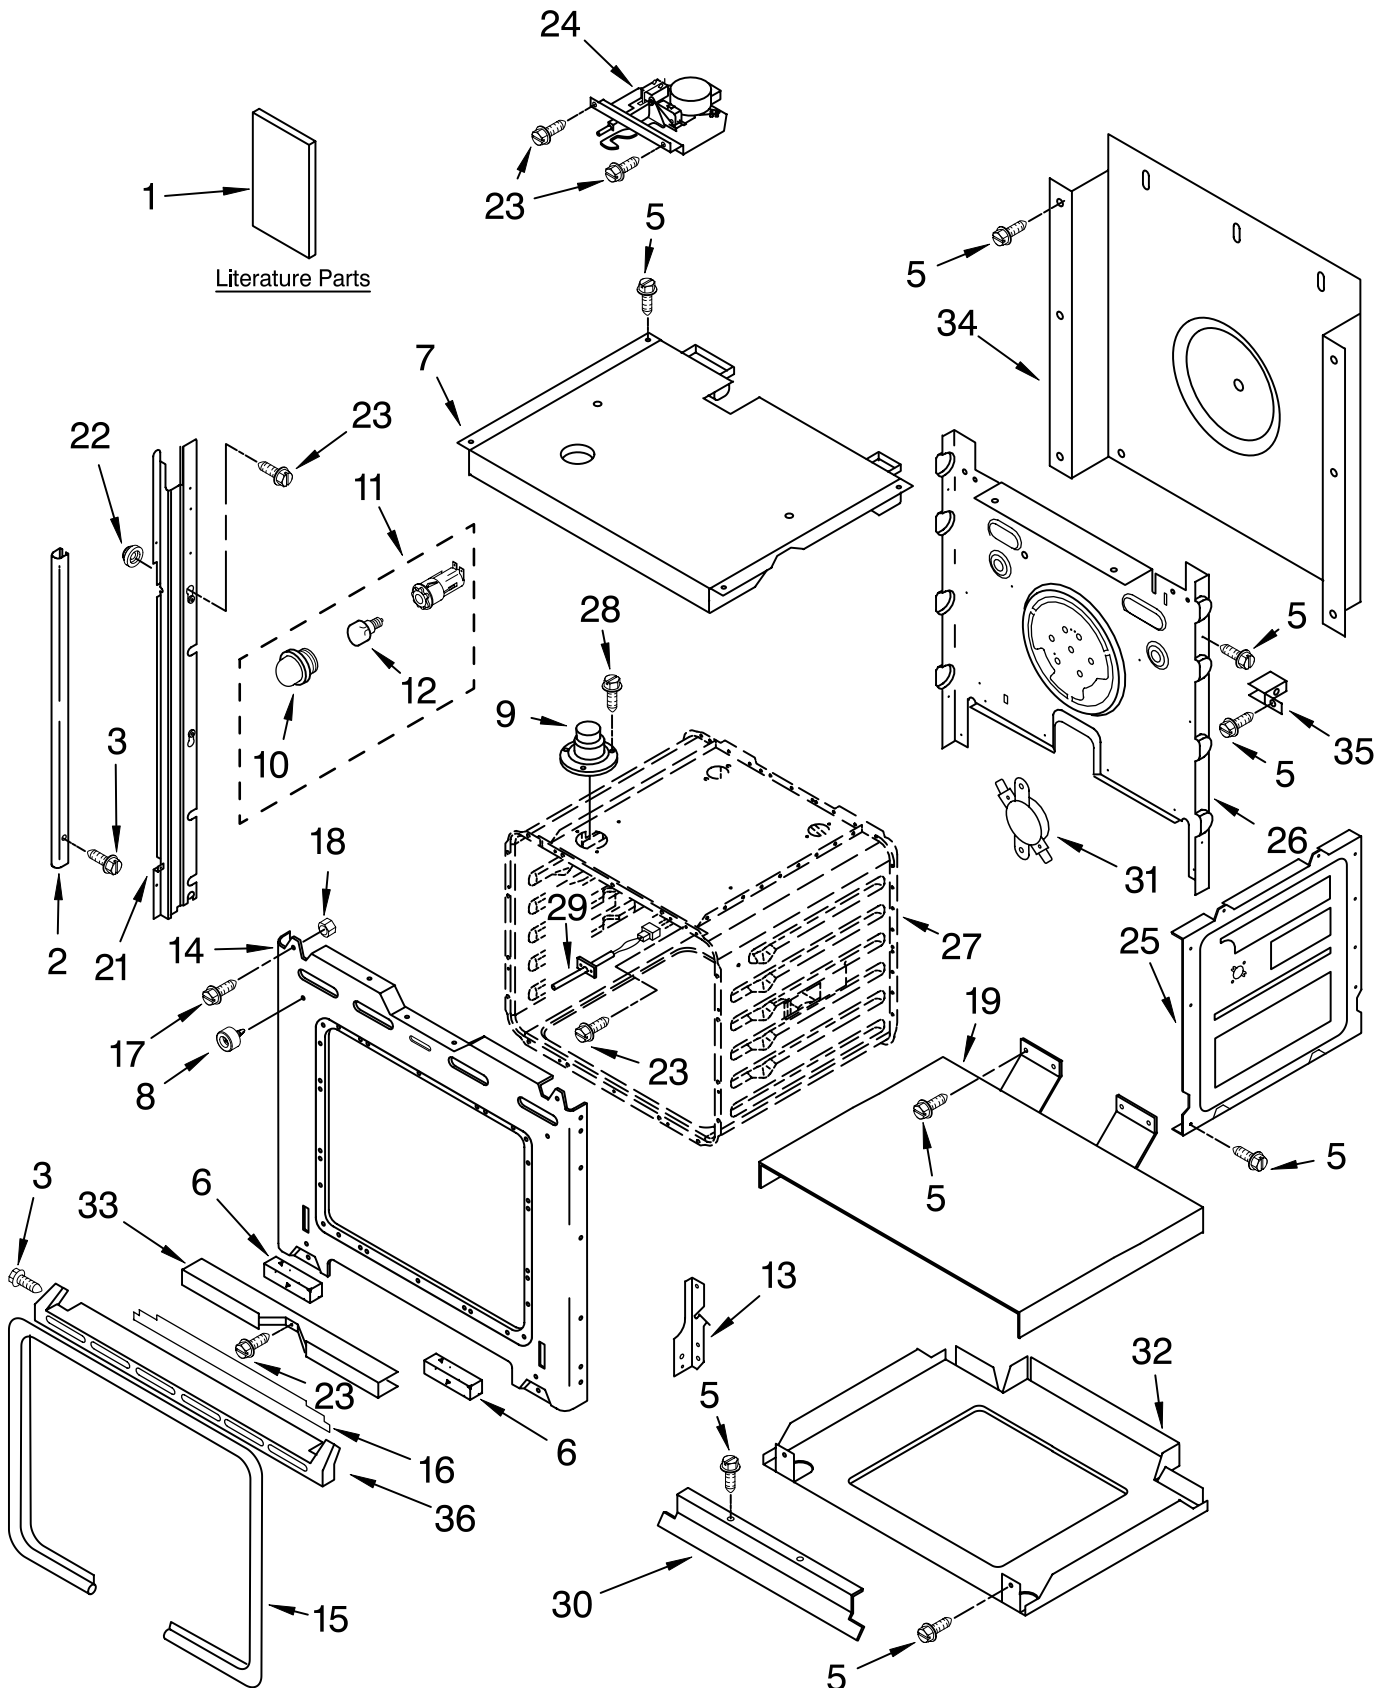

OVEN PARTS

For Models: GBS307PRS02
(Stainless)

30" BUILT-IN
ELECTRIC OVEN
SELF CLEAN CONVECTION
(GOLD LINE)

FOR ORDERING INFORMATION REFER TO PARTS PRICE LIST

OVEN PARTS

For Models:GBS307PRS02
(Stainless)

Illus. No.	Part No.	DESCRIPTION
1	8303647	Literature Parts Installation Instructions Owners Manual
		8304075 English
		8304076 French
		8301758 Tech Sheet
		3191638 English
		9759133 French
		8301928 Installation Instructions, M/W Trim Kit
		Trim, Side
		8303213 Right
		8303214 Left
3	3400832	Screw
5	4449809	Screw
6	4452490	Spacer, Foam
7	8303099	Top, Chassis
8	W10105790	Bumper, Door

Illus. No.	Part No.	DESCRIPTION
9	4452158	Tube, Vent
10	W10067870	Lens, Light
11	W10009930	Assembly, Oven Light
12	4452166	Bulb, Light
13	4455606	Hinge Receiver
		Right
14	4455605	Left
		W10130368
15	4455382	Gasket, Door
16	4452337	Insulation, Bottom Vent
		Screw
17	4449040	Screw
18	4450118	Nut
19	4451478	Support, Insulation
		Rail, Side
21	8303115	Right
		8303116
22	4448444	Grommet
23	4449154	Screw
24	9760888	Latch, Motorized
25	4455641	Side, Chassis
26	4452234	Back, Chassis
27		Liner, Oven (Not serviceable)

Illus. No.	Part No.	DESCRIPTION
28	3196176	Screw
29	4455636	Sensor
30	9760677	Deflector, Bottom
		Thermostat
31	9759243	Thermostat
32	9759713	Base, Chassis
33	4448933	Retainer, Gasket
34	4451747	Cover, Back
35	4449845	Support, Bracket
36	8303582	Trim, Bottom
		4452152