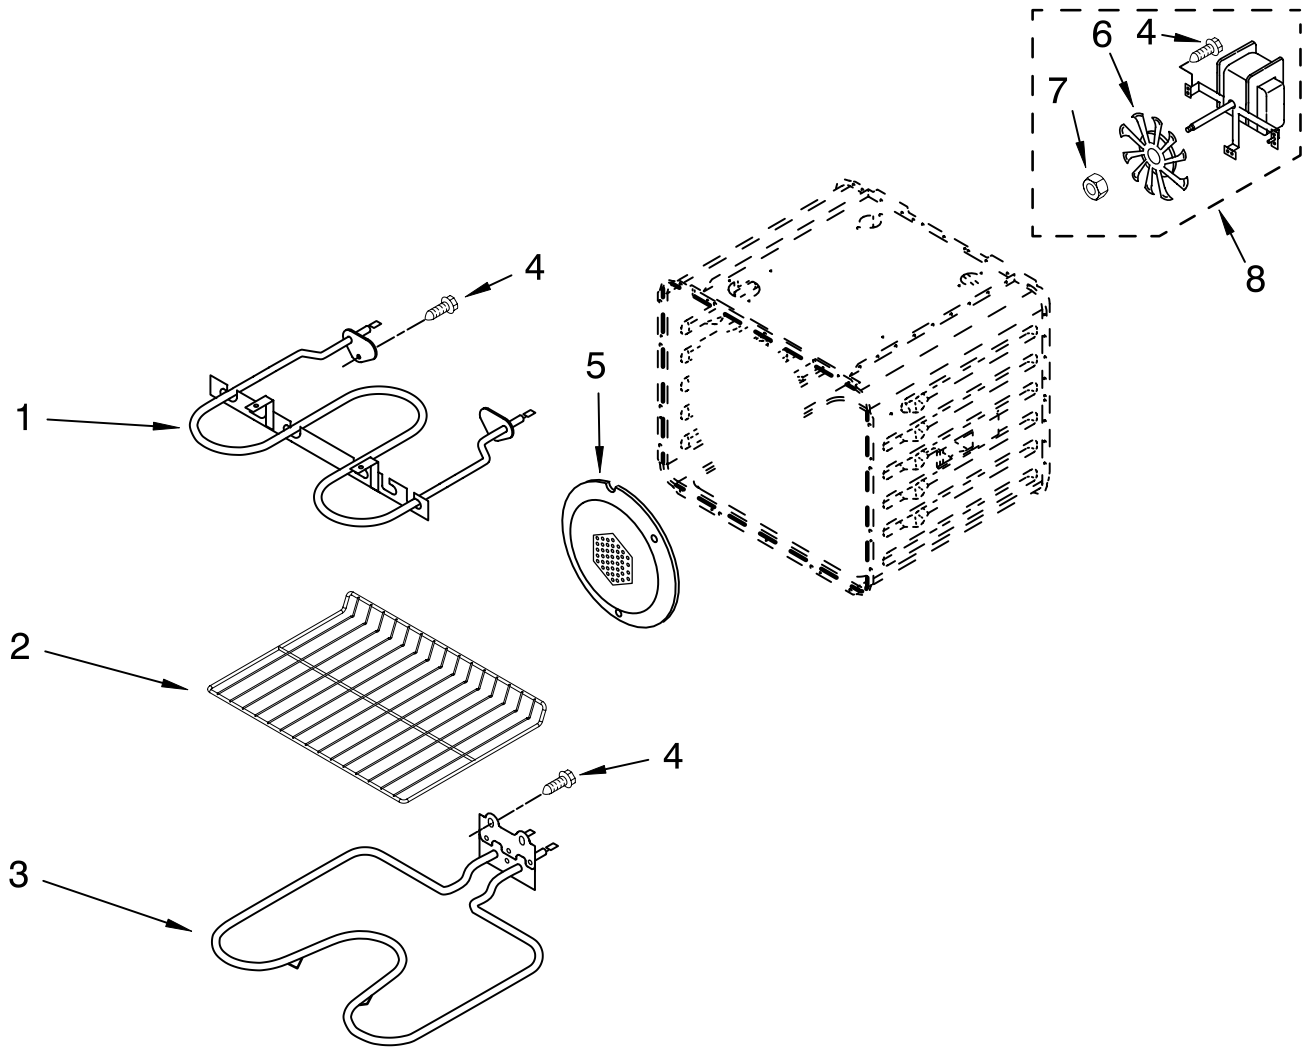

INTERNAL OVEN PARTS

For Models: GBS307PRS02
(Stainless)

Illus. No.	Part No.	DESCRIPTION
1	9760771	Element, Broil
2	4448717	Rack, Oven
3	9760766	Element, Bake Convection
4	4449154	Screw
5	4448988	Cover, Fan
6	4452226	Blade, Fan
7	4452227	Nut
8	4451583	Motor, Convection

FOR ORDERING INFORMATION REFER TO PARTS PRICE LIST