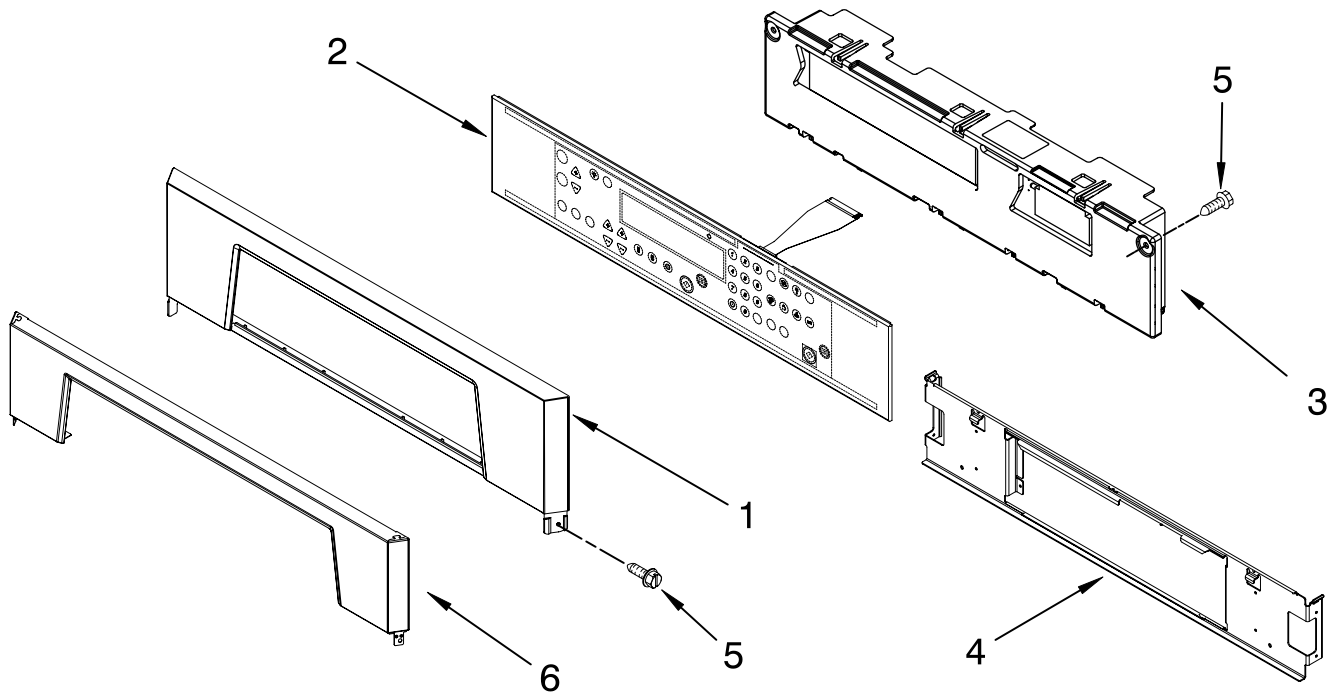

CONTROL PANEL PARTS

For Models:GBS307PRS02

(Stainless)

Illus. No.	Part No.	DESCRIPTION
1	8302848	Assembly, Control Panel
2	8303180	Assembly, Switch
3	8303885	Assembly, Control
4	8304161	Backer, Control
5	4449745	Screw
6	W10144998	Trim, Panel

FOR ORDERING INFORMATION REFER TO PARTS PRICE LIST