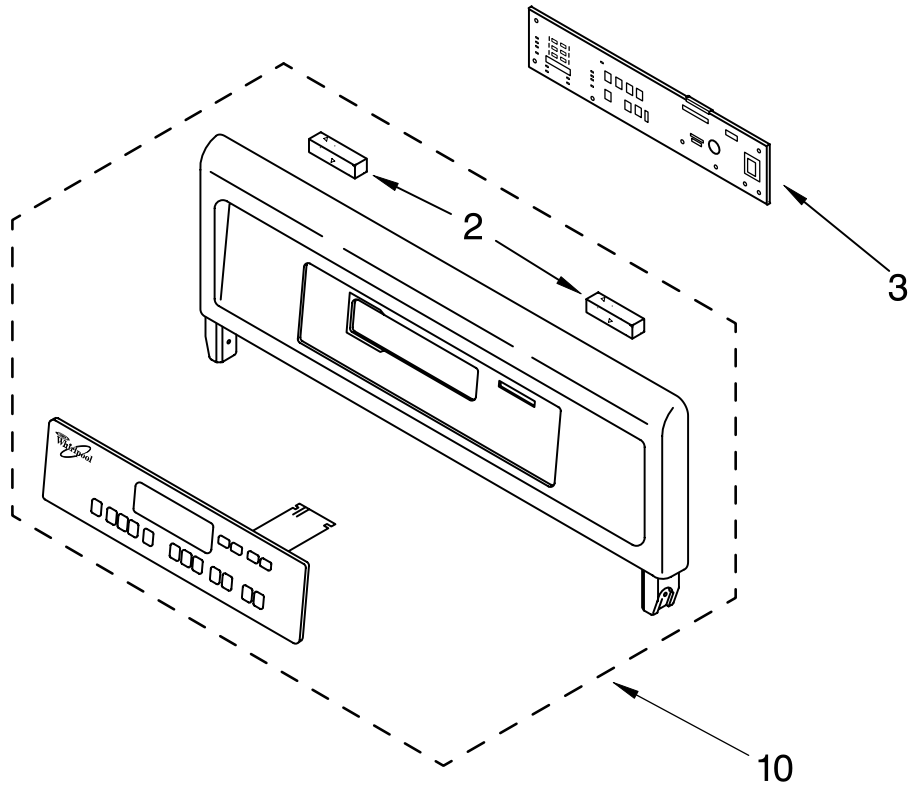

CONTROL PANEL PARTS

For Models: GMC275PDB6, GMC275PDQ6, GMC275PDS6, GMC275PDT6
(Black) (White) (Black Stainless) (Biscuit)

Illus. No.	Part No.	DESCRIPTION
2	4450356	Gasket
3	4452889	Microcomputer
	8281179	Screw
	4449745	Screw
10		Control Panel Assy W/Membrane Switch
	8300411	Black Model
	8300410	White Model
	8300536	Biscuit Model

FOR ORDERING INFORMATION REFER TO PARTS PRICE LIST