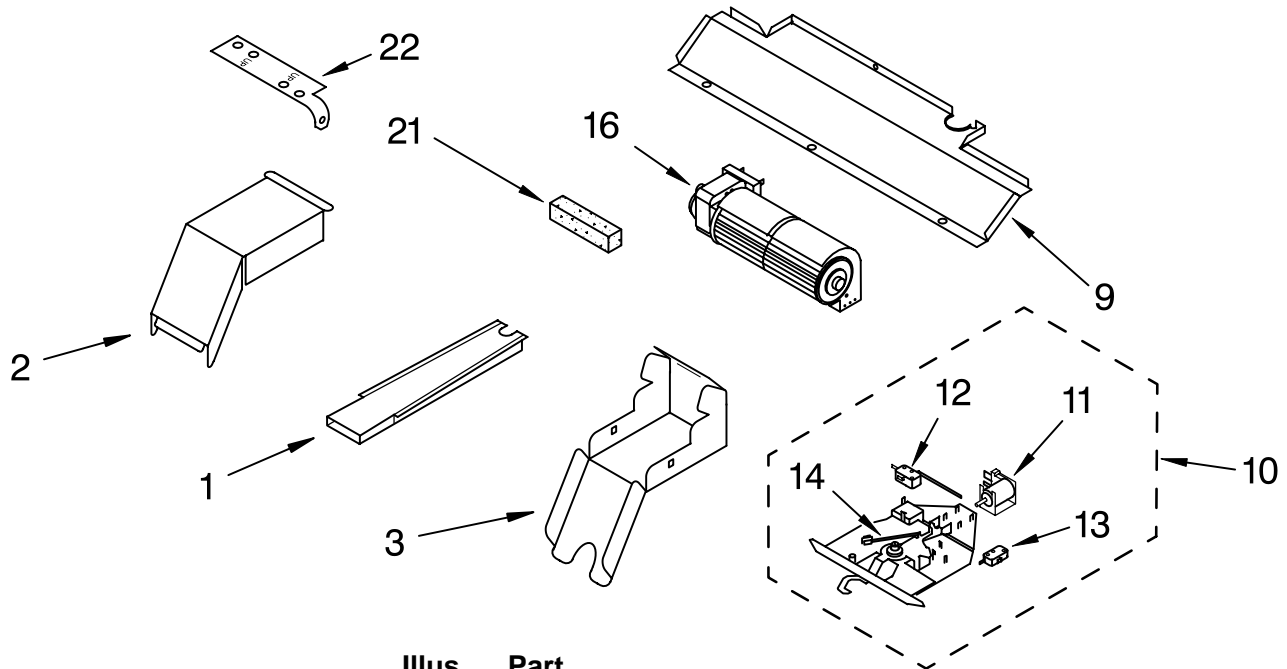

LATCH PARTS

For Models: GMC275PDB6, GMC275PDQ6, GMC275PDS6, GMC275PDT6
(Black) (White) (Black Stainless) (Biscuit)

Illus. Part
No. No. DESCRIPTION

NOTE: The screws and nuts required to attach a part are listed immediately following that part.

1	4451759	Vent, Exhaust
	4449040	Screw
2	4455178	Elbow Vent-Top
3	4455177	Elbow Vent-Bottom
9	4450407	Baffle, Rear
	4449809	Screw
10	4451896	Latch Assy.
11	4452224	Solenoid
12	4452312	Micro Switch N.C.
13	4451426	Micro Switch
14	4451537	Spring, Leaf
	4449154	Screw
16	6610168	Blower
21	4451758	Seal, Foam
22	4455191	Plate, Blower

IMPORTANT PRODUCT SAFETY INFORMATION

ADVISE CONSUMERS OF AN ELECTROCUTION HAZARD WITH DO-IT-YOURSELF REPAIRS OF MICROWAVE OVENS.

The U.S. Consumer Product Safety Commission warns against do-it-yourself repairs of microwave ovens. Microwave ovens use high voltage which makes it particularly hazardous for consumers to remove the cover and touch electrical parts.

STRONGLY RECOMMEND THAT CONSUMERS HAVE PROFESSIONALS REPAIR MICROWAVE OVENS.

FOR ORDERING INFORMATION REFER TO PARTS PRICE LIST