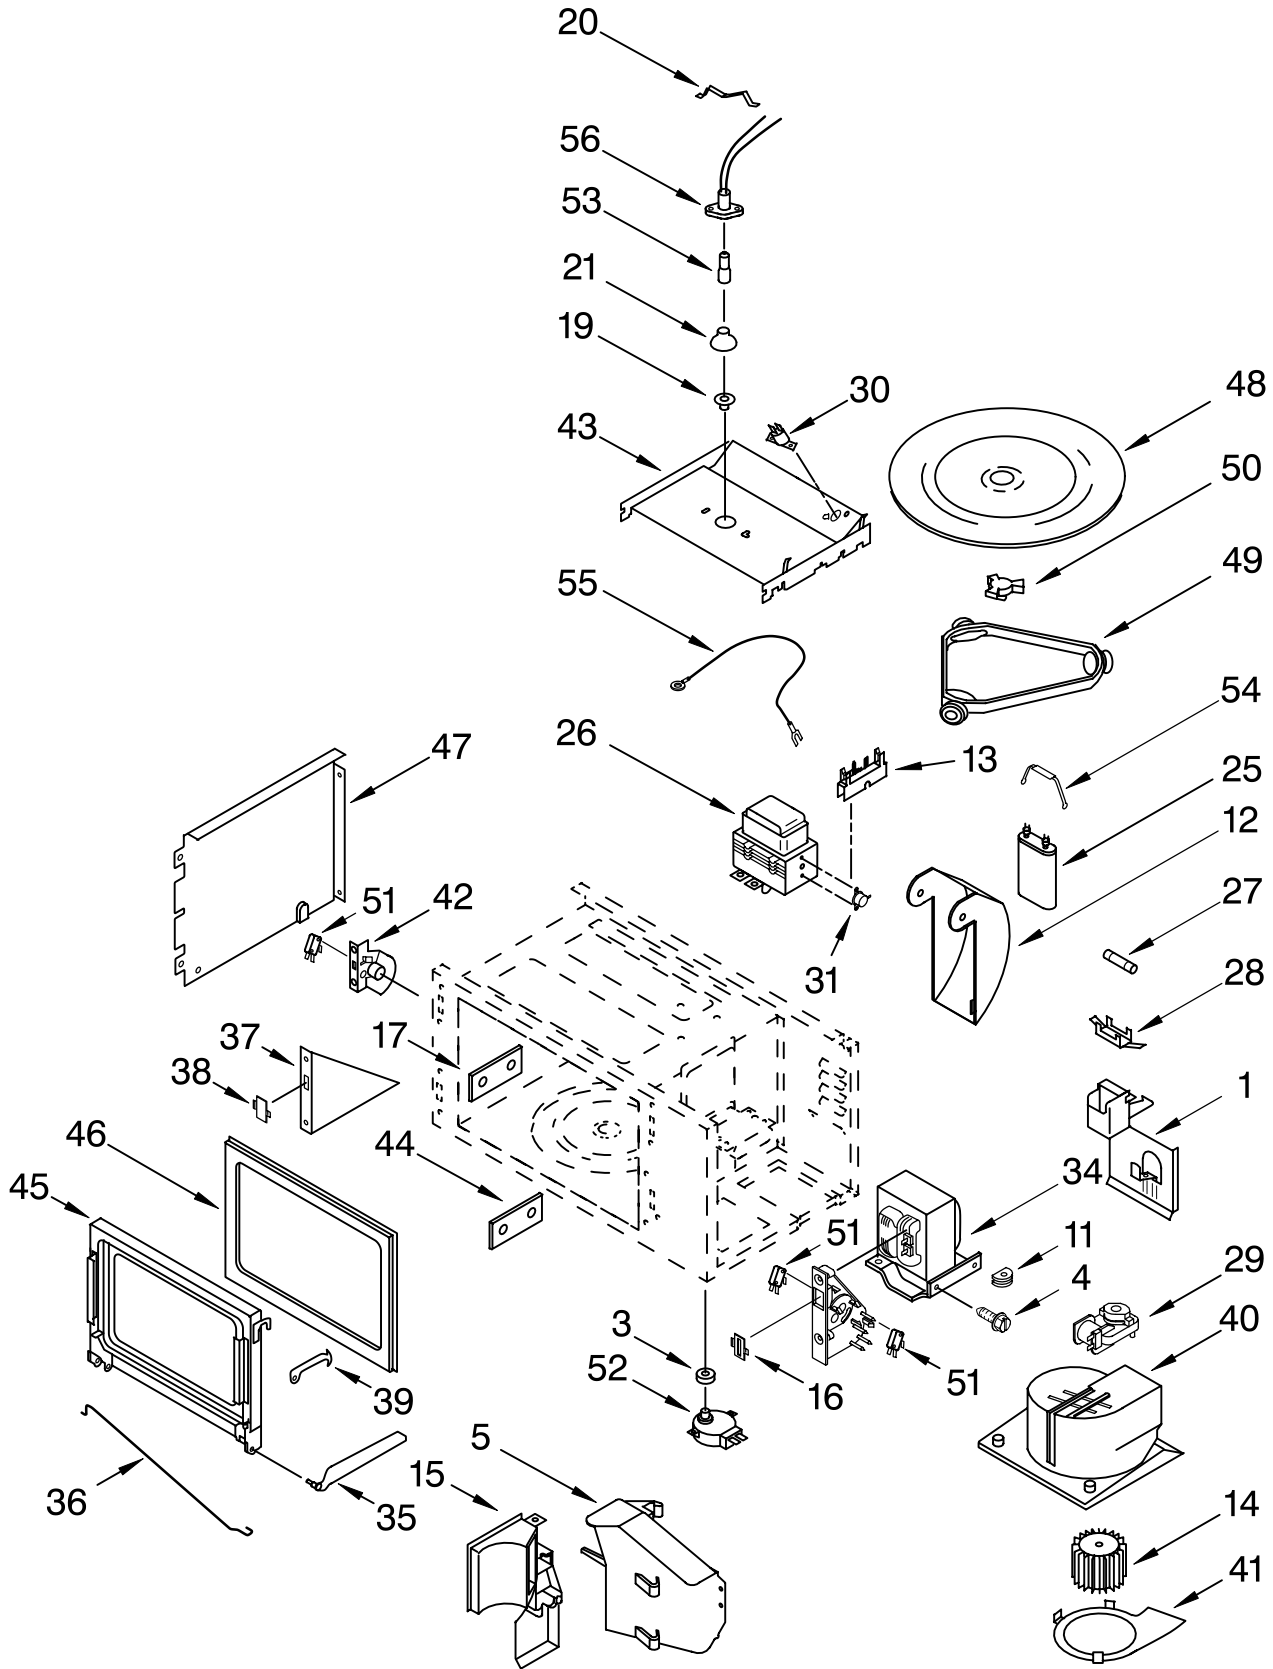

CABINET AND STIRRER PARTS

For Models: GMC275PDB6, GMC275PDQ6, GMC275PDS6, GMC275PDT6
(Black) (White) (Black Stainless) (Biscuit)

FOR ORDERING INFORMATION REFER TO PARTS PRICE LIST

CABINET AND STIRRER PARTS

For Models: GMC275PDB6, GMC275PDQ6, GMC275PDS6, GMC275PDT6
(Black) (White) (Black Stainless) (Biscuit)

Illus. No.	Part No.	DESCRIPTION
1	4375299	Bracket, Capacitor
3	4375037	Rubber Ring
4	4375038	Screw
5	4375314	Air Duct, Magnetron
11	4375315	Damper
12	4375260	Duct, Inlet
13	4375316	Insulation, Switch
14	4375322	Fan Wheel
15	4375317	Duct, Air
16	4375264	Block, Slide
17	4375248	Cover Plate, Upper
19	4375318	Lens, Lamp
20	4375319	Spring
21	4375320	Reflector
25	4375020	Capacitor
26	4375072	Magnetron
27	4375321	Fuse
28	4375231	Block, Fuse
29	4375278	Motor, Blower
30	4375279	Thermostat
31	4375079	Thermostat
34	4375286	Transformer
35		Hinge, Door
	4375323	Left
	4375324	Right
36	4451008	Torsion Spring
37		Bracket, Hinge
	4375327	Left
	4375328	Right
38	4375329	Inlet
39	4375331	Door Strap
40	4375333	Fan Cap
41	4375334	Fan Cap Bottom
42		Holder, Switch
	4375335	Left
	4375336	Right
43	4375337	Isolation Plate
44	4375338	Cover Plate
45	4375339	Plate, Door
46	4375340	Inner Frame
47		Side Plate
	4375341	Right
	4375342	Left
48	4375343	Turntable
49	4375344	Ring Assembly
50	4375345	Shaft
51	4375346	Switch
52	4375347	Motor, Turntable
53	4375348	Lamp
54	4375349	Rectifier
55	4375350	Cable
56	4375351	Holder, Lamp

FOR ORDERING INFORMATION REFER TO PARTS PRICE LIST