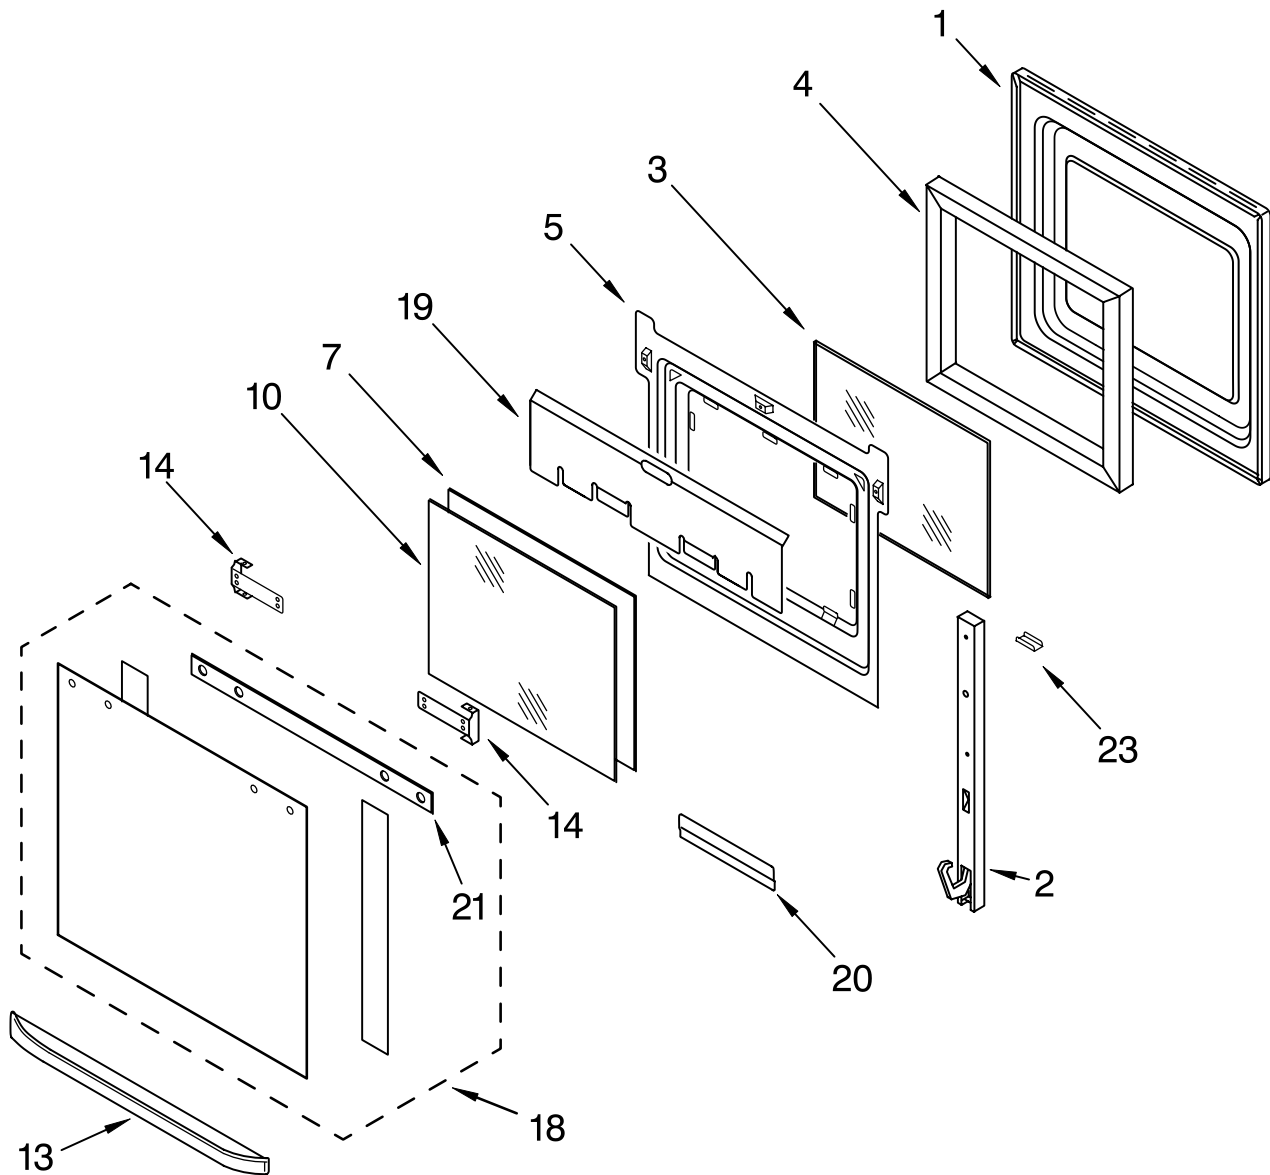

OVEN DOOR PARTS

For Models: GMC275PDB6, GMC275PDQ6, GMC275PDS6, GMC275PDT6
(Black) (White) (Black Stainless) (Biscuit)

Illus. No.	Part No.	DESCRIPTION
NOTE: The screws and nuts required to attach a part are listed immediately following that part.		
1	4455617	Door Liner
2	8300569	Right Hand Hinge, Door
	8300570	Left Hand Hinge, Door (White & Black Models)
	8300571	Right Hand Hinge, Door (Black Stainless Model)
	8300572	Left Hand Hinge, Door (Black Stainless Model)
	4449743	Screw

Illus. No.	Part No.	DESCRIPTION
3	4449253	Glass, Inner
4	4451721	Insulation, Door
5	8300777	Retainer, Glass
	4449809	Screw
7	4455256	Glass, Inner
	4449809	Screw
10	4449257	Glass, Inner
13	4448405	Door Handle (Black Model)
	4448406	Door Handle (White Model)
	8300255	Door Handle (Biscuit Model)
14	4450813	Bracket, Handle
	4451040	Screw
	3400832	Screw

Illus. No.	Part No.	DESCRIPTION
18	4452062	Assy., Door Glass (Black Model)
	4452063	Assy., Door Glass (White Model)
	8300257	Assy., Door Glass (Biscuit Model)
	4452478	Assy., Door Glass (Black Stainless Model)
19	4450361	Shield, Heat
	4449809	Screw
20	4451668	Retainer, Glass
	4449809	Screw
21	8300819	Seal, Door Top
23	4450863	Retainer, Clip (Black Model)
	4450864	Retainer, Clip (White & Biscuit Model)
	3400832	Screw

FOR ORDERING INFORMATION REFER TO PARTS PRICE LIST