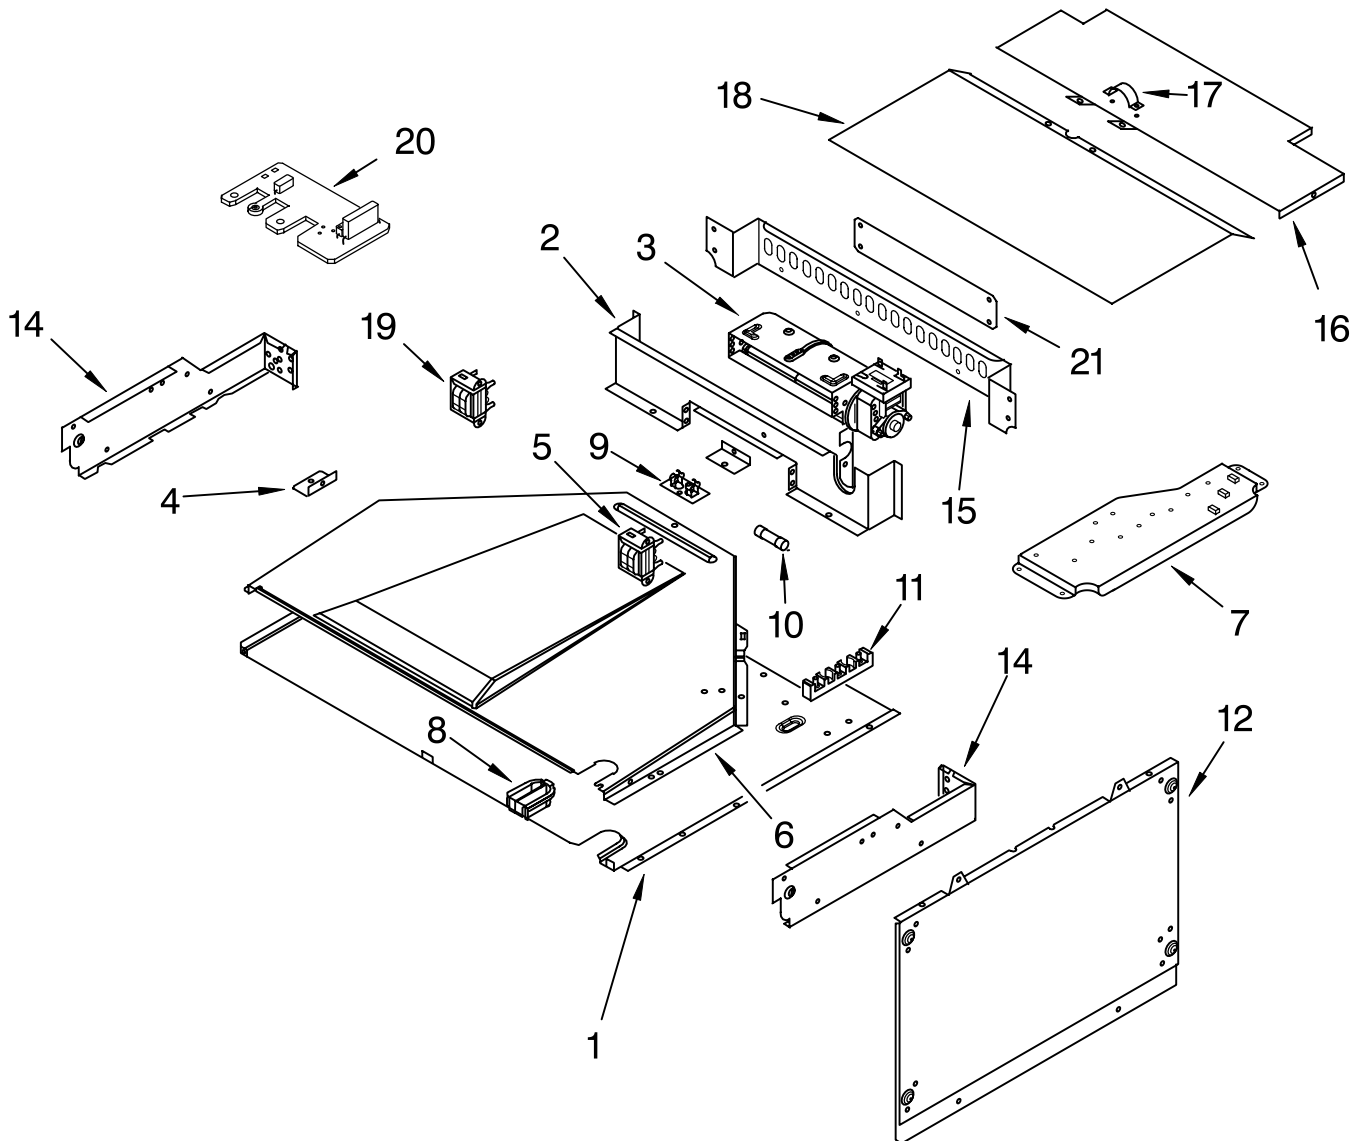

TOP VENTING PARTS

For Models: GMC275PDB6, GMC275PDQ6, GMC275PDS6, GMC275PDT6
(Black) (White) (Black Stainless) (Biscuit)

Illus. No.	Part No.	DESCRIPTION

NOTE: The screws and nuts required to attach a part are listed immediately following that part.

1	4450377	Cover, Top
	4450118	Nut
	4449809	Screw
2	4448935	Baffle, Blower
3	4450920	Blower
	1180485	Screw
4	4450027	Bracket, Duct
5	6610122	Transformer, (Lights)
	4449809	Screw
6	4450366	Exhaust Duct

Illus. No.	Part No.	DESCRIPTION

7	4451789	Plate, Mounting
	4449809	Screw
8	4449964	Grommet
	4449809	Screw
	112432	Nut
9	4454949	Holder, Fuse
	4449154	Screw
10	4454976	Fuse
11	4449868	Block, Terminal
	3400080	Screw
12	4452559	Side, Combo
	4449809	Screw
	4450038	Screw

Illus. No.	Part No.	DESCRIPTION

14		Side, Control Top
	4451597	Right
	4451598	Left
	4449809	Screw
15	4452244	Back, Control
	4449809	Screw
16	4450550	Cover, Top Rear
	4449809	Screw
17	4448664	Clamp
	4449809	Screw
18	4452366	Cover, Top Front
	4449809	Screw
19	8300642	Transformer, Control
20	4451985	Suppressor
21	4452247	Plate, Cover

FOR ORDERING INFORMATION REFER TO PARTS PRICE LIST