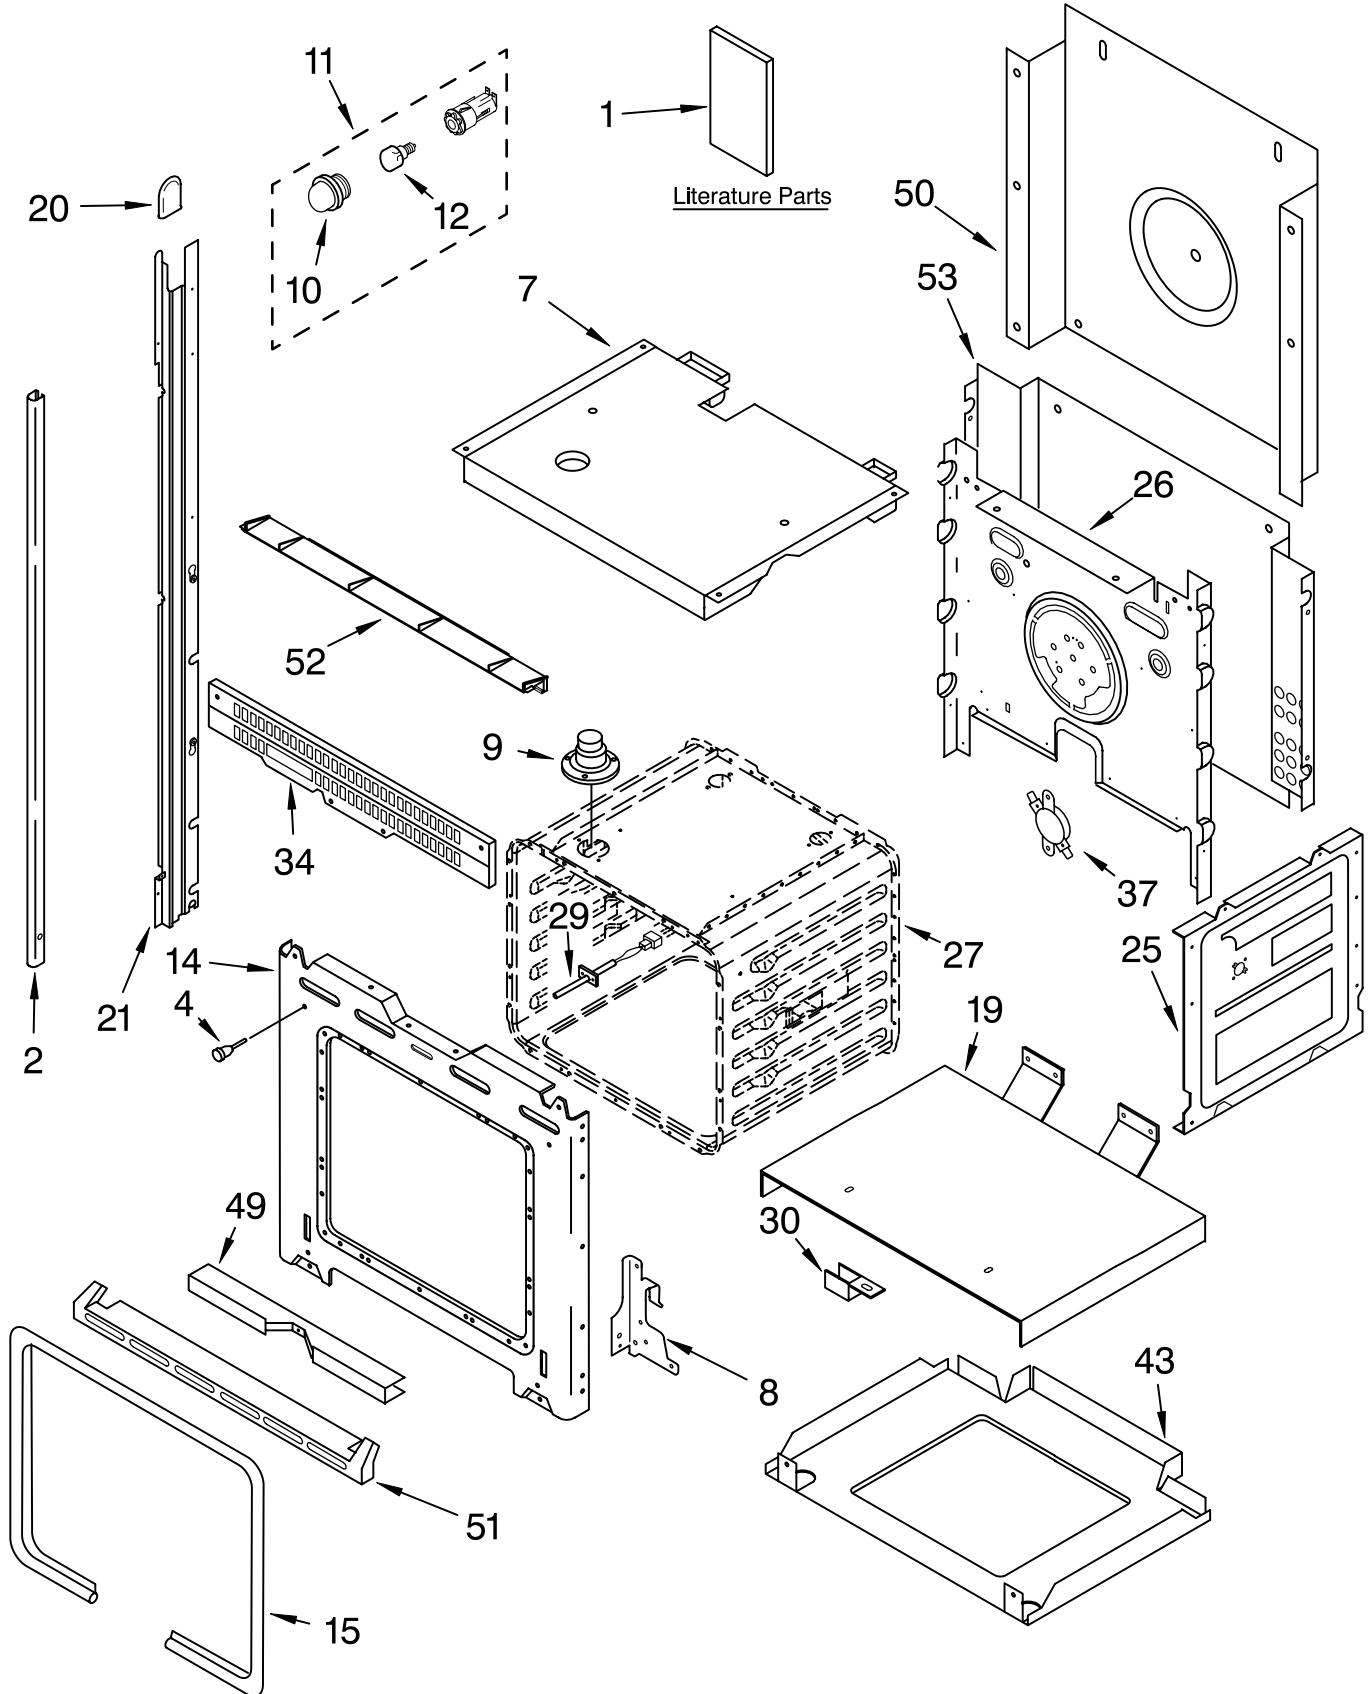

OVEN PARTS

For Models: GMC275PDB6, GMC275PDQ6, GMC275PDS6, GMC275PDT6
(Black) (White) (Black Stainless) (Biscuit)

27" BUILT-IN ELECTRIC
COMBO
SENSOR/SC
(GOLD LINE)

FOR ORDERING INFORMATION REFER TO PARTS PRICE LIST