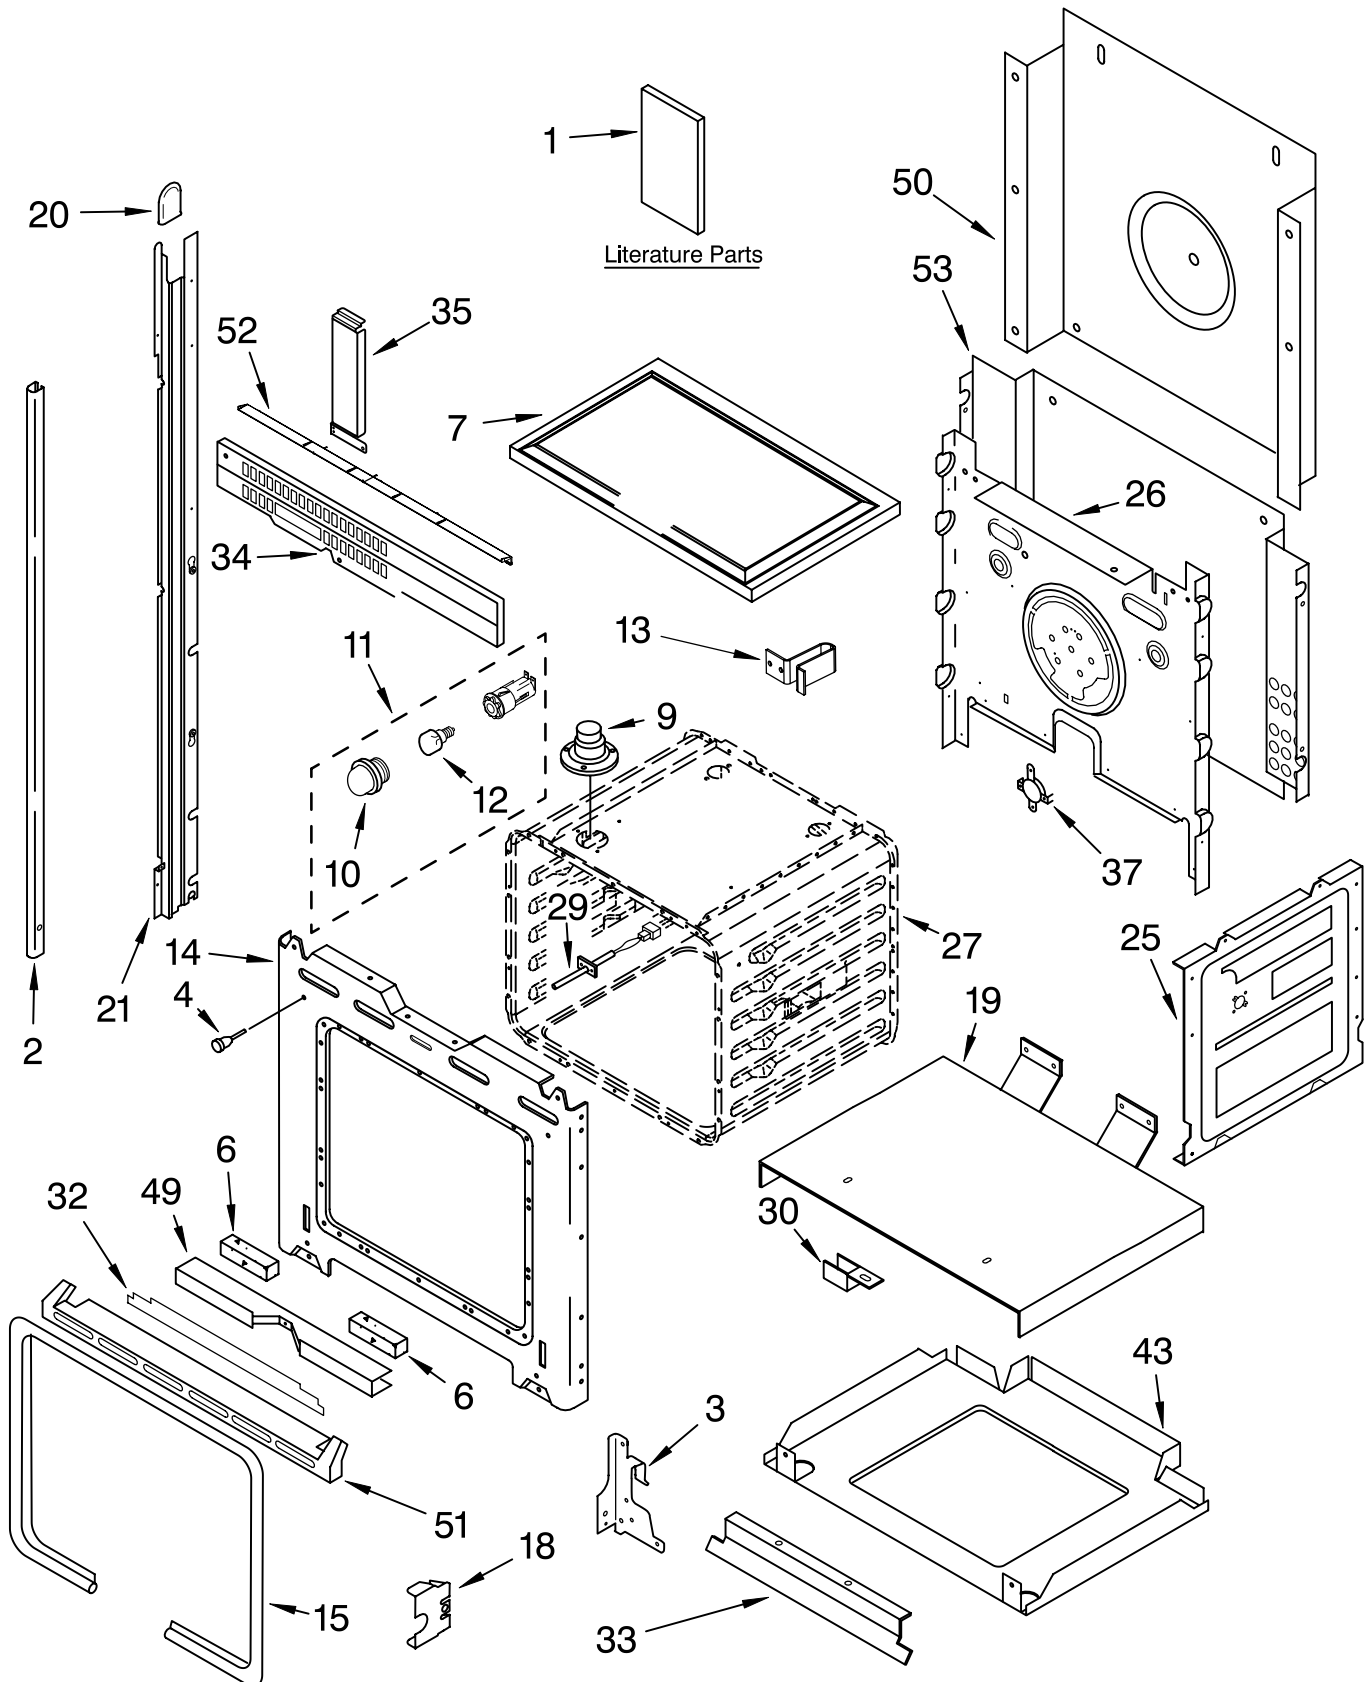

OVEN PARTS

For Models: GMC305PRB00, GMC305PRQ00, GMC305PRT00, GMC305PRS00
(Black) (White) (Biscuit) (S.Steel)

30" BUILT-IN ELECTRIC
COMBO
SENSOR/SC
(GOLD LINE)

FOR ORDERING INFORMATION REFER TO PARTS PRICE LIST