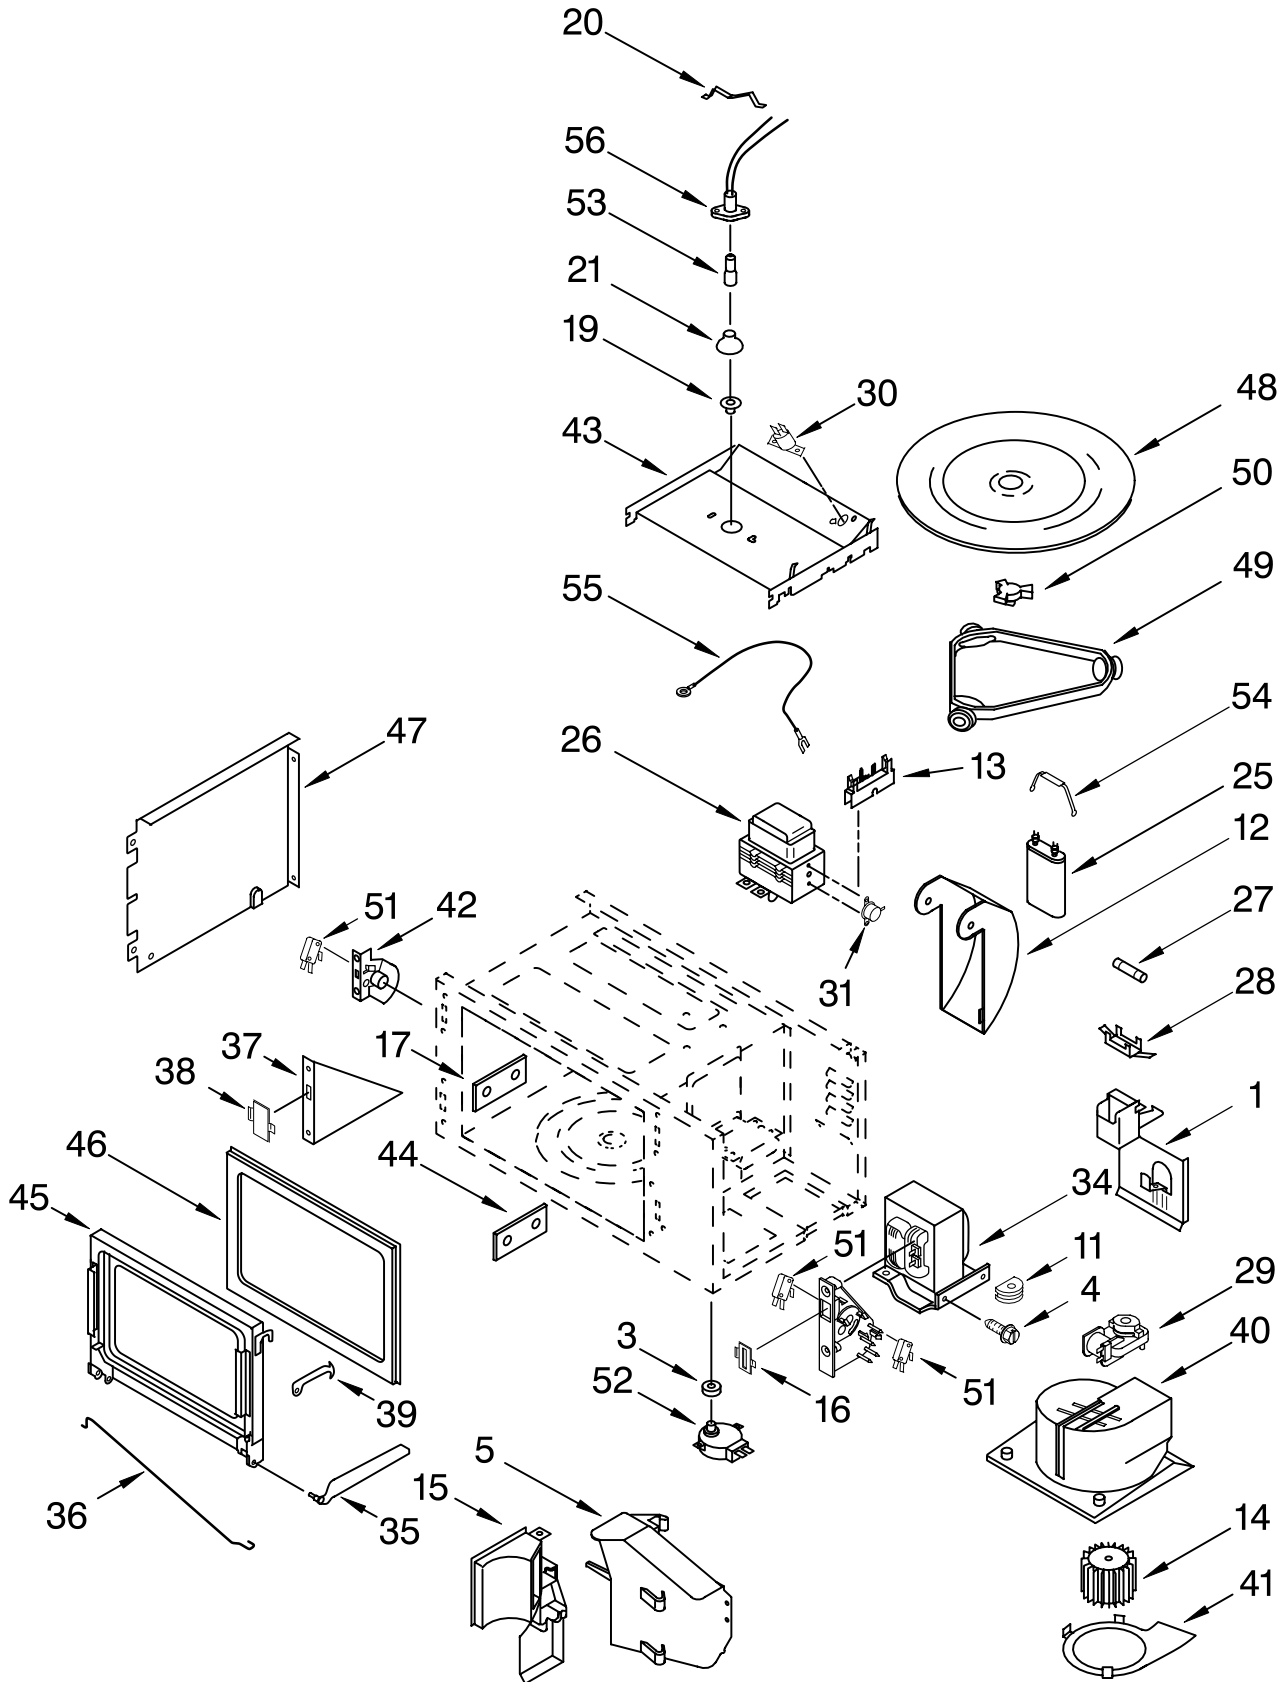

CABINET AND STIRRER PARTS

For Models: GMC305PRB00, GMC305PRQ00, GMC305PRT00, GMC305PRS00
(Black) (White) (Biscuit) (S.Steel)

FOR ORDERING INFORMATION REFER TO PARTS PRICE LIST

CABINET AND STIRRER PARTS

For Models: GMC305PRB00, GMC305PRQ00, GMC305PRT00, GMC305PRS00

(Black)

(White)

(Biscuit)

(S.Steel)

Illus. No.	Part No.	DESCRIPTION	Illus. No.	Part No.	DESCRIPTION	Illus. No.	Part No.	DESCRIPTION
1	4375299	Bracket, Capacitor	27	4375321	Fuse	42		Switch Holder
3	4375037	Rubber Ring	28	4375231	Block, Fuse		4375335	Left
4	4375038	Screw	29	4375278	Motor, Blower		4375336	Right
5	4375314	Air Duct, Magnetron	30	4375279	Thermostat	43	4375337	Isolation Plate
11	4375315	Damper	31	4375079	Thermostat	44	4375338	Cover Plate
12	4375260	Duct, Inlet	34	4375286	Transformer	45	4375339	Door Plate
13	4375316	Insulation, Switch	35		Hinge, Door	46	4375340	Inner Frame
14	4375322	Fan Wheel		4375323	Left	47		Side Plate
15	4375317	Duct, Air		4375324	Right		4375341	Left
16	4375264	Block, Side	36	4451009	Torison Spring		4375342	Right
17	4375248	Cover Plate, Upper	37		Bracket, Hinge	48	4455915	Turntable
19	4375318	Lens, Lamp		4375327	Left	49	4375344	Ring Assembly
20	4375319	Spring		4375328	Right	50	4375345	Shaft
21	4375320	Reflector	38	4375329	Inlet	51	4375346	Switch
25	4375020	Capacitor	39	4375330	Door Strap	52	4375347	Motor, Turntable
26	4375072	Magnetron	40	4375333	Fan Cap	53	4375348	Lamp
			41	4375334	Fan Cap Bottom	54	4375349	Rectifier
						55	4375350	Cable
						56	4375351	Lamp Holder

IMPORTANT PRODUCT SAFETY INFORMATION

ADVISE CONSUMERS OF AN ELECTROCUTION HAZARD WITH DO – IT – YOURSELF REPAIRS OF MICROWAVE OVENS.

The U.S. Consumer Product Safety Commission warns against do – it – yourself repairs of microwave ovens. Microwave ovens use high voltage which makes it particularly hazardous for consumers to remove the cover and touch electrical parts.

STRONGLY RECOMMEND THAT CONSUMERS HAVE PROFESSIONALS REPAIR MICROWAVE OVENS.

FOR ORDERING INFORMATION REFER TO PARTS PRICE LIST