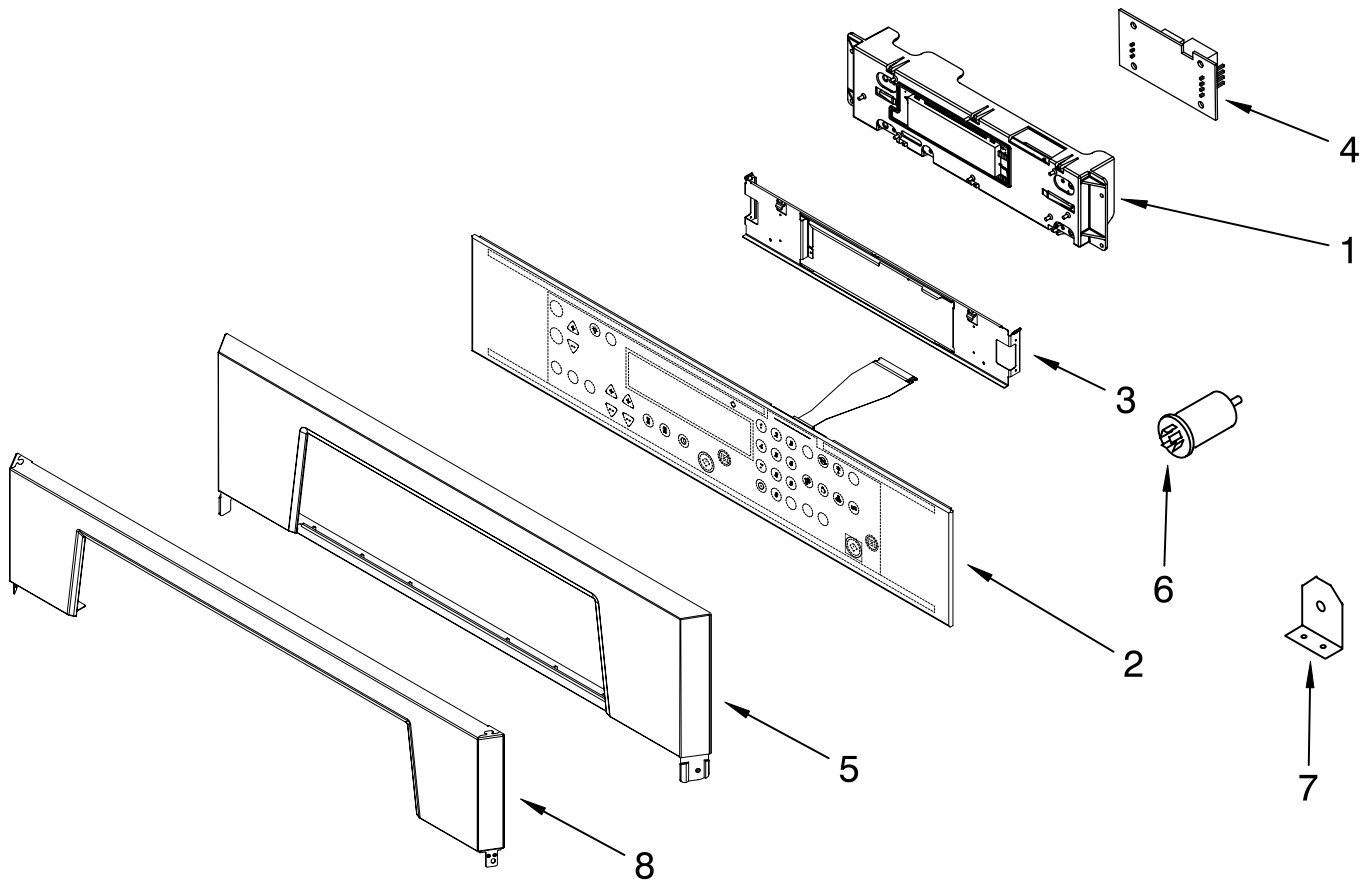

CONTROL PANEL PARTS

For Models: GMC305PRB00, GMC305PRQ00, GMC305PRT00, GMC305PRS00
(Black) (White) (Biscuit) (S.Steel)

Illus. No.	Part No.	DESCRIPTION
1	8303819	Assy, Control
2		Assy, Switch
	8303183	Black & Steel Mdl
	8303225	White Model
	8303231	Biscuit Model
3	8302990	Backer, Control
	8281179	Screw
4	8301848	Board, Mtrzd Latch
5		Control Panel
	8302848	Black & Steel Mdl
	8302849	White Model
	8302850	Biscuit
	4449745	Screw
6	4451592	Filter
7	4451632	Bracket, Filter
8	8302877	Trim-Panel (Use on S.Steel model only)

FOR ORDERING INFORMATION REFER TO PARTS PRICE LIST