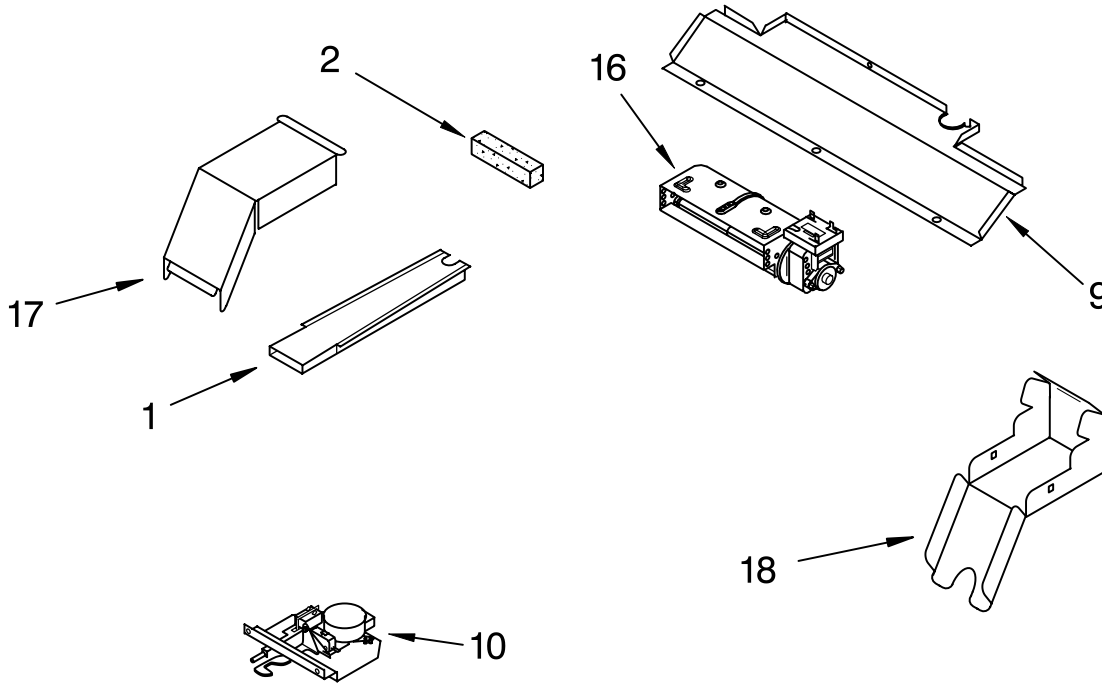

LATCH PARTS

For Models: GMC305PRB00, GMC305PRQ00, GMC305PRT00, GMC305PRS00
(Black) (White) (Biscuit) (S.Steel)

Illus. No.	Part No.	DESCRIPTION
1	4451759	Vent, Exhaust
	4449040	Screw
2	4451758	Seal, Foam
9	4450408	Baffle, Rear
	4449154	Screw
10	9759525	Latch, Motorized
16	4452003	Blower
17	4455178	Vent, Top
18	4455177	Vent, Bottom

FOR ORDERING INFORMATION REFER TO PARTS PRICE LIST