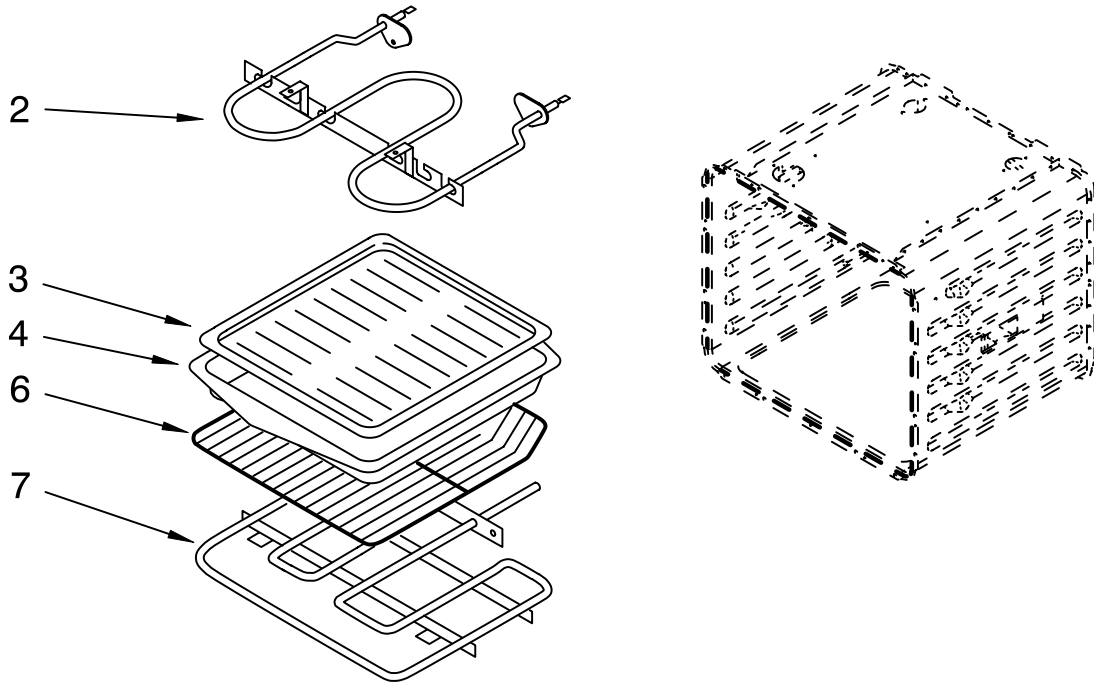

INTERNAL OVEN PARTS

For Models: GMC305PRB00, GMC305PRQ00, GMC305PRT00, GMC305PRS00
(Black) (White) (Biscuit) (S.Steel)

Illus. No.	Part No.	DESCRIPTION
2	4456103	Element, Broil
	4449154	Screw
3	4457277	Grill, Broiler
4	4457276	Pan, Broiler
6	4448717	Rack, Oven
	9759322	Pad, Rack
7	4452153	Element, Bake

FOR ORDERING INFORMATION REFER TO PARTS PRICE LIST