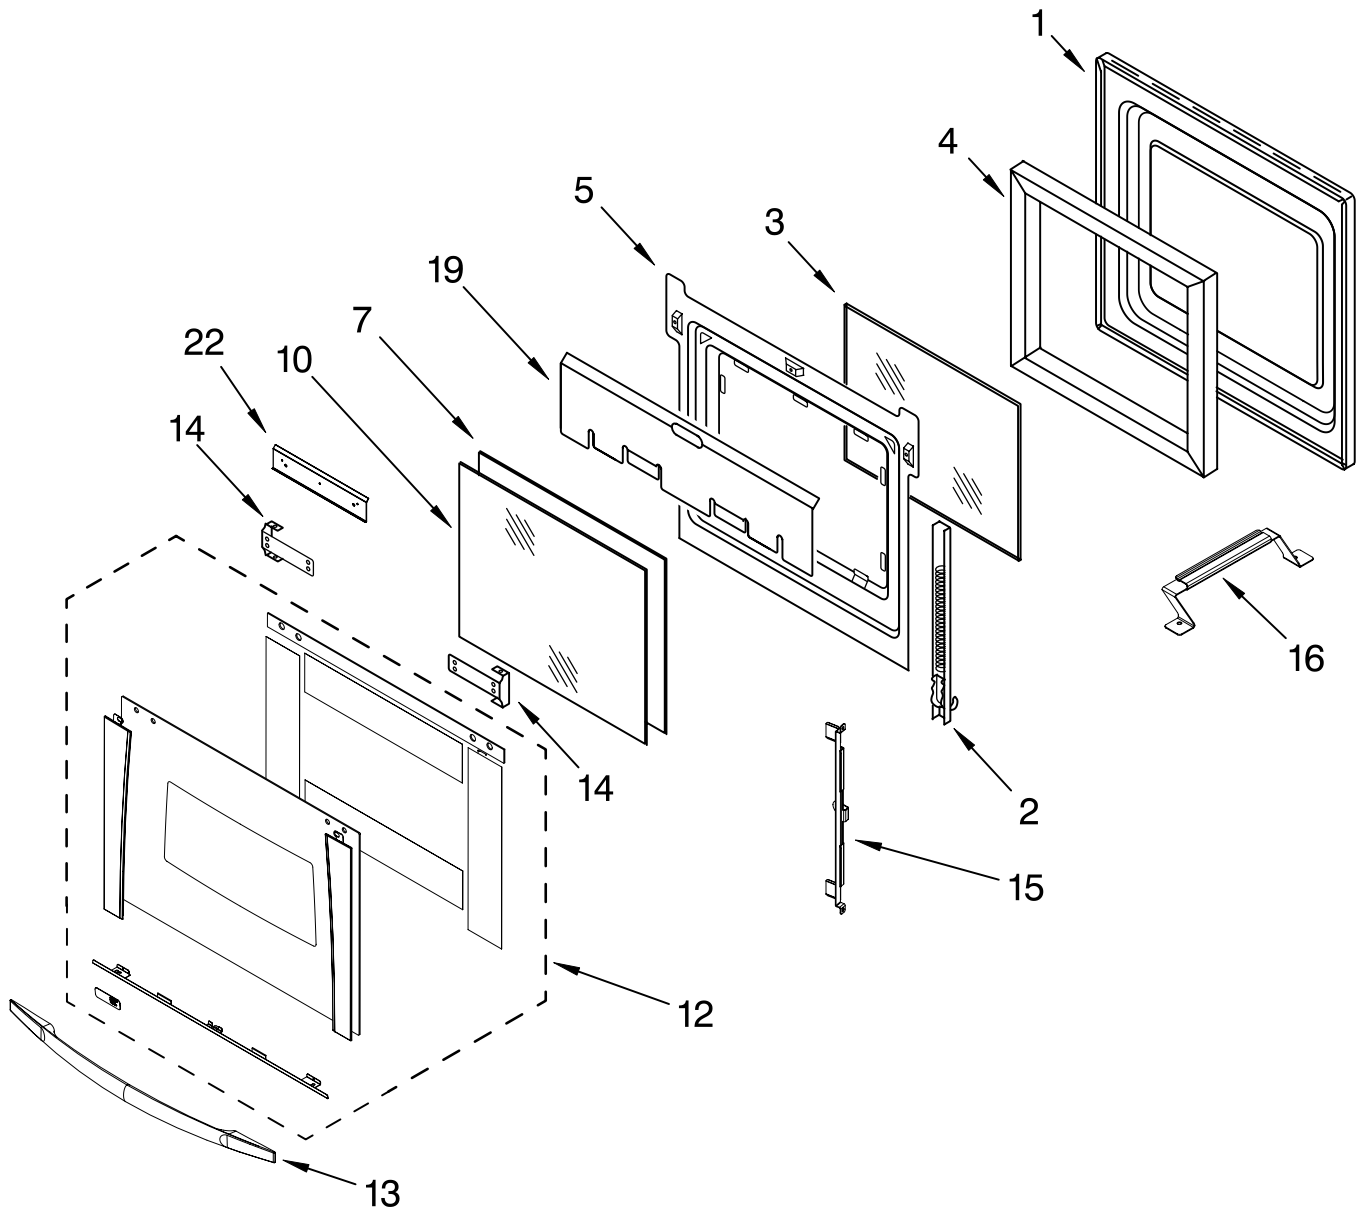

FOR ORDERING INFORMATION REFER TO PARTS PRICE LIST

CONTROL PANEL PARTS

For Models: GMC305PRB00, GMC305PRQ00, GMC305PRT00, GMC305PRS00
 (Black) (White) (Biscuit) (S.Steel)

Illus. No.	Part No.	DESCRIPTION
1	8303819	Assy, Control
2		Assy, Switch
	8303183	Black & Steel Mdl
	8303225	White Model
	8303231	Biscuit Model
3	8302990	Backer, Control
	8281179	Screw
4	8301848	Board, Mtrzd Latch
5		Control Panel
	8302848	Black & Steel Mdl
	8302849	White Model
	8302850	Biscuit
	4449745	Screw
6	4451592	Filter
7	4451632	Bracket, Filter
8	8302877	Trim-Panel (Use on S.Steel model only)

FOR ORDERING INFORMATION REFER TO PARTS PRICE LIST

OVEN DOOR PARTS

For Models: GMC305PRB00, GMC305PRQ00, GMC305PRT00, GMC305PRS00
 (Black) (White) (Biscuit) (S.Steel)

Illus. No.	Part No.	DESCRIPTION	Illus. No.	Part No.	DESCRIPTION	Illus. No.	Part No.	DESCRIPTION
1	8303700	Door Liner	7	9759225	Glass, Inner	14	8303167	Bracket, Handle
2	8300577	Hinge, Door	10	9759228	Glass, Inner	15	4451040	Screw
	8300578	Right Hand	12		Door Glass	16	9759229	Bracket(2nd Glass)
	8300573	Left Hand		8303301	Black Model	19	9759230	Bracket(3rd Glass)
	8300574	Right Hand		8303307	White Model		4457103	Shield, Heat
	8300574	Left Hand		8303289	Black Stainless		4449809	Screw
	4449743	Screw		8303311	Biscuit	22	4457114	Shield, Heat (Btm)
3	4449259	Glass, Inner	13		Door Handle			
4	4451722	Insulation, Door		8302813	Black			
		And Bottom Door		8302814	White			
5	4457132	Retainer, Glass		8302815	Biscuit			
	4449809	Screw		8303164	S.Steel			