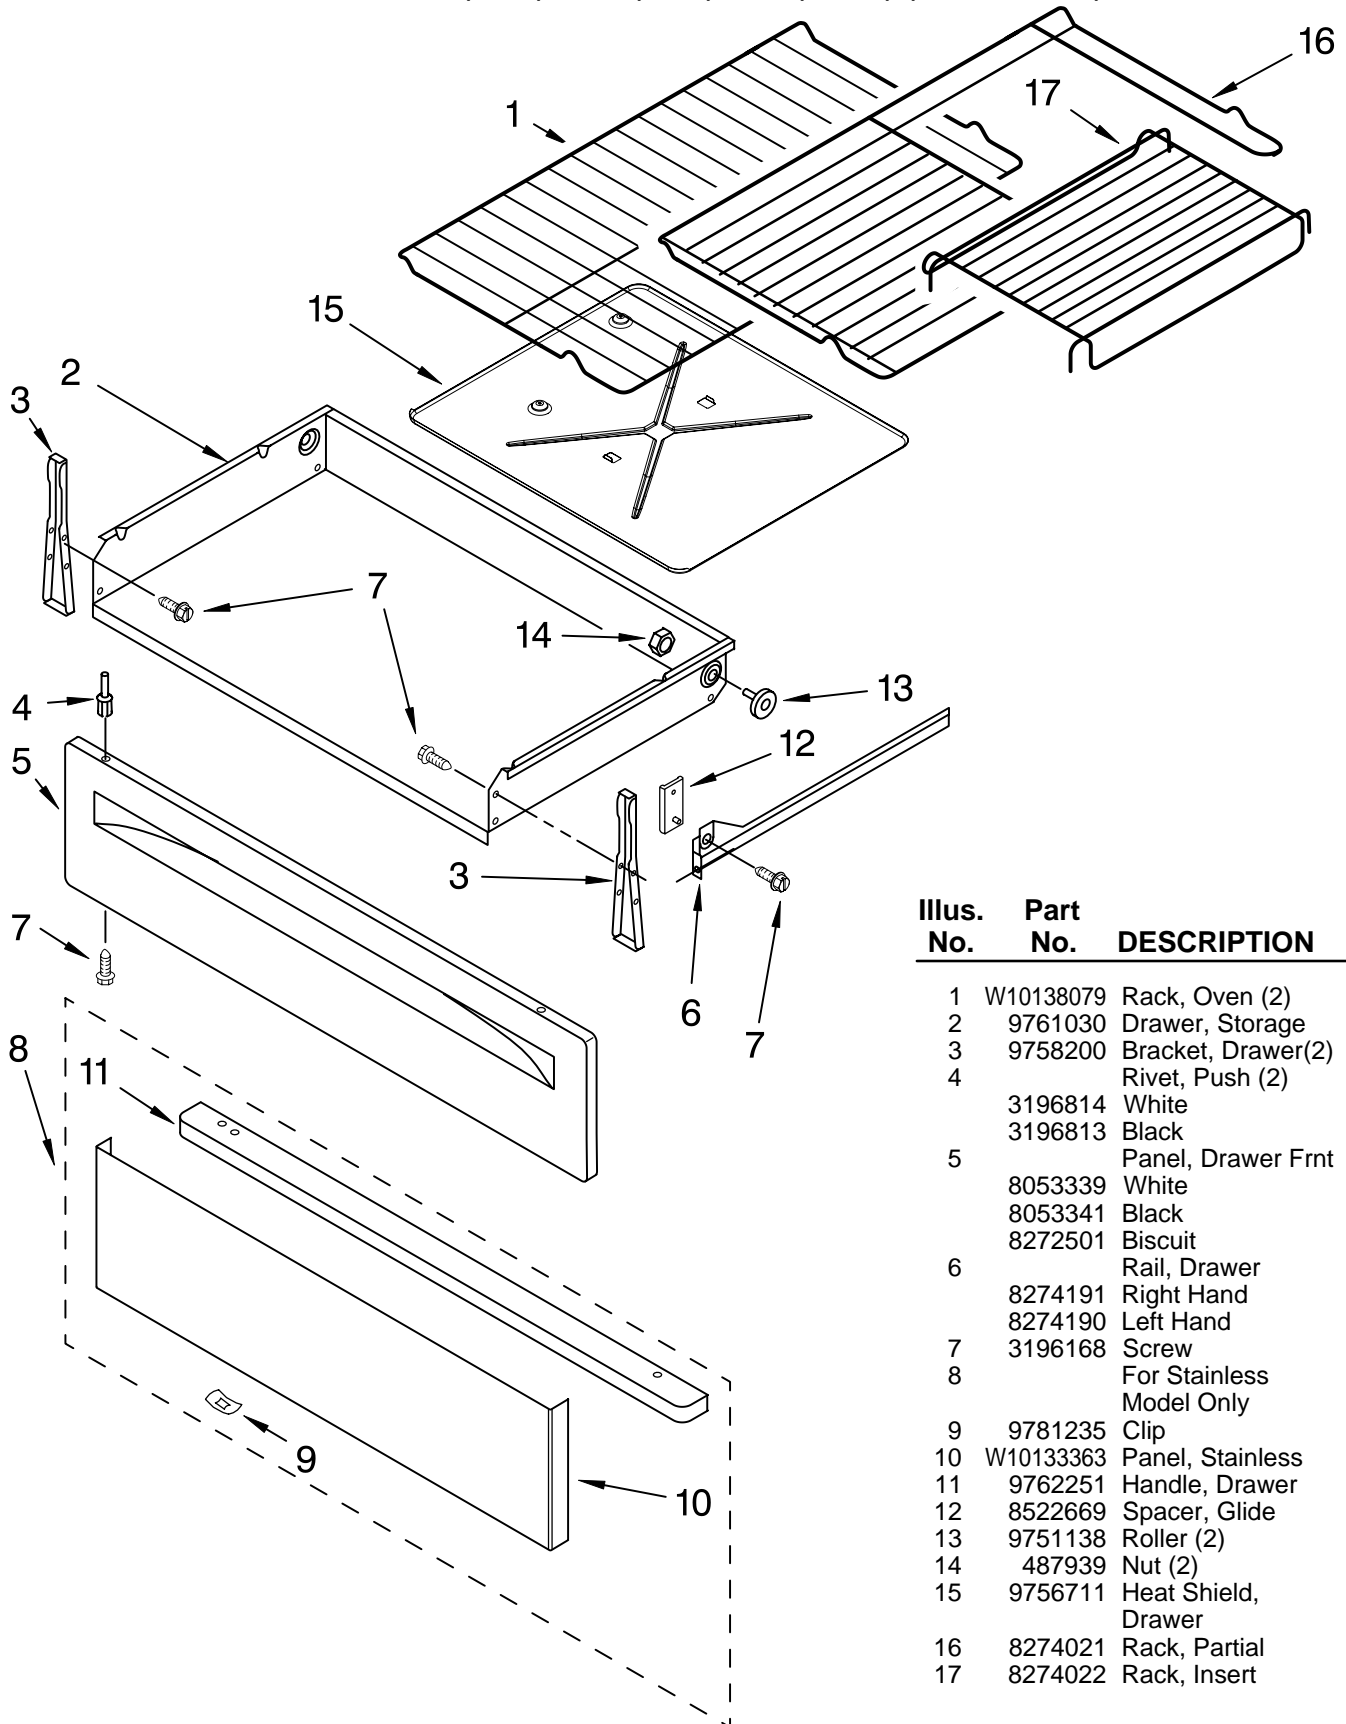

COOKTOP PARTS

For Models: GR563LXSQ2, GR563LXSB2, GR563LXST2, GR563LXSS2
 (White) (Black) (Biscuit) (Black Stainless)

30" ELECTRIC CERAN
 FREESTANDING RANGE
 SELF CLEAN OVEN

Illus. No.	Part No.	DESCRIPTION	Illus. No.	Part No.	DESCRIPTION	Illus. No.	Part No.	DESCRIPTION
1		Literature Parts	2	W10035930	Spring, Locator	7		Element, Surface
	W10159202	Tech Sheet	3	3196170	Screw		9759351	2400/1000 W-LF/RF
	W10141166	Installation Instructions	4		Cooktop		8523698	1200 W - LR/RR
		Template, Anti-Tip		W10134943	White		9762851	120 W - CR
	9757143	English/French		W10134942	Black	8	8524132	Shield, Wiring
	9757142	English/Spanish		W10134944	Biscuit	9		Bracket, Element
	9762761	Safer Cooking Tips					8272791	(2)
	W10162204	Owner's Manual					8273720	(1)
						10	3196169	Screw

FOR ORDERING INFORMATION REFER TO PARTS PRICE LIST

DRAWER & BROILER PARTS

For Models: GR563LXSQ2, GR563LXSB2, GR563LXST2, GR563LXSS2
 (White) (Black) (Biscuit) (Black Stainless)

Illus. No.	Part No.	DESCRIPTION
1	W10138079	Rack, Oven (2)
2	9761030	Drawer, Storage
3	9758200	Bracket, Drawer(2)
4		Rivet, Push (2)
	3196814	White
	3196813	Black
5		Panel, Drawer Frnt
	8053339	White
	8053341	Black
	8272501	Biscuit
6		Rail, Drawer
	8274191	Right Hand
	8274190	Left Hand
7	3196168	Screw
8		For Stainless Model Only
9	9781235	Clip
10	W10133363	Panel, Stainless
11	9762251	Handle, Drawer
12	8522669	Spacer, Glide
13	9751138	Roller (2)
14	487939	Nut (2)
15	9756711	Heat Shield, Drawer
16	8274021	Rack, Partial
17	8274022	Rack, Insert