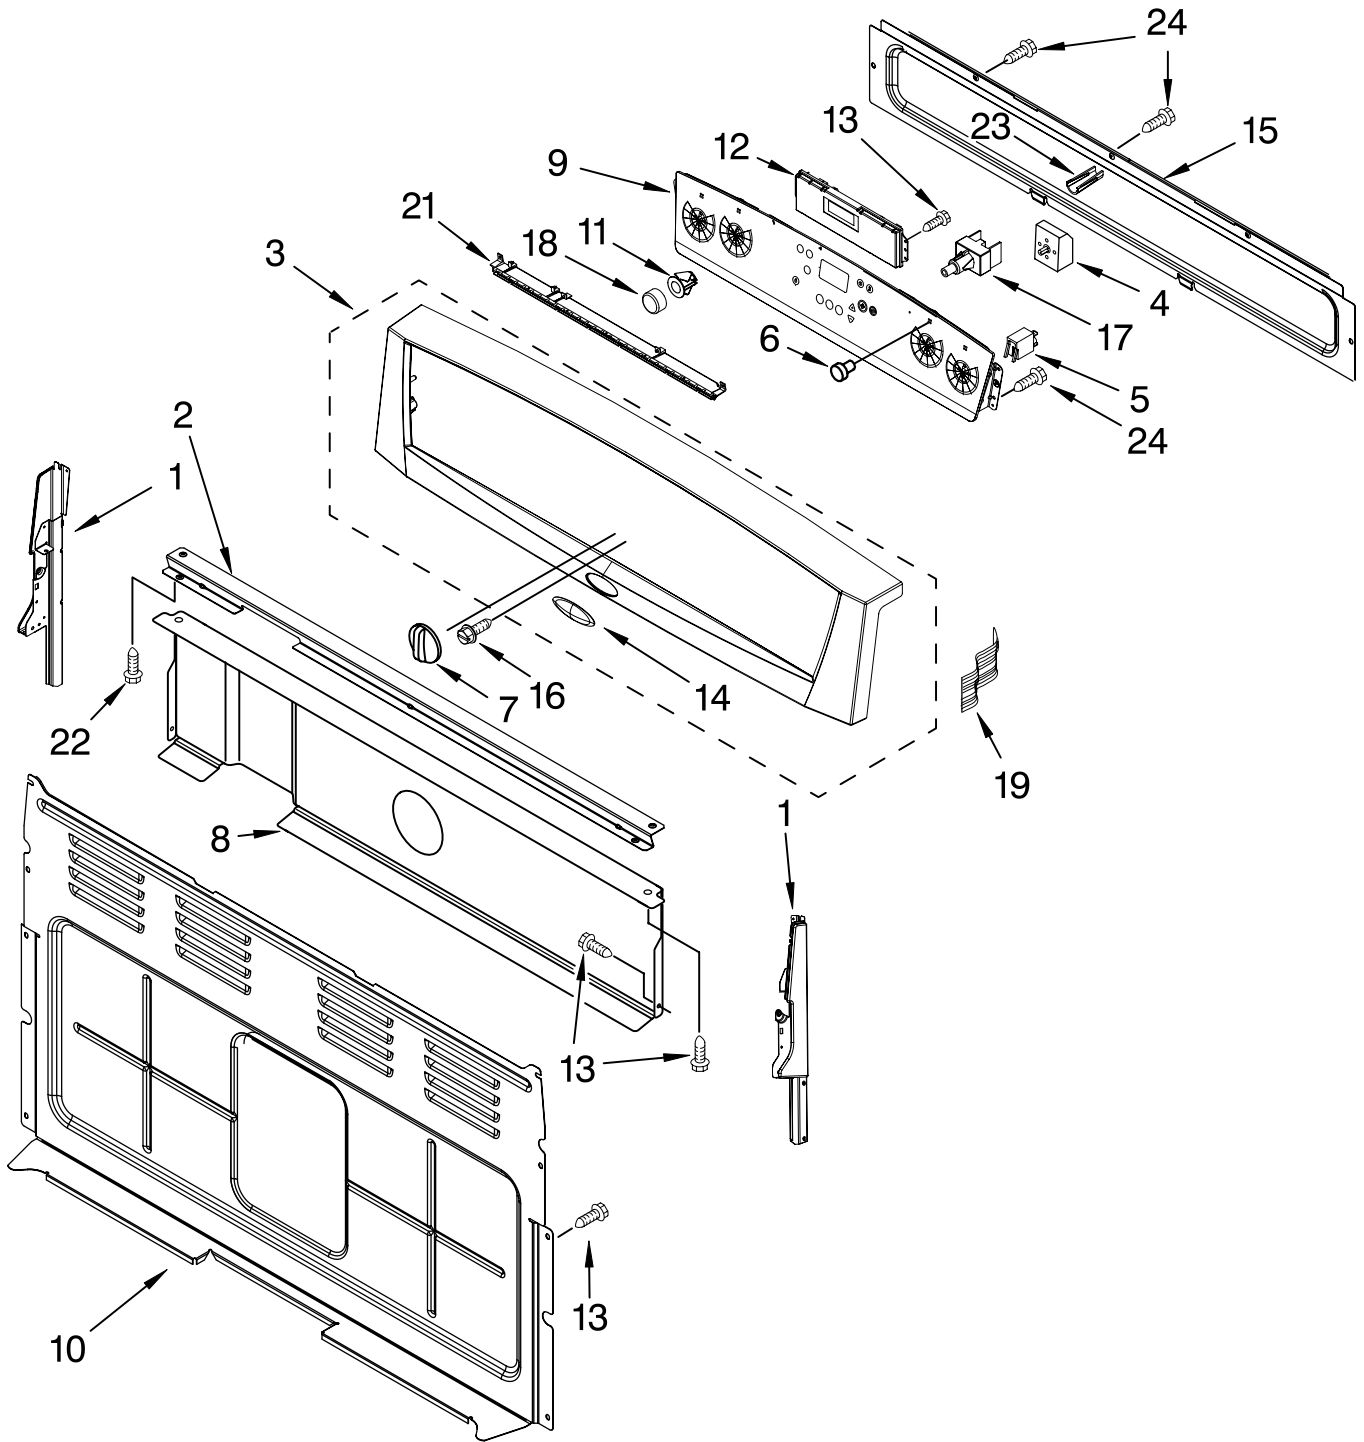

CHASSIS PARTS

For Models: GR563LXSQ2, GR563LXSB2, GR563LXST2, GR563LXSS2

(White) (Black) (Biscuit) (Black Stainless)

Illus. No.	Part No.	DESCRIPTION	Illus. No.	Part No.	DESCRIPTION	Illus. No.	Part No.	DESCRIPTION
1	W10127969	Vent Tube Assbly	19	3186116	Support, Oven (2)	40	9761512	Clip – Mounting
2	8273905	Support, Corner LR	20	3186034	Bracket, Service	41	9761013	Latch, Door
3		Panel, Side (2)	21	9761958	Block, Terminal	42	W10078380	Rod, Latch
	8053830	White–Textured	22	8274034	Back, Main	43	W10107820	Latch Asy, Rear
	8053832	Black–Textured	23	9757262	Switch, Door	44	9758701	Spacer, Door
	8272519	Biscuit–Textured	24	3196701	Light Socket Assy	45	3196169	Screw
5	8522416	Seal, Oven Door	25	311255	Bulb, Oven Light	46	9755769	Tray, Hidden
6	9757341	Element, Broil	26	9755771	Cover, Tray			Bake Element
7	9755770	Element, Bake (Hidden Bake)	27	8273902	Sensor, Oven	47	9759689	Card, Insulator
8	9757239	Rod – Door Switch	28	3196165	Screw	48	9758283	Cover, Box
9	3196548	Fuse, Thermal	29	3196179	Screw	49	112432	Nut (3)
10	3195736	Support, Front (2)	30	3196178	Screw	50	9760407	Bracket–Mounting
11	3196037	Foot, Front (2)	31	3400016	Screw			
13	8054068	Tray, Insulation	33	3196172	Screw			
14	3196576	Clip, Panel (6)	34	W10031780	Screw			
15	9760314	Rail, Base (2)	35	3196566	Screw			
16	W10058460	Foot, Rear (2)	36	3196560	Screw			
17	3195987	Support, Corner RR	37	3196174	Screw			
18	9761301	Screen – Catalyst	38	9758238	Retainer, Side (2)			
			39	9761490	Insulation			

INSULATION

8272616	Insulation, Wrap
9755772	Insulation, Back
8272613	Insulation, Vent

FOR ORDERING INFORMATION REFER TO PARTS PRICE LIST

CONTROL PANEL PARTS

For Models: GR563LXSQ2, GR563LXSB2, GR563LXST2, GR563LXSS2
(White) (Black) (Biscuit) (Black Stainless)

FOR ORDERING INFORMATION REFER TO PARTS PRICE LIST