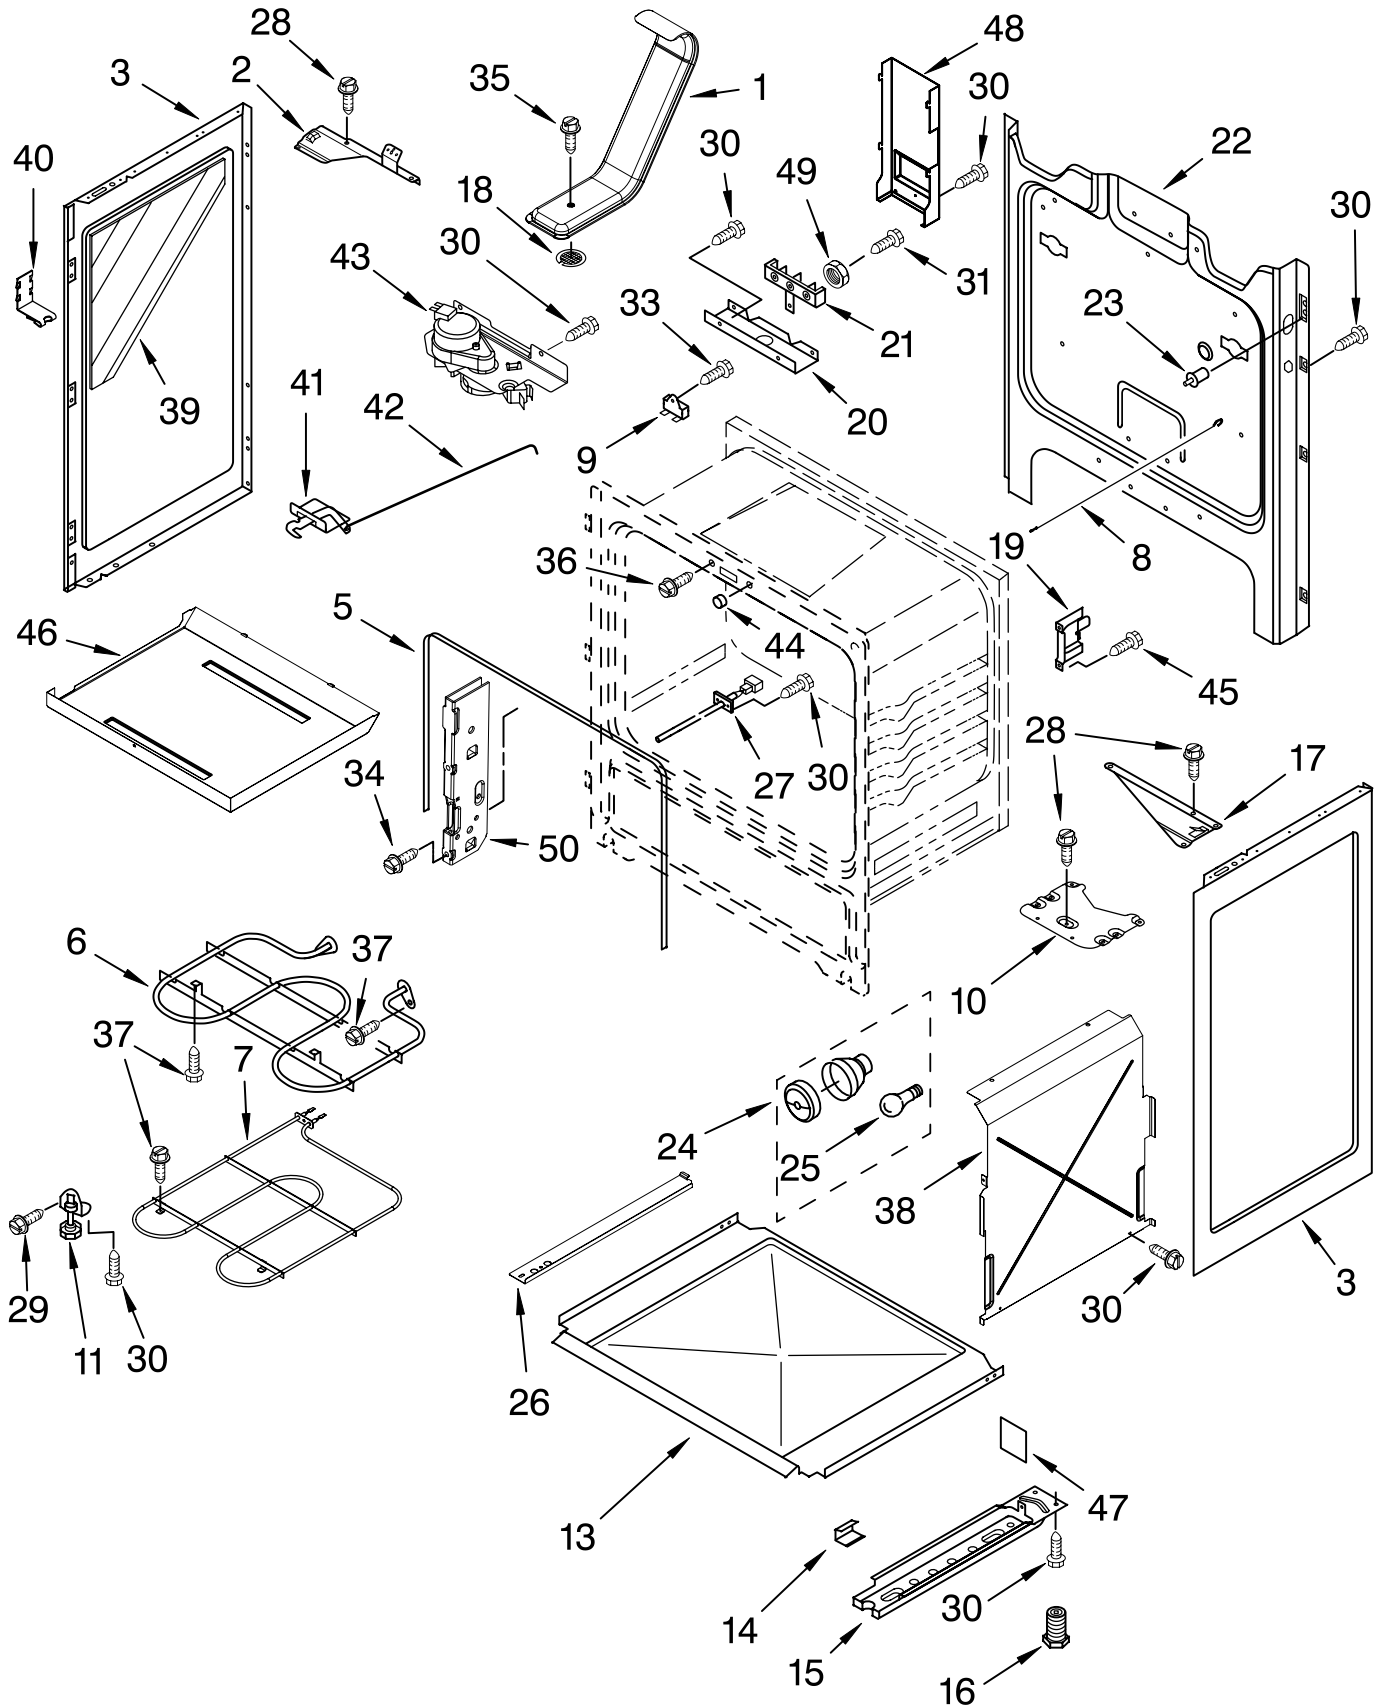

CHASSIS PARTS

For Models: GR563LXSQ2, GR563LXSB2, GR563LXST2, GR563LXSS2
(White) (Black) (Biscuit) (Black Stainless)

FOR ORDERING INFORMATION REFER TO PARTS PRICE LIST

CHASSIS PARTS

For Models: GR563LXSQ2, GR563LXSB2, GR563LXST2, GR563LXSS2

(White) (Black) (Biscuit) (Black Stainless)

Illus. No.	Part No.	DESCRIPTION	Illus. No.	Part No.	DESCRIPTION	Illus. No.	Part No.	DESCRIPTION
1	W10127969	Vent Tube Assbly	19	3186116	Support, Oven (2)	40	9761512	Clip – Mounting
2	8273905	Support, Corner LR	20	3186034	Bracket, Service	41	9761013	Latch, Door
3		Panel, Side (2)	21	9761958	Block, Terminal	42	W10078380	Rod, Latch
	8053830	White–Textured	22	8274034	Back, Main	43	W10107820	Latch Asy, Rear
	8053832	Black–Textured	23	9757262	Switch, Door	44	9758701	Spacer, Door
	8272519	Biscuit–Textured	24	3196701	Light Socket Assy	45	3196169	Screw
5	8522416	Seal, Oven Door	25	311255	Bulb, Oven Light	46	9755769	Tray, Hidden
6	9757341	Element, Broil	26	9755771	Cover, Tray			Bake Element
7	9755770	Element, Bake (Hidden Bake)	27	8273902	Sensor, Oven	47	9759689	Card, Insulator
8	9757239	Rod – Door Switch	28	3196165	Screw	48	9758283	Cover, Box
9	3196548	Fuse, Thermal	29	3196179	Screw	49	112432	Nut (3)
10	3195736	Support, Front (2)	30	3196178	Screw	50	9760407	Bracket–Mounting
11	3196037	Foot, Front (2)	31	3400016	Screw			
13	8054068	Tray, Insulation	33	3196172	Screw			
14	3196576	Clip, Panel (6)	34	W10031780	Screw			
15	9760314	Rail, Base (2)	35	3196566	Screw			
16	W10058460	Foot, Rear (2)	36	3196560	Screw			
17	3195987	Support, Corner RR	37	3196174	Screw			
18	9761301	Screen – Catalyst	38	9758238	Retainer, Side (2)			
			39	9761490	Insulation			

INSULATION

8272616	Insulation, Wrap
9755772	Insulation, Back
8272613	Insulation, Vent

FOR ORDERING INFORMATION REFER TO PARTS PRICE LIST