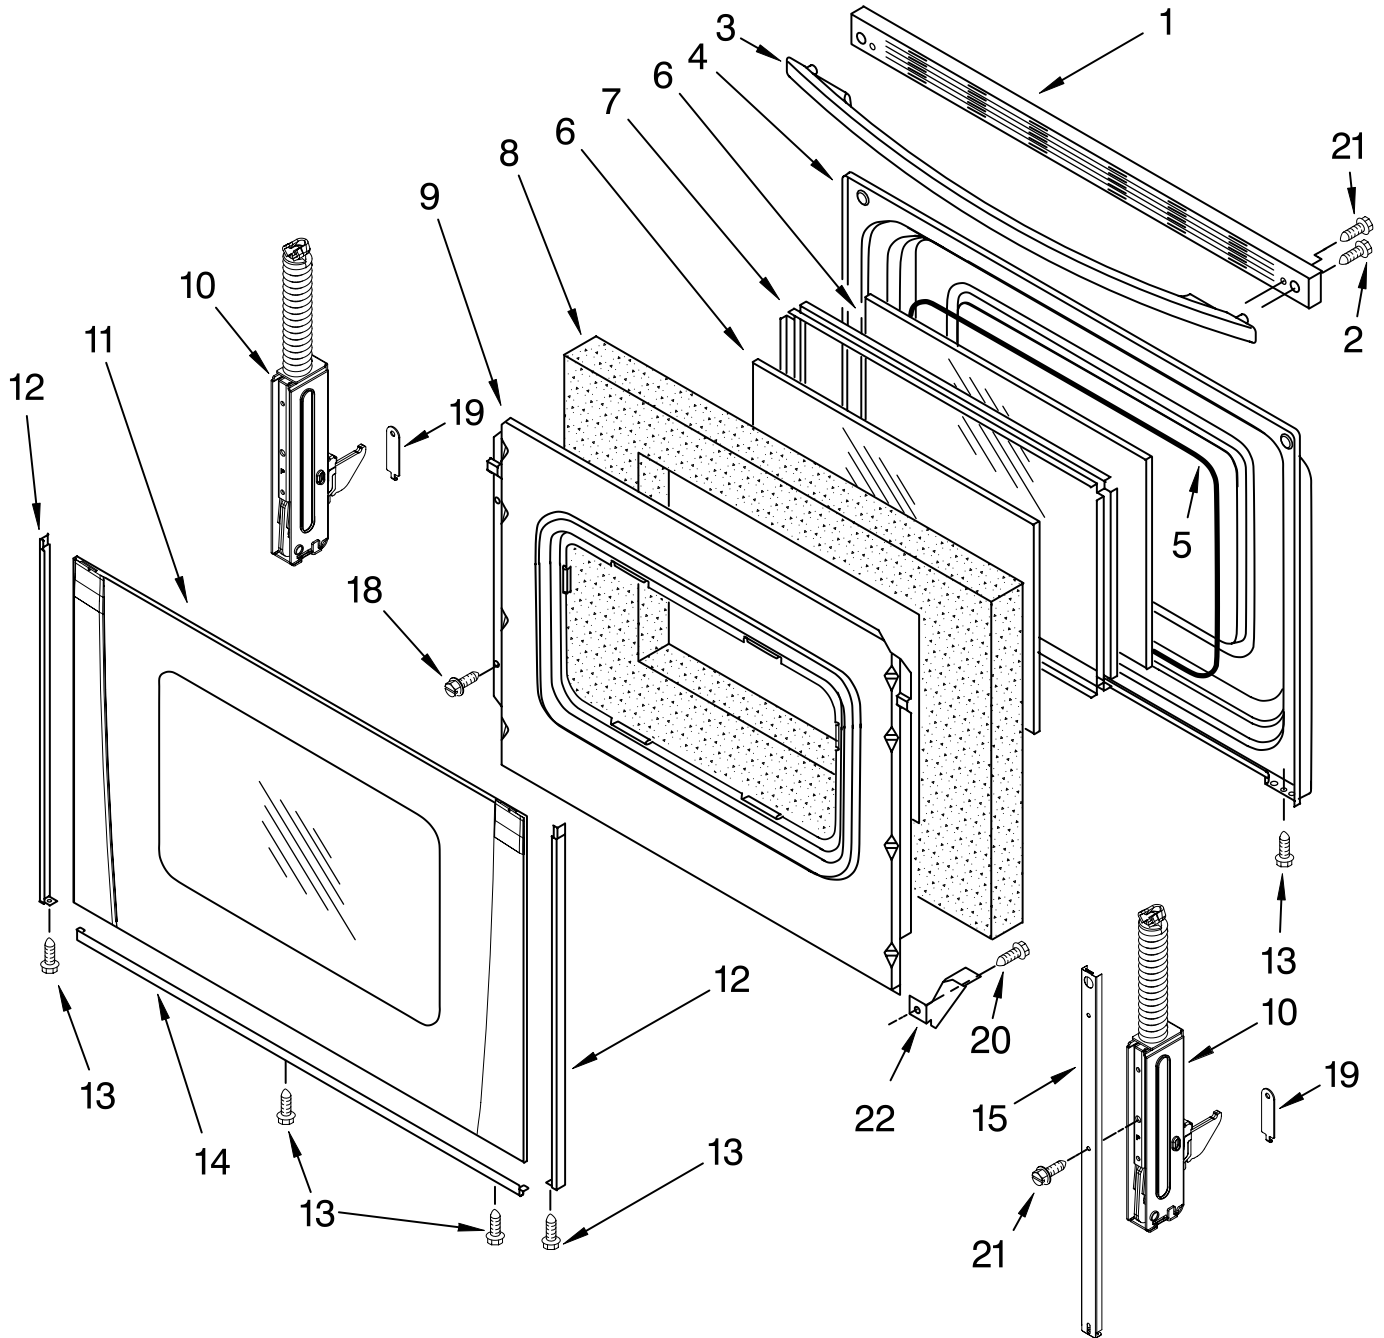

DOOR PARTS

For Models: GR563LXSQ2, GR563LXSB2, GR563LXST2, GR563LXSS2
(White) (Black) (Biscuit) (Black Stainless)

FOR ORDERING INFORMATION REFER TO PARTS PRICE LIST