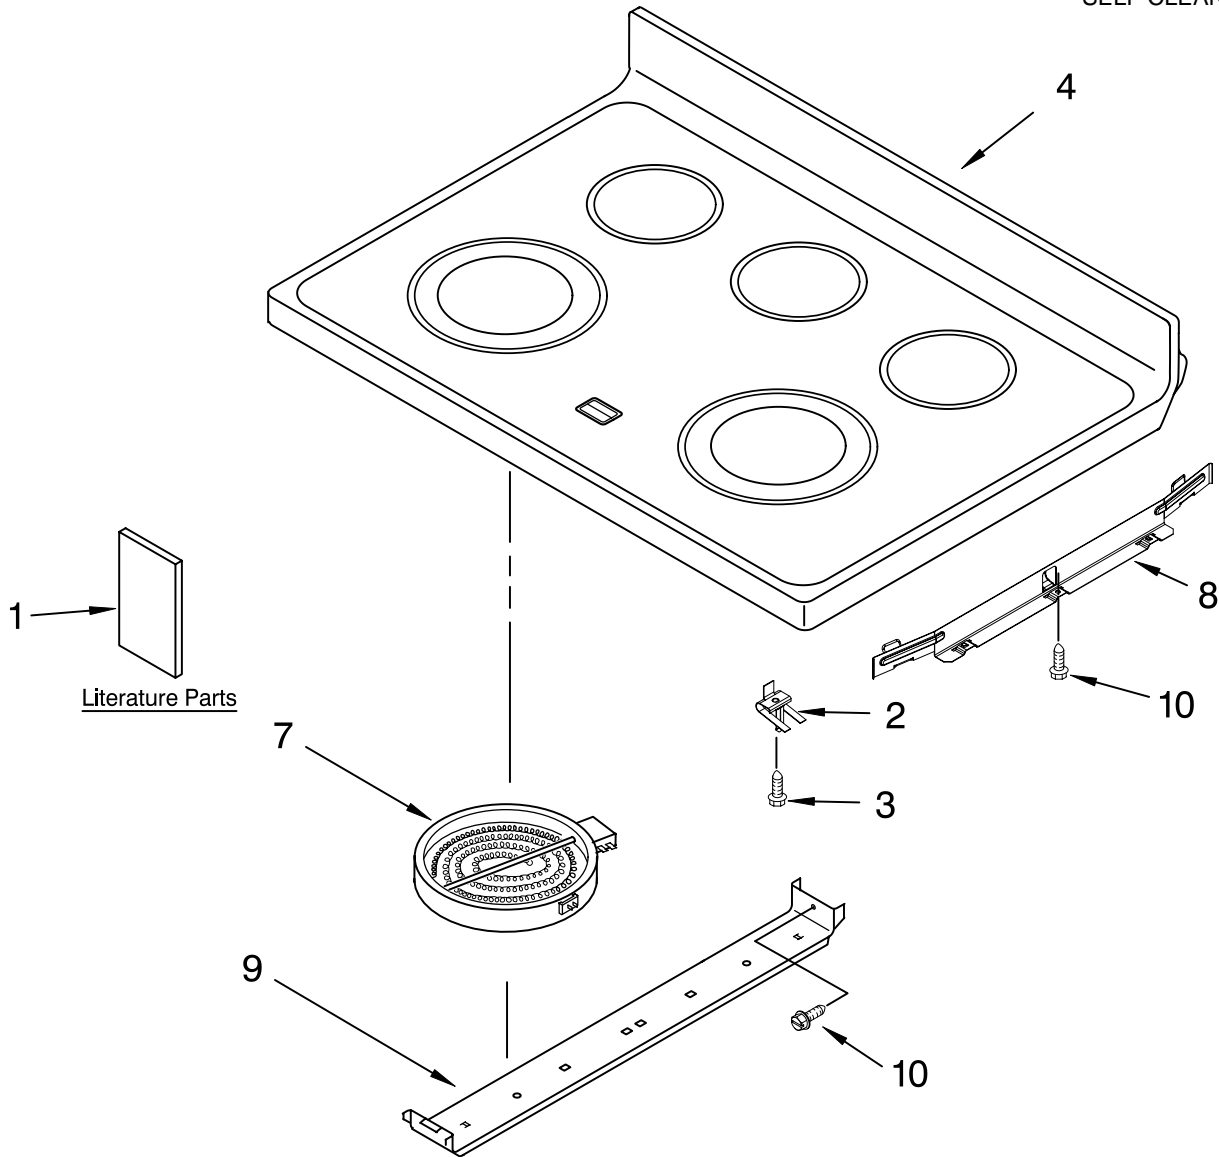

COOKTOP PARTS

For Models: GR563LXSQ2, GR563LXSB2, GR563LXST2, GR563LXSS2
 (White) (Black) (Biscuit) (Black Stainless)

30" ELECTRIC CERAN
 FREESTANDING RANGE
 SELF CLEAN OVEN

Illus. No.	Part No.	DESCRIPTION	Illus. No.	Part No.	DESCRIPTION	Illus. No.	Part No.	DESCRIPTION
1		Literature Parts	2	W10035930	Spring, Locator	7		Element, Surface
	W10159202	Tech Sheet	3	3196170	Screw		9759351	2400/1000 W-LF/RF
	W10141166	Installation Instructions	4		Cooktop		8523698	1200 W - LR/RR
		Template, Anti-Tip		W10134943	White		9762851	120 W - CR
	9757143	English/French		W10134942	Black	8	8524132	Shield, Wiring
	9757142	English/Spanish		W10134944	Biscuit	9		Bracket, Element
	9762761	Safer Cooking Tips					8272791	(2)
	W10162204	Owner's Manual					8273720	(1)
						10	3196169	Screw

FOR ORDERING INFORMATION REFER TO PARTS PRICE LIST

DRAWER & BROILER PARTS

For Models: GR563LXSQ2, GR563LXSB2, GR563LXST2, GR563LXSS2
 (White) (Black) (Biscuit) (Black Stainless)

Illus. No.	Part No.	DESCRIPTION
1	W10138079	Rack, Oven (2)
2	9761030	Drawer, Storage
3	9758200	Bracket, Drawer(2)
4		Rivet, Push (2)
	3196814	White
	3196813	Black
5		Panel, Drawer Frnt
	8053339	White
	8053341	Black
	8272501	Biscuit
6		Rail, Drawer
	8274191	Right Hand
	8274190	Left Hand
7	3196168	Screw
8		For Stainless Model Only
9	9781235	Clip
10	W10133363	Panel, Stainless
11	9762251	Handle, Drawer
12	8522669	Spacer, Glide
13	9751138	Roller (2)
14	487939	Nut (2)
15	9756711	Heat Shield, Drawer
16	8274021	Rack, Partial
17	8274022	Rack, Insert