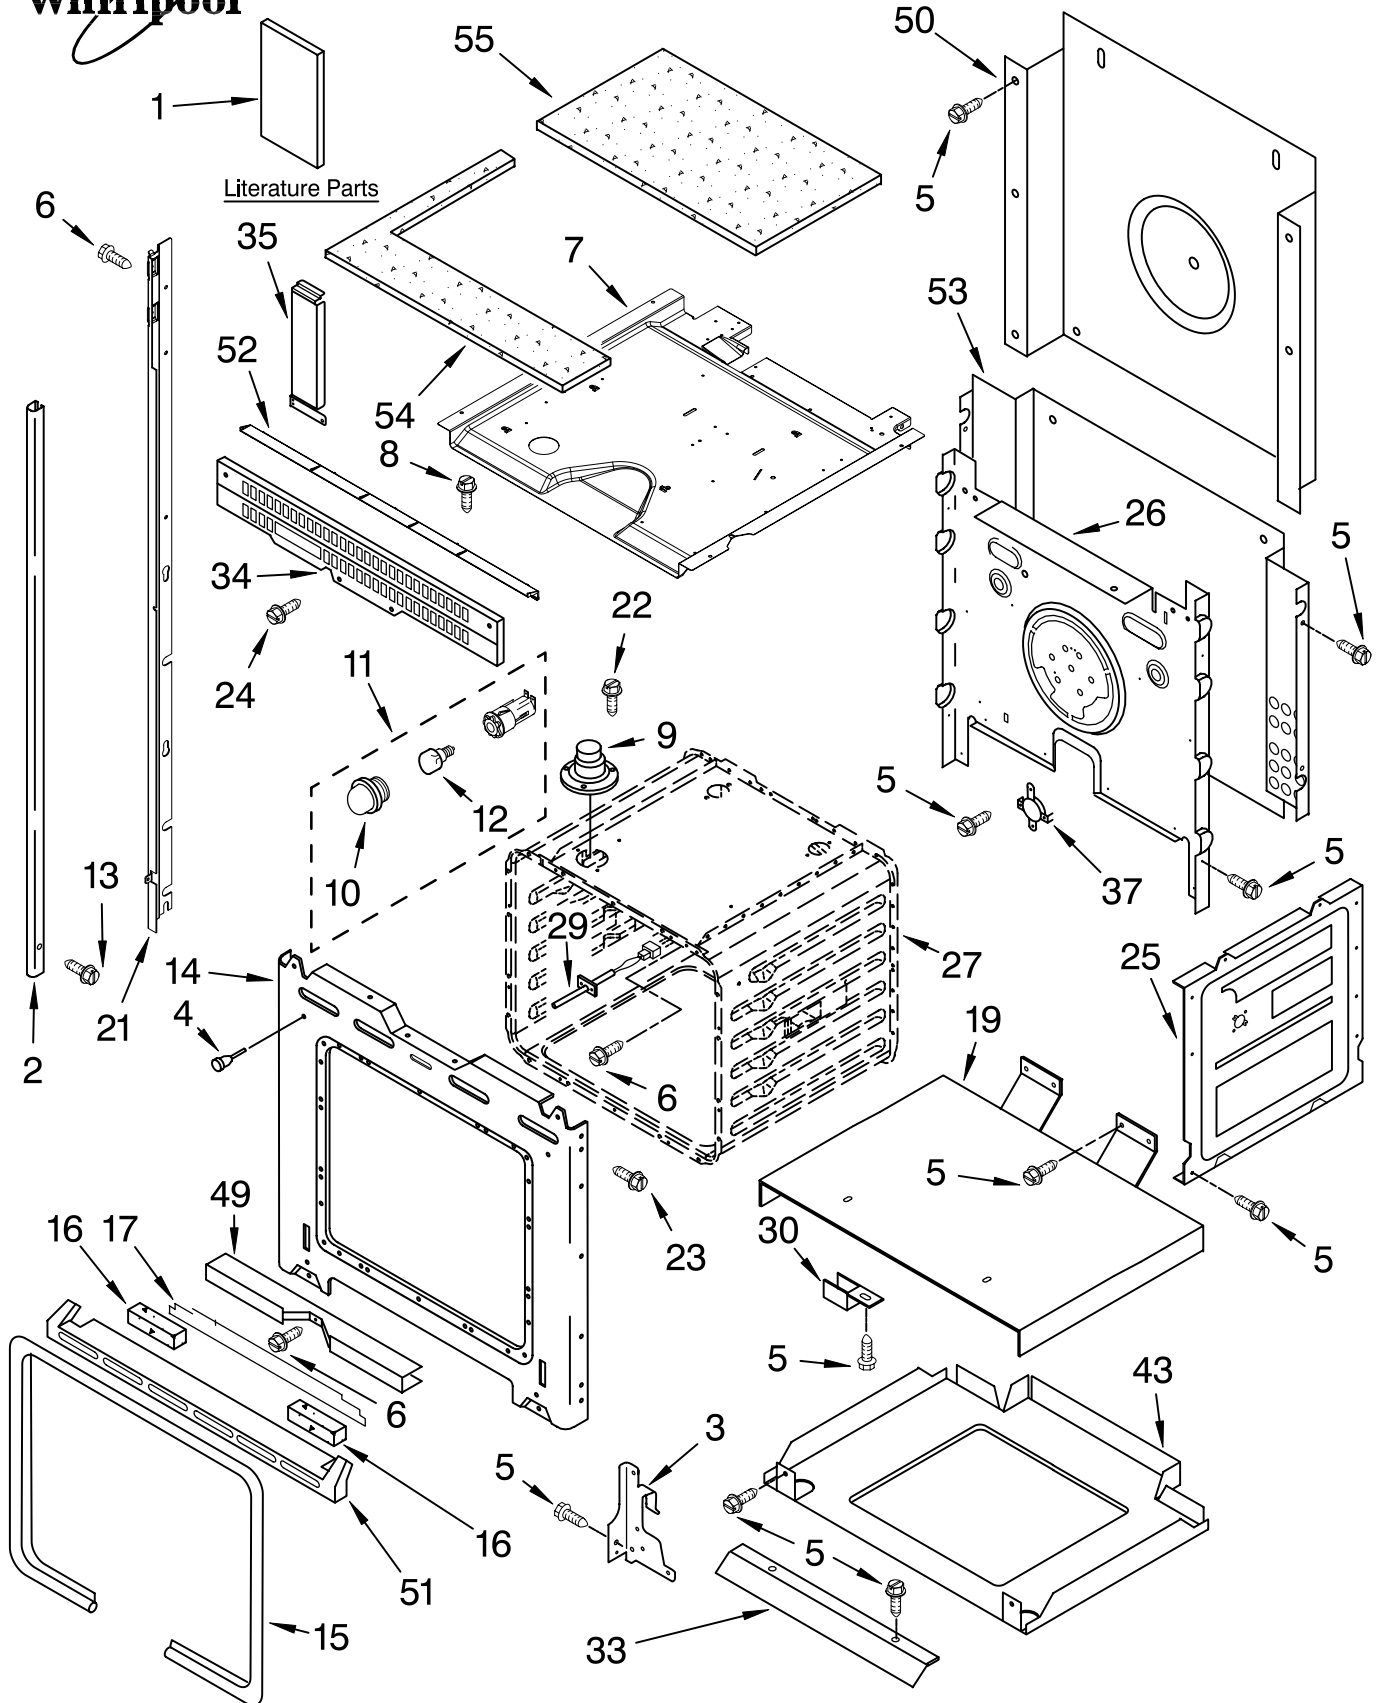

OVEN PARTS

30" BUILT-IN ELECTRIC
COMBO
SENSOR/SC
(GOLD LINE)

For Models: GSC308PRB01, GSC308PRQ01, GSC308PRT01, GSC308PRS01
(Black) (White) (Biscuit) (Black Stainless)

FOR ORDERING INFORMATION REFER TO PARTS PRICE LIST