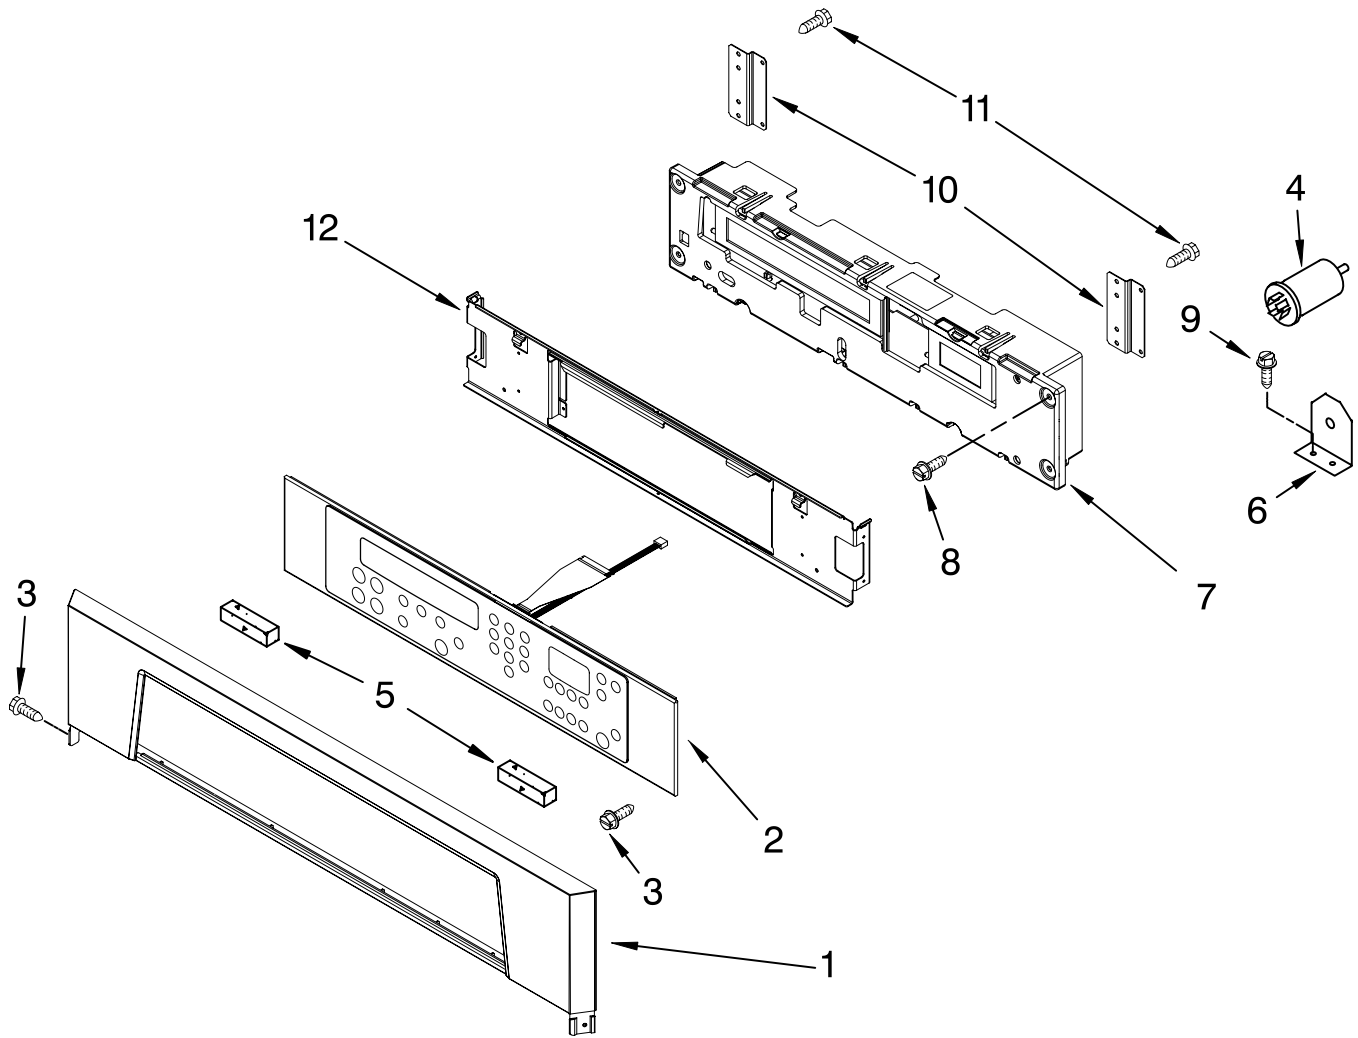

CONTROL PANEL PARTS

For Models: GSC308PRB01, GSC308PRQ01, GSC308PRT01, GSC308PRS01
(Black) (White) (Biscuit) (Black Stainless)

Illus. No.	Part No.	DESCRIPTION
1		Control Panel
	8302848	Black
	8302877	Stainless Steel
	8302849	White
2	8302850	Biscuit
		Assy, Membrane
	8303184	Black
	8303226	White
3	8303232	Biscuit
	3400832	Screw
	4451592	Filter
4	4452260	Spacer, Foam
	4451632	Bracket, Filter
7	8303491	Assy, Control
8	4449745	Screw
9	4449809	Screw, 8-18 x 3/8
10	8303119	Backer, Control
11	3400832	Screw, 8-18 x 3/8
	8304164	Backer, Control

FOR ORDERING INFORMATION REFER TO PARTS PRICE LIST