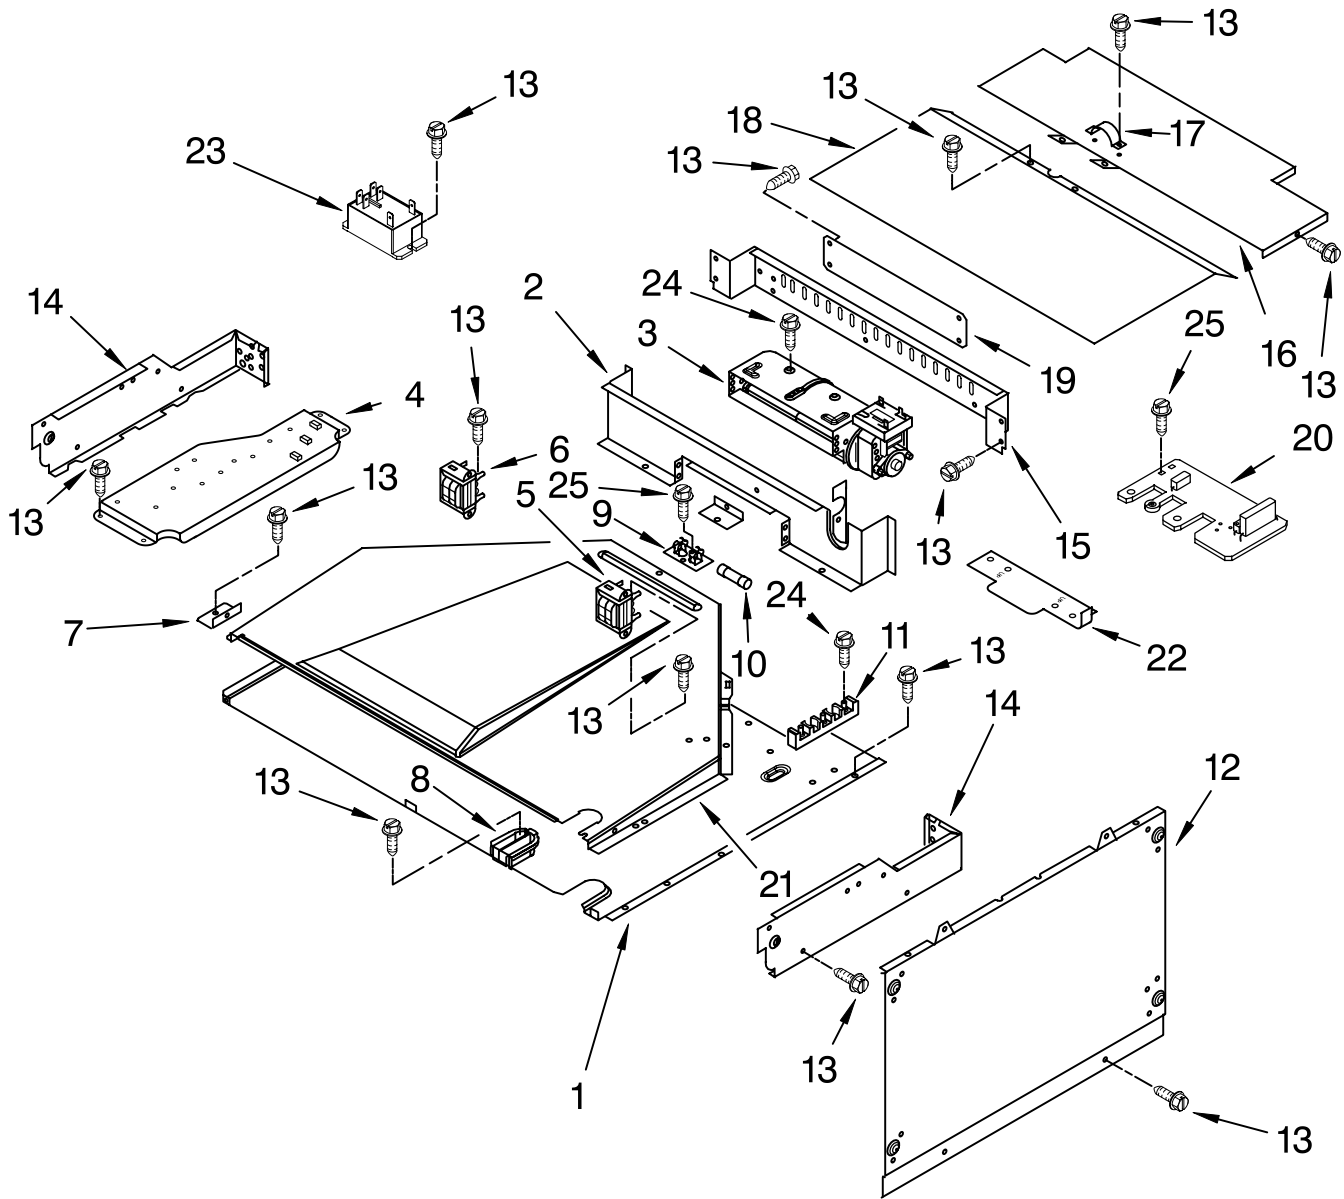

TOP VENTING PARTS

For Models: GSC308PRB01, GSC308PRQ01, GSC308PRT01, GSC308PRS01
(Black) (White) (Biscuit) (Black Stainless)

Illus. No.	Part No.	DESCRIPTION
1	4450378	Cover, Top
2	4448935	Baffle, Blower
3	4450920	Blower 1200rpm
4	6610168	45mm Plate, Mounting
5	4451789	Transformer, (Lights)
6	6610122	Transformer, Control
7	4450027	Bracket, Duct
8	4449964	Grommet

Illus. No.	Part No.	DESCRIPTION
9	4454949	Holder, Fuse
10	4449154	Screw
11	4454976	Fuse
12	4449868	Block, Terminal
13	4452559	Side, Combo
14	4449809	Screw, 8-18 x 3/8
	4451597	Right
	4451598	Left

Illus. No.	Part No.	DESCRIPTION
15	9759135	Back, Control
16	4450551	Cover, Top Rear
17	4448664	Clamp
18	4452367	Cover, Top Front
19	4452247	Plate, Cover
20	4451934	Suppressor
21	4451634	Duct, Exhaust
22	4455191	Plate, Service
23	9752759	Relay, Double Line Break
24	4163291	Screw, 6-20 x 1/2
25	4449154	Screw, 8-32 x 7/16

FOR ORDERING INFORMATION REFER TO PARTS PRICE LIST