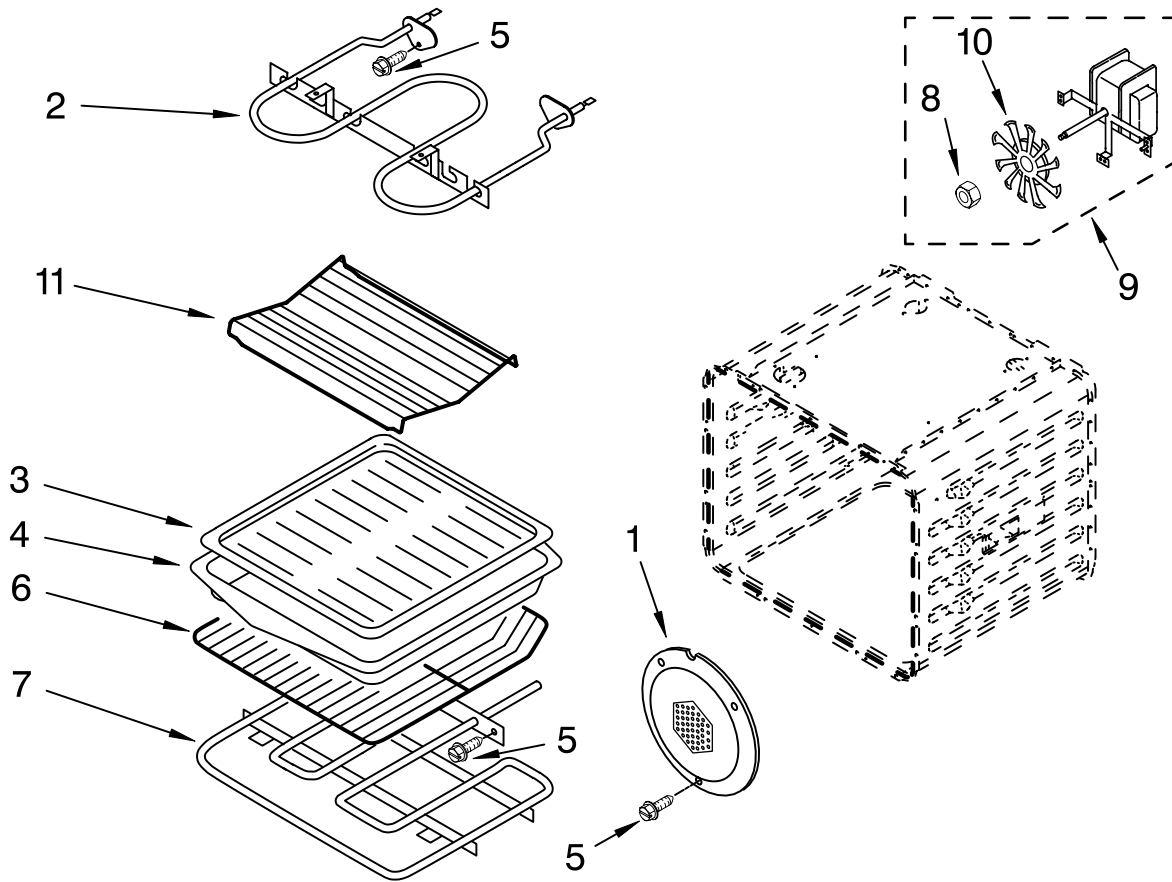

LATCH PARTS

For Models: GSC308PRB01, GSC308PRQ01, GSC308PRT01, GSC308PRS01
 (Black) (White) (Biscuit) (Black Stainless)

Illus. No.	Part No.	DESCRIPTION
1	4451759	Vent, Exhaust
2	4451758	Seal, Foam
3	8300791	Bracket, Combo Chassis
5	4449809	Screw, 8-18 x 3/8
9	4450408	Baffle, Rear
10	9759525	Latch Assy.
16	4452003	Blower
17	4455178	Vent, Top
18	4455177	Vent, Bottom

FOR ORDERING INFORMATION REFER TO PARTS PRICE LIST

INTERNAL OVEN PARTS

For Models: GSC308PRB01, GSC308PRQ01, GSC308PRT01, GSC308PRS01
 (Black) (White) (Biscuit) (Black Stainless)

Illus. No.	Part No.	DESCRIPTION
1	4448988	Cover, Fan
2	4456103	Element, Broil
3	4457277	Grill, Broiler
4	4457276	Pan, Broiler
5	4449154	screw
6	4448717	Rack, Oven
	9759322	Pad, Rack
7	4452153	Element, Bake
8	4452227	Nut
9	4451583	Convection Motor
10	4452226	Fan Blade
11	3181534	Rack, Roasting