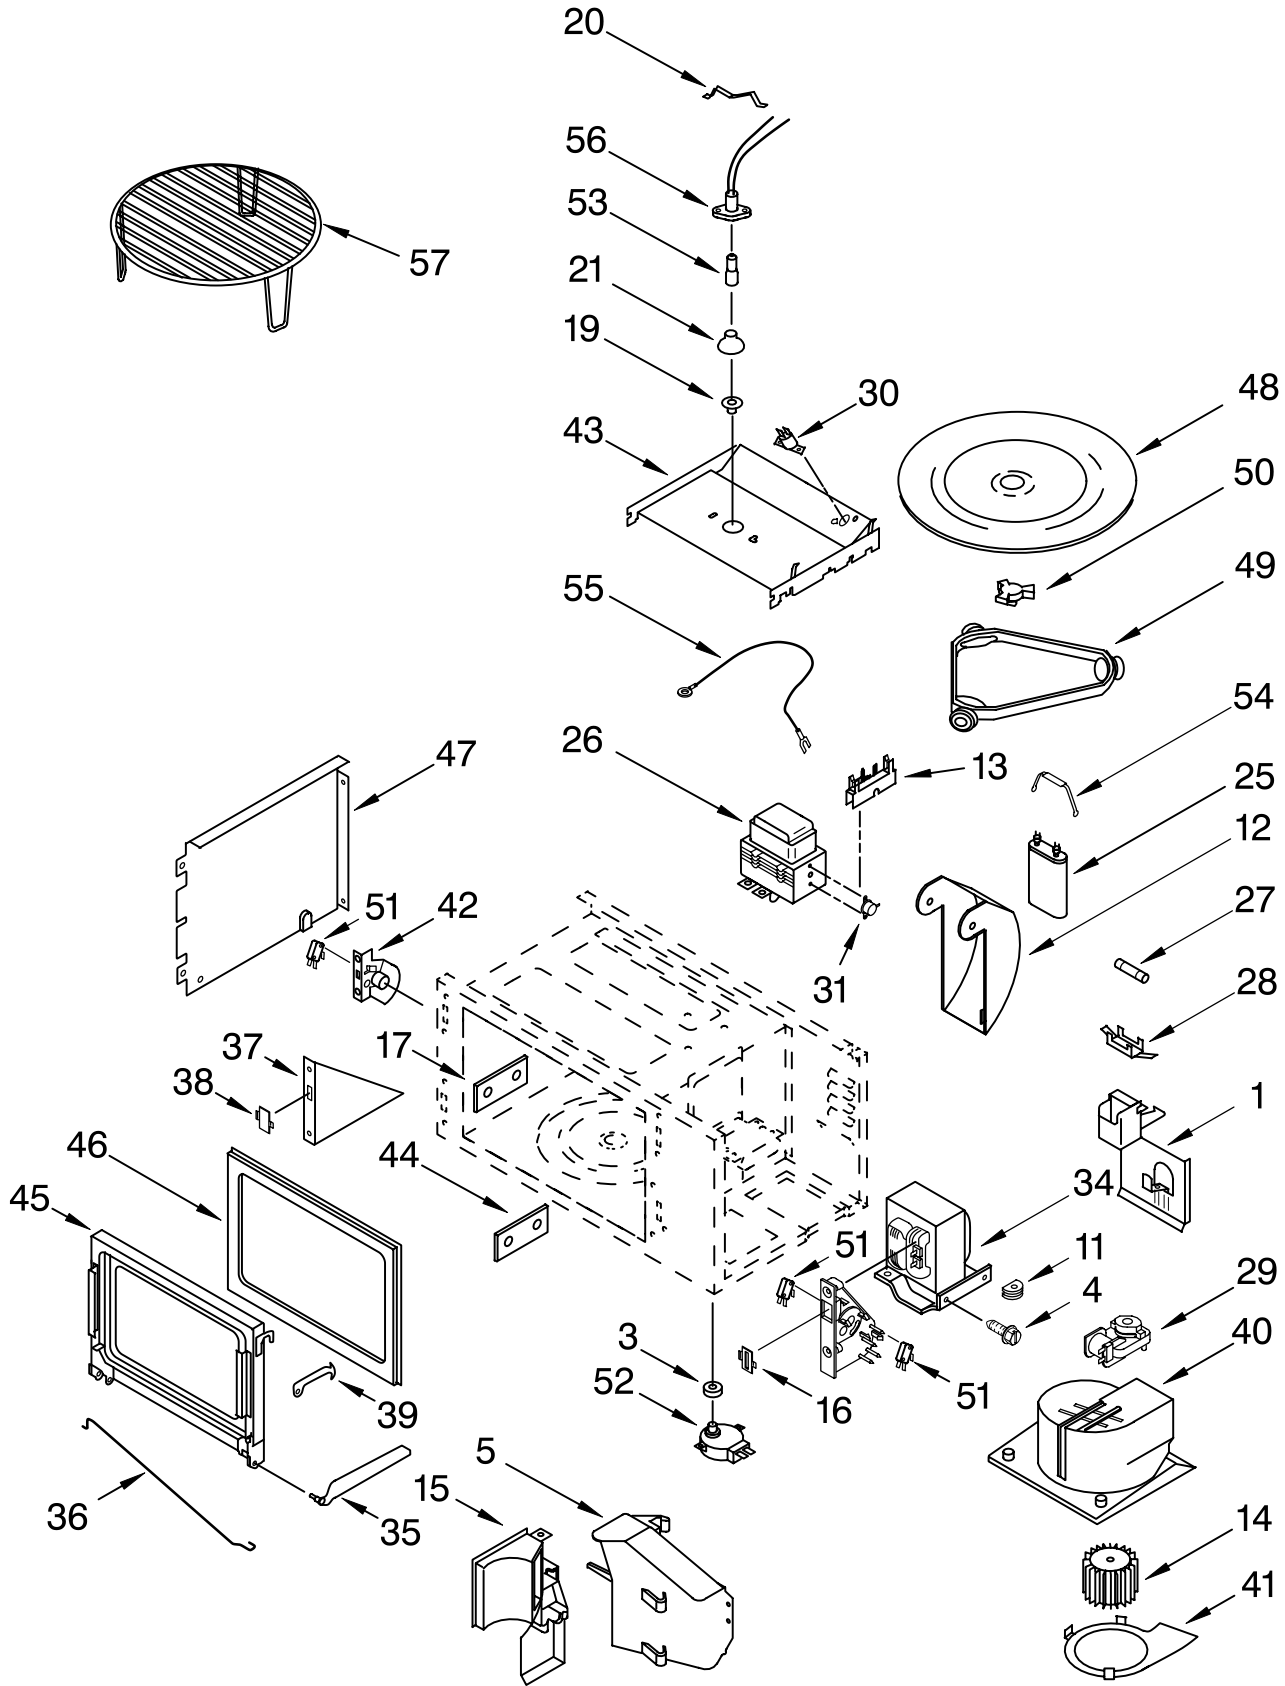

CABINET AND STIRRER PARTS

For Models: GSC308PRB01, GSC308PRQ01, GSC308PRT01, GSC308PRS01
(Black) (White) (Biscuit) (Black Stainless)

FOR ORDERING INFORMATION REFER TO PARTS PRICE LIST

CABINET AND STIRRER PARTS

For Models: GSC308PRB01, GSC308PRQ01, GSC308PRT01, GSC308PRS01
(Black) (White) (Biscuit) (Black Stainless)

Illus. No.	Part No.	DESCRIPTION	Illus. No.	Part No.	DESCRIPTION	Illus. No.	Part No.	DESCRIPTION
1	4375299	Bracket, Capacitor	29	4375278	Motor, Blower	42		Switch Holder
3	4375037	Rubber Ring	30	4375279	Thermostat		4375335	Left
4	4375038	Screw	31	4375079	Thermostat		4375336	Right
5	4375314	Air Duct, Magnetron	34	4375286	Transformer	43	4375337	Isolation Plate
11	4375315	Damper	35		Hinge, Door	44	4375338	Cover Plate
12	4375260	Duct, Inlet		4375323	Left	45	4375339	Door Plate
13	4375316	Insulation, Switch		4375324	Right	46	4375340	Inner Frame
14	4375322	Fan Wheel	36	4451009	Torison Spring	47		Side Plate
15	4375317	Duct, Air		4452396	Black Stainless Model		4375341	Left
16	4375264	Block, Side	37		Bracket, Hinge		4375342	Right
17	4375248	Cover Plate, Upper		4375327	Left	48	4455915	Turntable
19	4375318	Lens, Lamp		4375328	Right	49	4375344	Ring Assembly
20	4375319	Spring	38	4375329	Inlet	50	4375345	Shaft
21	4375320	Reflector	39	4375330	Door Strap	51	4375346	Switch
25	4375020	Capacitor	40	4375333	Fan Cap	52	4375347	Motor, Turntable
26	4375072	Magnetron	41	4375334	Fan Cap Bottom	53	4375348	Lamp
27	4375321	Fuse				54	4375349	Rectifier
28	4375231	Block, Fuse				55	4375350	Cable
						56	4375351	Lamp Holder
						57	4452220	Rack, Convection Microwave

IMPORTANT PRODUCT SAFETY INFORMATION

ADVISE CONSUMERS OF AN ELECTROCUTION HAZARD WITH DO – IT – YOURSELF REPAIRS OF MICROWAVE OVENS.

The U.S. Consumer Product Safety Commission warns against do – it – yourself repairs of microwave ovens. Microwave ovens use high voltage which makes it particularly hazardous for consumers to remove the cover and touch electrical parts.

STRONGLY RECOMMEND THAT CONSUMERS HAVE PROFESSIONALS REPAIR MICROWAVE OVENS.

FOR ORDERING INFORMATION REFER TO PARTS PRICE LIST