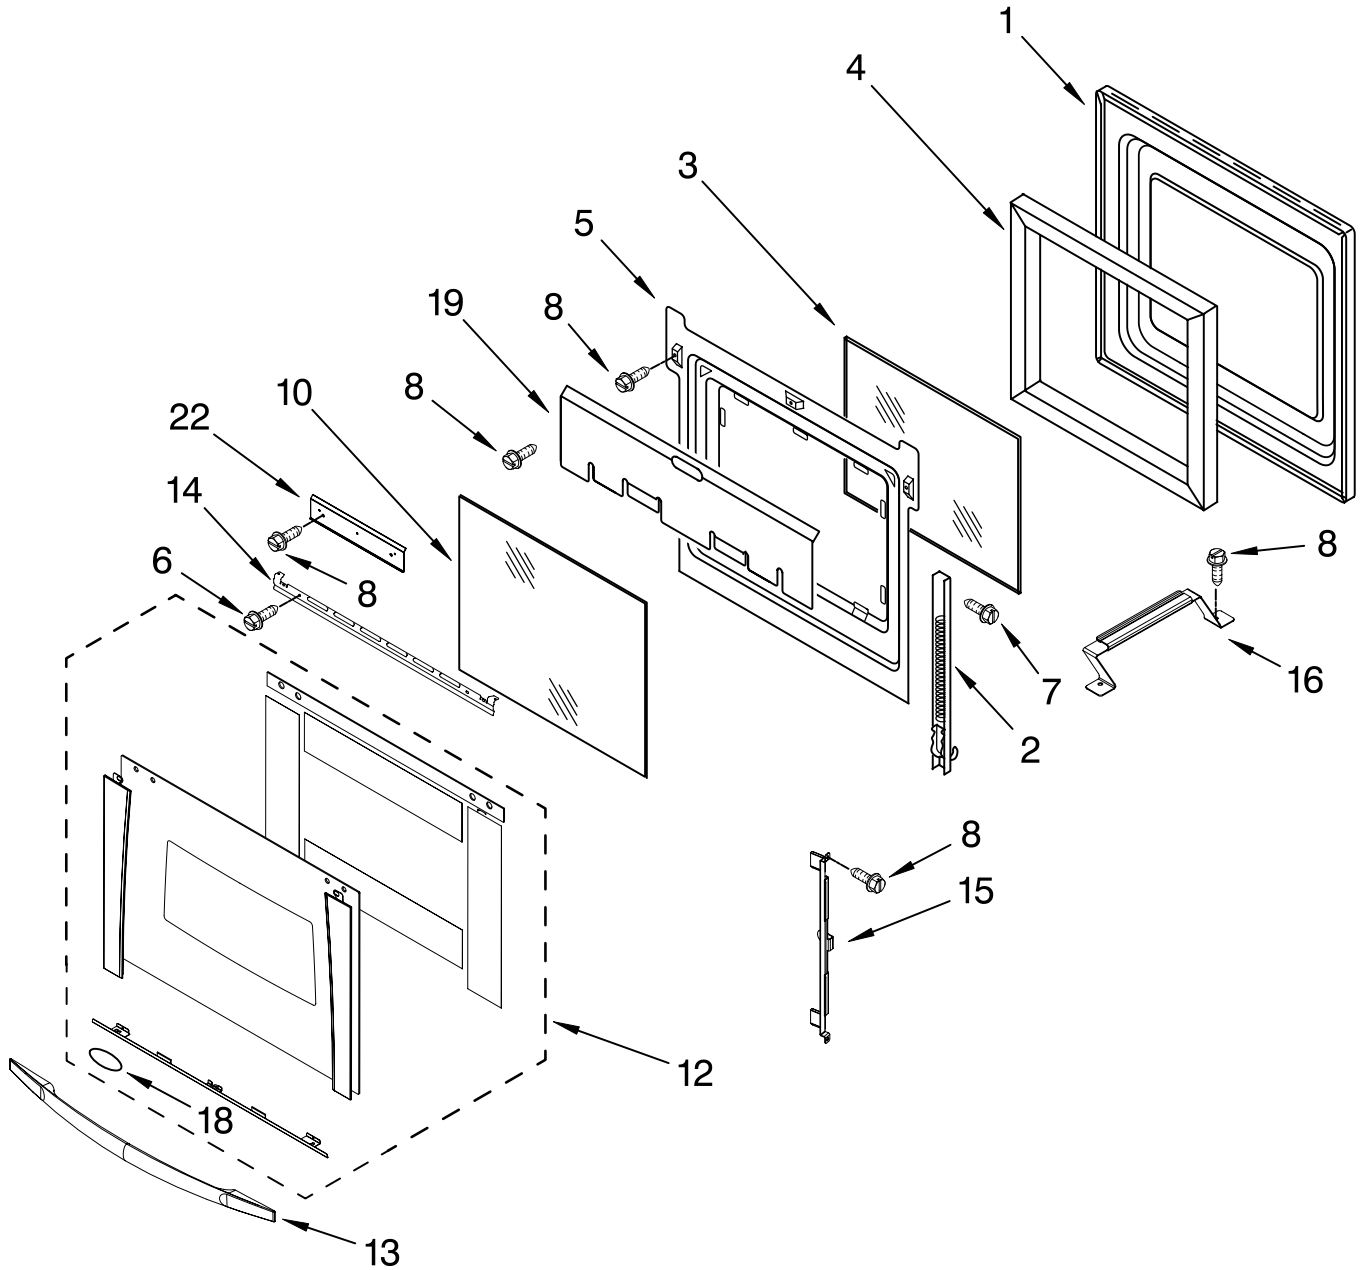

FOR ORDERING INFORMATION REFER TO PARTS PRICE LIST

CONTROL PANEL PARTS

For Models: GSC308PRB01, GSC308PRQ01, GSC308PRT01, GSC308PRS01
 (Black) (White) (Biscuit) (Black Stainless)

Illus. No.	Part No.	DESCRIPTION
1		Control Panel
	8302848	Black
	8302877	Stainless Steel
	8302849	White
2	8302850	Biscuit
		Assy, Membrane
	8303184	Black
	8303226	White
3	8303232	Biscuit
	3400832	Screw
	4451592	Filter
4	4452260	Spacer, Foam
	4451632	Bracket, Filter
7	8303491	Assy, Control
8	4449745	Screw
9	4449809	Screw, 8-18 x 3/8
10	8303119	Backer, Control
11	3400832	Screw, 8-18 x 3/8
	8304164	Backer, Control

FOR ORDERING INFORMATION REFER TO PARTS PRICE LIST

OVEN DOOR PARTS

For Models: GSC308PRB01, GSC308PRQ01, GSC308PRT01, GSC308PRS01
 (Black) (White) (Biscuit) (Black Stainless)

Illus. No.	Part No.	DESCRIPTION
1	8303700	Door Liner
2	9760577	R.Side
	9760578	L.Side
3	4449259	Glass, Inner
4	4451722	Insulation, Door And Bottom Door
5	4457132	Retainer, Glass
6	4451040	Screw, 8-16 x 1/2
7	4449743	Screw