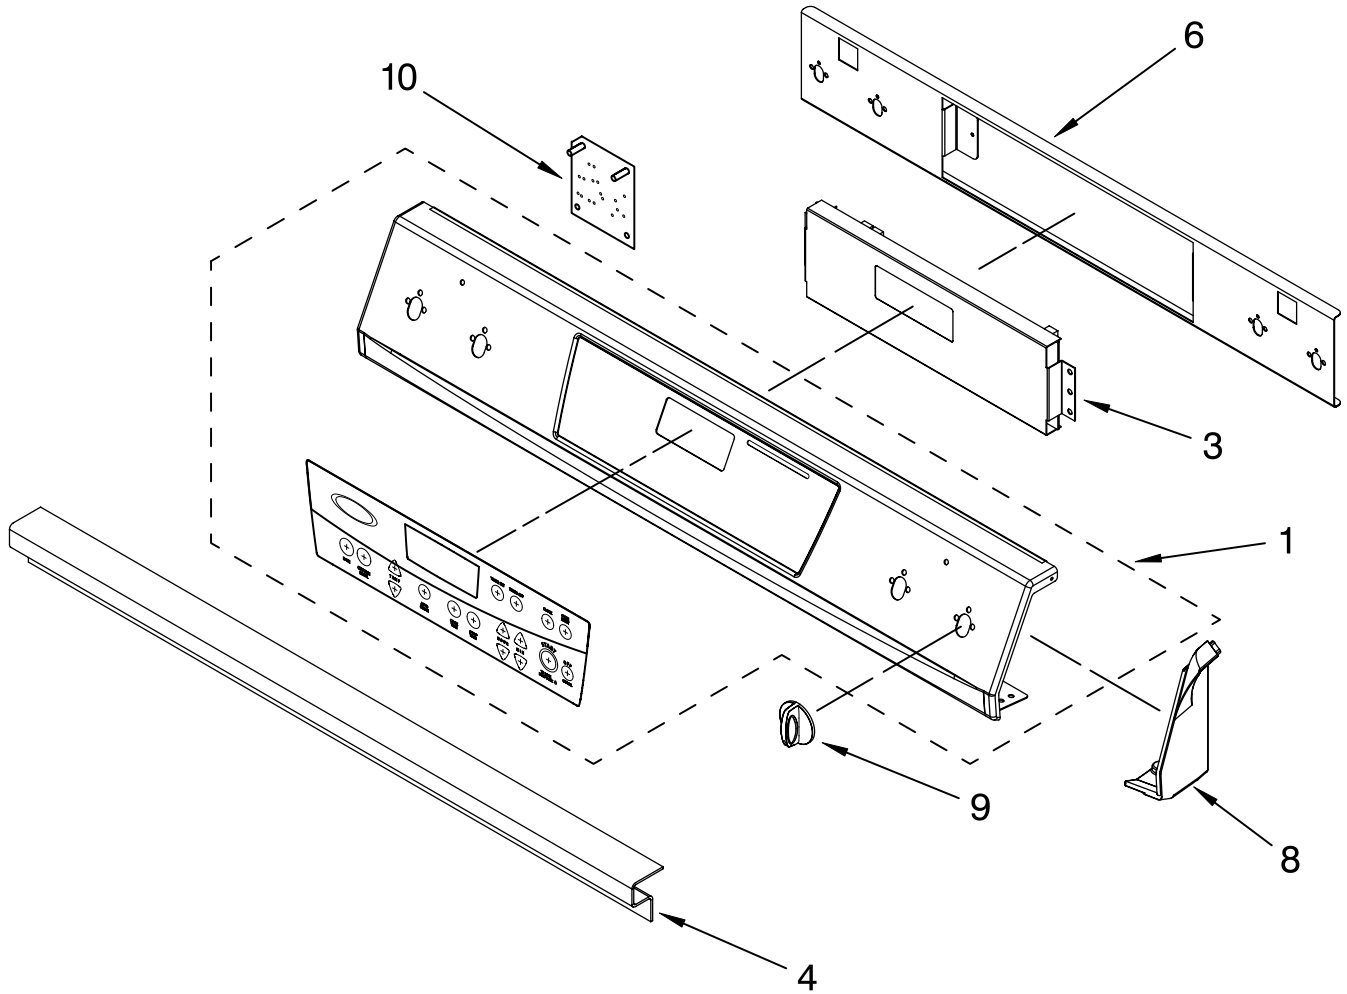

COOKTOP PARTS

For Models: GW395LEPB00, GW395LEPQ00, GW395LEPT00, GW395LEPS00
(Black) (White) (Biscuit) (S.Steel)

30" Slide-In
GAS OVEN
NON-CONV

Illus. No.	Part No.	DESCRIPTION	Illus. No.	Part No.	DESCRIPTION	Illus. No.	Part No.	DESCRIPTION
1	9757447	Literature Parts Installation Instructions Use & Care Guide Tech Sheet Anti-Tip Instruct. Safe Cooking Tips	6	4453875WH 4453875BT 4453875BL 4453875SS 4453870WH 4453870BT 4453870BL 4453870SS 3179776	Trim-CkTop, SI White LH Biscuit LH Black LH S.Steel LH White RH Biscuit RH Black RH S.Steel RH Screw	17	9757766BL 9757766WH 9757766BT	Vent, Center Black White Biscuit
2	9759896	Burner Box	9	3192811 3400843	Bracket, Burner Screw	18	4453865WH 4453865BT 4453865BL 4453865SS 3196160	Trim, Extension White Biscuit Black S.Steel Screw
3	4454023 3179776	Bracket, Mounting Screw	10	9756821 4449809	Support, Wiring Screw (2)	19	9753939GB 9753939EP 9753939GS 3191904 3191905 8273345	Cap, Burner 14K (LF) Black Espresso Mouse Grey 12.5K (RR) Black Mouse Grey Espresso 6K (RF, LR)
4	9757830BT 9757830WH 9757830BL	Cooktop Biscuit White Black	11	9756505BL	Dome Cap, Vent		3191898 3191899 8273343	Black Mouse Grey Espresso
5	9756781BL 9756781WH 9756781BT 3179776	Wall, Side Cktp Black White Biscuit Screw	12	9759756BL 9759756EP 9759756MG 9759755BL 9759755EP 9759755MG	Grate, Burner Black (RH) Espresso (RH) Mouse Grey (RH) Black (LH) Espresso (LH) Mouse Grey (LH)	23	9759629 3179776	Cover, Cktp Rear Screw (4)
			16	9751984 3196160	Bi-Metal Screw (2)			

FOR ORDERING INFORMATION REFER TO PARTS PRICE LIST

CONTROL PANEL PARTS

For Models: GW395LEPB00, GW395LEPQ00, GW395LEPT00, GW395LEPS00
 (Black) (White) (Biscuit) (S.Steel)

Illus. No.	Part No.	DESCRIPTION
1	8191141	Control Panel White
	8191142	Biscuit
	8191143	Black
	8191144	S.Steel
3	9757264	Control, Migration
	9780271	Screw
4	9757119	Bracket, Console
	3179776	Screw (3)