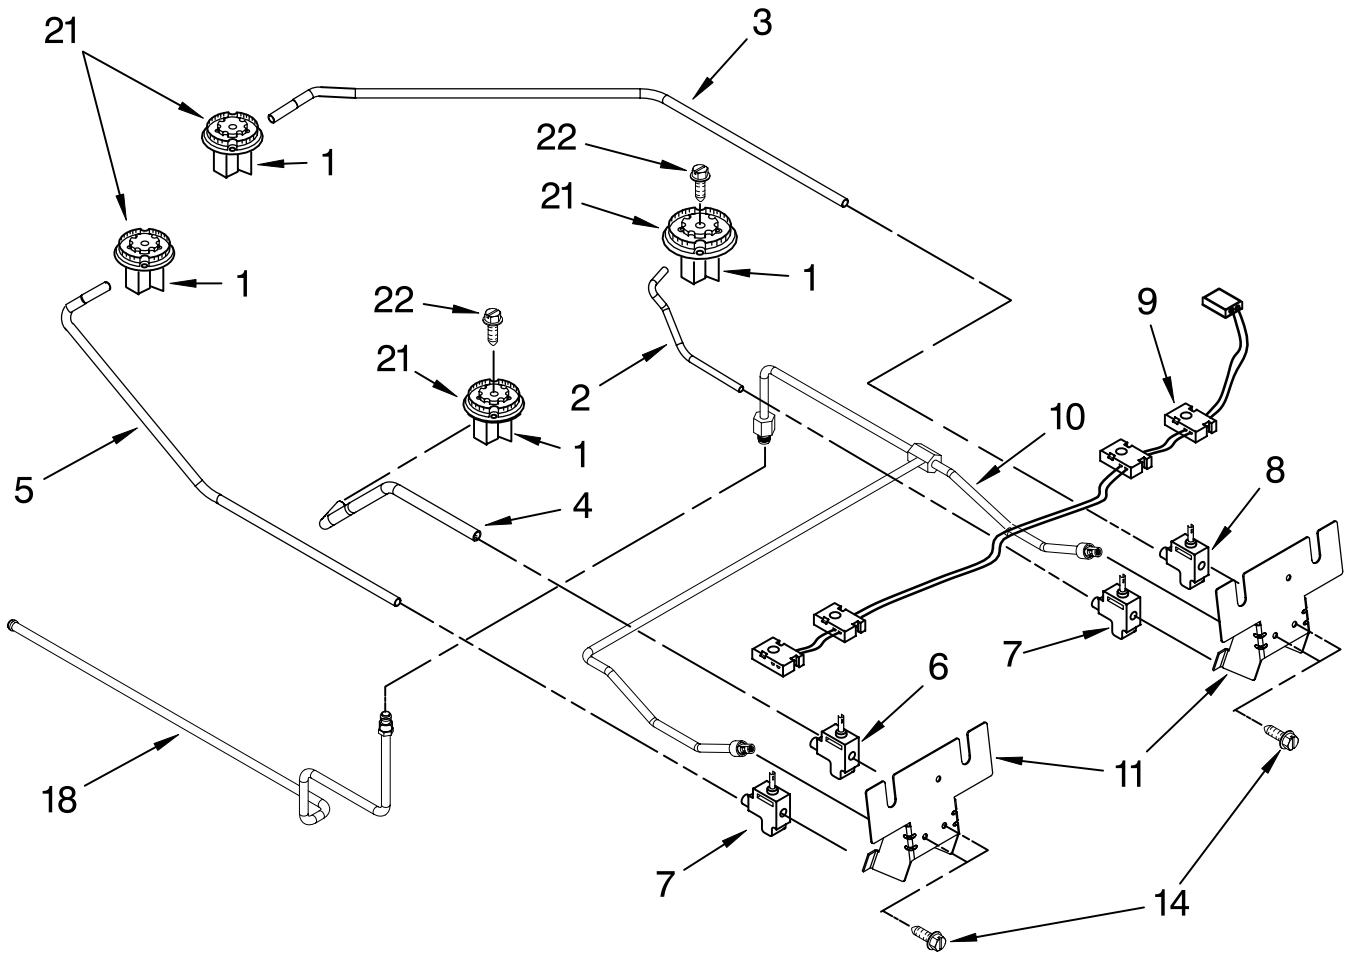

COOKTOP BURNER PARTS

For Models: GW395LEPB00, GW395LEPQ00, GW395LEPT00, GW395LEPS00
(Black) (White) (Biscuit) (S.Steel)

Illus. No.	Part No.	DESCRIPTION
1		Burner Base w/Orifice
	9782447	Small (2)
	9782448	Large
	9782449	Turbi
2	9756827	Tubing, Burner(RF)
3	9756828	Tubing, Burner(RR)
4	9759759	Tubing, Burner(LF)
5	9756829	Tubing, Burner(LR)

Illus. No.	Part No.	DESCRIPTION
6	4456818	Valve, Turbi
7	4456816	Valve, Burner Small (2)
8	4456817	Valve, Burner Large
9	9756822	Spark Switch & Harness Assembly
10	4454028	Tube, Manifold

Illus. No.	Part No.	DESCRIPTION
11	9756803	Manifold
	3179776	Screw
14	8523704	Bolt, Valve (4)
18	4453754	Tubing GDS to Manifold
21		Head, Burner
	9759894	Small
	4455981	Large
	4455849	Turbi
22	3368921	Screw, 7-18 x .750

FOR ORDERING INFORMATION REFER TO PARTS PRICE LIST