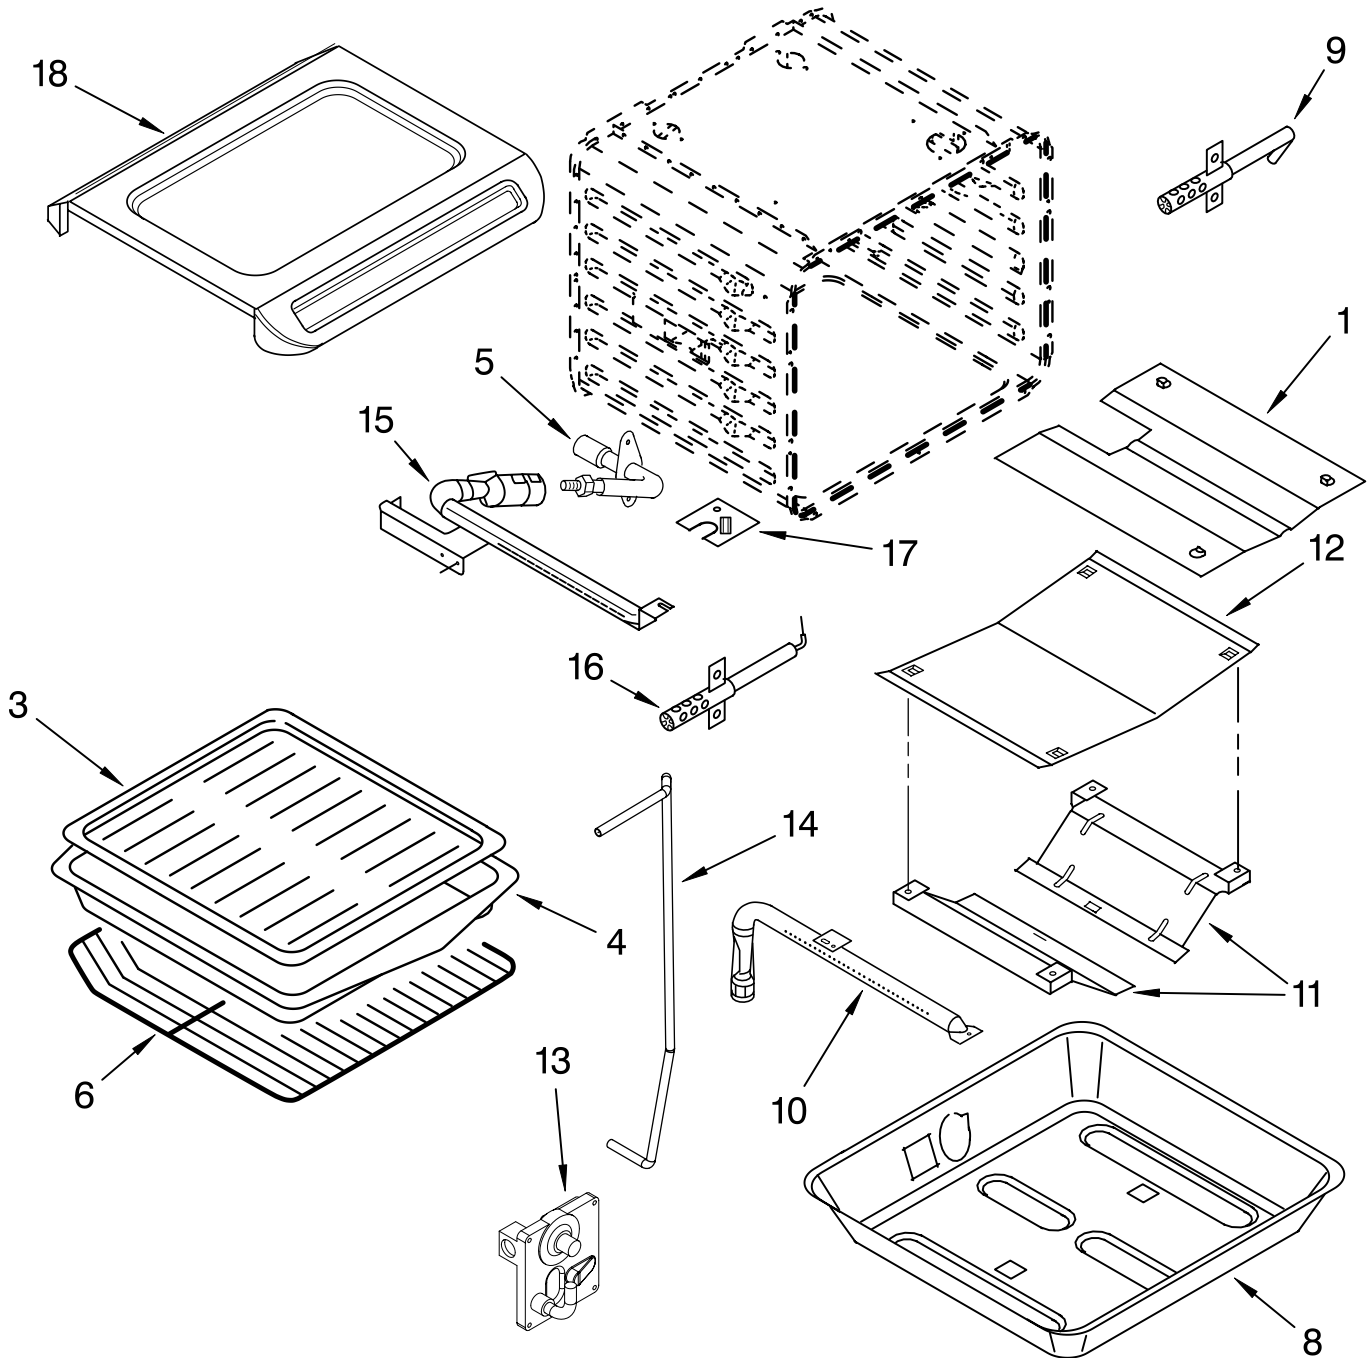

FOR ORDERING INFORMATION REFER TO PARTS PRICE LIST

TOP VENTING PARTS

For Models: GW395LEPB00, GW395LEPQ00, GW395LEPT00, GW395LEPS00
 (Black) (White) (Biscuit) (S.Steel)

Illus. No.	Part No.	DESCRIPTION
1	9758810	Front, Air Duct
	4449040	Screw, 8-18 x 3/8
2		Top, Air Duct
	9757827	L.Hand
	9757828	R.Hand
3	8300223	Blower
	4455352	Bracket
	4449809	Screw (4)
4	4451758	Block, Foam
5		Corner, Air Duct
	9756639	R.Hand
	9756638	L.Hand
6	9757117BL	Vent, (Control Panel)
	4450038	Screw

FOR ORDERING INFORMATION REFER TO PARTS PRICE LIST

INTERNAL OVEN PARTS

For Models: GW395LEPB00, GW395LEPQ00, GW395LEPT00, GW395LEPS00
(Black) (White) (Biscuit) (S.Steel)

Illus. No.	Part No.	DESCRIPTION
1	9752980	Shield, Flame
	3196176	Screw
3	4457277	Grill, Broiler
4	4457276	Pan, Broiler
5	9757779	Fitting, Broiler
	3196176	Screw
6	4448717	Rack, Oven
8	4453957	Pan Support, Bake