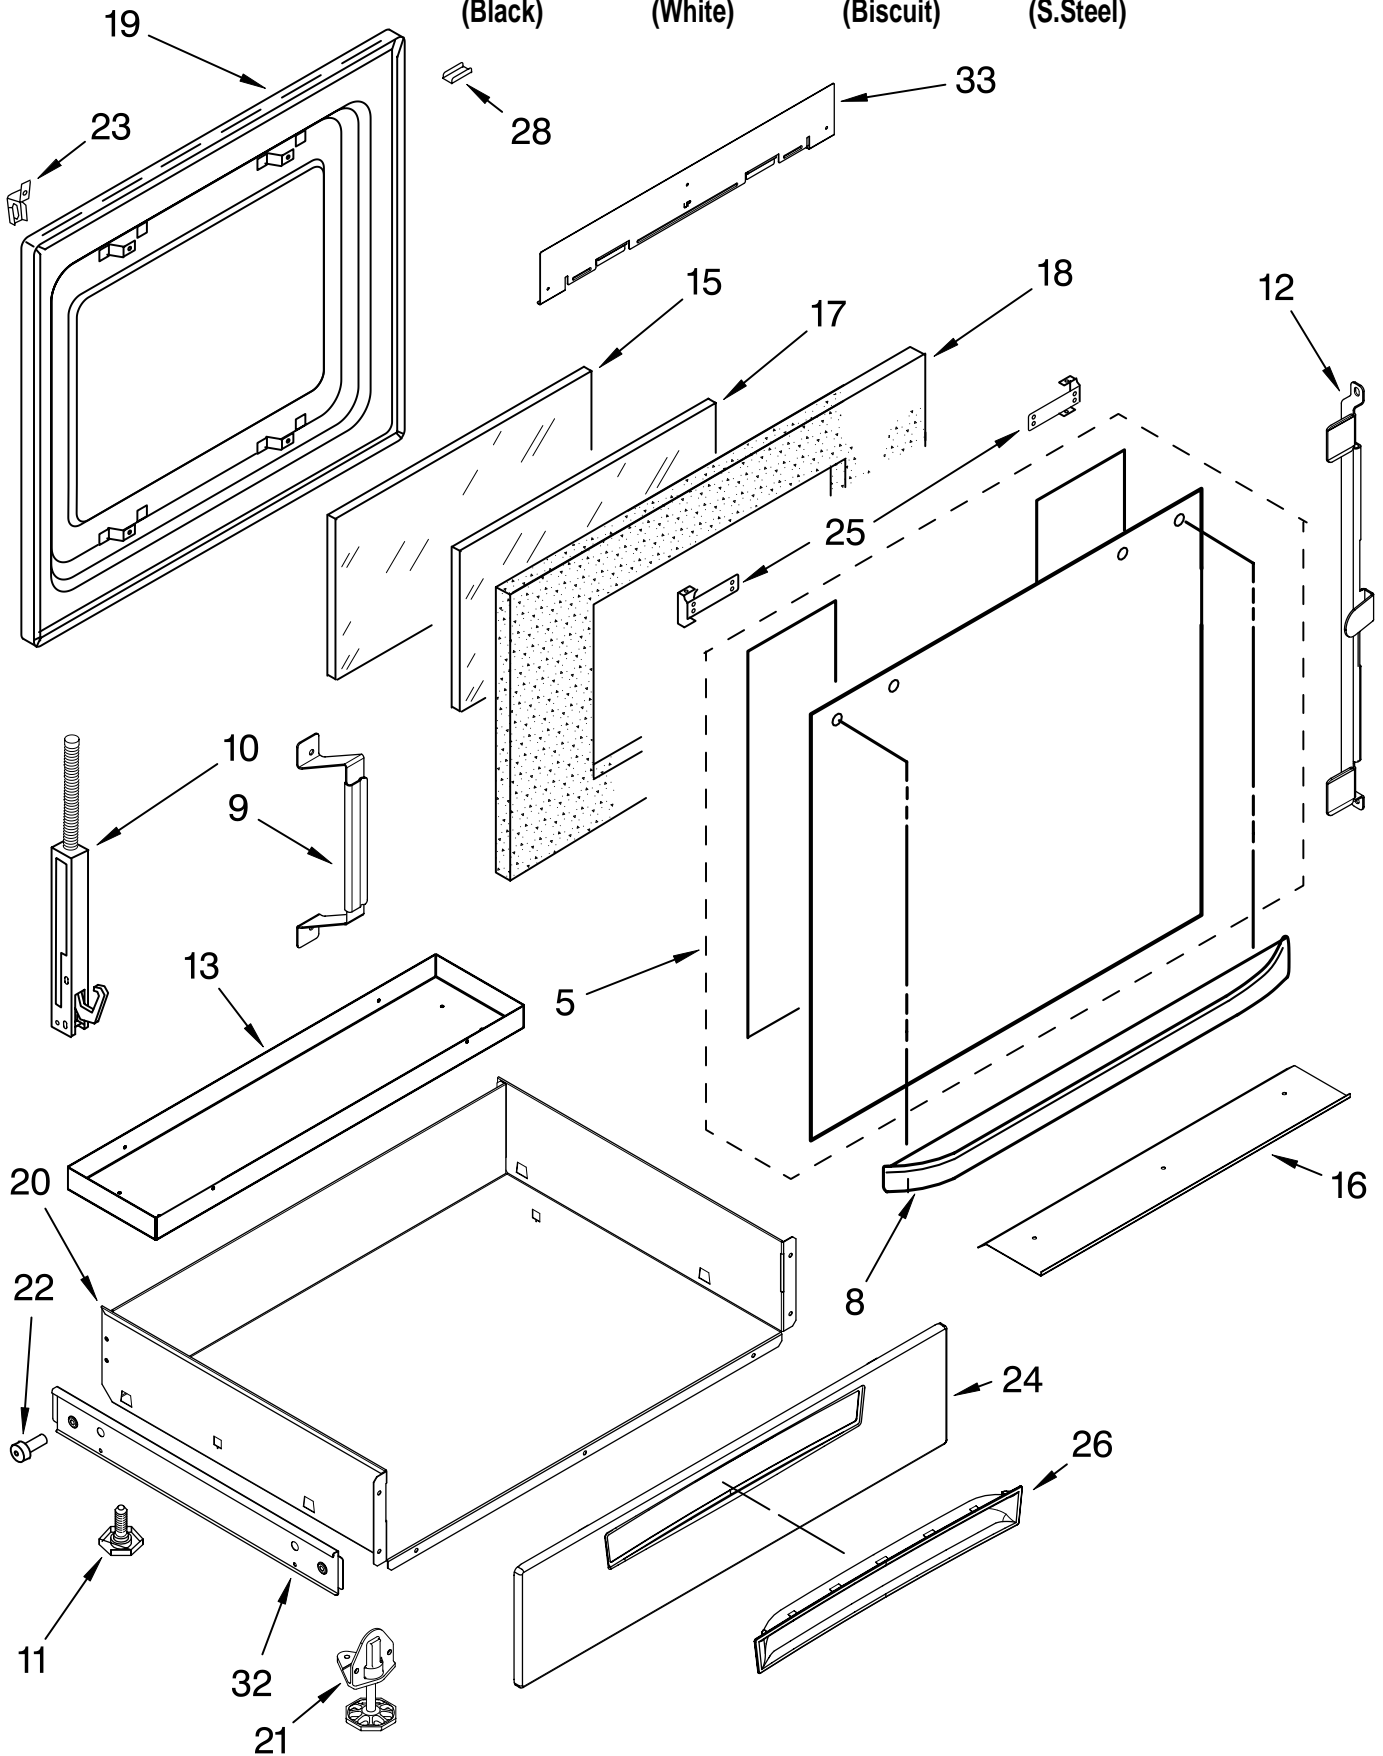

DOOR AND DRAWER PARTS

For Models: GW395LEPB00, GW395LEPQ00, GW395LEPT00, GW395LEPS00
(Black) (White) (Biscuit) (S.Steel)

FOR ORDERING INFORMATION REFER TO PARTS PRICE LIST

DOOR AND DRAWER PARTS

For Models: GW395LEPB00, GW395LEPQ00, GW395LEPT00, GW395LEPS00
(Black) (White) (Biscuit) (S.Steel)

Illus. No.	Part No.	DESCRIPTION
5		Glass, Door Front
	9759641	Black
	9759639	White
	9759640	Biscuit
	9759642	S.Steel
8		Handle, Door
	4448854	Black
	4448855	White
	4448856	Biscuit
9	8302094	Bracket, Central
10		Hinge, Door
	8300571	White RH
	8300572	White LH
11	312701	Foot, Rear
12	8302092	Bracket, Side
13	9757798	Panel, Drawer
15	9757706	Glass, Inner
16	4457114	Shield, Heat Btm
17	4449263	Glass, Inner (2)
18	4451722	Insulation, Door
19	4455618	Liner, Door
20	9757806	Drawer & Roller
21	3196037	Foot, Front
	4449743	Screw
22	422604	Roller, Drawer
23	9759743	Retainer, Door
24		Front, Drawer
	4453921WH	White
	4453921BL	Black
	4453921BT	Biscuit
	4453921SS	S.Steel
25		Bracket, Handle
	9763497	R. Hand
	9763496	L. Hand
	4451040	Screw
26		Handle, Drawer
	9756674WH	White
	9756674BT	Biscuit
	9756674BL	Black
28	4450863	Retainer, Clip
32	9756673	Guide, Roller
33	9757707	Shield, Heat Top

FOR ORDERING INFORMATION REFER TO PARTS PRICE LIST