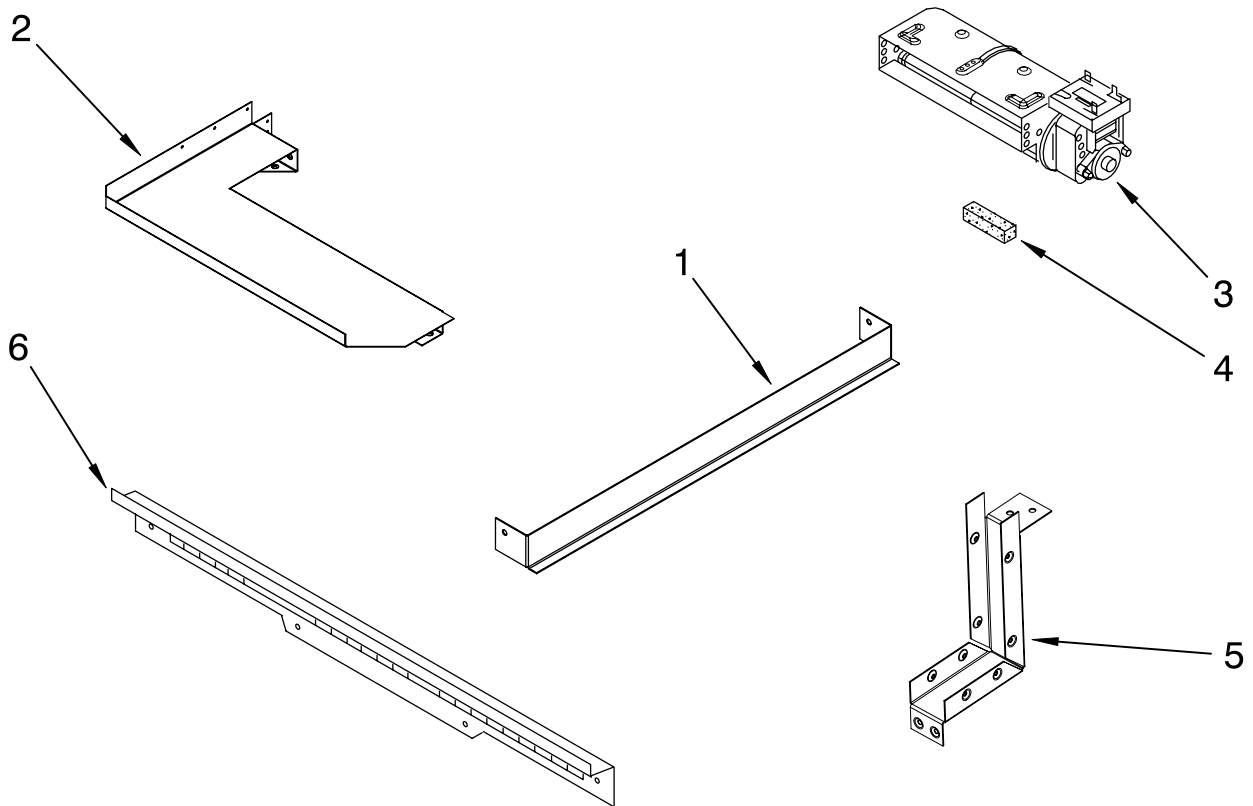

DOOR AND DRAWER PARTS

For Models: GW395LEPB00, GW395LEPQ00, GW395LEPT00, GW395LEPS00
 (Black) (White) (Biscuit) (S.Steel)

Illus. No.	Part No.	DESCRIPTION
5		Glass, Door Front
	9759641	Black
	9759639	White
	9759640	Biscuit
	9759642	S.Steel
8		Handle, Door
	4448854	Black
	4448855	White
	4448856	Biscuit
9	8302094	Bracket, Central
10		Hinge, Door
	8300571	White RH
	8300572	White LH
11	312701	Foot, Rear
12	8302092	Bracket, Side
13	9757798	Panel, Drawer
15	9757706	Glass, Inner
16	4457114	Shield, Heat Btm
17	4449263	Glass, Inner (2)
18	4451722	Insulation, Door
19	4455618	Liner, Door
20	9757806	Drawer & Roller
21	3196037	Foot, Front
	4449743	Screw
22	422604	Roller, Drawer
23	9759743	Retainer, Door
24		Front, Drawer
	4453921WH	White
	4453921BL	Black
	4453921BT	Biscuit
	4453921SS	S.Steel
25		Bracket, Handle
	9763497	R. Hand
	9763496	L. Hand
	4451040	Screw
26		Handle, Drawer
	9756674WH	White
	9756674BT	Biscuit
	9756674BL	Black
28	4450863	Retainer, Clip
32	9756673	Guide, Roller
33	9757707	Shield, Heat Top

FOR ORDERING INFORMATION REFER TO PARTS PRICE LIST

TOP VENTING PARTS

For Models: GW395LEPB00, GW395LEPQ00, GW395LEPT00, GW395LEPS00
 (Black) (White) (Biscuit) (S.Steel)

Illus. No.	Part No.	DESCRIPTION
1	9758810	Front, Air Duct
	4449040	Screw, 8-18 x 3/8
2		Top, Air Duct
	9757827	L.Hand
	9757828	R.Hand
3	8300223	Blower
	4455352	Bracket
	4449809	Screw (4)
4	4451758	Block, Foam
5		Corner, Air Duct
	9756639	R.Hand
	9756638	L.Hand
6	9757117BL	Vent, (Control Panel)
	4450038	Screw