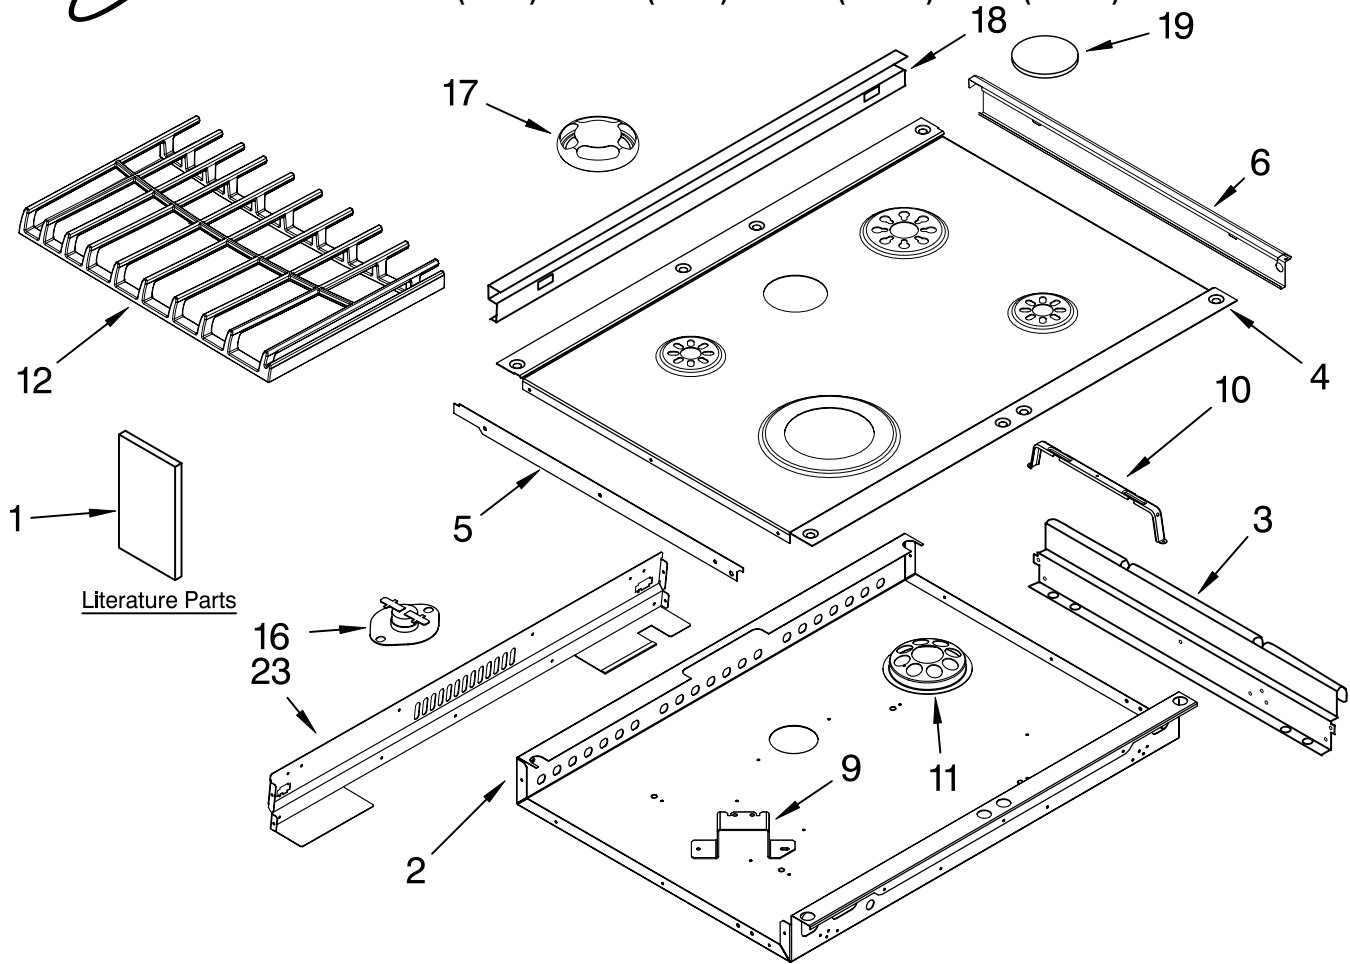

COOKTOP PARTS

For Models: GW395LEPB00, GW395LEPQ00, GW395LEPT00, GW395LEPS00
(Black) (White) (Biscuit) (S.Steel)

30" Slide-In
GAS OVEN
NON-CONV

Illus. No.	Part No.	DESCRIPTION	Illus. No.	Part No.	DESCRIPTION	Illus. No.	Part No.	DESCRIPTION
1	9757447	Literature Parts Installation Instructions Use & Care Guide Tech Sheet Anti-Tip Instruct. Safe Cooking Tips	6	4453875WH 4453875BT 4453875BL 4453875SS 4453870WH 4453870BT 4453870BL 4453870SS 3179776	Trim-CkTop, SI White LH Biscuit LH Black LH S.Steel LH White RH Biscuit RH Black RH S.Steel RH Screw	17	9757766BL 9757766WH 9757766BT	Vent, Center Black White Biscuit
2	9759896	Burner Box	9	3192811 3400843	Bracket, Burner Screw	18	4453865WH 4453865BT 4453865BL 4453865SS 3196160	Trim, Extension White Biscuit Black S.Steel Screw
3	4454023 3179776	Bracket, Mounting Screw	10	9756821 4449809	Support, Wiring Screw (2)	19	9753939GB 9753939EP 9753939GS 3191904 3191905 8273345	Cap, Burner 14K (LF) Black Espresso Mouse Grey 12.5K (RR) Black Mouse Grey Espresso 6K (RF, LR)
4	9757830BT 9757830WH 9757830BL	Cooktop Biscuit White Black	11	9756505BL	Dome Cap, Vent		3191898 3191899 8273343	Black Mouse Grey Espresso
5	9756781BL 9756781WH 9756781BT 3179776	Wall, Side Cktp Black White Biscuit Screw	12	9759756BL 9759756EP 9759756MG 9759755BL 9759755EP 9759755MG	Grate, Burner Black (RH) Espresso (RH) Mouse Grey (RH) Black (LH) Espresso (LH) Mouse Grey (LH)	23	9759629 3179776	Cover, Cktp Rear Screw (4)
			16	9751984 3196160	Bi-Metal Screw (2)			

FOR ORDERING INFORMATION REFER TO PARTS PRICE LIST

CONTROL PANEL PARTS

For Models: GW395LEPB00, GW395LEPQ00, GW395LEPT00, GW395LEPS00
 (Black) (White) (Biscuit) (S.Steel)

Illus. No.	Part No.	DESCRIPTION
1	8191141	Control Panel White
	8191142	Biscuit
	8191143	Black
	8191144	S.Steel
3	9757264	Control, Migration
	9780271	Screw
4	9757119	Bracket, Console
	3179776	Screw (3)