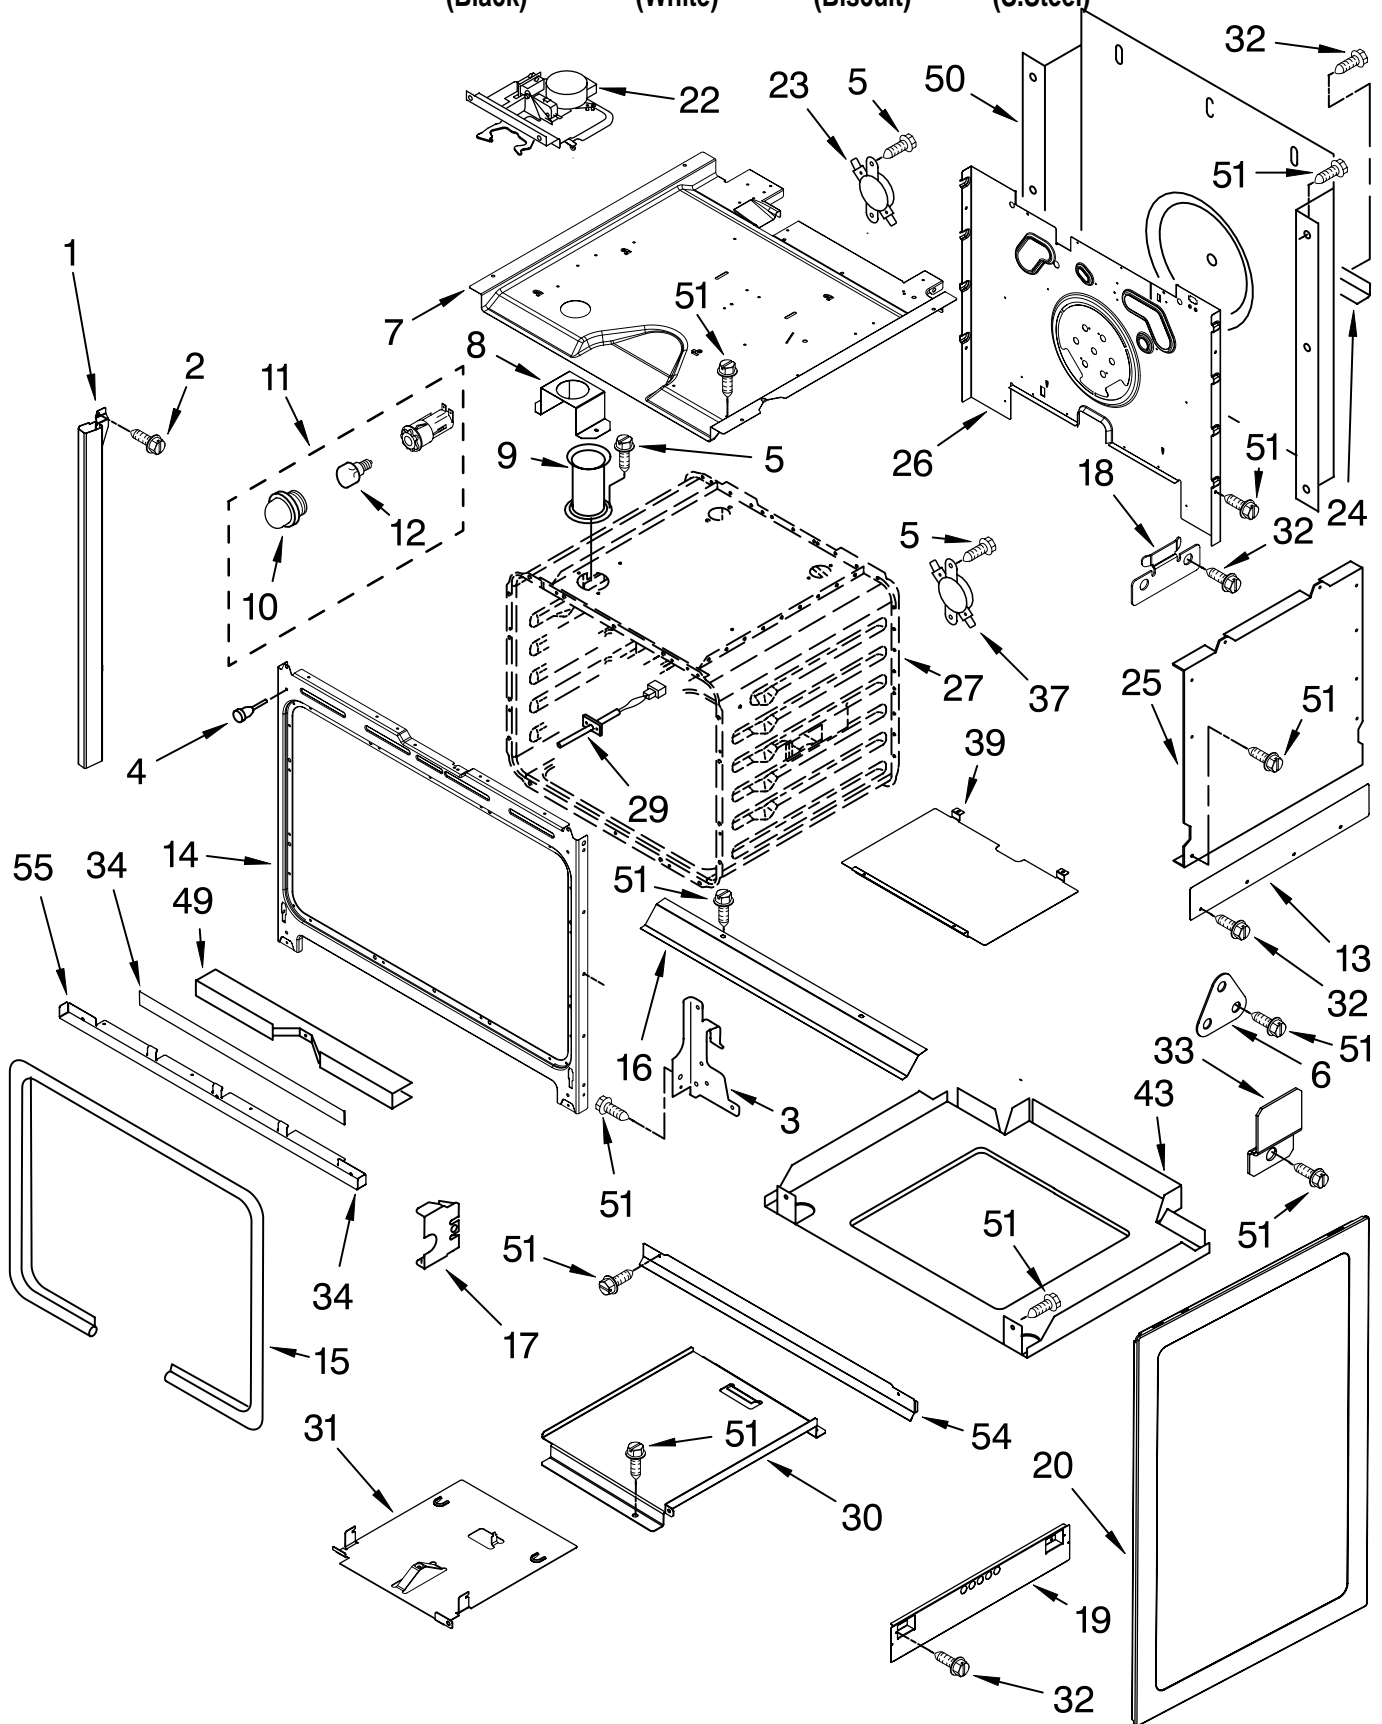

OVEN PARTS

For Models: GW395LEPB02, GW395LEPQ02, GW395LEPT02, GW395LEPS02

(Black)

(White)

(Biscuit)

(S.Steel)

FOR ORDERING INFORMATION REFER TO PARTS PRICE LIST

OVEN PARTS

For Models: GW395LEPB02, GW395LEPQ02, GW395LEPT02, GW395LEPS02

(Black)

(White)

(Biscuit)

(S.Steel)

Illus. No.	Part No.	DESCRIPTION	Illus. No.	Part No.	DESCRIPTION	Illus. No.	Part No.	DESCRIPTION
1		Trim, Side (Right Hand)	15	4455382	Gasket, Door	37	8300802	Thermostat (TOD) (Temp.) SPST
	9757735WH	White	16	4453951	Deflector, Vent Bottom	39	9757070	Plate, Relectance
	9757735BT	Biscuit	17	4452152	Bracket, Mounting	43	4453981	Base, Chassis
	9757735BL	Black	18	9757685	Guide, Side Panel		9756637	Gasket
	9757735SS	S.Steel (Left Hand)	19	9757811	Brace, SidePanel	49	4448933	Retainer, Gasket
	9757734WH	White	20		Oven, Side Panel	50	4451747	Cover, Back
	9757734BT	Biscuit		9760723PB	Black	51	4449809	Screw
	9757734BL	Black		9760723PW	White	54		Vent, Bottom Upper
	9757734SS	S.Steel		9760723PC	Biscuit		9756481WH	White
2	3400832	Screw	22	9760888	Latch, Motorized		9756481BT	Biscuit
3		Hinge Receiver	23	9757807	Thermostat SPST (230)		9756481BL	Black
	4455605	Left Hand	24	8053971	Brace, Main Back		9756481SS	S.Steel
	4455606	Right Hand	25	4455641	Side, Chassis (R.H. & L.H.)	55		Trim, Btm Vent
4	4448520	Bumper, Door					9756485WH	White
5	3196160	Screw	26	9759762	Back, Chassis		9756485BT	Biscuit
6	9757461	Bracket, Side Panel	27		Liner, Oven (Not serviceable)		9756485BL	Black
7	8303099	Top Chassis					9756485SS	S.Steel
8	9759469	Bracket, Vent Sprt	29	4455636	Sensor	FOLLOWING PARTS NOT ILLUSTRATED		
9	9761062	Tube, Vent	30	9756454	Bracket, GOC	INSULATION		
10	4452165	Lens, Light	31	9760223	Slide, GOC		9756817	Insulation, Wrap
11	4452368	Oven Light Assy	32	3196537	Screw		9756470	Insulation, Back
12	4452166	Bulb, Light	33	9759890	Clip, Side Panel			
13	9757732	Shield, Heat	34	9757717	Insulation			
14	9759060	Frame, Front						

FOR ORDERING INFORMATION REFER TO PARTS PRICE LIST