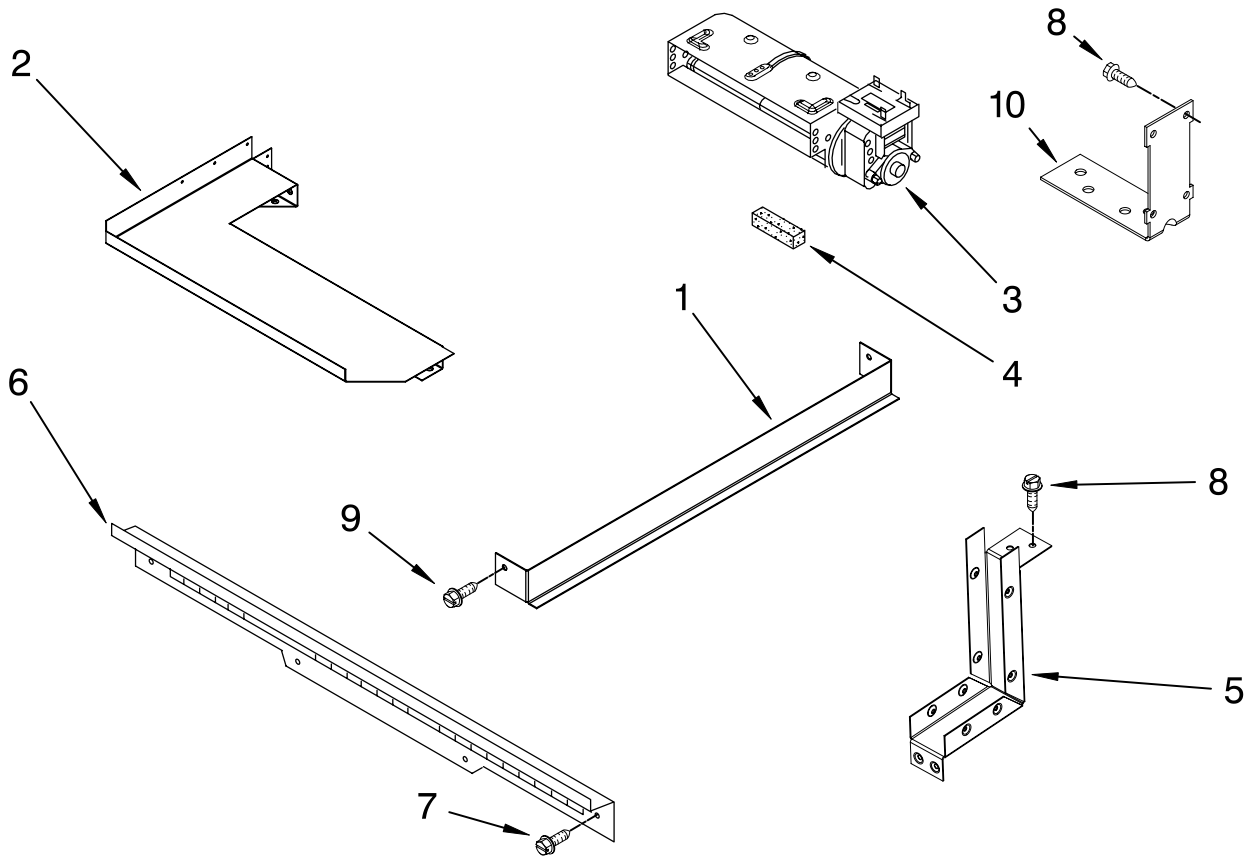

TOP VENTING PARTS

For Models: GW395LEPB02, GW395LEPQ02, GW395LEPT02, GW395LEPS02
(Black) (White) (Biscuit) (S.Steel)

Illus. No.	Part No.	DESCRIPTION
1	9758810	Front, Air Duct
2		Top, Air Duct
	9757827	L.Hand
	9757828	R.Hand
3	9759320	Blower
4	4451758	Block, Foam
5		Corner, Air Duct
	9756639	R.Hand
	9756638	L.Hand
6	9757117BL	Vent, (Control Panel)
7	4450038	Screw
8	4449809	Screw
9	4449040	Screw
10	4455352	Bracket, Blower

FOR ORDERING INFORMATION REFER TO PARTS PRICE LIST