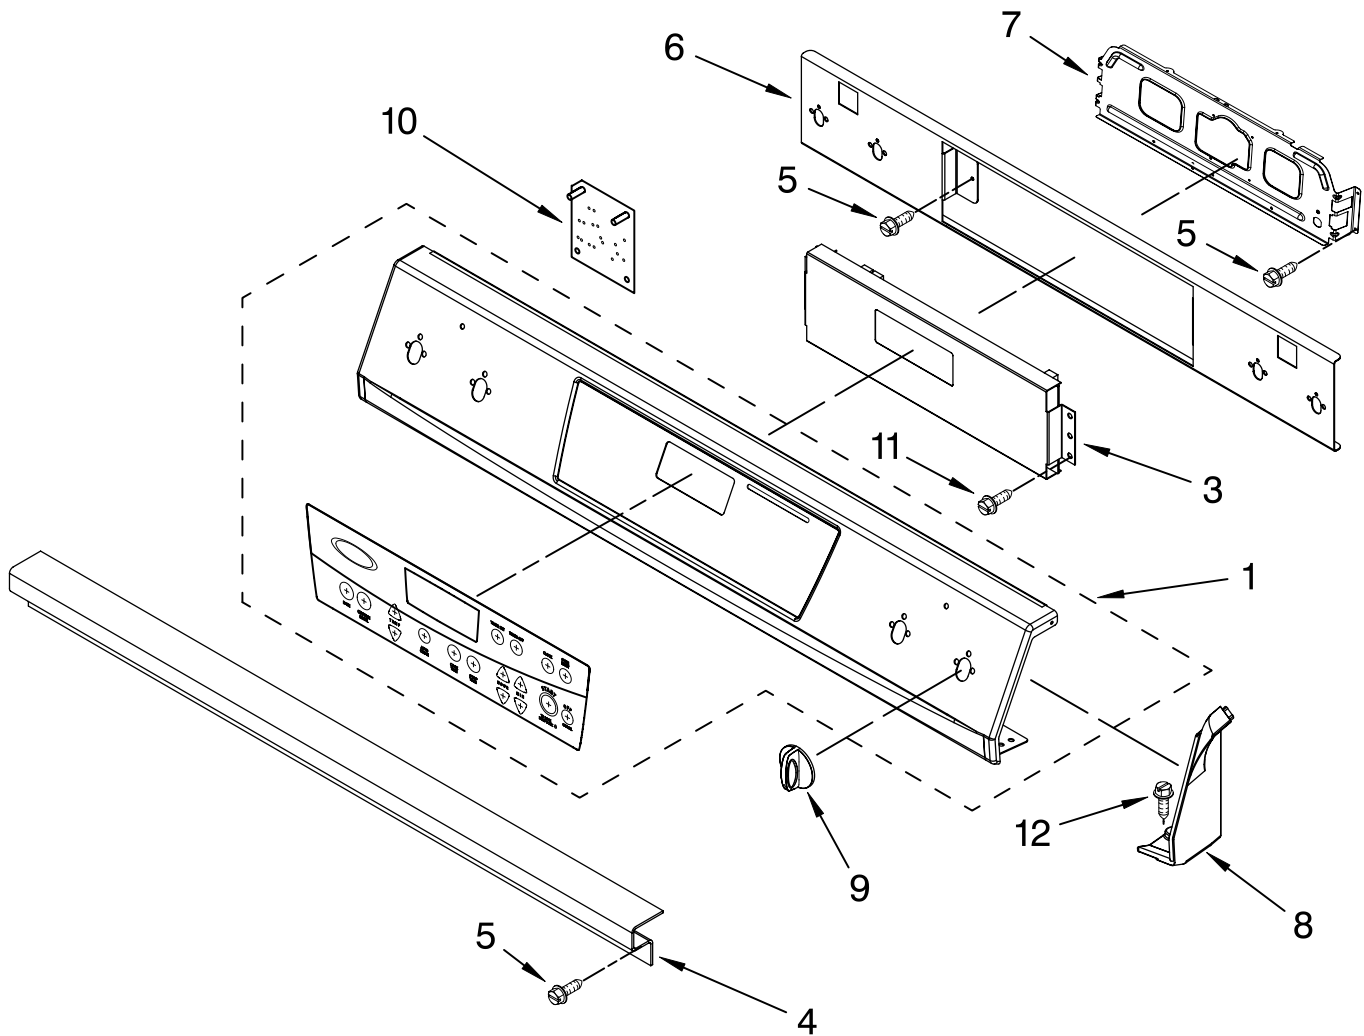

FOR ORDERING INFORMATION REFER TO PARTS PRICE LIST

CONTROL PANEL PARTS

For Models: GW395LEPB02, GW395LEPQ02, GW395LEPT02, GW395LEPS02

(Black)

(White)

(Biscuit)

(S.Steel)

Illus. No.	Part No.	DESCRIPTION
1		Control Panel
	9756506WH	White
	9756506BT	Biscuit
	9756506BL	Black
	9756506SS	S.Steel
3	9760013	Control, Migration
4	9757119	Bracket, Console
5	3196537	Screw
6	9759731	Bracket, Control