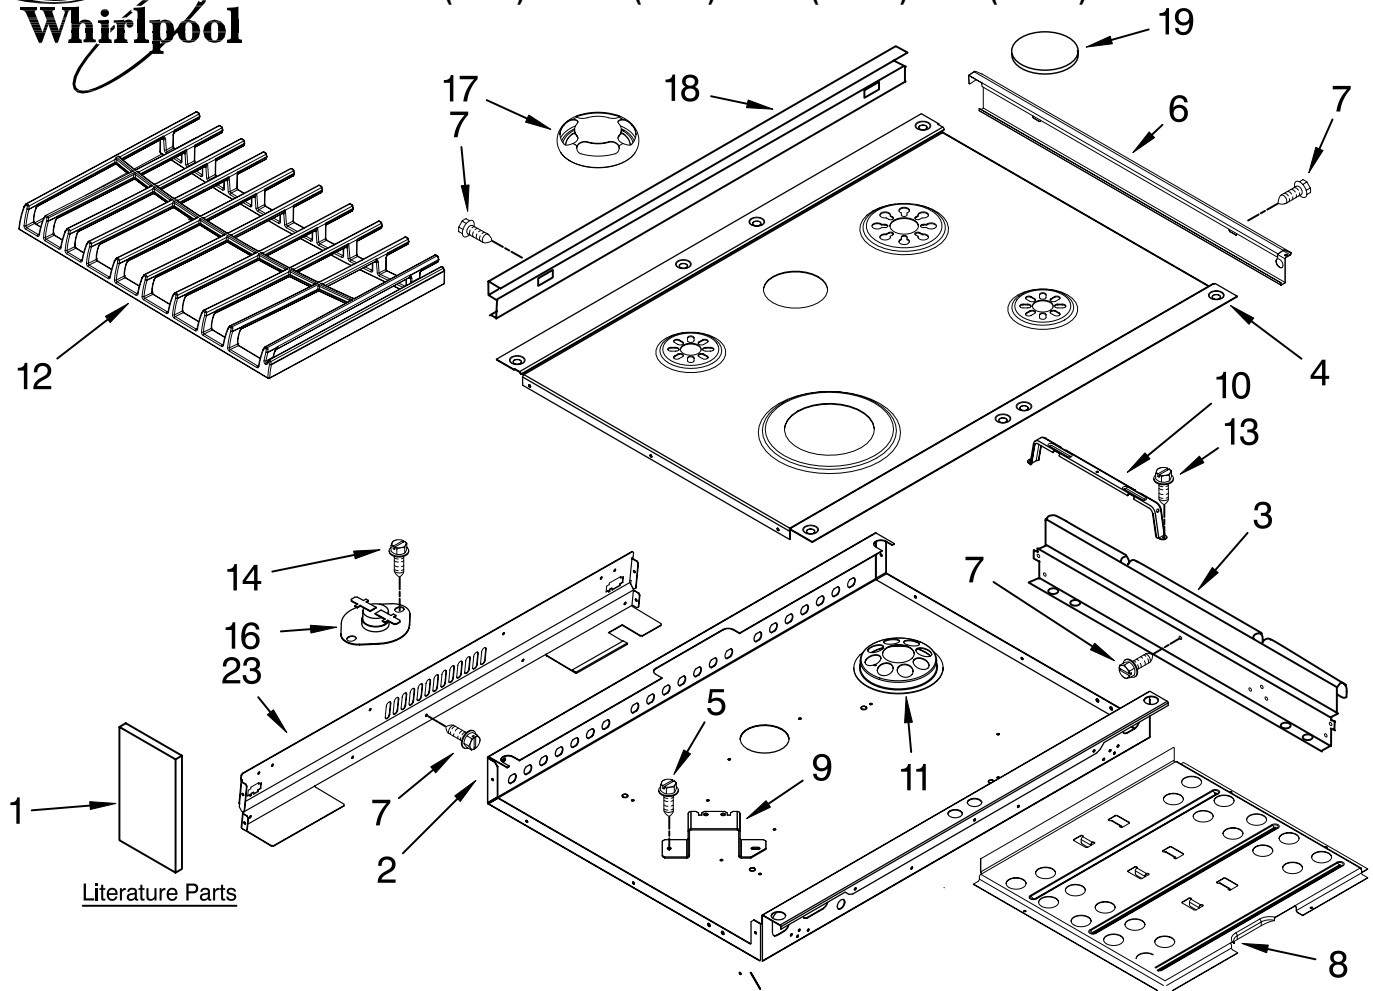

COOKTOP PARTS

For Models: GW395LEPB02, GW395LEPQ02, GW395LEPT02, GW395LEPS02

(Black)

(White)

(Biscuit)

(S.Steel)

30" Slide-In
GAS OVEN
NON-CONV

Literature Parts

Illus. No.	Part No.	DESCRIPTION
1		Literature Parts
	9761413	Installation Instructions
	9762258	Use & Care Guide
	9761386	Tech Sheet
	9757680	Anti-Tip Instruct.
	3191638	Safe Cooking Tips
	9759133	Safe Cooking Tips
2	9759523	Burner Box
3	4454023	Bracket, Mounting
4		Cooktop
	9760428BT	Biscuit
	9760428WH	White
	9760428BL	Black
5	3400843	Screw
6		Trim-CkTop, SI
	9759531WH	White LH
	9759531BT	Biscuit LH
	9759531BL	Black LH
	9759531SS	S.Steel LH
	9759530WH	White RH
	9759530BT	Biscuit RH
	9759530BL	Black RH
	9759530SS	S.Steel RH