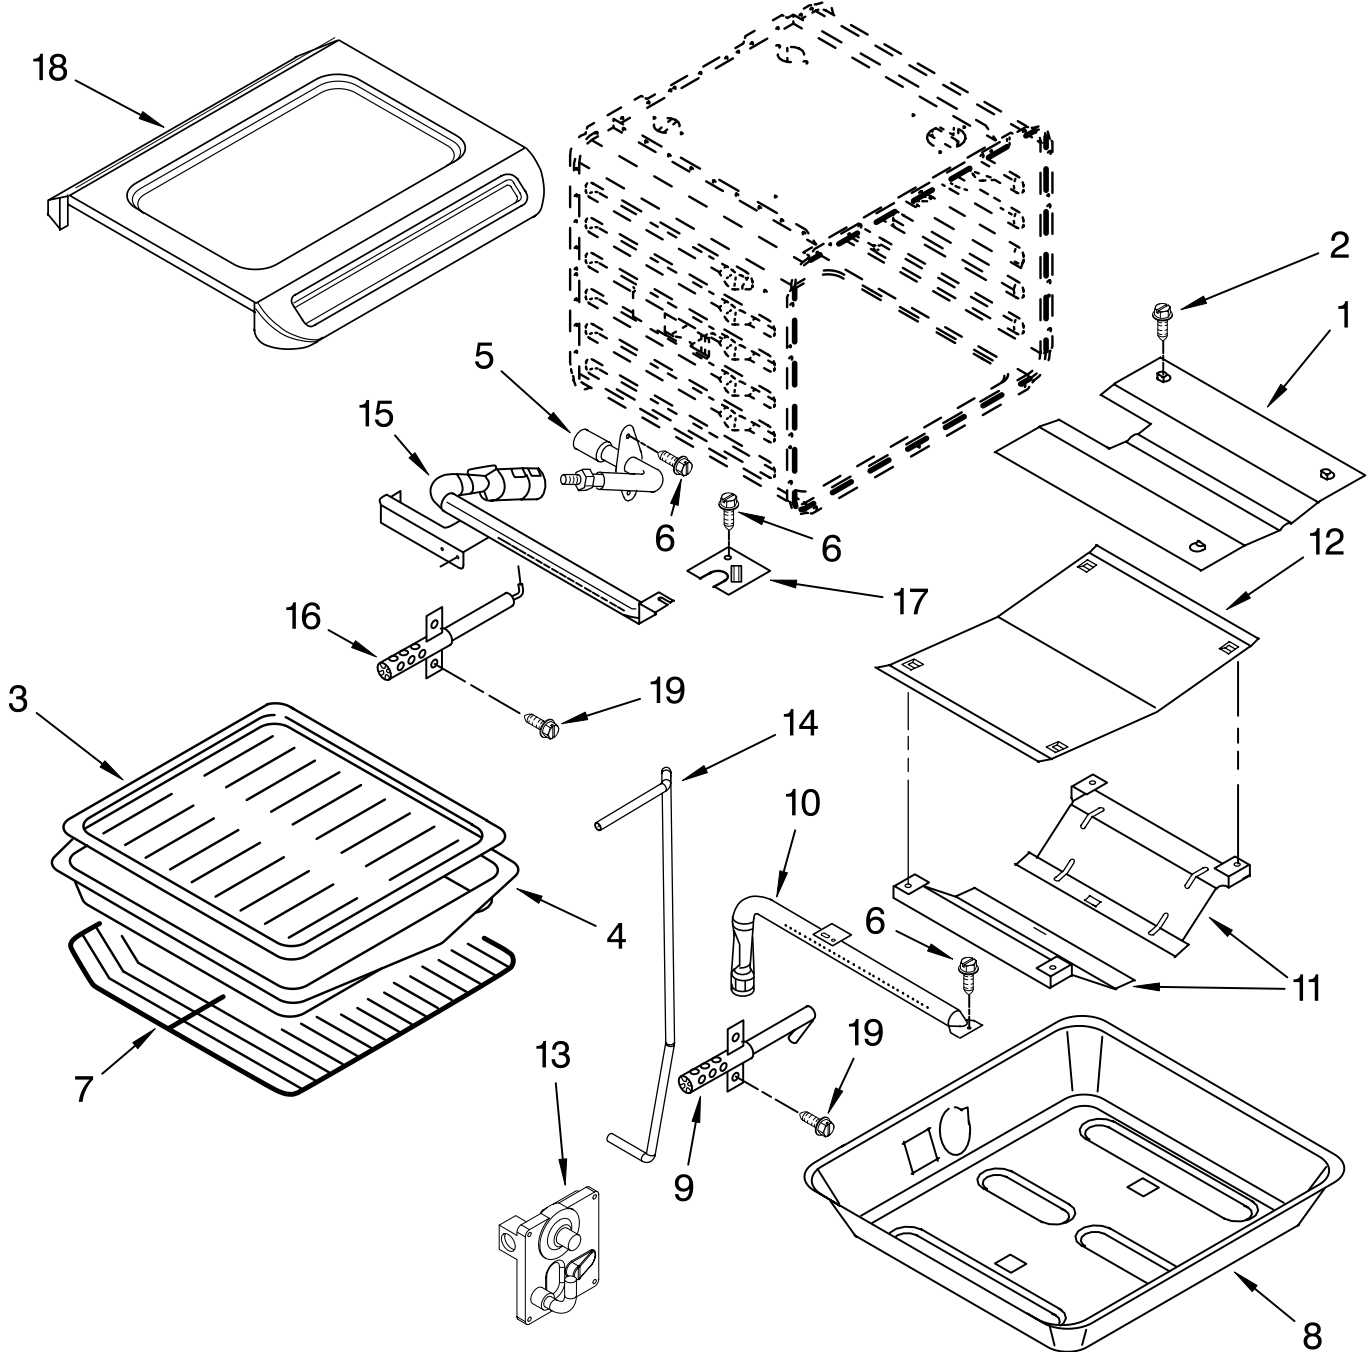

FOR ORDERING INFORMATION REFER TO PARTS PRICE LIST

TOP VENTING PARTS

For Models: GW395LEPB02, GW395LEPQ02, GW395LEPT02, GW395LEPS02
 (Black) (White) (Biscuit) (S.Steel)

Illus. No.	Part No.	DESCRIPTION
1	9758810	Front, Air Duct
2		Top, Air Duct
	9757827	L.Hand
	9757828	R.Hand
3	9759320	Blower
4	4451758	Block, Foam
5		Corner, Air Duct
	9756639	R.Hand
	9756638	L.Hand
6	9757117BL	Vent, (Control Panel)
7	4450038	Screw
8	4449809	Screw
9	4449040	Screw
10	4455352	Bracket, Blower

FOR ORDERING INFORMATION REFER TO PARTS PRICE LIST

INTERNAL OVEN PARTS

For Models: GW395LEPB02, GW395LEPQ02, GW395LEPT02, GW395LEPS02

(Black)

(White)

(Biscuit)

(S.Steel)

Illus. No.	Part No.	DESCRIPTION
1	9752980	Shield, Flame
2	3196176	Screw
3	4457277	Grill, Broiler
4	4457276	Pan, Broiler
5	9757779	Fitting, Broiler
6	3196176	Screw