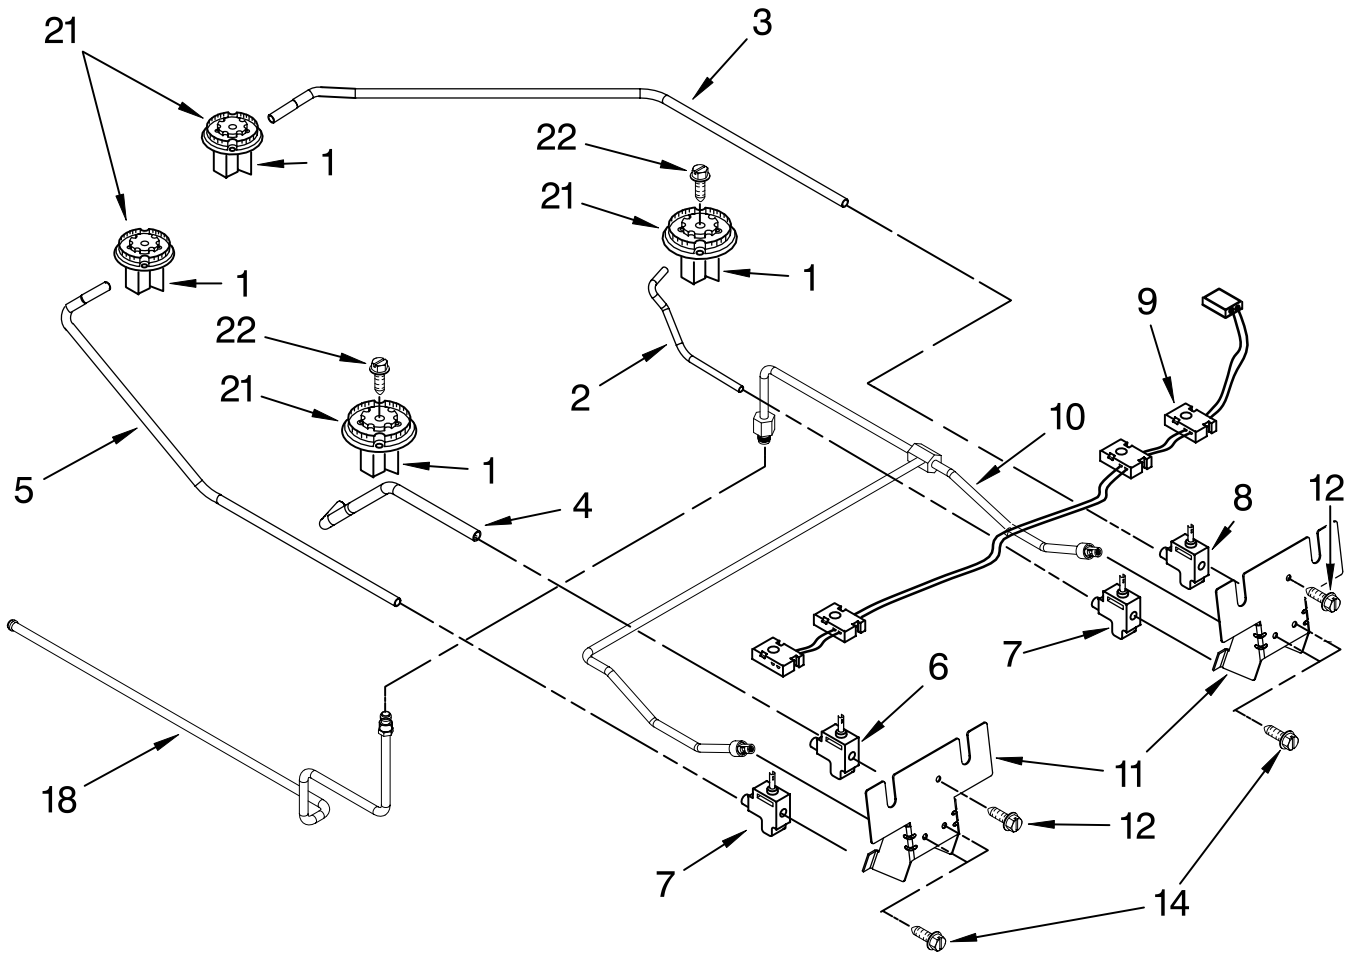

COOKTOP BURNER PARTS

For Models: GW395LEPB03, GW395LEPQ03, GW395LEPT03, GW395LEPS03
(Black) (White) (Biscuit) (S.Steel)

Illus. No.	Part No.	DESCRIPTION
1		Burner Base w/Orifice
	9782447	Small (2)
	9782448	Large
	9782449	Turbi
2	9756827	Tubing, Burner(RF)
3	9756828	Tubing, Burner(RR)
4	9759759	Tubing, Burner(LF)
5	9756829	Tubing, Burner(LR)
6	4456818	Valve, Turbi

Illus. No.	Part No.	DESCRIPTION
7	4456816	Valve, Burner Small (2)
8	4456817	Valve, Burner Large
9	9756822	Spark Switch & Harness Assembly
10	4453755	Tube, Manifold
11	9756803	Manifold

Illus. No.	Part No.	DESCRIPTION
12	3196537	Screw
14	8523704	Bolt, Valve (4)
18	4453754	Tubing GDS to Manifold
21		Head, Burner
	9759894	Small (2)
	4455981	Large (1)
	4455849	Turbi (1)
	3368921	Screw, 7-18 x .750

FOR ORDERING INFORMATION REFER TO PARTS PRICE LIST