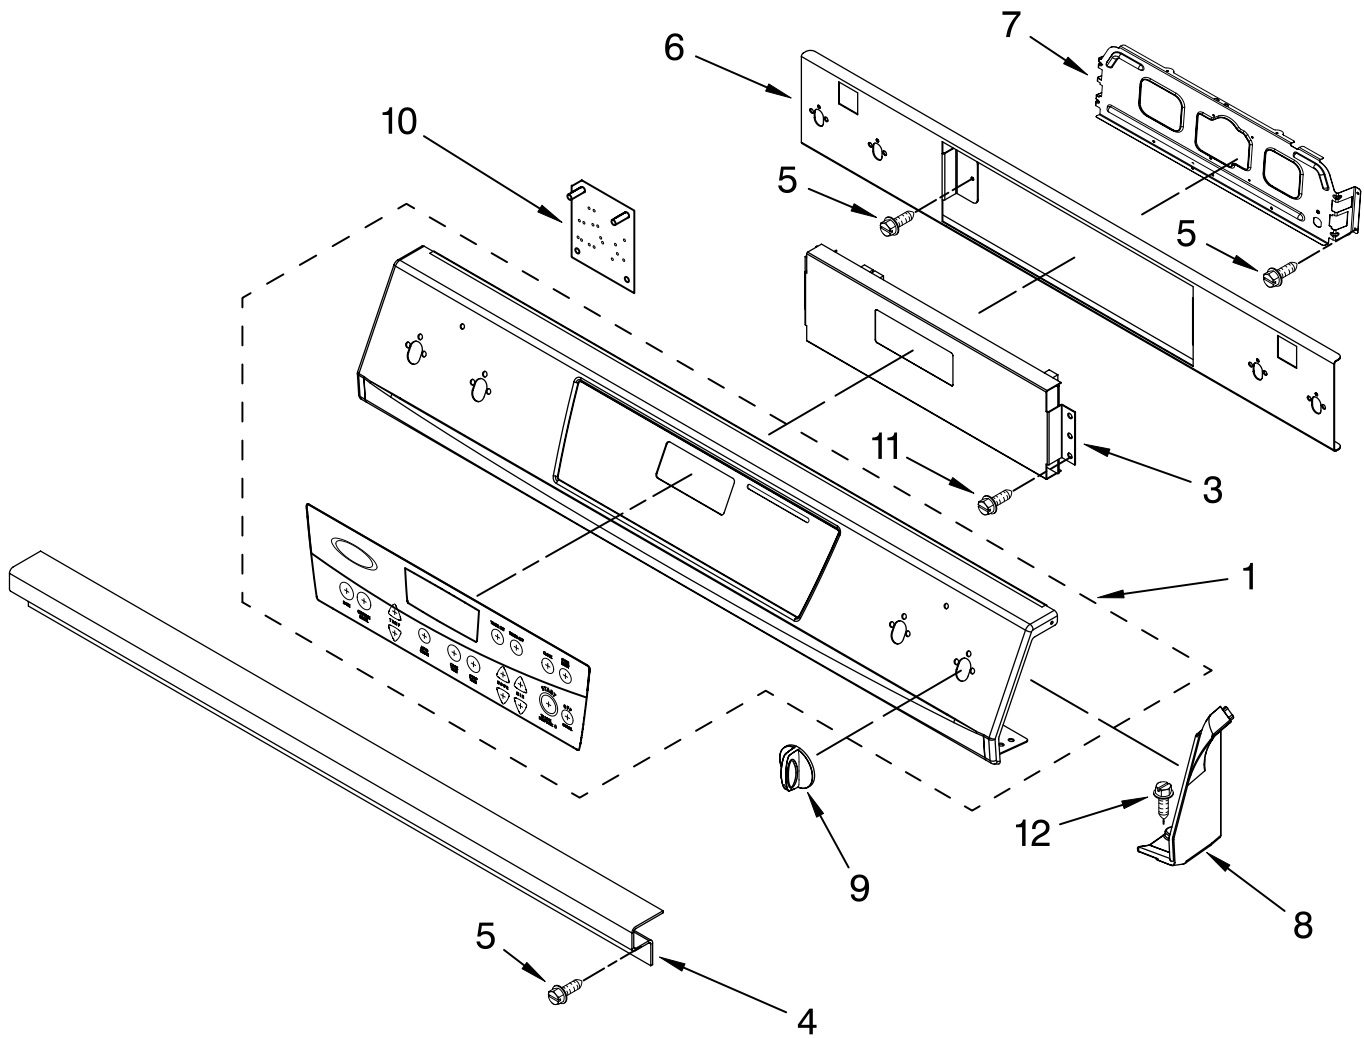

CONTROL PANEL PARTS

For Models: GW395LEPB03, GW395LEPQ03, GW395LEPT03, GW395LEPS03
(Black) (White) (Biscuit) (S.Steel)

Illus. No.	Part No.	DESCRIPTION
1		Control Panel
	9756506WH	White
	9756506BT	Biscuit
	9756506BL	Black
	9756506SS	S.Steel
3	9760013	Control, Migration
4	9757119	Bracket, Console
5	3196537	Screw
6	9759731	Bracket, Control

Illus. No.	Part No.	DESCRIPTION
7	9757409	Support, Gas Valve
8		Endcap
	9756614BT	Biscuit LH
	9756614WH	White LH
	9756614BL	Black LH
	9756611BT	Biscuit RH
	9756611WH	White RH
	9756611BL	Black RH

Illus. No.	Part No.	DESCRIPTION
9		Knob
	9759941BL	Black
	9759941WH	White
	9759941BT	Biscuit
10	9758080	Module, Spark
11	9780271	Screw
12	3196172	Screw

FOR ORDERING INFORMATION REFER TO PARTS PRICE LIST