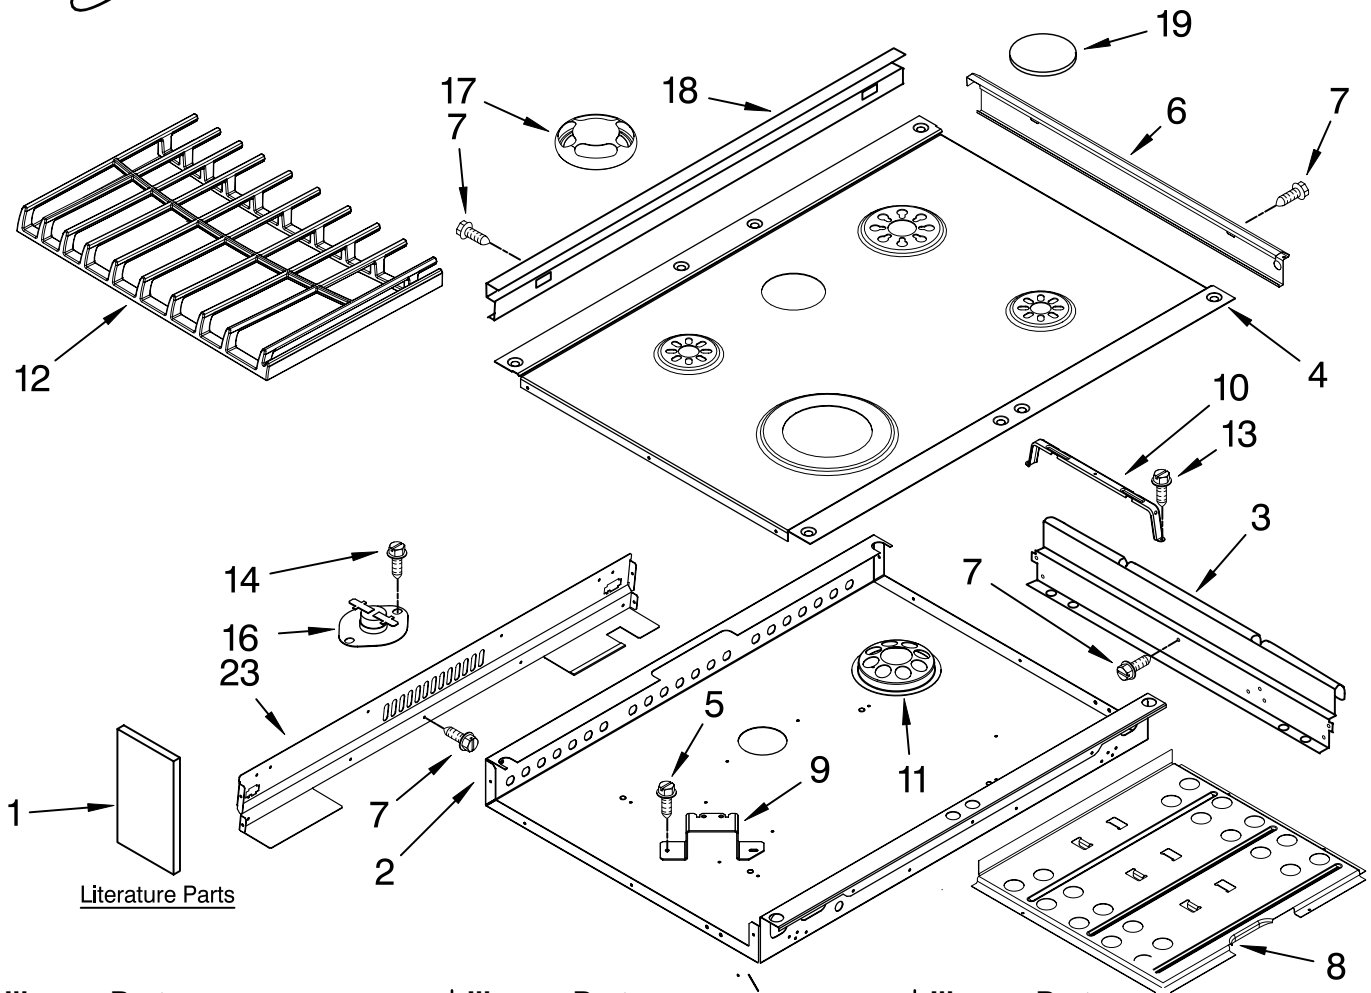

COOKTOP PARTS

For Models: GW395LEPB03, GW395LEPQ03, GW395LEPT03, GW395LEPS03
 (Black) (White) (Biscuit) (S.Steel)

30" Slide-In
 GAS OVEN
 NON-CONV

Literature Parts

Illus. No.	Part No.	DESCRIPTION
1	9761413	Literature Parts Installation Instructions
	W10086240	Use & Care Guide
	9761386	Tech Sheet
	9757680	Anti-Tip Instruct.
	3191638	Safe Cooking Tips
	9759133	Safe Cooking Tips
2	9759523	Burner Box
3	4454023	Bracket, Mounting
4		Cooktop
	9760428BT	Biscuit
	9760428WH	White
	9760428BL	Black
5	3400843	Screw
6		Trim-CkTop, SI
	9759531WH	White LH
	9759531BT	Biscuit LH
	9759531BL	Black LH
	9759531SS	S.Steel LH
	9759530WH	White RH
	9759530BT	Biscuit RH
	9759530BL	Black RH
	9759530SS	S.Steel RH

FOR ORDERING INFORMATION REFER TO PARTS PRICE LIST

CONTROL PANEL PARTS

For Models: GW395LEPB03, GW395LEPQ03, GW395LEPT03, GW395LEPS03
(Black) (White) (Biscuit) (S.Steel)

Illus. No.	Part No.	DESCRIPTION
1		Control Panel
	9756506WH	White
	9756506BT	Biscuit
	9756506BL	Black
	9756506SS	S.Steel
3	9760013	Control, Migration
4	9757119	Bracket, Console
5	3196537	Screw
6	9759731	Bracket, Control