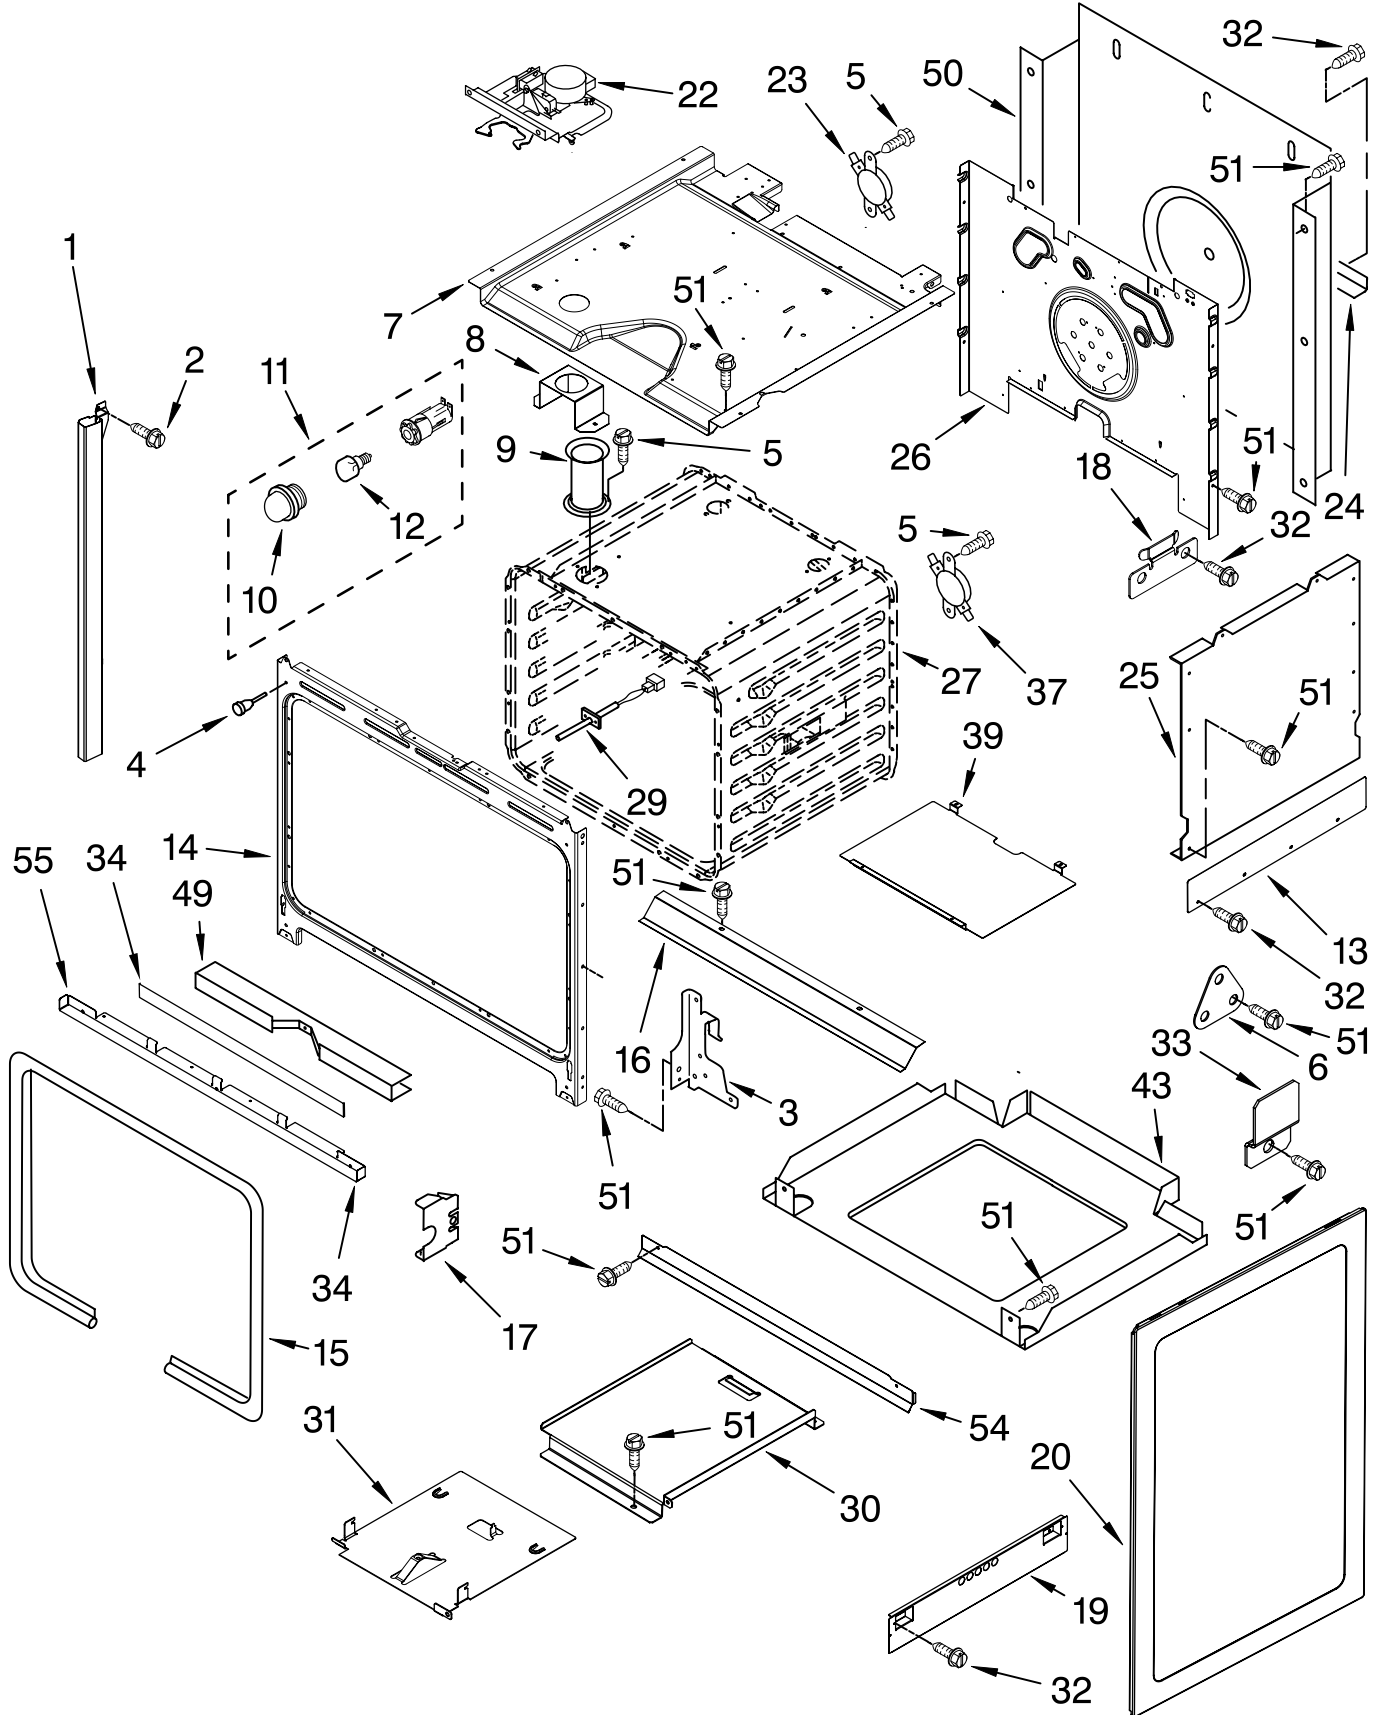

OVEN PARTS

For Models: GW395LEPB03, GW395LEPQ03, GW395LEPT03, GW395LEPS03
(Black) (White) (Biscuit) (S.Steel)

FOR ORDERING INFORMATION REFER TO PARTS PRICE LIST

OVEN PARTS

For Models: GW395LEPB03, GW395LEPQ03, GW395LEPT03, GW395LEPS03
(Black) (White) (Biscuit) (S.Steel)

Illus. No.	Part No.	DESCRIPTION	Illus. No.	Part No.	DESCRIPTION	Illus. No.	Part No.	DESCRIPTION
1		Trim, Side (Right Hand)	15	4455382	Gasket, Door	39	9757070	Plate, Relectance
	9757735WH	White	16	4453951	Deflector, Vent Bottom	43	4453981	Base, Chassis
	9757735BT	Biscuit					9756637	Gasket
	9757735BL	Black	17	4452152	Bracket, Mounting	49	4448933	Retainer, Gasket
	9757735SS	S.Steel (Left Hand)	18	9757685	Guide, Side Panel	50	4451747	Cover, Back
	9757734WH	White	19	9757811	Brace, SidePanel	51	4449809	Screw
	9757734BT	Biscuit	20		Oven, Side Panel	54		Vent, Bottom Upper
	9757734BL	Black		9760723PB	Black		9756481WH	White
	9757734SS	S.Steel		9760723PW	White		9756481BT	Biscuit
2	3400832	Screw		9760723PC	Biscuit		9756481BL	Black
3		Hinge Receiver	22	9760888	Latch, Motorized		9756481SS	S.Steel
	4455605	Left Hand	23	9757807	Thermostat SPST (230)	55		Trim, Btm Vent
	4455606	Right Hand	24	8053971	Brace, Main Back		9756485WH	White
4	9760749	Bumper, Door	25	4455641	Side, Chassis (R.H. & L.H.)		9756485BT	Biscuit
5	3196160	Screw	26	9759762	Back, Chassis		9756485BL	Black
6	9757461	Bracket, Side Panel	27		Liner, Oven (Not serviceable)		9756485SS	S.Steel
7	8303099	Top Chassis	29	4455636	Sensor	FOLLOWING PARTS NOT ILLUSTRATED		
8	9759469	Bracket, Vent Sprt	30	9756454	Bracket, GOC	INSULATION		
9	9761062	Tube, Vent	31	9760223	Slide, GOC		9756817	Insulation, Wrap
10	W10067870	Lens, Light	32	3196537	Screw		9756470	Insulation, Back
11	W10009930	Oven Light Assy	33	9759890	Clip, Side Panel			
12	4452166	Bulb, Light	34	9757717	Insulation			
13	9757732	Shield, Heat	37	8300802	Thermostat (TOD) (Temp.) SPST			
14	9760756	Frame, Front						

FOR ORDERING INFORMATION REFER TO PARTS PRICE LIST