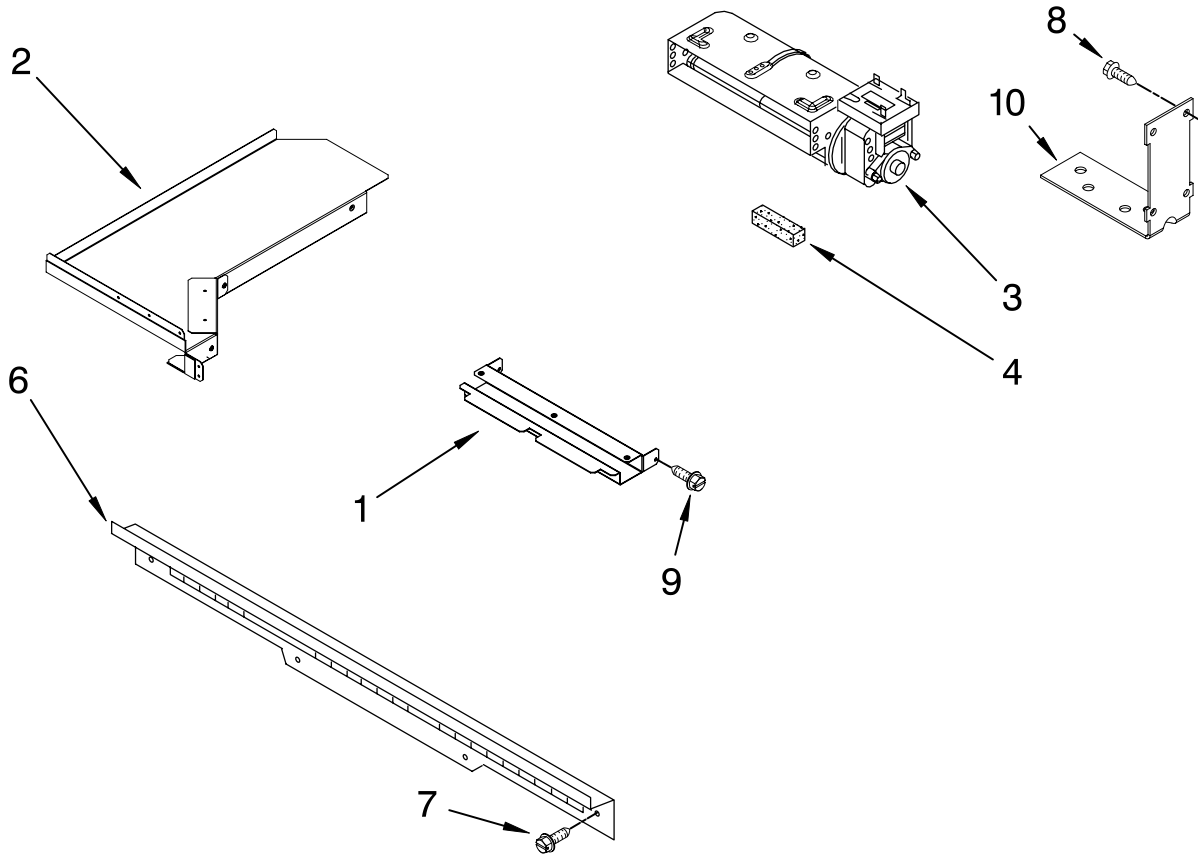

DOOR AND DRAWER PARTS

For Models: GW395LEPB04, GW395LEPQ04, GW395LEPT04, GW395LEPS04
 (Black) (White) (Biscuit) (S.Steel)

Illus. No.	Part No.	DESCRIPTION
5		Glass, Door Front
	9759641	Black
	9759639	White
	9759640	Biscuit
	9759642	S.Steel
6	3196537	Screw
7	9759635	Spacer, Glass
8		Handle, Door
	4448854	Black
	4448855	White
	4448856	Biscuit
9	9759230	Bracket, Central
10		Hinge, Door
	9760571	White RH
	9760572	White LH
11	9761935	Foot, Rear
12	9759229	Bracket, Side
13	9760592	Panel, Drawer
15	9757706	Glass, Inner
16	4457114	Shield, Heat Btm
17	9759225	Glass, Inner (2)
18	4451722	Insulation, Door
19	9759413	Liner, Door
20	9757806	Drawer & Roller
21	3196037	Foot, Front
22	422604	Roller, Drawer
23	4457132	Retainer, Glass
24		Front, Drawer
	4453921WH	White
	4453921BL	Black
	4453921BT	Biscuit
	4453921SS	S.Steel
25		Bracket, Handle
	9763497	R. Hand
	9763496	L. Hand
	4451040	Screw
26		Handle, Drawer
	9756674WH	White
	9756674BT	Biscuit
	9756674BL	Black
28	4450863	Retainer, Clip
29		Track, Drawer
	9756837	R.Side
	9756839	L.Side
30		Side, Base
	9759953	R.Side
	9759954	L.Side
31	4449743	Screw
32	9756673	Guide, Roller
33	4457103	Shield, Heat Top
34	4451040	Screw
35	4449809	Screw

FOR ORDERING INFORMATION REFER TO PARTS PRICE LIST

TOP VENTING PARTS

For Models: GW395LEPB04, GW395LEPQ04, GW395LEPT04, GW395LEPS04
 (Black) (White) (Biscuit) (S.Steel)

Illus. No.	Part No.	DESCRIPTION
1	W10105780	Front, Air Duct
2	W10068600	Top, Air Duct
	W10068590	L.Hand
		R.Hand
3	9759320	Blower
4	4451758	Block, Foam
6	9757117BL	Vent, (Control Panel)
7	4450038	Screw
8	4449809	Screw
9	4449040	Screw
10	4455352	Bracket, Blower