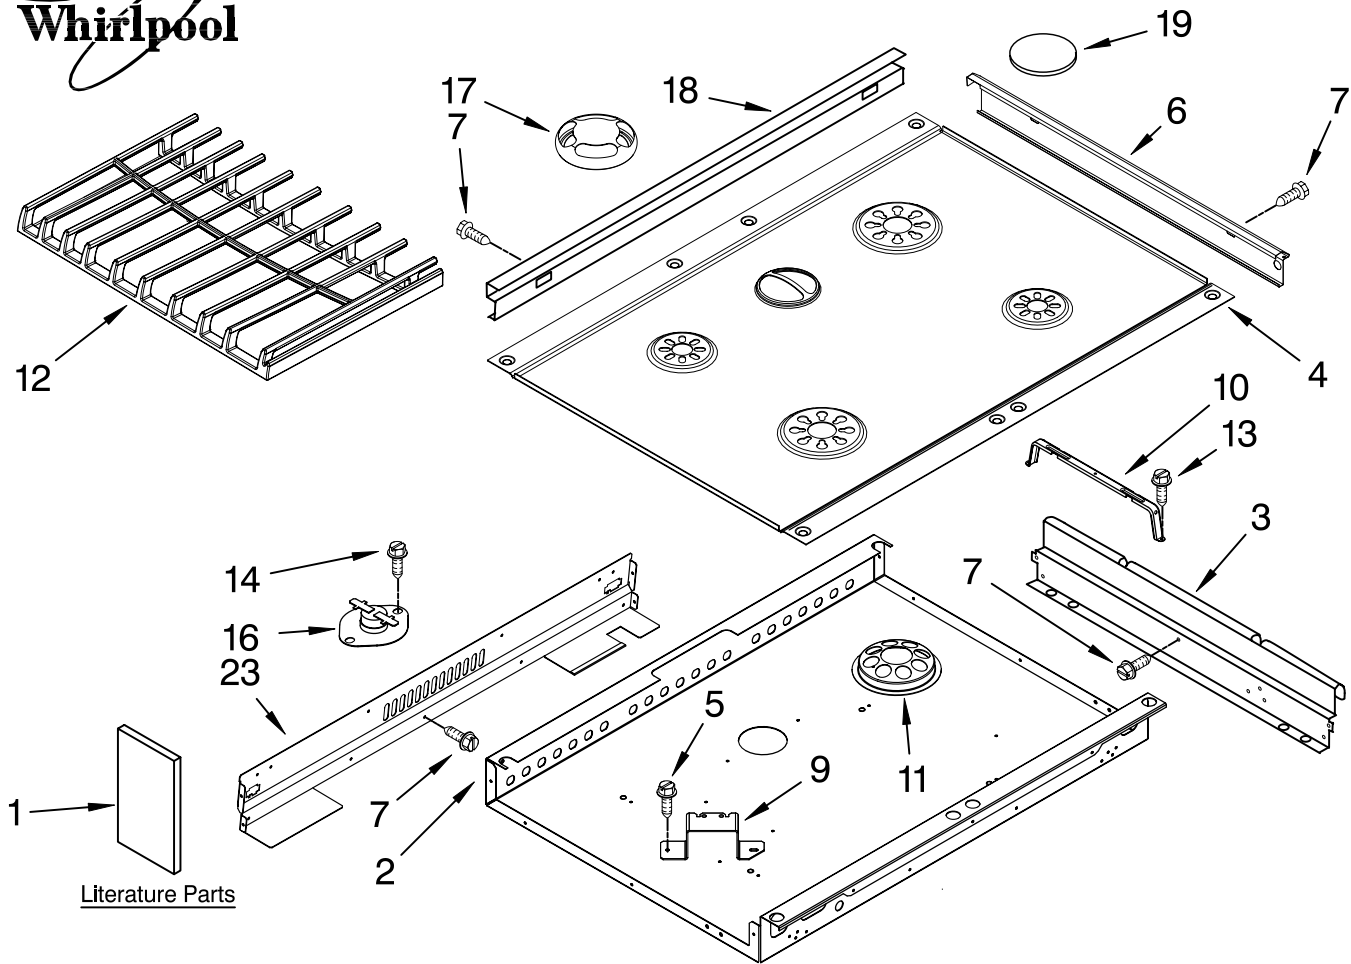

COOKTOP PARTS

For Models: GW395LEPB04, GW395LEPQ04, GW395LEPT04, GW395LEPS04
(Black) (White) (Biscuit) (S.Steel)

30" Slide-In
GAS OVEN
NON-CONV

Literature Parts

Illus. No.	Part No.	DESCRIPTION	Illus. No.	Part No.	DESCRIPTION	Illus. No.	Part No.	DESCRIPTION
1		Literature Parts	7	3196537	Screw	17		Vent, Center
	9761413	Installation Instructions	9	3192811	Bracket, Burner		9760224BL	Black
	W10086240	Use & Care Guide	10	9756821	Support, Wiring		9760224WH	White
	9761386	Tech Sheet	11		Dome Cap, Vent		9760224BT	Biscuit
	9757680	Anti-Tip Instruct.		9760225BL	Black	18		Trim, Extension
	3191638	Safe Cooking Tips		9760225WH	White		9760520WH	White
	9759133	Safe Cooking Tips		9760225BT	Biscuit		9760520BT	Biscuit
2	9759523	Burner Box	12		Grate, Burner		9760520BL	Black
3	4454023	Bracket, Mounting		9759756BL	Black (RH)		9760520SS	S.Steel
4		Cooktop		9759756EP	Espresso (RH)	19		Cap, Burner
	W10005960	Biscuit		9759756MG	Mouse Grey (RH)		3191904	Black
	W10005970	White		9759755BL	Black (LH)		3191905	Mouse Grey
	W10005980	Black		9759755EP	Espresso (LH)		8273345	Espresso
5	3400843	Screw		9759755MG	Mouse Grey (LH)		3191898	Black
6		Trim-CkTop, SI	13	4449809	Screw		3191899	Mouse Grey
	9759531WH	White LH	14	3196160	Screw		8273343	Espresso
	9759531BT	Biscuit LH	16	9759944	Thermostat (60c)		3191898	Black
	9759531BL	Black LH					3191899	Mouse Grey
	9759531SS	S.Steel LH					8273343	Espresso
	9759530WH	White RH					9759629	Cover, Cktp Rear
	9759530BT	Biscuit RH						
	9759530BL	Black RH						
	9759530SS	S.Steel RH						

FOR ORDERING INFORMATION REFER TO PARTS PRICE LIST

CONTROL PANEL PARTS

For Models: GW395LEPB04, GW395LEPQ04, GW395LEPT04, GW395LEPS04
(Black) (White) (Biscuit) (S.Steel)

Illus. No.	Part No.	DESCRIPTION
1		Control Panel
	9762268WH	White
	9762268BT	Biscuit
	9762268BL	Black
	9762268SS	S.Steel
3	9760013	Control, Migration
4	9757119	Bracket, Console
5	3196537	Screw
6	9759731	Bracket, Control