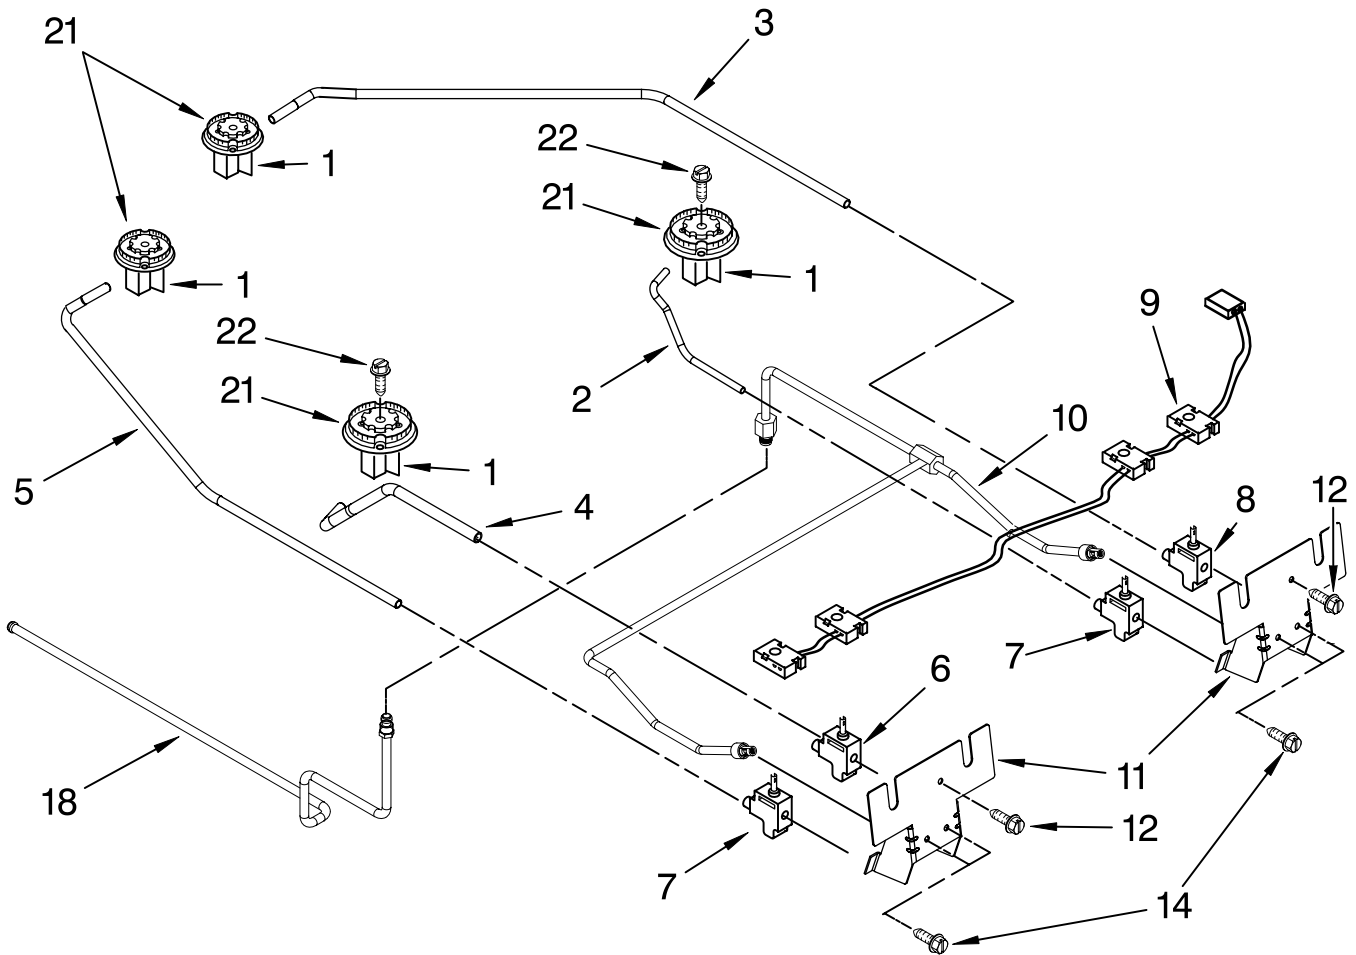

COOKTOP BURNER PARTS

For Models: GW395LEPB04, GW395LEPQ04, GW395LEPT04, GW395LEPS04
(Black) (White) (Biscuit) (S.Steel)

Illus. No.	Part No.	DESCRIPTION
1		Burner Base w/Orifice
	W10110375	Small (2)
	W10110376	Large
	W10110377	Turbi
2	9756827	Tubing, Burner(RF)
3	9756828	Tubing, Burner(RR)
4	9759759	Tubing, Burner(LF)
5	9756829	Tubing, Burner(LR)
6	4456818	Valve, Turbi

Illus. No.	Part No.	DESCRIPTION
7	4456816	Valve, Burner Small (2)
8	4456817	Valve, Burner Large
9	9756822	Spark Switch & Harness Assembly
10	4453755	Tube, Manifold
11	9756803	Manifold

Illus. No.	Part No.	DESCRIPTION
12	3196537	Screw
14	8523704	Bolt, Valve (4)
18	4453754	Tubing GDS to Manifold
21		Head, Burner
	8286181	Small (2)
	8286182	Large (1)
	9762553	Turbi (1)
22	3368921	Screw, 7-18 x .750

FOR ORDERING INFORMATION REFER TO PARTS PRICE LIST