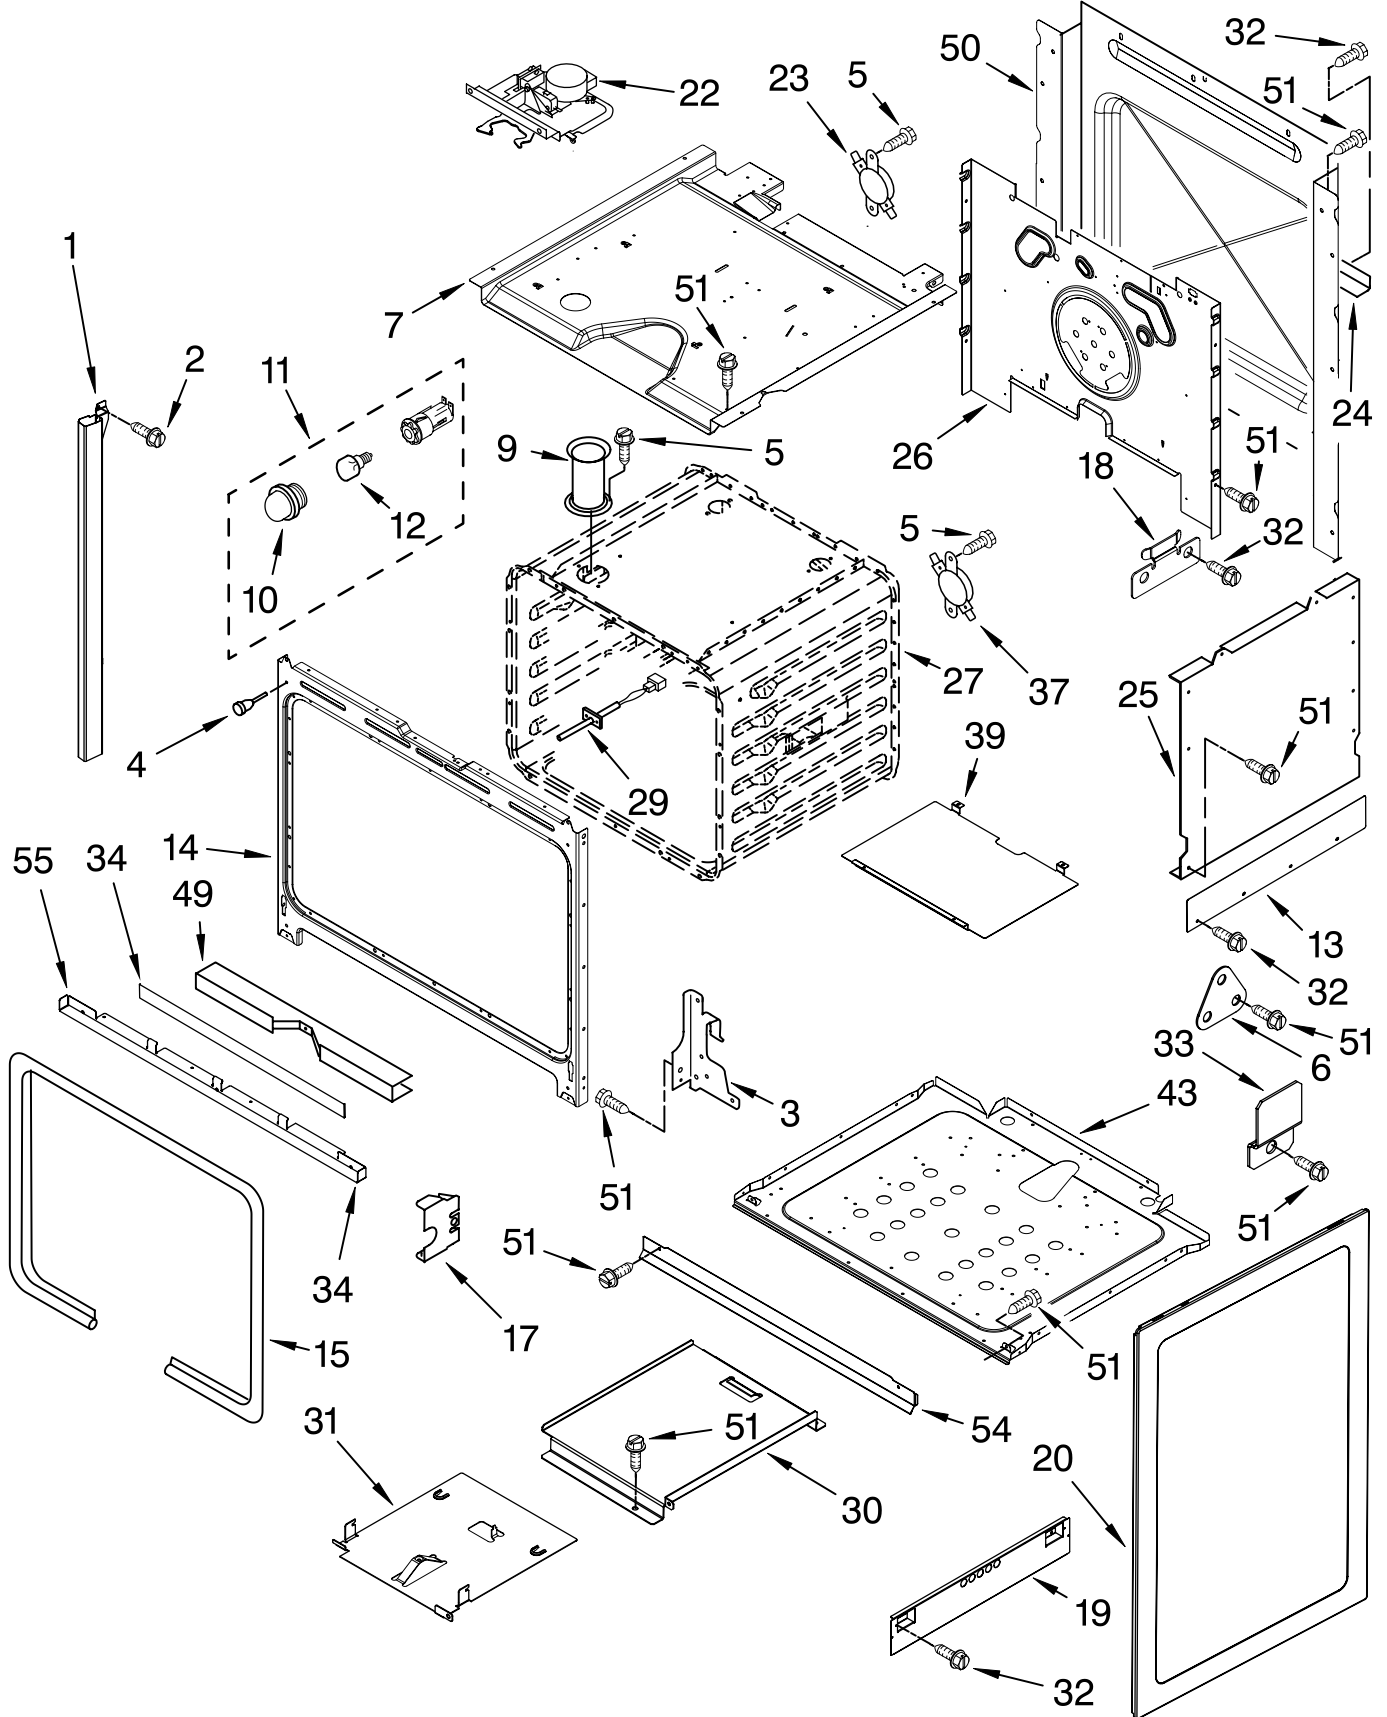

OVEN PARTS

For Models: GW395LEPB04, GW395LEPQ04, GW395LEPT04, GW395LEPS04
(Black) (White) (Biscuit) (S.Steel)

FOR ORDERING INFORMATION REFER TO PARTS PRICE LIST

OVEN PARTS

For Models: GW395LEPB04, GW395LEPQ04, GW395LEPT04, GW395LEPS04
(Black) (White) (Biscuit) (S.Steel)

Illus. No.	Part No.	DESCRIPTION	Illus. No.	Part No.	DESCRIPTION	Illus. No.	Part No.	DESCRIPTION
1		Trim, Side (Right Hand)	18	9757685	Guide, Side Panel	50	9758583	Cover, Back
	9757735WH	White	19	9757811	Brace, SidePanel	51	4449809	Screw
	9757735BT	Biscuit	20		Oven, Side Panel	54		Vent, Bottom Upper
	9757735BL	Black		9760723PB	Black		9756481WH	White
	9757735SS	S.Steel		9760723PW	White		9756481BT	Biscuit
		(Left Hand)		9760723PC	Biscuit		9756481BL	Black
	9757734WH	White	22	9760888	Latch, Motorized		9756481SS	S.Steel
	9757734BT	Biscuit	23	9757807	Thermostat SPST (230)	55		Trim, Btm Vent
	9757734BL	Black	24	8053971	Brace, Main Back		9756485WH	White
	9757734SS	S.Steel	25	4455641	Side, Chassis (R.H. & L.H.)		9756485BT	Biscuit
2	3400832	Screw	26	9759762	Back, Chassis		9756485BL	Black
3		Hinge Receiver	27		Liner, Oven (Not serviceable)		9756485SS	S.Steel
	4455605	Left Hand	29	4455636	Sensor	FOLLOWING PARTS NOT ILLUSTRATED		
	4455606	Right Hand	30	9756454	Bracket, GOC	INSULATION		
4	9760749	Bumper, Door	31	9760223	Slide, GOC		9756817	Insulation, Wrap
5	3196160	Screw	32	3196537	Screw		9756470	Insulation, Back
6	9757461	Bracket, Side Panel	33	9759890	Clip, Side Panel			
7	8303099	Top Chassis	34	9757717	Insulation			
9	9761062	Tube, Vent	37	8300802	Thermostat (TOD) (Temp.) SPST			
10	W10067870	Lens, Light	39	9757070	Plate, Relectance			
11	W10009930	Oven Light Assy	43	W10045340	Base, Chassis			
12	4452166	Bulb, Light		9756637	Gasket			
13	9757732	Shield, Heat	49	4448933	Retainer, Gasket			
14	9760756	Frame, Front						
15	W10074200	Gasket, Door						
17	4452152	Bracket, Mounting						

FOR ORDERING INFORMATION REFER TO PARTS PRICE LIST