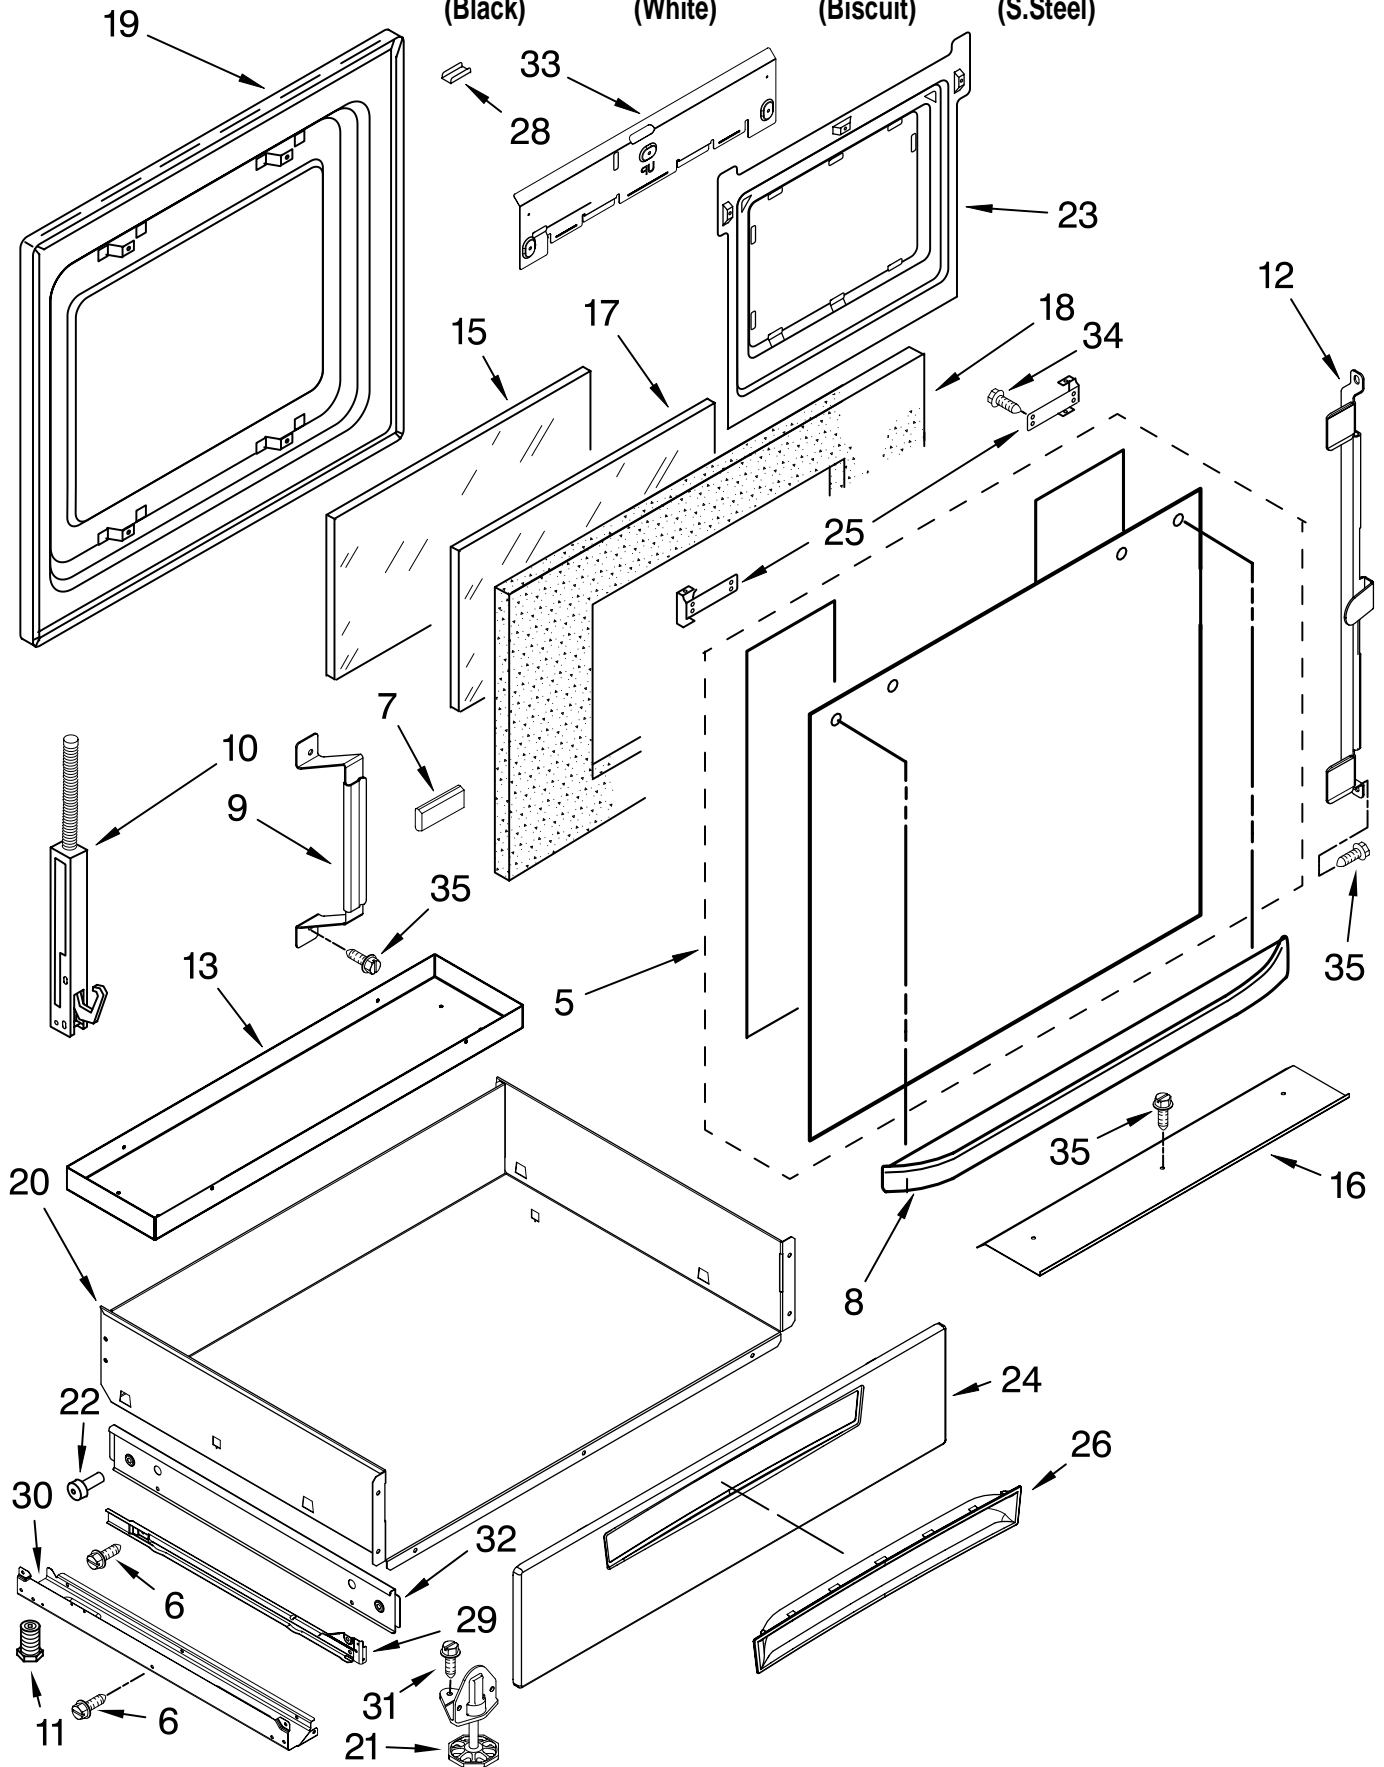

DOOR AND DRAWER PARTS

For Models: GW395LEPB04, GW395LEPQ04, GW395LEPT04, GW395LEPS04
(Black) (White) (Biscuit) (S.Steel)

FOR ORDERING INFORMATION REFER TO PARTS PRICE LIST

DOOR AND DRAWER PARTS

For Models: GW395LEPB04, GW395LEPQ04, GW395LEPT04, GW395LEPS04
(Black) (White) (Biscuit) (S.Steel)

Illus. No.	Part No.	DESCRIPTION
5		Glass, Door Front
	9759641	Black
	9759639	White
	9759640	Biscuit
	9759642	S.Steel
6	3196537	Screw
7	9759635	Spacer, Glass
8		Handle, Door
	4448854	Black
	4448855	White
	4448856	Biscuit
9	9759230	Bracket, Central
10		Hinge, Door
	9760571	White RH
	9760572	White LH
11	9761935	Foot, Rear
12	9759229	Bracket, Side
13	9760592	Panel, Drawer
15	9757706	Glass, Inner
16	4457114	Shield, Heat Btm
17	9759225	Glass, Inner (2)
18	4451722	Insulation, Door
19	9759413	Liner, Door
20	9757806	Drawer & Roller
21	3196037	Foot, Front
22	422604	Roller, Drawer
23	4457132	Retainer, Glass
24		Front, Drawer
	4453921WH	White
	4453921BL	Black
	4453921BT	Biscuit
	4453921SS	S.Steel
25		Bracket, Handle
	9763497	R. Hand
	9763496	L. Hand
	4451040	Screw
26		Handle, Drawer
	9756674WH	White
	9756674BT	Biscuit
	9756674BL	Black
28	4450863	Retainer, Clip
29		Track, Drawer
	9756837	R.Side
	9756839	L.Side
30		Side, Base
	9759953	R.Side
	9759954	L.Side
31	4449743	Screw
32	9756673	Guide, Roller
33	4457103	Shield, Heat Top
34	4451040	Screw
35	4449809	Screw

FOR ORDERING INFORMATION REFER TO PARTS PRICE LIST