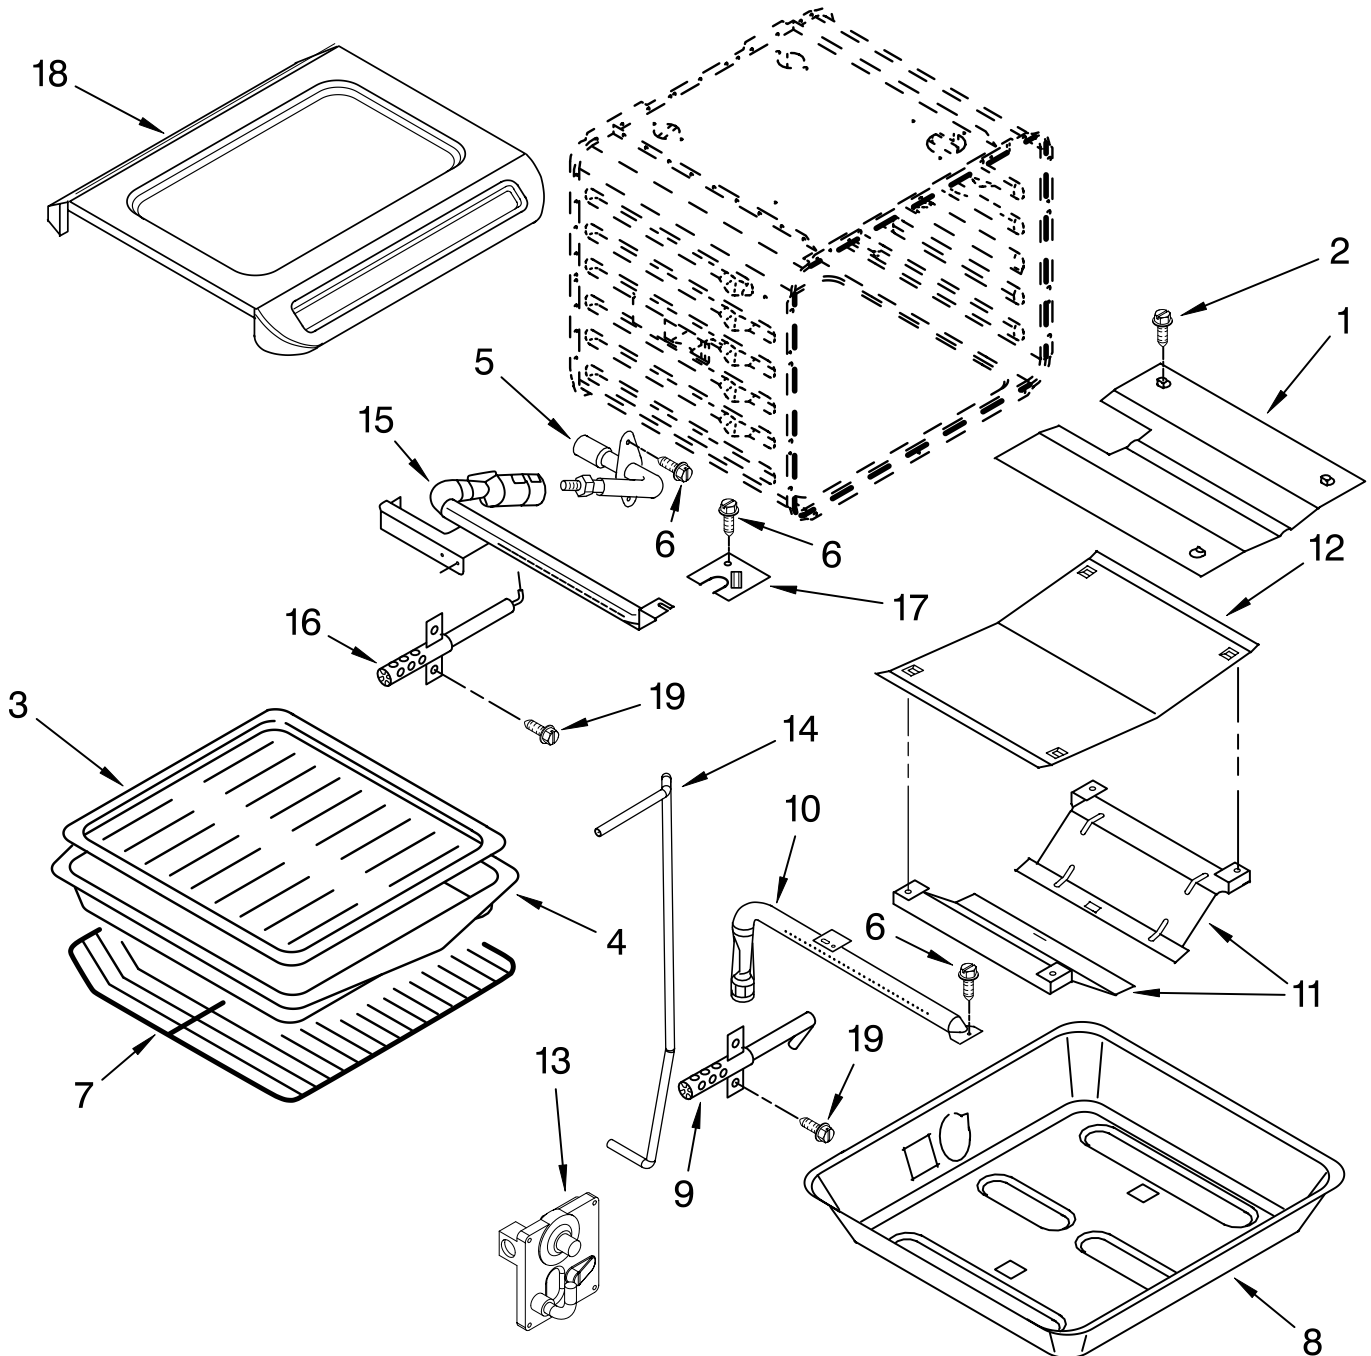

INTERNAL OVEN PARTS

For Models: GW395LEPB04, GW395LEPQ04, GW395LEPT04, GW395LEPS04
(Black) (White) (Biscuit) (S.Steel)

Illus. No.	Part No.	DESCRIPTION
1	9752980	Shield, Flame
2	3196176	Screw
3	4457277	Grill, Broiler
4	4457276	Pan, Broiler
5	9757779	Fitting, Broiler
6	3196176	Screw
7	4448717	Rack, Oven
8	4453957	Pan Support, Bake

Illus. No.	Part No.	DESCRIPTION
9	9760229	Electrode, Bake
10	9760228	Burner, Bake Log
11	9752737	Shield, Oven
12	4453984	Shield, Bake Flame
13	9763716	Valve, Assy

Illus. No.	Part No.	DESCRIPTION
14	9756831	Tube, Broil
15	9757700	Burner, Broil
16	8054129	Ignitor, Broil
17	4454009	Cover, Ignitor
18	4453920	Pan, Oven Bottom
19	3196385	Screw

FOR ORDERING INFORMATION REFER TO PARTS PRICE LIST