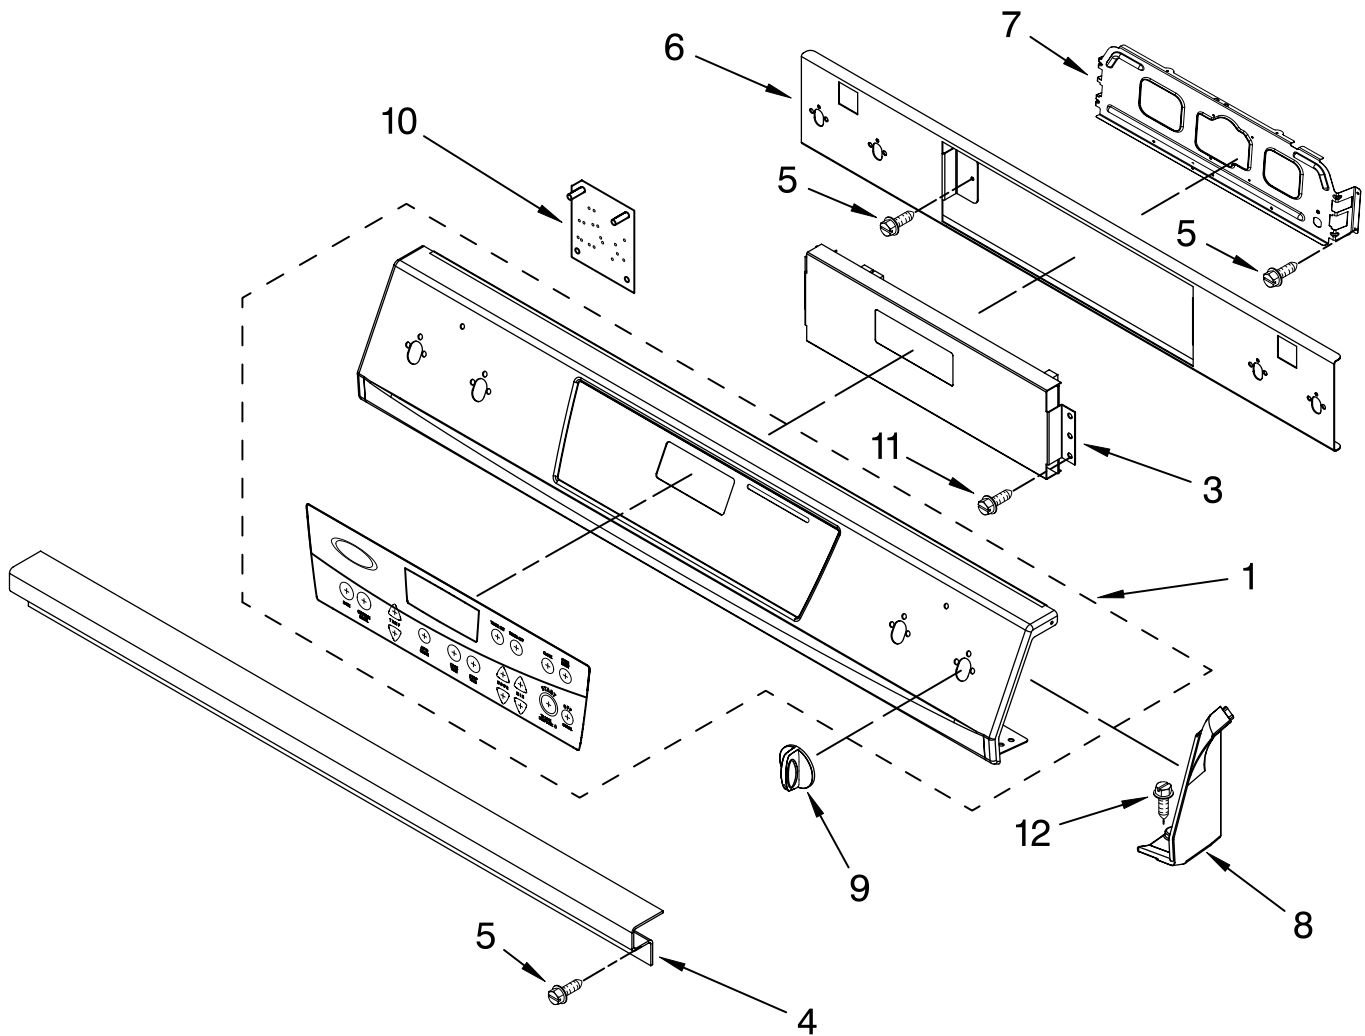

COOKTOP PARTS

For Models: GW395LEPB04, GW395LEPQ04, GW395LEPT04, GW395LEPS04
(Black) (White) (Biscuit) (S.Steel)

30" Slide-In
GAS OVEN
NON-CONV

Literature Parts

Illus. No.	Part No.	DESCRIPTION	Illus. No.	Part No.	DESCRIPTION	Illus. No.	Part No.	DESCRIPTION
1		Literature Parts	7	3196537	Screw	17		Vent, Center
	9761413	Installation Instructions	9	3192811	Bracket, Burner		9760224BL	Black
	W10086240	Use & Care Guide	10	9756821	Support, Wiring		9760224WH	White
	9761386	Tech Sheet	11		Dome Cap, Vent		9760224BT	Biscuit
	9757680	Anti-Tip Instruct.		9760225BL	Black	18		Trim, Extension
	3191638	Safe Cooking Tips		9760225WH	White		9760520WH	White
	9759133	Safe Cooking Tips		9760225BT	Biscuit		9760520BT	Biscuit
2	9759523	Burner Box	12		Grate, Burner		9760520BL	Black
3	4454023	Bracket, Mounting		9759756BL	Black (RH)		9760520SS	S.Steel
4		Cooktop		9759756EP	Espresso (RH)	19		Cap, Burner
	W10005960	Biscuit		9759756MG	Mouse Grey (RH)		3191904	Black
	W10005970	White		9759755BL	Black (LH)		3191905	Mouse Grey
	W10005980	Black		9759755EP	Espresso (LH)		8273345	Espresso
5	3400843	Screw		9759755MG	Mouse Grey (LH)		3191898	Black
6		Trim-CkTop, SI	13	4449809	Screw		3191899	Mouse Grey
	9759531WH	White LH	14	3196160	Screw		8273343	Espresso
	9759531BT	Biscuit LH	16	9759944	Thermostat (60c)		3191898	Black
	9759531BL	Black LH					3191899	Mouse Grey
	9759531SS	S.Steel LH					8273343	Espresso
	9759530WH	White RH					9759629	Cover, Cktp Rear
	9759530BT	Biscuit RH						
	9759530BL	Black RH						
	9759530SS	S.Steel RH						

FOR ORDERING INFORMATION REFER TO PARTS PRICE LIST

CONTROL PANEL PARTS

For Models: GW395LEPB04, GW395LEPQ04, GW395LEPT04, GW395LEPS04
(Black) (White) (Biscuit) (S.Steel)

Illus. No.	Part No.	DESCRIPTION
1		Control Panel
	9762268WH	White
	9762268BT	Biscuit
	9762268BL	Black
	9762268SS	S.Steel
3	9760013	Control, Migration
4	9757119	Bracket, Console
5	3196537	Screw
6	9759731	Bracket, Control