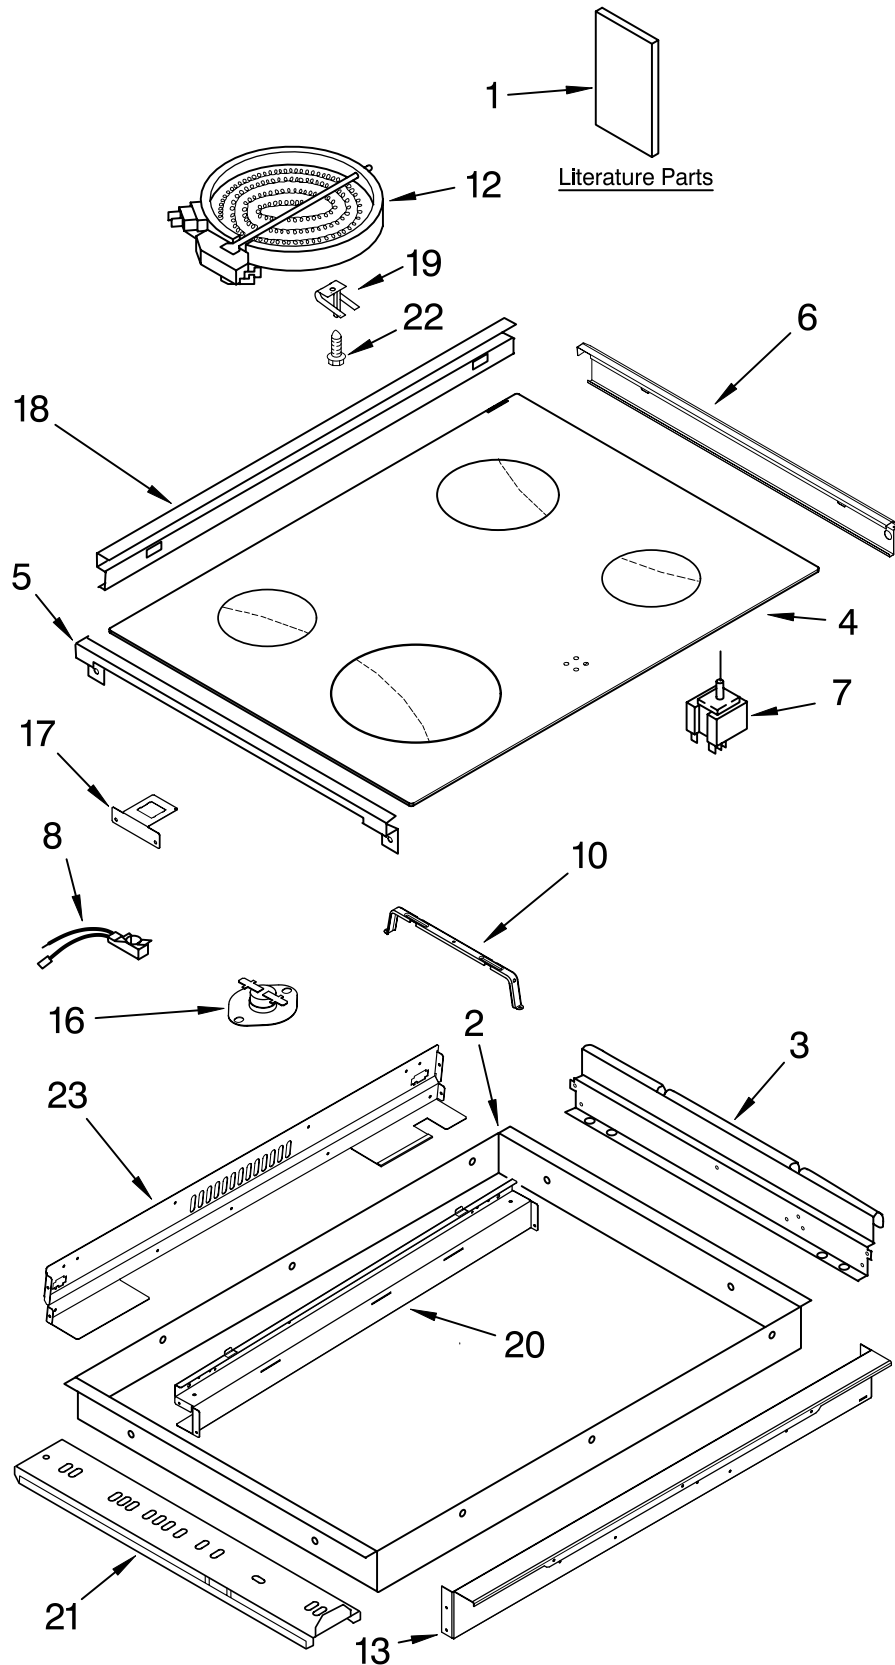

# COOKTOP PARTS

For Models: GY396LXPB00, GY396LXPQ00, GY396LXPT00, GY396LXPS00  
 (Black) (White) (Biscuit) (S.Steel)

30" Slide-In  
 ELECTRIC OVEN  
 SELF CLEAN

Illus. No.	Part No.	DESCRIPTION
1	9757446	Literature Parts
		Installation Instructions
	9757454	Use & Care Guide
	9757795	Tech Sheet
	9757680	Anti-Tip Instruct.
	3191638	Safe Cooking Tips
2	3192459	Burner Box
3	4454023	Bracket, Mounting
	3179776	Screw
4		Cooktop
	9756788BT	Biscuit
	9756788WH	White
	9756788BL	Black
	9756450	Gasket
5	4453764	Clip, Ceran (2)
	3179776	Screw
6		Trim-CkTop, SI
	4453875WH	White LH
	4453875BT	Biscuit LH
	4453875BL	Black LH
	4453875SS	S.Steel LH
	4453870WH	White RH
	4453870BT	Biscuit RH
	4453870BL	Black RH
	4453870SS	S.Steel RH
	3400805	Screw
7		Switch, Infinite
	9750638	LR, RF
	9750639	RR
	9750641	LF
8	8523739	Light, Indicator
10	9756821	Support, Wiring
	4449809	Screw (2)
12		Element, Surface
	8523698	1200W LR,RF
	8523696	1800W RR
	8523692	2500W LF
13	9757800	Bracket, Front Support
	3179776	Screw (4)
16	9751984	Bi-Metal
	3196160	Screw (2)
17	9758799	Bracket, Ind. Lamp
	3196160	Screw (2)
18		Trim, Extension
	4453865WH	White
	4453865BT	Biscuit
	4453865BL	Black
	4453865SS	S.Steel
	3196160	Screw
19	3191791	Spring, Locator
20	9757802	Bracket, Rear Sprt
	3179776	Screw (4)
21	9756813	Rail, Element (2)
	3179776	Screw (4)
22	486754	Screw
23	9759628	Cover, Cktp Rear
	3179776	Screw (4)

Illus. No.	Part No.	DESCRIPTION
4	9757119	Bracket, Console
	3179776	Screw (3)
5	3196068	Lens, Ind. (2)
6	9757410	Bracket, Control
	486579	Screw
7	8523265	Housing, Ind. Lt.

Illus. No.	Part No.	DESCRIPTION
8		Endcap
	9756614BT	Biscuit LH
	9756614WH	White LH
	9756614BL	Black LH
	9756611BT	Biscuit RH
	9756611WH	White RH
	9756611BL	Black RH
	3196172	Screw
9		Knob
	9756659BL	Black
	9756659WH	White
	9756659BT	Biscuit