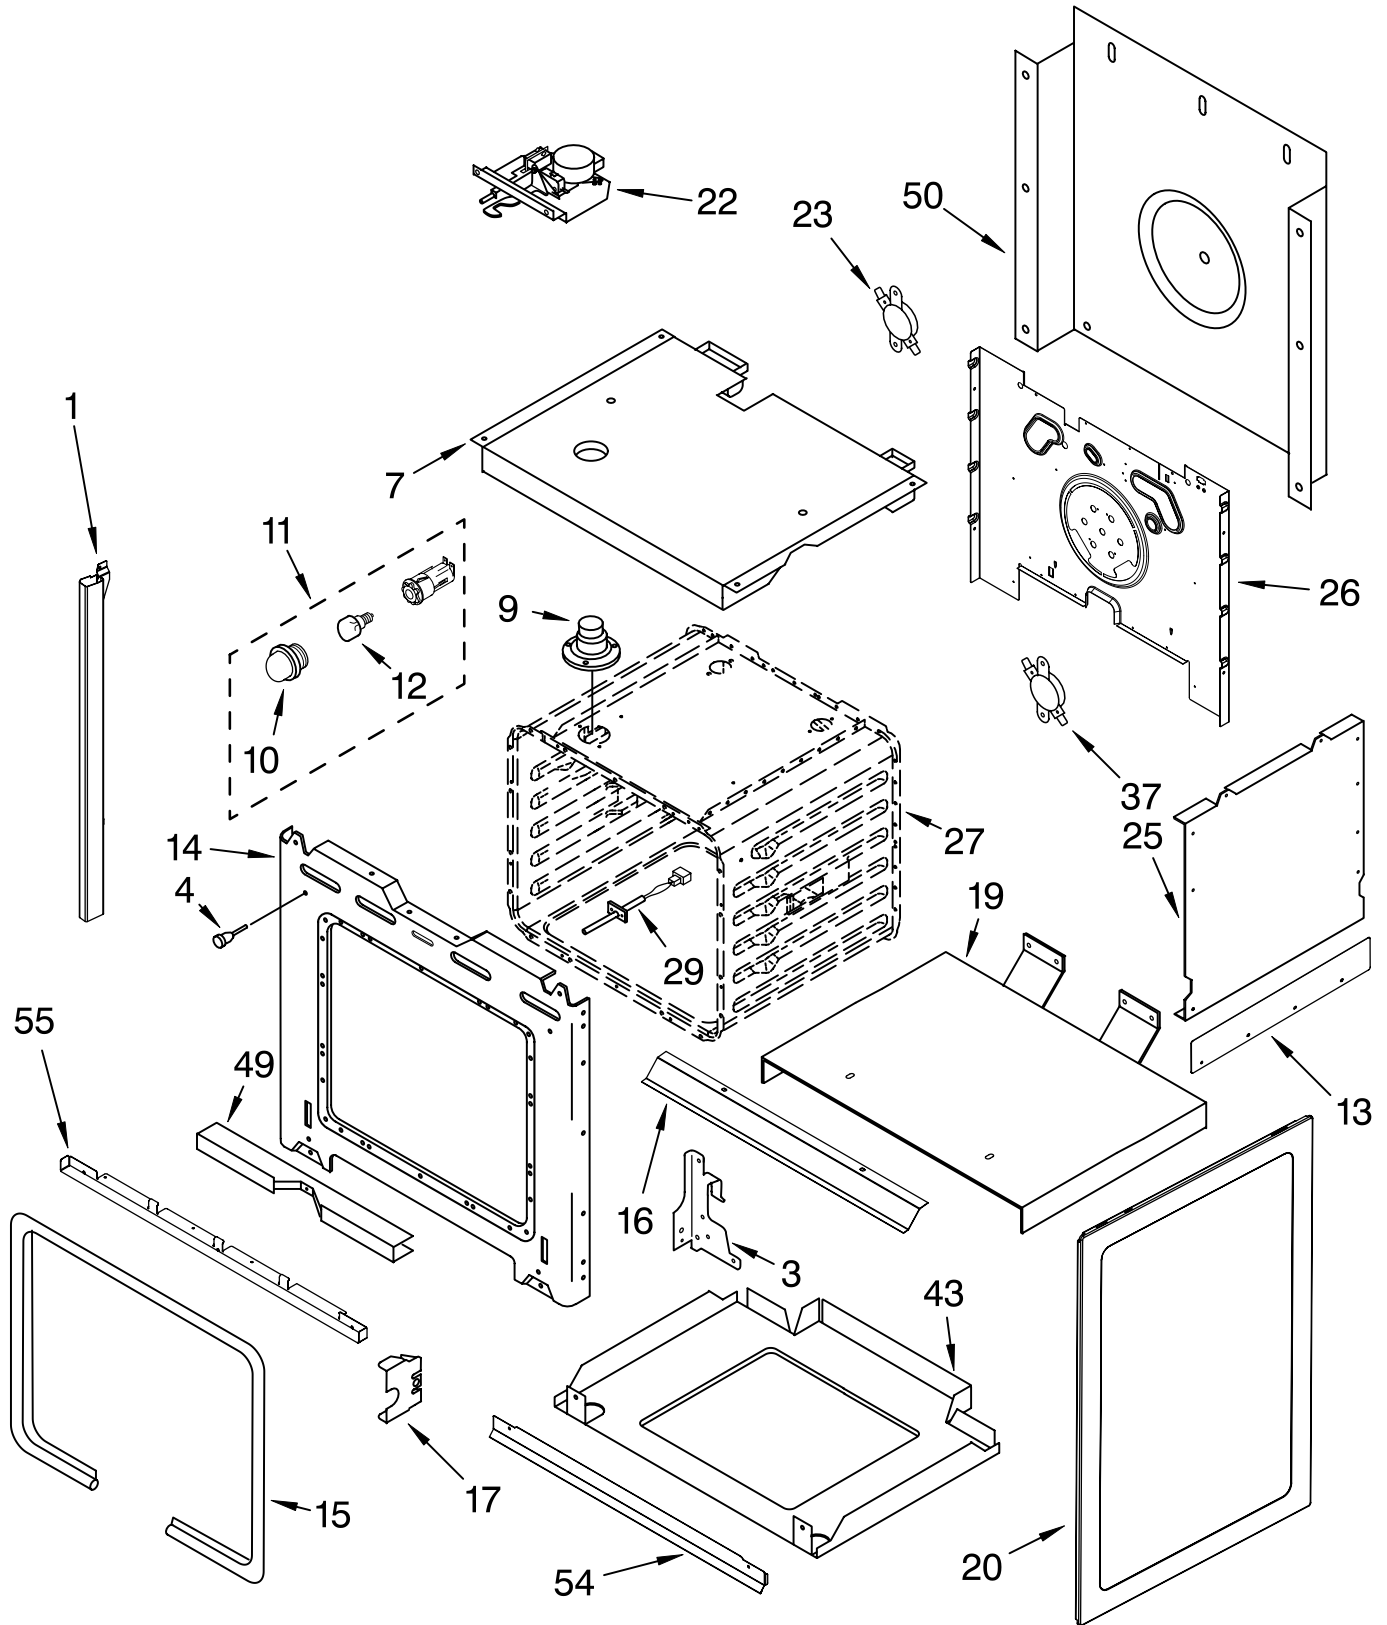

OVEN PARTS

For Models: GY396LXPB00, GY396LXPQ00, GY396LXPT00, GY396LXPS00
(Black) (White) (Biscuit) (S.Steel)

FOR ORDERING INFORMATION REFER TO PARTS PRICE LIST