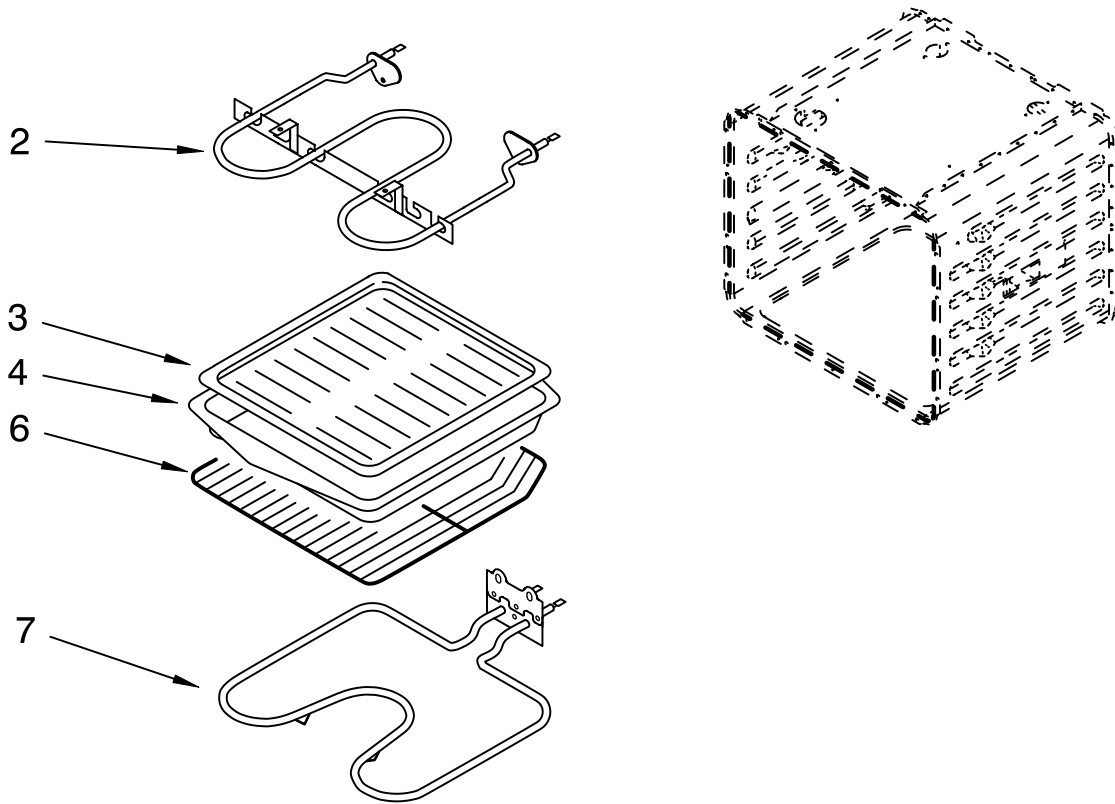

INTERNAL OVEN PARTS

For Models: GY396LXPB00, GY396LXPQ00, GY396LXPT00, GY396LXPS00
(Black) (White) (Biscuit) (S.Steel)

Illus. No.	Part No.	DESCRIPTION
2	4456103	Element, Broil
	4449154	Screw
3	4457277	Grill, Broiler
4	4457276	Pan, Broiler
6	4448717	Rack, Oven
7	4452153	Element, Bake
	4449154	Screw

FOR ORDERING INFORMATION REFER TO PARTS PRICE LIST