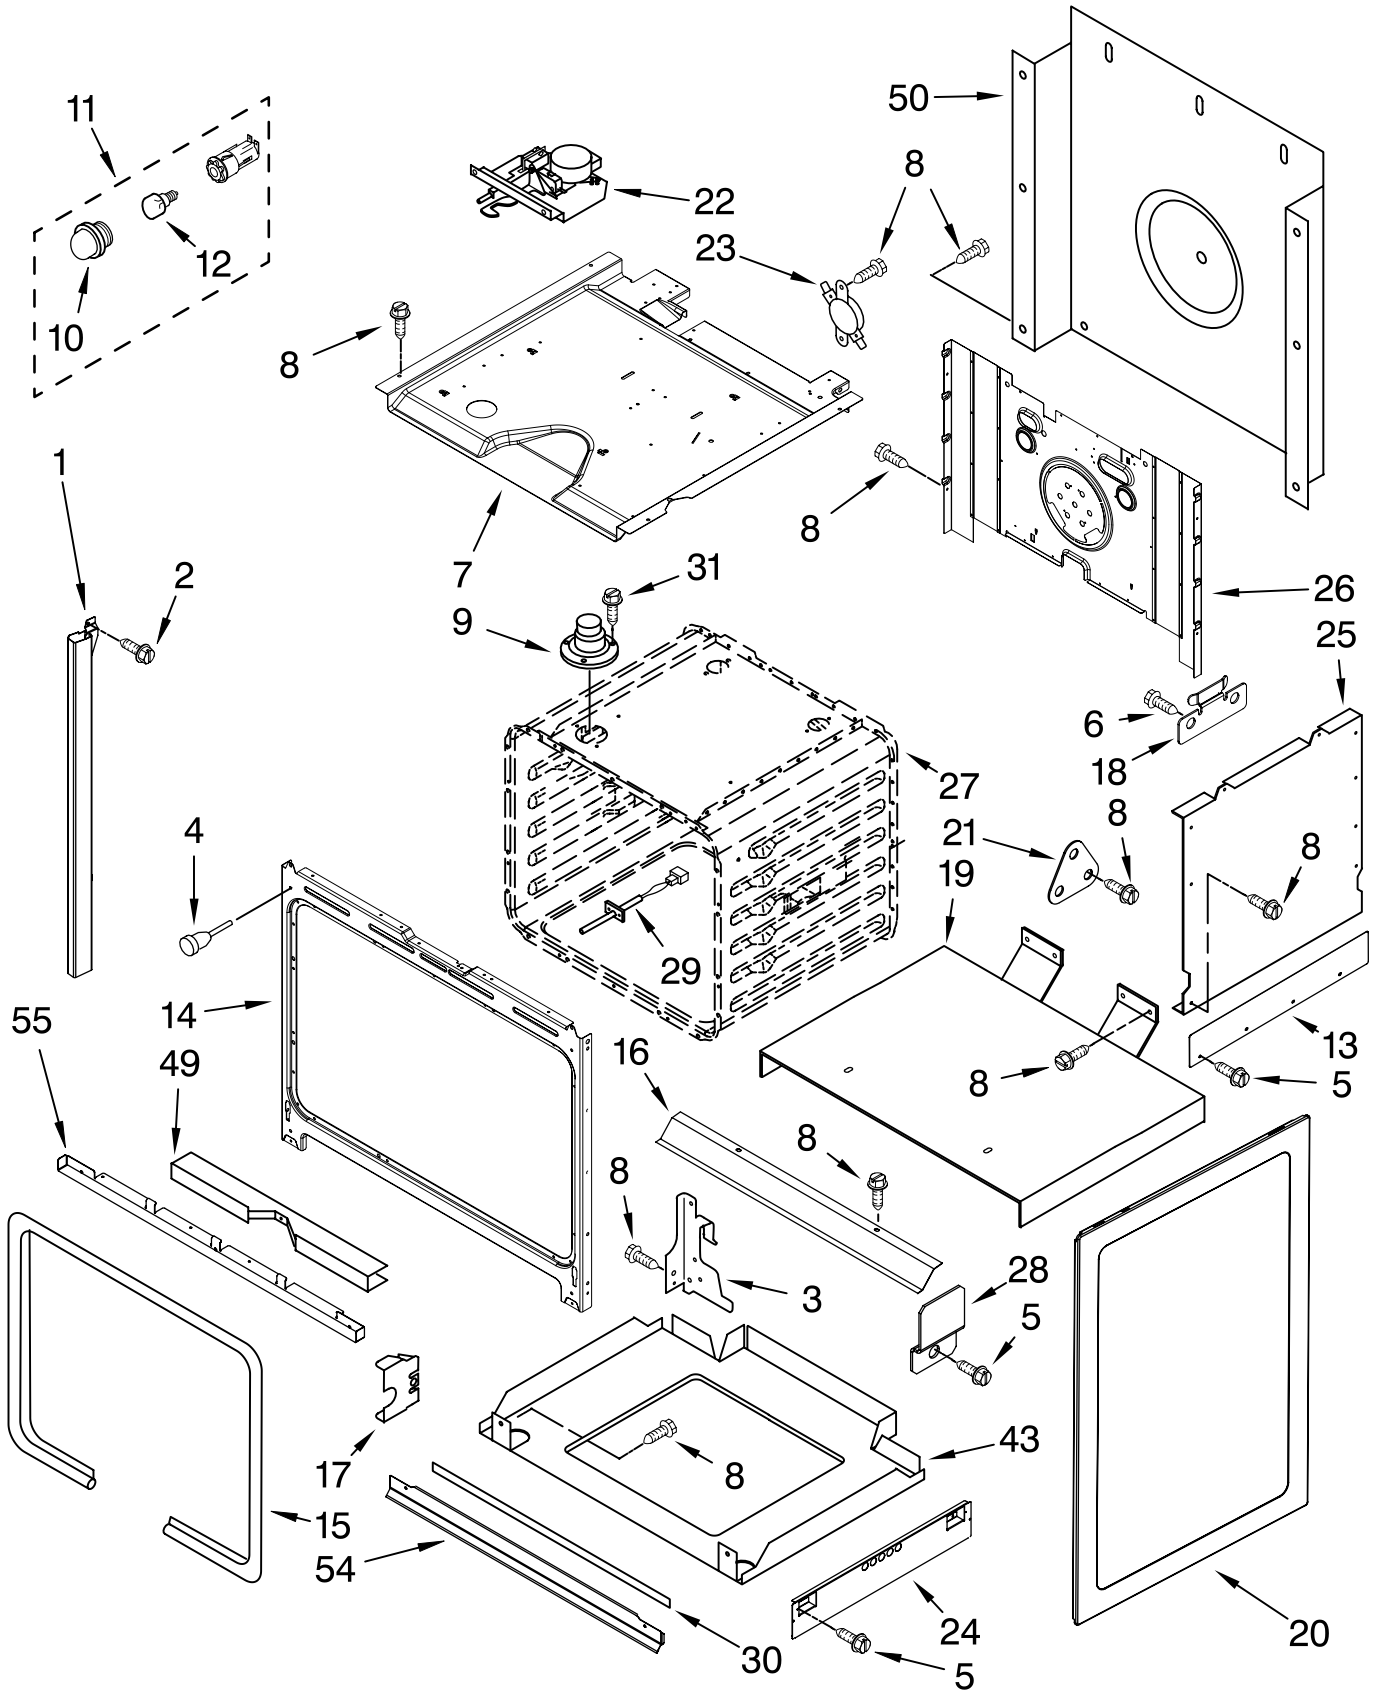

OVEN PARTS

For Models: GY396LXPB01, GY396LXPQ01, GY396LXPT01, GY396LXPS01
(Black) (White) (Biscuit) (S.Steel)

FOR ORDERING INFORMATION REFER TO PARTS PRICE LIST

OVEN PARTS

For Models: GY396LXPB01, GY396LXPQ01, GY396LXPT01, GY396LXPS01

(Black)

(White)

(Biscuit)

(S.Steel)

Illus. No.	Part No.	DESCRIPTION	Illus. No.	Part No.	DESCRIPTION	Illus. No.	Part No.	DESCRIPTION
1		Trim, Side (Right Hand)	15	4455382	Gasket, Door	31	3196176	Screw
	9757735WH	White	16	4453951	Deflector, Vent Bottom	43	9759713	Base, Chassis
	9757735BT	Biscuit	17	4452152	Bracket, Mounting	49	4448933	Retainer, Gasket
	9757735BL	Black	18	9757685	Guide, Side Panel	50	4451747	Cover, Back
	9757735SS	S.Steel (Left Hand)	19	4451478	Support, Insulation Body, Side	54		Vent, Bottom Upper
	9757734WH	White	20				9756481WH	White
	9757734BT	Biscuit		9760723PB	Black		9756481BT	Biscuit
	9757734BL	Black		9760723PW	White		9756481BL	Black
	9757734SS	S.Steel		9760723PC	Biscuit		9756481SS	S.Steel
2	3400832	Screw	21	9757461	Bracket, Side Panel	55		Trim, Btm Vent
3		Hinge Receiver	22	9760888	Latch, Motorized		9756485WH	White
	4455605	Left Hand	23	341196	Thermostat SPST (205)		9756485BT	Biscuit
	4455606	Right Hand	24	9757811	Brace, Side Panel		9756485BL	Black
4	4448520	Bumper, Door	25	4455641	Side, Chassis (R.H. & L.H.)		9756485SS	S.Steel
5	3196537	Screw	26	4452234	Back, Chassis	FOLLOWING PARTS NOT ILLUSTRATED		
6	3196160	Screw	27		Liner, Oven (Not serviceable)	INSULATION		
7	8303099	Top Chassis	28	9759890	Clip, Side Panel		9756817	Insulation, Wrap
8	4449809	Screw	29	4455636	Sensor		9756470	Insulation, Back
9	4452158	Tube, Vent	30	9757717	Insulation			
10	4452165	Lens, Light						
11	4452368	Oven Light Assy						
12	4452166	Bulb, Light						
13	9757732	Shield, Heat						
14	9759060	Frame, Front						

FOR ORDERING INFORMATION REFER TO PARTS PRICE LIST