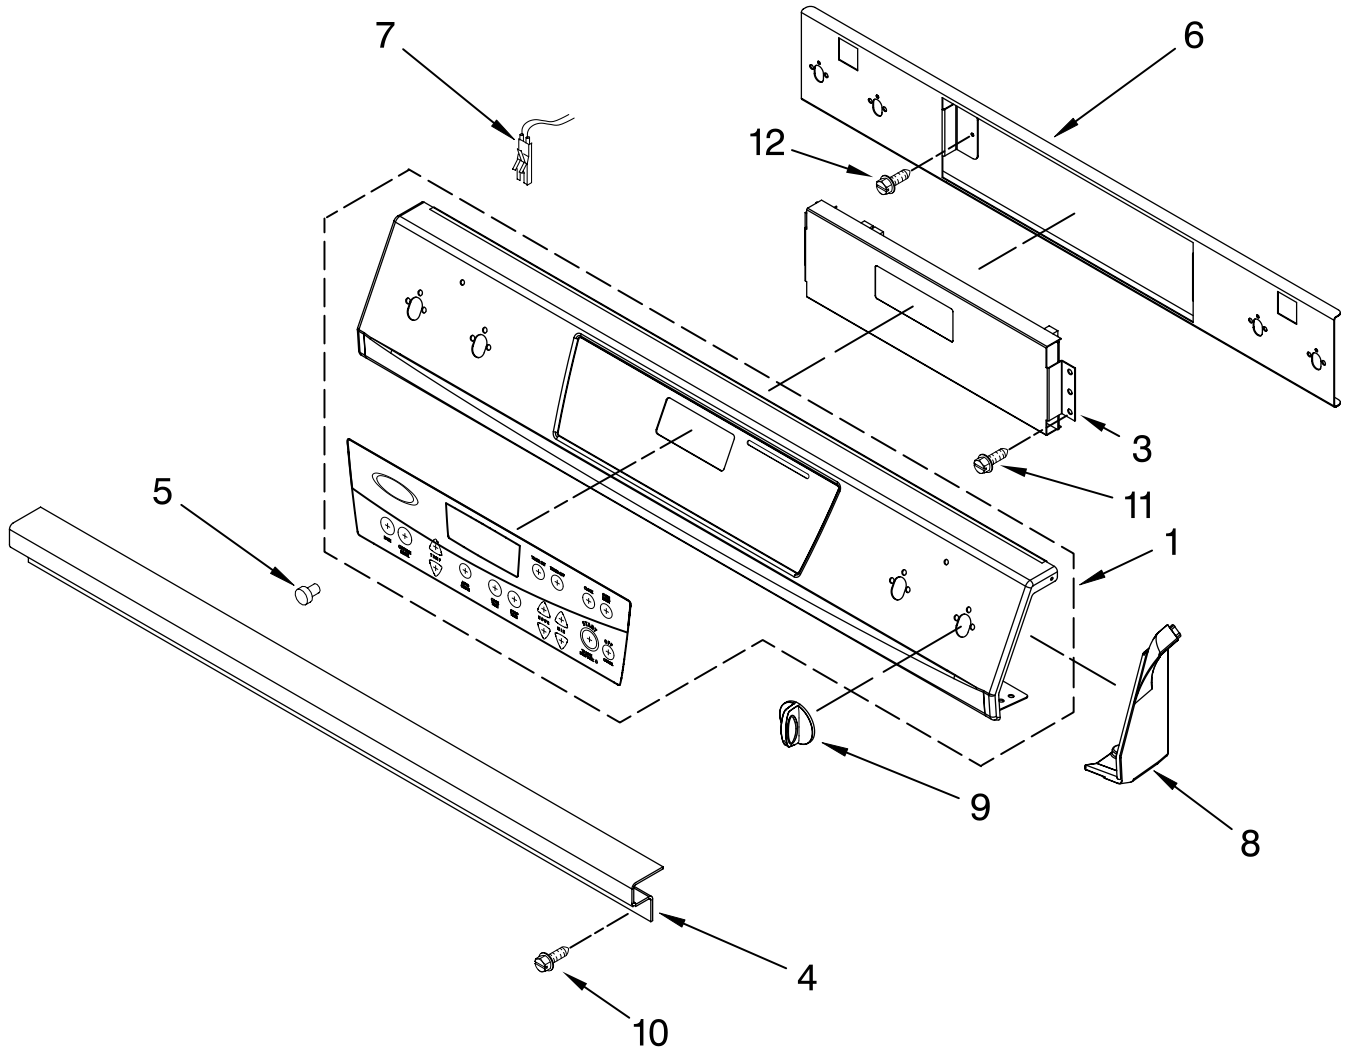

COOKTOP PARTS

For Models: GY396LXPB01, GY396LXPQ01, GY396LXPT01, GY396LXPS01
 (Black) (White) (Biscuit) (S.Steel)

30" Slide-In
 ELECTRIC OVEN
 SELF CLEAN

Illus. No.	Part No.	DESCRIPTION
1	9762035	Literature Parts Installation Instructions
	9762257	Use & Care Guide
	9761388	Tech Sheet
	9757680	Anti-Tip Instruct.
	3191638	Safe Cooking Tips
	9759133	Safe Cooking Tips
3	4454023	Bracket, Mounting Cooktop
4	9756788BT	Biscuit
	9756788WH	White
	9762069BL	Black
5	4453764	Clip, Ceran (2)
6		Trim-CkTop, SI
	9759531WH	White LH
	9759531BT	Biscuit LH
	9759531BL	Black LH
	9759531SS	S.Steel LH
	9759530WH	White RH
	9759530BT	Biscuit RH
	9759530BL	Black RH
	9759530SS	S.Steel RH
7		Switch, Infinite
	9750638	LR, RF
	9750639	RR
	9750641	LF
8	8523739	Light, Indicator
9	9759243	Thermostat (120c)
10	9756821	Support, Wiring
11	4449809	Screw (2)
12		Element, Surface
	8523698	1200W LR,RF
	8523696	1800W RR
	8523692	2500W LF
13	9757800	Bracket, Front Support
14	3196537	Screw
15	9759944	Thermostat (60c)
16	3196160	Screw (2)
17	9758799	Bracket, Ind. Lamp
18		Trim, Extension
	9760520WH	White
	9760520BT	Biscuit
	9760520BL	Black
	9760520SS	S.Steel
19	9759094	Spring, Locator
20	9759963	Bracket, Rear Sprt
21	8285962	Rail, Element (2)
22	246119	Screw
23	9759628	Cover, Cktp Rear
24	9756450	Gasket

FOR ORDERING INFORMATION REFER TO PARTS PRICE LIST

CONTROL PANEL PARTS

For Models: GY396LXPB01, GY396LXPQ01, GY396LXPT01, GY396LXPS01
 (Black) (White) (Biscuit) (S.Steel)

Illus. No.	Part No.	DESCRIPTION
1		Control Panel
	8191145	White
	8191146	Biscuit
	8191147	Black
	8191148	S.Steel
3	9757476	Control, Migration
4	9757119	Bracket, Console