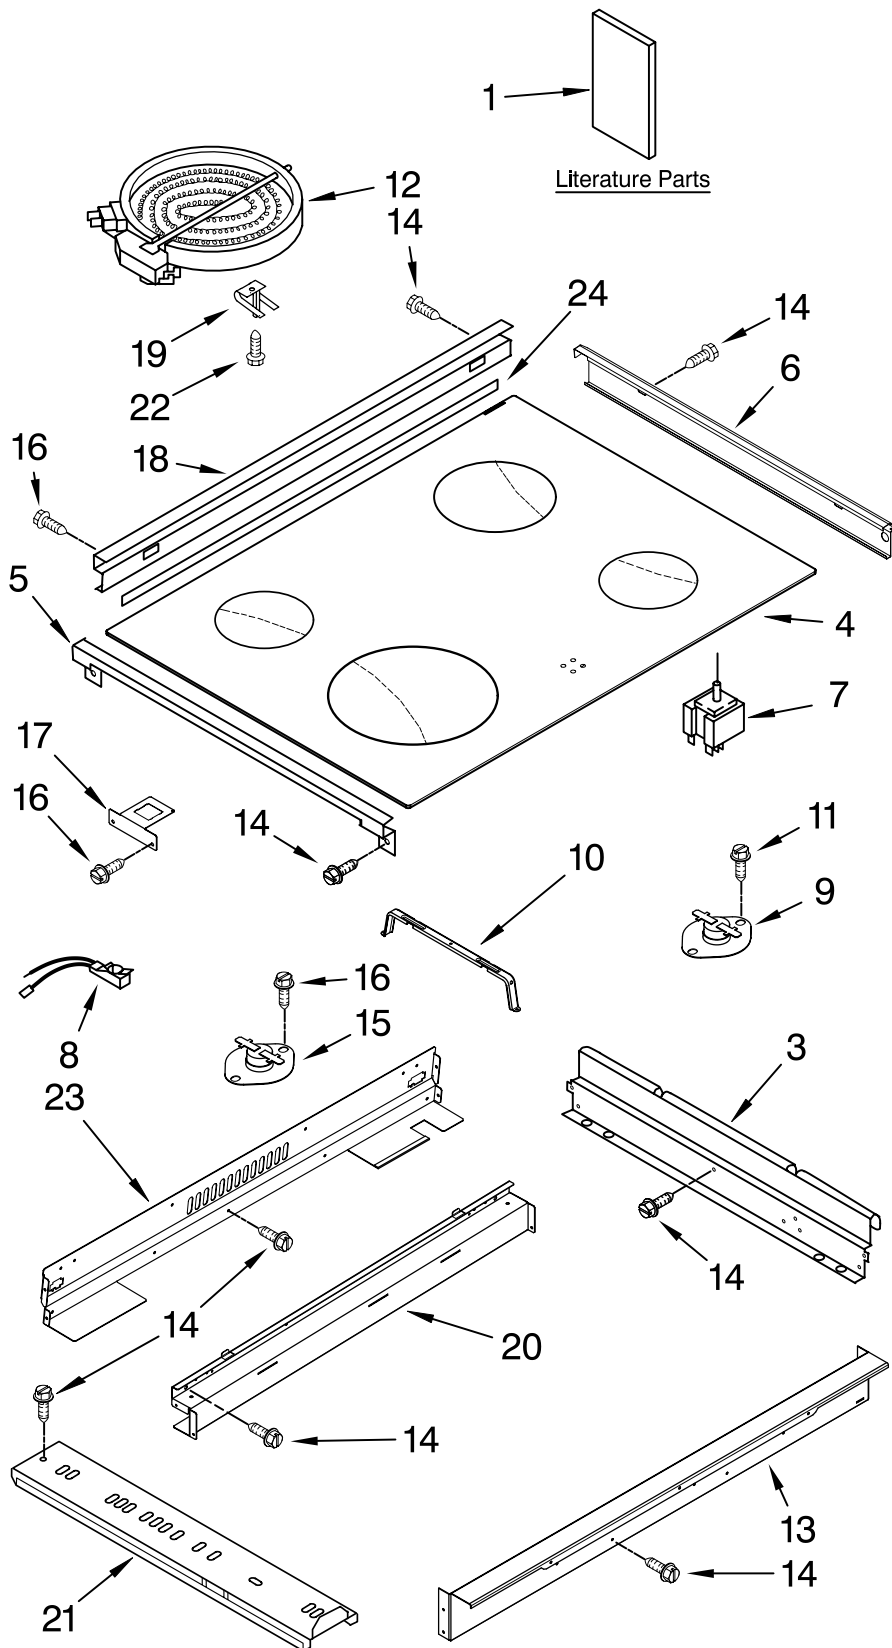

COOKTOP PARTS

For Models: GY396LXPB01, GY396LXPQ01, GY396LXPT01, GY396LXPS01
 (Black) (White) (Biscuit) (S.Steel)

30" Slide-In
 ELECTRIC OVEN
 SELF CLEAN

Illus. No.	Part No.	DESCRIPTION
1	9762035	Literature Parts Installation Instructions
	9762257	Use & Care Guide
	9761388	Tech Sheet
	9757680	Anti-Tip Instruct.
	3191638	Safe Cooking Tips
	9759133	Safe Cooking Tips
3	4454023	Bracket, Mounting Cooktop
4	9756788BT	Biscuit
	9756788WH	White
	9762069BL	Black
5	4453764	Clip, Ceran (2)
6		Trim-CkTop, SI
	9759531WH	White LH
	9759531BT	Biscuit LH
	9759531BL	Black LH
	9759531SS	S.Steel LH
	9759530WH	White RH
	9759530BT	Biscuit RH
	9759530BL	Black RH
	9759530SS	S.Steel RH
7		Switch, Infinite
	9750638	LR, RF
	9750639	RR
	9750641	LF
8	8523739	Light, Indicator
9	9759243	Thermostat (120c)
10	9756821	Support, Wiring
11	4449809	Screw (2)
12		Element, Surface
	8523698	1200W LR,RF
	8523696	1800W RR
	8523692	2500W LF
13	9757800	Bracket, Front Support
14	3196537	Screw
15	9759944	Thermostat (60c)
16	3196160	Screw (2)
17	9758799	Bracket, Ind. Lamp
18		Trim, Extension
	9760520WH	White
	9760520BT	Biscuit
	9760520BL	Black
	9760520SS	S.Steel
19	9759094	Spring, Locator
20	9759963	Bracket, Rear Sprt
21	8285962	Rail, Element (2)
22	246119	Screw
23	9759628	Cover, Cktp Rear
24	9756450	Gasket

FOR ORDERING INFORMATION REFER TO PARTS PRICE LIST

CONTROL PANEL PARTS

For Models: GY396LXPB01, GY396LXPQ01, GY396LXPT01, GY396LXPS01
 (Black) (White) (Biscuit) (S.Steel)

Illus. No.	Part No.	DESCRIPTION
1		Control Panel
	8191145	White
	8191146	Biscuit
	8191147	Black
	8191148	S.Steel
3	9757476	Control, Migration
4	9757119	Bracket, Console

Illus. No.	Part No.	DESCRIPTION
5	3196068	Lens, Ind. (2)
6	9757410	Bracket, Control
7	8523265	Housing, Ind. Lt.
8		Endcap
	9756614BT	Biscuit LH
	9756614WH	White LH
	9756614BL	Black LH
	9756611BT	Biscuit RH
	9756611WH	White RH
	9756611BL	Black RH
	3196172	Screw