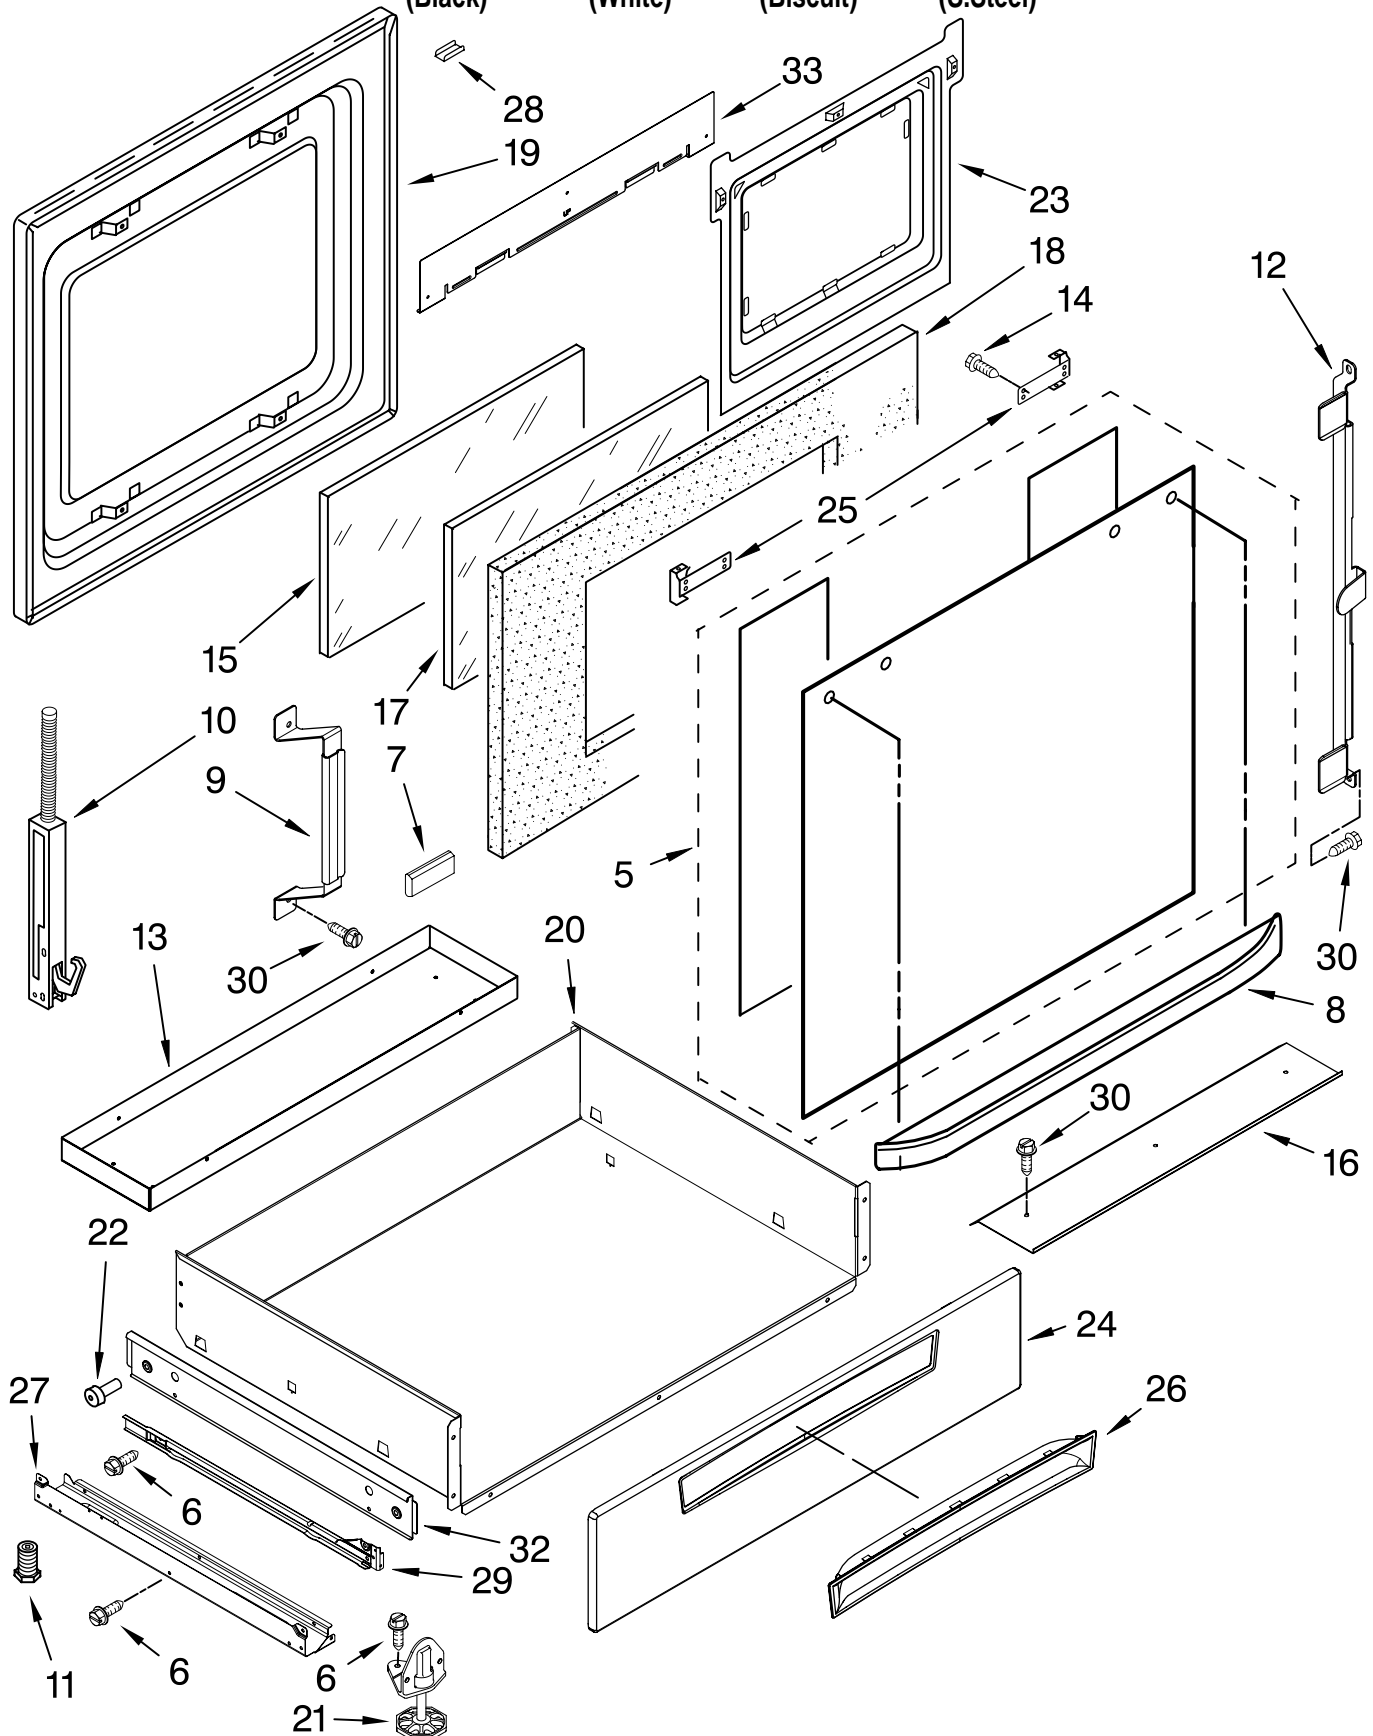

DOOR AND DRAWER PARTS

For Models: GY396LXPB01, GY396LXPQ01, GY396LXPT01, GY396LXPS01

(Black)

(White)

(Biscuit)

(S.Steel)

FOR ORDERING INFORMATION REFER TO PARTS PRICE LIST

DOOR AND DRAWER PARTS

For Models: GY396LXPB01, GY396LXPQ01, GY396LXPT01, GY396LXPS01
(Black) (White) (Biscuit) (S.Steel)

Illus. No.	Part No.	DESCRIPTION
5		Glass, Door Front
	9759641	Black
	9759639	White
	9759640	Biscuit
	9759642	S.Steel
6	3196537	Screw
7	9759635	Spacer, Glass
8		Handle, Door
	4448854	Black
	4448855	White
	4448856	Biscuit
9	8302094	Bracket, Central
10		Hinge, Door
	9760571	White RH
	9760572	White LH
11	9761935	Foot, Rear
12	8302092	Bracket, Side
13	9757798	Panel, Drawer
14	4451040	Screw
15	9757706	Glass, Inner
16	4457114	Shield, Heat Btm
17	4449263	Glass, Inner (2)
18	4451722	Insulation, Door
19	9759413	Liner, Door
20	9757806	Drawer & Roller
21	3196037	Foot, Front
22	422604	Roller, Drawer
23	4457132	Retainer, Glass
24		Front, Drawer
	4453921WH	White
	4453921BL	Black
	4453921BT	Biscuit
	4453921SS	S.Steel
25	4450813	Bracket, Handle
26		Handle, Drawer
	9756674WH	White
	9756674BT	Biscuit
	9756674BL	Black
27		Side, Base
	9759953	R.Side
	9759954	L.Side
28	4450863	Retainer, Clip
29		Track, Drawer
	9756837	R.Side
	9756839	L.Side
30	4449809	Screw
32	9756673	Guide, Roller
33	9757707	Shield, Heat Top

FOR ORDERING INFORMATION REFER TO PARTS PRICE LIST