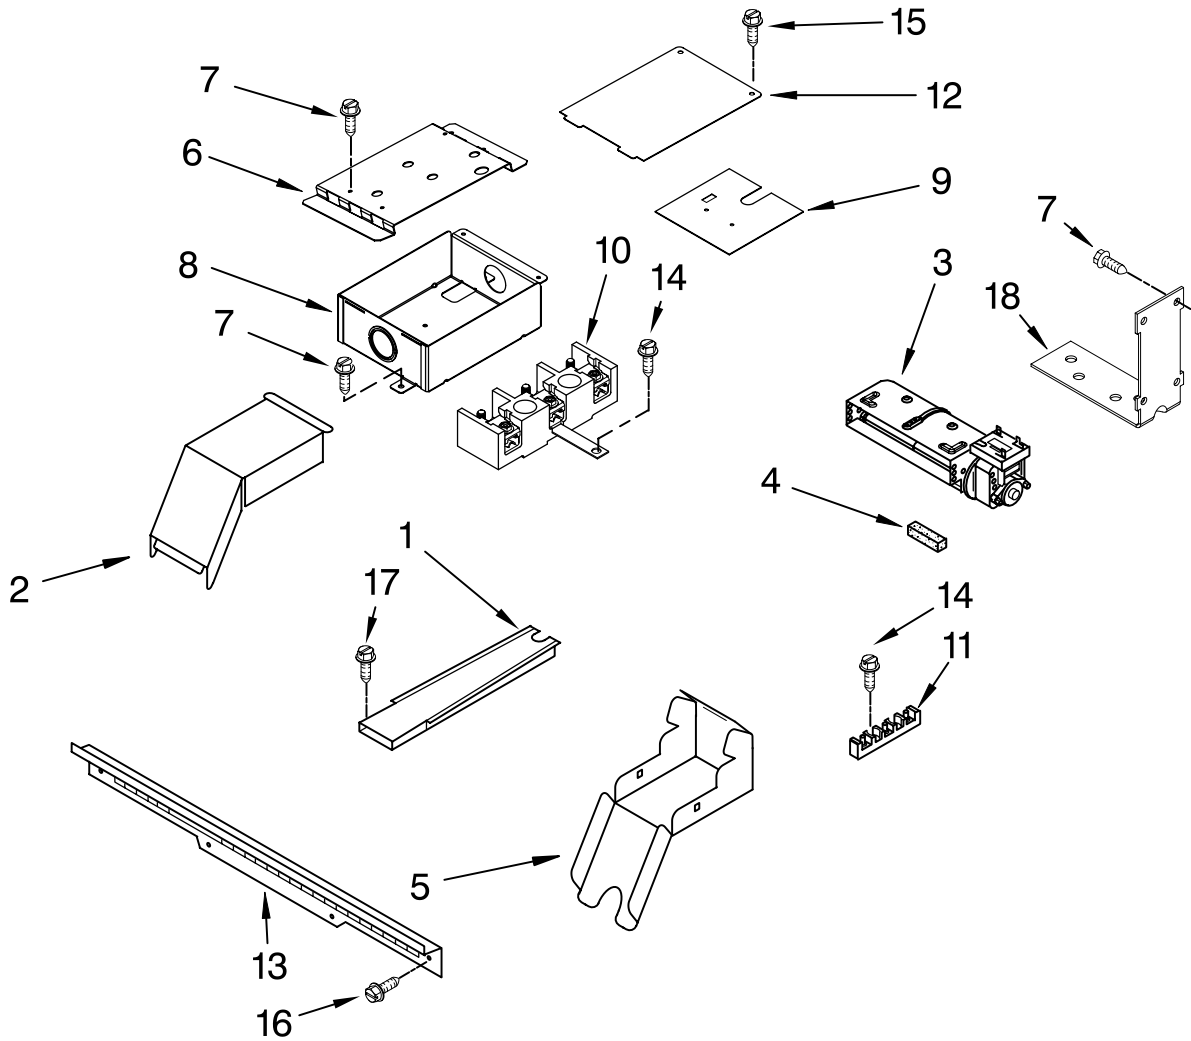

TOP VENTING PARTS

For Models: GY396LXPB02, GY396LXPQ02, GY396LXPT02, GY396LXPS02
(Black) (White) (Biscuit) (S.Steel)

Illus. No.	Part No.	DESCRIPTION
1	4451759	Vent, Exhaust
2	4455178	Elbow, Vent Top
3	9759320	Blower
4	4451758	Block, Foam
5	4455177	Elbow, Vent Bottom
6	9759938	Bracket, Term.Box
7	4449809	Screw (2)

Illus. No.	Part No.	DESCRIPTION
8	9757404	Box, Terminal
9	9759721	Insulator, Term Box
10	9761958	Block, Terminal
11	4449868	Block, Terminal
12	9757405	Cover, Term Box

Illus. No.	Part No.	DESCRIPTION
13	9757118BL	Vent, (Control Panel)
14	3400080	Screw
15	3196160	Screw
16	4450038	Screw
17	4449040	Screw
18	4455352	Bracket, Blower

FOR ORDERING INFORMATION REFER TO PARTS PRICE LIST