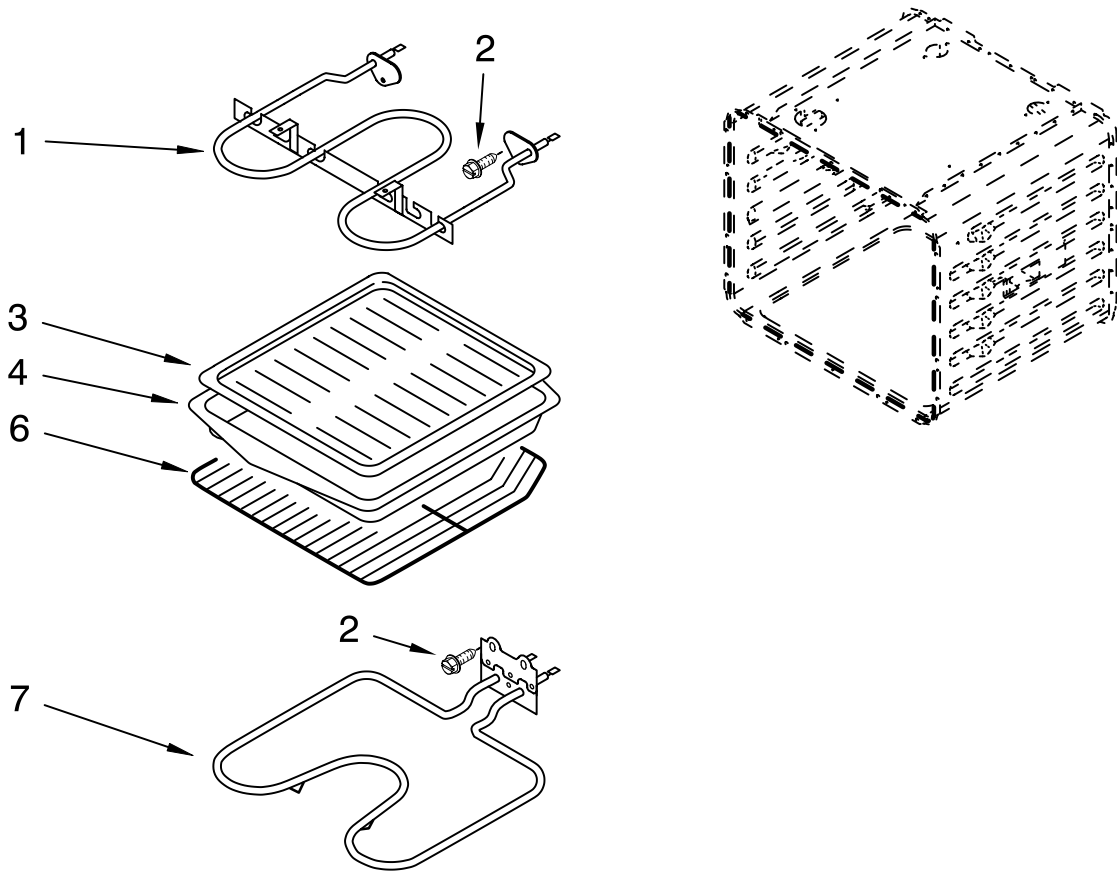

INTERNAL OVEN PARTS

For Models: GY396LXPB02, GY396LXPQ02, GY396LXPT02, GY396LXPS02
(Black) (White) (Biscuit) (S.Steel)

Illus. No.	Part No.	DESCRIPTION
1	9760771	Element, Broil
2	4449154	Screw
3	4457277	Grill, Broiler
4	4457276	Pan, Broiler
6	4448717	Rack, Oven
7	9760766	Element, Bake

FOR ORDERING INFORMATION REFER TO PARTS PRICE LIST