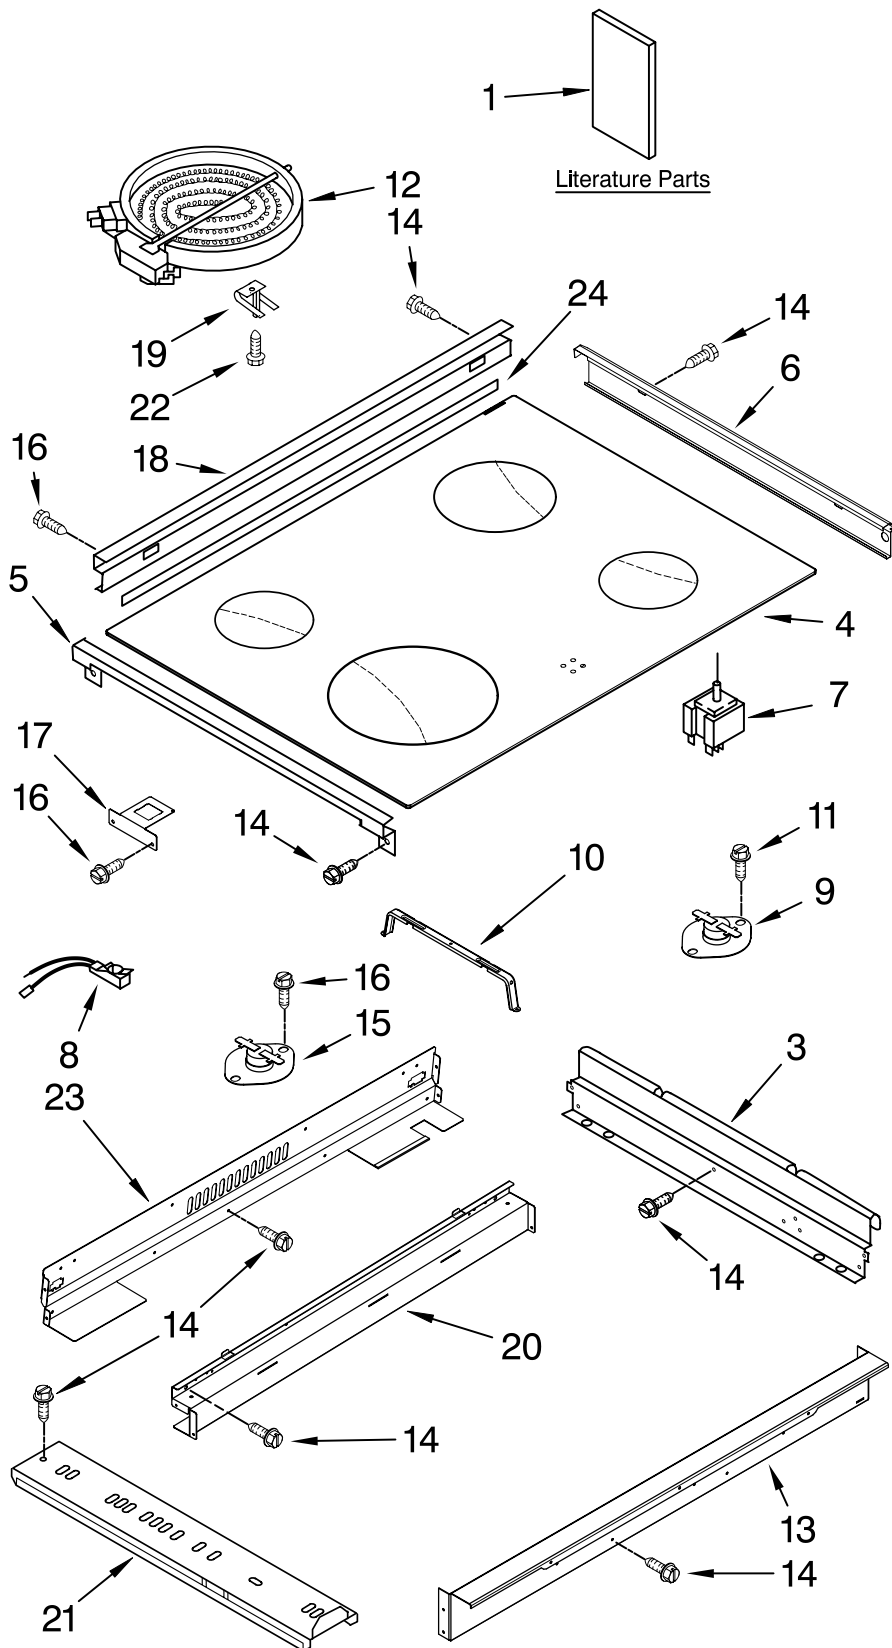

# COOKTOP PARTS

For Models: GY396LXPB02, GY396LXPQ02, GY396LXPT02, GY396LXPS02  
(Black) (White) (Biscuit) (S.Steel)

30" Slide-In  
ELECTRIC OVEN  
SELF CLEAN

Illus. No.	Part No.	DESCRIPTION
1	9762035	Literature Parts Installation Instructions
	9762257	Use & Care Guide
	9761388	Tech Sheet
	9757680	Anti-Tip Instruct.
	3191638	Safe Cooking Tips
	9759133	Safe Cooking Tips
3	4454023	Bracket, Mounting
4	9756788BT	Cooktop Biscuit
	9756788WH	White
	9762069BL	Black
5	4453764	Clip, Ceran (2)
6	9759531WH	Trim-CkTop, SI White LH
	9759531BT	Biscuit LH
	9759531BL	Black LH
	9759531SS	S.Steel LH
	9759530WH	White RH
	9759530BT	Biscuit RH
	9759530BL	Black RH
	9759530SS	S.Steel RH
7	9750638	Switch, Infinite LR, RF
	9750639	RR
	9750641	LF
8	8523739	Light, Indicator
9	9759243	Thermostat (120c)
10	9756821	Support, Wiring
11	4449809	Screw (2)
12	8523698	Element, Surface 1200W LR,RF
	8523696	1800W RR
	8523692	2500W LF
13	9757800	Bracket, Front Support
14	3196537	Screw
15	9759944	Thermostat (60c)
16	3196160	Screw (2)
17	9758799	Bracket, Ind. Lamp
18	9760520WH	Trim, Extension White
	9760520BT	Biscuit
	9760520BL	Black
	9760520SS	S.Steel
19	9759094	Spring, Locator
20	9759963	Bracket, Rear Sprt
21	8285962	Rail, Element (2)
22	246119	Screw
23	9759628	Cover, Cktp Rear
24	9756450	Gasket

# CONTROL PANEL PARTS

For Models: GY396LXPB02, GY396LXPQ02, GY396LXPT02, GY396LXPS02  
 (Black) (White) (Biscuit) (S.Steel)

Illus. No.	Part No.	DESCRIPTION	Illus. No.	Part No.	DESCRIPTION	Illus. No.	Part No.	DESCRIPTION
1		Control Panel	8		Endcap	9		Knob
	8191145	White		9756614BT	Biscuit LH		9756659BL	Black
	8191146	Biscuit		9756614WH	White LH		9756659WH	White
	8191147	Black		9756614BL	Black LH		9756659BT	Biscuit
	8191148	S.Steel		9756611BT	Biscuit RH	10	3196537	Screw
3	9757476	Control, Migration		9756611WH	White RH	11	9780271	Screw
4	9757119	Bracket, Console		9756611BL	Black RH	12	311865	Screw
5	3196068	Lens, Ind. (2)		3196172	Screw			
6	9757410	Bracket, Control						
7	8523265	Housing, Ind. Lt.						