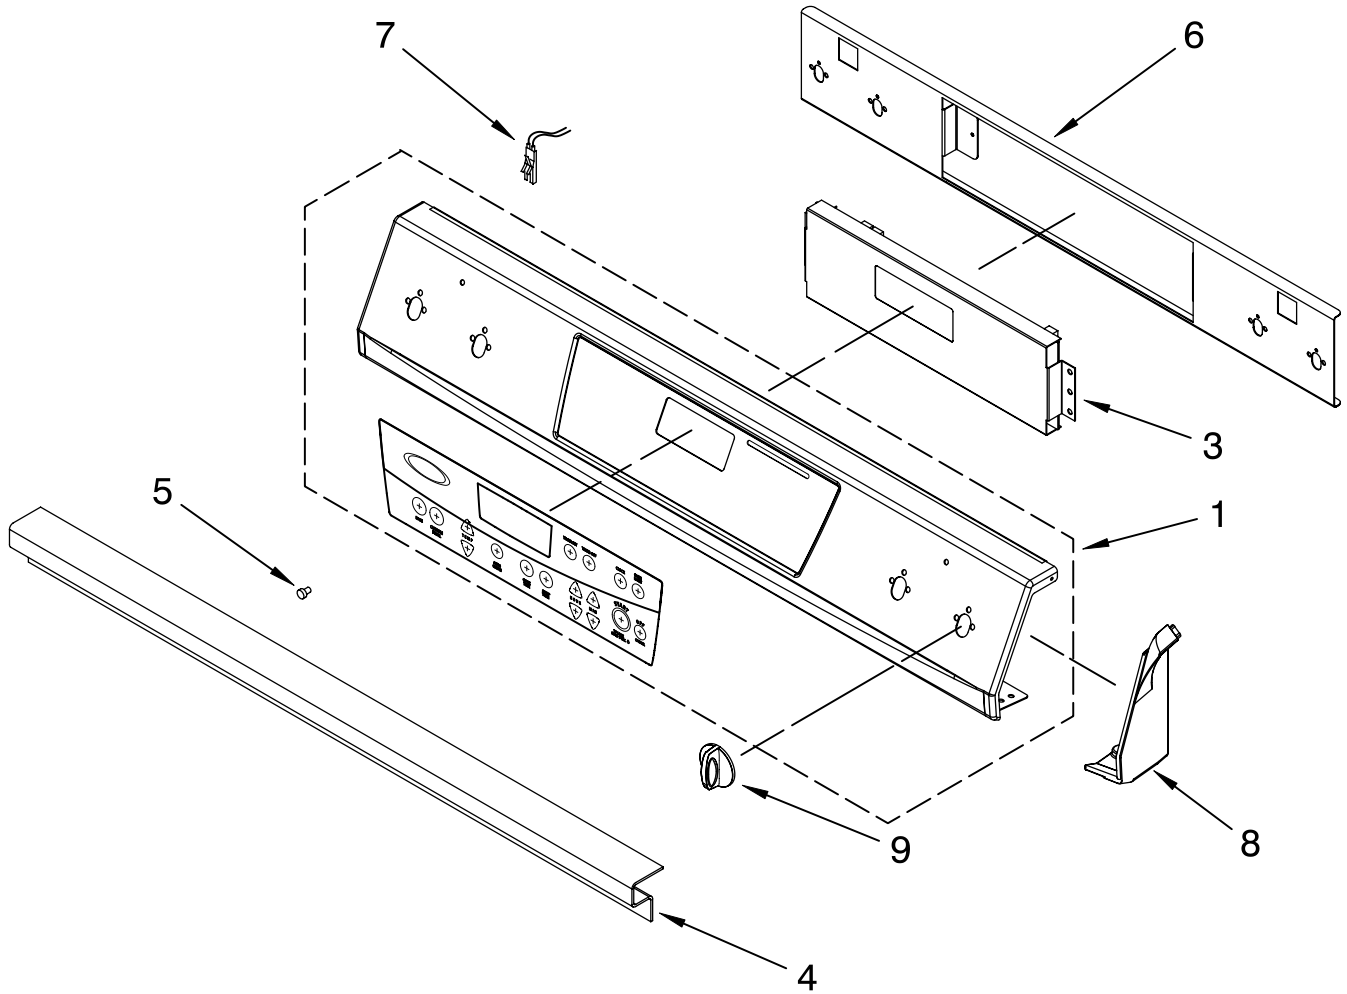

CONTROL PANEL PARTS

For Models: GY398LXPB00, GY398LXPQ00, GY398LXPT00, GY398LXPS00
(Black) (White) (Biscuit) (S.Steel)

Illus. No.	Part No.	DESCRIPTION
1		Control Panel
	8191149	White
	8191150	Biscuit
	8191151	Black
3	8191152	S.Steel
	9757475	Control, Migration
	9780271	Screw
4	9757119	Bracket, Console
	3179776	Screw (3)

Illus. No.	Part No.	DESCRIPTION
5	3196068	Lens, Ind. (2)
6	9757410	Bracket, Control
	486579	Screw
7	8523265	Housing, Ind. Lt.

Illus. No.	Part No.	DESCRIPTION
8		Endcap
	9756614BT	Biscuit LH
	9756614WH	White LH
	9756614BL	Black LH
	9756611BT	Biscuit RH
	9756611WH	White RH
	9756611BL	Black RH
9	3196172	Screw
		Knob
	9756659BL	Black
	9756659WH	White
	9756659BT	Biscuit

FOR ORDERING INFORMATION REFER TO PARTS PRICE LIST