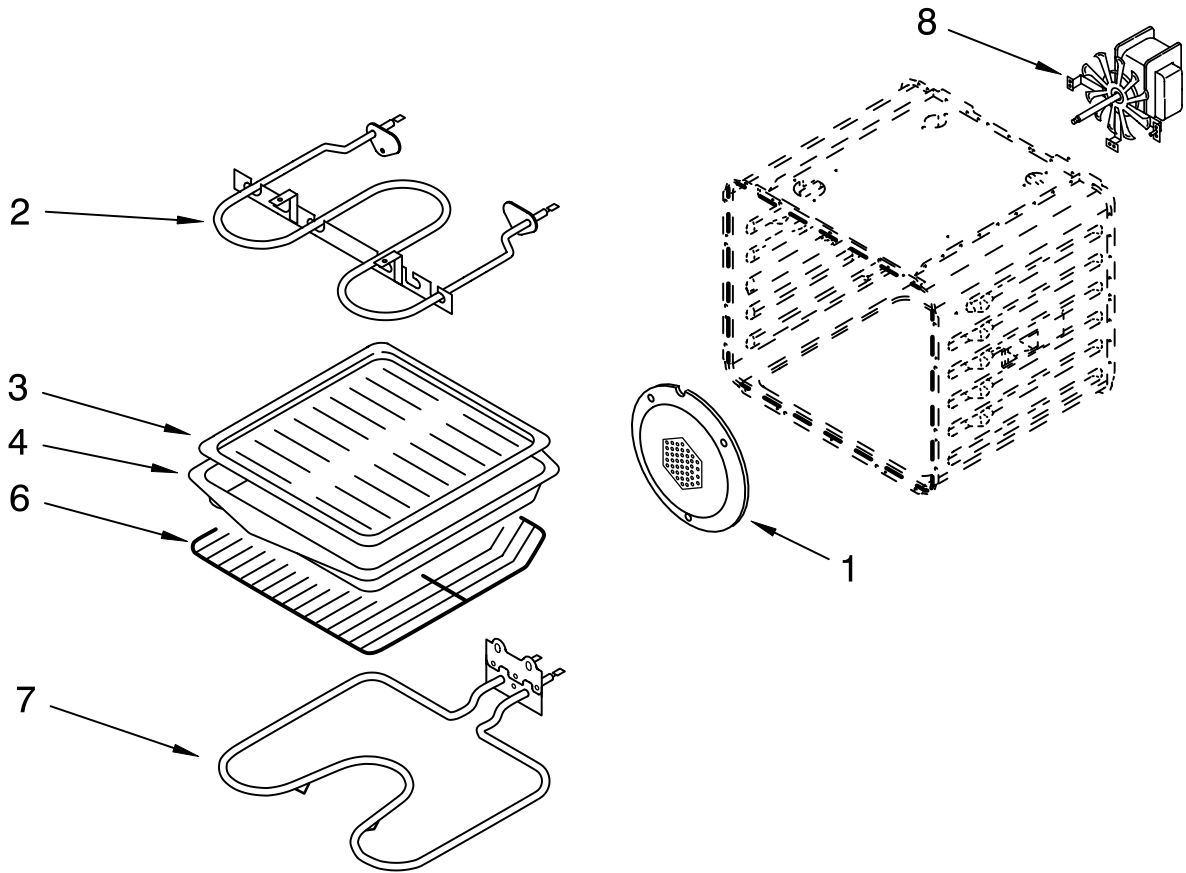

INTERNAL OVEN PARTS

For Models: GY398LXPB00, GY398LXPQ00, GY398LXPT00, GY398LXPS00
(Black) (White) (Biscuit) (S.Steel)

Illus. No.	Part No.	DESCRIPTION

1	4448988	Cover, Fan
	4449154	Screw
2	4456103	Element, Broil
	4449154	Screw
3	4457277	Grill, Broiler
4	4457276	Pan, Broiler
6	4448717	Rack, Oven
7	4452153	Element, Bake
	4449154	Screw
8	4451583	Motor, Convection Fan

FOR ORDERING INFORMATION REFER TO PARTS PRICE LIST