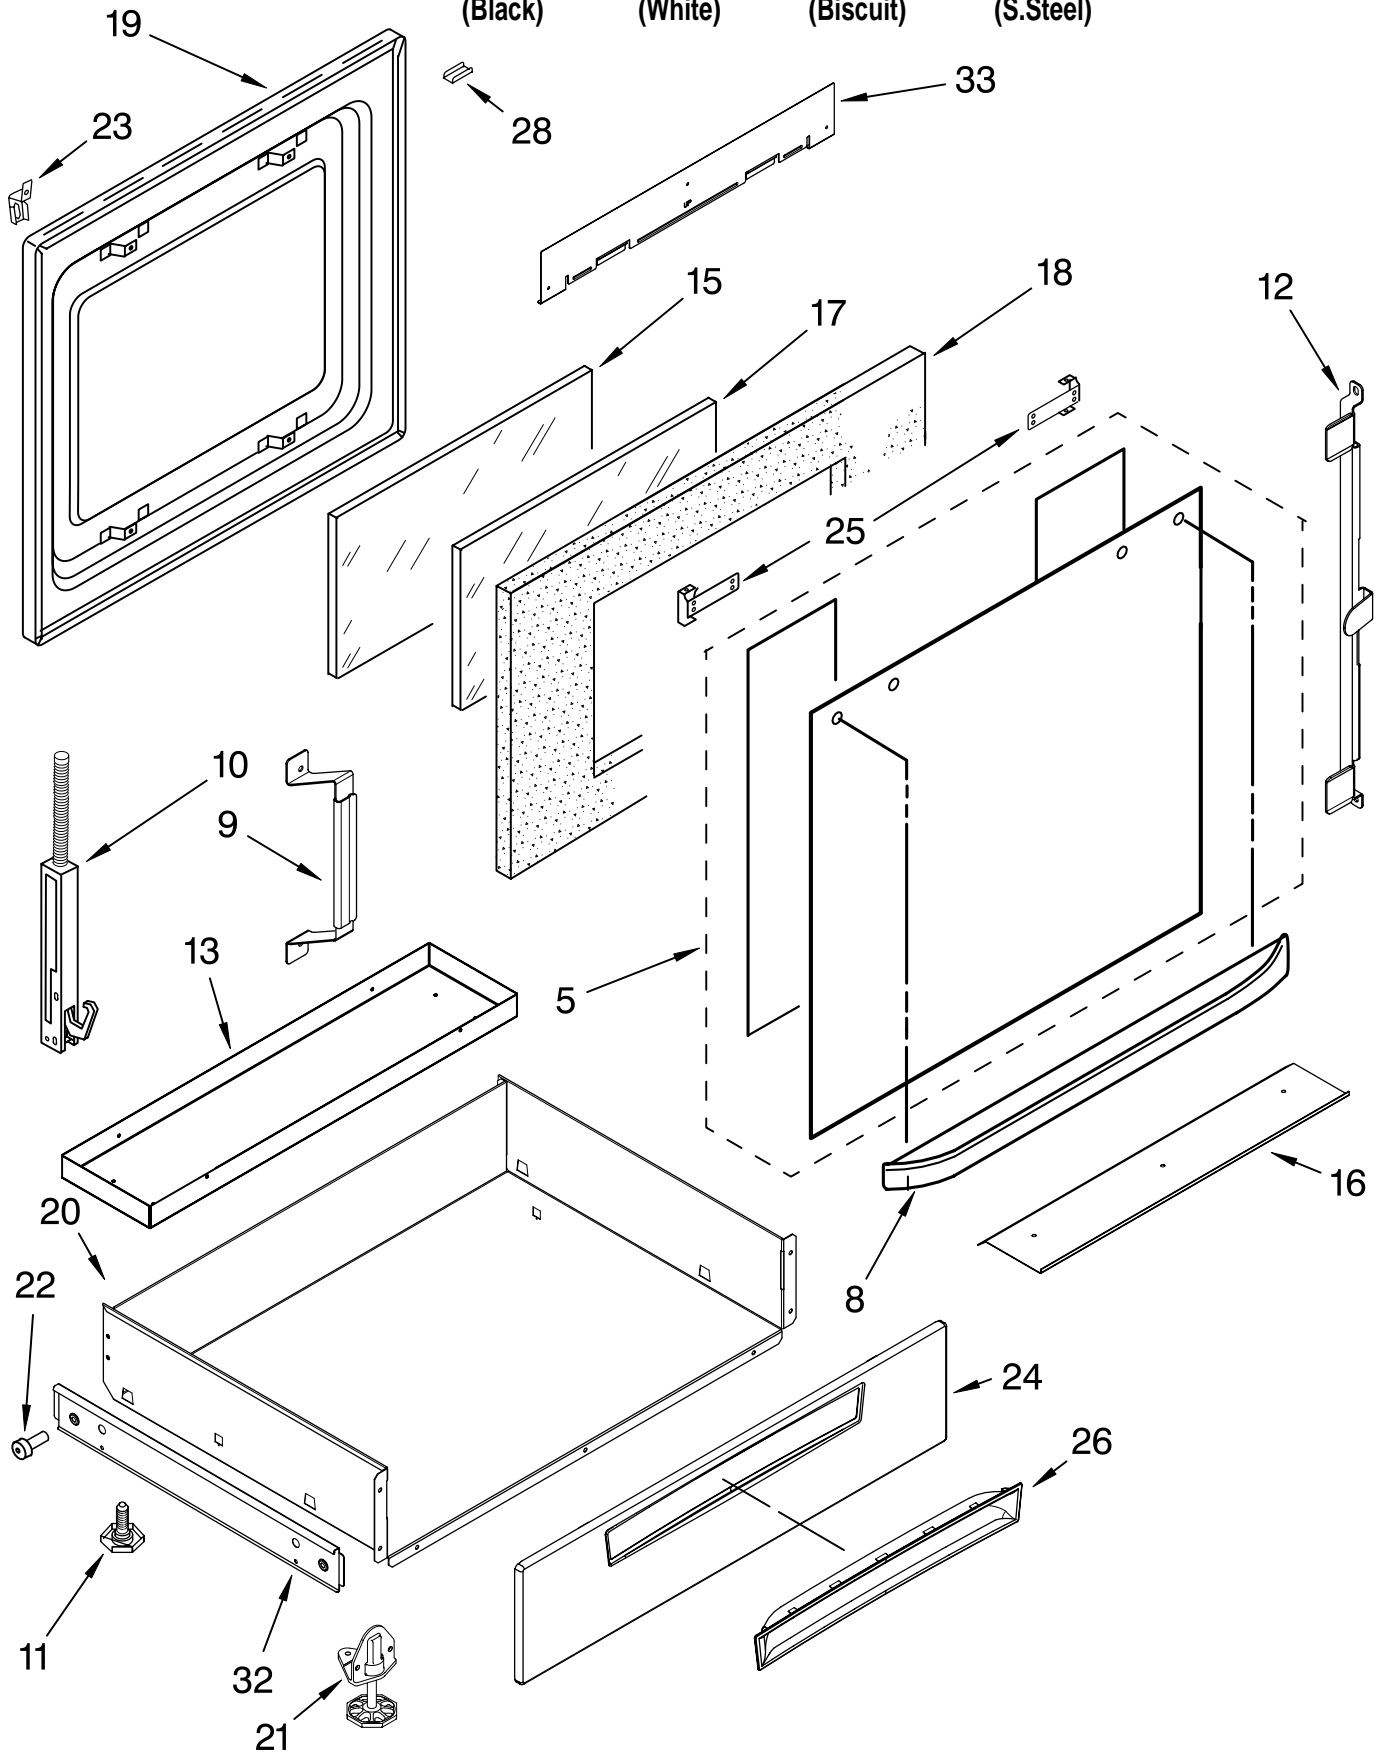

DOOR AND DRAWER PARTS

For Models: GY398LXPB00, GY398LXPQ00, GY398LXPT00, GY398LXPS00
(Black) (White) (Biscuit) (S.Steel)

FOR ORDERING INFORMATION REFER TO PARTS PRICE LIST

DOOR AND DRAWER PARTS

For Models: GY398LXPB00, GY398LXPQ00, GY398LXPT00, GY398LXPS00
(Black) (White) (Biscuit) (S.Steel)

Illus. No.	Part No.	DESCRIPTION
5		Glass, Door Front
	9759641	Black
	9759639	White
	9759640	Biscuit
	9759642	S.Steel
8		Handle, Door
	4448854	Black
	4448855	White
	4448856	Biscuit
9	8302094	Bracket, Central
10		Hinge, Door
	8300571	White RH
	8300572	White LH
	8300573	Lt.Blue RH
	8300574	Lt.Blue LH
	4449743	Screw
11	312701	Foot, Rear
12	8302092	Bracket, Side
13	9757798	Panel, Drawer
15	9757706	Glass, Inner
16	4457114	Shield, Heat Btm
17	4449263	Glass, Inner (2)
18	4451722	Insulation, Door
19	4455618	Liner, Door
20	9757806	Drawer & Roller
21	3196037	Foot, Front
	4449743	Screw
22	422604	Roller, Drawer
23	9759743	Retainer, Door
24		Front, Drawer
	4453921WH	White
	4453921BL	Black
	4453921BT	Biscuit
	4453921SS	S.Steel
25	4450813	Bracket, Handle
	4451040	Screw
26		Handle, Drawer
	9756674WH	White
	9756674BT	Biscuit
	9756674BL	Black
28	4450863	Retainer, Clip
32	9756673	Guide, Roller
33	9757707	Shield, Heat Top

FOR ORDERING INFORMATION REFER TO PARTS PRICE LIST