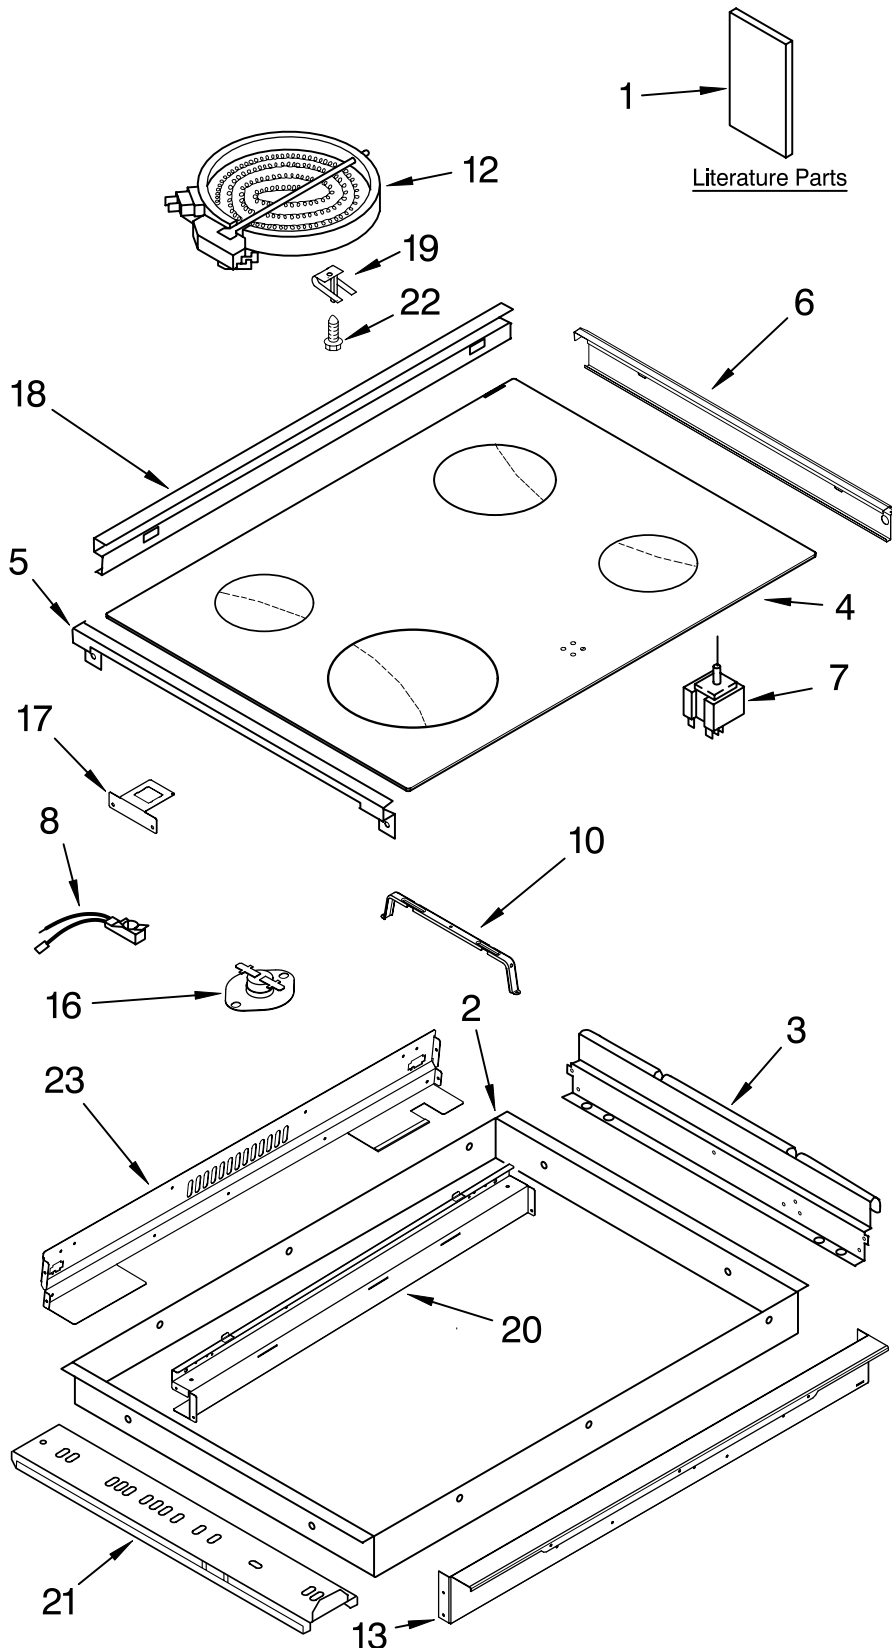

# COOKTOP PARTS

For Models: GY398LXPB00, GY398LXPQ00, GY398LXPT00, GY398LXPS00  
 (Black) (White) (Biscuit) (S.Steel)

30" Slide-In  
 ELECTRIC OVEN  
 SELF CLEAN

Illus. No.	Part No.	DESCRIPTION
1	9757446	Literature Parts
		Installation Instructions
		9757454 Use & Care Guide
		9757667 Tech Sheet
		9757680 Anti-Tip Instruct.
		3191638 Safe Cooking Tips
2	3192459	Burner Box
3	4454023	Bracket, Mounting
		Screw
4		Cooktop
	9756788BT	Biscuit
	9756788WH	White
	9756788BL	Black
	9756450	Gasket
5	4453764	Clip, Ceran (2)
		Screw
6		Trim-CkTop, SI
	4453875WH	White LH
	4453875BT	Biscuit LH
	4453875BL	Black LH
	4453875SS	S.Steel LH
	4453870WH	White RH
	4453870BT	Biscuit RH
	4453870BL	Black RH
	4453870SS	S.Steel RH
	3400805	Screw
7		Switch, Infinite
	9750638	LR, RF
	9750639	RR
	9750641	LF
8	8523739	Light, Indicator
10	9756821	Support, Wiring
		Screw (2)
12		Element, Surface
	8523698	1200W LR,RF
	8523696	1800W RR
	8523692	2500W LF
13	9757800	Bracket, Front Support
		Screw (4)
16	9751984	Bi-Metal
	3196160	Screw (2)
17	9758799	Bracket, Ind. Lamp
		Screw (2)
18		Trim, Extension
	4453865WH	White
	4453865BT	Biscuit
	4453865BL	Black
	4453865SS	S.Steel
	3196160	Screw
19	3191791	Spring, Locator
20	9757802	Bracket, Rear Sprt
		Screw (4)
21	9756813	Rail, Element (2)
		Screw (4)
22	486754	Screw
23	9759628	Cover, Cktp Rear
		Screw (4)

# CONTROL PANEL PARTS

For Models: GY398LXPB00, GY398LXPQ00, GY398LXPT00, GY398LXPS00  
 (Black) (White) (Biscuit) (S.Steel)

Illus. No.	Part No.	DESCRIPTION
1		Control Panel
	8191149	White
	8191150	Biscuit
	8191151	Black
3	8191152	S.Steel
	9757475	Control, Migration
	9780271	Screw
4	9757119	Bracket, Console
	3179776	Screw (3)