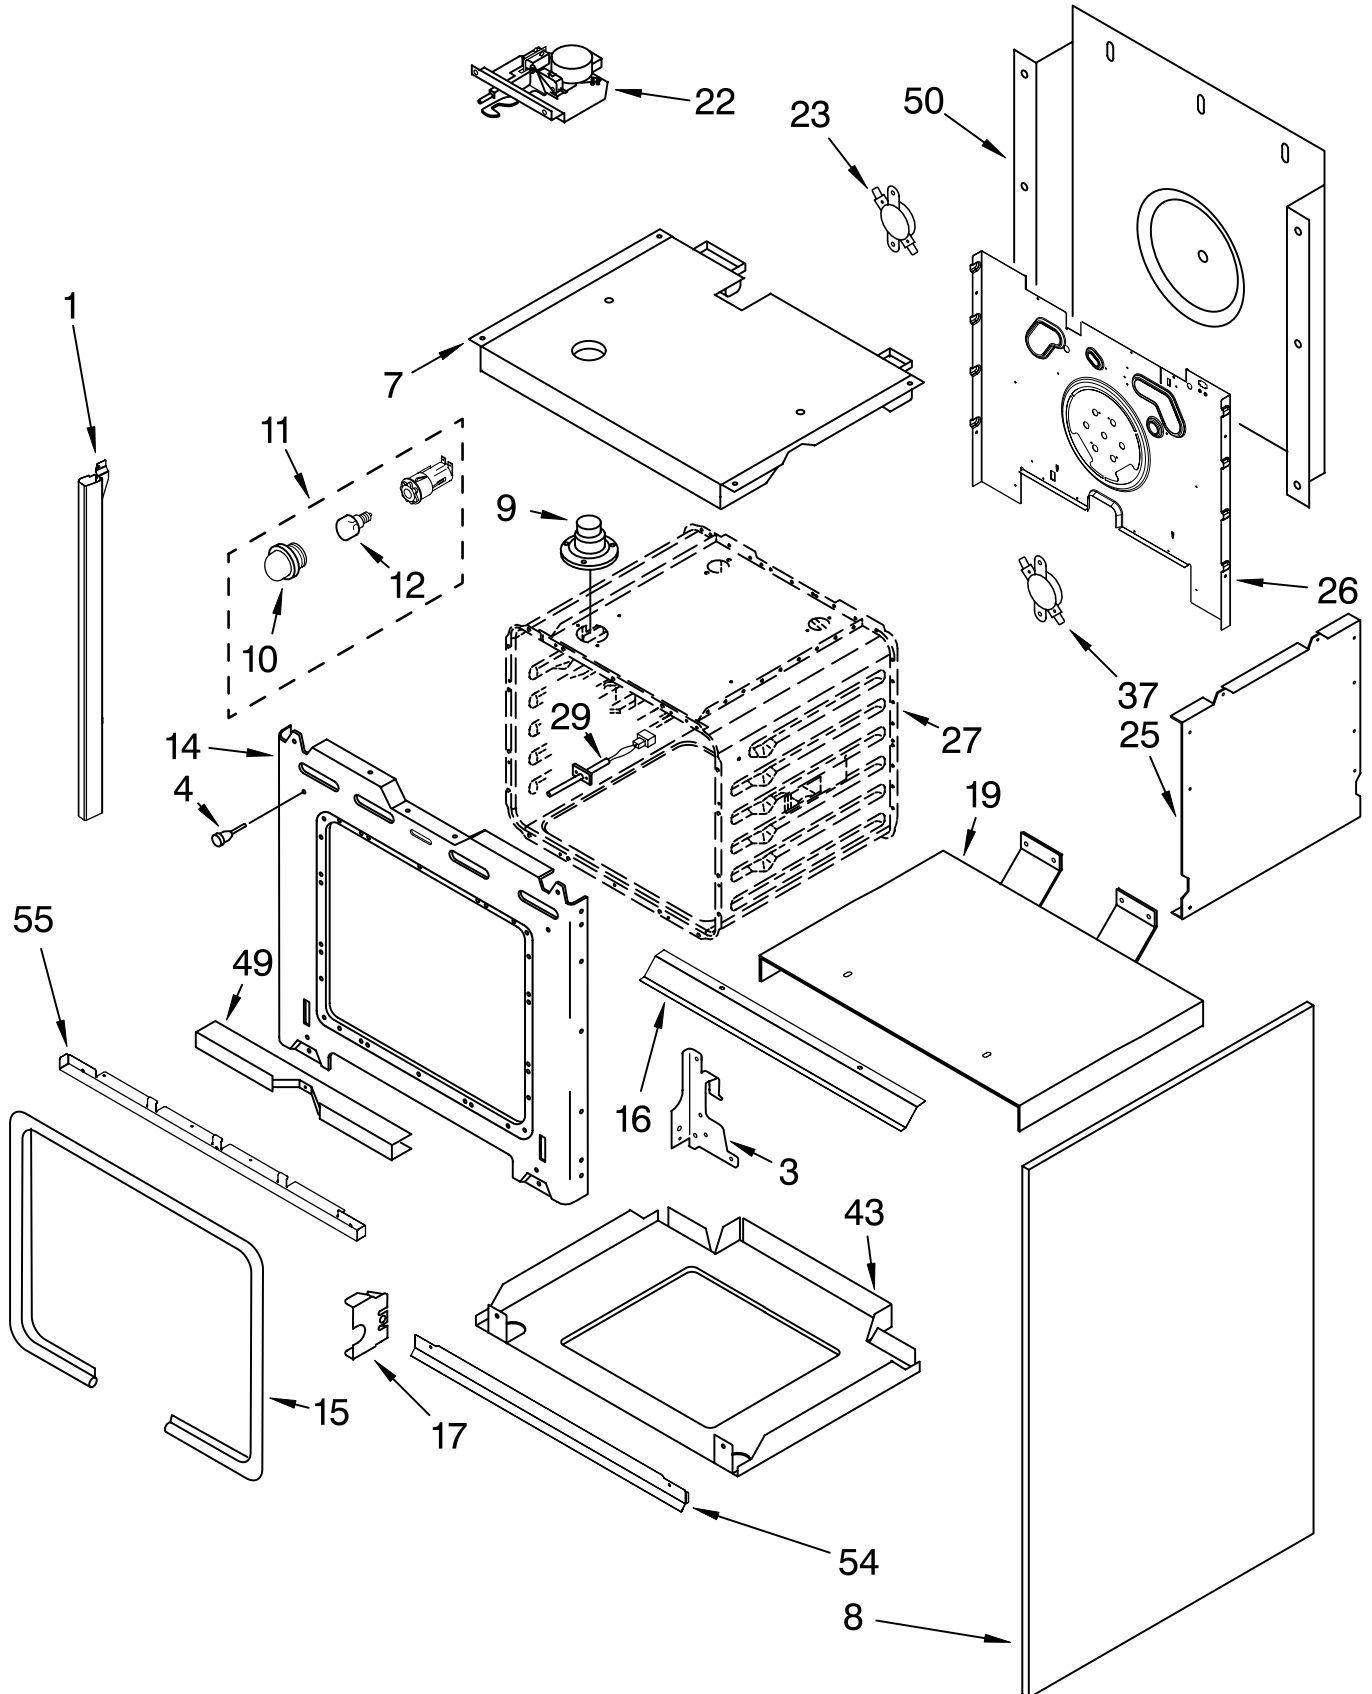

OVEN PARTS

For Models: GY398LXPB00, GY398LXPQ00, GY398LXPT00, GY398LXPS00
(Black) (White) (Biscuit) (S.Steel)

FOR ORDERING INFORMATION REFER TO PARTS PRICE LIST