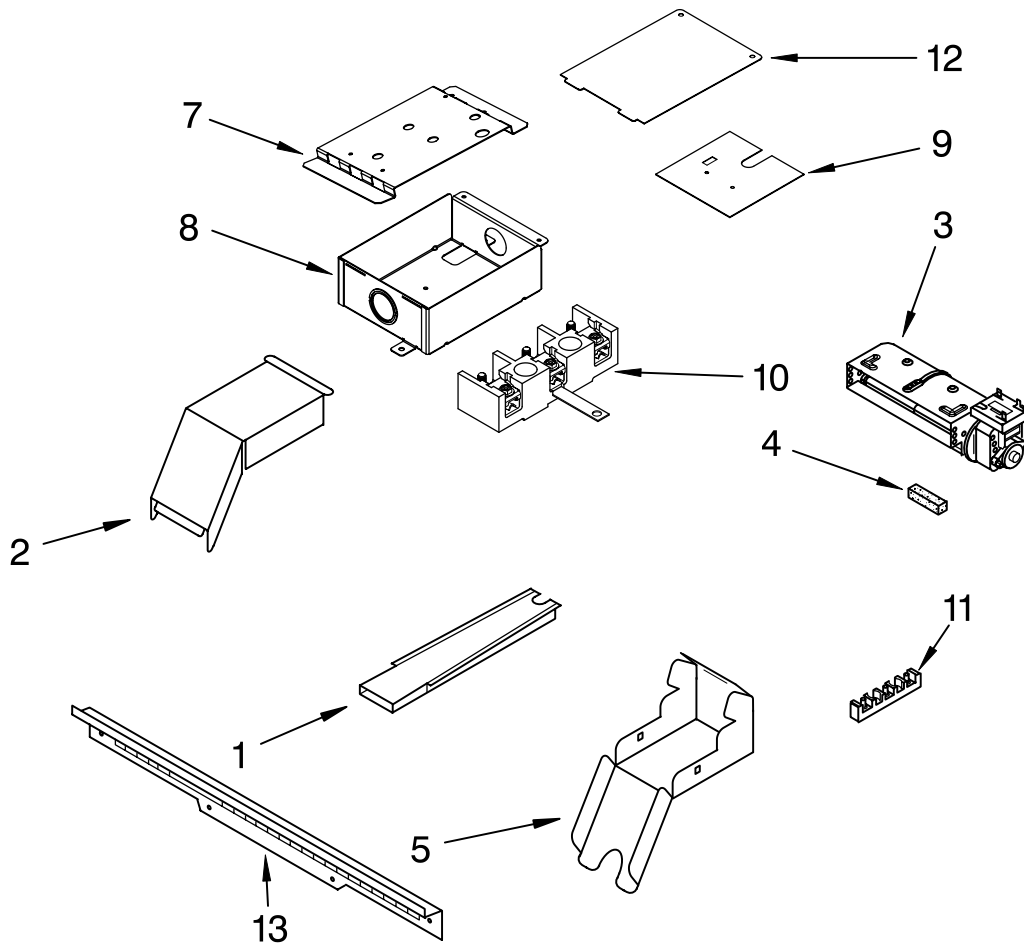

TOP VENTING PARTS

For Models: GY398LXPB00, GY398LXPQ00, GY398LXPT00, GY398LXPS00
(Black) (White) (Biscuit) (S.Steel)

Illus. No.	Part No.	DESCRIPTION	Illus. No.	Part No.	DESCRIPTION	Illus. No.	Part No.	DESCRIPTION
1	4451759	Vent, Exhaust	4	4451758	Block, Foam	10	9757136	Block, Terminal
	4449040	Screw, 8-18 x 3/8	5	4455177	Elbow, Vent Bottom	11	4449868	Block, Terminal
2	4455178	Elbow, Vent Top	7	9759749	Bracket, Term.Box		3400080	Screw
3	8300223	Blower		4449809	Screw (2)	12	9757405	Cover, Term Box
	4455352	Bracket	8	9757404	Box, Terminal		3196160	Screw (2)
	4449809	Screw (4)	9	9759721	Insulator, Term Box	13	9757118BL	Vent, (Control Panel)
							4450038	Screw

FOR ORDERING INFORMATION REFER TO PARTS PRICE LIST