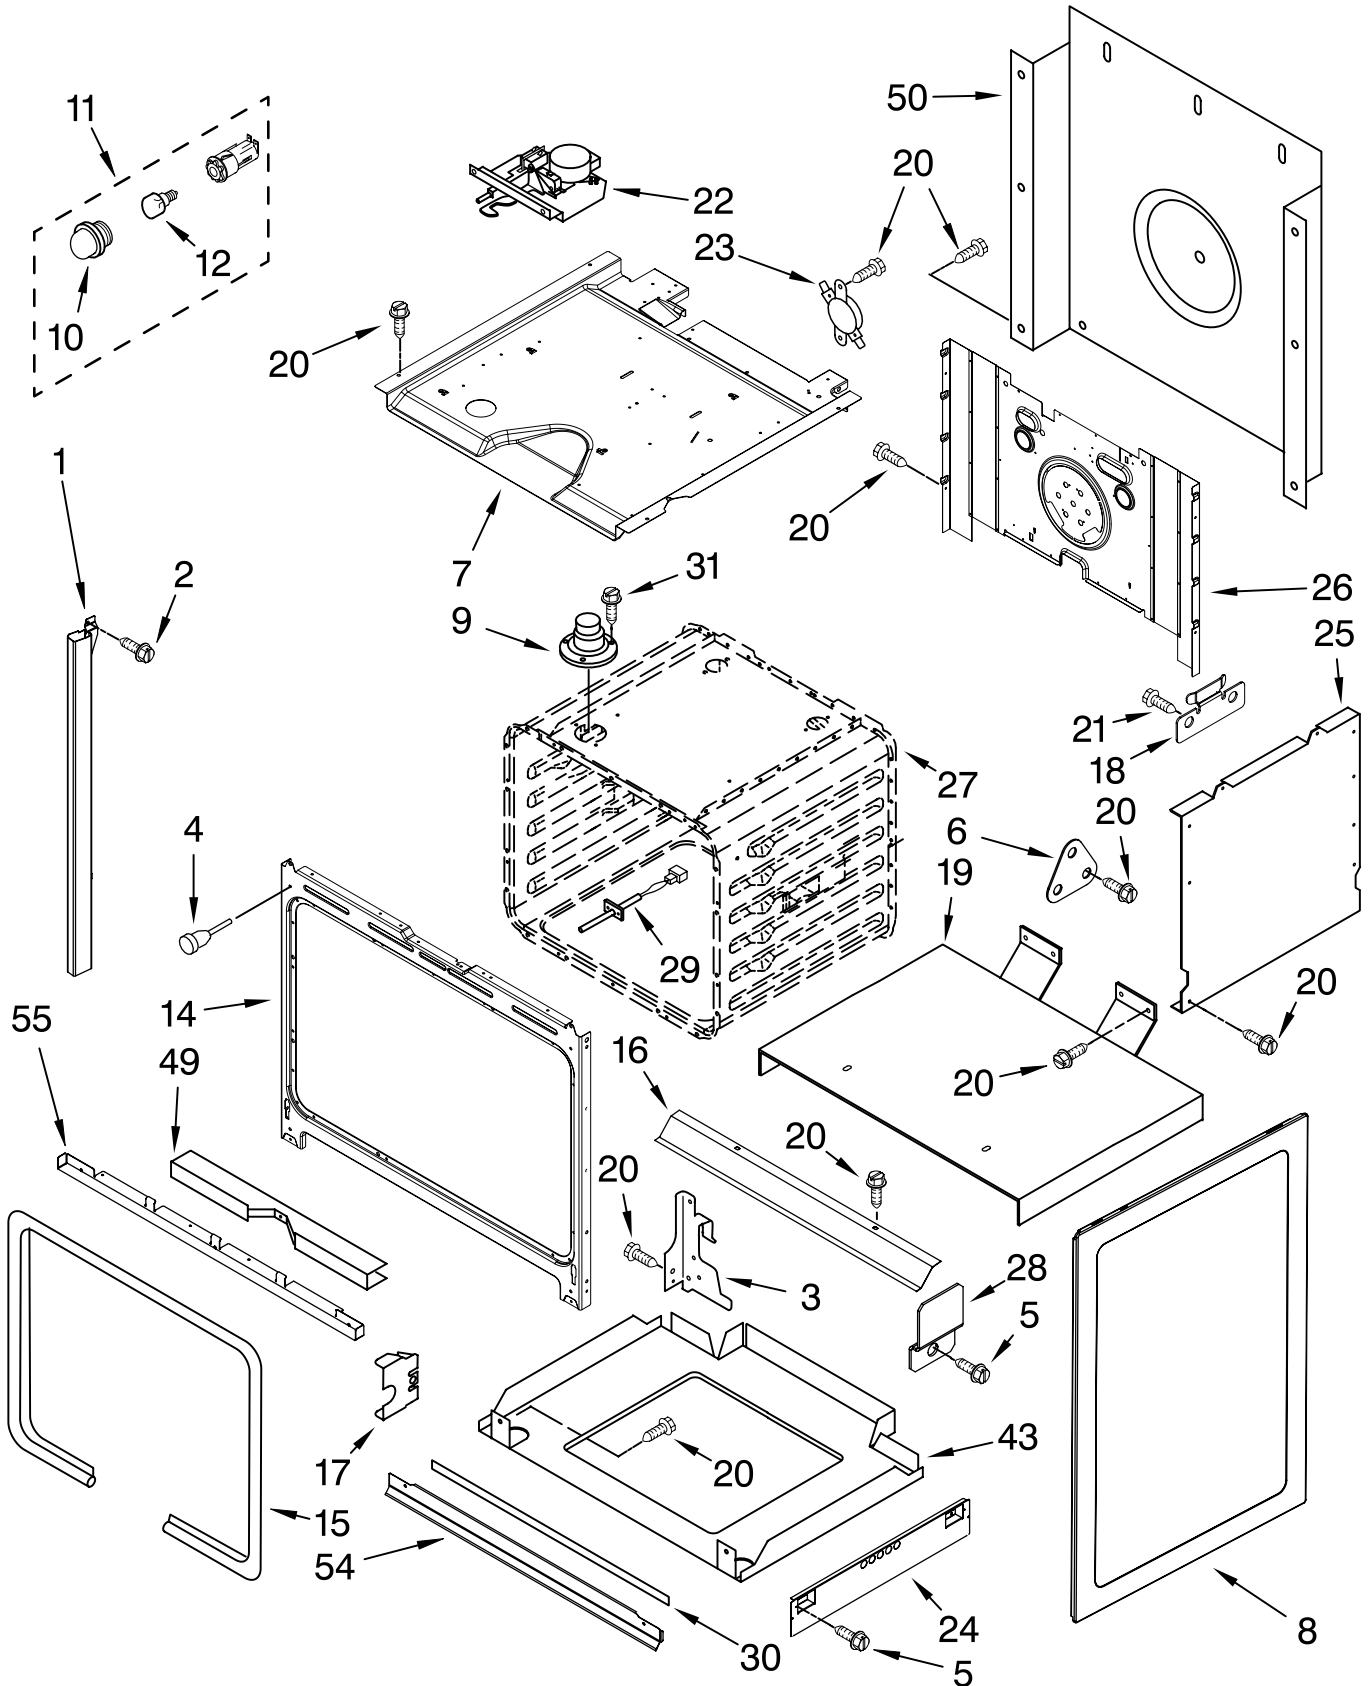

OVEN PARTS

For Models: GY398LXPB02, GY398LXPQ02, GY398LXPT02, GY398LXPS02
(Black) (White) (Biscuit) (S.Steel)

FOR ORDERING INFORMATION REFER TO PARTS PRICE LIST