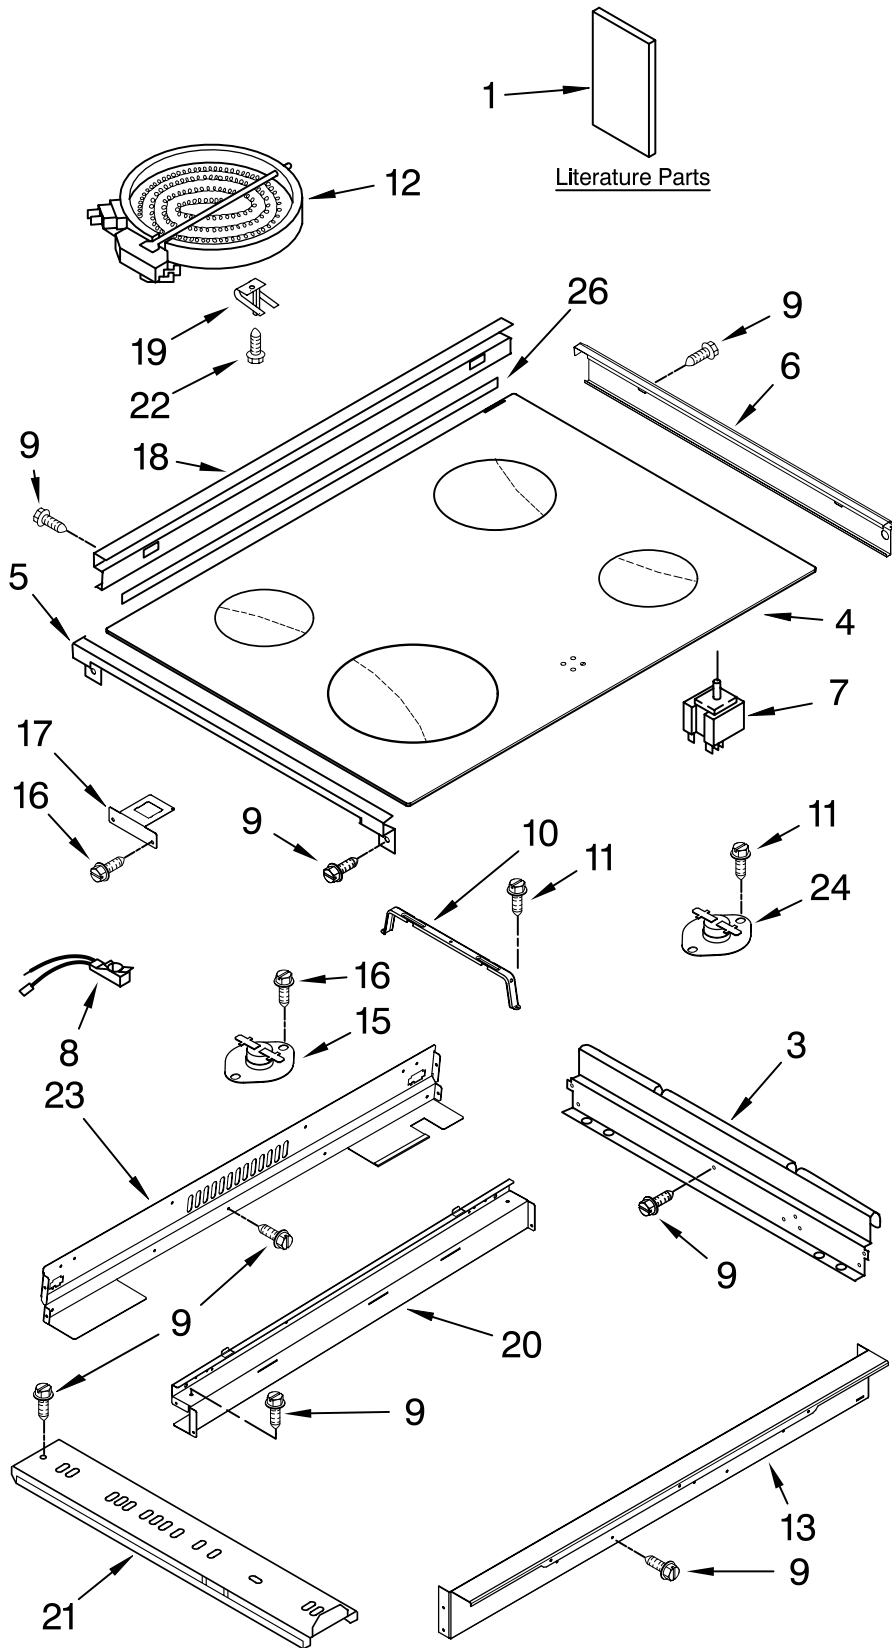

COOKTOP PARTS

For Models: GY398LXPB02, GY398LXPQ02, GY398LXPT02, GY398LXPS02
 (Black) (White) (Biscuit) (S.Steel)

30" Slide-In
 ELECTRIC OVEN
 SELF CLEAN

Illus. No.	Part No.	DESCRIPTION
1	9762035	Literature Parts Installation Instructions
	9762257	Use & Care Guide
	9761389	Tech Sheet
	9757680	Anti-Tip Instruct.
	3191638	Safe Cooking Tips
	9759133	Safe Cooking Tips
3	4454023	Bracket, Mounting
4	9756788BT	Cooktop Biscuit
	9756788WH	White
	9762069BL	Black
5	4453764	Clip, Ceran (2)
6		Trim-CkTop, SI
	9759531WH	White LH
	9759531BT	Biscuit LH
	9759531BL	Black LH
	9759531SS	S.Steel LH
	9759530WH	White RH
	9759530BT	Biscuit RH
	9759530BL	Black RH
	9759530SS	S.Steel RH
7		Switch, Infinite
	9750638	LR, RF
	9750639	RR
	9750641	LF
8	8523739	Light, Indicator
9	3196537	Screw
10	9756821	Support, Wiring
11	4449809	Screw
12		Element, Surface
	8523698	1200W LR,RF
	8523696	1800W RR
	8523692	2500W LF
13	9757800	Bracket, Front Support
15	9759944	Thermostat (60c)
16	3196160	Screw (2)
17	9758799	Bracket, Ind. Lamp
18		Trim, Extension
	9760520WH	White
	9760520BT	Biscuit
	9760520BL	Black
	9760520SS	S.Steel
19	9759094	Spring, Locator
20	9759963	Bracket, Rear Sprt
21	8285962	Rail, Element (2)
22	246119	Screw
23	9759628	Cover, Cktp Rear
24	9759243	Thermostat (120c)
26	9756450	Gasket

FOR ORDERING INFORMATION REFER TO PARTS PRICE LIST

CONTROL PANEL PARTS

For Models: GY398LXPB02, GY398LXPQ02, GY398LXPT02, GY398LXPS02
 (Black) (White) (Biscuit) (S.Steel)

Illus. No.	Part No.	DESCRIPTION
1		Control Panel
	8191149	White
	8191150	Biscuit
	8191151	Black
	8191152	S.Steel
3	9757475	Control, Migration
4	9757119	Bracket, Console
5	3196068	Lens, Ind. (2)
6	9757410	Bracket, Control