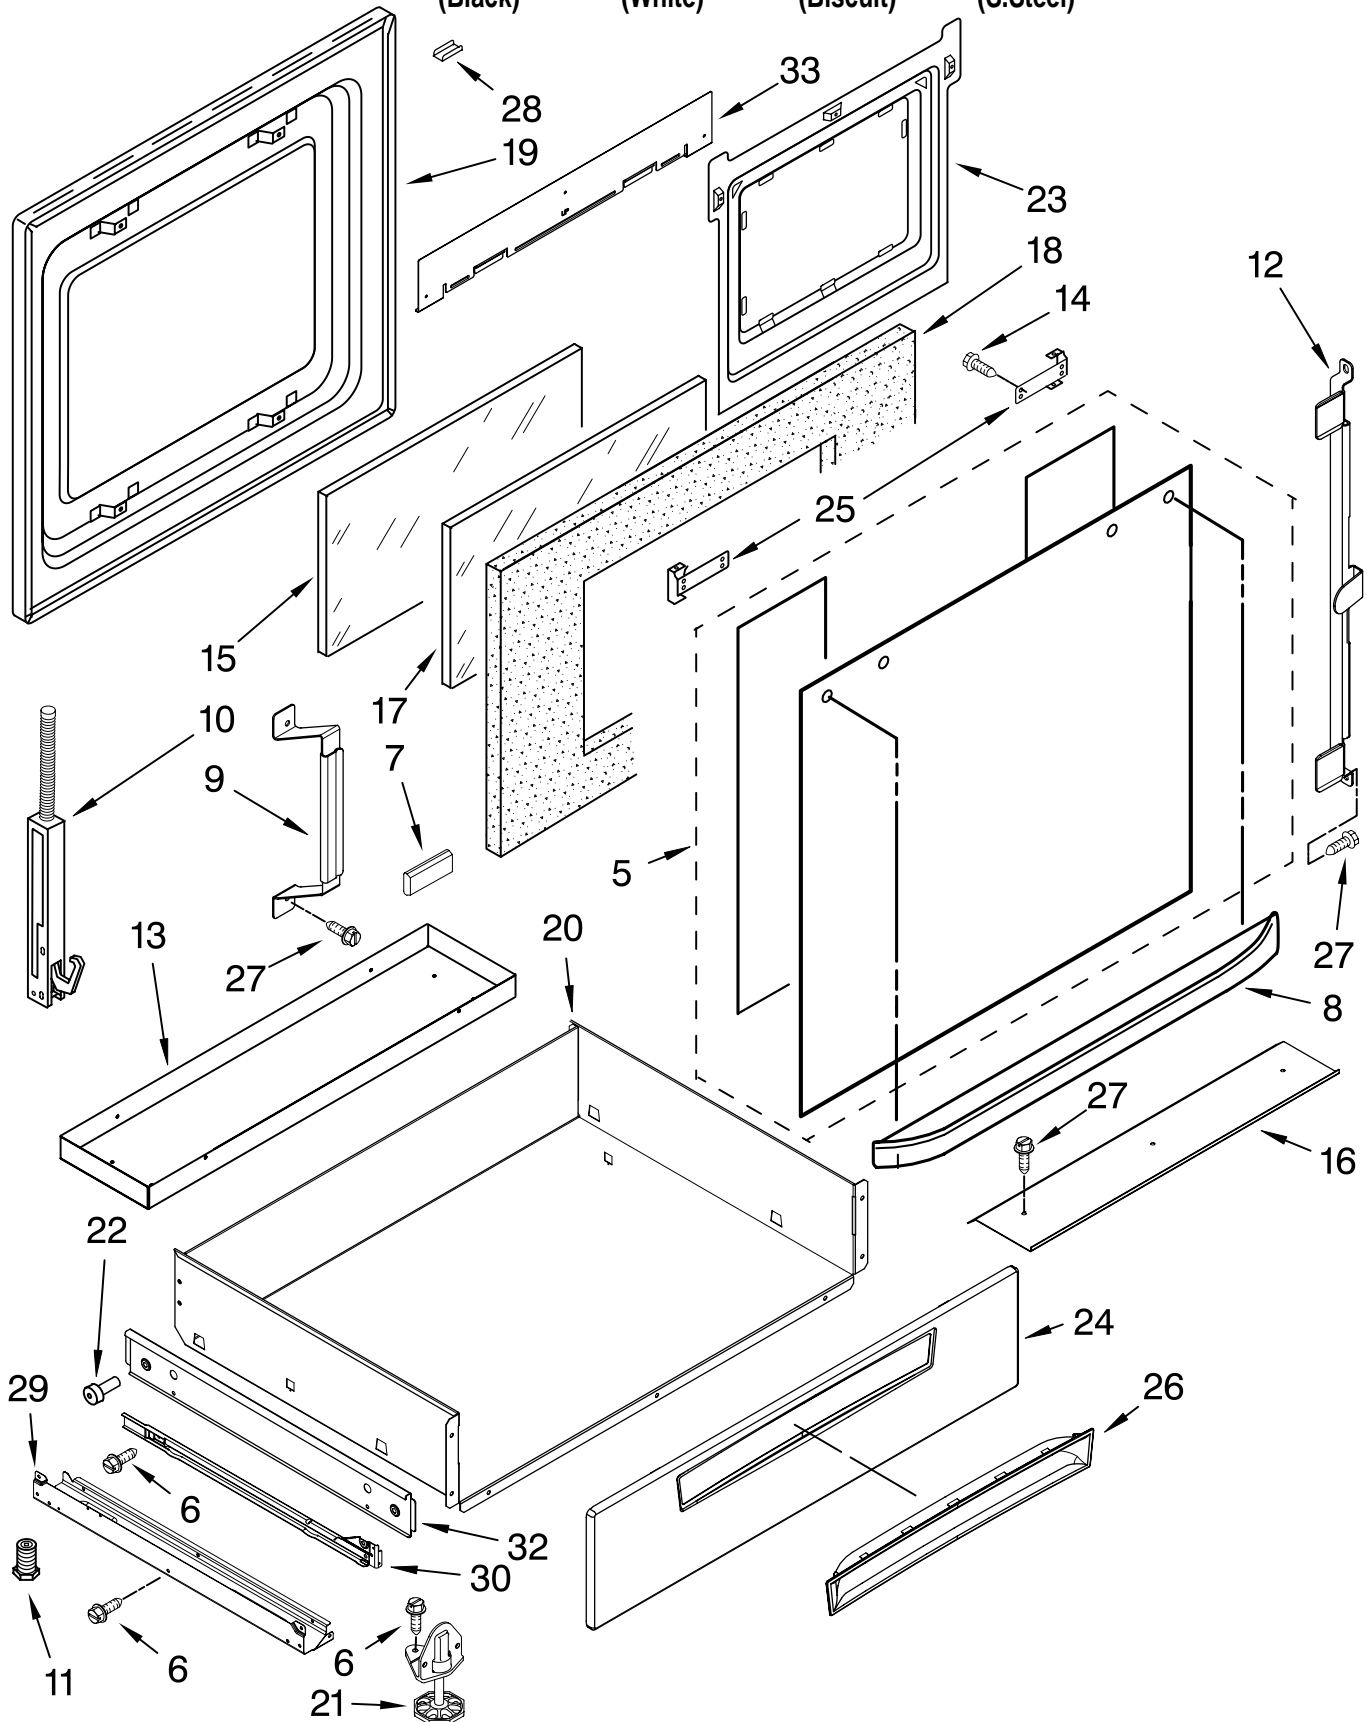

DOOR AND DRAWER PARTS

For Models: GY398LXPB02, GY398LXPQ02, GY398LXPT02, GY398LXPS02

(Black)

(White)

(Biscuit)

(S.Steel)

FOR ORDERING INFORMATION REFER TO PARTS PRICE LIST

DOOR AND DRAWER PARTS

For Models: GY398LXPB02, GY398LXPQ02, GY398LXPT02, GY398LXPS02
(Black) (White) (Biscuit) (S.Steel)

Illus. No.	Part No.	DESCRIPTION
5		Glass, Door Front
	9759641	Black
	9759639	White
	9759640	Biscuit
6	9759642	S.Steel
	3196537	Screw
	7	9759635 Spacer, Glass
	8	Handle, Door
8	4448854	Black
	4448855	White
	4448856	Biscuit
9	9759230	Bracket, Central
10		Hinge, Door
	9760571	White RH
	9760572	White LH
11	9761935	Foot, Rear
12	9759229	Bracket, Side
13	9760592	Panel, Drawer
14	4451040	Screw
15	9757706	Glass, Inner
16	4457114	Shield, Heat Btm
17	9759225	Glass, Inner (2)
18	4451722	Insulation, Door
19	9759413	Liner, Door
20	9757806	Drawer & Roller
21	3196037	Foot, Front
22	422604	Roller, Drawer
23	4457132	Retainer, Glass
24		Front, Drawer
	4453921WH	White
	4453921BL	Black
	4453921BT	Biscuit
	4453921SS	S.Steel
25	4450813	Bracket, Handle
26		Handle, Drawer
	9756674WH	White
	9756674BT	Biscuit
	9756674BL	Black
27	4449809	Screw
28	4450863	Retainer, Clip
29		Side, Base
	9759954	L.Side
	9759953	R.Side
30		Track, Drawer
	9756839	L.Side
	9756837	R.Side
32	9756673	Guide, Roller
33	4457103	Shield, Heat Top

FOR ORDERING INFORMATION REFER TO PARTS PRICE LIST