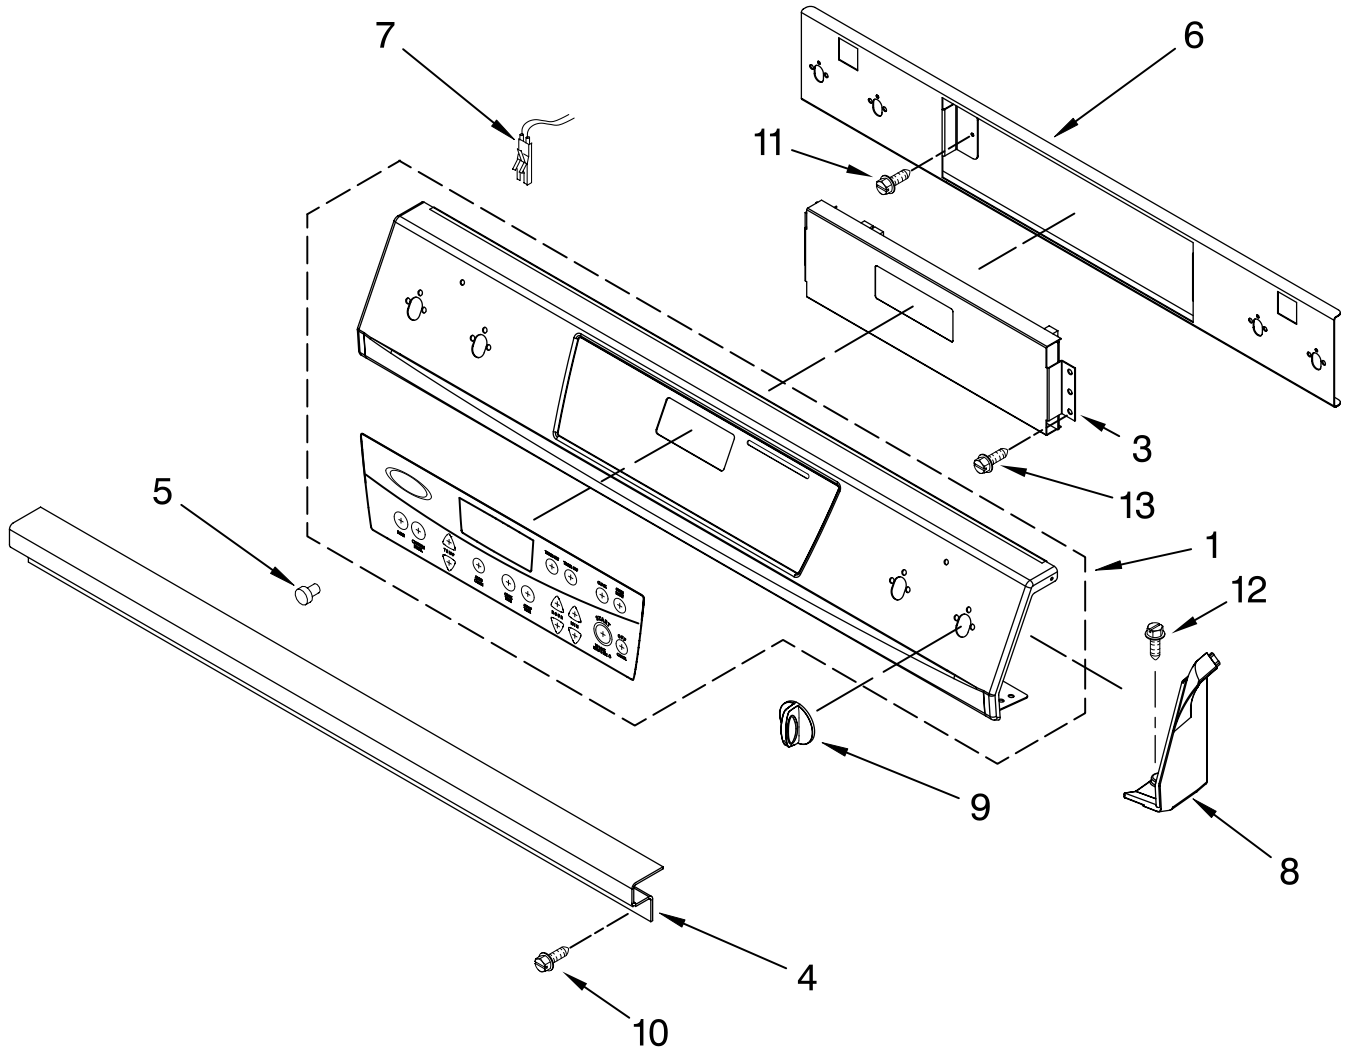

COOKTOP PARTS

For Models: GY398LXPB02, GY398LXPQ02, GY398LXPT02, GY398LXPS02
 (Black) (White) (Biscuit) (S.Steel)

30" Slide-In
 ELECTRIC OVEN
 SELF CLEAN

Illus. No.	Part No.	DESCRIPTION
1	9762035	Literature Parts Installation Instructions
	9762257	Use & Care Guide
	9761389	Tech Sheet
	9757680	Anti-Tip Instruct.
	3191638	Safe Cooking Tips
	9759133	Safe Cooking Tips
3	4454023	Bracket, Mounting
4	9756788BT	Cooktop Biscuit
	9756788WH	White
	9762069BL	Black
5	4453764	Clip, Ceran (2)
6		Trim-CkTop, SI
	9759531WH	White LH
	9759531BT	Biscuit LH
	9759531BL	Black LH
	9759531SS	S.Steel LH
	9759530WH	White RH
	9759530BT	Biscuit RH
	9759530BL	Black RH
	9759530SS	S.Steel RH
7		Switch, Infinite
	9750638	LR, RF
	9750639	RR
	9750641	LF
8	8523739	Light, Indicator
9	3196537	Screw
10	9756821	Support, Wiring
11	4449809	Screw
12		Element, Surface
	8523698	1200W LR,RF
	8523696	1800W RR
	8523692	2500W LF
13	9757800	Bracket, Front Support
15	9759944	Thermostat (60c)
16	3196160	Screw (2)
17	9758799	Bracket, Ind. Lamp
18		Trim, Extension
	9760520WH	White
	9760520BT	Biscuit
	9760520BL	Black
	9760520SS	S.Steel
19	9759094	Spring, Locator
20	9759963	Bracket, Rear Sprt
21	8285962	Rail, Element (2)
22	246119	Screw
23	9759628	Cover, Cktp Rear
24	9759243	Thermostat (120c)
26	9756450	Gasket

FOR ORDERING INFORMATION REFER TO PARTS PRICE LIST

CONTROL PANEL PARTS

For Models: GY398LXPB02, GY398LXPQ02, GY398LXPT02, GY398LXPS02
 (Black) (White) (Biscuit) (S.Steel)

Illus. No.	Part No.	DESCRIPTION
1		Control Panel
	8191149	White
	8191150	Biscuit
	8191151	Black
	8191152	S.Steel
3	9757475	Control, Migration
4	9757119	Bracket, Console
5	3196068	Lens, Ind. (2)
6	9757410	Bracket, Control