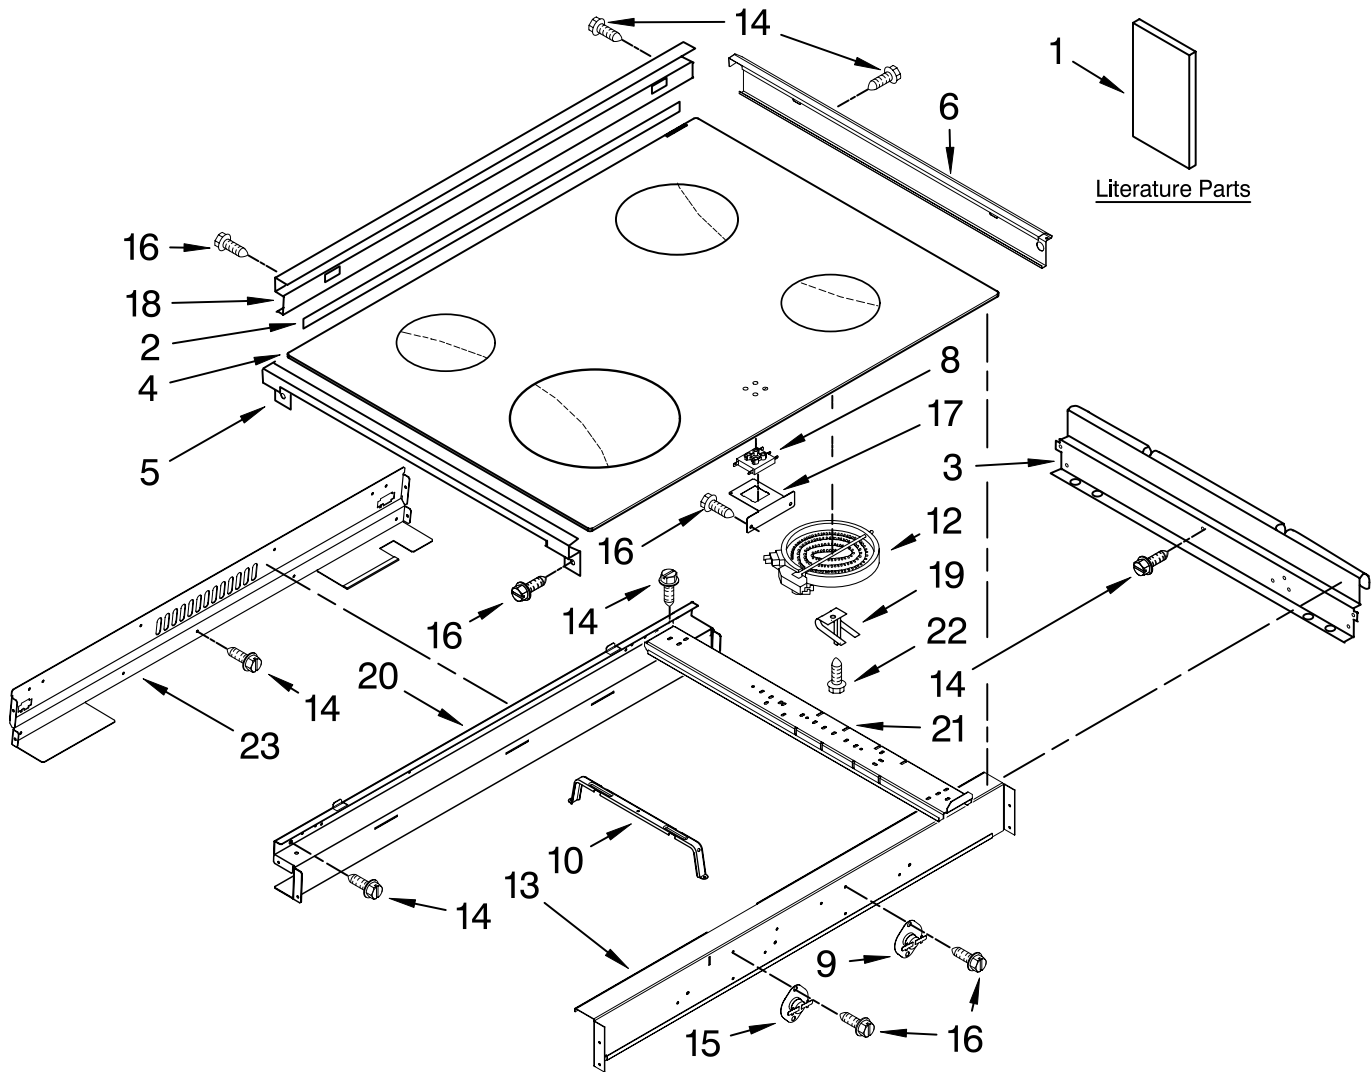

# COOKTOP PARTS

For Models: GY398LXPB03, GY398LXPQ03, GY398LXPS03  
(Black) (White) (Stainless)

30" Slide-In  
ELECTRIC OVEN  
SELF CLEAN

Literature Parts

Illus. No.	Part No.	DESCRIPTION	Illus. No.	Part No.	DESCRIPTION	Illus. No.	Part No.	DESCRIPTION
1	9762035	Literature Parts Installation Instructions	6	9759530BL	Trim, Cooktop Right Black	14	3196537	Screw
	9762257	Use & Care Guide		9759530WH	White	15	341196	Thermostat
	9761389	Tech Sheet		9759530SS	Stainless	16	3196160	Screw
	9757680	Anti-Tip Instructions		9759531BL	Black	17	9758799	Bracket, Indicator Lamp
	3191638	English Safe Cooking Tips		9759531WH	White	18		Trim, Extension
	9759133	French		9759531SS	Stainless		9760520BL	Black
2	9756450	Gasket	8	8523739	Light, Indicator		9760520WH	White
3	4454023	Bracket, Mounting	9	9759944	Thermostat		9760520SS	Stainless
4		Cooktop	10	9756821	Support, Wiring Element, Surface	19	9759094	Spring, Locator
	9762069BL	Black		8523698	1200W LR,RF	20	9759963	Bracket, Rear Support
	9756788WH	White		8523696	1800W RR	21	8285962	Rail, Element (2)
5	4453764	Clip, Ceran (2)		8523692	2500W LF	22	246119	Screw
			13	9757800	Bracket, Front Support	23	9759628	Cover, Cooktop Rear