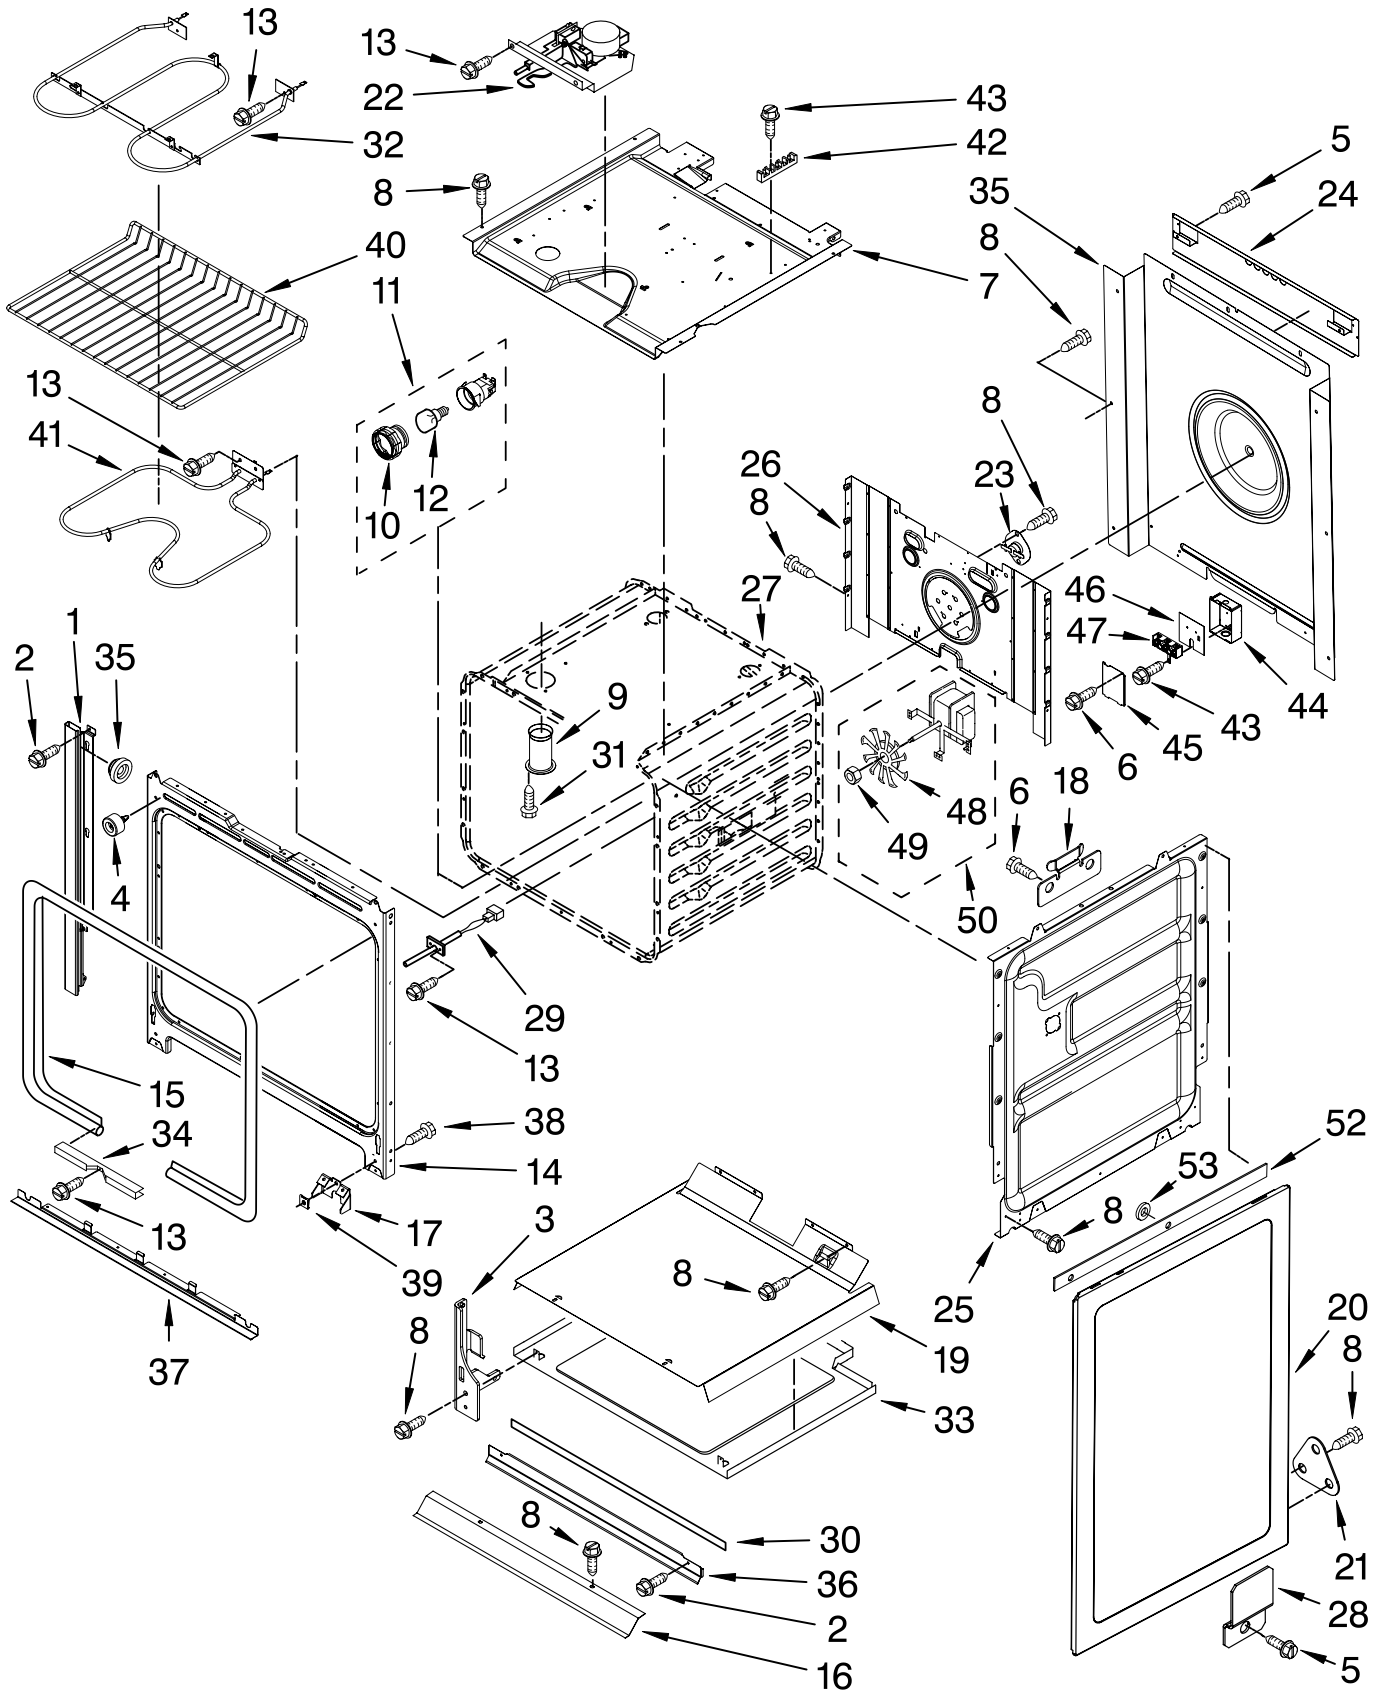

OVEN PARTS

For Models: GY396LXPB03, GY396LXPQ03, GY396LXPT03, GY396LXPS03
(Black) (White) (Biscuit) (Stainless)

FOR ORDERING INFORMATION REFER TO PARTS PRICE LIST

OVEN PARTS

For Models: GY398LXPB03, GY398LXPQ03, GY398LXPS03
(Black) (White) (Stainless)

Illus. No.	Part No.	DESCRIPTION	Illus. No.	Part No.	DESCRIPTION	Illus. No.	Part No.	DESCRIPTION
1		Trim, Side Right	19	4451478	Support, Insulation Body, Side	38	4449743	Screw
	9757735BL	Black	20			39	4450118	Nut
	9757735WH	White		9760723PB	Black	40	4448717	Rack, Oven
	9757735SS	Stainless		9760723PW	White	41	9760766	Element, Convention Bake
		Left	21	9757461	Bracket, Side Panel	42	4449868	Block, Terminal
	9757734BL	Black	22	9760888	Latch, Motorized	43	3400080	Screw
	9757734WH	White	23	9759243	Thermostat	44	9757404	Box, Terminal
	9757734SS	Stainless	24	9757811	Brace, Side Panel	45	9757405	Cover, Terminal Box
2	3400832	Screw (2)	25	4455641	Side, Chassis	46	9759721	Insulator, Terminal Box
3		Hinge Receiver	26	4452234	Back, Chassis	47	9761958	Block, Terminal
	4455606	Right	27		Liner, Oven (Not Serviceable)	48	4452226	Fan Blade
	4455605	Left	28	9759890	Clip, Side Panel	49	4452227	Nut
4	W10105790	Bumper, Door (2)	29	4455636	Sensor	50	4451583	Motor, Convection Fan
5	3196537	Screw	30	9757717	Insulation	52	9759722	Insulation, Body Side
6	3196160	Screw	31	3196176	Screw	53	9760481	Washer
7	8303099	Top Chassis	32	9760771	Broil, Element	FOLLOWING PARTS NOT ILLUSTRATED		
8	4449809	Screw	33	9759713	Base, Chassis	INSULATION		
9	4452158	Tube, Vent	34	4448933	Retainer, Gasket	9756817		Insulation, Wrap
10	W10067870	Lens, Light (2)	35	4448444	Grommet, Mounting Rail	9756470		Insulation, Back
11	W10009930	Oven Light, Assembly (2)	36		Vent, Bottom Upper			
12	4452166	Bulb, Light (2)		9756481BL	Black			
13	4449154	Screw		9756481WH	White			
14	9760756	Frame, Front		9756481SS	Stainless			
15	W10074200	Gasket, Door	37		Trim, Bottom Vent			
16	4453951	Deflector, Vent Bottom		9756485BL	Black			
17	4452152	Bracket, Mounting		9756485WH	White			
18	9757685	Guide, Side Panel		9756485SS	Stainless			

FOR ORDERING INFORMATION REFER TO PARTS PRICE LIST