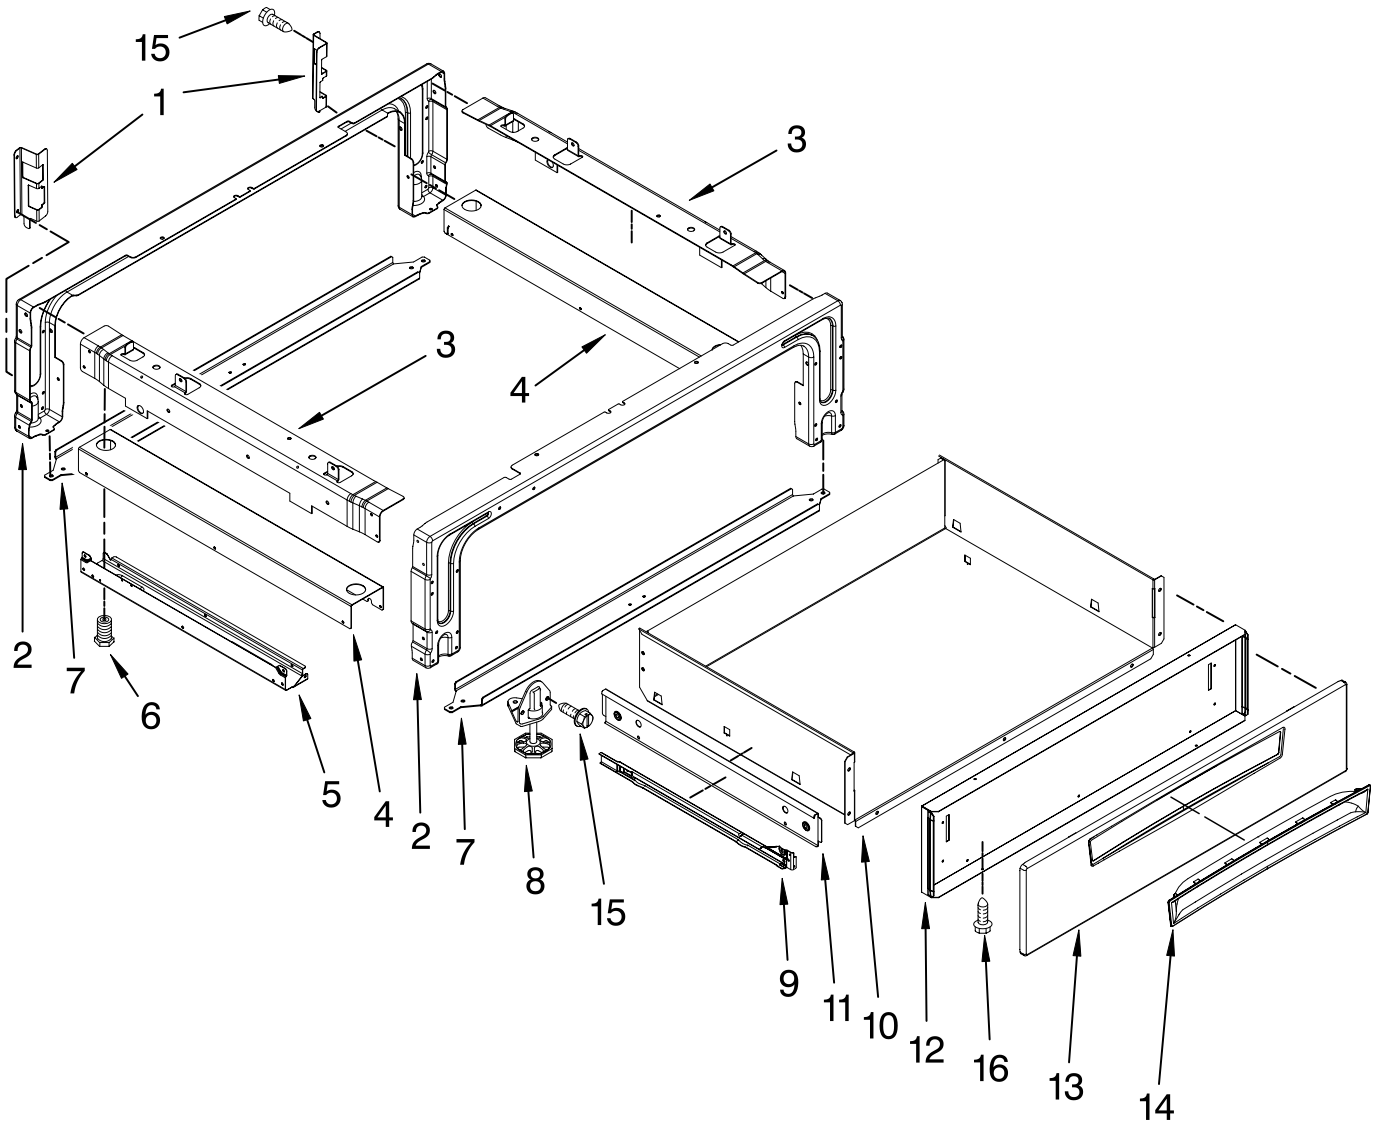

DRAWER PARTS

For Models: GY398LXPB03, GY398LXPQ03, GY398LXPS03
(Black) (White) (Stainless)

Illus. No.	Part No.	DESCRIPTION
1		Support, Drawer Rail
	9757687	Right
	9757686	Left
2	9763501BL	Support, Front & Rear
3		Brace, Drawer
	4453720	Right
	4453721	Left
4	9759965	Bracket, Base

Illus. No.	Part No.	DESCRIPTION
5		Side, Base
	9759953	Right
	9759954	Left
6	W10058460	Foot
7	9759943	Brace, Front
8	3196037	Foot Assembly
9		Rail, Storage
	9756836	Right
	9756838	Left
10	9757806	Drawer

Illus. No.	Part No.	DESCRIPTION
11		Guide, Roller
		Includes Roller
	9756841	Right
	9756842	Left
12	9760592	Panel, Drawer
13		Front, Drawer
	4453921BL	Black
	4453921WH	White
	4453921SS	Stainless
14		Handle, Drawer
	9756674BL	Black
	9756674WH	White
15	3196537	Screw
16	3400805	Screw

FOR ORDERING INFORMATION REFER TO PARTS PRICE LIST