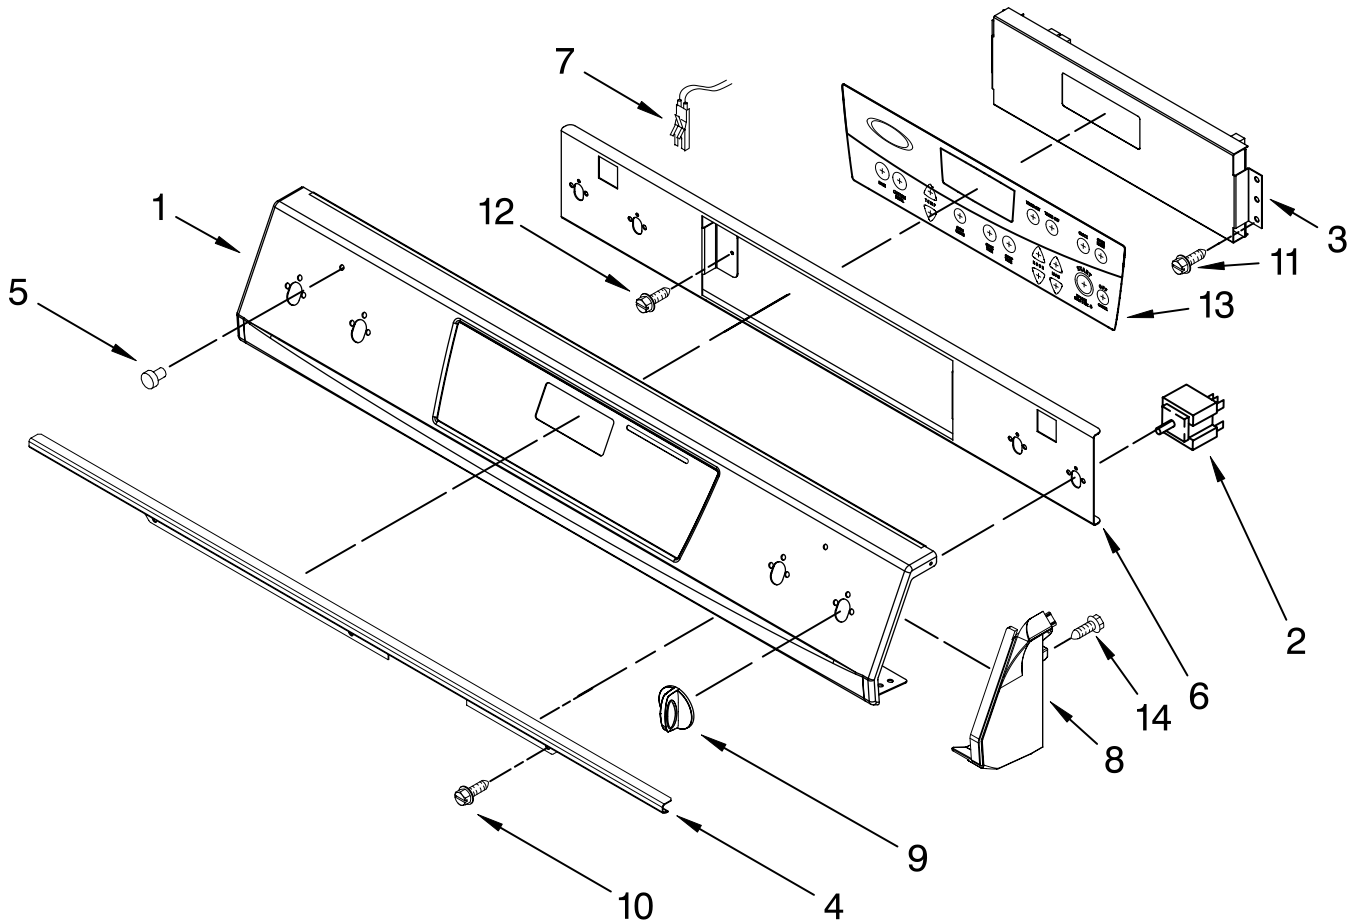

CONTROL PANEL PARTS

For Models: GY398LXPB03, GY398LXPQ03, GY398LXPS03
(Black) (White) (Stainless)

Illus. No.	Part No.	DESCRIPTION
1	W10036010	Control Panel Black
	W10036000	Control Panel White
	W10035980	Control Panel Stainless
2	9750638	Switch, Infinite LR, RF
	9750639	Switch, Infinite RR
	9750641	Switch, Infinite LF
	9757475	Control, Migration
4	9757119	Bracket, Console
5	3196068	Lens, Indicator (2)

Illus. No.	Part No.	DESCRIPTION
6	W10036100	Bracket, Oven Control
7	8523265	Housing, Indicator Light (2)
8		Endcap Right
	9756611BL	Endcap Black
	9756611WH	Endcap White
		Endcap Left
9		Knob Black
		Knob White
	9756614BL	Bracket, Console Black
	9756614WH	Bracket, Console White

Illus. No.	Part No.	DESCRIPTION
9	9756659BL	Knob Black
	9756659WH	Knob White
10	3196537	Screw
11	9780271	Screw
12	311865	Screw
13	W10078540	Membrane, Switch
14	3196172	Screw

FOR ORDERING INFORMATION REFER TO PARTS PRICE LIST