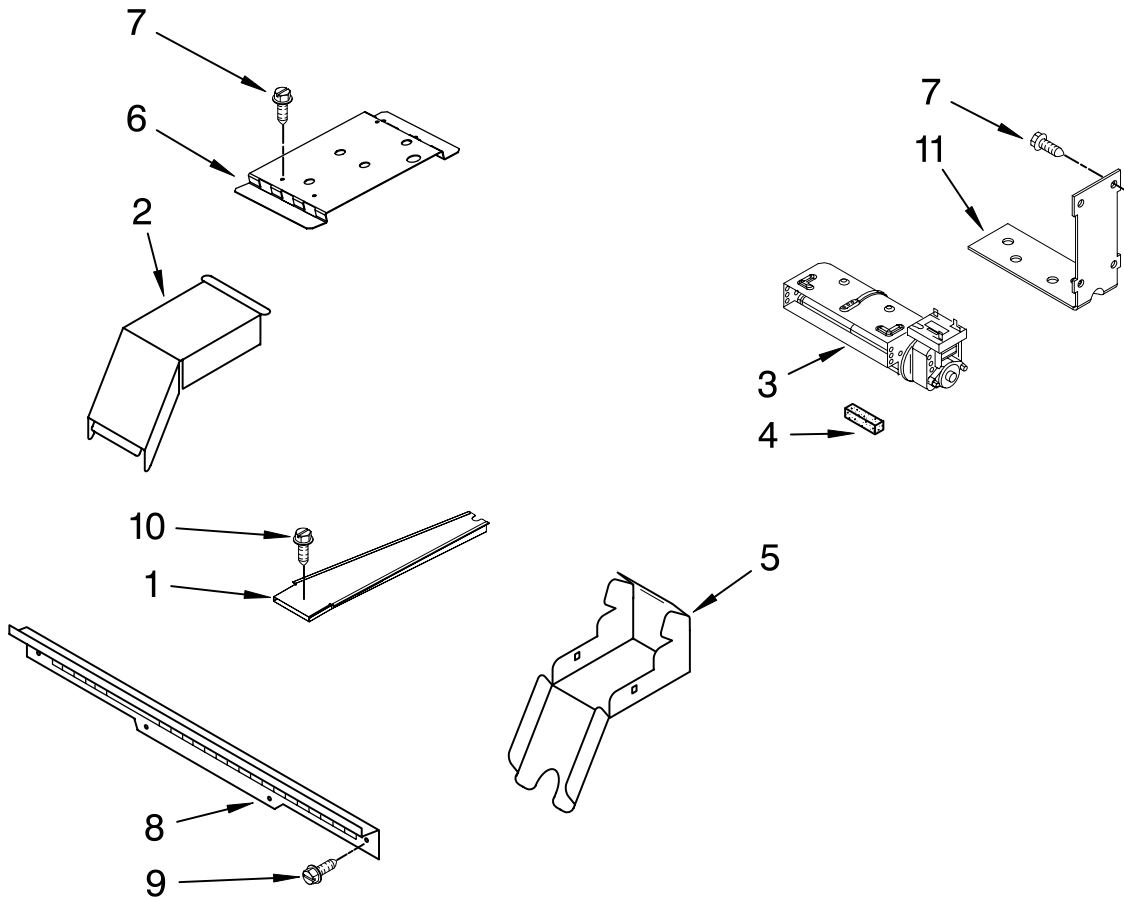

TOP VENTING PARTS

For Models: GY398LXPB03, GY398LXPQ03, GY398LXPS03
(Black) (White) (Stainless)

Illus. No.	Part No.	DESCRIPTION
1	4451759	Vent, Exhaust
2	4455178	Elbow, Vent Top
3	9759320	Blower
4	4451758	Block, Foam
5	4455177	Elbow, Vent Bottom
6	9759938	Bracket, Terminal Box
7	4449809	Screw (2)
8	9757118BL	Vent, Control Panel
9	4450038	Screw
10	4449040	Screw
11	4455352	Bracket, Blower

FOR ORDERING INFORMATION REFER TO PARTS PRICE LIST