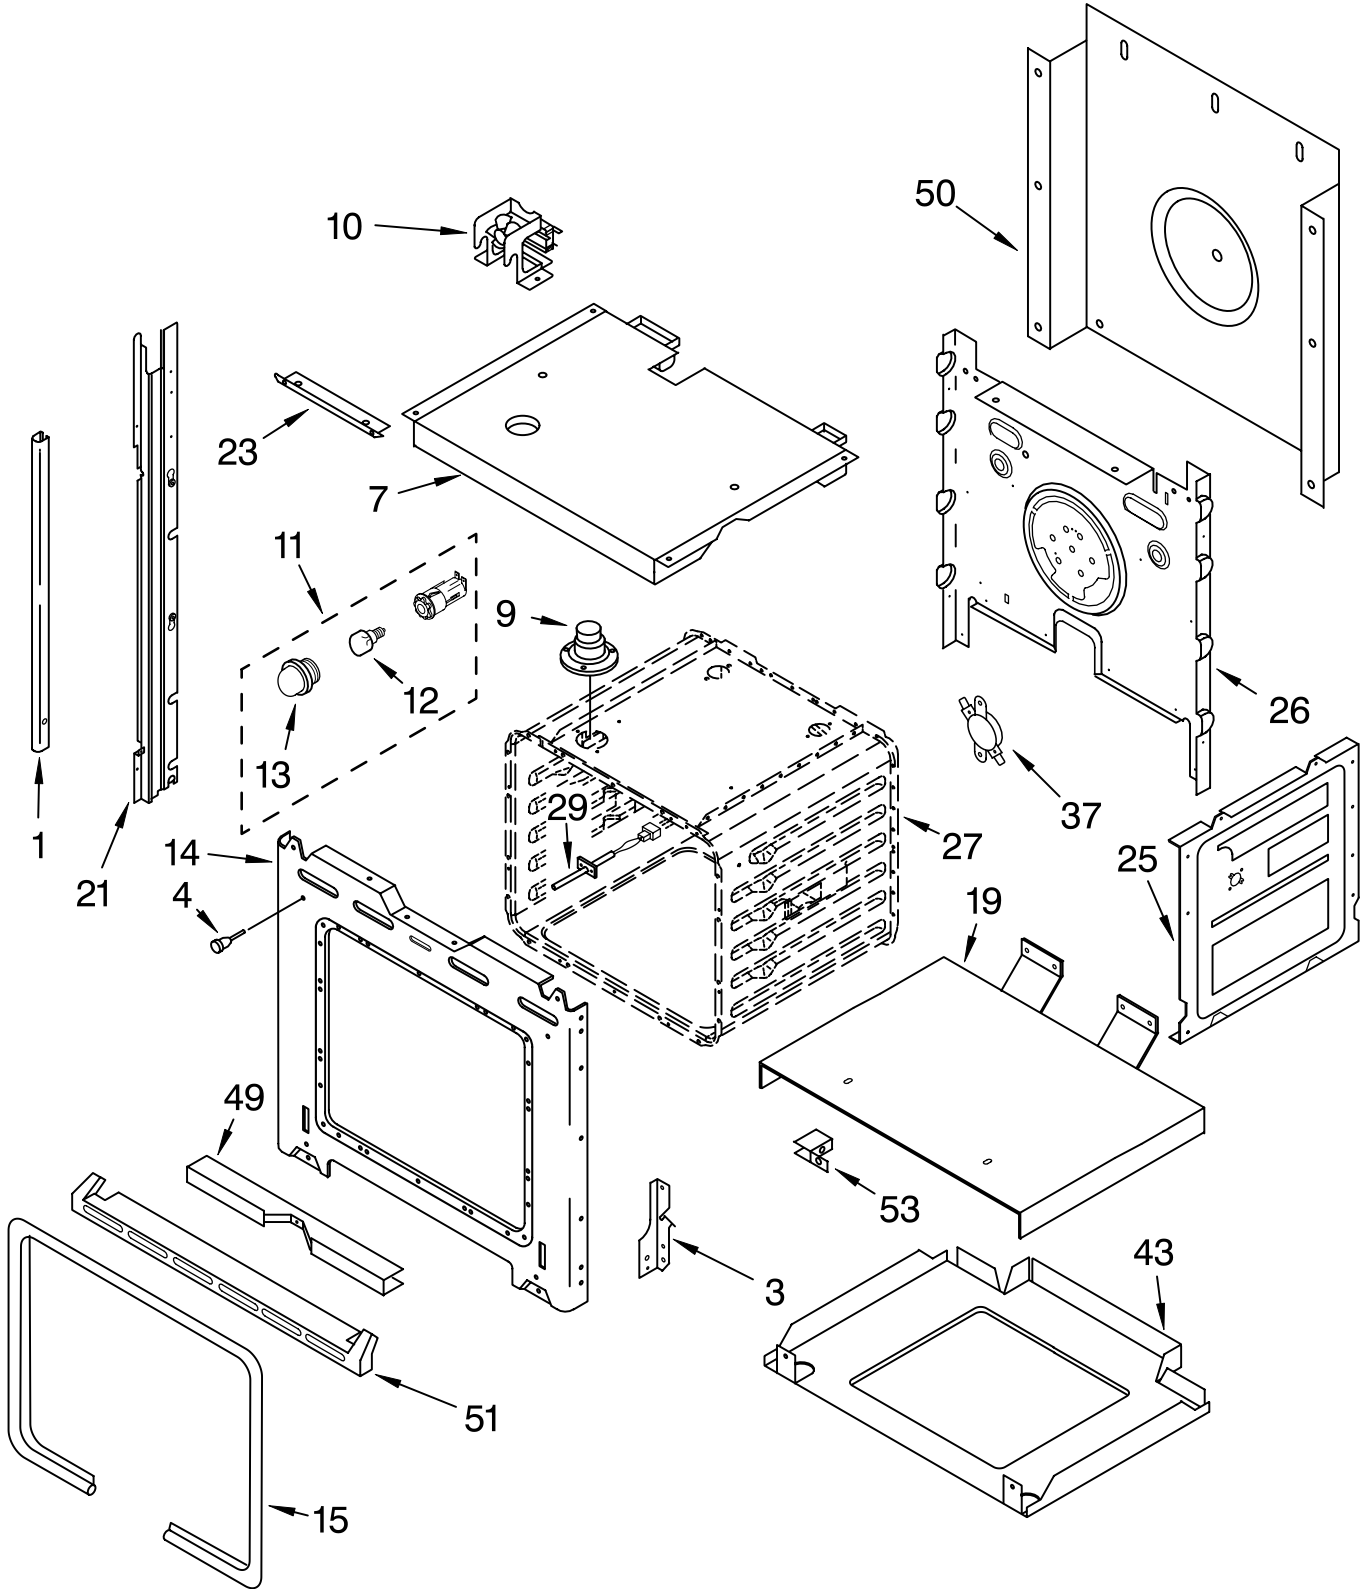

OVEN PARTS

For Models: RS610PXGW1, RS610PXGN1
(White) (Almond)

FOR ORDERING INFORMATION REFER TO PARTS PRICE LIST

OVEN PARTS

For Models: RS610PXGW1, RS610PXGN1
(White) (Almond)

Illus. No.	Part No.	DESCRIPTION
NOTE: The screws and nuts required to attach a part are listed immediately following that part.		
1		Trim, Side
	4450844	RH Black
	4450847	LH Black
	4449747	Screw
3		Hinge Receiver
	4454664	Left Hand
	4454665	Right Hand
4		Bumper, Door
7		Top, Chassis
	4449809	Screw
9		Tube, Vent
	3196176	Screw
10		Fan & Bracket Assy
	4451664	Fan & Bracket Assy
	4449809	Screw
11		Oven Light Assy
12		Bulb, Light
13		Lens, Light

Illus. No.	Part No.	DESCRIPTION
14		Frame, Front
	4449040	Screw
	4450118	Nut
15		Gasket, Door
19		Support, Insulation
	4449809	Screw
21		Rail, Side
	4450579	Right Side
	4450580	Left Side
	4448444	Grommet
	4449154	Screw
23		Deflector
	4449154	Screw
25		Side, Chassis (R.H. & L.H.)
	4449809	Screw
26		Back, Chassis
	4449809	Screw
27		Liner, Oven (Not serviceable)
29		Sensor
	4449154	Screw

Illus. No.	Part No.	DESCRIPTION
37		Fuse – Thermal
	4449809	Screw
43		Base, Chassis
	4449154	Screw
49		Retainer
	4449154	Screw
50		Cover, Back
	4449809	Screw
51		Trim, Bottom
53		Support, Bracket
	4449154	Screw

**FOLLOWING PARTS
NOT ILLUSTRATED**

INSULATION

4449316 Insulation, Wrap
4450365 Insulation, Back

FOR ORDERING INFORMATION REFER TO PARTS PRICE LIST