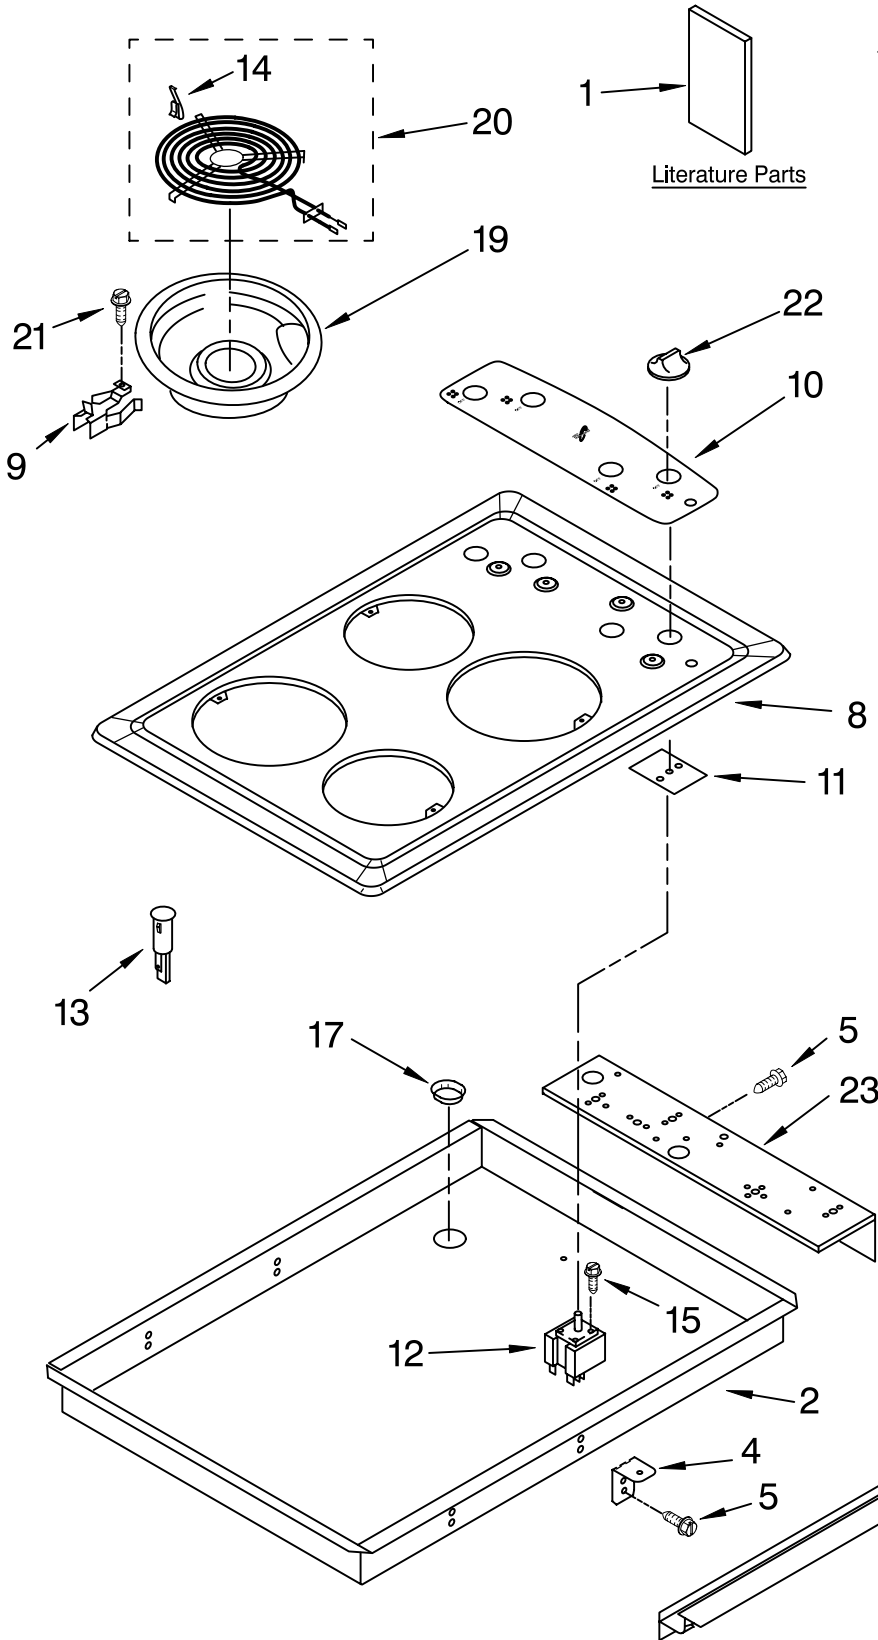

# COOKTOP PARTS

For Models: RS610PXGW1, RS610PXGN1  
(White) (Almond)

30" DROP-IN  
ELECTRIC  
STANDARD CLEAN  
OVEN

Illus. No.	Part No.	DESCRIPTION
1	LIT3191799	Literature Parts Installation Instructions
	LIT3191537	Use & Care Guide
	LIT3192846	Tech Sheet
	LIT3191638	Safe Cooking Tips
2	3192459	Burner Box
4	3192575	Bracket, Mounting
5	3196537	Screw, 8-18 x 3/8
7	3192102	Trim, Extension
8	3191168	Cooktop White
	3191169	Almond
9	3195210	Clip, Receptacle
10	3191228	Panel, Control
11	3183956	Seal, Switch (4)
12	3191471	Switch, Infinite Use W/ 6" Surface (Blue Shaft)
	3191472	Use W/ 8" Surface (Silver Shaft)
13	3191491	Light, Indicator
14	3195917	Clip, Element
15	3400855	Screw, 8-32 x 1/4
17	4448444	Grommet
19	3195208	Drip Bowl 6" (2)
	3195209	8" (2)
20	8053265	Element, Coil 6" LF-RR
	8053267	8" RF-LR
21	3400843	Screw, 8-18 x 3/8
22	3196231	Knob, Control (4)
23	3192330	Bracket, Switch Mounting

# CONTROL PANEL PARTS

For Models: RS610PXGW1, RS610PXGN1

(White)

(Almond)

<b>Illus. No.</b>	<b>Part No.</b>	<b>DESCRIPTION</b>
-------------------	-----------------	--------------------

NOTE: The screws and nuts required to attach a part are listed immediately following that part.