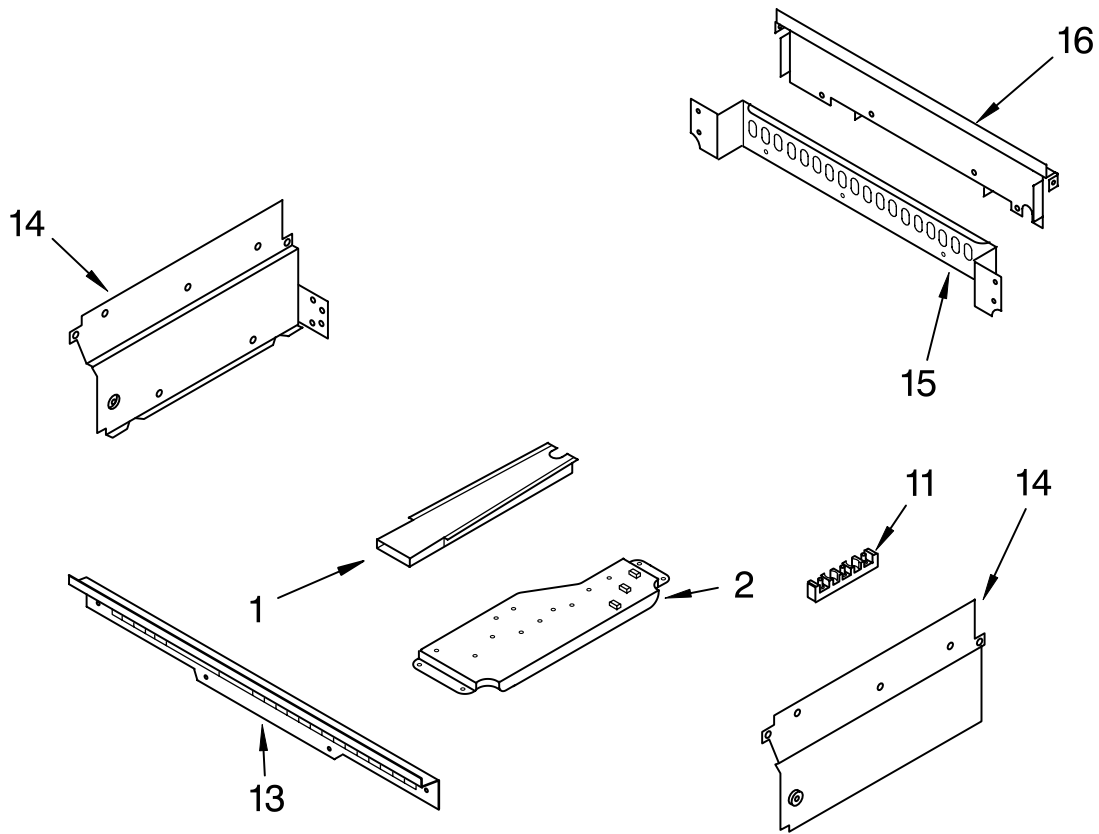

TOP VENTING PARTS

For Models: RS610PXGW1, RS610PXGN1
(White) (Almond)

Illus. No.	Part No.	DESCRIPTION

NOTE: The screws and nuts required to attach a part are listed immediately following that part.

1	4451759	Vent, Exhaust
	4449040	Screw
2	4451789	Plate, Mounting
11	4449868	Block, Terminal
	3400016	Screw
13	4448549	Vent, (Control Panel)
	4450038	Screw
14		Side, Control Compt.
	3191832	Right
	3191833	Left
	4449809	Screw
15	4452244	Back, Control
	4449809	Screw
16	3191842	Cover, Rear
	4449809	Screw

FOR ORDERING INFORMATION REFER TO PARTS PRICE LIST