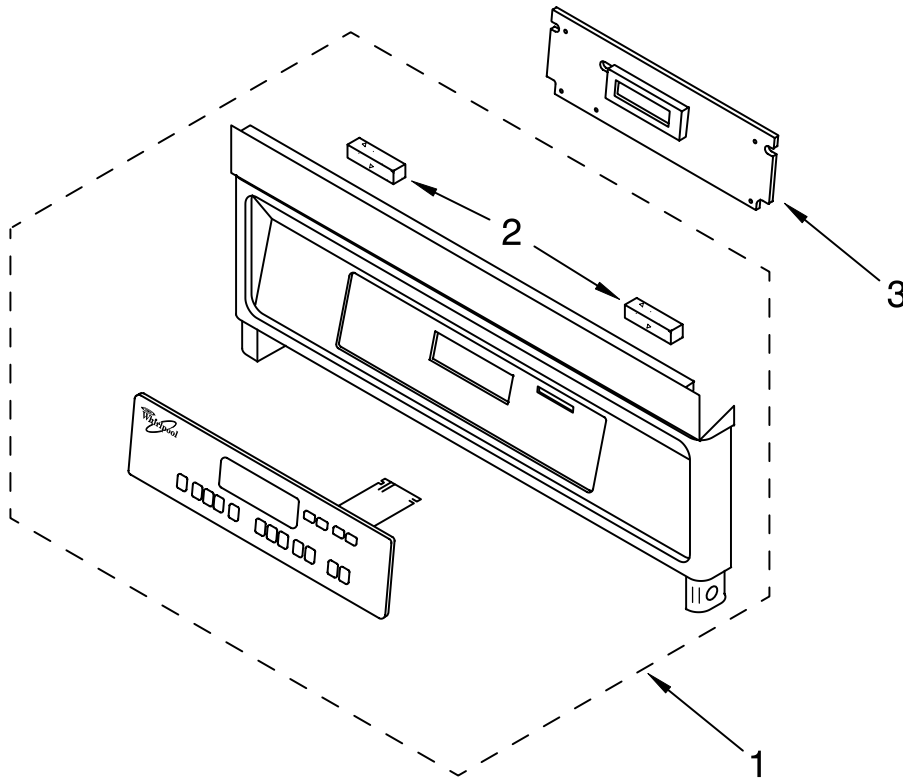

CONTROL PANEL PARTS

For Models: RS610PXGW1, RS610PXGN1

(White)

(Almond)

Illus. No.	Part No.	DESCRIPTION

NOTE: The screws and nuts required to attach a part are listed immediately following that part.

1	4452843	Control Panel Assy. W/Membrane Switch
	4449745	Screw
	3400832	Screw
2	4451034	Gasket, Control Panel
3	4453193	Microcomputer
	4449745	Screw

FOR ORDERING INFORMATION REFER TO PARTS PRICE LIST