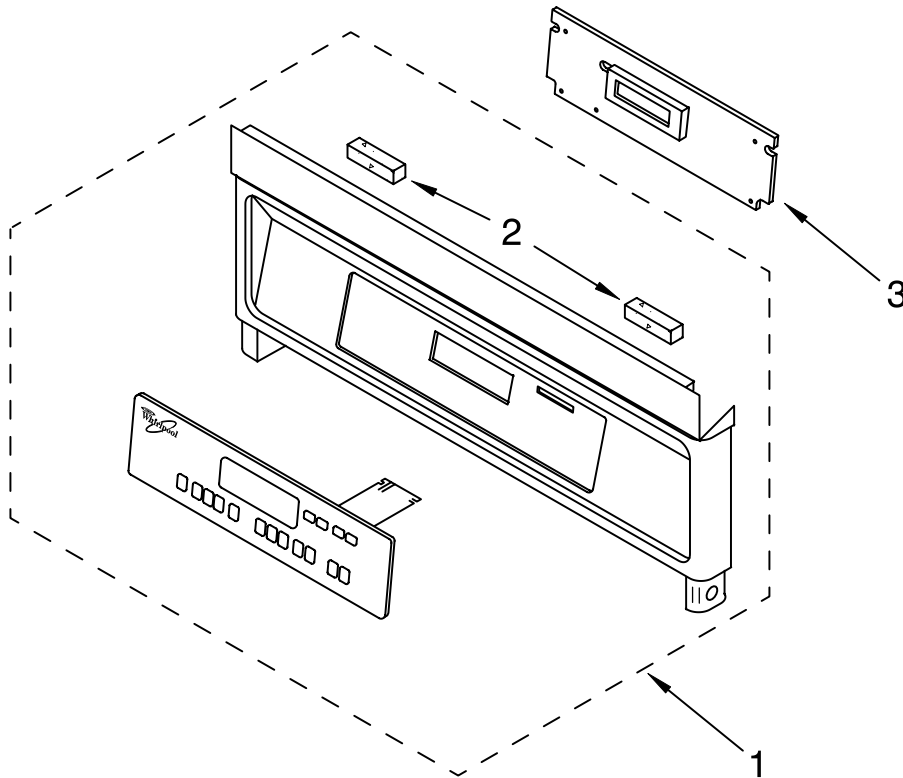

CONTROL PANEL PARTS

For Models:RS610PXGW3, RS610PXGN3, RS610PXGV3
(White) (Almond) (Black on Biscuit)

Illus. No.	Part No.	DESCRIPTION

NOTE: The screws and nuts required to attach a part are listed immediately following that part.

1	4456313	Control Panel Assy. W/Membrane Switch
	4449745	Screw
	3400832	Screw
2	4451034	Gasket, Control Panel
3	4453193	Microcomputer
	4449745	Screw

FOR ORDERING INFORMATION REFER TO PARTS PRICE LIST