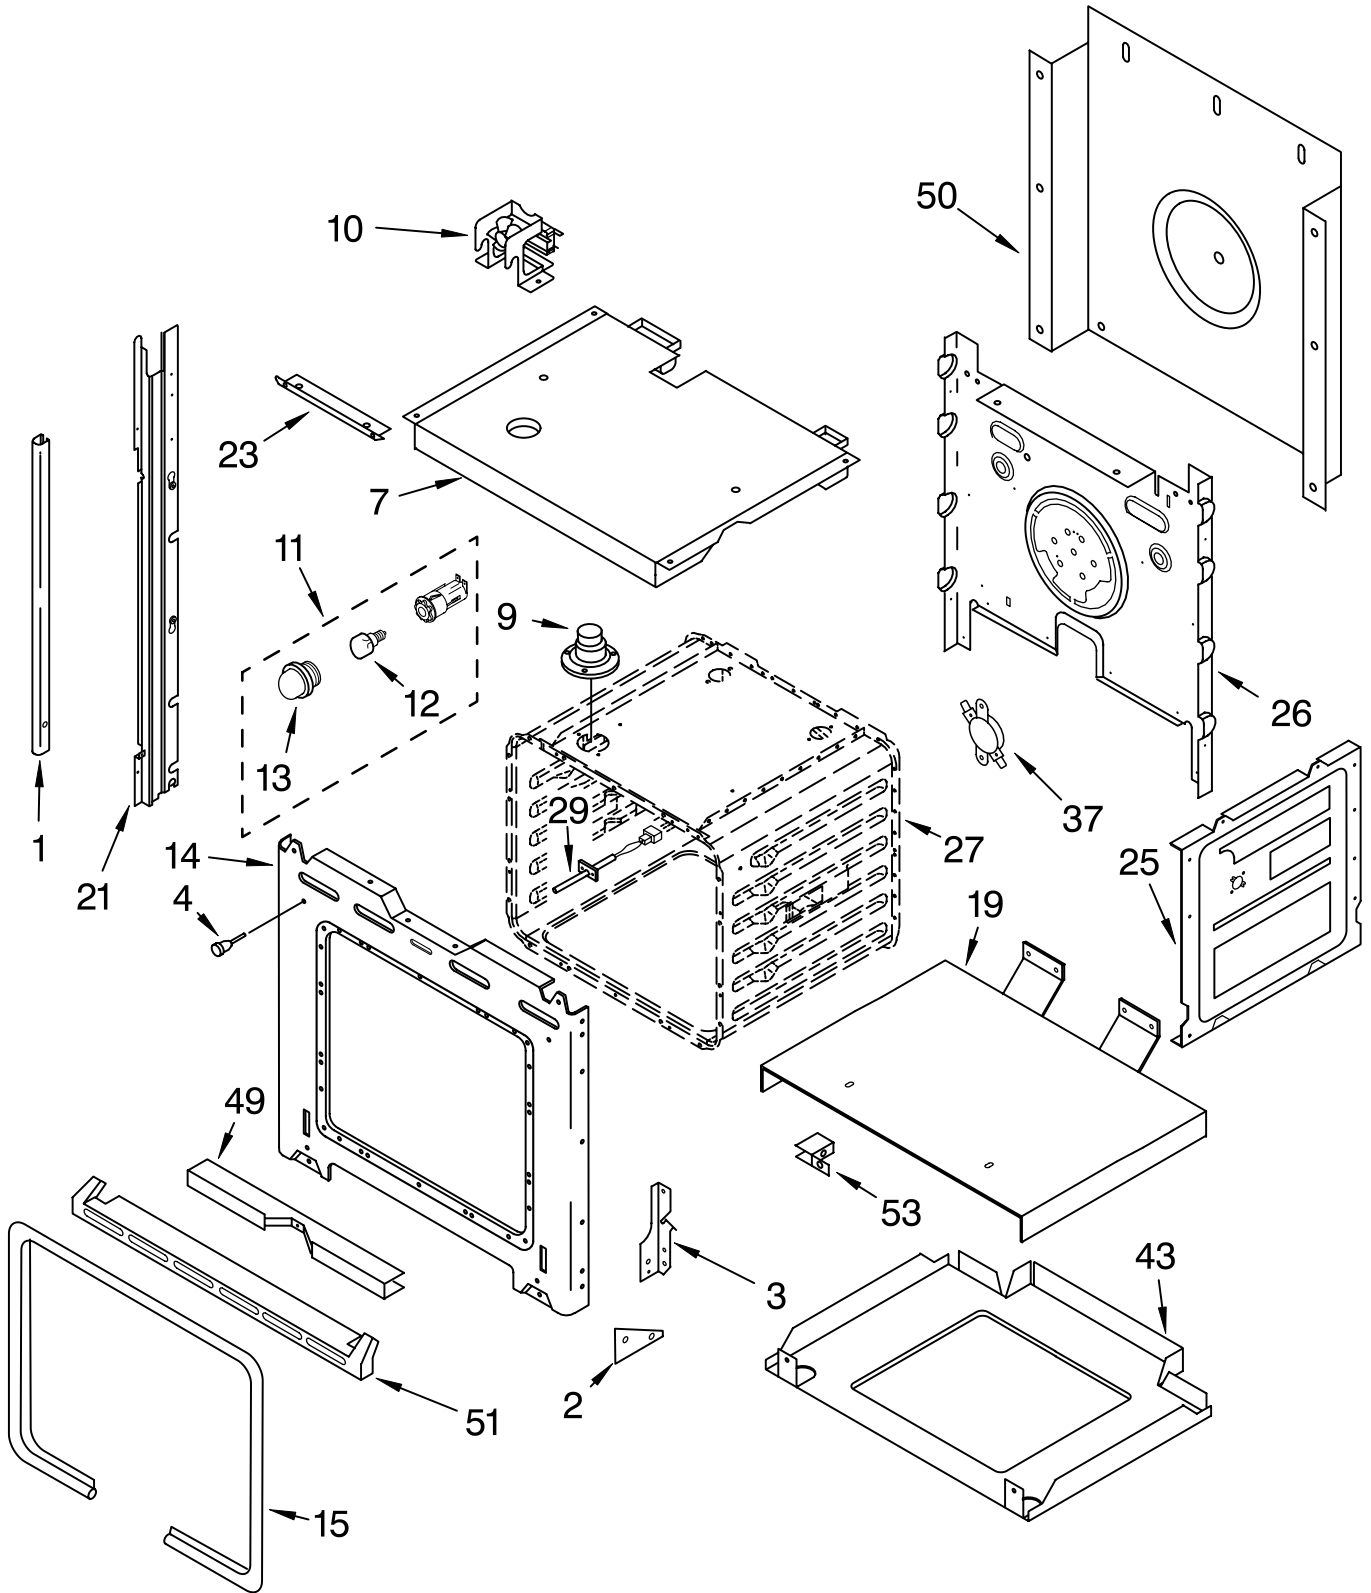

OVEN PARTS

For Models:RS610PXGW3, RS610PXGN3, RS610PXGV3
(White) (Almond) (Black on Biscuit)

FOR ORDERING INFORMATION REFER TO PARTS PRICE LIST

OVEN PARTS

For Models:RS610PXGW3, RS610PXGN3, RS610PXGV3
(White) (Almond) (Black on Biscuit)

Illus. No.	Part No.	DESCRIPTION	Illus. No.	Part No.	DESCRIPTION	Illus. No.	Part No.	DESCRIPTION
NOTE: The screws and nuts required to attach a part are listed immediately following that part.			14	4451740	Frame, Front	37	4451354	Fuse – Thermal
				4449040	Screw		4449809	Screw
				4450118	Nut	43	4455530	Base, Chassis
1		Trim, Side	15	4450493	Gasket, Door	49	4448933	Retainer
	4450844	RH Black	19	4451478	Support, Insulation		4449154	Screw
	4450847	LH Black		4449809	Screw	50	4451747	Cover, Back
	4449747	Screw	21		Rail, Side		4449809	Screw
2	4455509	Bracket, Support		4450579	Right Side	51	4448477	Trim, Bottom
3		Hinge Receiver		4450580	Left Side	53	4449845	Support, Bracket
	4455722	Left Hand		4448444	Grommet		4449154	Screw
	4455723	Right Hand	23	4450051	Deflector	FOLLOWING PARTS NOT ILLUSTRATED		
4	4448520	Bumper, Door		4449154	Screw	INSULATION		
7	4455286	Top, Chassis	25	4454691	Side, Chassis (R.H. & L.H.)		4449316	Insulation, Wrap
	4449809	Screw		4449809	Screw		4450365	Insulation, Back
9	4452159	Tube, Vent	26	4452234	Back, Chassis			
	3196176	Screw		4449809	Screw			
10	4451664	Fan & Bracket Assy	27		Liner, Oven (Not serviceable)			
	4449809	Screw						
11	4452368	Oven Light Assy	29	4455636	Sensor			
12	4452166	Bulb, Light		4449154	Screw			
13	4452165	Lens, Light						

FOR ORDERING INFORMATION REFER TO PARTS PRICE LIST