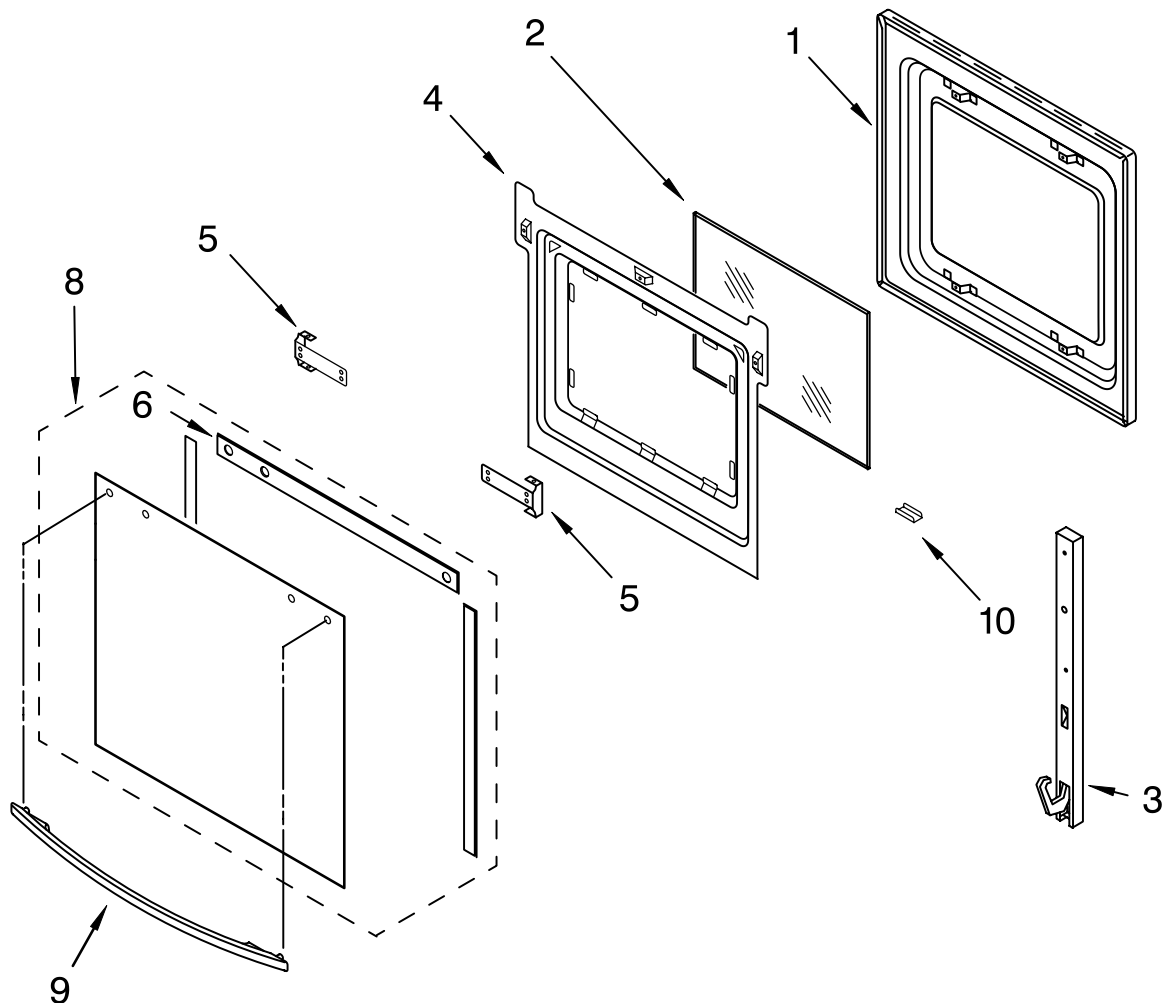

OVEN DOOR PARTS

For Models: RS610PXGW3, RS610PXGN3, RS610PXGV3
(White) (Almond) (Black on Biscuit)

Illus. No.	Part No.	DESCRIPTION

NOTE: The screws and nuts required to attach a part are listed immediately following that part.

1	4451719	Door Liner
2	4449259	Glass, Inner
3	4455523	Hinge, Door
	4449743	Screw (4)
4	4451671	Retainer, Glass
	4449809	Screw (4)
5	4450813	Bracket, Handle
	4451040	Screw (4)
	4449743	Screw (2)
6	4451674	Seal, Top
8	4452065	Assy, Door Glass
9	4448854	Handle, Door
10	4450863	Retainer, Glass
	4449743	Screw (2)

FOR ORDERING INFORMATION REFER TO PARTS PRICE LIST