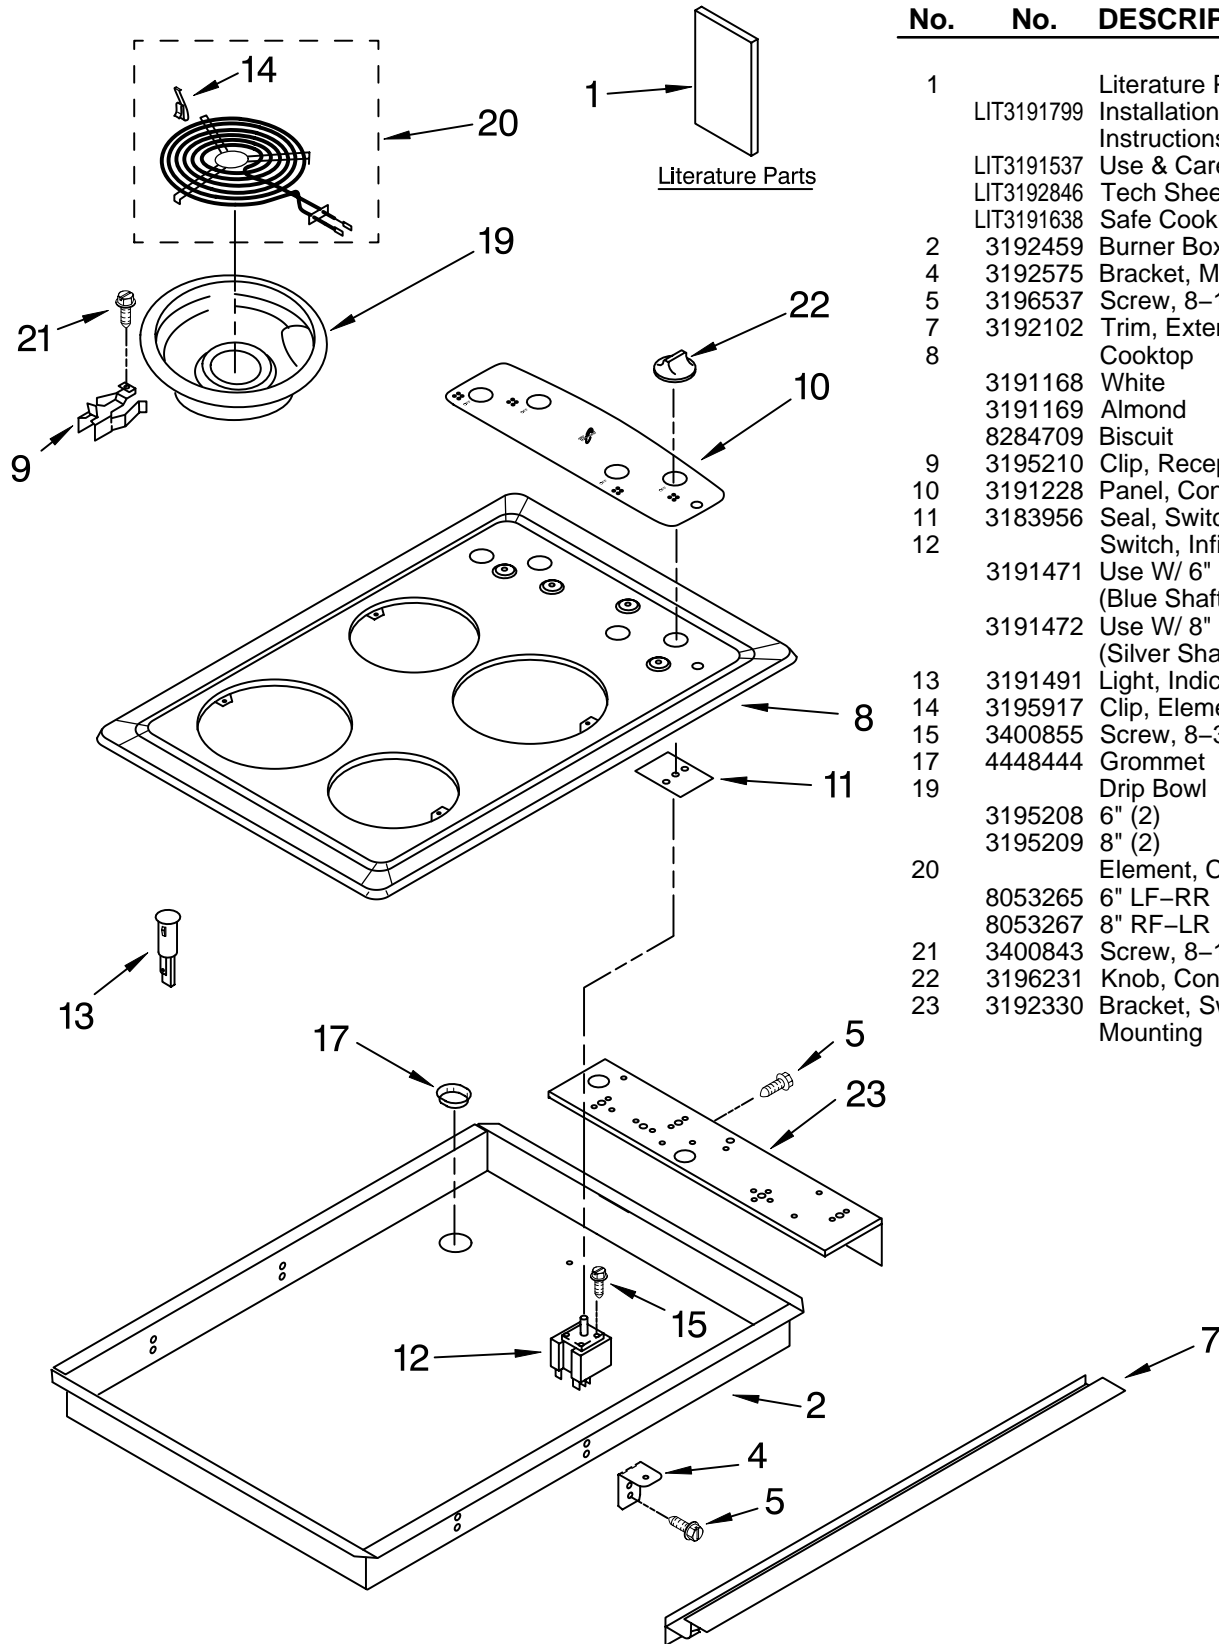

# COOKTOP PARTS

For Models: RS610PXGW3, RS610PXGN3, RS610PXGV3  
(White) (Almond) (Black on Biscuit)

30" DROP-IN  
ELECTRIC  
STANDARD CLEAN  
OVEN

Illus. No.	Part No.	DESCRIPTION
1	LIT3191799	Literature Parts Installation Instructions
	LIT3191537	Use & Care Guide
	LIT3192846	Tech Sheet
	LIT3191638	Safe Cooking Tips
2	3192459	Burner Box
4	3192575	Bracket, Mounting
5	3196537	Screw, 8-18 x 3/8
7	3192102	Trim, Extension
8	3191168	Cooktop White
	3191169	Almond
	8284709	Biscuit
9	3195210	Clip, Receptacle
10	3191228	Panel, Control
11	3183956	Seal, Switch (4)
12	3191471	Switch, Infinite Use W/ 6" Surface (Blue Shaft)
	3191472	Use W/ 8" Surface (Silver Shaft)
13	3191491	Light, Indicator
14	3195917	Clip, Element
15	3400855	Screw, 8-32 x 1/4
17	4448444	Grommet
19	3195208	Drip Bowl 6" (2)
	3195209	8" (2)
20	8053265	Element, Coil 6" LF-RR
	8053267	8" RF-LR
21	3400843	Screw, 8-18 x 3/8
22	3196231	Knob, Control (4)
23	3192330	Bracket, Switch Mounting