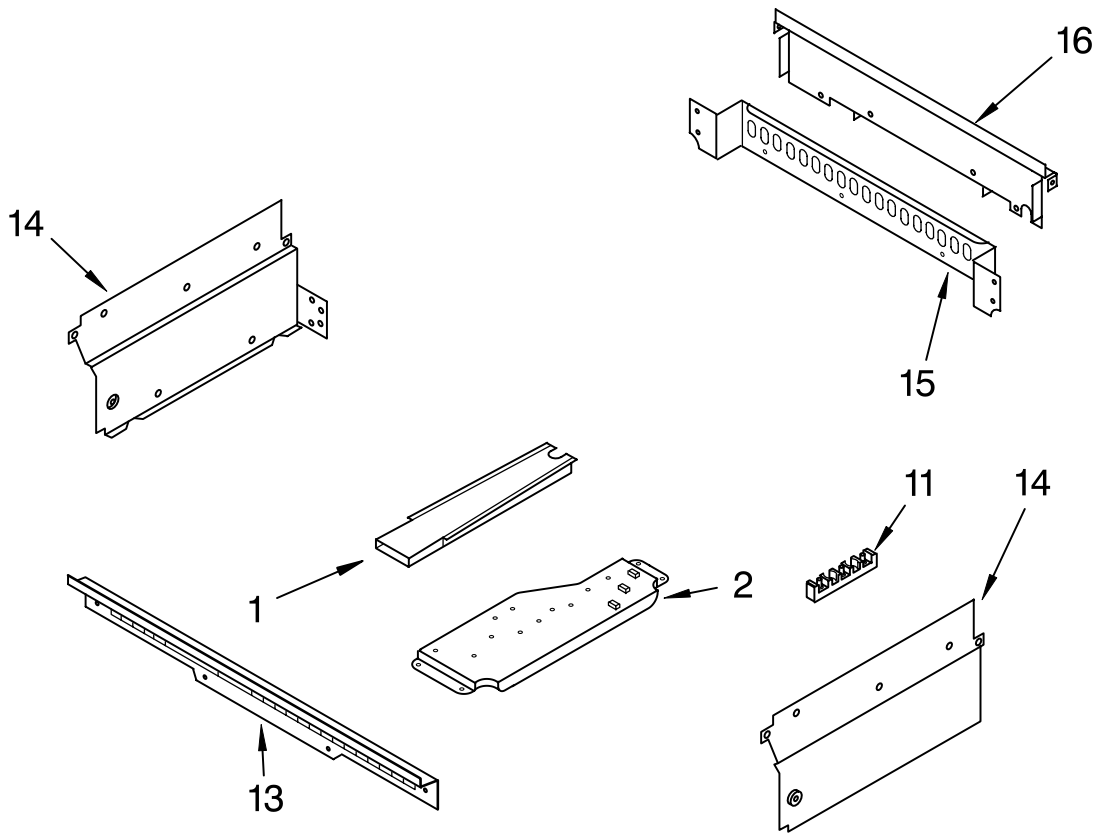

TOP VENTING PARTS

For Models:RS610PXGW3, RS610PXGN3, RS610PXGV3
(White) (Almond) (Black on Biscuit)

Illus. No.	Part No.	DESCRIPTION

NOTE: The screws and nuts required to attach a part are listed immediately following that part.

1	4451759	Vent, Exhaust
	4449040	Screw
2	4454943	Plate, Mounting
11	4449868	Block, Terminal
	3400080	Screw
	112432	Nut
13	4448549	Vent, (Control Panel)
	4450038	Screw
14		Side, Control Compt.
	3191832	Right
	3191833	Left
	4449809	Screw
15	4452244	Back, Control
	4449809	Screw
16	3191842	Cover, Rear
	4449809	Screw

FOR ORDERING INFORMATION REFER TO PARTS PRICE LIST