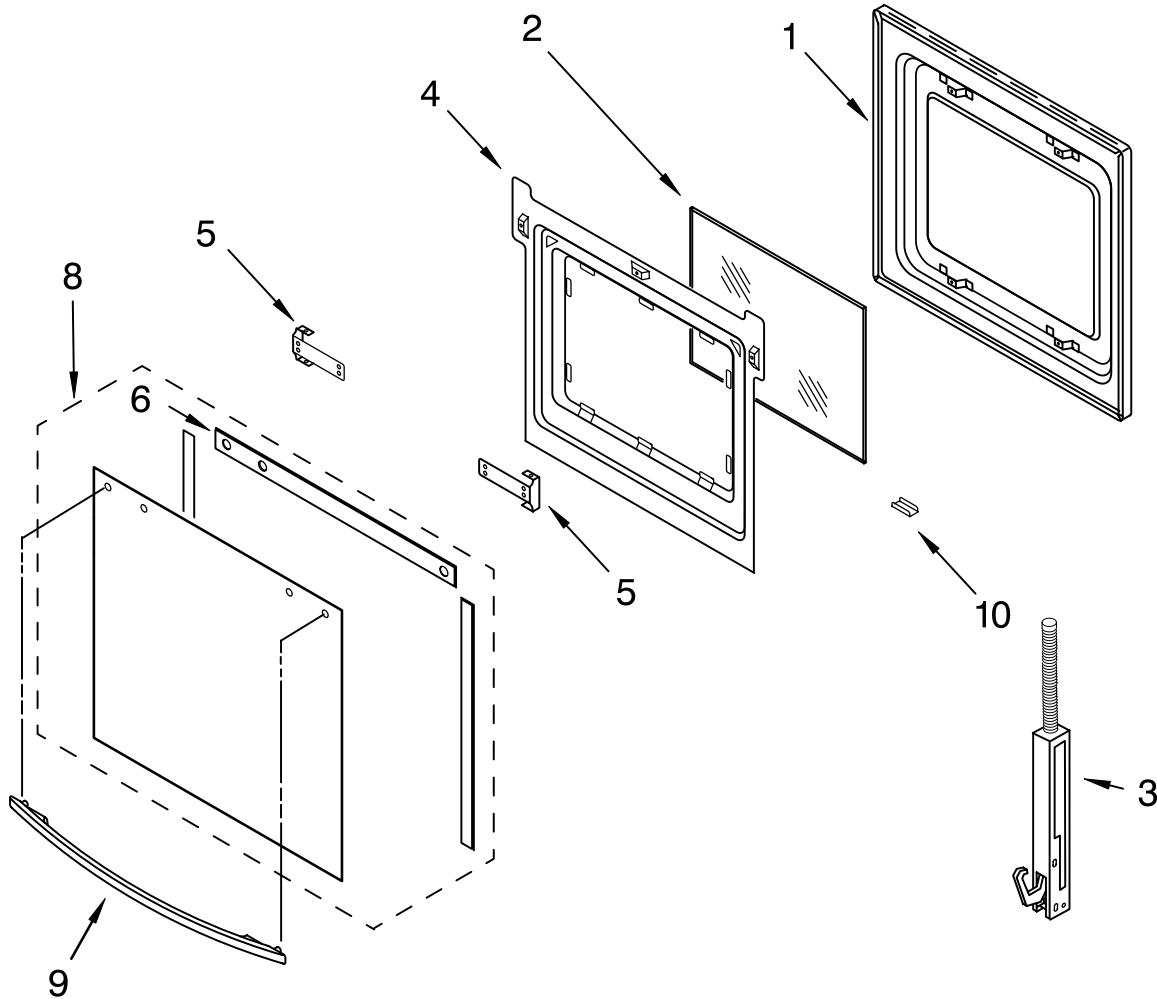

OVEN DOOR PARTS

For Models:RS610PXGW10,RS610PXGV10
(White) (Black on Biscuit)

Illus. No.	Part No.	DESCRIPTION

NOTE: The screws and nuts required to attach a part are listed immediately following that part.

1	4455618	Door Liner
2	4449259	Glass, Inner
3		Hinge, Door
	8300565	R.Side
	8300566	L.Side
	4449743	Screw (4)
4	8300778	Retainer, Glass
	4449809	Screw (4)
5	4450813	Bracket, Handle
	4451040	Screw (4)
	4449743	Screw (2)
6	8300820	Seal, Top
8	8300903	Assy, Door Glass
9	4448854	Handle, Door
10	4450863	Retainer, Glass
	4449743	Screw (2)

FOR ORDERING INFORMATION REFER TO PARTS PRICE LIST