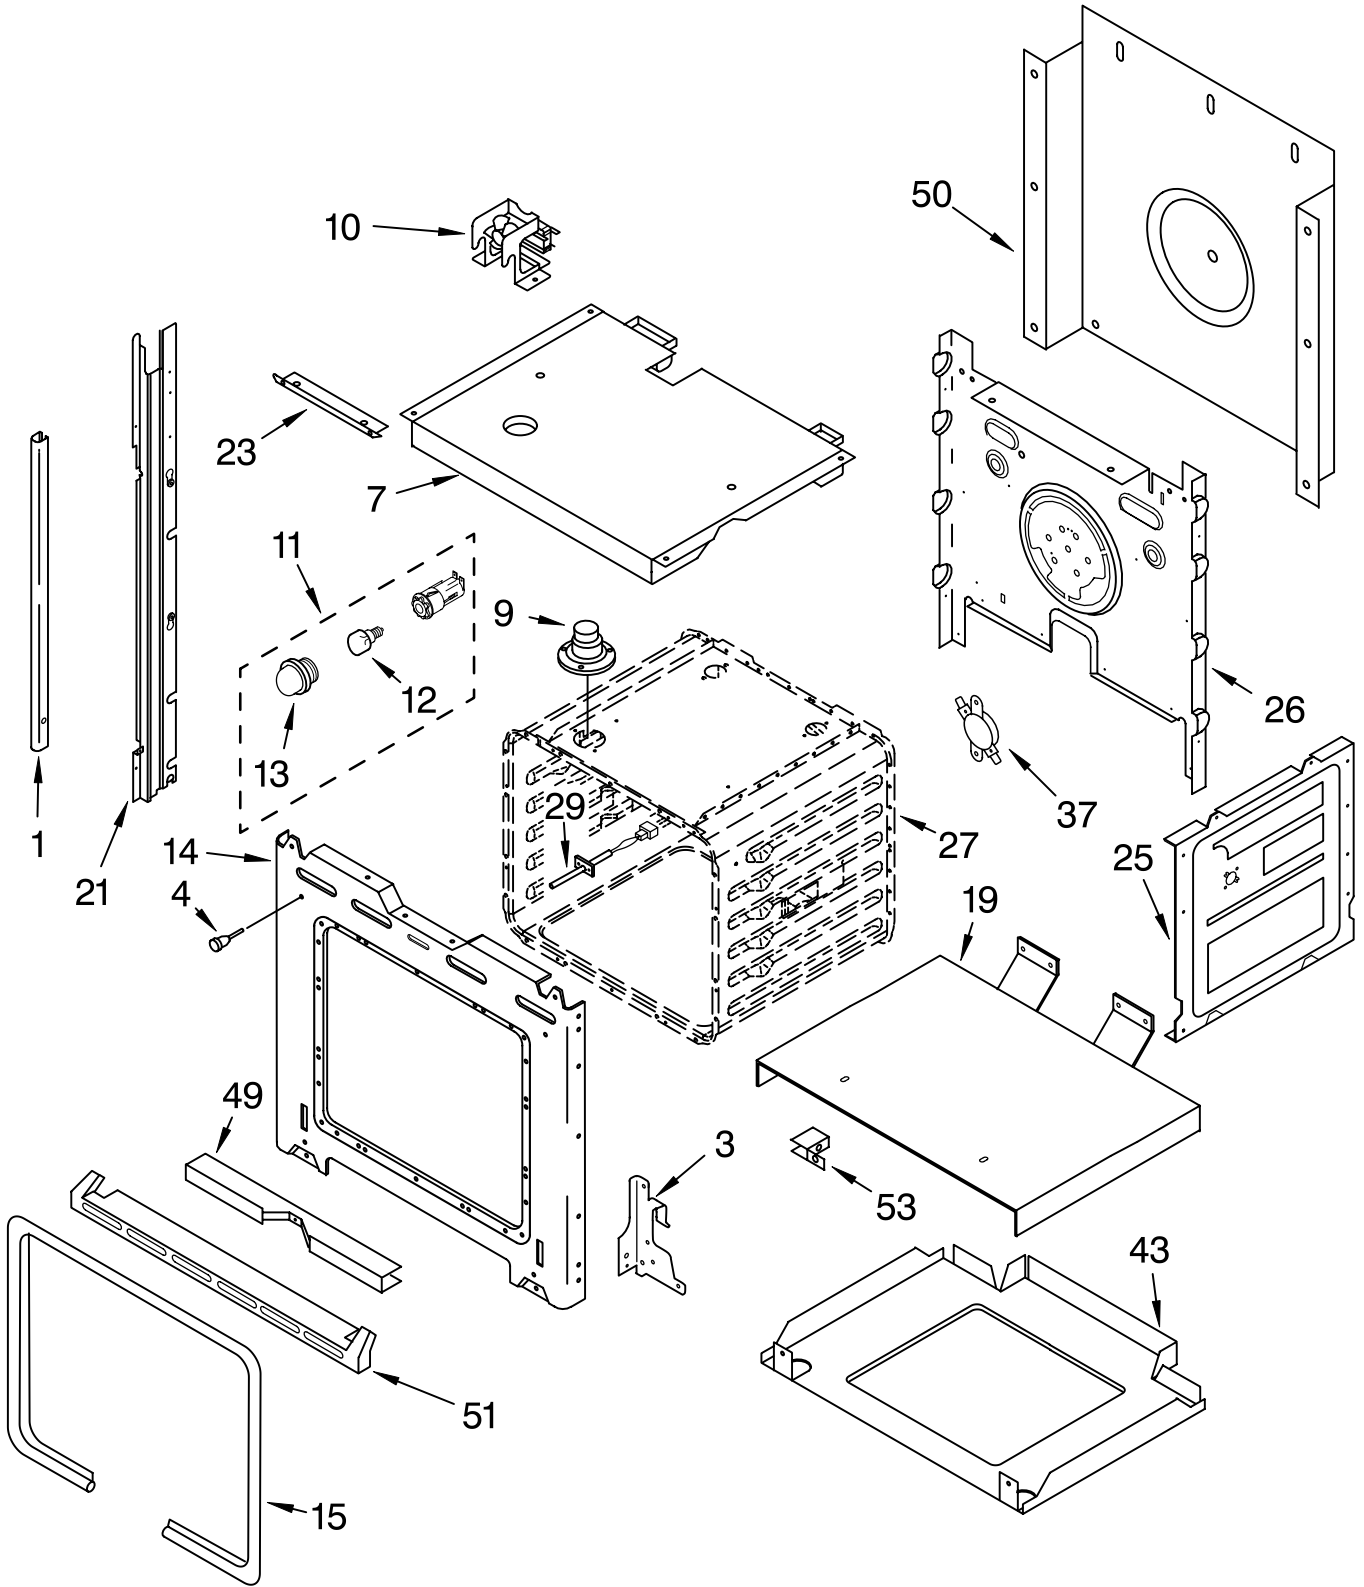

OVEN PARTS

For Models:RS610PXGW10,RS610PXGV10
(White) (Black on Biscuit)

FOR ORDERING INFORMATION REFER TO PARTS PRICE LIST