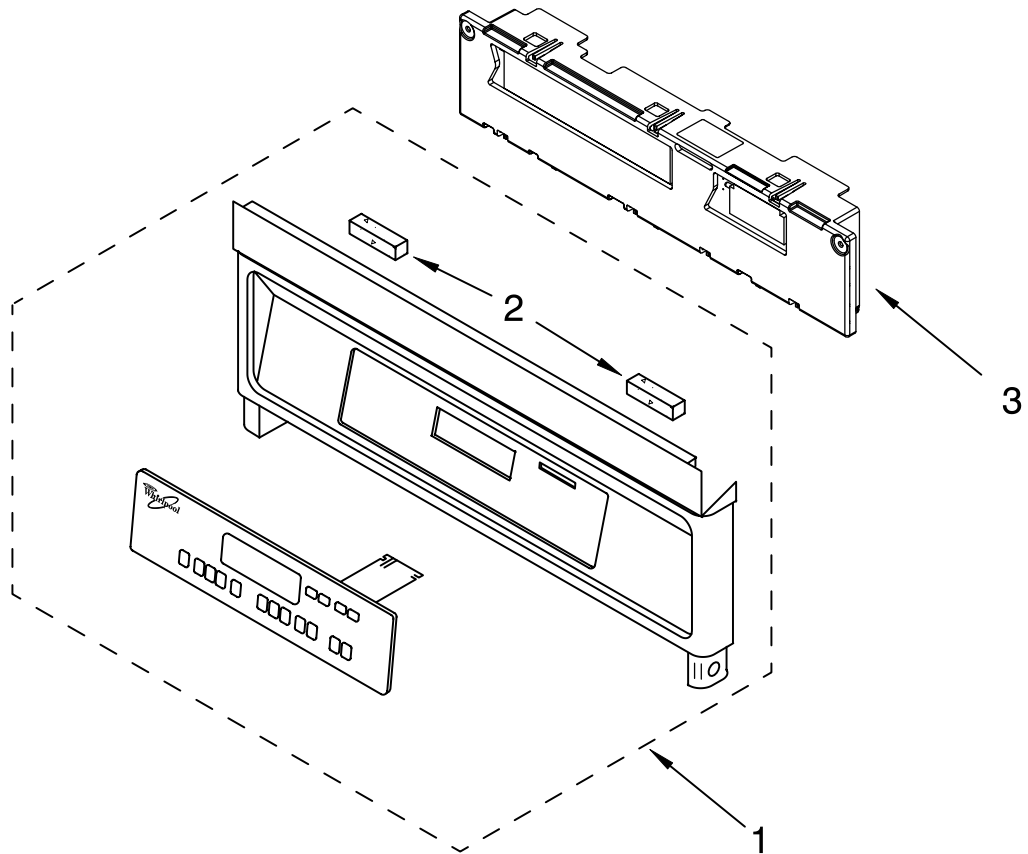

CONTROL PANEL PARTS

For Models:RS610PXGW10,RS610PXGV10
(White) (Black on Biscuit)

Illus. No.	Part No.	DESCRIPTION

NOTE: The screws and nuts required to attach a part are listed immediately following that part.

1	4456313	Control Panel Assy. W/Membrane Switch
	4449745	Screw
	3400832	Screw
2	4451034	Gasket, Control Panel
3	8301919	Assy, Control
	4449745	Screw

FOR ORDERING INFORMATION REFER TO PARTS PRICE LIST