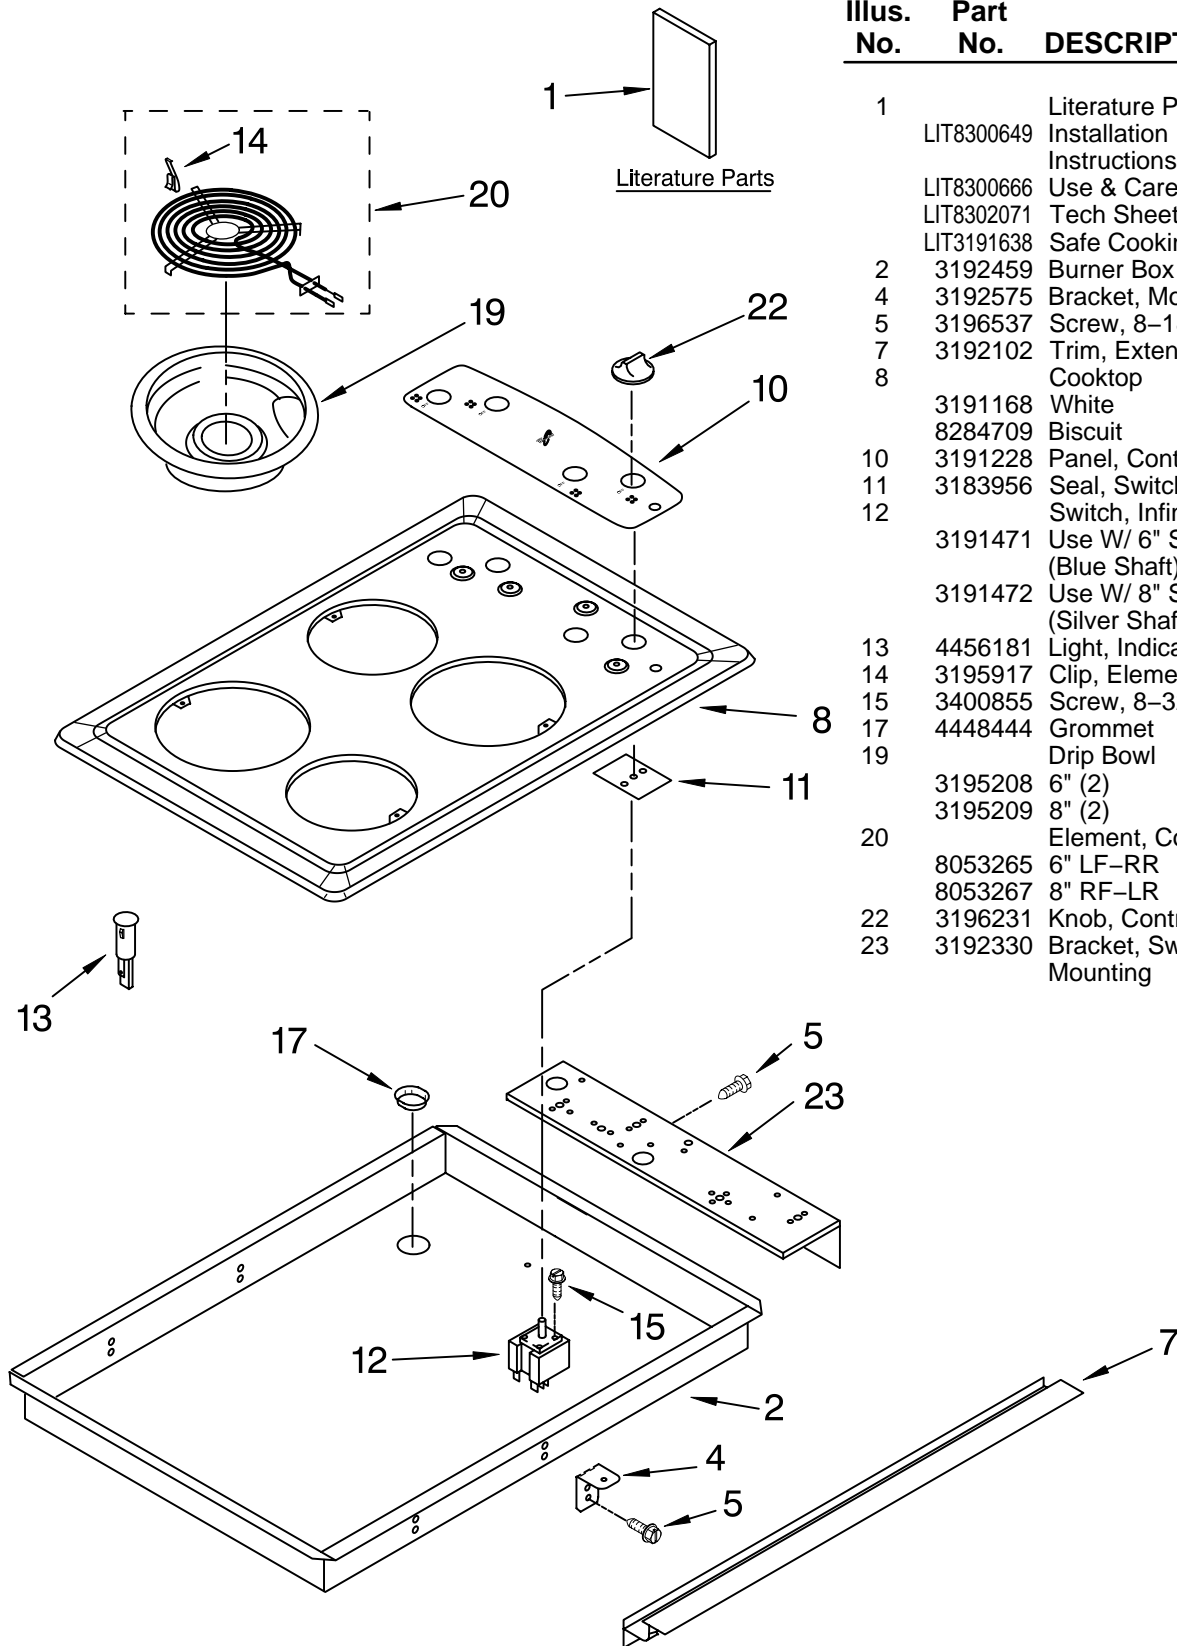

COOKTOP PARTS

For Models:RS610PXGW10,RS610PXGV10
(White) (Black on Biscuit)

30" DROP-IN
ELECTRIC
STANDARD CLEAN
OVEN

Illus. No.	Part No.	DESCRIPTION
1	LIT8300649	Literature Parts Installation Instructions
	LIT8300666	Use & Care Guide
	LIT8302071	Tech Sheet
	LIT3191638	Safe Cooking Tips
2	3192459	Burner Box
4	3192575	Bracket, Mounting
5	3196537	Screw, 8-18 x 3/8
7	3192102	Trim, Extension
8		Cooktop
	3191168	White
	8284709	Biscuit
10	3191228	Panel, Control
11	3183956	Seal, Switch (4)
12		Switch, Infinite
	3191471	Use W/ 6" Surface (Blue Shaft)
	3191472	Use W/ 8" Surface (Silver Shaft)
13	4456181	Light, Indicator
14	3195917	Clip, Element
15	3400855	Screw, 8-32 x 1/4
17	4448444	Grommet
19		Drip Bowl
	3195208	6" (2)
	3195209	8" (2)
20		Element, Coil
	8053265	6" LF-RR
	8053267	8" RF-LR
22	3196231	Knob, Control (4)
23	3192330	Bracket, Switch Mounting

FOR ORDERING INFORMATION REFER TO PARTS PRICE LIST

CONTROL PANEL PARTS

For Models:RS610PXGW10,RS610PXGV10
(White) (Black on Biscuit)

Illus. No.	Part No.	DESCRIPTION
-------------------	-----------------	--------------------

NOTE: The screws and nuts required to attach a part are listed immediately following that part.

- | | | |
|---|---------|--|
| 1 | 4456313 | Control Panel Assy.
W/Membrane Switch |
| | 4449745 | Screw |
| | 3400832 | Screw |
| 2 | 4451034 | Gasket,
Control Panel |
| 3 | 8301919 | Assy, Control |
| | 4449745 | Screw |

FOR ORDERING INFORMATION REFER TO PARTS PRICE LIST

OVEN DOOR PARTS

For Models:RS610PXGW10,RS610PXGV10
(White) (Black on Biscuit)

Illus. No.	Part No.	DESCRIPTION
------------	----------	-------------

NOTE: The screws and nuts required to attach a part are listed immediately following that part.