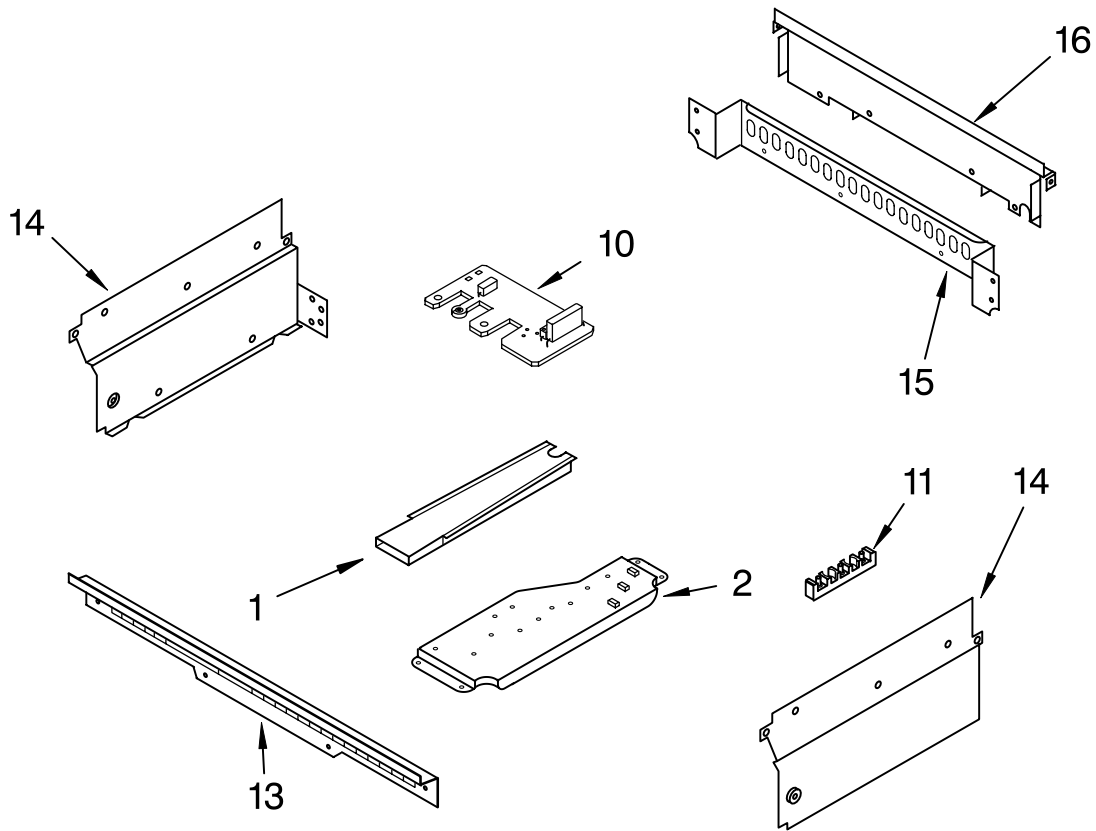

TOP VENTING PARTS

For Models:RS610PXGW10,RS610PXGV10
(White) (Black on Biscuit)

Illus. No.	Part No.	DESCRIPTION

NOTE: The screws and nuts required to attach a part are listed immediately following that part.

1	4451759	Vent, Exhaust
	4449040	Screw
2	4454943	Plate, Mounting
10	4451985	Suppressor
11	4449868	Block, Terminal
	3400080	Screw
	112432	Nut
13	4448549	Vent, (Control Panel)
	4450038	Screw
14		Side, Control Compt.
	3191832	Right
	3191833	Left
	4449809	Screw
15	4452244	Back, Control
	4449809	Screw
16	3191842	Cover, Rear
	4449809	Screw

FOR ORDERING INFORMATION REFER TO PARTS PRICE LIST