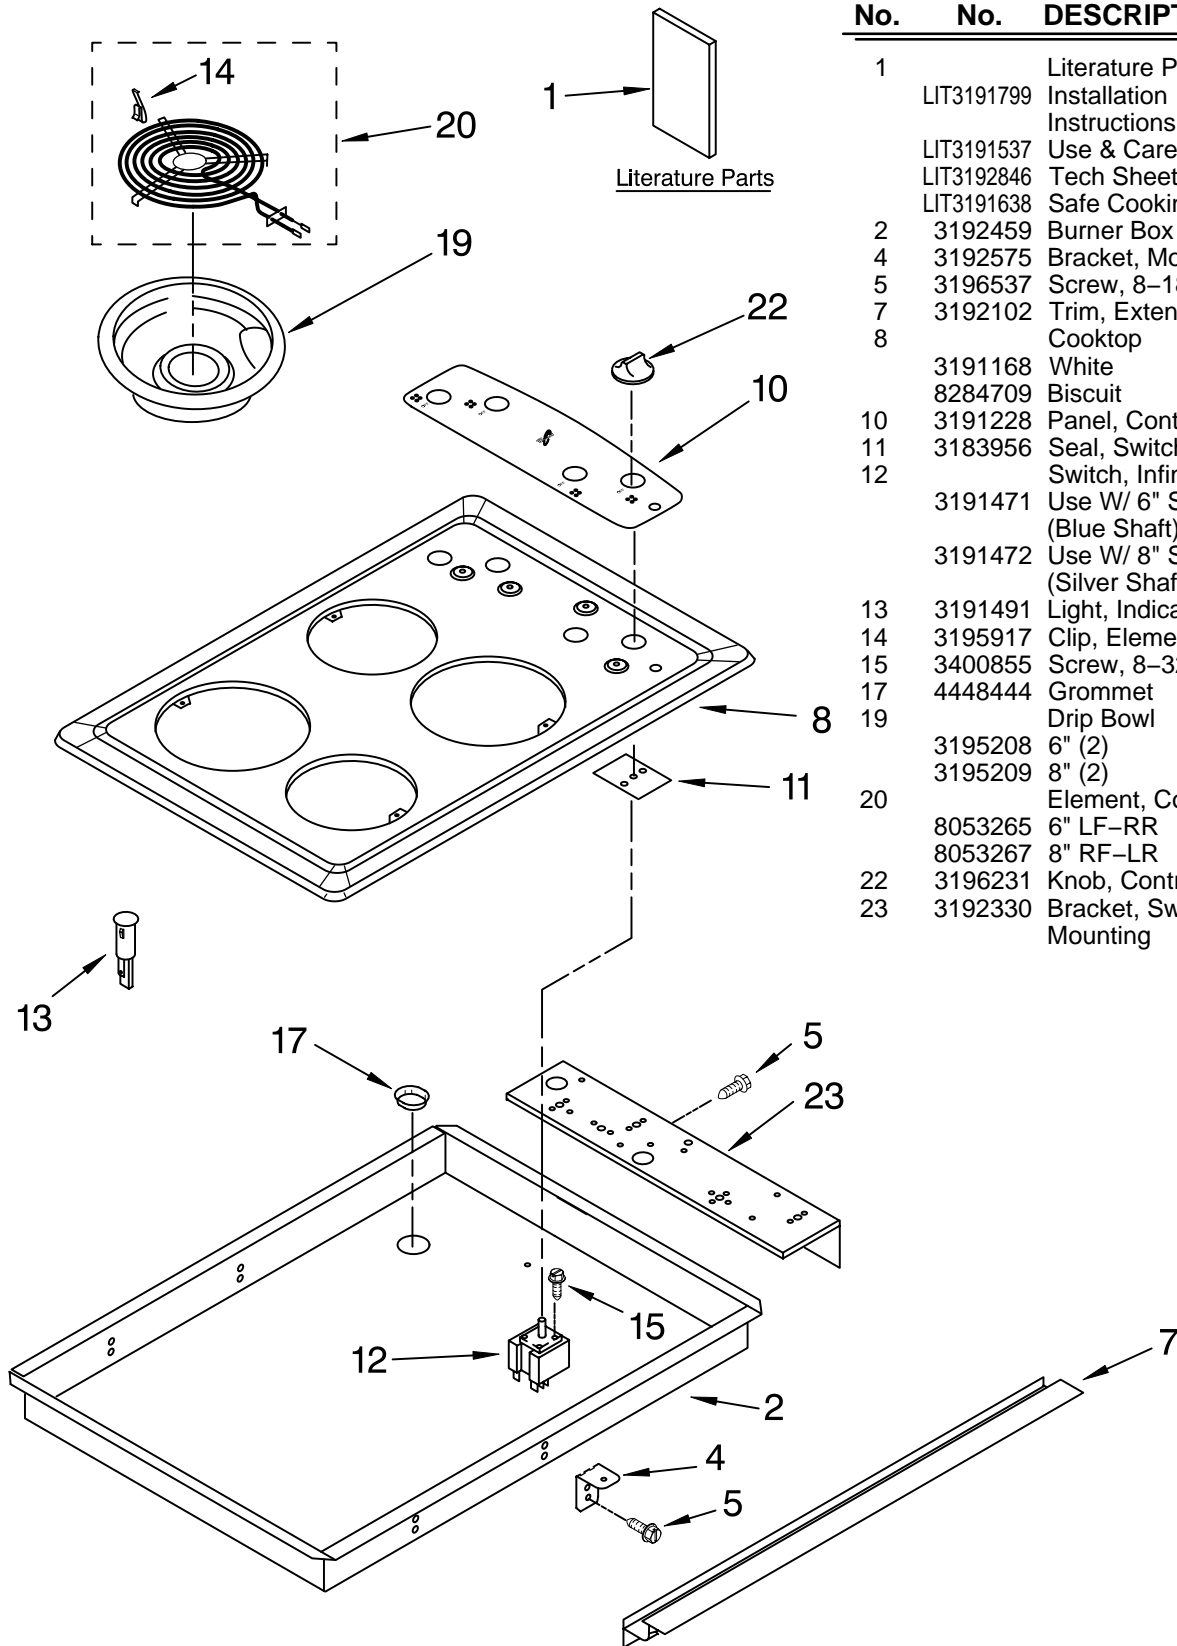

COOKTOP PARTS

For Models:RS610PXGW7, RS610PXGV7
(White) (Black on Biscuit)

30" DROP-IN
ELECTRIC
STANDARD CLEAN
OVEN

Illus. No.	Part No.	DESCRIPTION
1	LIT3191799	Literature Parts Installation Instructions
	LIT3191537	Use & Care Guide
	LIT3192846	Tech Sheet
	LIT3191638	Safe Cooking Tips
2	3192459	Burner Box
4	3192575	Bracket, Mounting
5	3196537	Screw, 8-18 x 3/8
7	3192102	Trim, Extension
8		Cooktop
	3191168	White
	8284709	Biscuit
10	3191228	Panel, Control
11	3183956	Seal, Switch (4)
12		Switch, Infinite
	3191471	Use W/ 6" Surface (Blue Shaft)
	3191472	Use W/ 8" Surface (Silver Shaft)
13	3191491	Light, Indicator
14	3195917	Clip, Element
15	3400855	Screw, 8-32 x 1/4
17	4448444	Grommet
19		Drip Bowl
	3195208	6" (2)
	3195209	8" (2)
20		Element, Coil
	8053265	6" LF-RR
	8053267	8" RF-LR
22	3196231	Knob, Control (4)
23	3192330	Bracket, Switch Mounting

FOR ORDERING INFORMATION REFER TO PARTS PRICE LIST

CONTROL PANEL PARTS

For Models:RS610PXGW7, RS610PXGV7
(White) (Black on Biscuit)

Illus.	Part
No.	No. DESCRIPTION

NOTE: The screws and nuts required to attach a part are listed immediately following that part.