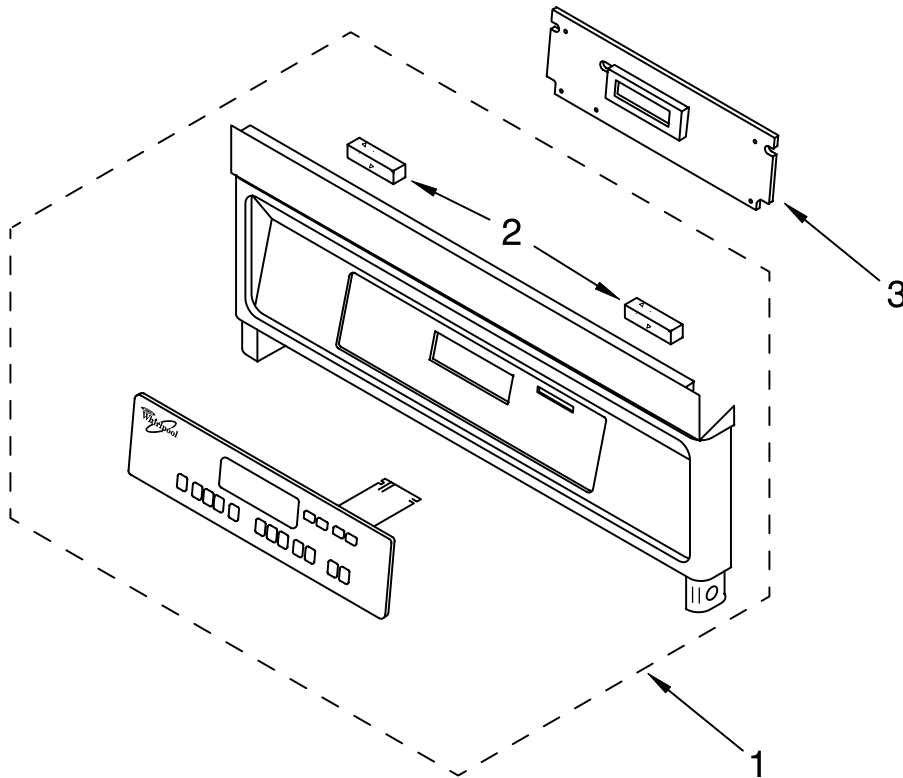

COOKTOP PARTS

For Models:RS610PXGW7, RS610PXGV7
(White) (Black on Biscuit)

30" DROP-IN
ELECTRIC
STANDARD CLEAN
OVEN

Illus. No.	Part No.	DESCRIPTION
1	LIT3191799	Literature Parts Installation Instructions
	LIT3191537	Use & Care Guide
	LIT3192846	Tech Sheet
	LIT3191638	Safe Cooking Tips
2	3192459	Burner Box
4	3192575	Bracket, Mounting
5	3196537	Screw, 8-18 x 3/8
7	3192102	Trim, Extension
8		Cooktop
	3191168	White
	8284709	Biscuit
10	3191228	Panel, Control
11	3183956	Seal, Switch (4)
12		Switch, Infinite
	3191471	Use W/ 6" Surface (Blue Shaft)
	3191472	Use W/ 8" Surface (Silver Shaft)
13	3191491	Light, Indicator
14	3195917	Clip, Element
15	3400855	Screw, 8-32 x 1/4
17	4448444	Grommet
19		Drip Bowl
	3195208	6" (2)
	3195209	8" (2)
20		Element, Coil
	8053265	6" LF-RR
	8053267	8" RF-LR
22	3196231	Knob, Control (4)
23	3192330	Bracket, Switch Mounting

FOR ORDERING INFORMATION REFER TO PARTS PRICE LIST

CONTROL PANEL PARTS

For Models:RS610PXGW7, RS610PXGV7
(White) (Black on Biscuit)

Illus.	Part
No.	No. DESCRIPTION

NOTE: The screws and nuts required to attach a part are listed immediately following that part.