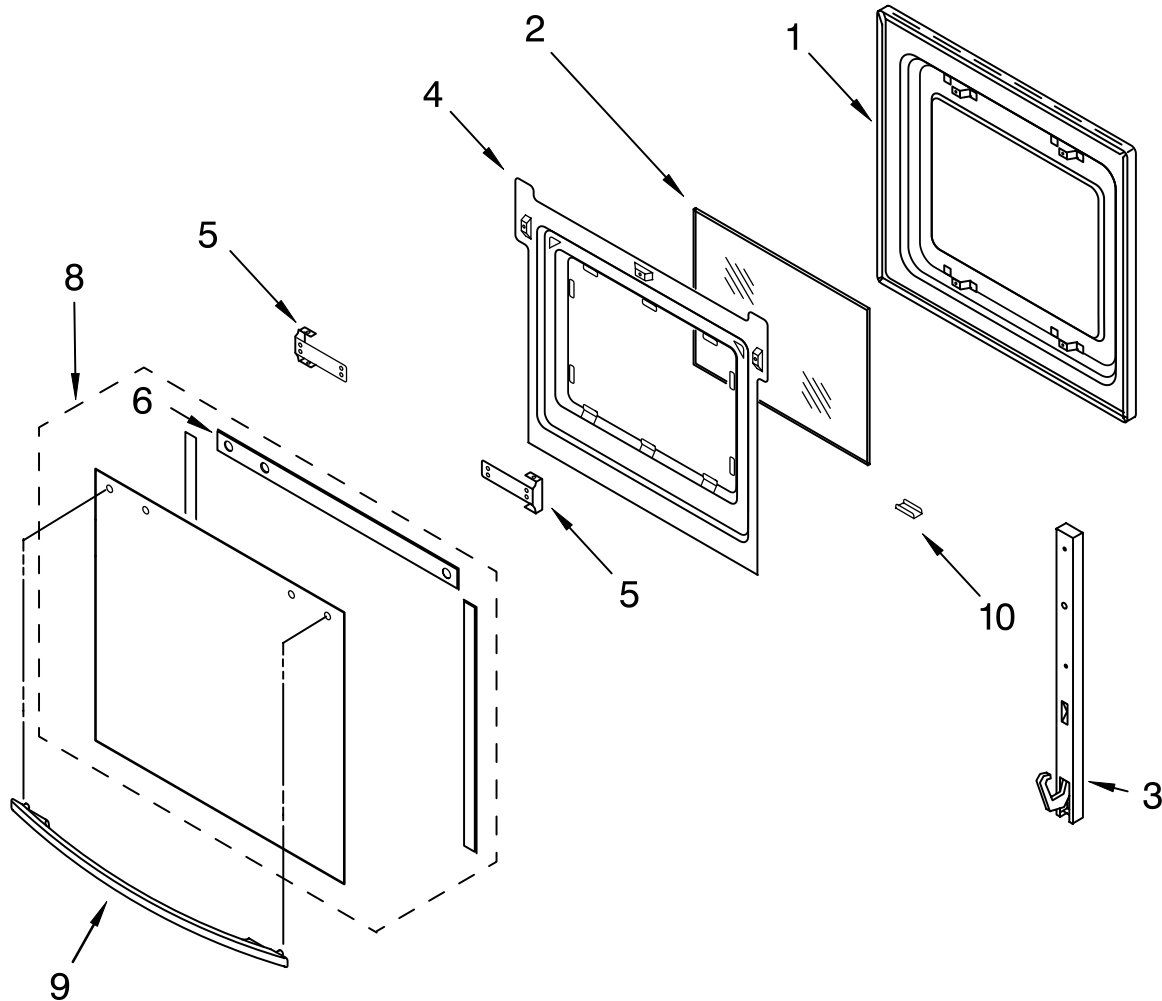

OVEN DOOR PARTS

For Models:RS610PXGW7, RS610PXGV7
(White) (Black on Biscuit)

Illus. No.	Part No.	DESCRIPTION

NOTE: The screws and nuts required to attach a part are listed immediately following that part.

1	4455618	Door Liner
2	4449259	Glass, Inner
3	4455523	Hinge, Door
	4449743	Screw (4)
4	4451671	Retainer, Glass
	4449809	Screw (4)
5	4450813	Bracket, Handle
	4451040	Screw (4)
	4449743	Screw (2)
6	4451674	Seal, Top
8	4452065	Assy, Door Glass
9	4448854	Handle, Door
10	4450863	Retainer, Glass
	4449743	Screw (2)

FOR ORDERING INFORMATION REFER TO PARTS PRICE LIST