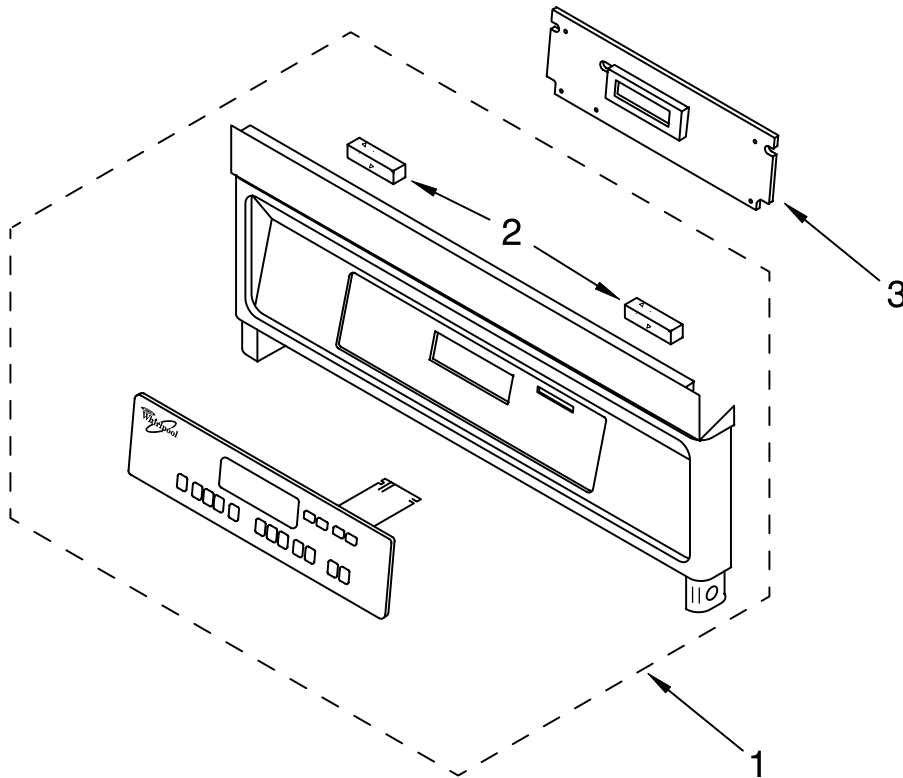

CONTROL PANEL PARTS

For Models:RS610PXGW8, RS610PXGV8
(White) (Black on Biscuit)

Illus. No.	Part No.	DESCRIPTION

NOTE: The screws and nuts required to attach a part are listed immediately following that part.

1	4456313	Control Panel Assy. W/Membrane Switch
	4449745	Screw
	3400832	Screw
2	4451034	Gasket, Control Panel
3	4452892	Microcomputer
	4449745	Screw

FOR ORDERING INFORMATION REFER TO PARTS PRICE LIST