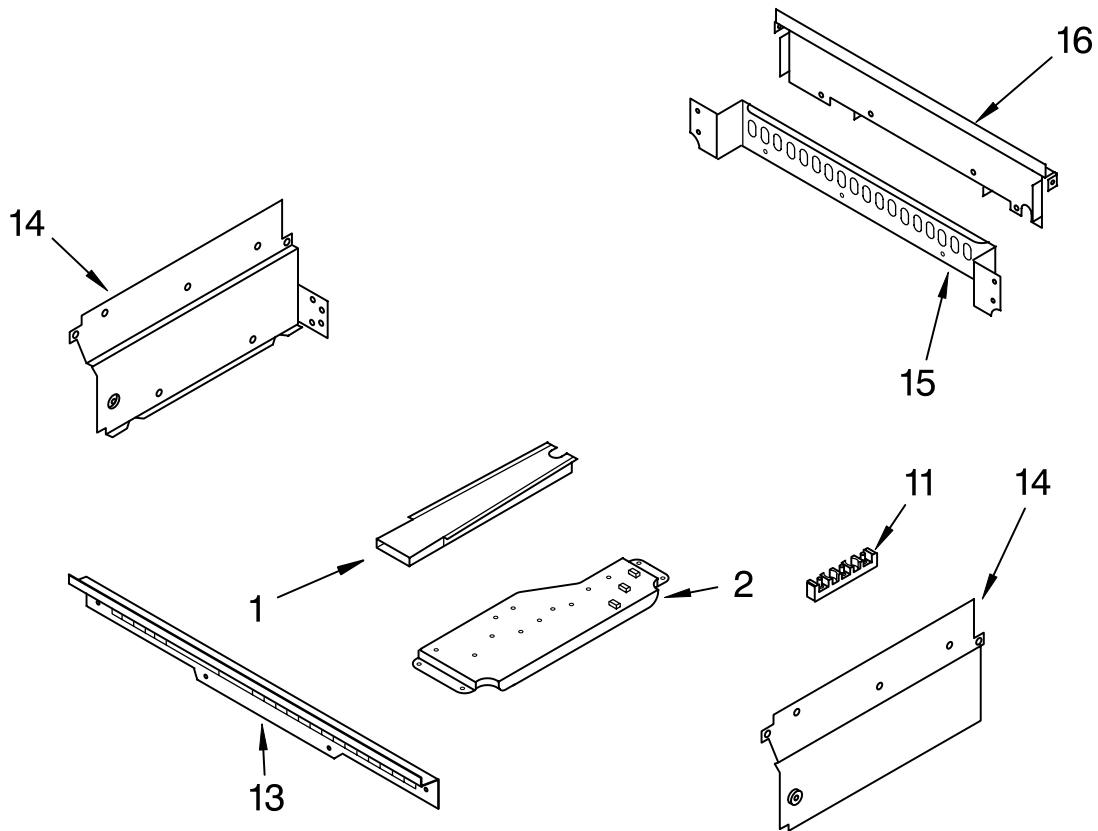

TOP VENTING PARTS

For Models:RS610PXGW8, RS610PXGV8
(White) (Black on Biscuit)

Illus. No.	Part No.	DESCRIPTION

NOTE: The screws and nuts required to attach a part are listed immediately following that part.

1	4451759	Vent, Exhaust
	4449040	Screw
2	4454943	Plate, Mounting
11	4449868	Block, Terminal
	3400080	Screw
	112432	Nut
13	4448549	Vent, (Control Panel)
	4450038	Screw
14		Side, Control Compt.
	3191832	Right
	3191833	Left
	4449809	Screw
15	4452244	Back, Control
	4449809	Screw
16	3191842	Cover, Rear
	4449809	Screw

FOR ORDERING INFORMATION REFER TO PARTS PRICE LIST