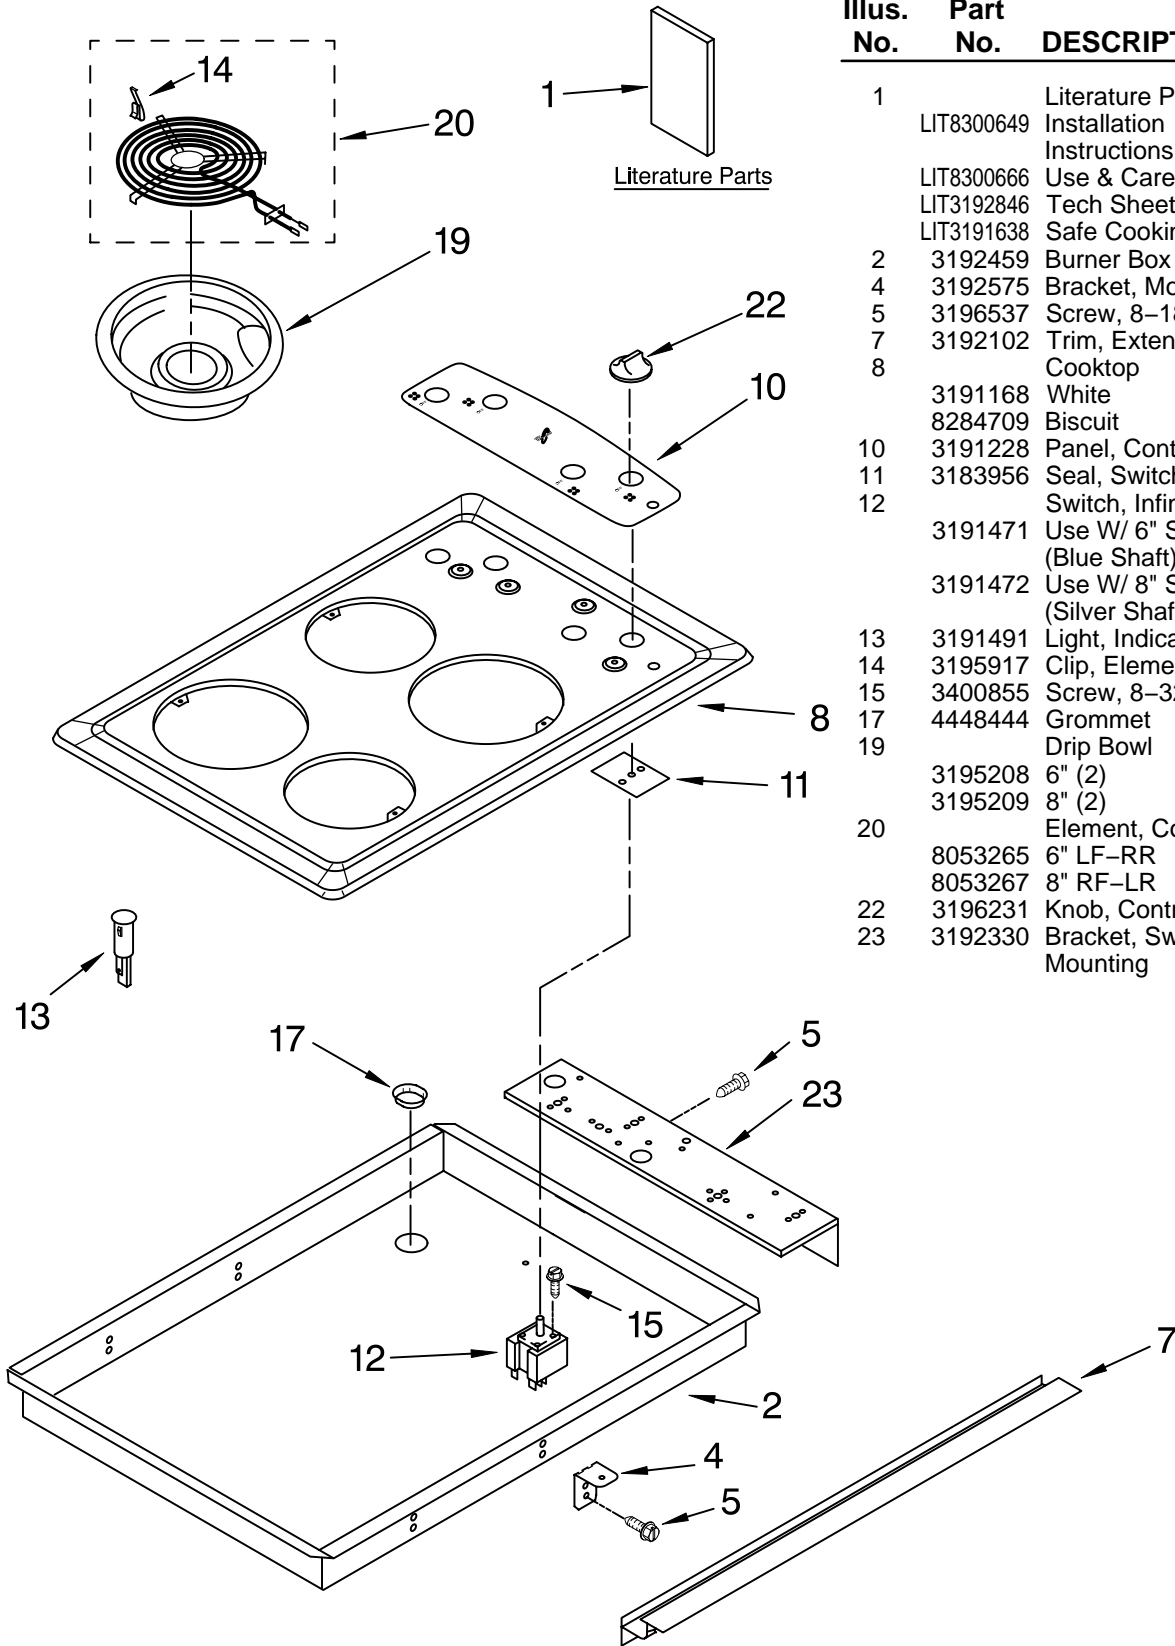

# COOKTOP PARTS

For Models: RS610PXGW8, RS610PXGV8  
(White) (Black on Biscuit)

30" DROP-IN  
ELECTRIC  
STANDARD CLEAN  
OVEN

Illus. No.	Part No.	DESCRIPTION
1	LIT8300649	Literature Parts Installation Instructions
	LIT8300666	Use & Care Guide
	LIT3192846	Tech Sheet
	LIT3191638	Safe Cooking Tips
2	3192459	Burner Box
4	3192575	Bracket, Mounting
5	3196537	Screw, 8-18 x 3/8
7	3192102	Trim, Extension
8	3191168	White
	8284709	Biscuit
10	3191228	Panel, Control
11	3183956	Seal, Switch (4)
12		Switch, Infinite
	3191471	Use W/ 6" Surface (Blue Shaft)
	3191472	Use W/ 8" Surface (Silver Shaft)
13	3191491	Light, Indicator
14	3195917	Clip, Element
15	3400855	Screw, 8-32 x 1/4
17	4448444	Grommet
19		Drip Bowl
	3195208	6" (2)
	3195209	8" (2)
20		Element, Coil
	8053265	6" LF-RR
	8053267	8" RF-LR
22	3196231	Knob, Control (4)
23	3192330	Bracket, Switch Mounting

# CONTROL PANEL PARTS

For Models:RS610PXGW8, RS610PXGV8  
(White) (Black on Biscuit)

<b>Illus. No.</b>	<b>Part No.</b>	<b>DESCRIPTION</b>
-------------------	-----------------	--------------------

NOTE: The screws and nuts required to attach a part are listed immediately following that part.