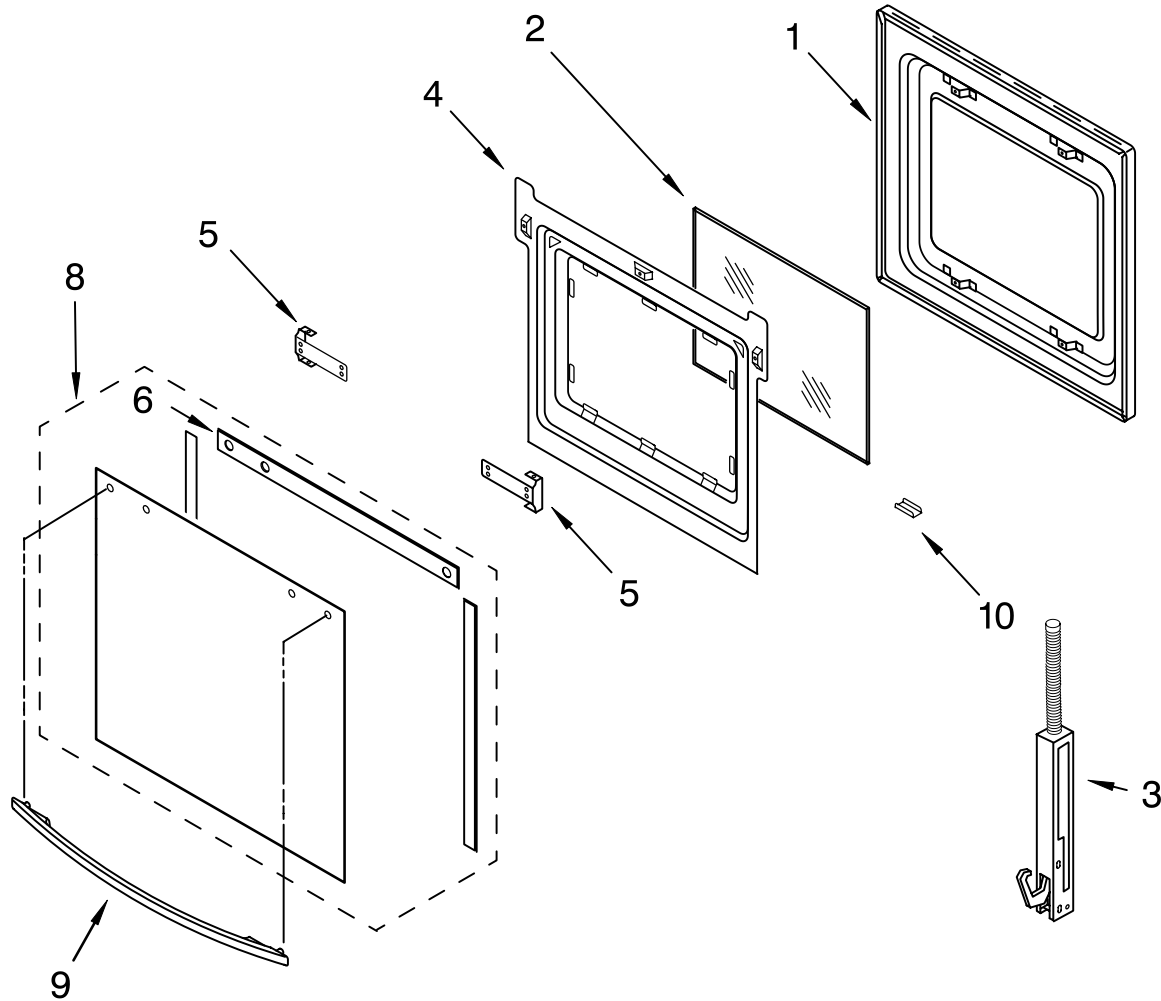

OVEN DOOR PARTS

For Models:RS610PXGW8, RS610PXGV8
(White) (Black on Biscuit)

Illus. No.	Part No.	DESCRIPTION

NOTE: The screws and nuts required to attach a part are listed immediately following that part.

1	4455618	Door Liner
2	4449259	Glass, Inner
3		Hinge, Door
	8300567	R.Side
	8300568	L.Side
	4449743	Screw (4)
4	8300778	Retainer, Glass
	4449809	Screw (4)
5	4450813	Bracket, Handle
	4451040	Screw (4)
	4449743	Screw (2)
6	8300820	Seal, Top
8	4452065	Assy, Door Glass
9	4448854	Handle, Door
10	4450863	Retainer, Glass
	4449743	Screw (2)

FOR ORDERING INFORMATION REFER TO PARTS PRICE LIST