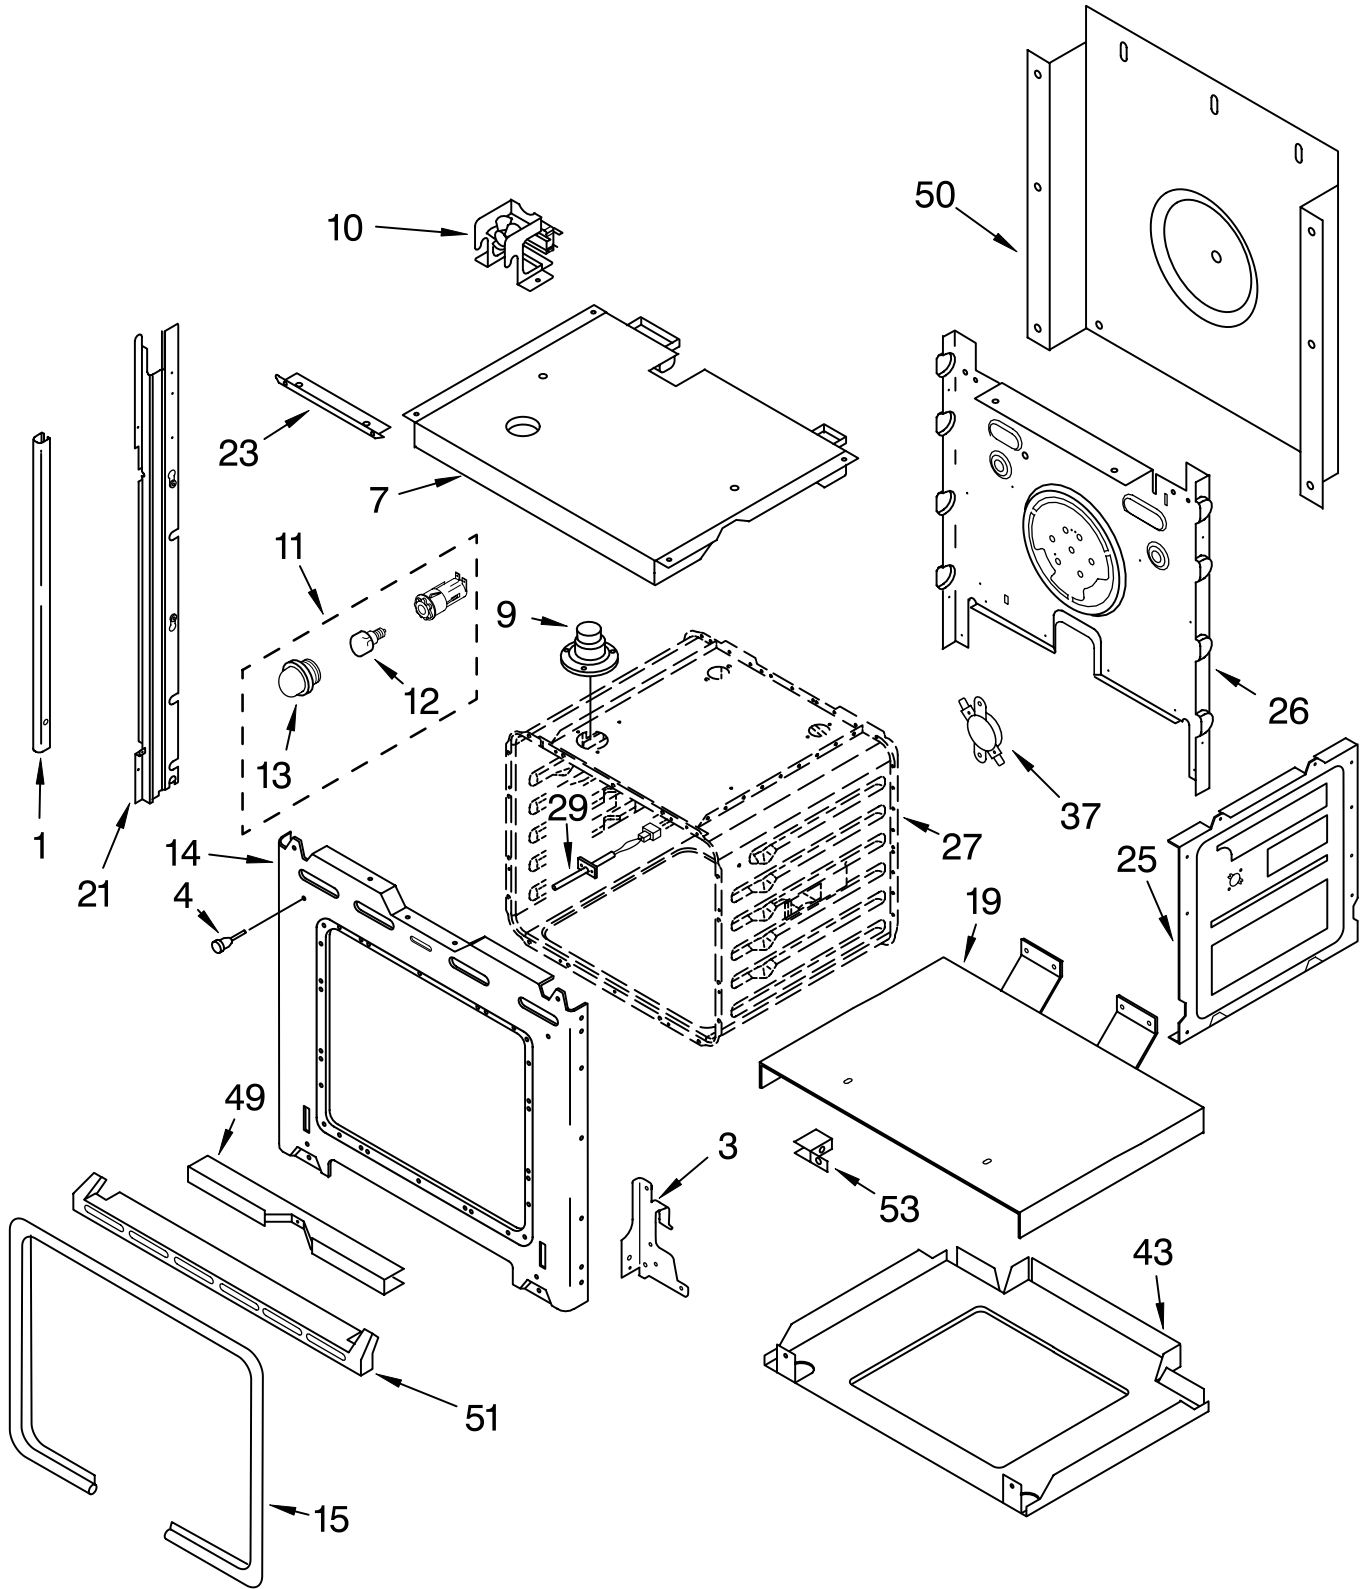

OVEN PARTS

For Models: RS610PXGW8, RS610PXGV8
(White) (Black on Biscuit)

FOR ORDERING INFORMATION REFER TO PARTS PRICE LIST