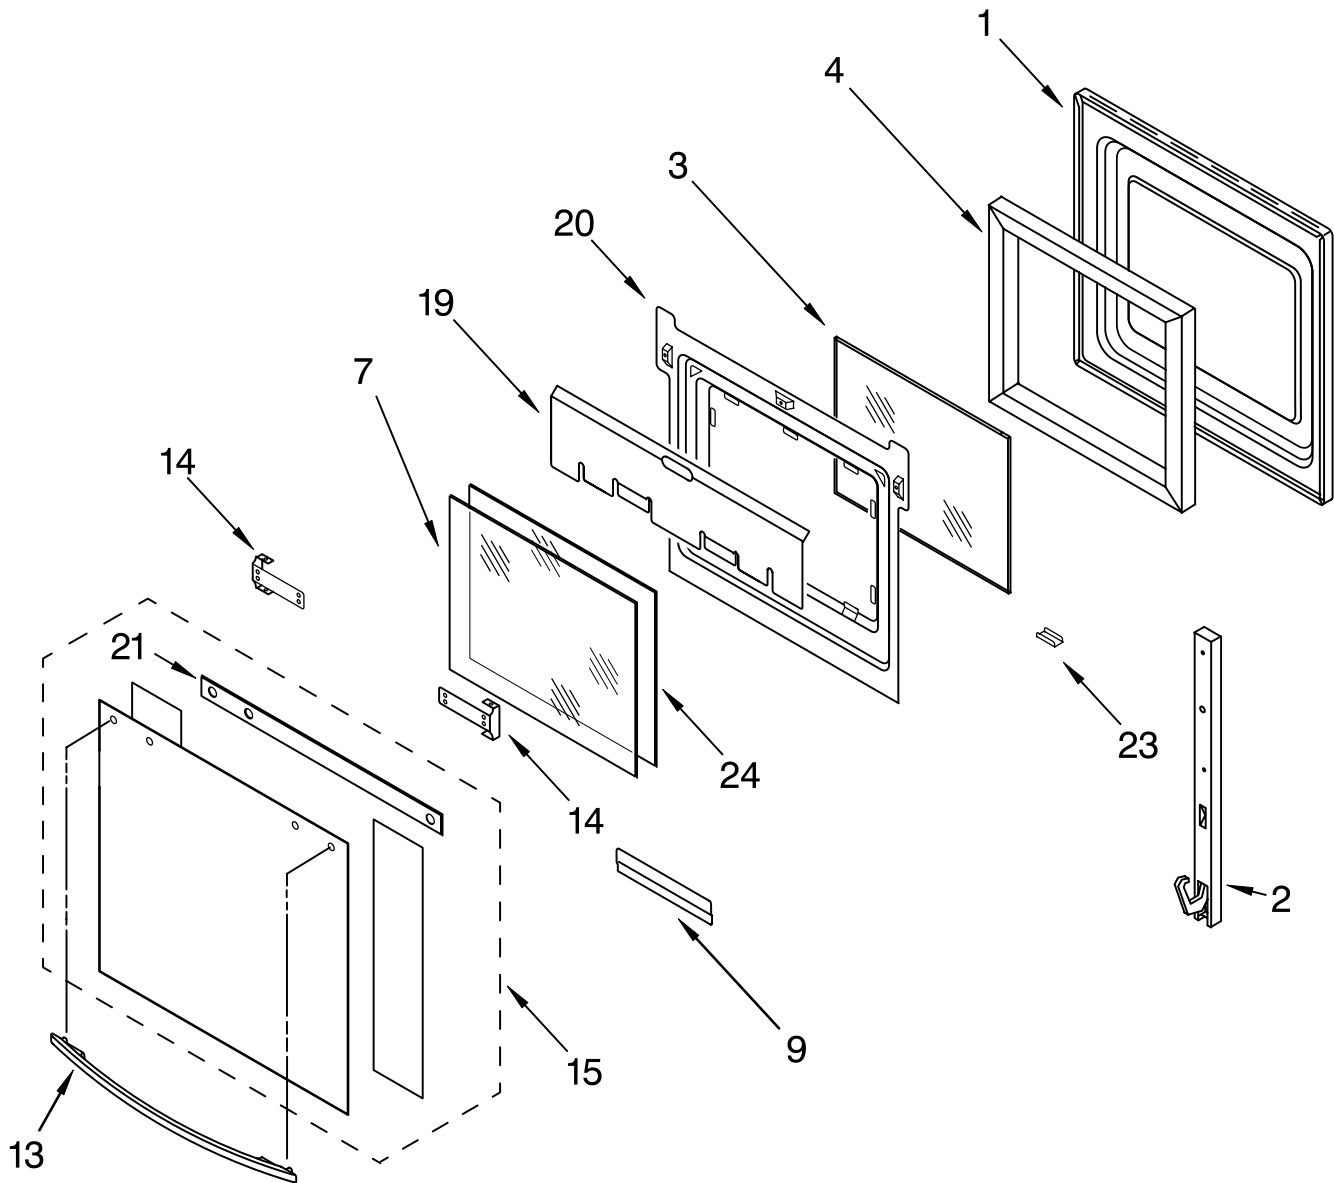

OVEN DOOR PARTS

For Models: RS675PXGB7, RS675PXGQ7, RS675PXGT7
(Black) (White) (Biscuit)

Illus. Part No. DESCRIPTION

NOTE: The screws and nuts required to attach a part are listed immediately following that part.

- 1 4451719 Door Liner
- 2 445525 Hinge, Door
  4449743 Screw
- 3 4449259 Glass, Inner
- 4 4451722 Insulation, Door
- 7 4449263 Glass, Inner (2)

Illus. Part No. DESCRIPTION

- 9 4451668 Retainer, Glass
  4449809 Screw
- 13 4448855 White
  4452860 Biscuit
  4448854 Black
- 14 4450813 Bracket, Handle
  4451040 Screw
- 15 4452066 White
  4452859 Biscuit
  4452065 Black

Illus. Part No. DESCRIPTION

- 19 4450362 Shield, Heat
  4449809 Screw
- 20 4451671 Retainer, Glass
  4449809 Screw
- 21 4451674 Seal, Door Top
- 23 4450864 White
  4452119 Biscuit
  4450863 Black
- 24 4455257 Glass, Inner

FOR ORDERING INFORMATION REFER TO PARTS PRICE LIST