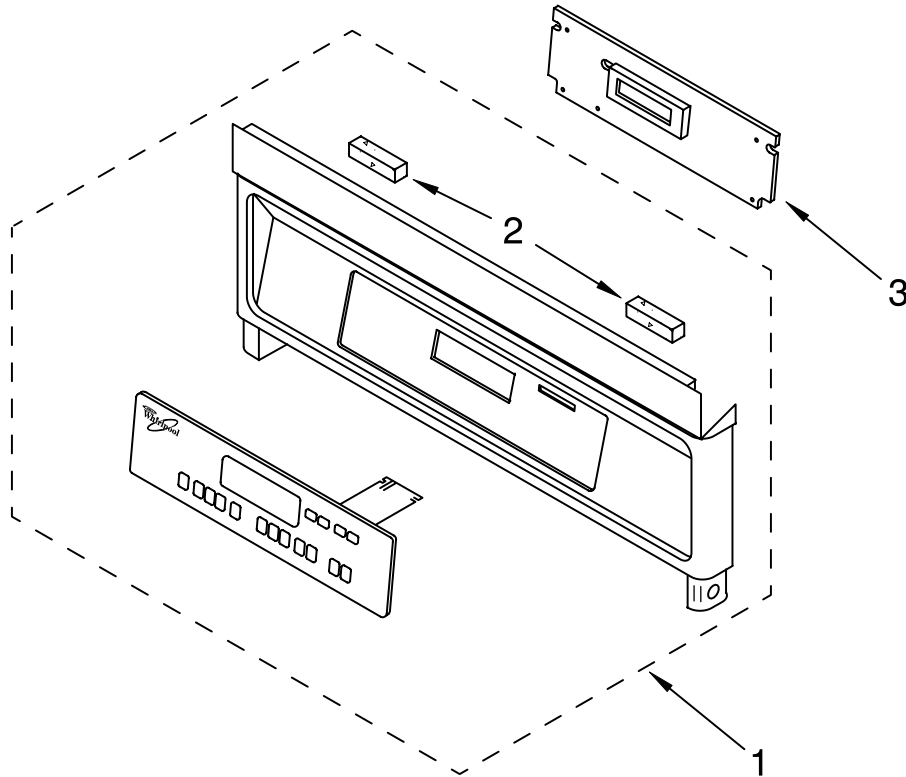

CONTROL PANEL PARTS

For Models:RS675PXGB7, RS675PXGQ7, RS675PXGT7
(Black) (White) (Biscuit)

Illus. No.	Part No.	DESCRIPTION
1	4452845	Control Panel Assy. White
	8300515	Biscuit
	4452844	Black
		W/Membrane Switch
	3400832	Screw
2	4451034	Gasket, Control Panel
3	4452892	Microcomputer
	4449745	Screw

FOR ORDERING INFORMATION REFER TO PARTS PRICE LIST