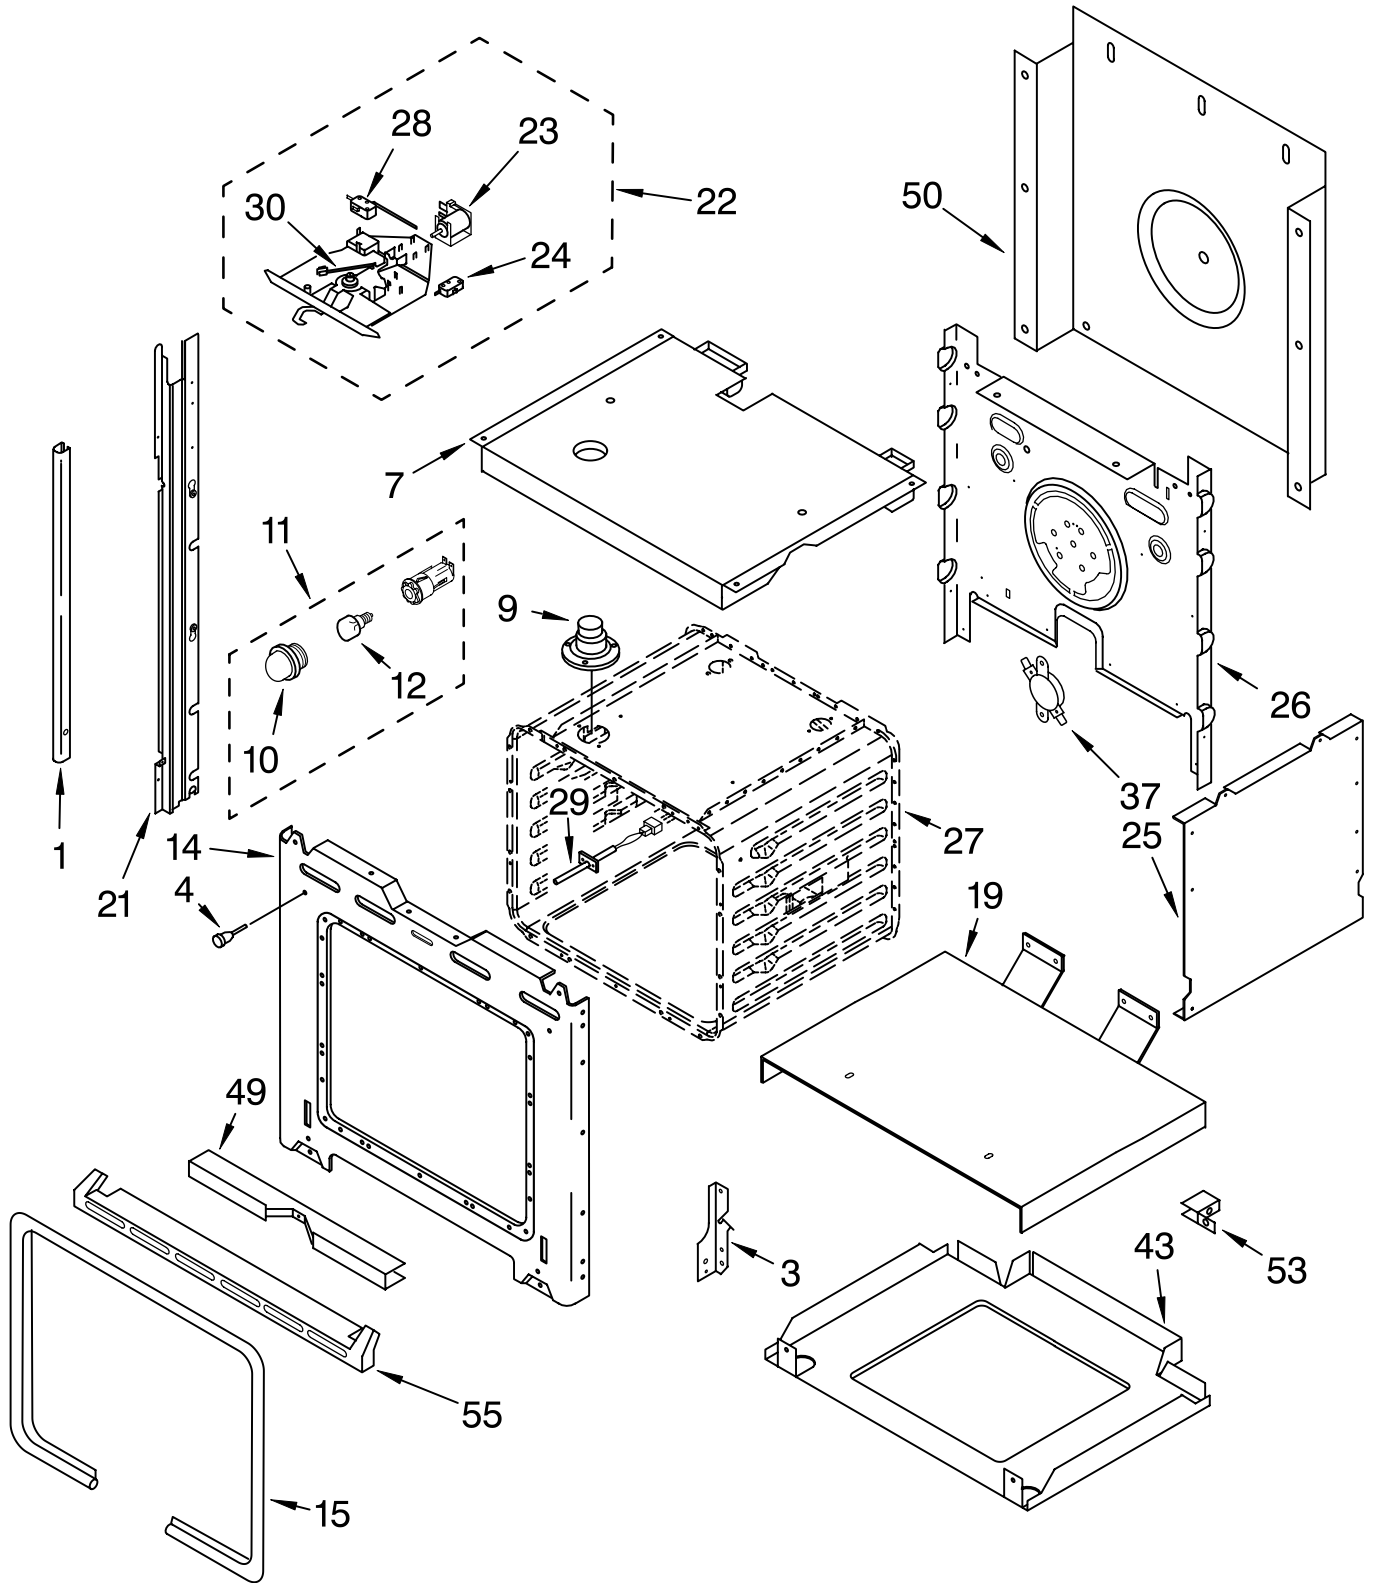

OVEN PARTS

For Models: RS675PXGB7, RS675PXGQ7, RS675PXGT7
(Black) (White) (Biscuit)

FOR ORDERING INFORMATION REFER TO PARTS PRICE LIST