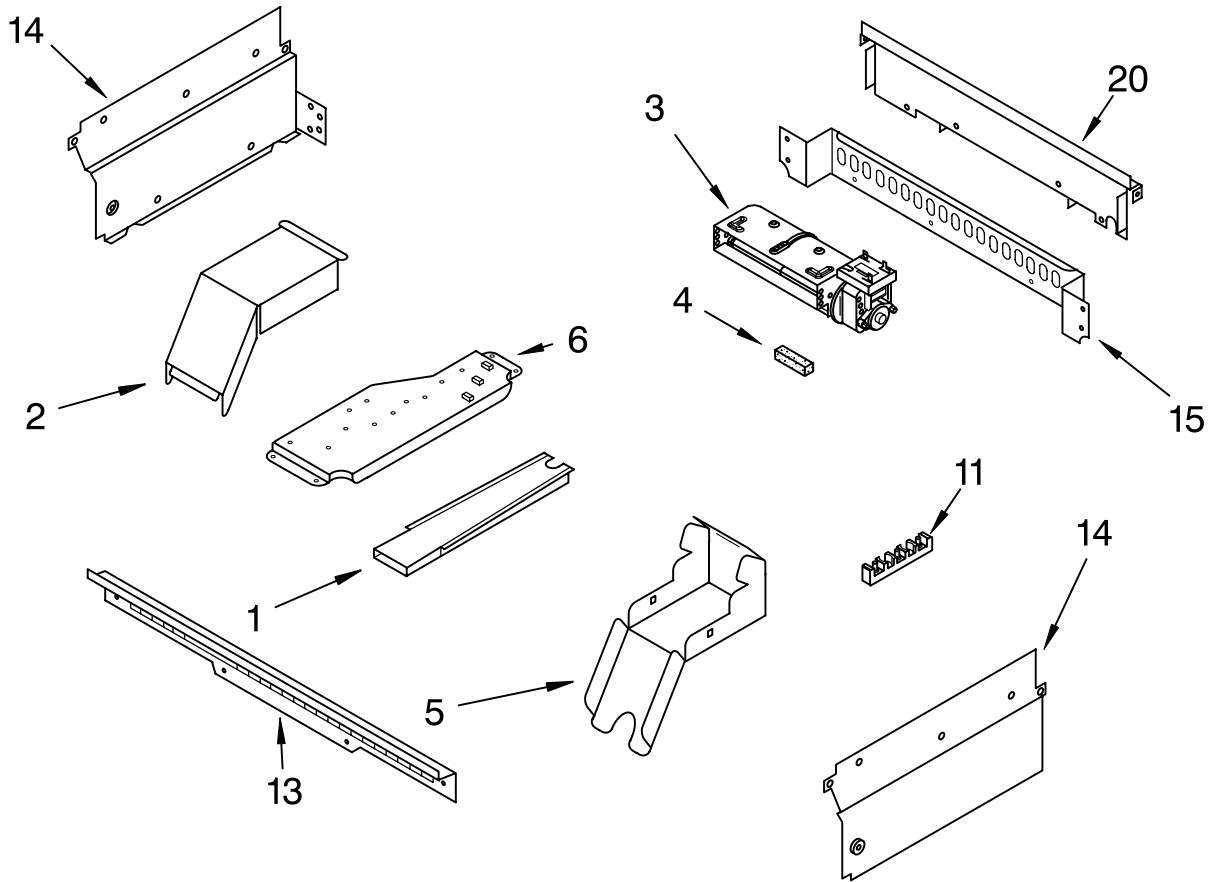

TOP VENTING PARTS

For Models: RS675PXGB7, RS675PXGQ7, RS675PXGT7
(Black) (White) (Biscuit)

Illus. No.	Part No.	DESCRIPTION

NOTE: The screws and nuts required to attach a part are listed immediately following that part.

1	4451759	Vent, Exhaust
	4449040	Screw, 8-18 x 3/8
2	4455178	Elbow, Vent Top
3	4455334	Blower
	4455352	Bracket, Blower (2)

Illus. No.	Part No.	DESCRIPTION

4	4451758	Block, Foam
5	4455177	Elbow, Vent Bottom
6	4451761	Plate, Service
11	4449868	Block, Terminal
	3400080	Screw
13	4448549	Vent, (Control Panel)
	4450038	Screw

Illus. No.	Part No.	DESCRIPTION

14		Side, Control Compt.
	3191832	Right
	3191833	Left
	4449809	Screw
15	4452244	Back, Control
	4449809	Screw
20	3191842	Cover, Rear

FOR ORDERING INFORMATION REFER TO PARTS PRICE LIST