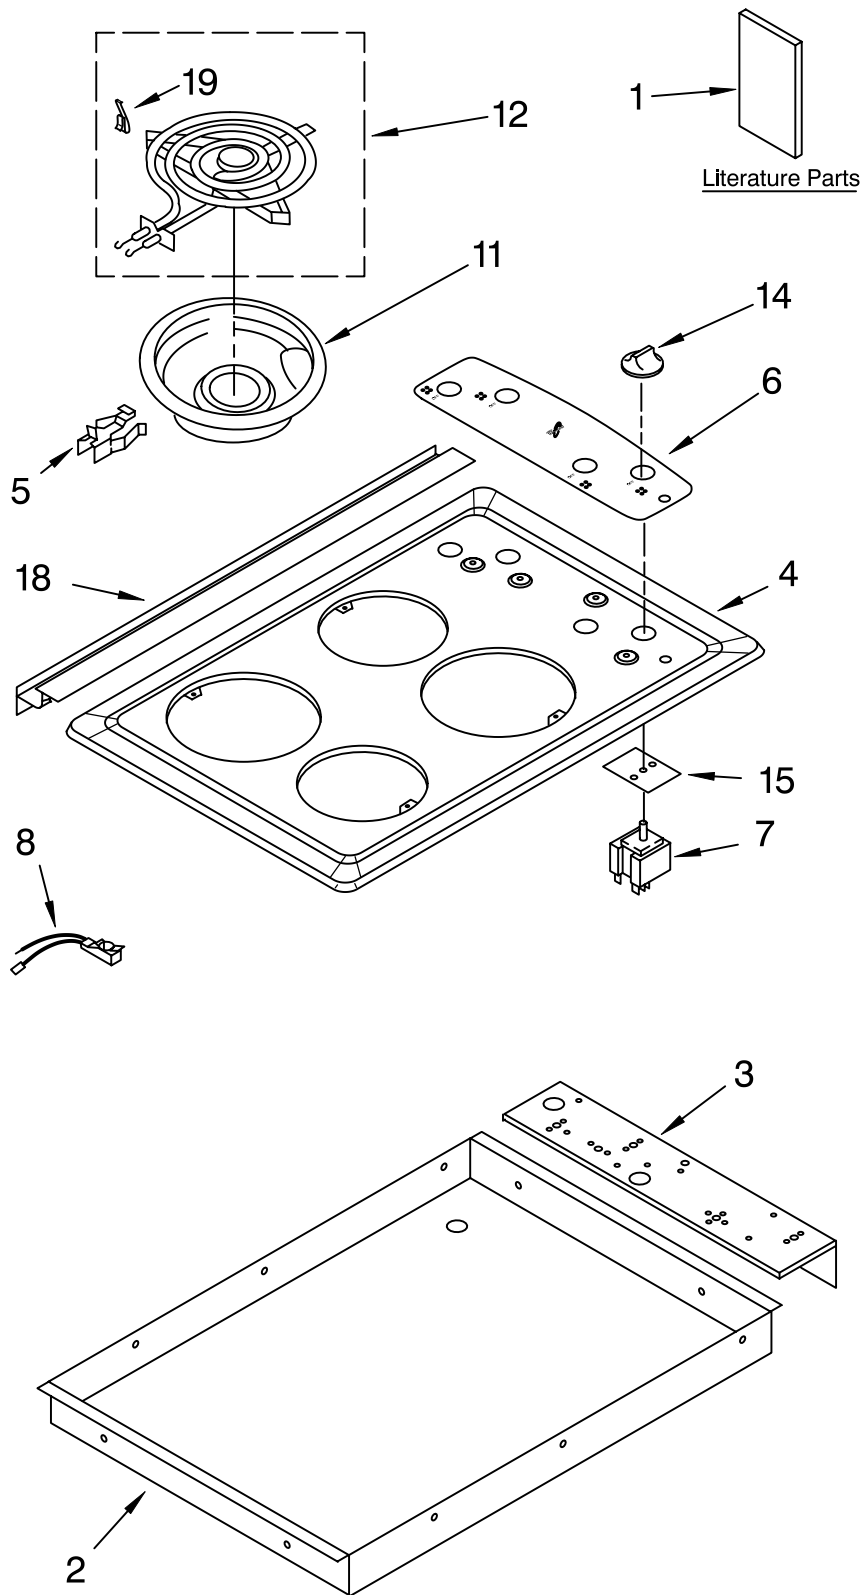

COOKTOP PARTS

For Models: RS675PXGB7, RS675PXGQ7, RS675PXGT7
(Black) (White) (Biscuit)

30" DROP-IN
ELECTRIC OVEN
SELF CLEAN

Illus. No.	Part No.	DESCRIPTION
------------	----------	-------------

NOTE: The screws and nuts required to attach a part are listed immediately following that part.

1	LIT3191799	Literature Parts Installation Instructions
	LIT3191537	Use & Care Guide
	LIT3192845	Tech Sheet
	LIT3191638	Safe Cooking Tips
2	3192459	Burner Box
3	3192330	Bracket, Mounting
	3177991	Screw
4		Cooktop
	8284709	Biscuit
	3191168	White
	3191167	Black
5	3192575	Clip, Mtg. (4)
	3400843	Screw
6		Panel, Control
	8284707	Biscuit
	3191229	White
	3191228	Black
7		Switch, Infinite
	3191471	Use W/6" Surface (Blue Shaft)
	3191473	Use W/8" Surface (Red Shaft)
	3400855	Screw, 8-32 x 1/4
8	3191491	Light, Indicator
11		Pan, Surface
	3195208	6" Pan
	3195209	8" Pan
12		Element, Surface
	8053266	6" Burner
	8053268	8" Burner
14		Knob, Control
	3196232	White
	8272506	Biscuit
	3196231	Black
15	3183956	Seal, Switch Shaft (4)
18		Trim, Extension
	3192103	White
	8300518	Biscuit
	3192102	Black
19	3195917	Clip, Element

FOR ORDERING INFORMATION REFER TO PARTS PRICE LIST

CONTROL PANEL PARTS

For Models:RS675PXGB7, RS675PXGQ7, RS675PXGT7
(Black) (White) (Biscuit)

Illus. No.	Part No.	DESCRIPTION
1	4452845	Control Panel Assy. White
	8300515	Biscuit
	4452844	Black
		W/Membrane Switch
	3400832	Screw
2	4451034	Gasket, Control Panel
3	4452892	Microcomputer
	4449745	Screw