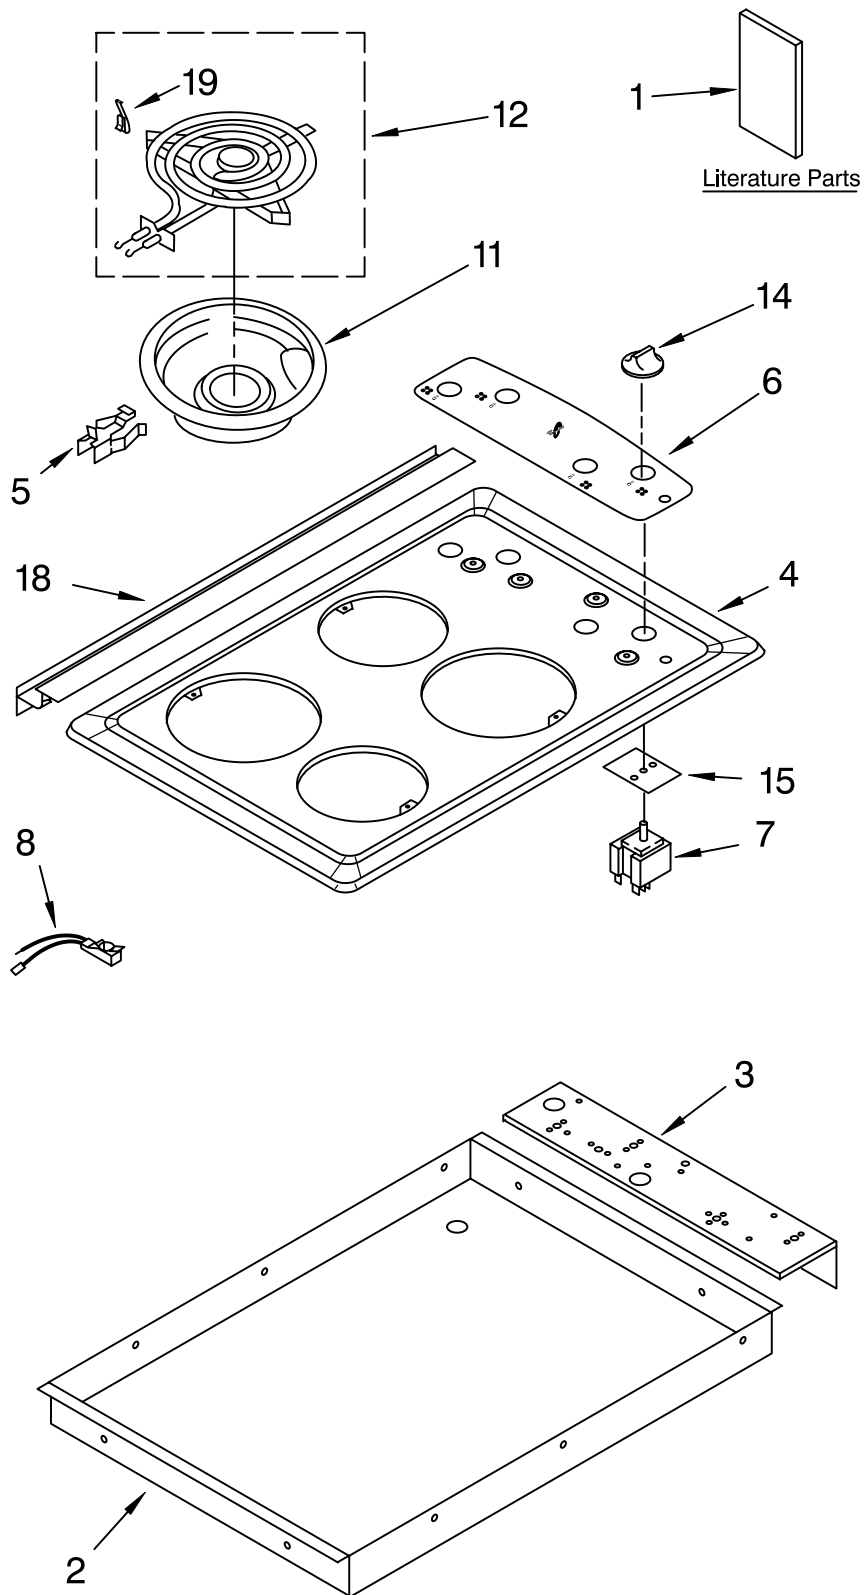

COOKTOP PARTS

For Models: RS675PXGB9, RS675PXGQ9, RS675PXGT9
(Black) (White) (Biscuit)

30" DROP-IN
ELECTRIC OVEN
SELF CLEAN

Illus. Part
No. No. DESCRIPTION

NOTE: The screws and nuts required to attach a part are listed immediately following that part.

COOKTOP PARTS

1	LIT4455995	Literature Parts Installation Instructions
	LIT8300666	Use & Care Guide
	LIT3192845	Tech Sheet
	LIT3191638	Safe Cooking Tips
2	3192459	Burner Box
3	3192330	Bracket, Mounting
	3177991	Screw
4		Cooktop
	8284709	Biscuit
	3191168	White
	3191167	Black
5	3192575	Clip, Mtg. (4)
	3400843	Screw
6		Panel, Control
	8284707	Biscuit
	3191229	White
	3191228	Black
7		Switch, Infinite
	3191471	Use W/6" Surface (Blue Shaft)
	3191473	Use W/8" Surface (Red Shaft)
	3400855	Screw, 8-32 x 1/4
8	3191491	Light, Indicator
11		Pan, Surface
	3195208	6" Pan
	3195209	8" Pan
12		Element, Surface
	8053266	6" Burner
	8053268	8" Burner
14		Knob, Control
	3196232	White
	8272506	Biscuit
	3196231	Black
15	3183956	Seal, Switch Shaft (4)
18		Trim, Extension
	3192103	White
	8300518	Biscuit
	3192102	Black
19	3195917	Clip, Element

FOR ORDERING INFORMATION REFER TO PARTS PRICE LIST

CONTROL PANEL PARTS

For Models: RS675PXGB9, RS675PXGQ9, RS675PXGT9
 (Black) (White) (Biscuit)

Illus. No.	Part No.	DESCRIPTION
1		Control Panel Assy.
	4452845	White
	8300515	Biscuit
	4452844	Black
		W/Membrane Switch
	3400832	Screw
2	4451034	Gasket, Control Panel
3	4452892	Microcomputer
	4449745	Screw