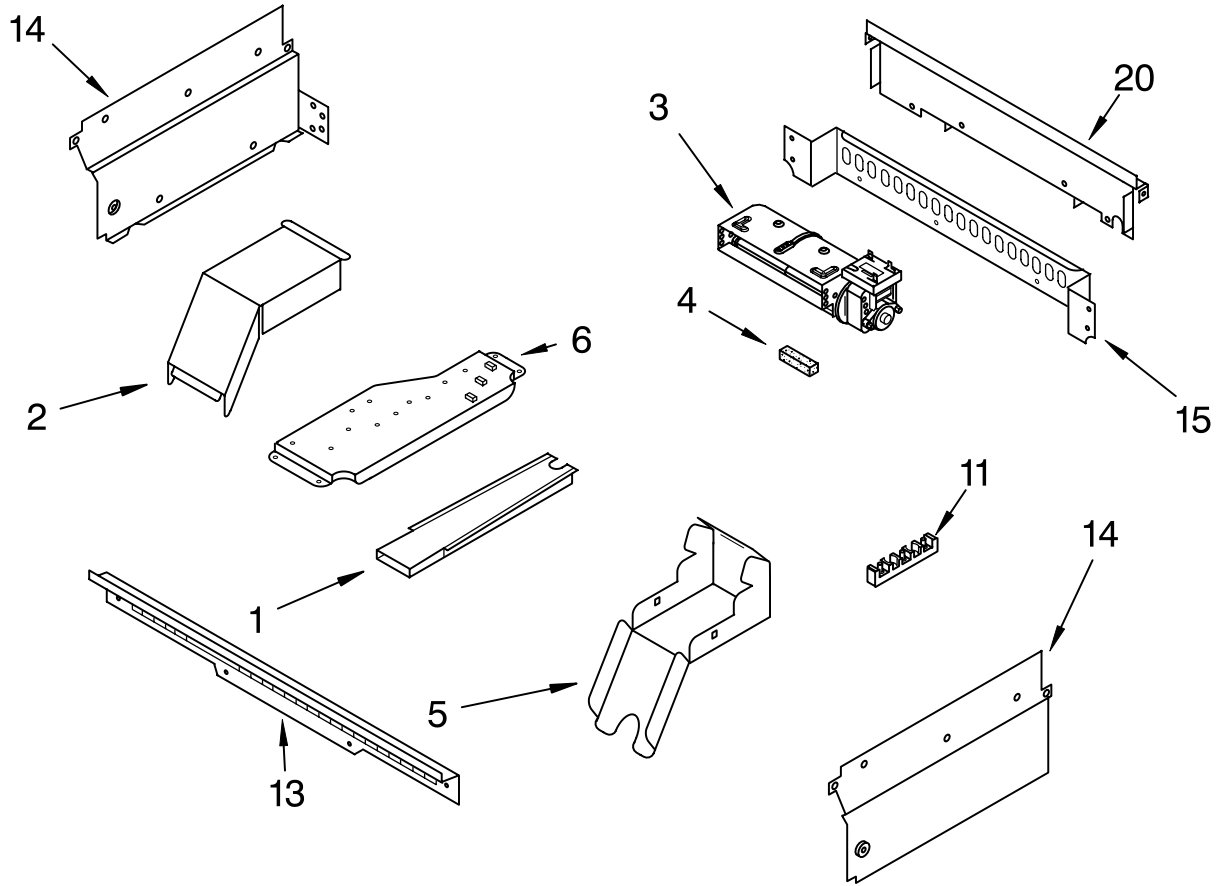

TOP VENTING PARTS

For Models: RS675PXGB9, RS675PXGQ9, RS675PXGT9
(Black) (White) (Biscuit)

Illus. No.	Part No.	DESCRIPTION

NOTE: The screws and nuts required to attach a part are listed immediately following that part.

1	4451759	Vent, Exhaust
	4449040	Screw, 8-18 x 3/8

Illus. No.	Part No.	DESCRIPTION

2	4455178	Elbow, Vent Top
3	8300788	Blower
4	4451758	Block, Foam
5	4455177	Elbow, Vent Bottom
6	4451761	Plate, Service
11	4449868	Block, Terminal
	3400080	Screw
13	4448549	Vent, (Control Panel)
	4450038	Screw

Illus. No.	Part No.	DESCRIPTION

14		Side, Control Compt.
	3191832	Right
	3191833	Left
	4449809	Screw
15	4452244	Back, Control
	4449809	Screw
20	3191842	Cover, Rear

FOR ORDERING INFORMATION REFER TO PARTS PRICE LIST