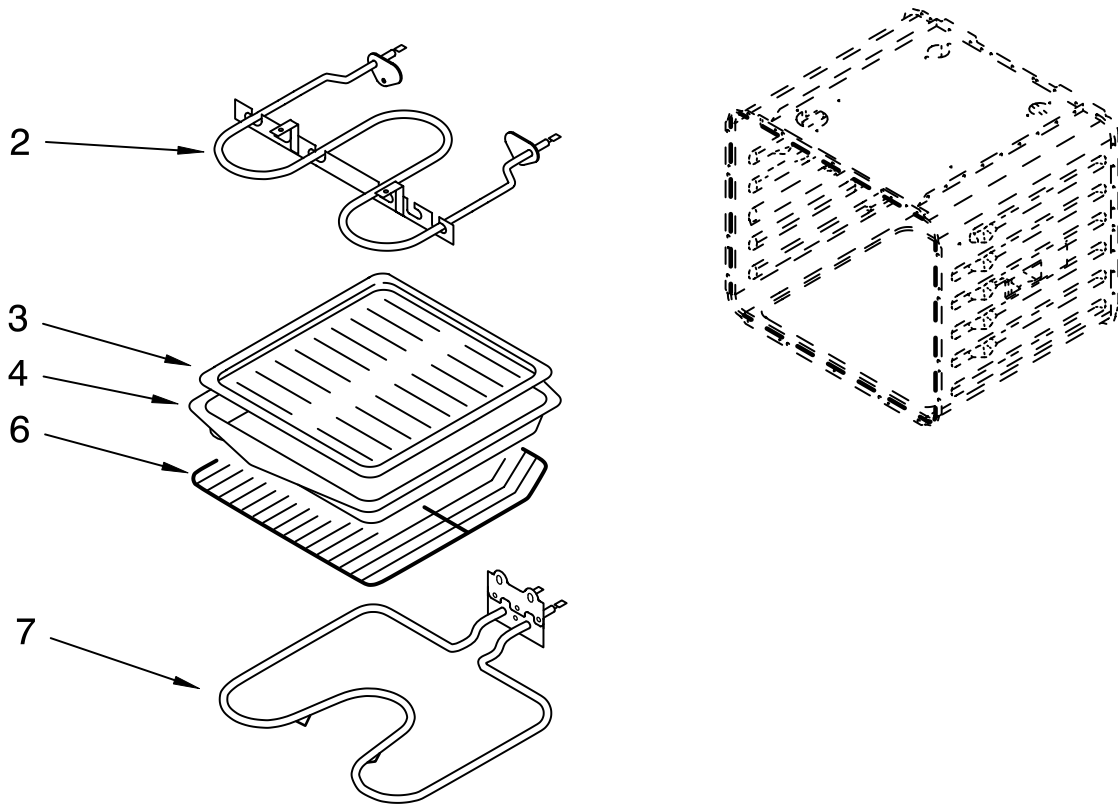

INTERNAL OVEN PARTS

For Models: RS675PXGB9, RS675PXGQ9, RS675PXGT9
(Black) (White) (Biscuit)

Illus. No.	Part No.	DESCRIPTION
2	4452154	Element, Broil
	4449154	Screw
3	3147563	Grill, Broiler
4	3147845	Pan, Broiler
6	4448717	Rack, Oven
7	4452153	Element, Bake
	4449154	Screw

FOR ORDERING INFORMATION REFER TO PARTS PRICE LIST