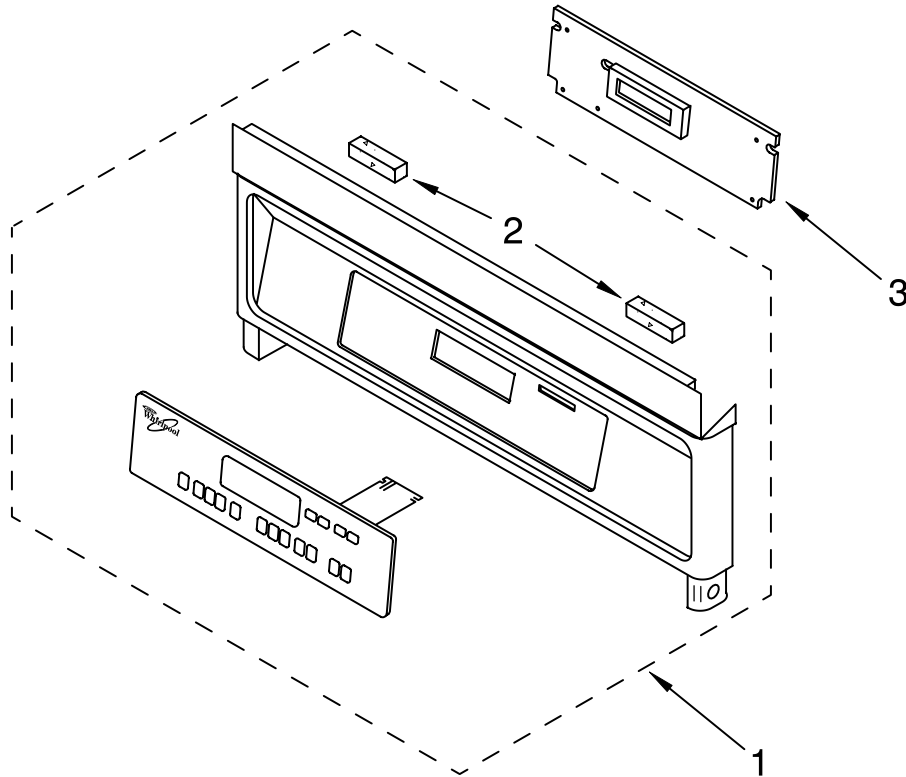

CONTROL PANEL PARTS

For Models: RS675PXGB9, RS675PXGQ9, RS675PXGT9
(Black) (White) (Biscuit)

Illus. No.	Part No.	DESCRIPTION
1		Control Panel Assy.
	4452845	White
	8300515	Biscuit
	4452844	Black
		W/Membrane Switch
	3400832	Screw
2	4451034	Gasket, Control Panel
3	4452892	Microcomputer
	4449745	Screw

FOR ORDERING INFORMATION REFER TO PARTS PRICE LIST