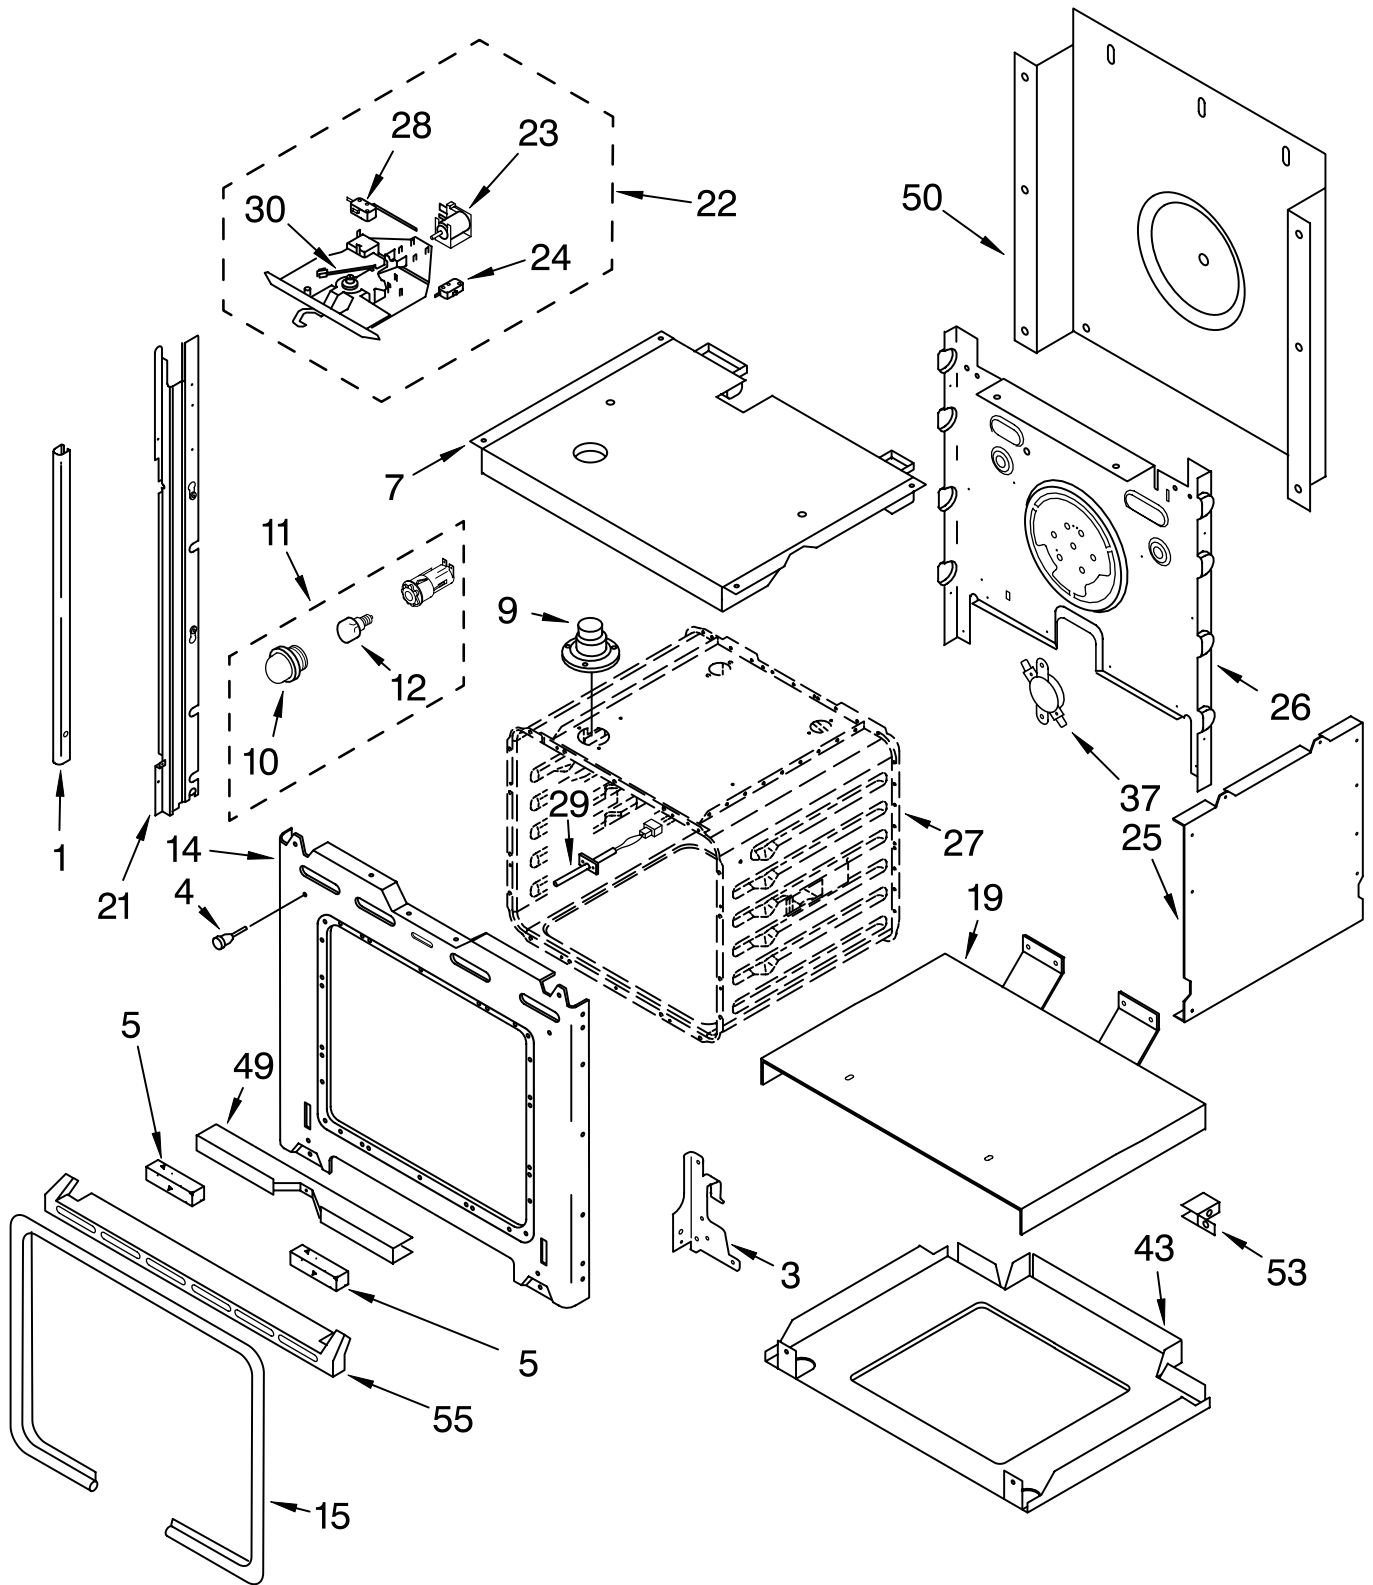

OVEN PARTS

For Models: RS675PXGB9, RS675PXGQ9, RS675PXGT9
(Black) (White) (Biscuit)

FOR ORDERING INFORMATION REFER TO PARTS PRICE LIST

OVEN PARTS

For Models: RS675PXGB9, RS675PXGQ9, RS675PXGT9
(Black) (White) (Biscuit)

Illus. No.	Part No.	DESCRIPTION	Illus. No.	Part No.	DESCRIPTION	Illus. No.	Part No.	DESCRIPTION
NOTE: The screws and nuts required to attach a part are listed immediately following that part.			10	4452165	Lens, Light	29	4455636	Sensor
			11	4452368	Oven Light Assy		4449154	Screw
			12	4452166	Bulb, Light	30	4451537	Spring, Latch
			14	4455612	Frame, Front	37	4451442	Thermostat (TOD) (Temp.) SPST
				4449040	Screw	43	4455530	Base, Chassis
				4450118	Nut	49	4448933	Retainer, Gasket
			15	4455382	Gasket, Door		4449154	Screw
			19	4451478	Support, Insulation	50	4451747	Cover, Back
				4449809	Screw		4449809	Screw
				4450579	Rail, Side	53	4449845	Support, Bracket
	4450580	Right Side		4449809	Screw			
	4448444	Left Side		4449809	Screw			
	4449154	Grommet	55		Trim, Bottom			
	4449154	Screw		4448478	White			
22	4451896	Latch Assembly		4452415	Biscuit			
23	4452224	Solenoid		4448477	Black			
24	4452312	Micro Switch N.C.	FOLLOWING PARTS NOT ILLUSTRATED					
	4449154	Screw	INSULATION					
25	4455641	Side, Chassis (R.H. & L.H.)		4449316	Insulation, Wrap			
	4449809	Screw		4450365	Insulation, Back			
26	4452234	Back, Chassis						
	4449809	Screw						
27		Liner, Oven (Not serviceable)						
28	4451426	Micro Switch						

FOR ORDERING INFORMATION REFER TO PARTS PRICE LIST