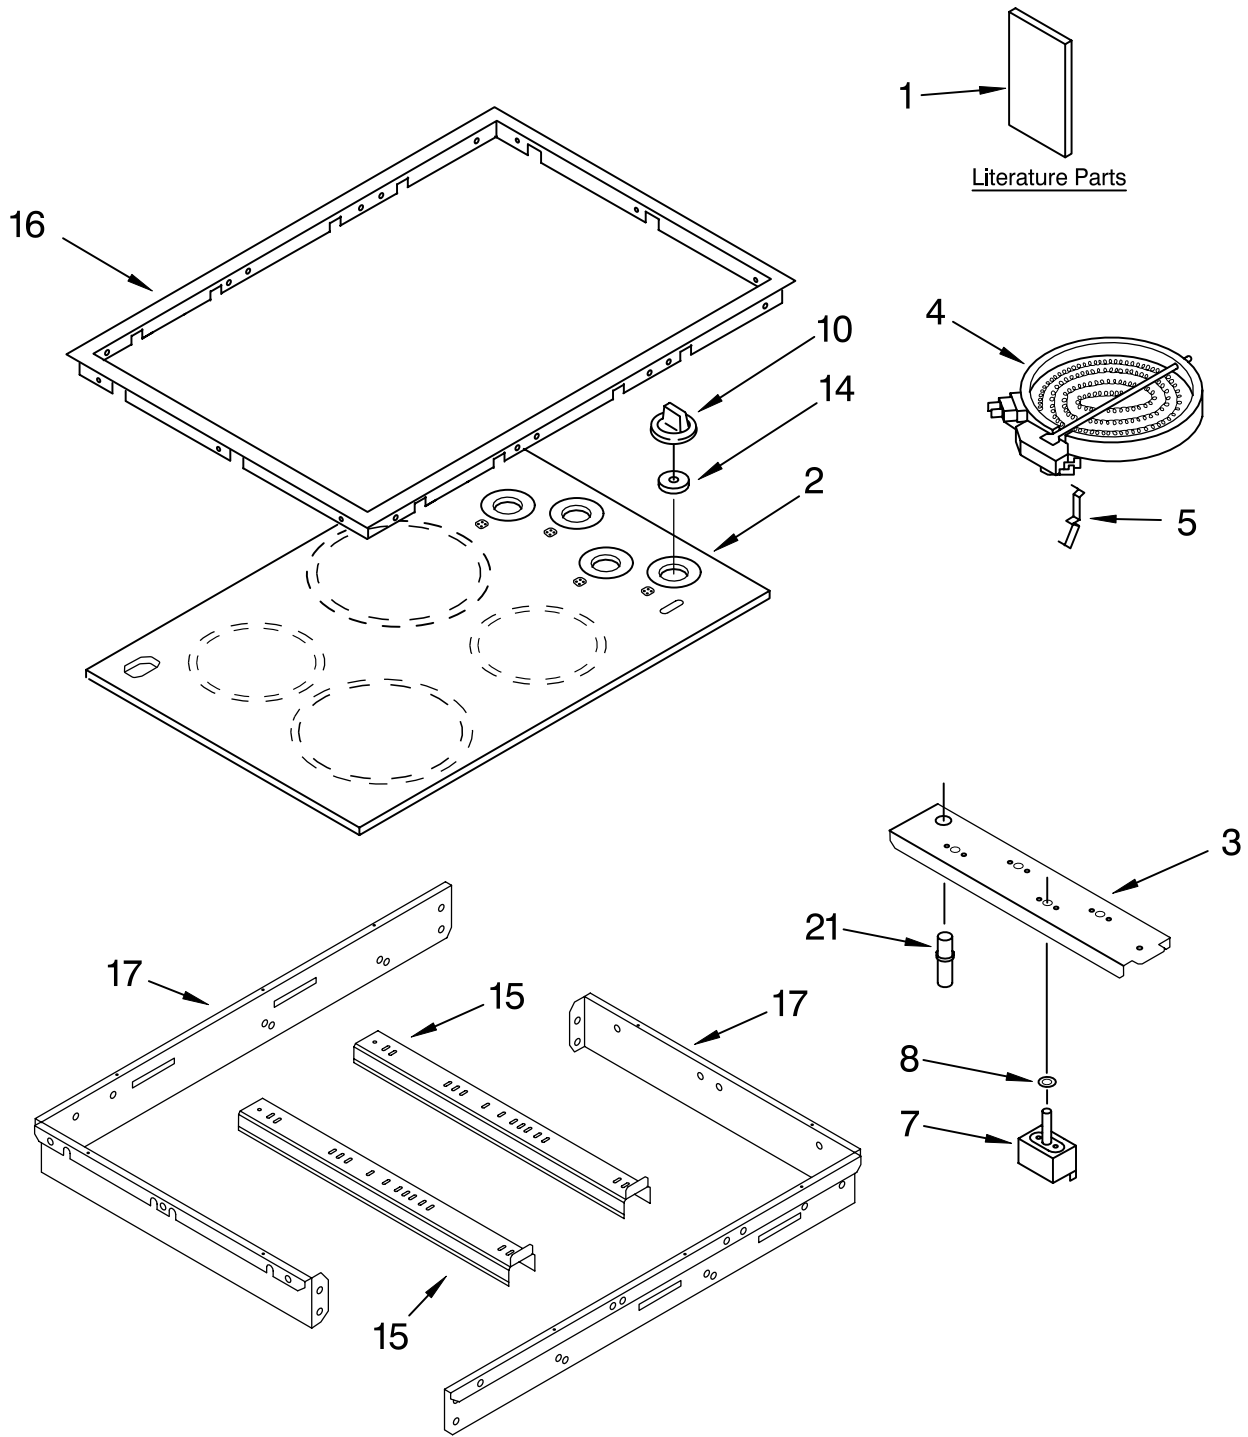

COOKTOP PARTS

For Models: RS696PXGB12, RS696PXGQ12
(Black) (Designer White)

30" ELECTRIC
DROP-IN RANGE
SELF CLEANING
OVEN

FOR ORDERING INFORMATION REFER TO PARTS PRICE LIST