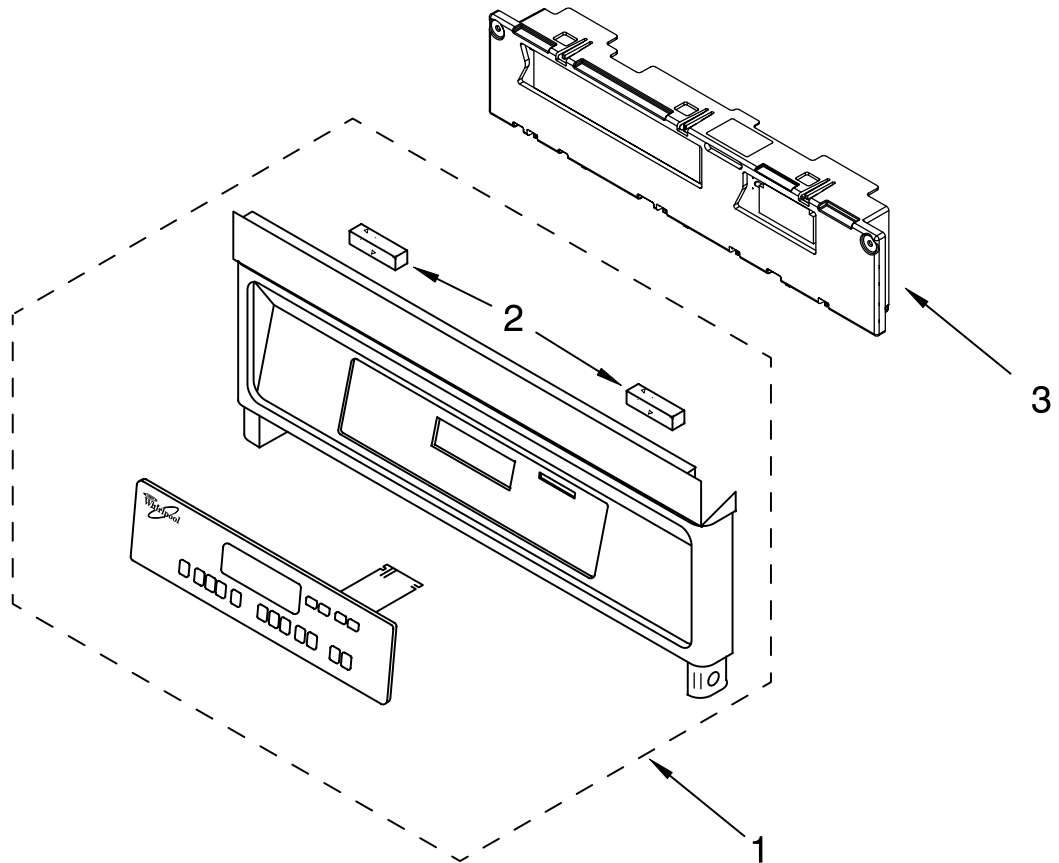

CONTROL PANEL PARTS

For Models:RS696PXGB12, RS696PXGQ12
(Black) (Designer White)

Illus. No.	Part No.	DESCRIPTION

NOTE: The screws and nuts required to attach a part are listed immediately following that part.

1		Control Panel Assy. W/Membrane Switch
	4456312	Black Model
	4456311	White Model
	4449745	Screw
	3400832	Screw
2	4451034	Gasket, Control Panel
3	8301919	Assy, Control
	4449745	Screw

FOR ORDERING INFORMATION REFER TO PARTS PRICE LIST