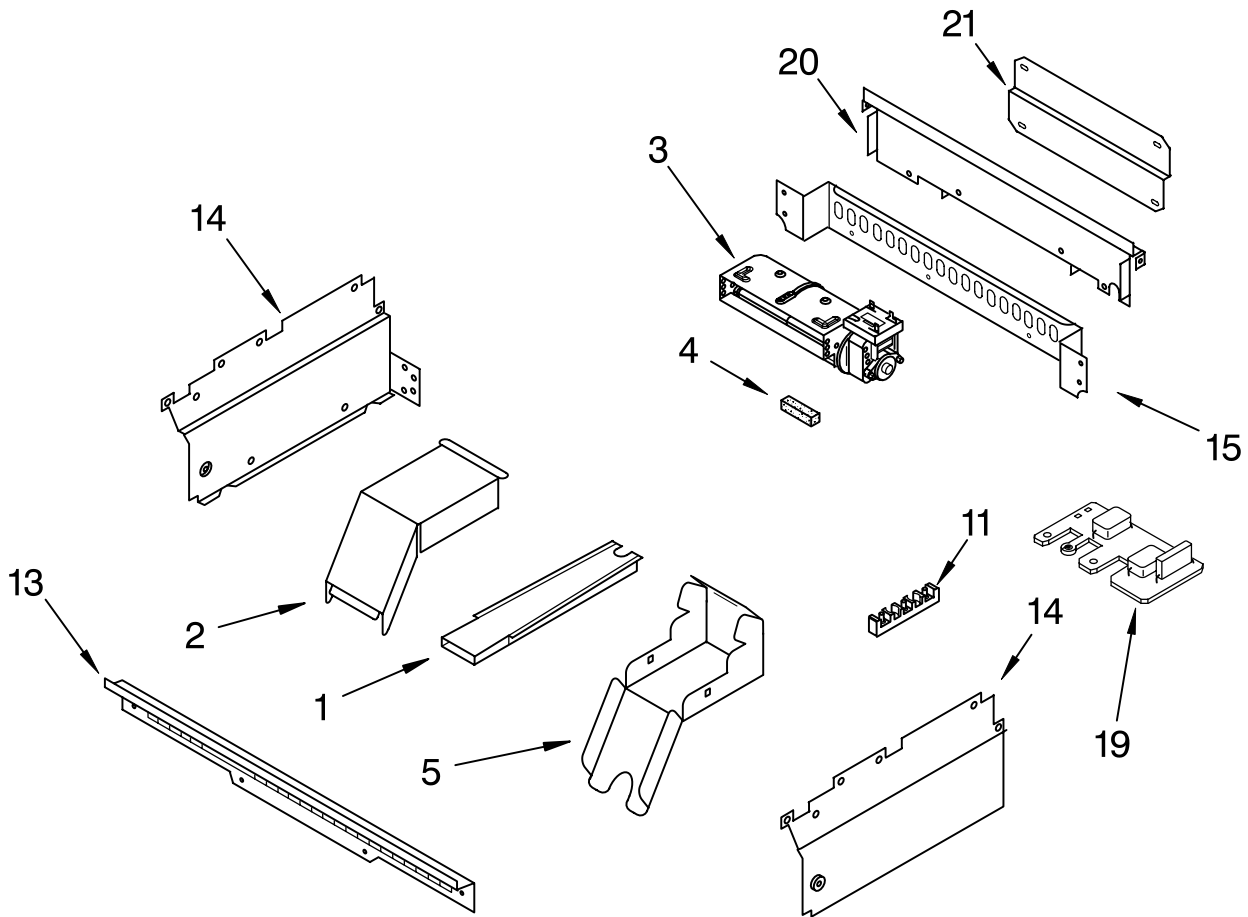

TOP VENTING PARTS

For Models:RS696PXGB12, RS696PXGQ12
(Black) (Designer White)

Illus. No.	Part No.	DESCRIPTION

NOTE: The screws and nuts required to attach a part are listed immediately following that part.

1	4451759	Vent, Exhaust
	4449040	Screw
2	4455178	Elbow, Vent-Top
3	4455334	Blower
	4455352	Bracket

Illus. No.	Part No.	DESCRIPTION

4	4451758	Block, Foam
5	4455177	Elbow, Vent-Bottom
11	4449868	Block, Terminal
	3400080	Screw
13	4448549	Vent, (Control Panel)
	4450038	Screw

Illus. No.	Part No.	DESCRIPTION

14		Side, Control Compt.
	4451535	Right
	4451536	Left
	4449809	Screw
15	4452244	Back, Control
	4449809	Screw
19	4451985	Suppressor
20	3191842	Cover, Rear
21	4451407	Plate, Support
	4452260	Spacer, Foam

FOR ORDERING INFORMATION REFER TO PARTS PRICE LIST