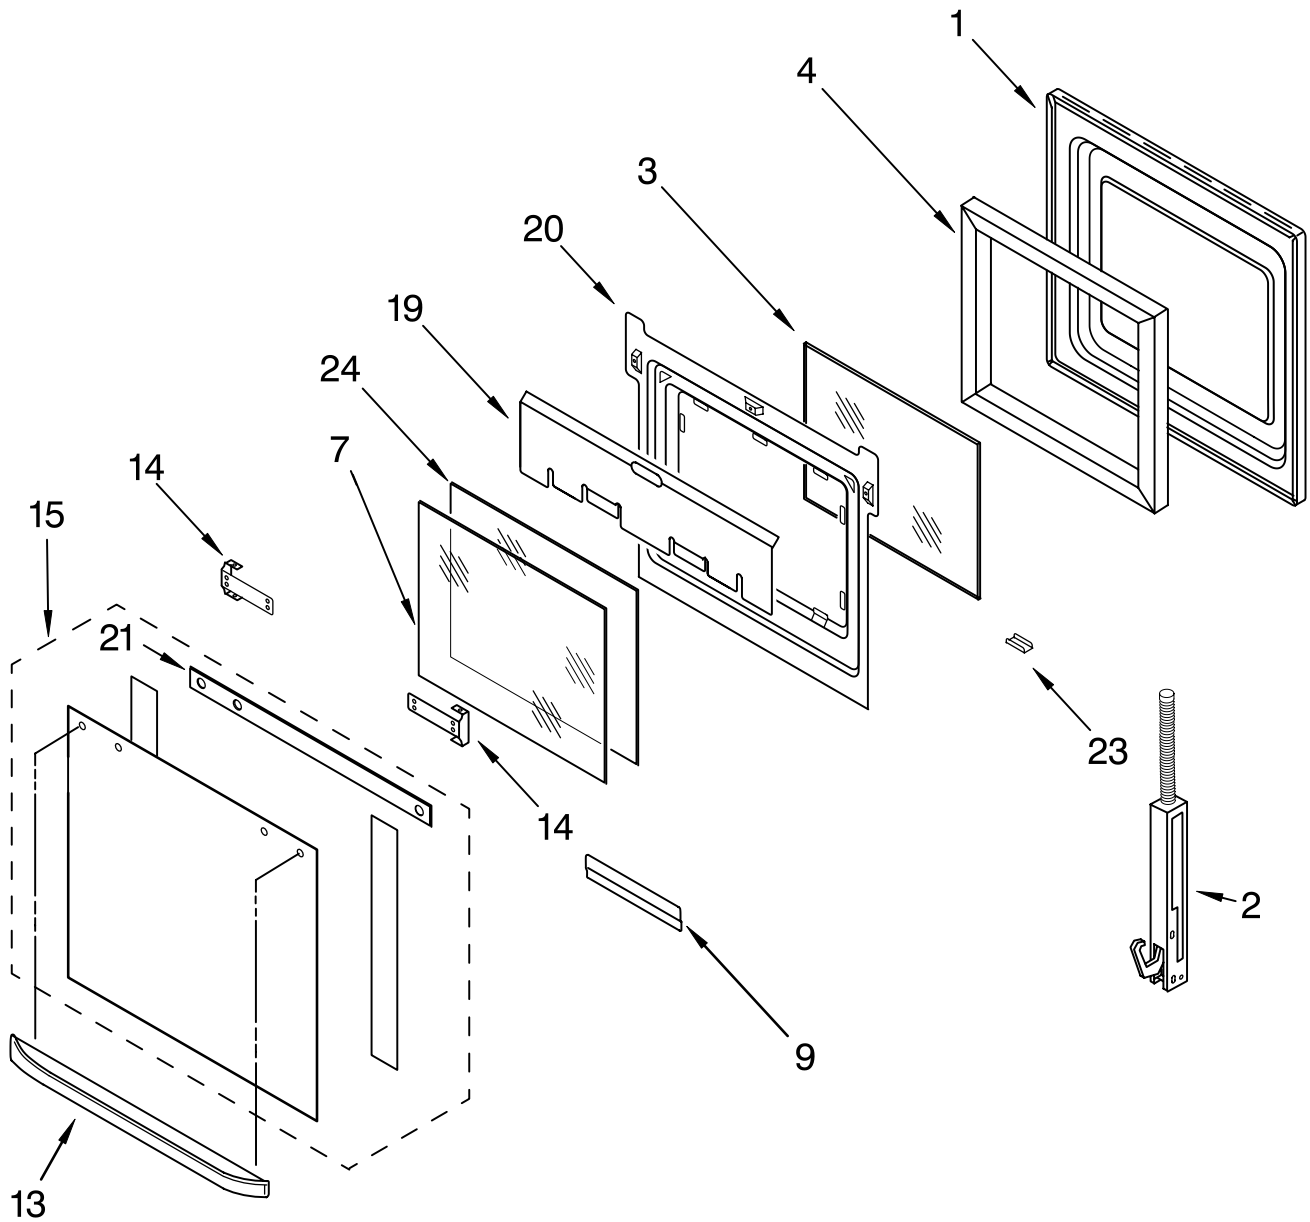

OVEN DOOR PARTS

For Models: RS696PXGB12, RS696PXGQ12
(Black) (Designer White)

Illus. No.	Part No.	DESCRIPTION	Illus. No.	Part No.	DESCRIPTION	Illus. No.	Part No.	DESCRIPTION
NOTE: The screws and nuts required to attach a part are listed immediately following that part.			4	4451722	Insulation, Door	19	4450362	Shield, Heat
1	4455618	Door Liner	7	4449263	Glass, Inner		4449809	Screw
2	8300571	R.Side Hinge, Door	9	4450470	Retainer, Glass	20	8300778	Retainer, Glass
	8300572	L.Side		4449809	Screw		4449809	Screw
	4449743	Screw	13	4448854	Door Handle	21	8300820	Seal, Door Top
3	4449259	Glass, Inner		4448855	Black Model	23	4450863	Retainer, Clip
				4448855	White Model		4450863	Black Model
			14	4450813	Bracket, Handle		4450864	White Model
				4451040	Screw		3400832	Screw
			15	8300903	Assy, Door Glass	24	8300974	Glass, Inner
				8300899	Black Model			
					White Model			

FOR ORDERING INFORMATION REFER TO PARTS PRICE LIST