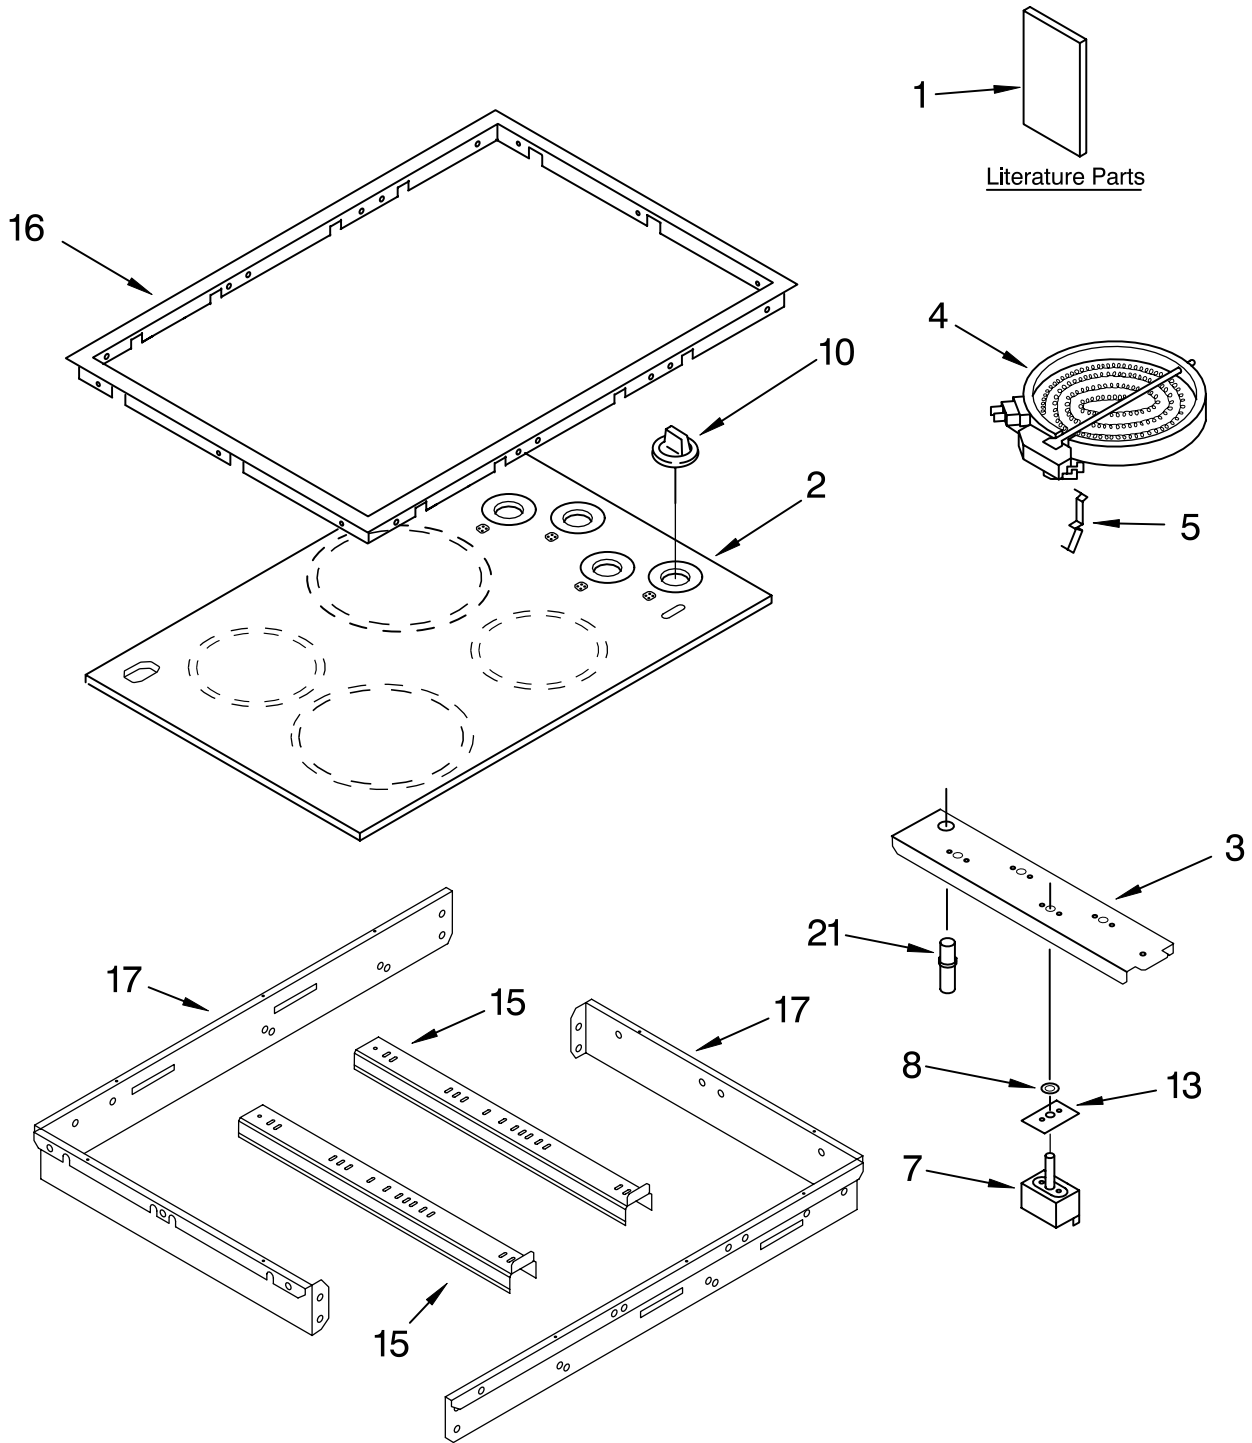

COOKTOP PARTS

For Models: RS696PXGB14, RS696PXGQ14
(Black) (Designer White)

30" ELECTRIC
DROP-IN RANGE
SELF CLEANING
OVEN

Literature Parts

FOR ORDERING INFORMATION REFER TO PARTS PRICE LIST

COOKTOP PARTS

For Models:RS696PXGB14, RS696PXGQ14
(Black) (Designer White)

<u>Illus.</u> <u>No.</u>	<u>Part</u> <u>No.</u>	<u>DESCRIPTION</u>
1		Literature Parts
	8300770	Installation Instructions
	8300666	Use & Care Guide
	9760536	Tech Sheet
	3191638	Safe Cooking Tips
2		Cooktop, Glass
	3191843	Black
	3191189	White
3	3191310	Bracket, Switch Mounting
4		Element, Surface
	8523698	1200W RF-LR
	8523696	1800W RR
	8523692	2500W LF
5	9759094	Spring, Locator
	246119	Screw (8)
7		Switch, Infinite
	3191049	1200W RR-LR (Silver Shaft)
	3191050	1800W RR (Yellow Shaft)
	4454541	2500W LF (Red Shaft)
	311865	Screw
8	3183956	Seal, Switch Cover
10		Knob, Control (4)
	3196231	Black
	3196232	White
13	8285469	Seal, Switch
15	3191515	Bracket, Support Element
16		Trim Ring, Cooktop
	3193228	Black
	3193227	White
	3196537	Screw
17	3192452	Frame, Cooktop
21	3191952	Lamp, Indicator
	3191953	Bumper, Rubber
	9750835	Bumper, Door