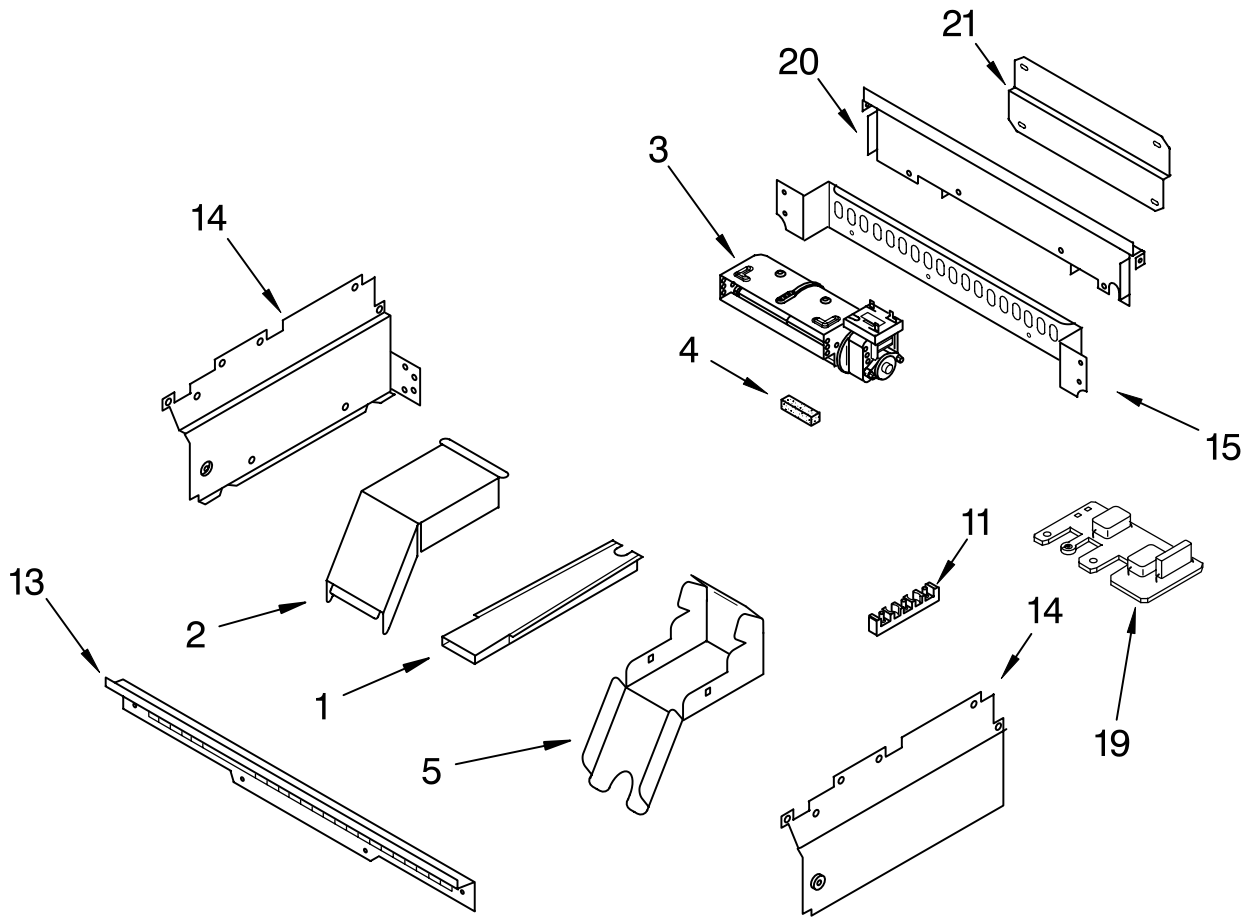

TOP VENTING PARTS

For Models: RS696PXGB14, RS696PXGQ14
(Black) (Designer White)

Illus. No.	Part No.	DESCRIPTION
1	4451759	Vent, Exhaust
	4449040	Screw
2	4455178	Elbow, Vent-Top
3	4455334	Blower
4	4451758	Block, Foam
5	4455177	Elbow, Vent-Bottom

Illus. No.	Part No.	DESCRIPTION
11	4449868	Block, Terminal
	3400080	Screw
13	4448549	Vent, (Control Panel)
	4450038	Screw
14		Side, Control Compt.
	4451535	Right
	4451536	Left
	4449809	Screw

Illus. No.	Part No.	DESCRIPTION
15	9759135	Back, Control
	4449809	Screw
19	4451985	Suppressor
20	3191842	Cover, Rear
21	4451407	Plate, Support
	4452260	Spacer, Foam

FOR ORDERING INFORMATION REFER TO PARTS PRICE LIST