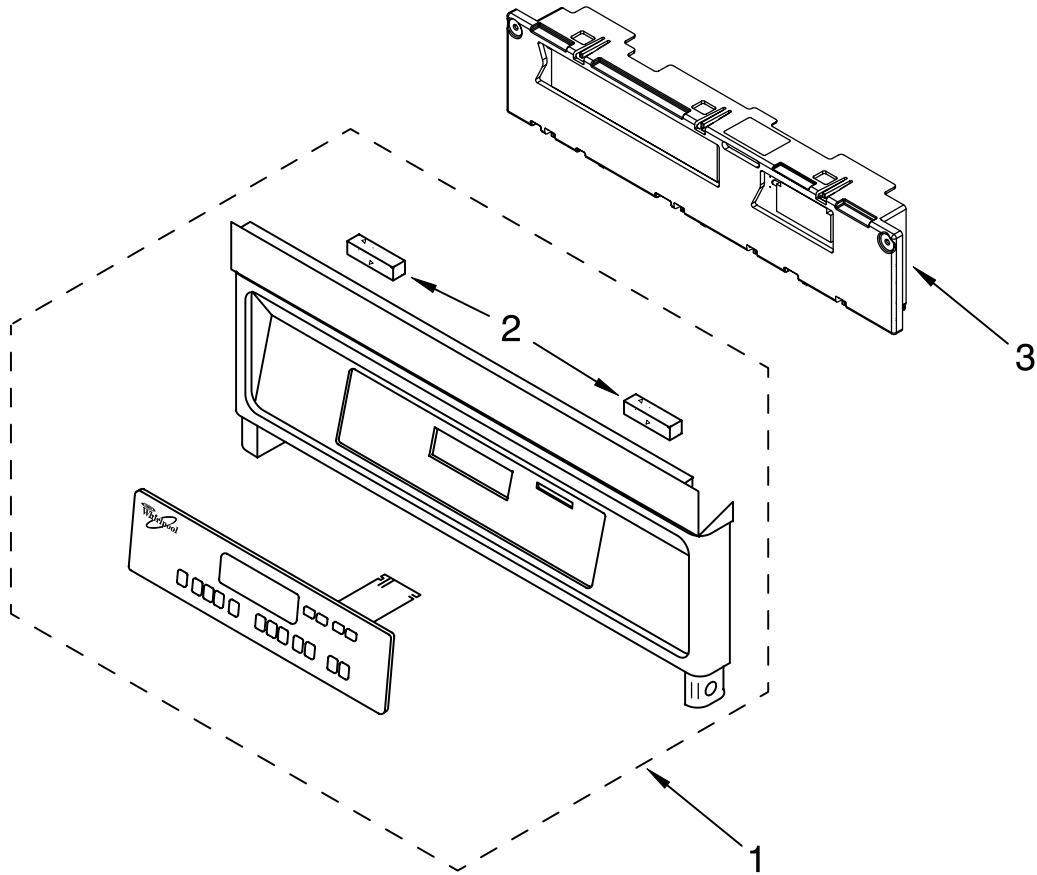

CONTROL PANEL PARTS

For Models:RS696PXGB14, RS696PXGQ14
(Black) (Designer White)

Illus. No.	Part No.	DESCRIPTION
1		Control Panel Assy. W/Membrane Switch 4456312 Black Model 4456311 White Model
2		4449745 Screw 3400832 Screw 4451034 Gasket, Control Panel
3		8301919 Assy, Control 4449745 Screw

FOR ORDERING INFORMATION REFER TO PARTS PRICE LIST