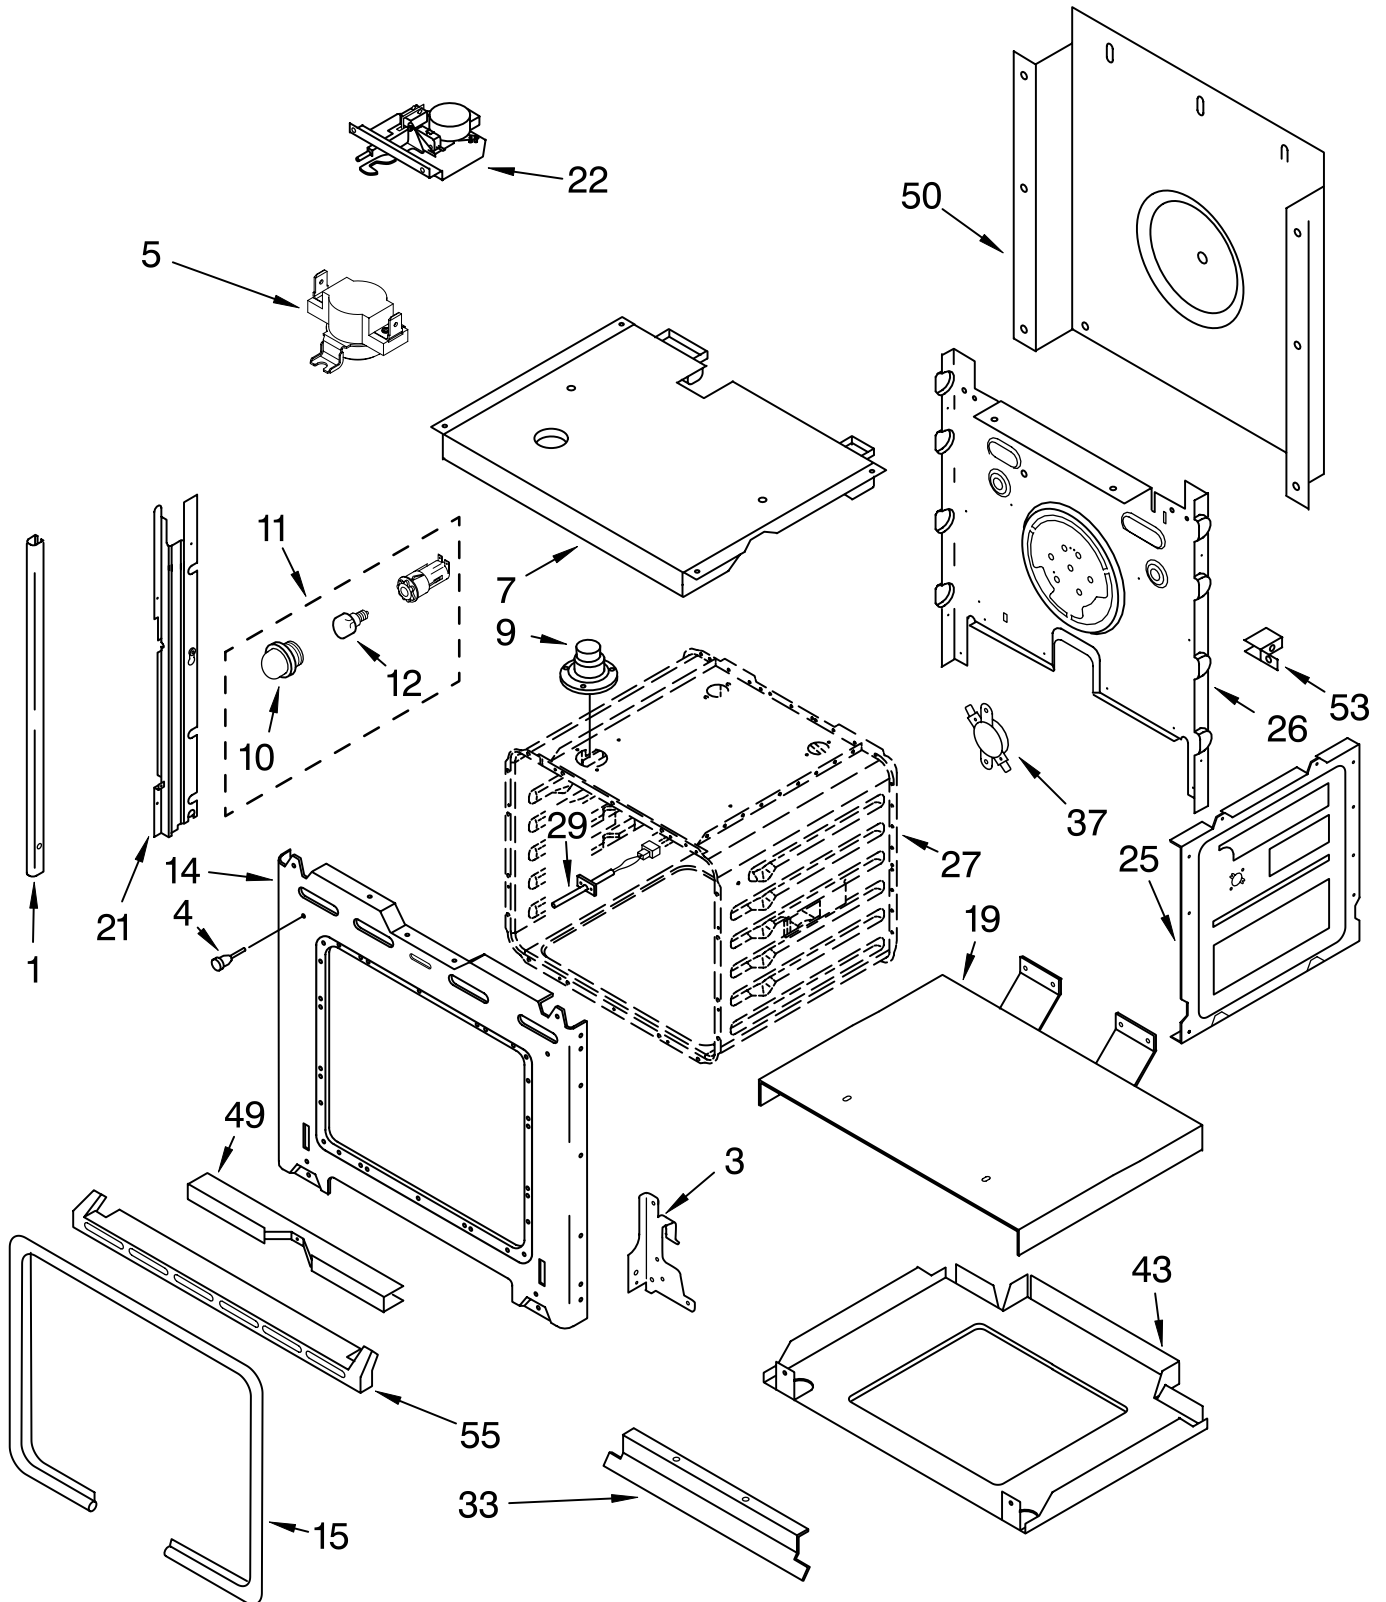

OVEN PARTS

For Models: RS696PXGB14, RS696PXGQ14
(Black) (Designer White)

FOR ORDERING INFORMATION REFER TO PARTS PRICE LIST